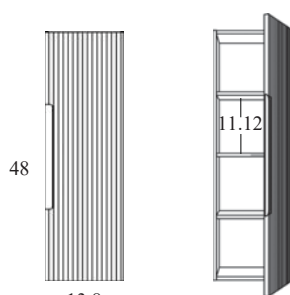

Valenti

MONCLER DIMENSIONS

Vanity

Depth 18 in

22

24-32-40

Tall Unit

Depth 10.8 in

Reversible

48

13.8

11.12

24" 2 Drawer Moncler Vanity

32" 2 Drawer Moncler Vanity

40" 2 Drawer Moncler Vanity

B-B (1 : 10)

40" 2 Drawer Moncler Vanity, Left Side Bowl

B-B (1 : 10)

40" 2 Drawer Moncler Vanity, Right Side Bowl

B-B (1 : 10)

48" 2 Drawer Moncler Vanity

48" 2 Drawer Moncler Vanity, Double Bowl

48" 2 Drawer Moncler Vanity, Right Side Bowl

48" 2 Drawer Moncler Vanity, Left Side Bowl

Tall unit

* REVERSIBLE