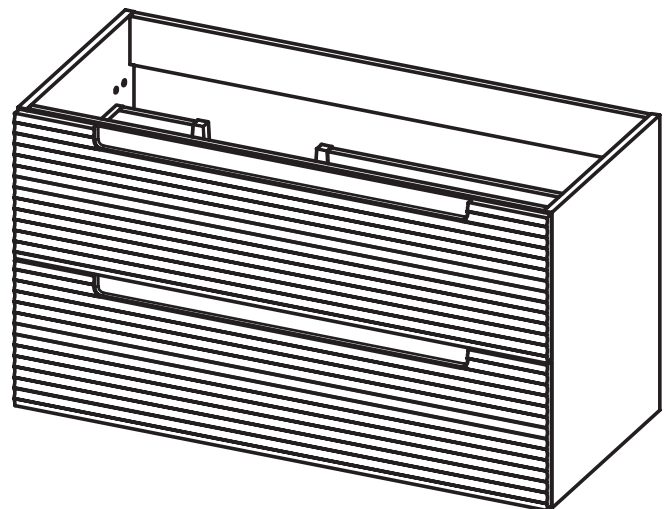

Reversible

48

13.8

11.12

24" 2 Drawer Moncler Vanity

32" 2 Drawer Moncler Vanity

40" 2 Drawer Moncler Vanity

B-B (1 : 10)

40" 2 Drawer Moncler Vanity, Left Side Bowl

B-B (1 : 10)

40" 2 Drawer Moncler Vanity, Right Side Bowl

B-B (1 : 10)

48" 2 Drawer Moncler Vanity

48" 2 Drawer Moncler Vanity, Double Bowl

48" 2 Drawer Moncler Vanity, Right Side Bowl