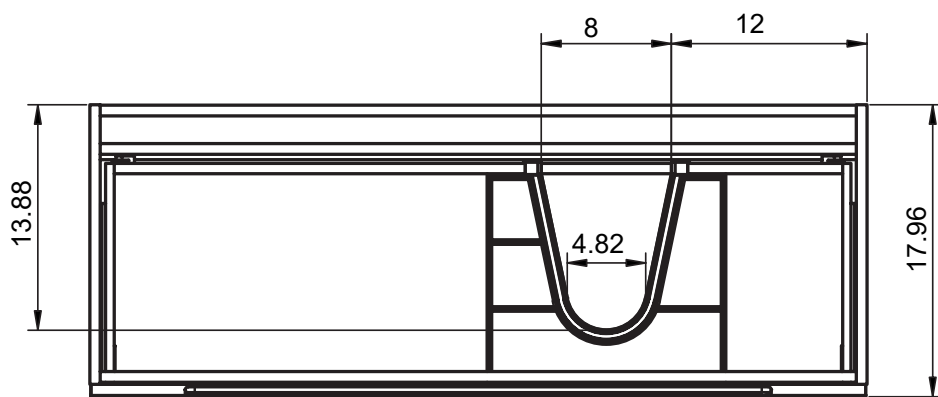

Valenti

MONCLER DIMENSIONS

Vanity

Depth 18 in

22

24-32-40

Tall Unit

Depth 10.8 in

Reversible

48

13.8

11.12

24" 2 Drawer Moncler Vanity

32" 2 Drawer Moncler Vanity

40" 2 Drawer Moncler Vanity

B-B (1 : 10)

40" 2 Drawer Moncler Vanity, Left Side Bowl

B-B (1 : 10)

40" 2 Drawer Moncler Vanity, Right Side Bowl

B-B (1 : 10)

48" 2 Drawer Moncler Vanity

48" 2 Drawer Moncler Vanity, Double Bowl

48" 2 Drawer Moncler Vanity, Right Side Bowl

48" 2 Drawer Moncler Vanity, Left Side Bowl

Tall unit

* REVERSIBLE