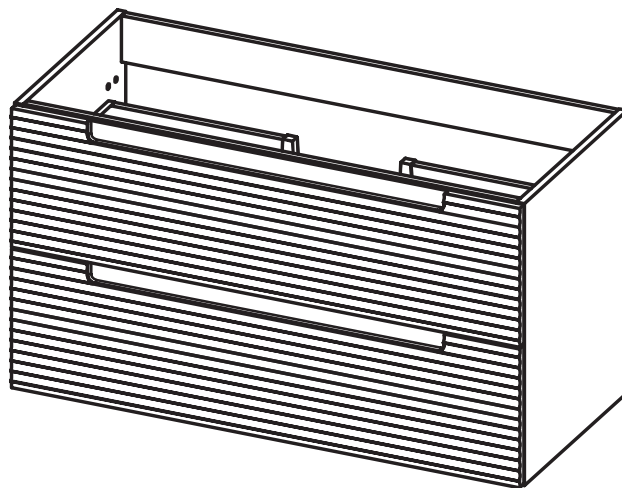

Reversible

48

13.8

11.12

24" 2 Drawer Moncler Vanity

32" 2 Drawer Moncler Vanity

40" 2 Drawer Moncler Vanity

B-B (1 : 10)

40" 2 Drawer Moncler Vanity, Left Side Bowl

B-B (1 : 10)

40" 2 Drawer Moncler Vanity, Right Side Bowl

B-B (1 : 10)

48" 2 Drawer Moncler Vanity

48" 2 Drawer Moncler Vanity, Double Bowl

48" 2 Drawer Moncler Vanity, Right Side Bowl