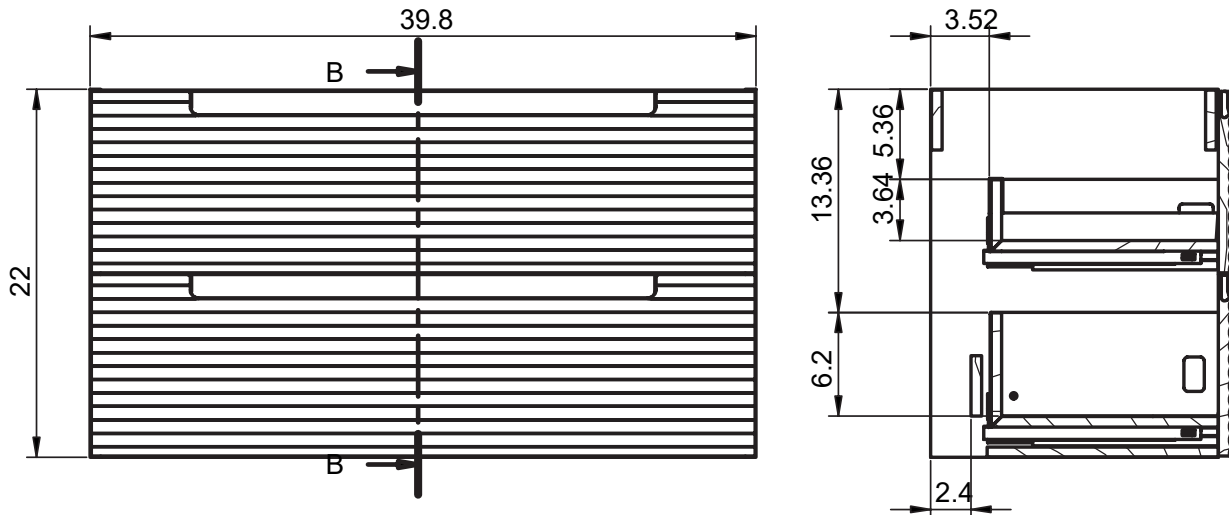

Valenti

MONCLER DIMENSIONS

Vanity

Depth 18 in

22

24-32-40

Tall Unit

Depth 10.8 in

Reversible

48

13.8

11.12

24" 2 Drawer Moncler Vanity

32" 2 Drawer Moncler Vanity

40" 2 Drawer Moncler Vanity

B-B (1 : 10)

40" 2 Drawer Moncler Vanity, Left Side Bowl

B-B (1 : 10)

40" 2 Drawer Moncler Vanity, Right Side Bowl

B-B (1 : 10)

48" 2 Drawer Moncler Vanity

48" 2 Drawer Moncler Vanity, Double Bowl

48" 2 Drawer Moncler Vanity, Right Side Bowl

48" 2 Drawer Moncler Vanity, Left Side Bowl

Tall unit

* REVERSIBLE