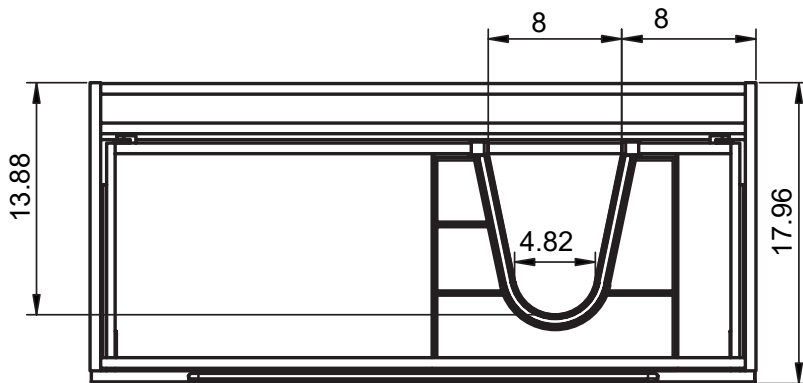

Valenti

MONCLER DIMENSIONS

Vanity

Depth 18 in

22

24-32-40

Tall Unit

Depth 10.8 in

Reversible

48

13.8

11.12

24" 2 Drawer Moncler Vanity

32" 2 Drawer Moncler Vanity

40" 2 Drawer Moncler Vanity

B-B (1 : 10)

40" 2 Drawer Moncler Vanity, Left Side Bowl

B-B (1 : 10)

40" 2 Drawer Moncler Vanity, Right Side Bowl

B-B (1 : 10)

48" 2 Drawer Moncler Vanity

48" 2 Drawer Moncler Vanity, Double Bowl

48" 2 Drawer Moncler Vanity, Right Side Bowl

48" 2 Drawer Moncler Vanity, Left Side Bowl

Tall unit

* REVERSIBLE