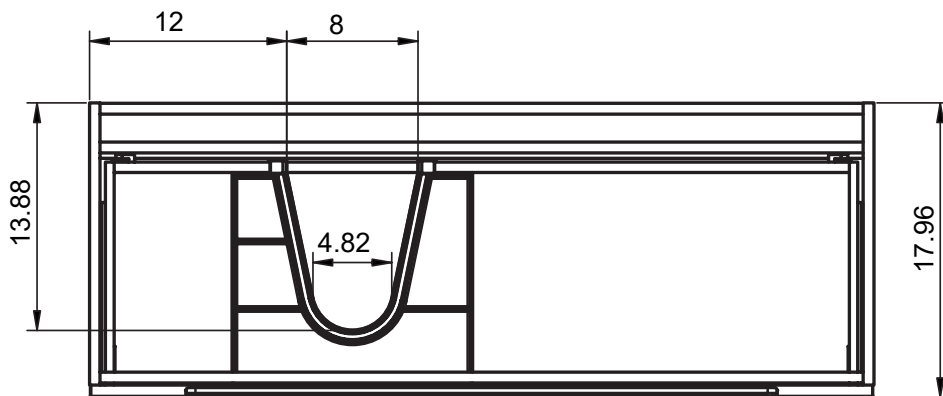

Valenti

MONCLER DIMENSIONS

Vanity

Depth 18 in

22

24-32-40

Tall Unit

Depth 10.8 in

Reversible

48

13.8

11.12

24" 2 Drawer Moncler Vanity

32" 2 Drawer Moncler Vanity

40" 2 Drawer Moncler Vanity

B-B (1 : 10)

40" 2 Drawer Moncler Vanity, Left Side Bowl

B-B (1 : 10)

40" 2 Drawer Moncler Vanity, Right Side Bowl

B-B (1 : 10)

48" 2 Drawer Moncler Vanity

48" 2 Drawer Moncler Vanity, Double Bowl

48" 2 Drawer Moncler Vanity, Right Side Bowl

48" 2 Drawer Moncler Vanity, Left Side Bowl

Tall unit

* REVERSIBLE