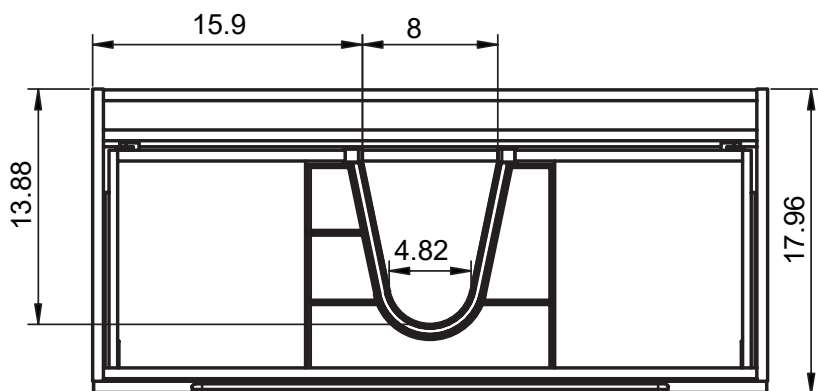

Valenti

MONCLER DIMENSIONS

Vanity

Depth 18 in

22

24-32-40

Tall Unit

Depth 10.8 in

Reversible

48

13.8

11.12

24" 2 Drawer Moncler Vanity

32" 2 Drawer Moncler Vanity

40" 2 Drawer Moncler Vanity

B-B (1 : 10)

40" 2 Drawer Moncler Vanity, Left Side Bowl

B-B (1 : 10)

40" 2 Drawer Moncler Vanity, Right Side Bowl

B-B (1 : 10)

48" 2 Drawer Moncler Vanity

48" 2 Drawer Moncler Vanity, Double Bowl

48" 2 Drawer Moncler Vanity, Right Side Bowl

48" 2 Drawer Moncler Vanity, Left Side Bowl

Tall unit

* REVERSIBLE