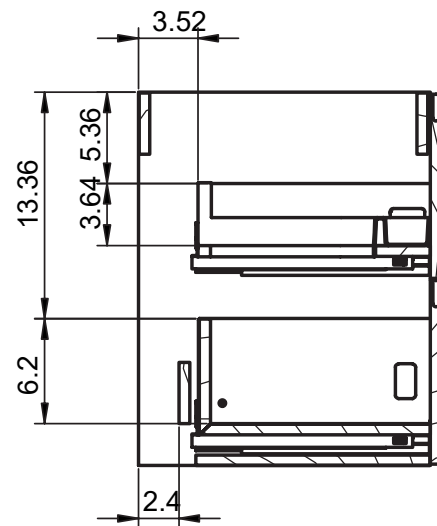

Valenti

MONCLER DIMENSIONS

Vanity

Depth 18 in

22

24-32-40

Tall Unit

Depth 10.8 in

Reversible

48

13.8

11.12

24" 2 Drawer Moncler Vanity

32" 2 Drawer Moncler Vanity

40" 2 Drawer Moncler Vanity

B-B (1 : 10)

40" 2 Drawer Moncler Vanity, Left Side Bowl

B-B (1 : 10)

40" 2 Drawer Moncler Vanity, Right Side Bowl

B-B (1 : 10)

48" 2 Drawer Moncler Vanity

48" 2 Drawer Moncler Vanity, Double Bowl

48" 2 Drawer Moncler Vanity, Right Side Bowl

48" 2 Drawer Moncler Vanity, Left Side Bowl

Tall unit

* REVERSIBLE