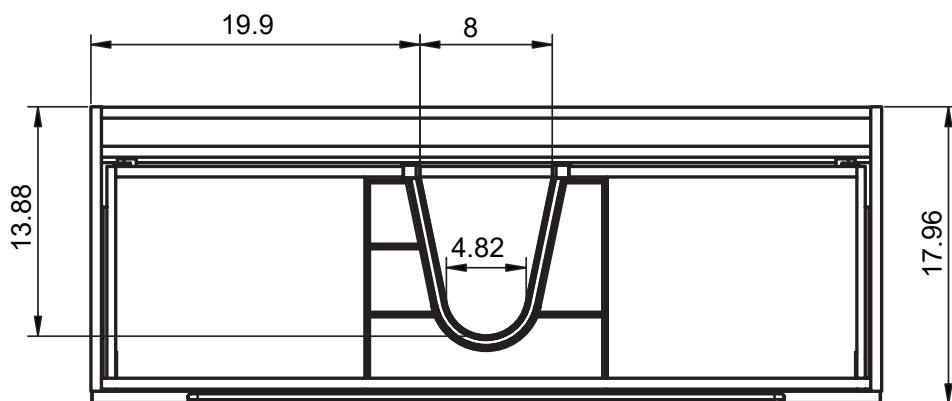

Valenti

MONCLER DIMENSIONS

Vanity

Depth 18 in

22

24-32-40

Tall Unit

Depth 10.8 in

Reversible

48

13.8

11.12

24" 2 Drawer Moncler Vanity

32" 2 Drawer Moncler Vanity

40" 2 Drawer Moncler Vanity

B-B (1 : 10)

40" 2 Drawer Moncler Vanity, Left Side Bowl

B-B (1 : 10)

40" 2 Drawer Moncler Vanity, Right Side Bowl

B-B (1 : 10)

48" 2 Drawer Moncler Vanity

48" 2 Drawer Moncler Vanity, Double Bowl

48" 2 Drawer Moncler Vanity, Right Side Bowl

48" 2 Drawer Moncler Vanity, Left Side Bowl

Tall unit

* REVERSIBLE