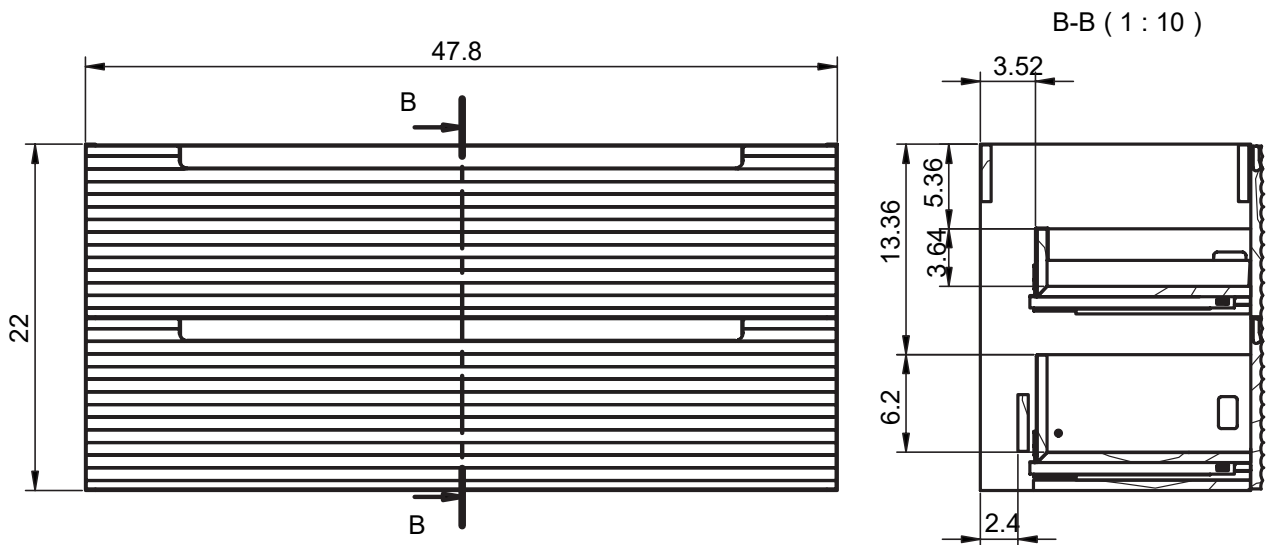

40" 2 Drawer Moncler Vanity, Left Side Bowl

B-B (1 : 10)

40" 2 Drawer Moncler Vanity, Right Side Bowl

B-B (1 : 10)

48" 2 Drawer Moncler Vanity

48" 2 Drawer Moncler Vanity, Double Bowl

48" 2 Drawer Moncler Vanity, Right Side Bowl

48" 2 Drawer Moncler Vanity, Left Side Bowl

Tall unit

* REVERSIBLE