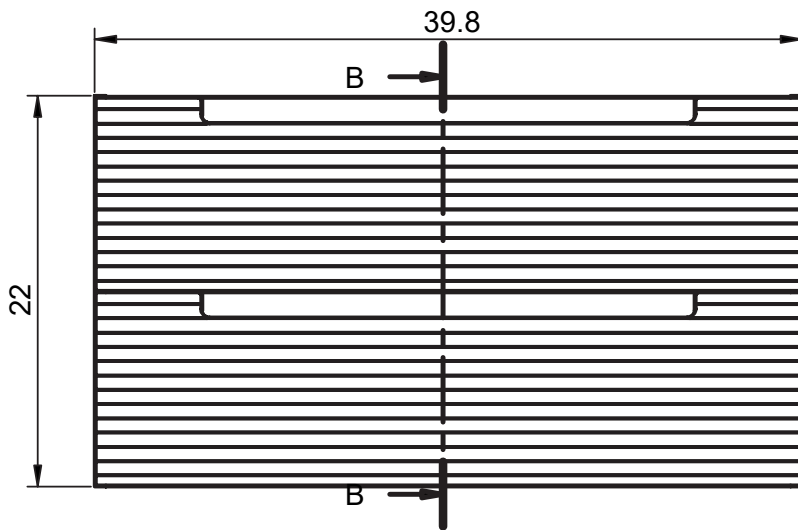

Reversible

48

13.8

11.12

24" 2 Drawer Moncler Vanity

32" 2 Drawer Moncler Vanity

40" 2 Drawer Moncler Vanity

B-B (1 : 10)

40" 2 Drawer Moncler Vanity, Left Side Bowl

B-B (1 : 10)

40" 2 Drawer Moncler Vanity, Right Side Bowl

B-B (1 : 10)

48" 2 Drawer Moncler Vanity

48" 2 Drawer Moncler Vanity, Double Bowl

48" 2 Drawer Moncler Vanity, Right Side Bowl