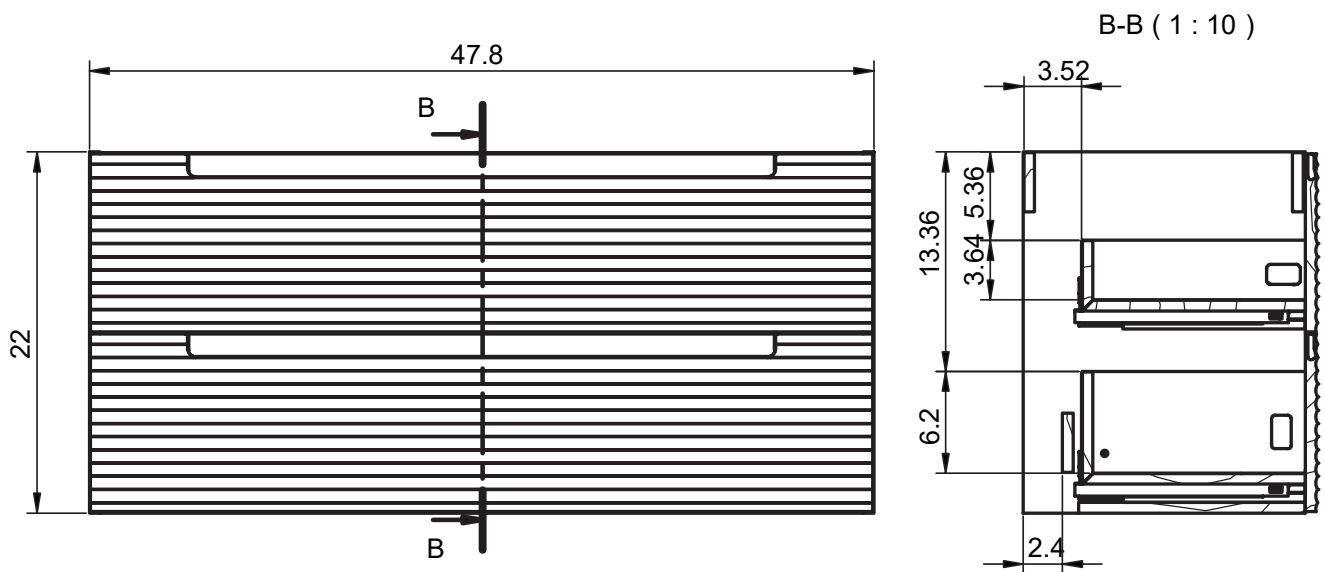

40" 2 Drawer Moncler Vanity, Left Side Bowl

B-B (1 : 10)

40" 2 Drawer Moncler Vanity, Right Side Bowl

B-B (1 : 10)

48" 2 Drawer Moncler Vanity

48" 2 Drawer Moncler Vanity, Double Bowl

48" 2 Drawer Moncler Vanity, Right Side Bowl

48" 2 Drawer Moncler Vanity, Left Side Bowl

Tall unit

* REVERSIBLE