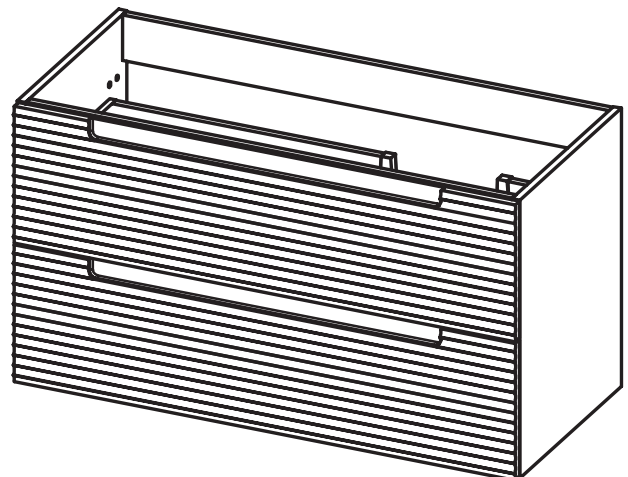

Reversible

48

13.8

11.12

24" 2 Drawer Moncler Vanity

32" 2 Drawer Moncler Vanity

40" 2 Drawer Moncler Vanity

B-B (1 : 10)

40" 2 Drawer Moncler Vanity, Left Side Bowl

B-B (1 : 10)

40" 2 Drawer Moncler Vanity, Right Side Bowl

B-B (1 : 10)

48" 2 Drawer Moncler Vanity

48" 2 Drawer Moncler Vanity, Double Bowl

48" 2 Drawer Moncler Vanity, Right Side Bowl