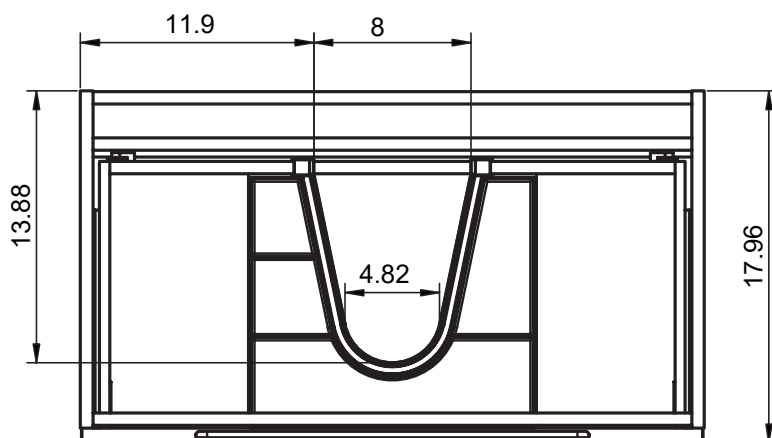

Valenti

MONCLER DIMENSIONS

Vanity

Depth 18 in

22

24-32-40

Tall Unit

Depth 10.8 in

Reversible

48

13.8

11.12

24" 2 Drawer Moncler Vanity

32" 2 Drawer Moncler Vanity

40" 2 Drawer Moncler Vanity

B-B (1 : 10)

40" 2 Drawer Moncler Vanity, Left Side Bowl

B-B (1 : 10)

40" 2 Drawer Moncler Vanity, Right Side Bowl

B-B (1 : 10)

48" 2 Drawer Moncler Vanity

48" 2 Drawer Moncler Vanity, Double Bowl

48" 2 Drawer Moncler Vanity, Right Side Bowl

48" 2 Drawer Moncler Vanity, Left Side Bowl

Tall unit

* REVERSIBLE