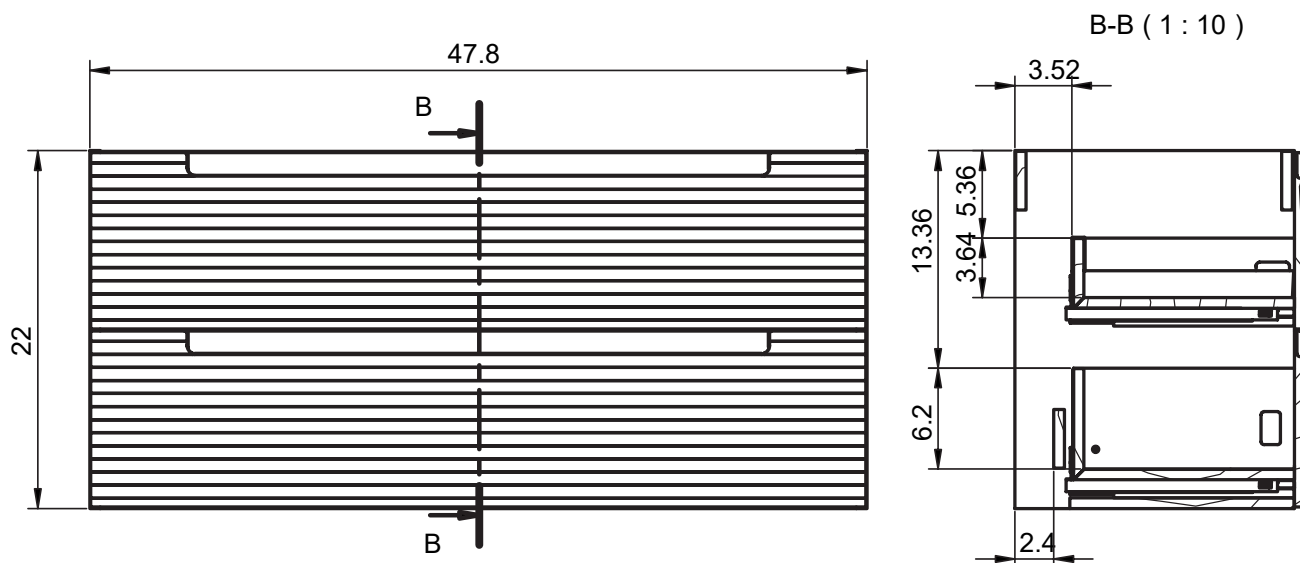

Valenti

MONCLER DIMENSIONS

Vanity

Depth 18 in

22

24-32-40

Tall Unit

Depth 10.8 in

40" 2 Drawer Moncler Vanity, Left Side Bowl

B-B (1 : 10)

40" 2 Drawer Moncler Vanity, Right Side Bowl

B-B (1 : 10)

48" 2 Drawer Moncler Vanity

48" 2 Drawer Moncler Vanity, Double Bowl

48" 2 Drawer Moncler Vanity, Right Side Bowl

48" 2 Drawer Moncler Vanity, Left Side Bowl

Tall unit

* REVERSIBLE