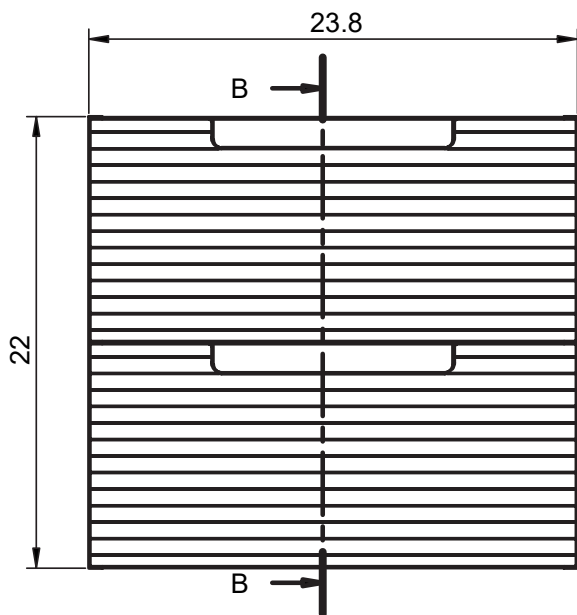

Valenti

MONCLER DIMENSIONS

Vanity

Depth 18 in

22

24-32-40

Tall Unit

Depth 10.8 in

Reversible

48

13.8

11.12

24" 2 Drawer Moncler Vanity

32" 2 Drawer Moncler Vanity

40" 2 Drawer Moncler Vanity

B-B (1 : 10)

40" 2 Drawer Moncler Vanity, Left Side Bowl

B-B (1 : 10)

40" 2 Drawer Moncler Vanity, Right Side Bowl

B-B (1 : 10)

48" 2 Drawer Moncler Vanity

48" 2 Drawer Moncler Vanity, Double Bowl

48" 2 Drawer Moncler Vanity, Right Side Bowl

48" 2 Drawer Moncler Vanity, Left Side Bowl

Tall unit

* REVERSIBLE