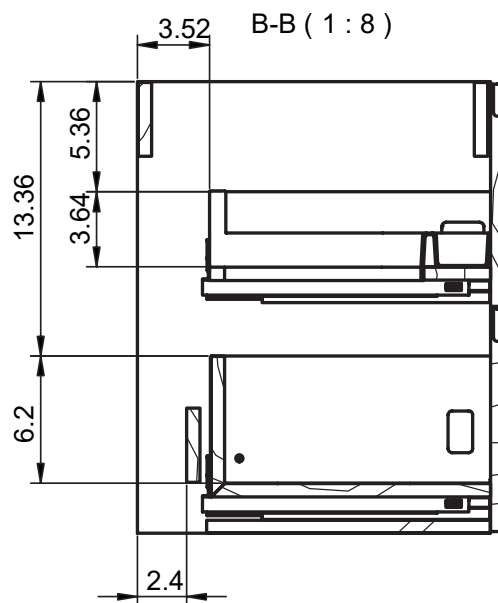

Valenti

MONCLER DIMENSIONS

Vanity

Depth 18 in

22

24-32-40

Tall Unit

Depth 10.8 in

Reversible

48

13.8

11.12

24" 2 Drawer Moncler Vanity

32" 2 Drawer Moncler Vanity

40" 2 Drawer Moncler Vanity

B-B (1 : 10)

40" 2 Drawer Moncler Vanity, Left Side Bowl

B-B (1 : 10)

40" 2 Drawer Moncler Vanity, Right Side Bowl

B-B (1 : 10)

48" 2 Drawer Moncler Vanity

48" 2 Drawer Moncler Vanity, Double Bowl

48" 2 Drawer Moncler Vanity, Right Side Bowl

48" 2 Drawer Moncler Vanity, Left Side Bowl

Tall unit

* REVERSIBLE