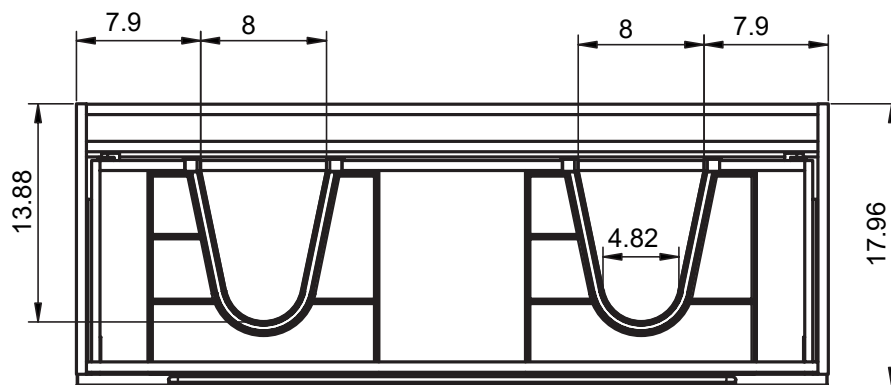

Valenti

MONCLER DIMENSIONS

Vanity

Depth 18 in

22

24-32-40

Tall Unit

Depth 10.8 in

Reversible

48

13.8

11.12

24" 2 Drawer Moncler Vanity

32" 2 Drawer Moncler Vanity

40" 2 Drawer Moncler Vanity

B-B (1 : 10)

40" 2 Drawer Moncler Vanity, Left Side Bowl

B-B (1 : 10)

40" 2 Drawer Moncler Vanity, Right Side Bowl

B-B (1 : 10)

48" 2 Drawer Moncler Vanity

48" 2 Drawer Moncler Vanity, Double Bowl

48" 2 Drawer Moncler Vanity, Right Side Bowl

48" 2 Drawer Moncler Vanity, Left Side Bowl

Tall unit

* REVERSIBLE