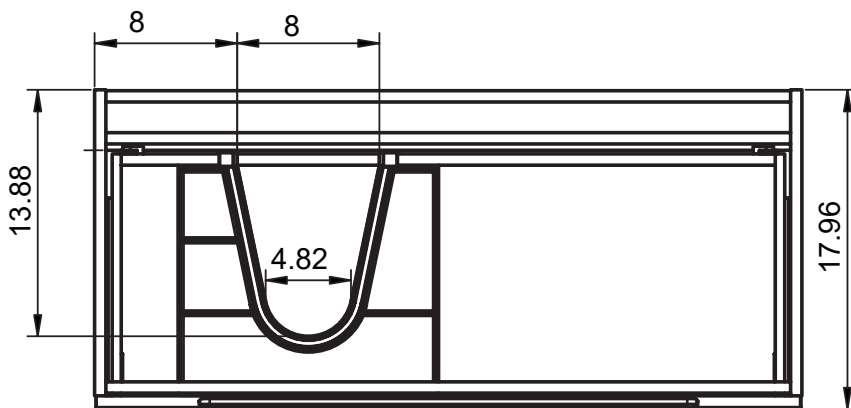

Valenti

MONCLER DIMENSIONS

Vanity

Depth 18 in

22

24-32-40

Tall Unit

Depth 10.8 in

Reversible

48

13.8

11.12

24" 2 Drawer Moncler Vanity

32" 2 Drawer Moncler Vanity

40" 2 Drawer Moncler Vanity

B-B (1 : 10)

40" 2 Drawer Moncler Vanity, Left Side Bowl

B-B (1 : 10)

40" 2 Drawer Moncler Vanity, Right Side Bowl

B-B (1 : 10)

48" 2 Drawer Moncler Vanity

48" 2 Drawer Moncler Vanity, Double Bowl

48" 2 Drawer Moncler Vanity, Right Side Bowl

48" 2 Drawer Moncler Vanity, Left Side Bowl

Tall unit

* REVERSIBLE