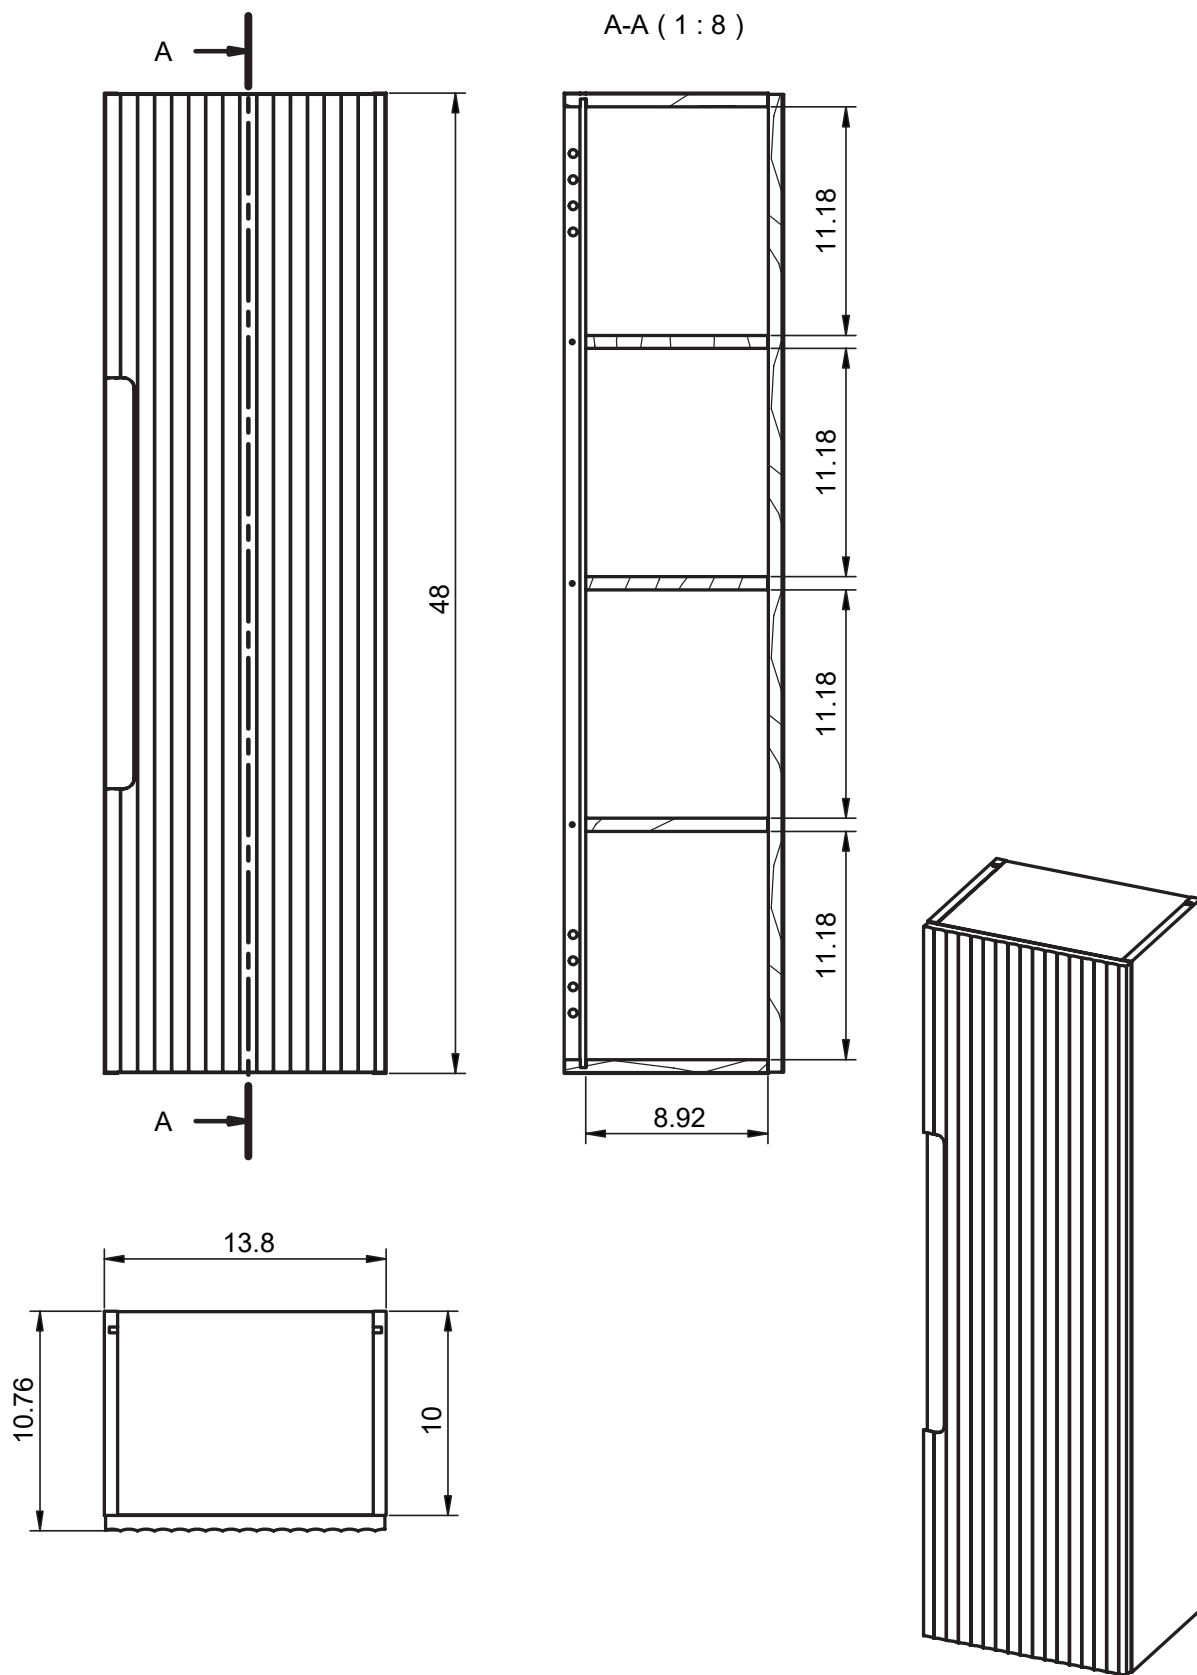

Valenti

MONCLER DIMENSIONS

Vanity

Depth 18 in

22

24-32-40

Tall Unit

Depth 10.8 in

Reversible

48

13.8

11.12

24" 2 Drawer Moncler Vanity

32" 2 Drawer Moncler Vanity

40" 2 Drawer Moncler Vanity

B-B (1 : 10)

40" 2 Drawer Moncler Vanity, Left Side Bowl

B-B (1 : 10)

40" 2 Drawer Moncler Vanity, Right Side Bowl

B-B (1 : 10)

48" 2 Drawer Moncler Vanity

48" 2 Drawer Moncler Vanity, Double Bowl

48" 2 Drawer Moncler Vanity, Right Side Bowl

48" 2 Drawer Moncler Vanity, Left Side Bowl

Tall unit

* REVERSIBLE