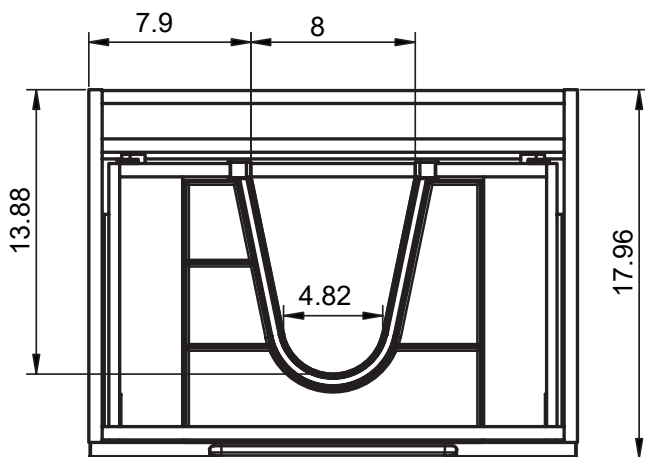

Valenti

MONCLER DIMENSIONS

Vanity

Depth 18 in

22

24-32-40

Tall Unit

Depth 10.8 in

Reversible

48

13.8

11.12

24" 2 Drawer Moncler Vanity

32" 2 Drawer Moncler Vanity

40" 2 Drawer Moncler Vanity

B-B (1 : 10)

40" 2 Drawer Moncler Vanity, Left Side Bowl

B-B (1 : 10)

40" 2 Drawer Moncler Vanity, Right Side Bowl

B-B (1 : 10)

48" 2 Drawer Moncler Vanity

48" 2 Drawer Moncler Vanity, Double Bowl

48" 2 Drawer Moncler Vanity, Right Side Bowl

48" 2 Drawer Moncler Vanity, Left Side Bowl

Tall unit

* REVERSIBLE