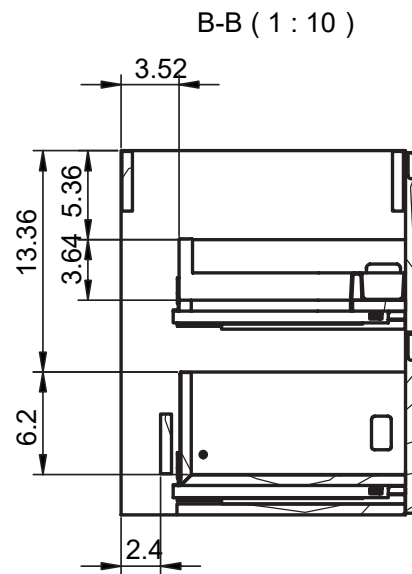

Valenti

MONCLER DIMENSIONS

Vanity

Depth 18 in

22

24-32-40

Tall Unit

Depth 10.8 in

Reversible

48

13.8

11.12

24" 2 Drawer Moncler Vanity

32" 2 Drawer Moncler Vanity

40" 2 Drawer Moncler Vanity

B-B (1 : 10)

40" 2 Drawer Moncler Vanity, Left Side Bowl

B-B (1 : 10)

40" 2 Drawer Moncler Vanity, Right Side Bowl

B-B (1 : 10)

48" 2 Drawer Moncler Vanity

48" 2 Drawer Moncler Vanity, Double Bowl

48" 2 Drawer Moncler Vanity, Right Side Bowl

48" 2 Drawer Moncler Vanity, Left Side Bowl

Tall unit

* REVERSIBLE