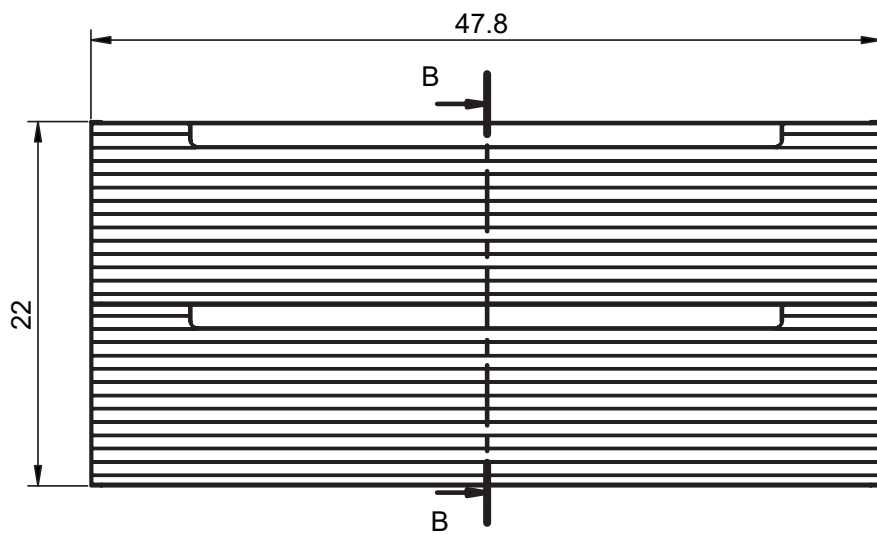

40" 2 Drawer Moncler Vanity, Left Side Bowl

B-B (1 : 10)

40" 2 Drawer Moncler Vanity, Right Side Bowl

B-B (1 : 10)

48" 2 Drawer Moncler Vanity

48" 2 Drawer Moncler Vanity, Double Bowl

48" 2 Drawer Moncler Vanity, Right Side Bowl