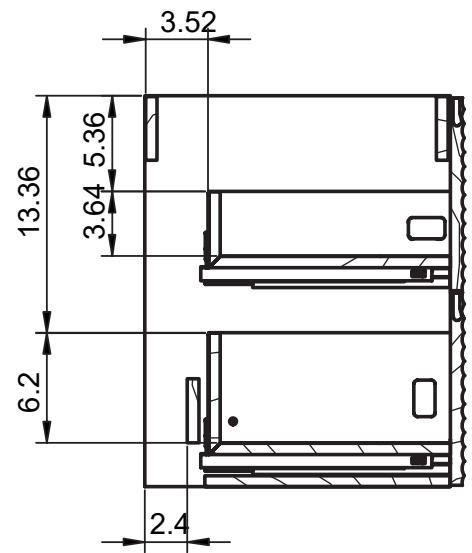

Valenti

MONCLER DIMENSIONS

Vanity

Depth 18 in

22

24-32-40

Tall Unit

Depth 10.8 in

Reversible

48

13.8

11.12

24" 2 Drawer Moncler Vanity

32" 2 Drawer Moncler Vanity

40" 2 Drawer Moncler Vanity

B-B (1 : 10)

40" 2 Drawer Moncler Vanity, Left Side Bowl

B-B (1 : 10)

40" 2 Drawer Moncler Vanity, Right Side Bowl

B-B (1 : 10)

48" 2 Drawer Moncler Vanity

48" 2 Drawer Moncler Vanity, Double Bowl

48" 2 Drawer Moncler Vanity, Right Side Bowl

48" 2 Drawer Moncler Vanity, Left Side Bowl

Tall unit

* REVERSIBLE