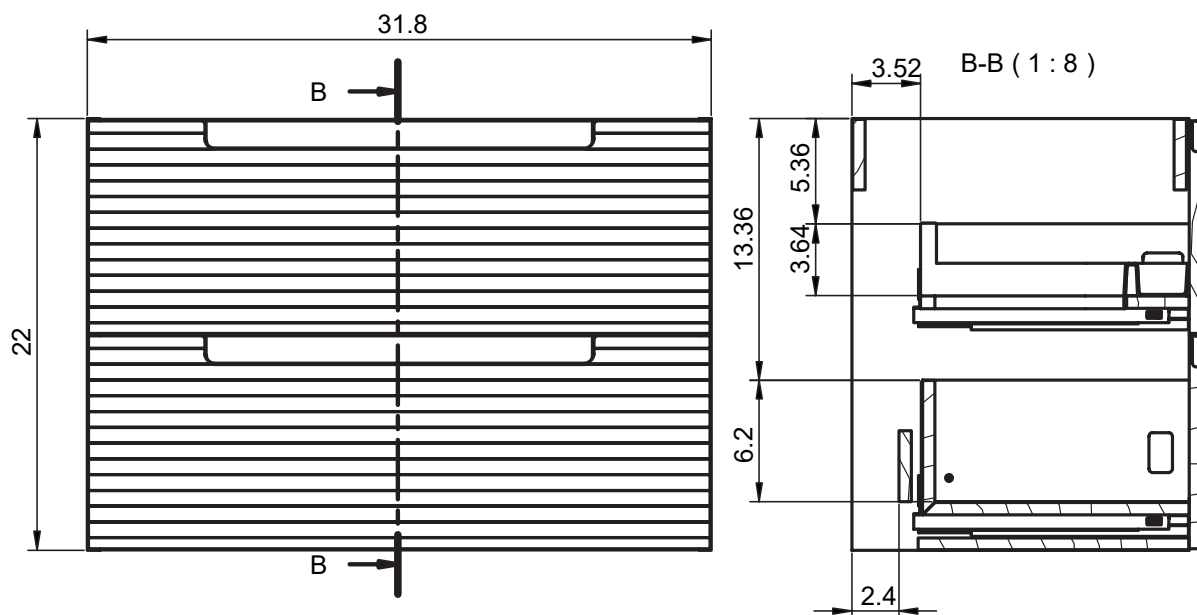

Valenti

MONCLER DIMENSIONS

Vanity

Depth 18 in

22

24-32-40

Tall Unit

Depth 10.8 in

Reversible

48

13.8

11.12

24" 2 Drawer Moncler Vanity

32" 2 Drawer Moncler Vanity

40" 2 Drawer Moncler Vanity

B-B (1 : 10)

40" 2 Drawer Moncler Vanity, Left Side Bowl

B-B (1 : 10)

40" 2 Drawer Moncler Vanity, Right Side Bowl

B-B (1 : 10)

48" 2 Drawer Moncler Vanity

48" 2 Drawer Moncler Vanity, Double Bowl

48" 2 Drawer Moncler Vanity, Right Side Bowl