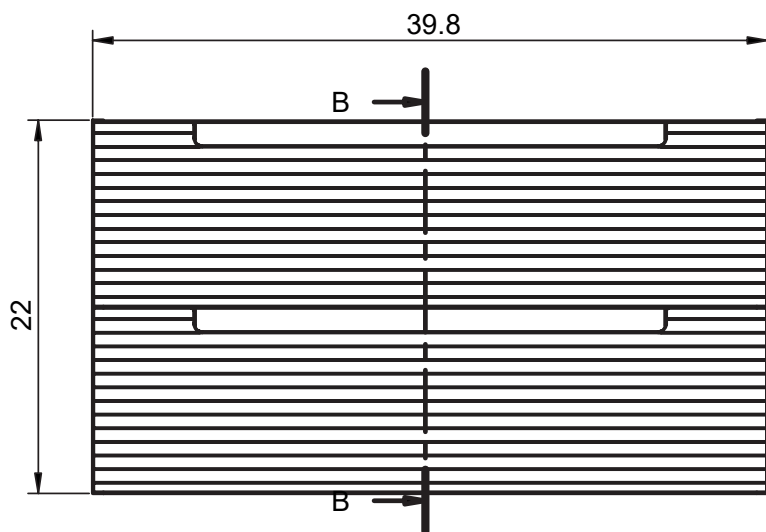

Reversible

48

13.8

11.12

24" 2 Drawer Moncler Vanity

32" 2 Drawer Moncler Vanity

40" 2 Drawer Moncler Vanity

B-B (1 : 10)

40" 2 Drawer Moncler Vanity, Left Side Bowl

B-B (1 : 10)

40" 2 Drawer Moncler Vanity, Right Side Bowl

B-B (1 : 10)

48" 2 Drawer Moncler Vanity

48" 2 Drawer Moncler Vanity, Double Bowl

48" 2 Drawer Moncler Vanity, Right Side Bowl