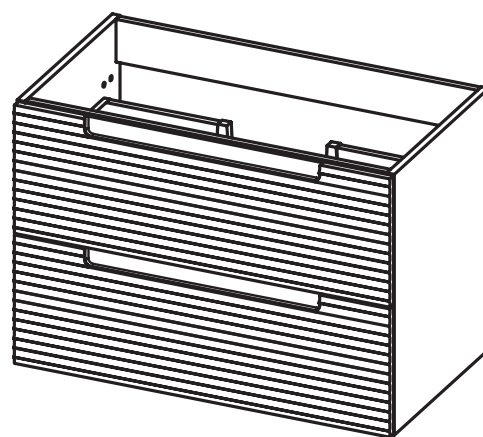

Reversible

48

13.8

11.12

24" 2 Drawer Moncler Vanity

32" 2 Drawer Moncler Vanity

40" 2 Drawer Moncler Vanity

B-B (1 : 10)

40" 2 Drawer Moncler Vanity, Left Side Bowl

B-B (1 : 10)

40" 2 Drawer Moncler Vanity, Right Side Bowl

B-B (1 : 10)

48" 2 Drawer Moncler Vanity

48" 2 Drawer Moncler Vanity, Double Bowl

48" 2 Drawer Moncler Vanity, Right Side Bowl