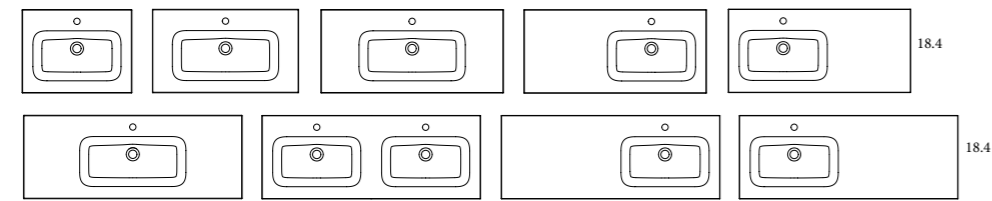

Bowl's depth: 6.8 in Sinks thickness: 3/4 in Bowl's width: 18.4 in
Widespread add a -3 (Example 80021-3) list price is +\$50 per single sink and +\$100 for Double Sinks

ADA	SKU#	List Price
24	83804	315.00
32	83805	389.00
40	83806	557.00
48 Center Sink	83807	798.00
48 Double Sink	83808	946.00

Bowl's depth: 7 in Sink's thickness: 0.6 in
Widespread add a -3 (Example 80021-3) list price is +\$50 per single sink and +\$100 for Double Sinks

IDEA	SKU#	List Price
24	76697	315.00
32	76698	389.00
40	76699	557.00
48 Center Sink	76700	798.00
48 Center Sink fits 2 faucets	76701	946.00

Bowl's depth: 5.5 in Sink's thickness: 0.68 in
Widespread add a -3 (Example 80021-3) list price is +\$50 per single sink and +\$100 for Double Sinks

LILA	SKU#	List Price
24	73517	579.00
32	73518	679.00
40	73519	779.00
48 Center Sink	73520	1049.00
48 Center Sink fits 2 faucets	76020	1100.00
48 Double Sink	73521	1100.00

Bowl's depth: 5.8 in Sink's thickness: 4.8 in - Brackets included
Widespread add a -3 (Example 80021-3) list price is +\$50 per single sink and +\$100 for Double Sinks

 Mineral marble

Bowl's depth: 5.7 Basin's thickness: 0.6 Bowl's width: 19.2 Bowl's width: 23.2
Widespread add a -3 (Example 80021-3) list price is +\$50 per single sink and +\$100 for Double Sinks