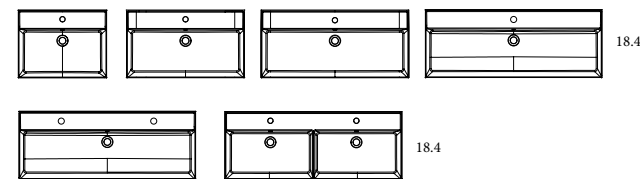

Soft-close drawers

Full-extraction drawer

Textile drawer

Antibacterial lacquer

Sink

 Ceramic

Bowl's depth: 6.8 in Sinks thickness: 3/4 in Bowl's width: 18.4 in
Widespread add a -3 (Example 80021-3) list price is +\$50 per single sink and +\$100 for Double Sinks

FLAT	SKU#	List Price
24	80021	232.90
32	80022	269.50
40	80077	385.90
40 Right Side	80096	650.00
40 Left Side	80097	650.00
48 Center Sink	80081	574.00
48 Right Side	80129	926.00
48 Left Side	80131	926.00
48 Double Sink	80047	734.50

Bowl's depth: 7 in Sink's thickness: 0.6 in
Widespread add a -3 (Example 80021-3) list price is +\$50 per single sink and +\$100 for Double Sinks

ADA	SKU#	List Price
24	83804	315.00
32	83805	389.00
40	83806	557.00
48 Center Sink	83807	798.00
48 Double Sink	83808	946.00

Bowl's depth: 5.5 in Sink's thickness: 0.68 in
Widespread add a -3 (Example 80021-3) list price is +\$50 per single sink and +\$100 for Double Sinks

IDEA	SKU#	List Price
24	76697	315.00
32	76698	389.00
40	76699	557.00
48 Center Sink	76700	798.00
48 Center Sink fits 2 faucets	76701	946.00