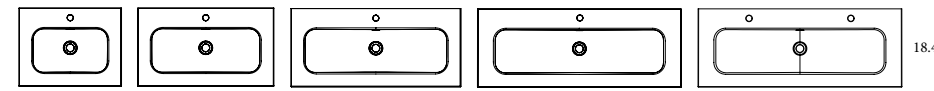

Bowl's depth: 5.5 in Sink's thickness: 0.68 in
Widespread add a -3 (Example 80021-3) list price is +$50 per single sink and +$100 for Double Sinks

IDEA	SKU#	List Price
24	76697	315.00
32	76698	389.00
40	76699	557.00
48 Center Sink	76700	798.00
48 Center Sink fits 2 faucets	76701	946.00