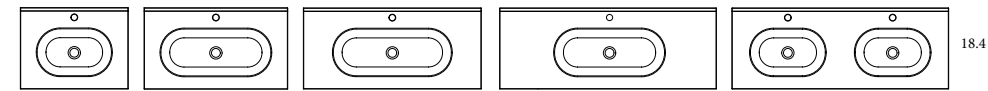

Soft-close drawers

Full-extraction drawer

Textile drawer

Antibacterial lacquer

Sink

 Ceramic

Bowl's depth: 6.8 in Sinks thickness: 3/4 in Bowl's width: 18.4 in
Widespread add a -3 (Example 80021-3) list price is +\$50 per single sink and +\$100 for Double Sinks

FLAT	SKU#	List Price
24	80021	232.90
32	80022	269.50
40	80077	385.90
40 Right Side	80096	650.00
40 Left Side	80097	650.00
48 Center Sink	80081	574.00
48 Right Side	80129	926.00
48 Left Side	80131	926.00
48 Double Sink	80047	734.50