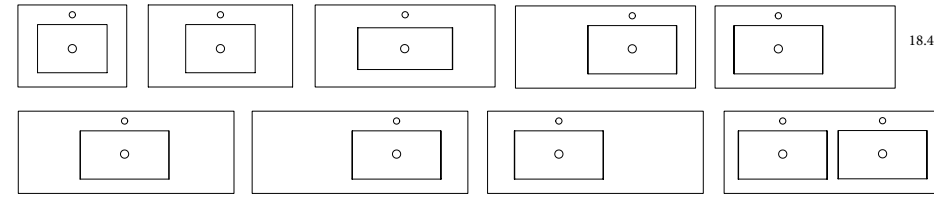

Soft-close drawers

Full-extraction drawer

Textile drawer

Antibacterial lacquer

Sink

 Ceramic

Bowl's depth: 6.8 in Sinks thickness: 3/4 in Bowl's width: 18.4 in
Widespread add a -3 (Example 80021-3) list price is +\$50 per single sink and +\$100 for Double Sinks

FLAT	SKU#	List Price
24	80021	232.90
32	80022	269.50
40	80077	385.90
40 Right Side	80096	650.00
40 Left Side	80097	650.00
48 Center Sink	80081	574.00
48 Right Side	80129	926.00
48 Left Side	80131	926.00
48 Double Sink	80047	734.50