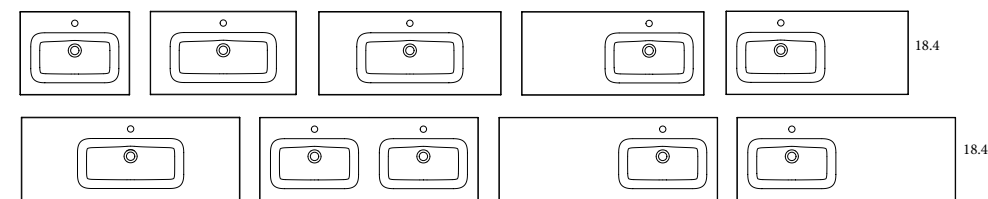

Bowl's depth: 7 in Sink's thickness: 0.6 in
Widespread add a -3 (Example 80021-3) list price is +\$50 per single sink and +\$100 for Double Sinks

ADA	SKU#	List Price
24	83804	315.00
32	83805	389.00
40	83806	557.00
48 Center Sink	83807	798.00
48 Double Sink	83808	946.00

Bowl's depth: 5.5 in Sink's thickness: 0.68 in
Widespread add a -3 (Example 80021-3) list price is +\$50 per single sink and +\$100 for Double Sinks

IDEA	SKU#	List Price
24	76697	315.00
32	76698	389.00
40	76699	557.00
48 Center Sink	76700	798.00
48 Center Sink fits 2 faucets	76701	946.00

Bowl's depth: 5.8 in Sink's thickness: 4.8 in - Brackets included
Widespread add a -3 (Example 80021-3) list price is +\$50 per single sink and +\$100 for Double Sinks

LILA	SKU#	List Price
24	73517	579.00
32	73518	679.00
40	73519	779.00
48 Center Sink	73520	1049.00
48 Center Sink fits 2 faucets	76020	1100.00
48 Double Sink	73521	1100.00

 Mineral marble

Bowl's depth: 5.7 Basin's thickness: 0.6 Bowl's width: 19.2 Bowl's width: 23.2
Widespread add a -3 (Example 80021-3) list price is +\$50 per single sink and +\$100 for Double Sinks

HASVIK	SKU#	List Price
24	81678	612.50
32	81679	788.00
40	81680	854.00
40 Right Side	81681	854.00
40 Left Side	81682	854.00
48 Center Sink	81683	988.00
48 Double Sink	81684	1221.00
48 Right Side	84538	1039.00
48 Left Side	84537	1039.00