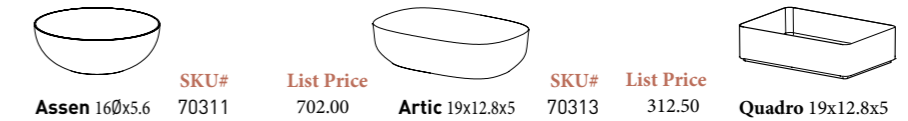

Solid surface

Assen 16x5.6	SKU#	List Price	70311	702.00
Artic 19x12.8x5	SKU#	List Price	70313	312.50
Quadro 19x12.8x5	SKU#	List Price	70312	722.00