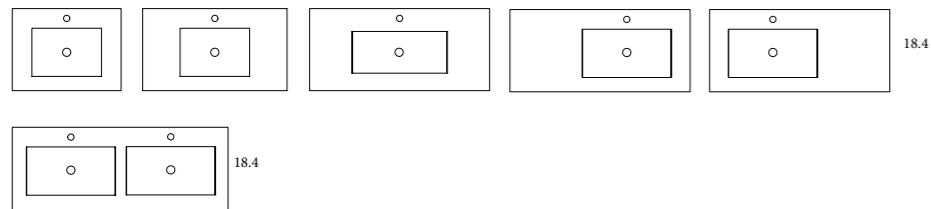

**Antibacterial Matte lacquered**

- Soft-close doors
- Soft-close drawers
- Full-extraction drawer
- Metallic drawer
- Integrated organizer

**Laminate finish**

**SINKS**

**Ceramic**

FLAT	SKU#	List Price
24	80021	232.90
32	80022	269.50
40	80077	385.90
40 Right Side	80096	650.00
40 Left Side	80097	650.00
48 Double Sink	80047	734.50

Bowl's depth: 6.8 in Sinks thickness: 3/4 in Bowl's width: 18.4 in  
Widespread add a -3 (Example 80021-3) list price is +\$50 per single sink and +\$100 for Double Sinks

ADA	SKU#	List Price
24	83804	315.00
32	83805	389.00
40	83806	557.00
48 Double Sink	83808	946.00