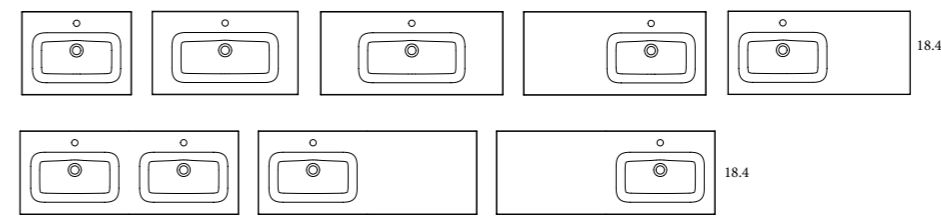

Mineral marble

HASVIK	SKU#	List Price
24	81678	612.50
32	81679	788.00
40	81680	854.00
40 Right Side	81681	854.00
40 Right Side	81682	854.00
48 Center Sink	81683	988.00
48 Double Sink	81684	1221.00
48 Right Side	84538	1039.00
48 Left Side	84537	1039.00

Bowl's depth: 5.7 Basin's thickness: 0.6 Bowl's width: 19.2 Bowl's width: 23.2
Widespread add a -3 (Example 80021-3) list price is +$50 per single sink and +$100 for Double Sinks

Mineral marble

SLIM graphite	SKU#	List Price
24	88968	683.00
32	84553	805.00
40	84554	980.00
48 Double Sink	84556	1600.00

Bowl's depth: 4.8 in Sink's thickness: 1 in Bowl's width: 20 in (for 24-32-40-48) / 18 in (for 48 double sink)
Widespread add a -3 (Example 80021-3) list price is +$50 per single sink and +$100 for Double Sinks

Mineral marble

	B-Ada	Cotton	Griggio	Musgo	Avio	Quarzo	Ceniza	Navy	Black	SKU#	SKU#	SKU#	SKU#	SKU#	SKU#	SKU#	SKU#	SKU#	List Price
NANTES																			
24										88974	83747	71157	85725	83741	73458	83740	85661	71161	736.00
32										88975	83734	71158	85726	83743	73459	83742	85663	71162	793.00
40										88976	83737	71159	85727	83745	73460	83744	85665	71163	1055.00
48 Double Sink										88977	83748	71160	85728	85668	73461	85667	85669	71164	1404.00

Widespread add a -3 (Example 80021-3) list price is +$50 per single sink and +$100 for Double Sinks