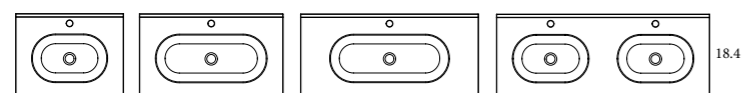

	B-Ada	Cotton	Griggio	Musgo	Avio	Quarzo	Ceniza	Navy	Black	List Price
<b>Top Colors</b>										
Depth 18.4 inches	SKU#	SKU#	SKU#	SKU#	SKU#	SKU#	SKU#	SKU#	SKU#	
24	87430	88376	70317	87425	87346	72209	87435	87341	88451	358.00
32	87431	88377	70318	87426	87421	72210	87436	87342	88453	440.00
40	87432	88378	70319	87427	87422	72211	87437	87343	88455	532.00
48	87433	88379	70320	87428	87423	72212	87438	87344	88457	695.00

**Antibacterial Matte lacquered**

- Soft-close doors
- Soft-close drawers
- Full-extraction drawer
- Metallic drawer
- Integrated organizer

**Laminate finish**

**SINKS**

**Ceramic**

FLAT	SKU#	List Price
24	80021	232.90
32	80022	269.50
40	80077	385.90
40 Right Side	80096	650.00
40 Left Side	80097	650.00
48 Double Sink	80047	734.50

Bowl's depth: 6.8 in Sinks thickness: 3/4 in Bowl's width: 18.4 in  
Widespread add a -3 (Example 80021-3) list price is +\$50 per single sink and +\$100 for Double Sinks

ADA	SKU#	List Price
24	83804	315.00
32	83805	389.00
40	83806	557.00
48 Double Sink	83808	946.00

Bowl's depth: 7 in Sink's thickness: 0.6 in  
Widespread add a -3 (Example 80021-3) list price is +\$50 per single sink and +\$100 for Double Sinks

IDEA	SKU#	List Price
24	76697	315.00
32	76698	389.00
40	76699	557.00