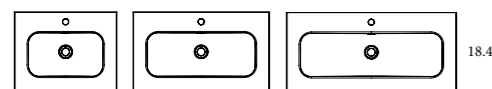

ADA	SKU#	List Price
24	83804	315.00
32	83805	389.00
40	83806	557.00
48 Double Sink	83808	946.00

Bowl's depth: 7 in Sink's thickness: 0.6 in
Widespread add a -3 (Example 80021-3) list price is +$50 per single sink and +$100 for Double Sinks