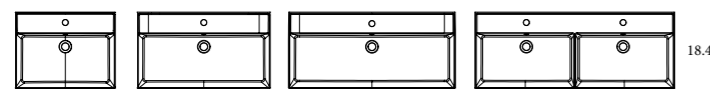

IDEA	SKU#	List Price
24	76697	315.00
32	76698	389.00
40	76699	557.00

Bowl's depth: 5.5 in Sink's thickness: 0.68 in
Widespread add a -3 (Example 80021-3) list price is +$50 per single sink and +$100 for Double Sinks

LILA	SKU#	List Price
24	73517	579.00
32	73518	679.00
40	73519	779.00
48 Double Sink	73521	1100.00

Bowl's depth: 5.8 in Sink's thickness: 4.8 in - Brackets included
Widespread add a -3 (Example 80021-3) list price is +$50 per single sink and +$100 for Double Sinks