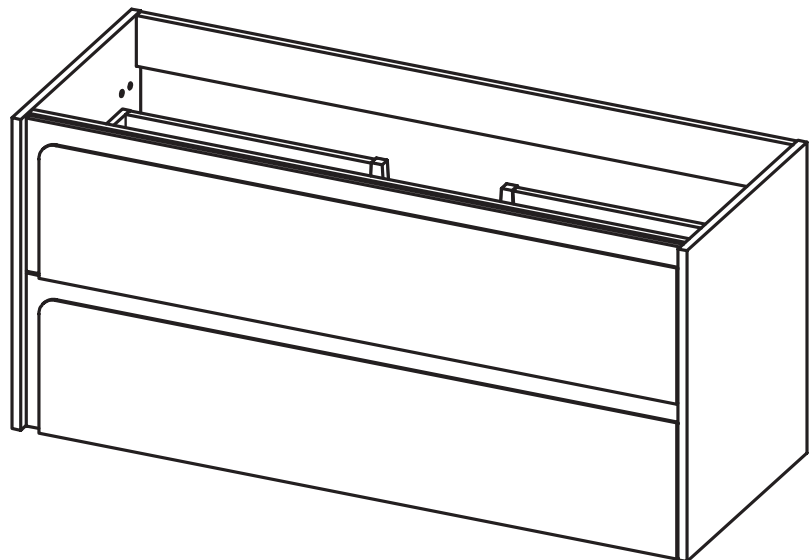

CORDOBA
TECHNICAL

CORDOBA TECHNICAL

Sides:	16mm laminate particle board
Fronts:	12mm laminate particle board + 16mm MDF
Finish:	Antibacterial matte lacquered and laminate

CORDOBA FINISHES

Fronts:

Interior:

CORDOBA DIMENSIONS

Vanity

Depth 18 Inches

Tall unit

Depth 10.8 Inches
Reversible

24" 2 Drawer Cordoba Vanity

32" 2 Drawer Cordoba Vanity

40" 2 Drawer Cordoba Vanity

40" 2 Drawer Cordoba Vanity, Left Side Bowl

40" 2 Drawer Cordoba Vanity, Right Side Bowl

48" 2 Drawer Cordoba Vanity

48" 2 Drawer Cordoba Vanity, Double Bowl

48" 2 Drawer Cordoba Vanity, Right Side Bowl

48" 2 Drawer Cordoba Vanity, Left Side Bowl

Tall unit

B-B (1:10)

REVERSIBLE