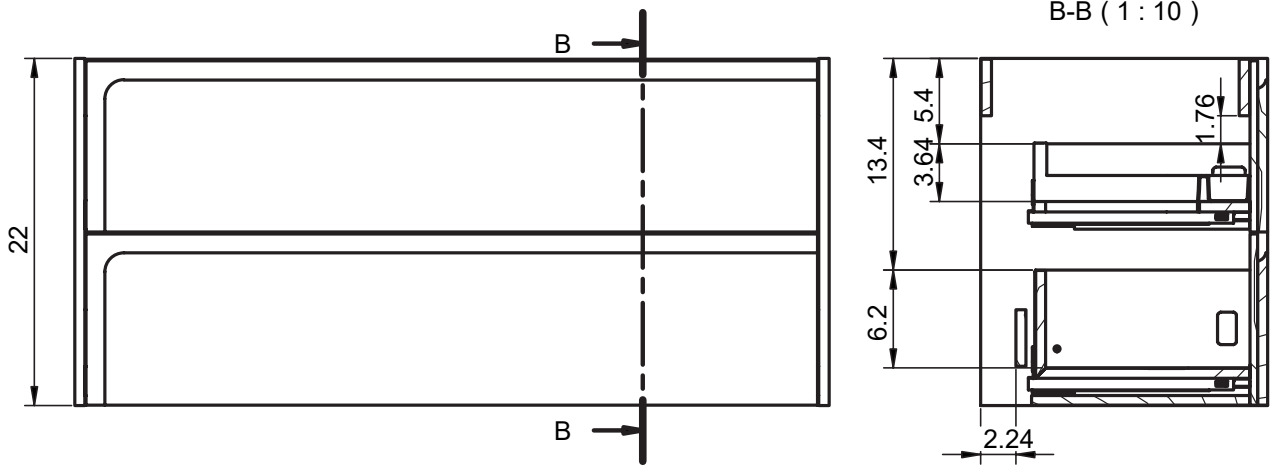

CORDOBA DIMENSIONS

Vanity

Depth 18 Inches

Tall unit

Depth 10.8 Inches
Reversible

24" 2 Drawer Cordoba Vanity

32" 2 Drawer Cordoba Vanity

40" 2 Drawer Cordoba Vanity

40" 2 Drawer Cordoba Vanity, Left Side Bowl

40" 2 Drawer Cordoba Vanity, Right Side Bowl

48" 2 Drawer Cordoba Vanity

48" 2 Drawer Cordoba Vanity, Double Bowl

48" 2 Drawer Cordoba Vanity, Right Side Bowl

48" 2 Drawer Cordoba Vanity, Left Side Bowl

Tall unit

B-B (1:10)

REVERSIBLE