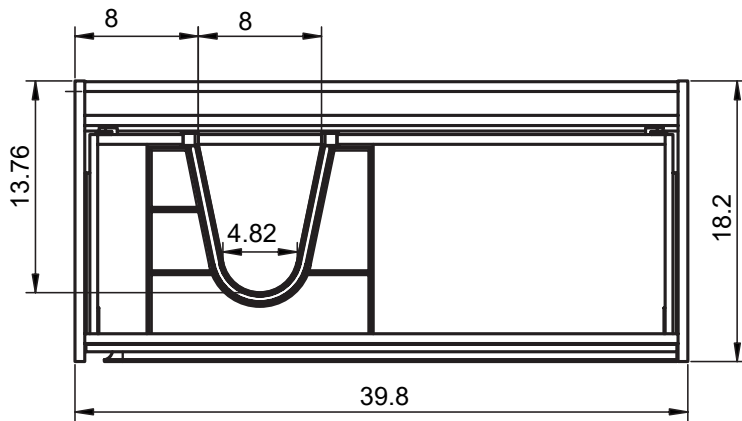

CORDOBA
TECHNICAL

CORDOBA TECHNICAL

Sides:	16mm laminate particle board
Fronts:	12mm laminate particle board + 16mm MDF
Finish:	Antibacterial matte lacquered and laminate

CORDOBA FINISHES

Fronts:

Interior:

CORDOBA DIMENSIONS

Vanity

Depth 18 Inches

Tall unit

Depth 10.8 Inches
Reversible

24" 2 Drawer Cordoba Vanity

32" 2 Drawer Cordoba Vanity

40" 2 Drawer Cordoba Vanity

40" 2 Drawer Cordoba Vanity, Left Side Bowl

40" 2 Drawer Cordoba Vanity, Right Side Bowl

48" 2 Drawer Cordoba Vanity

48" 2 Drawer Cordoba Vanity, Double Bowl

48" 2 Drawer Cordoba Vanity, Right Side Bowl

48" 2 Drawer Cordoba Vanity, Left Side Bowl

Tall unit

B-B (1:10)

REVERSIBLE