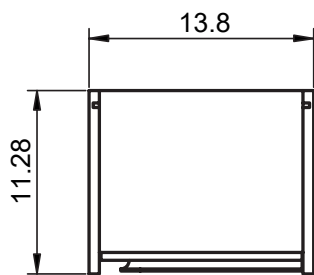

CORDOBA
TECHNICAL

CORDOBA TECHNICAL

Sides:	16mm laminate particle board
Fronts:	12mm laminate particle board + 16mm MDF
Finish:	Antibacterial matte lacquered and laminate

CORDOBA FINISHES

Fronts:

Interior:

CORDOBA DIMENSIONS

Vanity

Depth 18 Inches

Tall unit

Depth 10.8 Inches
Reversible

24" 2 Drawer Cordoba Vanity

32" 2 Drawer Cordoba Vanity

40" 2 Drawer Cordoba Vanity

40" 2 Drawer Cordoba Vanity, Left Side Bowl

40" 2 Drawer Cordoba Vanity, Right Side Bowl

48" 2 Drawer Cordoba Vanity

48" 2 Drawer Cordoba Vanity, Double Bowl

48" 2 Drawer Cordoba Vanity, Right Side Bowl

48" 2 Drawer Cordoba Vanity, Left Side Bowl

Tall unit

B-B (1:10)

REVERSIBLE