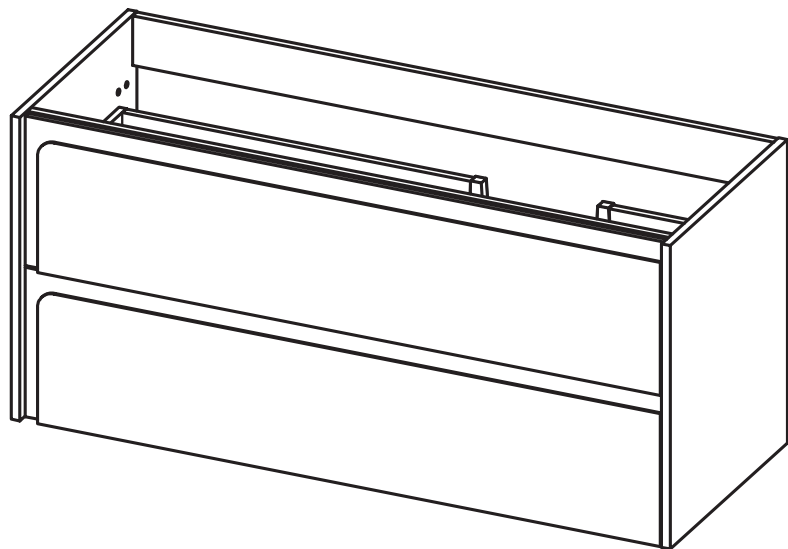

CORDOBA
TECHNICAL

CORDOBA TECHNICAL

Sides:	16mm laminate particle board
Fronts:	12mm laminate particle board + 16mm MDF
Finish:	Antibacterial matte lacquered and laminate

CORDOBA FINISHES

Fronts:

Interior:

CORDOBA DIMENSIONS

Vanity

Depth 18 Inches

Tall unit

Depth 10.8 Inches
Reversible

24" 2 Drawer Cordoba Vanity

32" 2 Drawer Cordoba Vanity

40" 2 Drawer Cordoba Vanity

40" 2 Drawer Cordoba Vanity, Left Side Bowl

40" 2 Drawer Cordoba Vanity, Right Side Bowl

48" 2 Drawer Cordoba Vanity

48" 2 Drawer Cordoba Vanity, Double Bowl

48" 2 Drawer Cordoba Vanity, Right Side Bowl

48" 2 Drawer Cordoba Vanity, Left Side Bowl

Tall unit

B-B (1:10)

REVERSIBLE