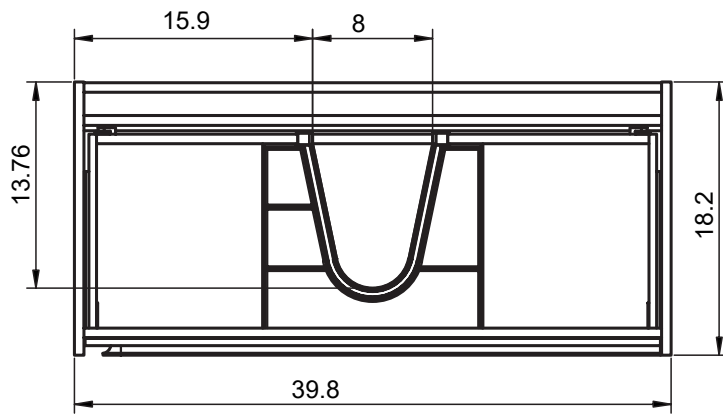

CORDOBA
TECHNICAL

CORDOBA TECHNICAL

Sides:	16mm laminate particle board
Fronts:	12mm laminate particle board + 16mm MDF
Finish:	Antibacterial matte lacquered and laminate

CORDOBA FINISHES

Fronts:

Interior:

CORDOBA DIMENSIONS

Vanity

Depth 18 Inches

Tall unit

Depth 10.8 Inches
Reversible

24" 2 Drawer Cordoba Vanity

32" 2 Drawer Cordoba Vanity

40" 2 Drawer Cordoba Vanity

40" 2 Drawer Cordoba Vanity, Left Side Bowl

40" 2 Drawer Cordoba Vanity, Right Side Bowl

48" 2 Drawer Cordoba Vanity

48" 2 Drawer Cordoba Vanity, Double Bowl

48" 2 Drawer Cordoba Vanity, Right Side Bowl

48" 2 Drawer Cordoba Vanity, Left Side Bowl

Tall unit

B-B (1:10)

REVERSIBLE