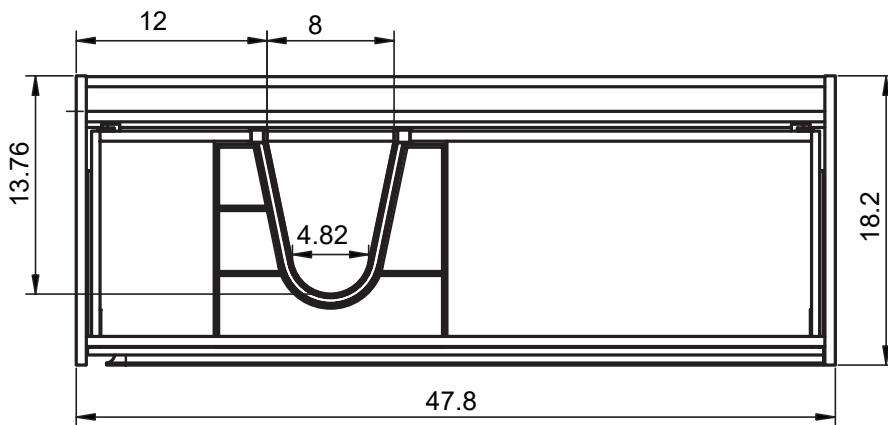

CORDOBA DIMENSIONS

Vanity

Depth 18 Inches

Tall unit

Depth 10.8 Inches
Reversible

24" 2 Drawer Cordoba Vanity

32" 2 Drawer Cordoba Vanity

40" 2 Drawer Cordoba Vanity

40" 2 Drawer Cordoba Vanity, Left Side Bowl

40" 2 Drawer Cordoba Vanity, Right Side Bowl

48" 2 Drawer Cordoba Vanity

48" 2 Drawer Cordoba Vanity, Double Bowl

48" 2 Drawer Cordoba Vanity, Right Side Bowl

48" 2 Drawer Cordoba Vanity, Left Side Bowl

Tall unit

B-B (1:10)

REVERSIBLE