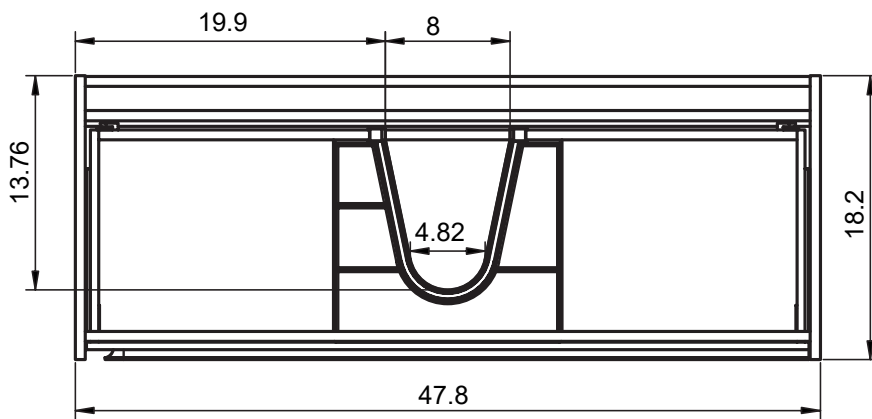

CORDOBA
TECHNICAL

CORDOBA TECHNICAL

Sides:	16mm laminate particle board
Fronts:	12mm laminate particle board + 16mm MDF
Finish:	Antibacterial matte lacquered and laminate

CORDOBA FINISHES

Fronts:

Interior:

CORDOBA DIMENSIONS

Vanity

Depth 18 Inches

Tall unit

Depth 10.8 Inches
Reversible

24" 2 Drawer Cordoba Vanity

32" 2 Drawer Cordoba Vanity

40" 2 Drawer Cordoba Vanity

40" 2 Drawer Cordoba Vanity, Left Side Bowl

40" 2 Drawer Cordoba Vanity, Right Side Bowl

48" 2 Drawer Cordoba Vanity

48" 2 Drawer Cordoba Vanity, Double Bowl

48" 2 Drawer Cordoba Vanity, Right Side Bowl

48" 2 Drawer Cordoba Vanity, Left Side Bowl

Tall unit

B-B (1:10)

REVERSIBLE