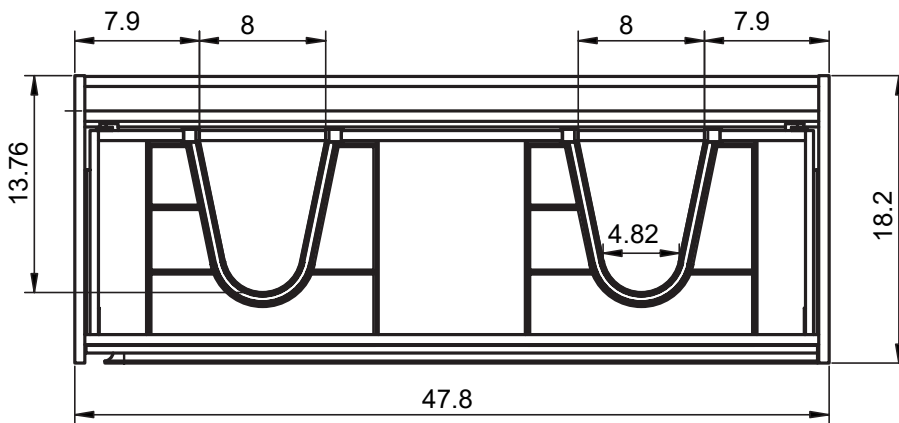

CORDOBA DIMENSIONS

Vanity

Depth 18 Inches

Tall unit

Depth 10.8 Inches
Reversible

24" 2 Drawer Cordoba Vanity

32" 2 Drawer Cordoba Vanity

40" 2 Drawer Cordoba Vanity

40" 2 Drawer Cordoba Vanity, Left Side Bowl

40" 2 Drawer Cordoba Vanity, Right Side Bowl

48" 2 Drawer Cordoba Vanity

48" 2 Drawer Cordoba Vanity, Double Bowl

48" 2 Drawer Cordoba Vanity, Right Side Bowl

48" 2 Drawer Cordoba Vanity, Left Side Bowl

Tall unit

B-B (1:10)

REVERSIBLE