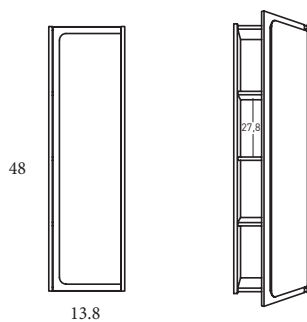

CORDOBA
TECHNICAL

CORDOBA TECHNICAL

Sides:	16mm laminate particle board
Fronts:	12mm laminate particle board + 16mm MDF
Finish:	Antibacterial matte lacquered and laminate

CORDOBA FINISHES

Fronts:

Interior:

CORDOBA DIMENSIONS

Vanity

Depth 18 Inches

Tall unit

Depth 10.8 Inches
Reversible

24" 2 Drawer Cordoba Vanity

32" 2 Drawer Cordoba Vanity

40" 2 Drawer Cordoba Vanity

40" 2 Drawer Cordoba Vanity, Left Side Bowl

40" 2 Drawer Cordoba Vanity, Right Side Bowl

48" 2 Drawer Cordoba Vanity

48" 2 Drawer Cordoba Vanity, Double Bowl

48" 2 Drawer Cordoba Vanity, Right Side Bowl

48" 2 Drawer Cordoba Vanity, Left Side Bowl

Tall unit

B-B (1:10)

REVERSIBLE