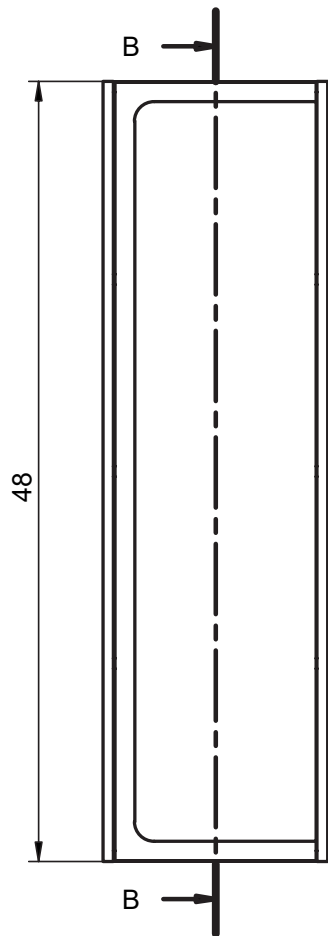

CORDOBA
TECHNICAL

CORDOBA TECHNICAL

Sides:	16mm laminate particle board
Fronts:	12mm laminate particle board + 16mm MDF
Finish:	Antibacterial matte lacquered and laminate

CORDOBA FINISHES

Fronts:

Interior:

CORDOBA DIMENSIONS

Vanity

Depth 18 Inches

Tall unit

Depth 10.8 Inches
Reversible

24" 2 Drawer Cordoba Vanity

32" 2 Drawer Cordoba Vanity

40" 2 Drawer Cordoba Vanity

40" 2 Drawer Cordoba Vanity, Left Side Bowl

40" 2 Drawer Cordoba Vanity, Right Side Bowl

48" 2 Drawer Cordoba Vanity

48" 2 Drawer Cordoba Vanity, Double Bowl

48" 2 Drawer Cordoba Vanity, Right Side Bowl

48" 2 Drawer Cordoba Vanity, Left Side Bowl

Tall unit

B-B (1:10)

REVERSIBLE