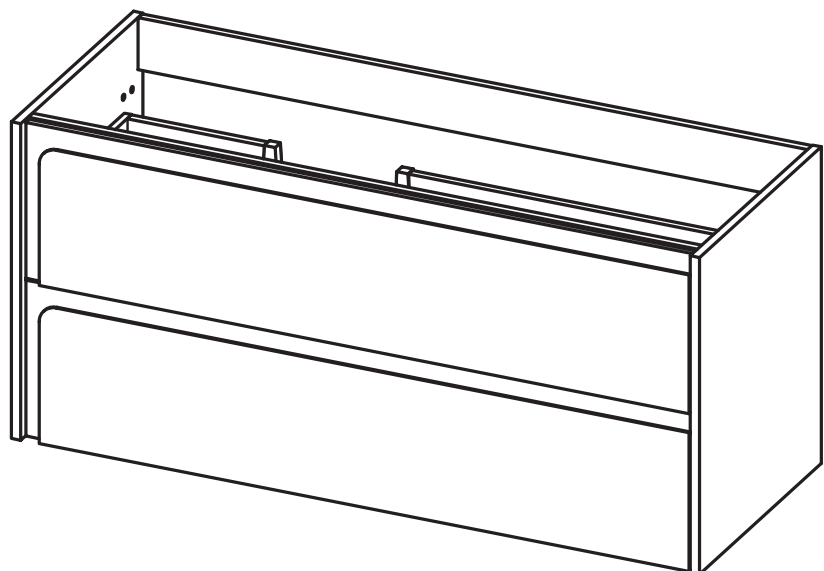

CORDOBA DIMENSIONS

Vanity

Depth 18 Inches

Tall unit

Depth 10.8 Inches
Reversible

24" 2 Drawer Cordoba Vanity

32" 2 Drawer Cordoba Vanity

40" 2 Drawer Cordoba Vanity

40" 2 Drawer Cordoba Vanity, Left Side Bowl

40" 2 Drawer Cordoba Vanity, Right Side Bowl

48" 2 Drawer Cordoba Vanity

48" 2 Drawer Cordoba Vanity, Double Bowl

48" 2 Drawer Cordoba Vanity, Right Side Bowl

48" 2 Drawer Cordoba Vanity, Left Side Bowl

Tall unit

B-B (1:10)

REVERSIBLE