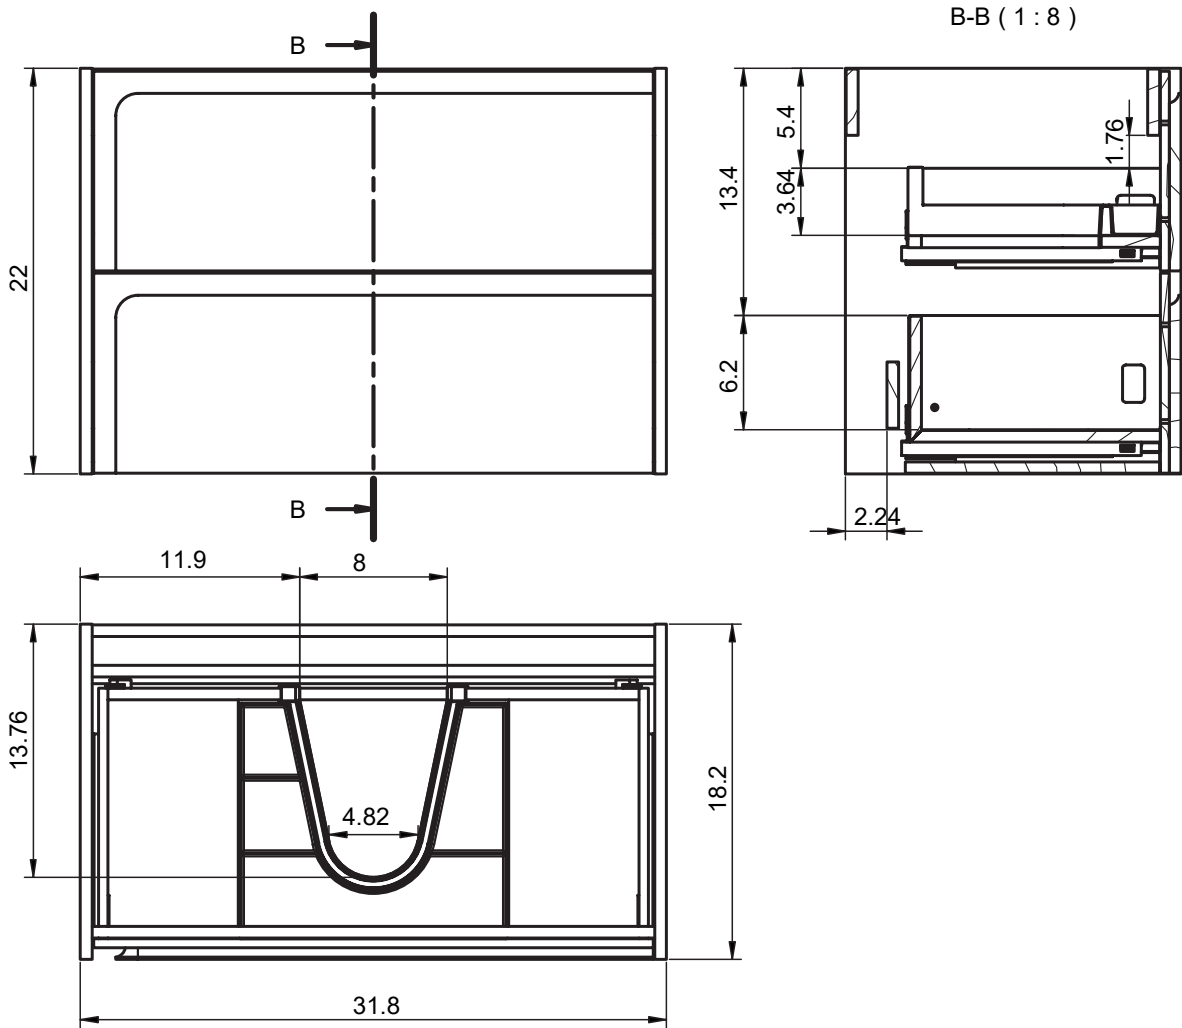

CORDOBA
TECHNICAL

CORDOBA TECHNICAL

Sides:	16mm laminate particle board
Fronts:	12mm laminate particle board + 16mm MDF
Finish:	Antibacterial matte lacquered and laminate

CORDOBA FINISHES

Fronts:

Interior:

CORDOBA DIMENSIONS

Vanity

Depth 18 Inches

Tall unit

Depth 10.8 Inches
Reversible

24" 2 Drawer Cordoba Vanity

32" 2 Drawer Cordoba Vanity

40" 2 Drawer Cordoba Vanity

40" 2 Drawer Cordoba Vanity, Left Side Bowl

40" 2 Drawer Cordoba Vanity, Right Side Bowl

48" 2 Drawer Cordoba Vanity

48" 2 Drawer Cordoba Vanity, Double Bowl

48" 2 Drawer Cordoba Vanity, Right Side Bowl

48" 2 Drawer Cordoba Vanity, Left Side Bowl

Tall unit

B-B (1:10)

REVERSIBLE