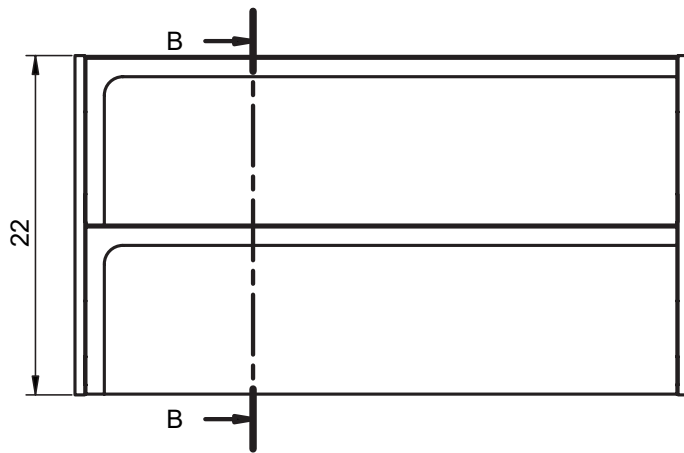

CORDOBA
TECHNICAL

CORDOBA TECHNICAL

Sides:	16mm laminate particle board
Fronts:	12mm laminate particle board + 16mm MDF
Finish:	Antibacterial matte lacquered and laminate

CORDOBA FINISHES

Fronts:

Interior:

CORDOBA DIMENSIONS

Vanity

Depth 18 Inches

Tall unit

Depth 10.8 Inches
Reversible

24" 2 Drawer Cordoba Vanity

32" 2 Drawer Cordoba Vanity

40" 2 Drawer Cordoba Vanity

40" 2 Drawer Cordoba Vanity, Left Side Bowl

40" 2 Drawer Cordoba Vanity, Right Side Bowl

48" 2 Drawer Cordoba Vanity

48" 2 Drawer Cordoba Vanity, Double Bowl

48" 2 Drawer Cordoba Vanity, Right Side Bowl

48" 2 Drawer Cordoba Vanity, Left Side Bowl

Tall unit

B-B (1:10)

REVERSIBLE