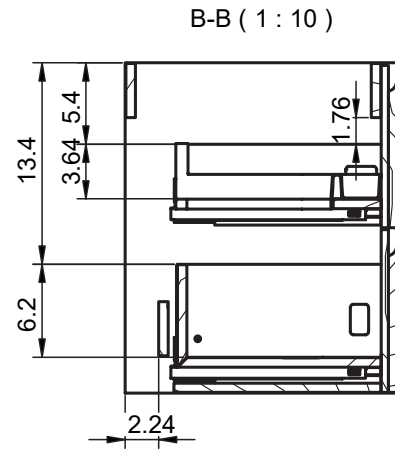

CORDOBA
TECHNICAL

CORDOBA TECHNICAL

Sides:	16mm laminate particle board
Fronts:	12mm laminate particle board + 16mm MDF
Finish:	Antibacterial matte lacquered and laminate

CORDOBA FINISHES

Fronts:

Interior:

CORDOBA DIMENSIONS

Vanity

Depth 18 Inches

Tall unit

Depth 10.8 Inches
Reversible

24" 2 Drawer Cordoba Vanity

32" 2 Drawer Cordoba Vanity

40" 2 Drawer Cordoba Vanity

40" 2 Drawer Cordoba Vanity, Left Side Bowl

40" 2 Drawer Cordoba Vanity, Right Side Bowl

48" 2 Drawer Cordoba Vanity

48" 2 Drawer Cordoba Vanity, Double Bowl

48" 2 Drawer Cordoba Vanity, Right Side Bowl

48" 2 Drawer Cordoba Vanity, Left Side Bowl

Tall unit

B-B (1:10)

REVERSIBLE