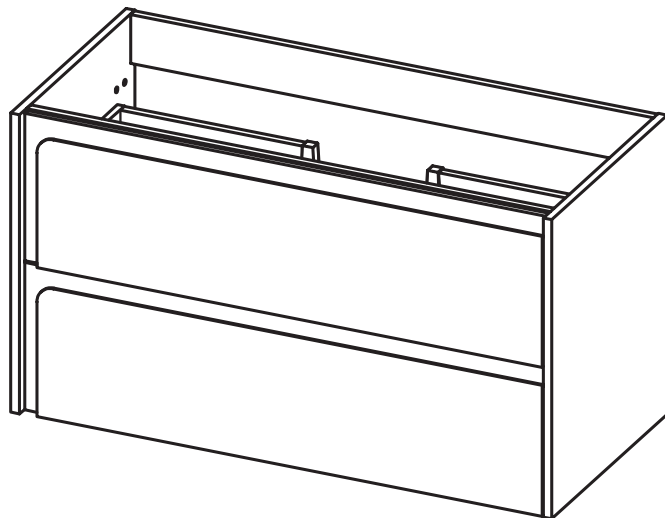

CORDOBA
TECHNICAL

CORDOBA TECHNICAL

Sides:	16mm laminate particle board
Fronts:	12mm laminate particle board + 16mm MDF
Finish:	Antibacterial matte lacquered and laminate

CORDOBA FINISHES

Fronts:

Interior:

CORDOBA DIMENSIONS

Vanity

Depth 18 Inches

Tall unit

Depth 10.8 Inches
Reversible

24" 2 Drawer Cordoba Vanity

32" 2 Drawer Cordoba Vanity

40" 2 Drawer Cordoba Vanity

40" 2 Drawer Cordoba Vanity, Left Side Bowl

40" 2 Drawer Cordoba Vanity, Right Side Bowl

48" 2 Drawer Cordoba Vanity

48" 2 Drawer Cordoba Vanity, Double Bowl

48" 2 Drawer Cordoba Vanity, Right Side Bowl

48" 2 Drawer Cordoba Vanity, Left Side Bowl

Tall unit

B-B (1:10)

REVERSIBLE