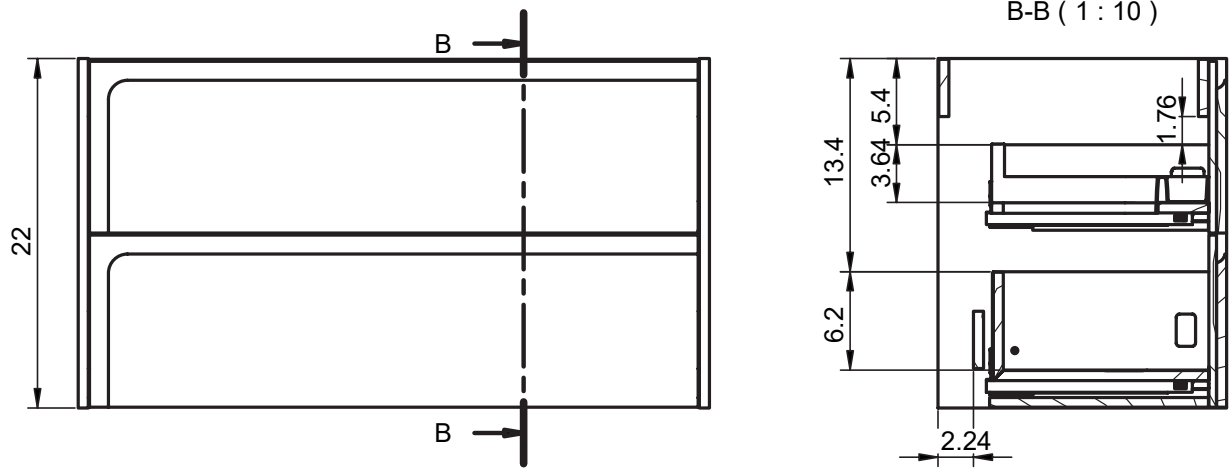

CORDOBA
TECHNICAL

CORDOBA TECHNICAL

Sides:	16mm laminate particle board
Fronts:	12mm laminate particle board + 16mm MDF
Finish:	Antibacterial matte lacquered and laminate

CORDOBA FINISHES

Fronts:

Interior:

CORDOBA DIMENSIONS

Vanity

Depth 18 Inches

Tall unit

Depth 10.8 Inches
Reversible

24" 2 Drawer Cordoba Vanity

32" 2 Drawer Cordoba Vanity

40" 2 Drawer Cordoba Vanity

40" 2 Drawer Cordoba Vanity, Left Side Bowl

40" 2 Drawer Cordoba Vanity, Right Side Bowl

48" 2 Drawer Cordoba Vanity

48" 2 Drawer Cordoba Vanity, Double Bowl

48" 2 Drawer Cordoba Vanity, Right Side Bowl

48" 2 Drawer Cordoba Vanity, Left Side Bowl

Tall unit

B-B (1:10)

REVERSIBLE