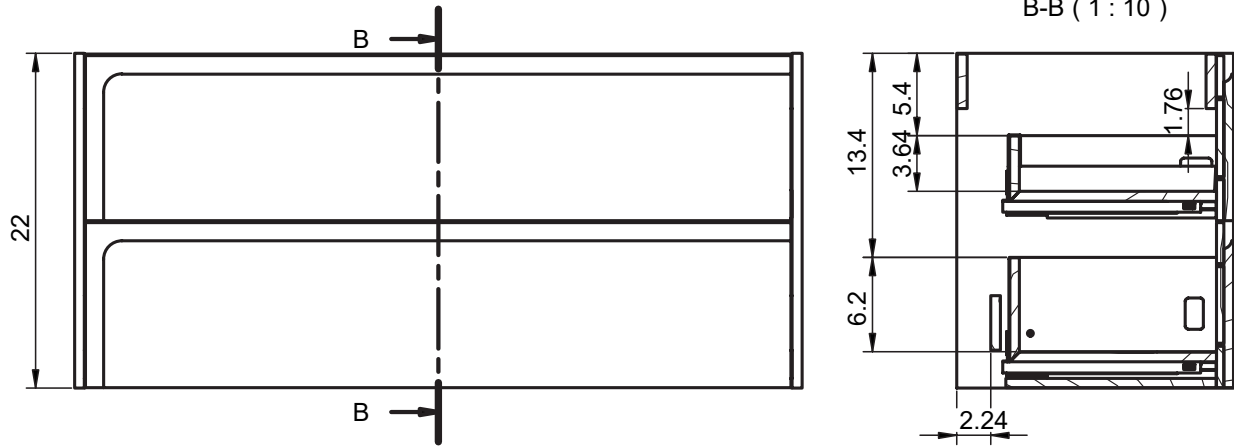

CORDOBA DIMENSIONS

Vanity

Depth 18 Inches

Tall unit

Depth 10.8 Inches
Reversible

24" 2 Drawer Cordoba Vanity

32" 2 Drawer Cordoba Vanity

40" 2 Drawer Cordoba Vanity

40" 2 Drawer Cordoba Vanity, Left Side Bowl

40" 2 Drawer Cordoba Vanity, Right Side Bowl

48" 2 Drawer Cordoba Vanity

48" 2 Drawer Cordoba Vanity, Double Bowl

48" 2 Drawer Cordoba Vanity, Right Side Bowl

48" 2 Drawer Cordoba Vanity, Left Side Bowl

Tall unit

B-B (1:10)

REVERSIBLE