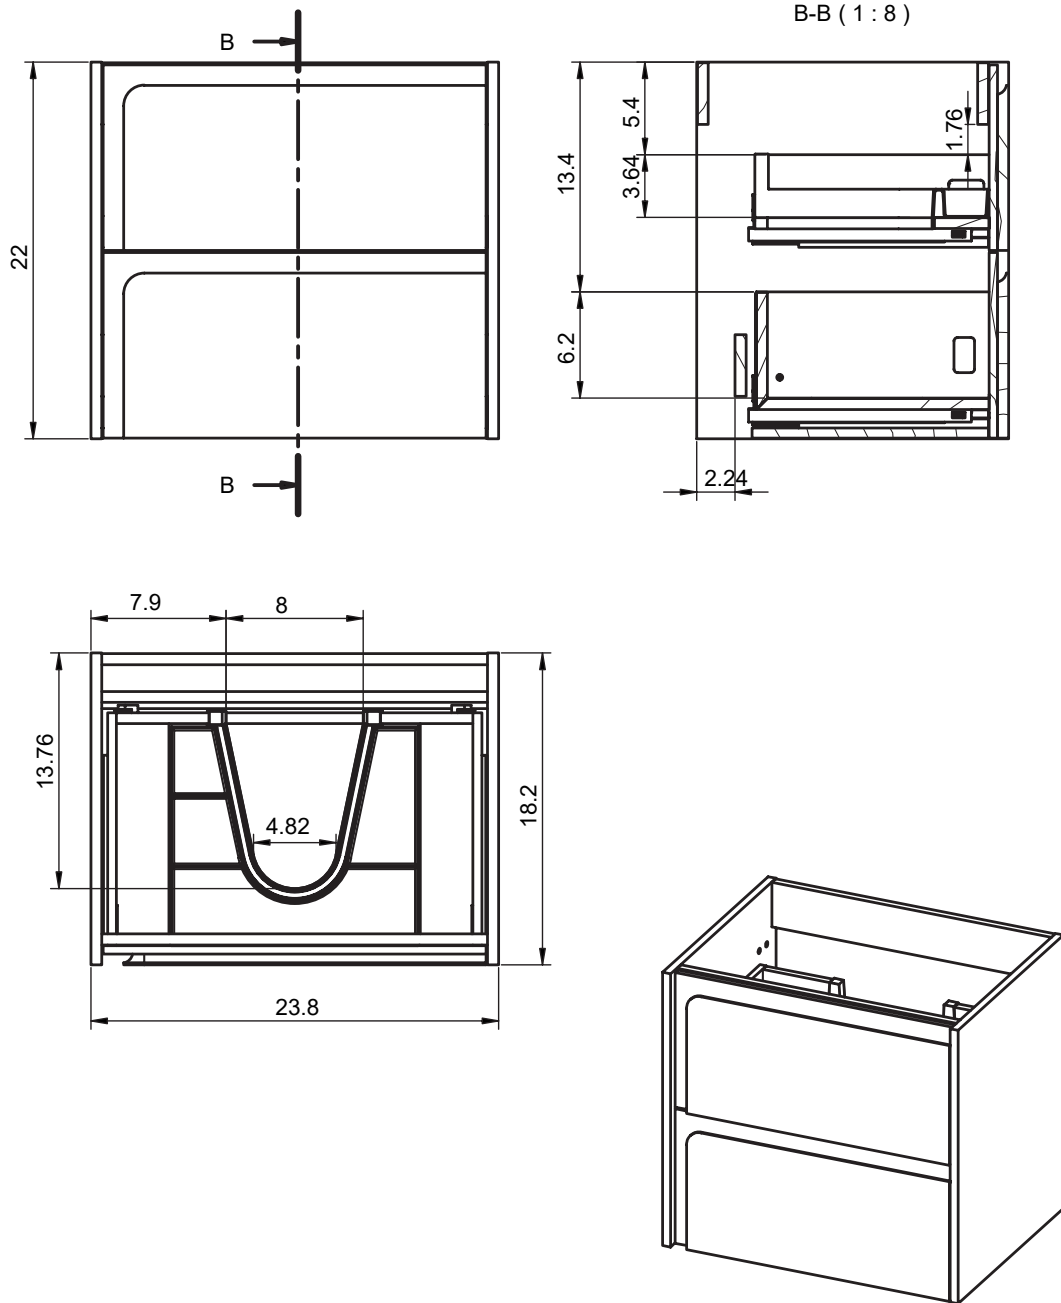

CORDOBA
TECHNICAL

CORDOBA TECHNICAL

Sides:	16mm laminate particle board
Fronts:	12mm laminate particle board + 16mm MDF
Finish:	Antibacterial matte lacquered and laminate

CORDOBA FINISHES

Fronts:

Interior:

CORDOBA DIMENSIONS

Vanity

Depth 18 Inches

Tall unit

Depth 10.8 Inches
Reversible

24" 2 Drawer Cordoba Vanity

32" 2 Drawer Cordoba Vanity

40" 2 Drawer Cordoba Vanity

40" 2 Drawer Cordoba Vanity, Left Side Bowl

40" 2 Drawer Cordoba Vanity, Right Side Bowl

48" 2 Drawer Cordoba Vanity

48" 2 Drawer Cordoba Vanity, Double Bowl

48" 2 Drawer Cordoba Vanity, Right Side Bowl

48" 2 Drawer Cordoba Vanity, Left Side Bowl

Tall unit

B-B (1:10)

REVERSIBLE