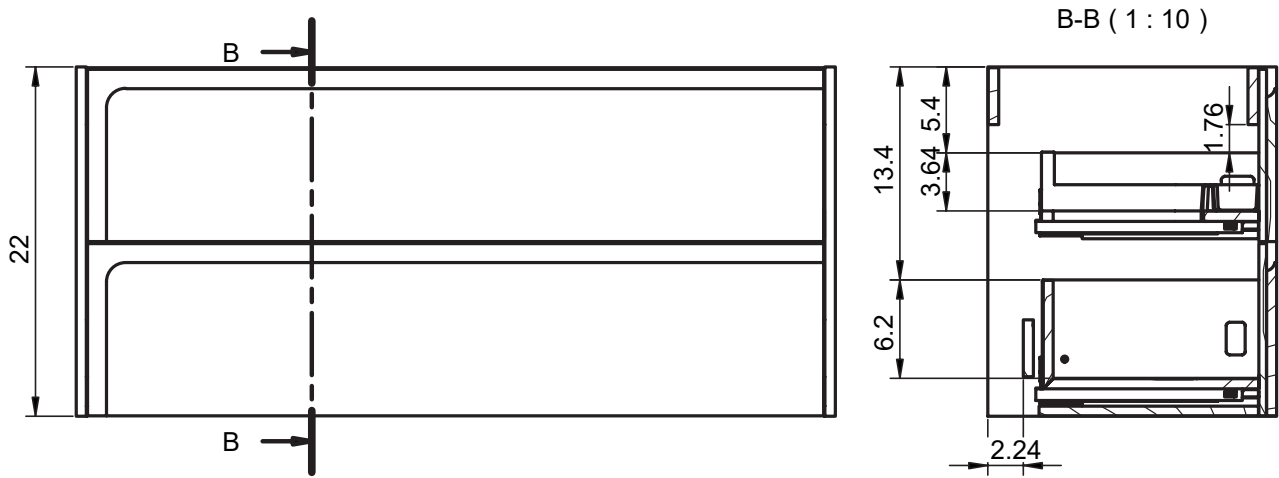

CORDOBA DIMENSIONS

Vanity

Depth 18 Inches

Tall unit

Depth 10.8 Inches
Reversible

24" 2 Drawer Cordoba Vanity

32" 2 Drawer Cordoba Vanity

40" 2 Drawer Cordoba Vanity

40" 2 Drawer Cordoba Vanity, Left Side Bowl

40" 2 Drawer Cordoba Vanity, Right Side Bowl

48" 2 Drawer Cordoba Vanity

48" 2 Drawer Cordoba Vanity, Double Bowl

48" 2 Drawer Cordoba Vanity, Right Side Bowl

48" 2 Drawer Cordoba Vanity, Left Side Bowl

Tall unit

B-B (1:10)

REVERSIBLE