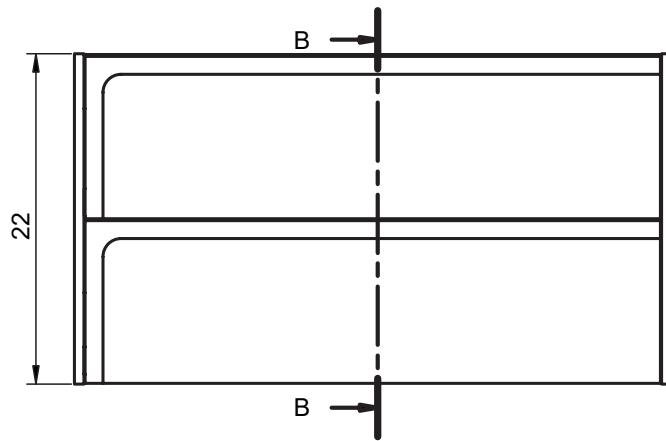

CORDOBA
TECHNICAL

CORDOBA TECHNICAL

Sides:	16mm laminate particle board
Fronts:	12mm laminate particle board + 16mm MDF
Finish:	Antibacterial matte lacquered and laminate

CORDOBA FINISHES

Fronts:

Interior:

CORDOBA DIMENSIONS

Vanity

Depth 18 Inches

Tall unit

Depth 10.8 Inches
Reversible

24" 2 Drawer Cordoba Vanity

32" 2 Drawer Cordoba Vanity

40" 2 Drawer Cordoba Vanity

40" 2 Drawer Cordoba Vanity, Left Side Bowl

40" 2 Drawer Cordoba Vanity, Right Side Bowl

48" 2 Drawer Cordoba Vanity

48" 2 Drawer Cordoba Vanity, Double Bowl

48" 2 Drawer Cordoba Vanity, Right Side Bowl

48" 2 Drawer Cordoba Vanity, Left Side Bowl

Tall unit

B-B (1:10)

REVERSIBLE