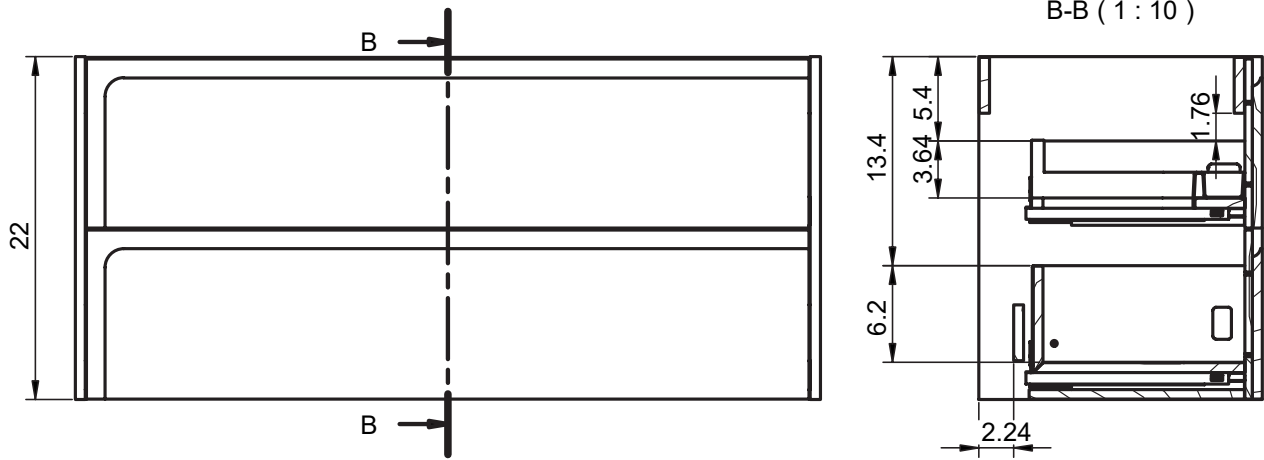

CORDOBA
TECHNICAL

CORDOBA TECHNICAL

Sides:	16mm laminate particle board
Fronts:	12mm laminate particle board + 16mm MDF
Finish:	Antibacterial matte lacquered and laminate

CORDOBA FINISHES

Fronts:

Interior:

CORDOBA DIMENSIONS

Vanity

Depth 18 Inches

Tall unit

Depth 10.8 Inches
Reversible

24" 2 Drawer Cordoba Vanity

32" 2 Drawer Cordoba Vanity

40" 2 Drawer Cordoba Vanity

40" 2 Drawer Cordoba Vanity, Left Side Bowl

40" 2 Drawer Cordoba Vanity, Right Side Bowl

48" 2 Drawer Cordoba Vanity

48" 2 Drawer Cordoba Vanity, Double Bowl

48" 2 Drawer Cordoba Vanity, Right Side Bowl

48" 2 Drawer Cordoba Vanity, Left Side Bowl

Tall unit

B-B (1:10)

REVERSIBLE