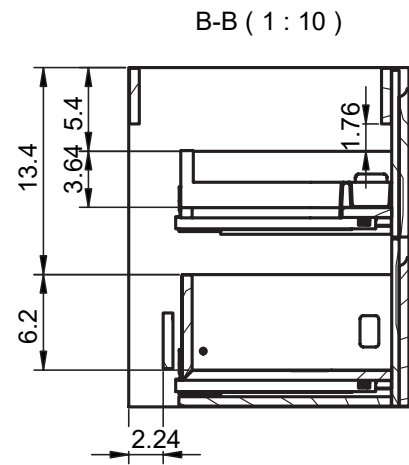

CORDOBA
TECHNICAL

CORDOBA TECHNICAL

Sides:	16mm laminate particle board
Fronts:	12mm laminate particle board + 16mm MDF
Finish:	Antibacterial matte lacquered and laminate

CORDOBA FINISHES

Fronts:

Interior:

CORDOBA DIMENSIONS

Vanity

Depth 18 Inches

Tall unit

Depth 10.8 Inches
Reversible

24" 2 Drawer Cordoba Vanity

32" 2 Drawer Cordoba Vanity

40" 2 Drawer Cordoba Vanity

40" 2 Drawer Cordoba Vanity, Left Side Bowl

40" 2 Drawer Cordoba Vanity, Right Side Bowl

48" 2 Drawer Cordoba Vanity

48" 2 Drawer Cordoba Vanity, Double Bowl

48" 2 Drawer Cordoba Vanity, Right Side Bowl

48" 2 Drawer Cordoba Vanity, Left Side Bowl

Tall unit

B-B (1:10)

REVERSIBLE