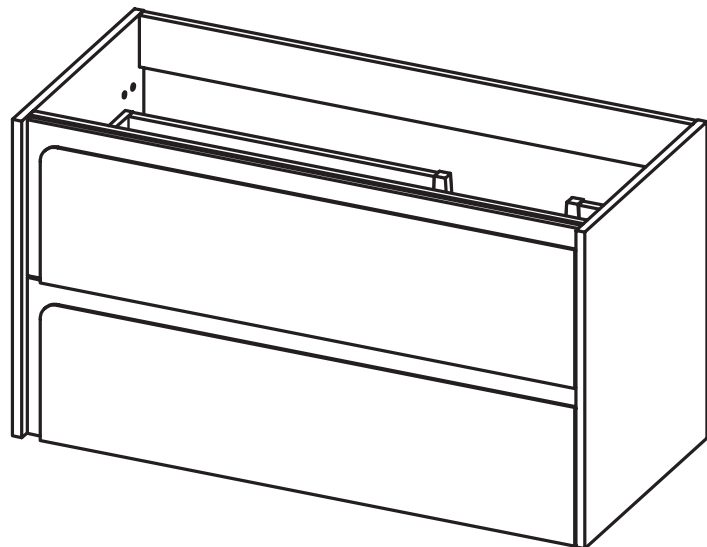

CORDOBA
TECHNICAL

CORDOBA TECHNICAL

Sides:	16mm laminate particle board
Fronts:	12mm laminate particle board + 16mm MDF
Finish:	Antibacterial matte lacquered and laminate

CORDOBA FINISHES

Fronts:

Interior:

CORDOBA DIMENSIONS

Vanity

Depth 18 Inches

Tall unit

Depth 10.8 Inches
Reversible

24" 2 Drawer Cordoba Vanity

32" 2 Drawer Cordoba Vanity

40" 2 Drawer Cordoba Vanity

40" 2 Drawer Cordoba Vanity, Left Side Bowl

40" 2 Drawer Cordoba Vanity, Right Side Bowl

48" 2 Drawer Cordoba Vanity

48" 2 Drawer Cordoba Vanity, Double Bowl

48" 2 Drawer Cordoba Vanity, Right Side Bowl

48" 2 Drawer Cordoba Vanity, Left Side Bowl

Tall unit

B-B (1:10)

REVERSIBLE