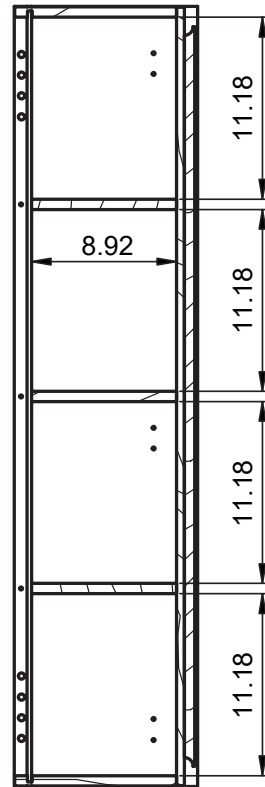

CORDOBA
TECHNICAL

CORDOBA TECHNICAL

Sides:	16mm laminate particle board
Fronts:	12mm laminate particle board + 16mm MDF
Finish:	Antibacterial matte lacquered and laminate

CORDOBA FINISHES

Fronts:

Interior:

CORDOBA DIMENSIONS

Vanity

Depth 18 Inches

Tall unit

Depth 10.8 Inches
Reversible

24" 2 Drawer Cordoba Vanity

32" 2 Drawer Cordoba Vanity

40" 2 Drawer Cordoba Vanity

40" 2 Drawer Cordoba Vanity, Left Side Bowl

40" 2 Drawer Cordoba Vanity, Right Side Bowl

48" 2 Drawer Cordoba Vanity

48" 2 Drawer Cordoba Vanity, Double Bowl

48" 2 Drawer Cordoba Vanity, Right Side Bowl

48" 2 Drawer Cordoba Vanity, Left Side Bowl

Tall unit

B-B (1:10)

REVERSIBLE