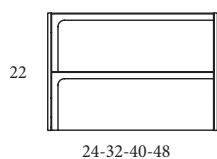

CORDOBA
TECHNICAL

CORDOBA TECHNICAL

Sides:	16mm laminate particle board
Fronts:	12mm laminate particle board + 16mm MDF
Finish:	Antibacterial matte lacquered and laminate

CORDOBA FINISHES

Fronts:

Interior:

CORDOBA DIMENSIONS

Vanity

Depth 18 Inches

Tall unit

Depth 10.8 Inches
Reversible

24" 2 Drawer Cordoba Vanity

32" 2 Drawer Cordoba Vanity

40" 2 Drawer Cordoba Vanity

40" 2 Drawer Cordoba Vanity, Left Side Bowl

40" 2 Drawer Cordoba Vanity, Right Side Bowl

48" 2 Drawer Cordoba Vanity

48" 2 Drawer Cordoba Vanity, Double Bowl

48" 2 Drawer Cordoba Vanity, Right Side Bowl

48" 2 Drawer Cordoba Vanity, Left Side Bowl

Tall unit

B-B (1:10)

REVERSIBLE