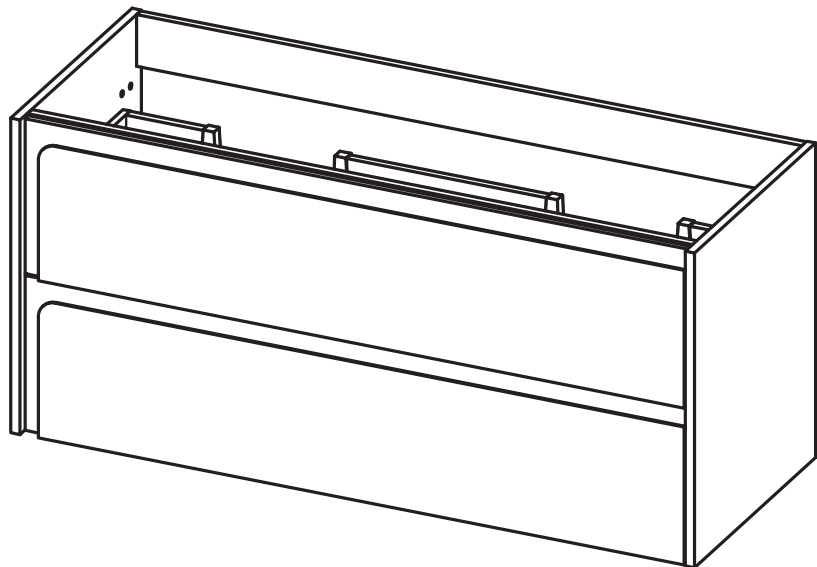

CORDOBA
TECHNICAL

CORDOBA TECHNICAL

Sides:	16mm laminate particle board
Fronts:	12mm laminate particle board + 16mm MDF
Finish:	Antibacterial matte lacquered and laminate

CORDOBA FINISHES

Fronts:

Interior:

CORDOBA DIMENSIONS

Vanity

Depth 18 Inches

Tall unit

Depth 10.8 Inches
Reversible

24" 2 Drawer Cordoba Vanity

32" 2 Drawer Cordoba Vanity

40" 2 Drawer Cordoba Vanity

40" 2 Drawer Cordoba Vanity, Left Side Bowl

40" 2 Drawer Cordoba Vanity, Right Side Bowl

48" 2 Drawer Cordoba Vanity

48" 2 Drawer Cordoba Vanity, Double Bowl

48" 2 Drawer Cordoba Vanity, Right Side Bowl

48" 2 Drawer Cordoba Vanity, Left Side Bowl

Tall unit

B-B (1:10)

REVERSIBLE