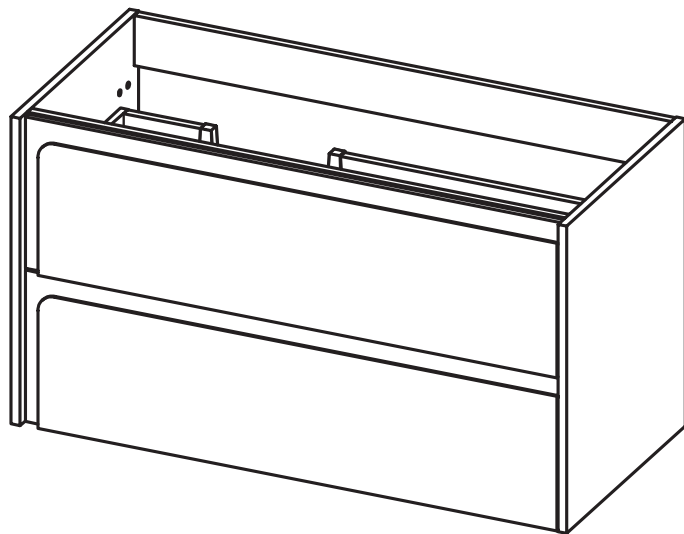

CORDOBA
TECHNICAL

CORDOBA TECHNICAL

Sides:	16mm laminate particle board
Fronts:	12mm laminate particle board + 16mm MDF
Finish:	Antibacterial matte lacquered and laminate

CORDOBA FINISHES

Fronts:

Interior:

CORDOBA DIMENSIONS

Vanity

Depth 18 Inches

Tall unit

Depth 10.8 Inches
Reversible

24" 2 Drawer Cordoba Vanity

32" 2 Drawer Cordoba Vanity

40" 2 Drawer Cordoba Vanity

40" 2 Drawer Cordoba Vanity, Left Side Bowl

40" 2 Drawer Cordoba Vanity, Right Side Bowl

48" 2 Drawer Cordoba Vanity

48" 2 Drawer Cordoba Vanity, Double Bowl

48" 2 Drawer Cordoba Vanity, Right Side Bowl

48" 2 Drawer Cordoba Vanity, Left Side Bowl

Tall unit

B-B (1:10)

REVERSIBLE