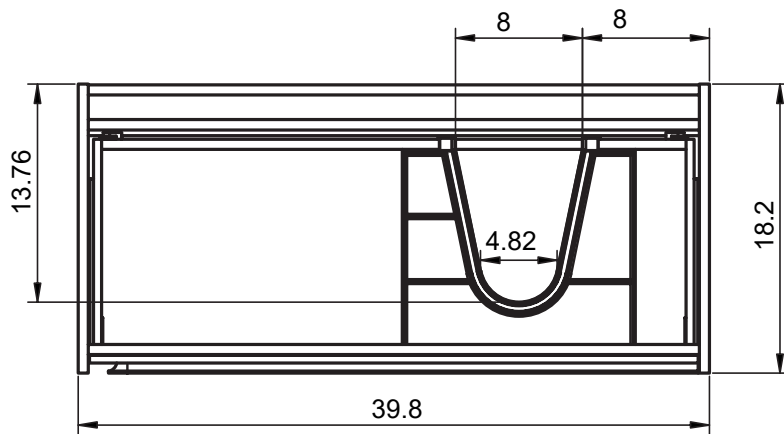

CORDOBA
TECHNICAL

CORDOBA TECHNICAL

Sides:	16mm laminate particle board
Fronts:	12mm laminate particle board + 16mm MDF
Finish:	Antibacterial matte lacquered and laminate

CORDOBA FINISHES

Fronts:

Interior:

CORDOBA DIMENSIONS

Vanity

Depth 18 Inches

Tall unit

Depth 10.8 Inches
Reversible

24" 2 Drawer Cordoba Vanity

32" 2 Drawer Cordoba Vanity

40" 2 Drawer Cordoba Vanity

40" 2 Drawer Cordoba Vanity, Left Side Bowl

40" 2 Drawer Cordoba Vanity, Right Side Bowl

48" 2 Drawer Cordoba Vanity

48" 2 Drawer Cordoba Vanity, Double Bowl

48" 2 Drawer Cordoba Vanity, Right Side Bowl

48" 2 Drawer Cordoba Vanity, Left Side Bowl

Tall unit

B-B (1:10)

REVERSIBLE