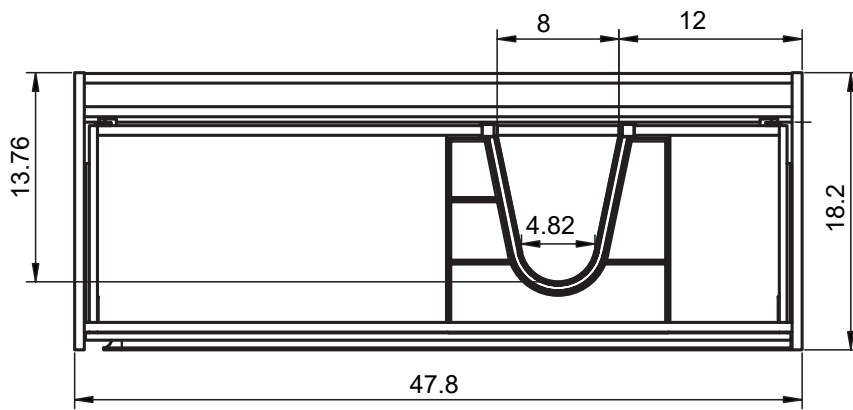

CORDOBA DIMENSIONS

Vanity

Depth 18 Inches

Tall unit

Depth 10.8 Inches
Reversible

24" 2 Drawer Cordoba Vanity

32" 2 Drawer Cordoba Vanity

40" 2 Drawer Cordoba Vanity

40" 2 Drawer Cordoba Vanity, Left Side Bowl

40" 2 Drawer Cordoba Vanity, Right Side Bowl

48" 2 Drawer Cordoba Vanity

48" 2 Drawer Cordoba Vanity, Double Bowl

48" 2 Drawer Cordoba Vanity, Right Side Bowl

48" 2 Drawer Cordoba Vanity, Left Side Bowl

Tall unit

B-B (1:10)

REVERSIBLE