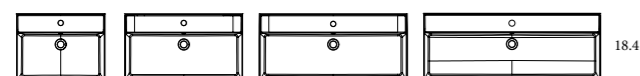

Sink

Bowl's depth: 6.8 in Sinks thickness: 3/4 in Bowl's width: 18.4 in
Widespread add a -3 (Example 80021-3) list price is +\$50 per single sink and +\$100 for Double Sinks

FLAT	SKU#	List Price
24	80021	232.90
32	80022	269.50
40	80077	385.90
40 Right Side	80096	650.00
40 Left Side	80097	650.00
48 Center Sink	80081	574.00
48 Right Side	80129	926.00
48 Left Side	80131	926.00
48 Double Sink	80047	734.50

Bowl's depth: 7 in Sink's thickness: 0.6 in
Widespread add a -3 (Example 80021-3) list price is +\$50 per single sink and +\$100 for Double Sinks

ADA	SKU#	List Price
24	83804	315.00
32	83805	389.00
40	83806	557.00
48 Center Sink	83807	798.00
48 Double Sink	83808	946.00

Bowl's depth: 5.5 in Sink's thickness: 0.68 in
Widespread add a -3 (Example 80021-3) list price is +\$50 per single sink and +\$100 for Double Sinks

IDEA	SKU#	List Price
24	76697	315.00
32	76698	389.00
40	76699	557.00
48 Center Sink	76700	798.00
48 Center Sink fits 2 faucets	76701	946.00