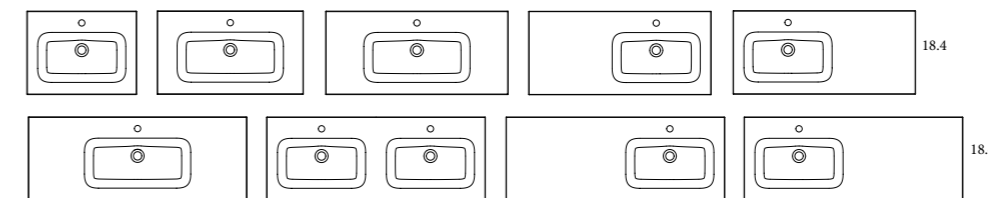

Bowl's depth: 5.7 Basin's thickness: 0.6 Bowl's width: 19.2 Bowl's width: 23.2
Widespread add a -3 (Example 80021-3) list price is +$50 per single sink and +$100 for Double Sinks

HASVIK	SKU#	List Price
24	81678	612.50
32	81679	788.00
40	81680	854.00
40 Right Side	81681	854.00
40 Right Side	81682	854.00
48 Center Sink	81683	988.00
48 Double Sink	81684	1221.00
48 Right Side	84538	1039.00
48 Left Side	84537	1039.00

For 2x24 vanities set

48 Right Side	81685	1039.00
48 Left Side	81686	1039.00