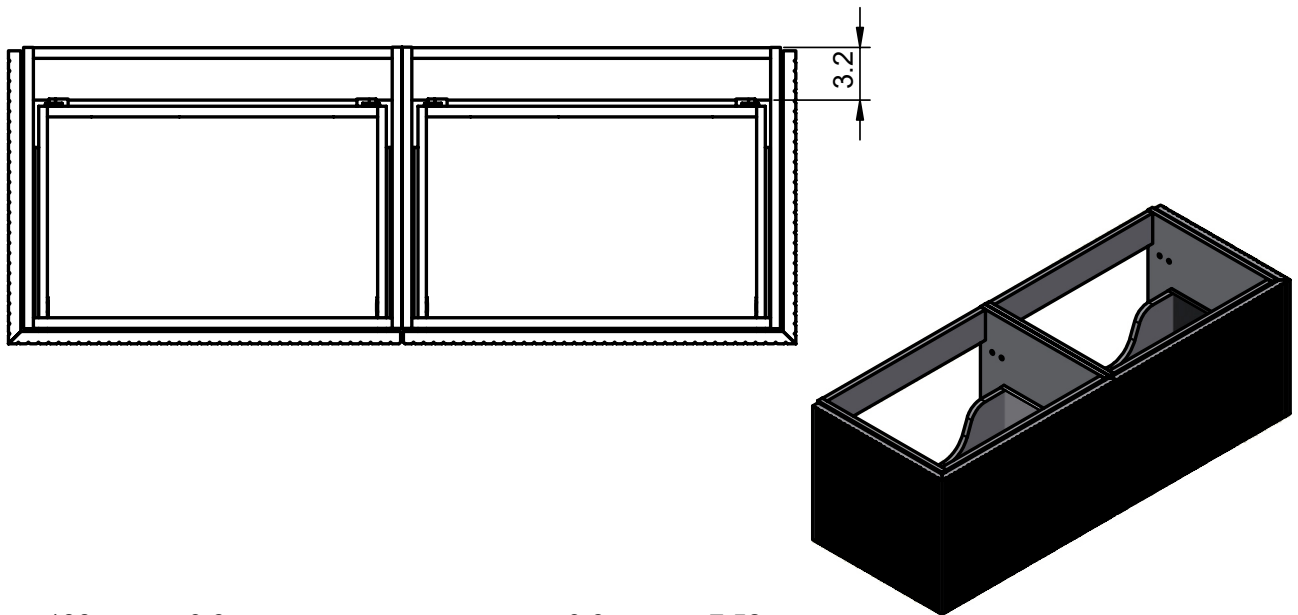

48" Single Drawer Bari Vanity - Double