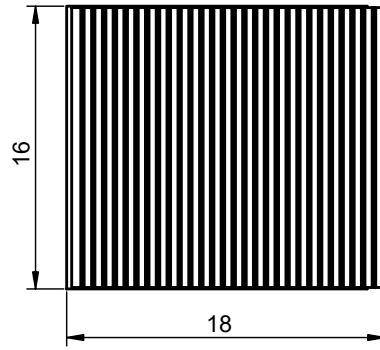

24" Single Drawer Bari Vanity