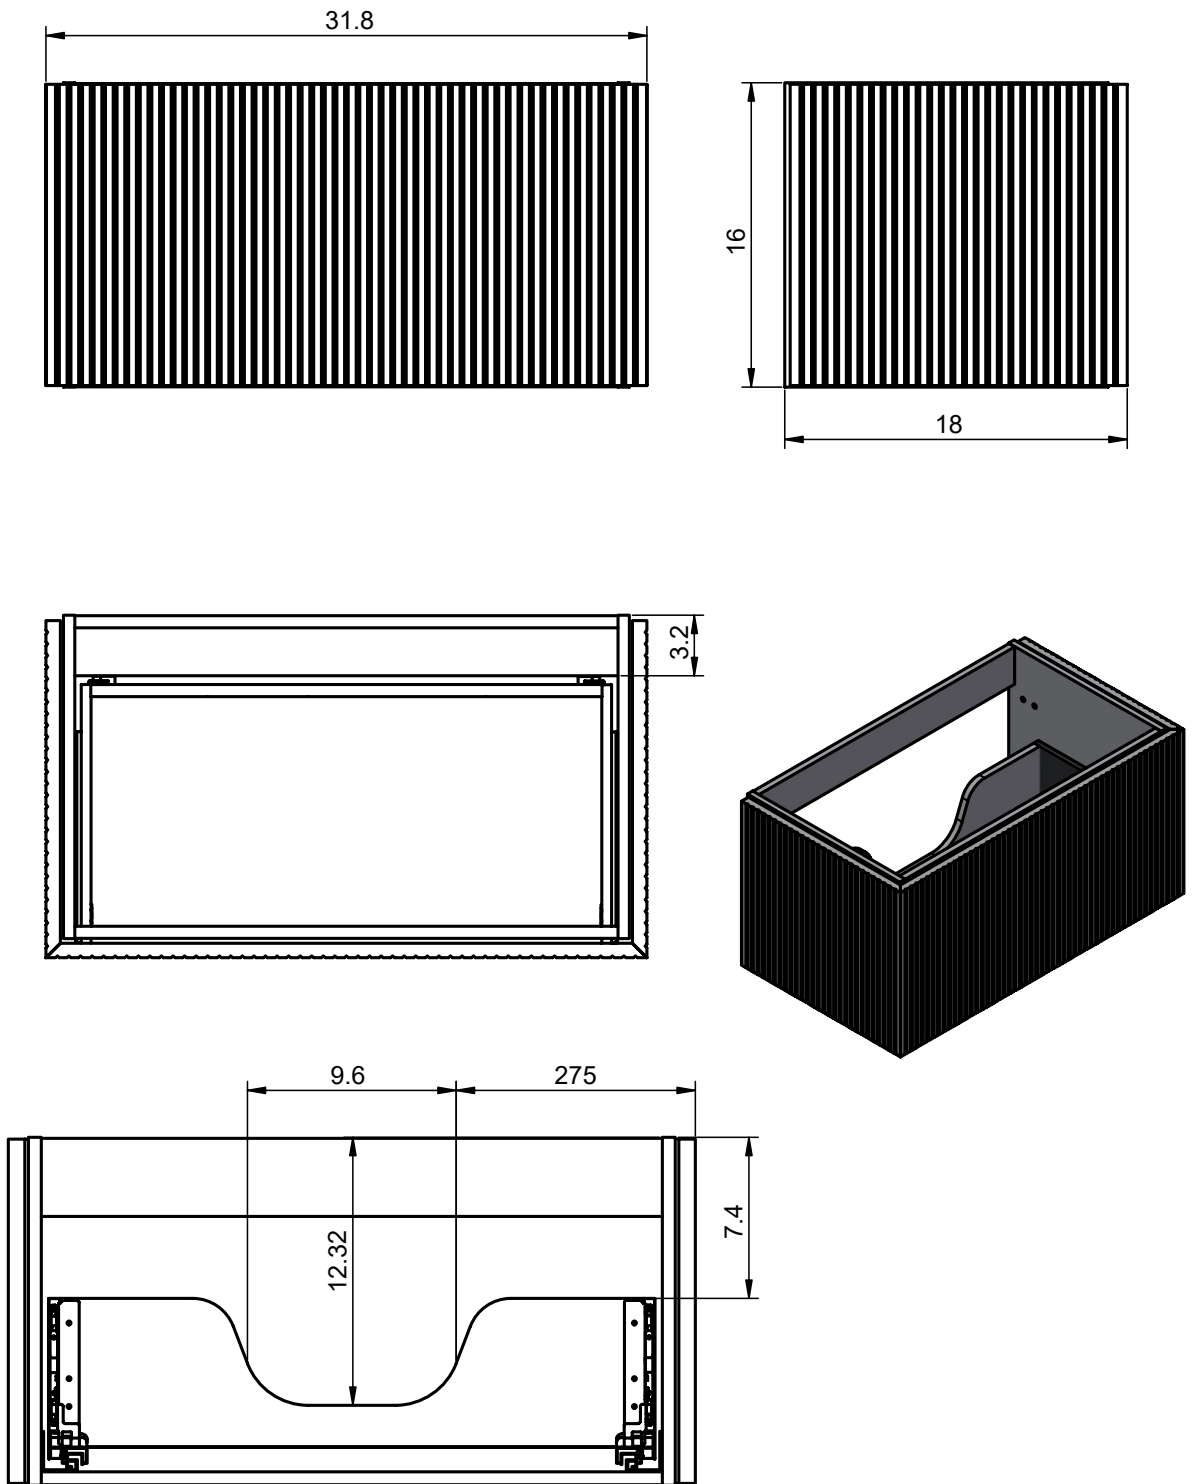

32" Single Drawer Bari Vanity