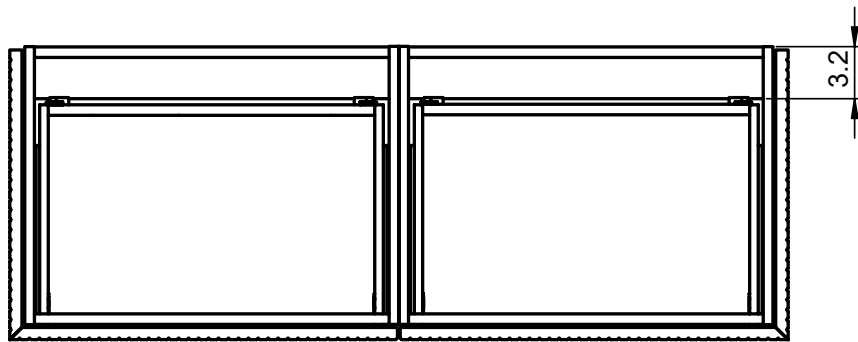

32" Single Drawer Bari Vanity - Left Side