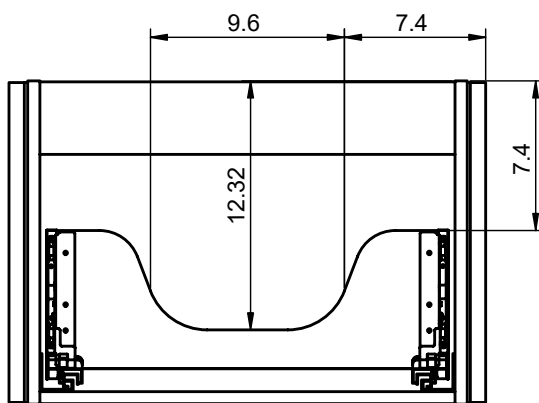

24" Single Drawer Bari Vanity