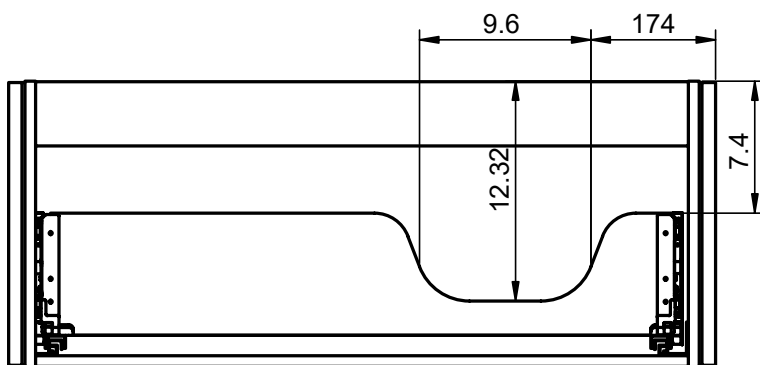

40" Single Drawer Bari Vanity - Left Side