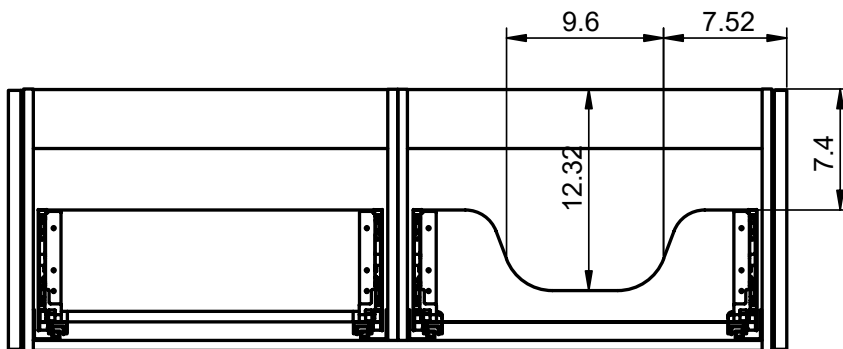

32" Single Drawer Bari Vanity - Left Side