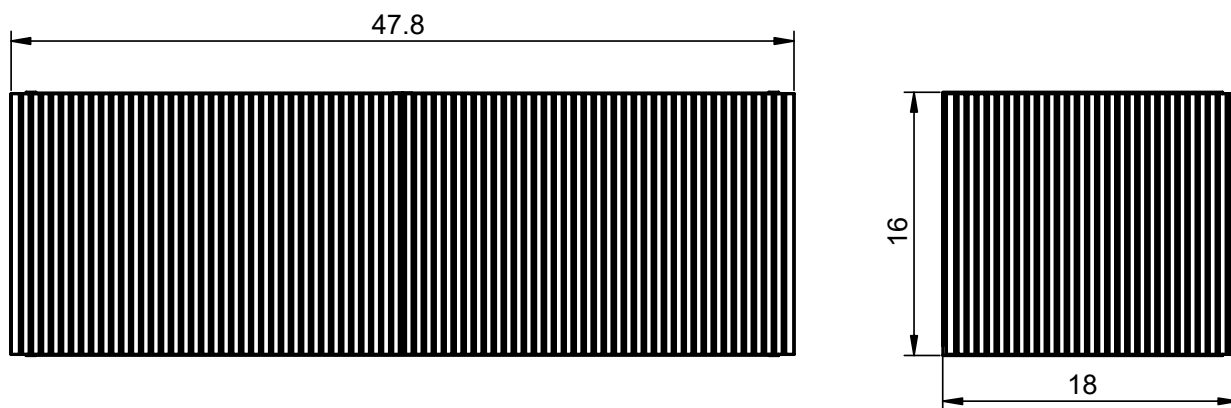

48" Single Drawer Bari Vanity - Right Side