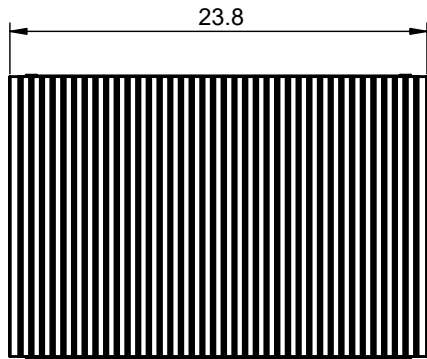

24" Single Drawer Bari Vanity