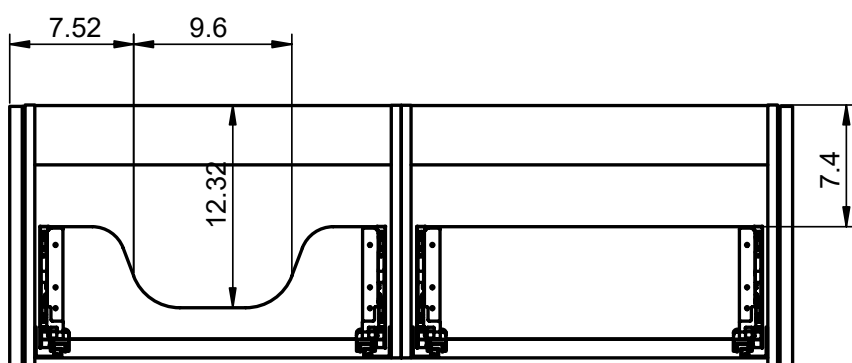

48" Single Drawer Bari Vanity - Right Side