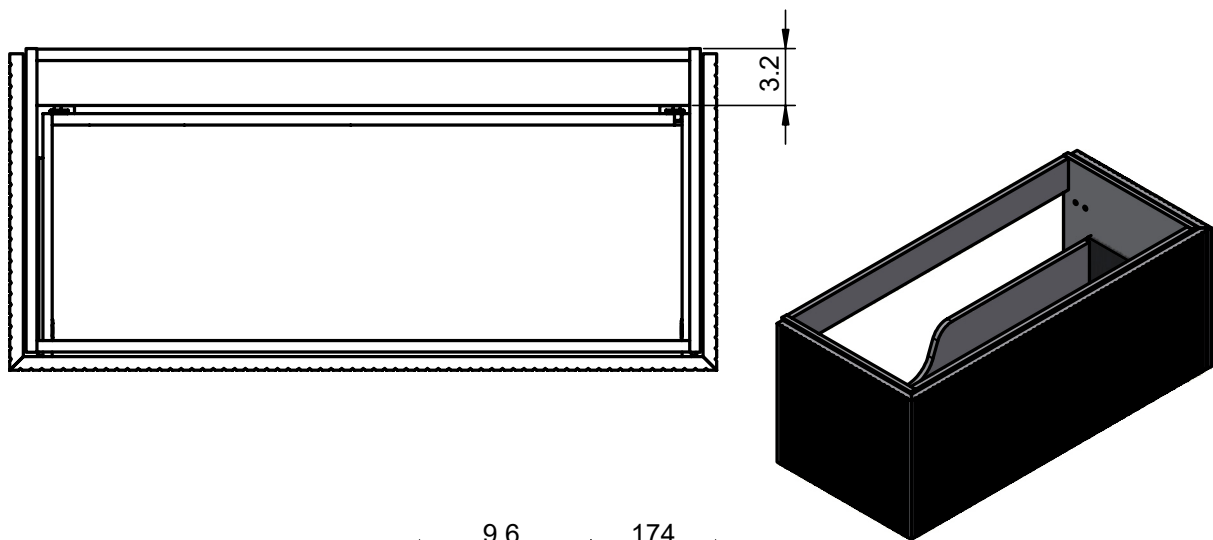

40" Single Drawer Bari Vanity - Left Side