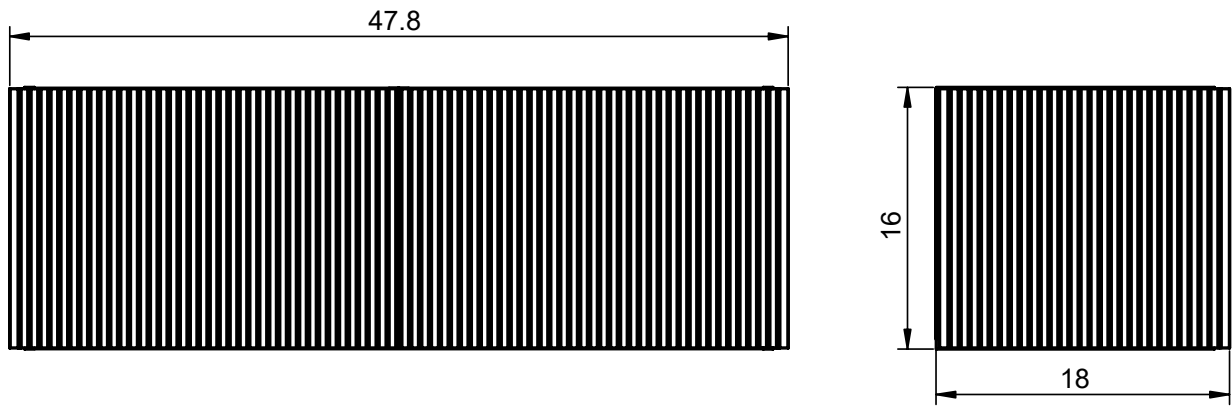

32" Single Drawer Bari Vanity - Left Side