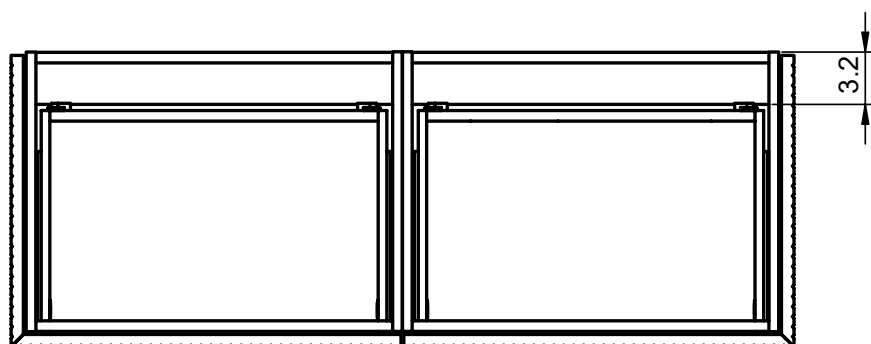

48" Single Drawer Bari Vanity - Right Side