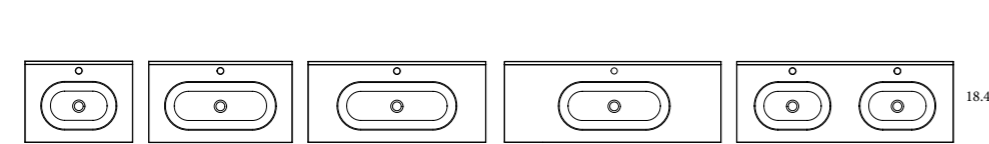

Bowl's depth: 6.8 in Sink's thickness: 3/4 in Bowl's width: 18.4 in
Widespread add a -3 (Example 80021-3) list price is +\$50 per single sink and +\$100 for Double Sinks

FLAT	SKU#	List Price
24	80021	232.90
32	80022	269.50
40	80077	385.90
40 Right Side	80096	650.00
40 Left Side	80097	650.00
48 Center Sink	80081	574.00
48 Right Side	80129	926.00
48 Left Side	80131	926.00
48 Double Sink	80047	734.50

Bowl's depth: 7 in Sink's thickness: 0.6 in
Widespread add a -3 (Example 80021-3) list price is +\$50 per single sink and +\$100 for Double Sinks

ADA	SKU#	List Price
24	83804	315.00
32	83805	389.00
40	83806	557.00
48 Center Sink	83807	798.00
48 Double Sink	83808	946.00