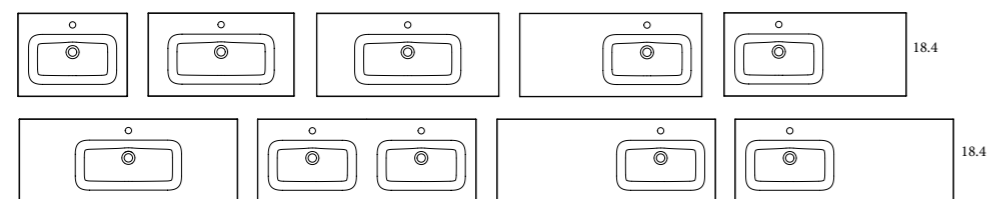

Bowl's depth: 7 in Sink's thickness: 0.6 in
Widespread add a -3 (Example 80021-3) list price is +\$50 per single sink and +\$100 for Double Sinks

ADA	SKU#	List Price
24	83804	315.00
32	83805	389.00
40	83806	557.00
48 Center Sink	83807	798.00
48 Double Sink	83808	946.00

Bowl's depth: 5.5 in Sink's thickness: 0.68 in
Widespread add a -3 (Example 80021-3) list price is +\$50 per single sink and +\$100 for Double Sinks

IDEA	SKU#	List Price
24	76697	315.00
32	76698	389.00
40	76699	557.00
48 Center Sink	76700	798.00
48 Center Sink fits 2 faucets	76701	946.00

Bowl's depth: 5.8 in Sink's thickness: 4.8 in Brackets included
Widespread add a -3 (Example 80021-3) list price is +\$50 per single sink and +\$100 for Double Sinks

LILA	SKU#	List Price
24	73517	579.00
32	73518	679.00
40	73519	779.00
48 Center Sink	73520	1049.00
48 Center Sink fits 2 faucets	76020	1100.00
48 Double Sink	73521	1100.00

Mineral marble

Bowl's depth: 5.7 Basin's thickness: 0.6 Bowl's width: 19.2 Bowl's width: 23.2
Widespread add a -3 (Example 80021-3) list price is +\$50 per single sink and +\$100 for Double Sinks

HASVIK	SKU#	List Price
24	81678	612.50
32	81679	788.00
40	81680	854.00
40 Right Side	81681	854.00
40 Right Side	81682	854.00
48 Center Sink	81683	988.00
48 Double Sink	81684	1221.00
48 Right Side	84538	1039.00
48 Left Side	84537	1039.00