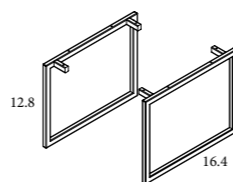

ACCESSORIES

Square
2 Legs

Blanc o	SKU#	Negr o	SKU#	List Price
	88973		88972	227.00