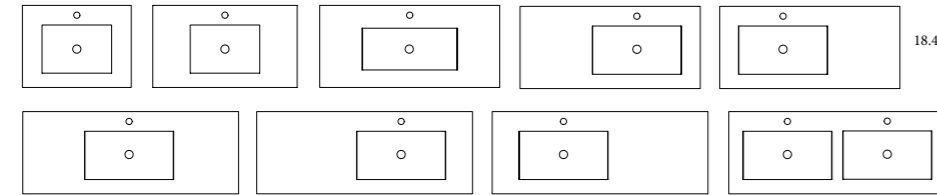

Bowl's depth: 6.8 in Sink's thickness: 3/4 in Bowl's width: 18.4 in
Widespread add a -3 (Example 80021-3) list price is +\$50 per single sink and +\$100 for Double Sinks

FLAT	SKU#	List Price
24	80021	232.90
32	80022	269.50
40	80077	385.90
40 Right Side	80096	650.00
40 Left Side	80097	650.00
48 Center Sink	80081	574.00
48 Right Side	80129	926.00
48 Left Side	80131	926.00
48 Double Sink	80047	734.50

Bowl's depth: 7 in Sink's thickness: 0.6 in
Widespread add a -3 (Example 80021-3) list price is +\$50 per single sink and +\$100 for Double Sinks

ADA	SKU#	List Price
24	83804	315.00
32	83805	389.00
40	83806	557.00
48 Center Sink	83807	798.00
48 Double Sink	83808	946.00