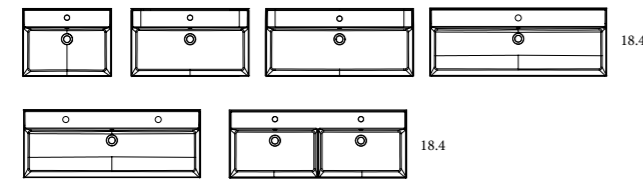

Bowl's depth: 6.8 in Sink's thickness: 3/4 in Bowl's width: 18.4 in
Widespread add a -3 (Example 80021-3) list price is +\$50 per single sink and +\$100 for Double Sinks

FLAT	SKU#	List Price
24	80021	232.90
32	80022	269.50
40	80077	385.90
40 Right Side	80096	650.00
40 Left Side	80097	650.00
48 Center Sink	80081	574.00
48 Right Side	80129	926.00
48 Left Side	80131	926.00
48 Double Sink	80047	734.50

Bowl's depth: 7 in Sink's thickness: 0.6 in
Widespread add a -3 (Example 80021-3) list price is +\$50 per single sink and +\$100 for Double Sinks

ADA	SKU#	List Price
24	83804	315.00
32	83805	389.00
40	83806	557.00
48 Center Sink	83807	798.00
48 Double Sink	83808	946.00

Bowl's depth: 5.5 in Sink's thickness: 0.68 in
Widespread add a -3 (Example 80021-3) list price is +\$50 per single sink and +\$100 for Double Sinks

IDEA	SKU#	List Price
24	76697	315.00
32	76698	389.00
40	76699	557.00
48 Center Sink	76700	798.00
48 Center Sink fits 2 faucets	76701	946.00