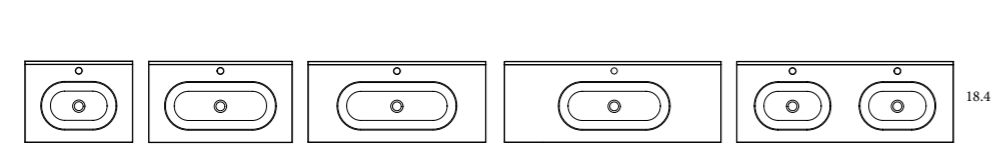

Bowl's depth: 6.8 in Sink's thickness: 3/4 in Bowl's width: 18.4 in  
Widespread add a -3 (Example 80021-3) list price is +\$50 per single sink and +\$100 for Double Sinks

FLAT	SKU#	List Price
24	80021	232.90
32	80022	269.50
40	80077	385.90
40 Right Side	80096	650.00
40 Left Side	80097	650.00
48 Center Sink	80081	574.00
48 Right Side	80129	926.00
48 Left Side	80131	926.00
48 Double Sink	80047	734.50

Bowl's depth: 7 in Sink's thickness: 0.6 in  
Widespread add a -3 (Example 80021-3) list price is +\$50 per single sink and +\$100 for Double Sinks

ADA	SKU#	List Price
24	83804	315.00
32	83805	389.00
40	83806	557.00
48 Center Sink	83807	798.00
48 Double Sink	83808	946.00