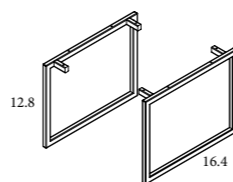

ACCESSORIES

Square
2 Legs

Blanc o	SKU#	Negr o	SKU#	List Price
88973	88972	227.00