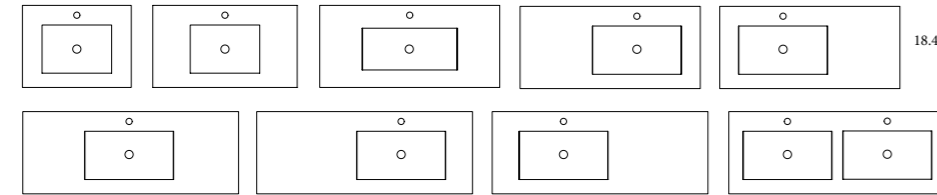

Bowl's depth: 6.8 in Sink's thickness: 3/4 in Bowl's width: 18.4 in  
Widespread add a -3 (Example 80021-3) list price is +\$50 per single sink and +\$100 for Double Sinks

FLAT	SKU#	List Price
24	80021	232.90
32	80022	269.50
40	80077	385.90
40 Right Side	80096	650.00
40 Left Side	80097	650.00
48 Center Sink	80081	574.00
48 Right Side	80129	926.00
48 Left Side	80131	926.00
48 Double Sink	80047	734.50

Bowl's depth: 7 in Sink's thickness: 0.6 in  
Widespread add a -3 (Example 80021-3) list price is +\$50 per single sink and +\$100 for Double Sinks

ADA	SKU#	List Price
24	83804	315.00
32	83805	389.00
40	83806	557.00
48 Center Sink	83807	798.00
48 Double Sink	83808	946.00