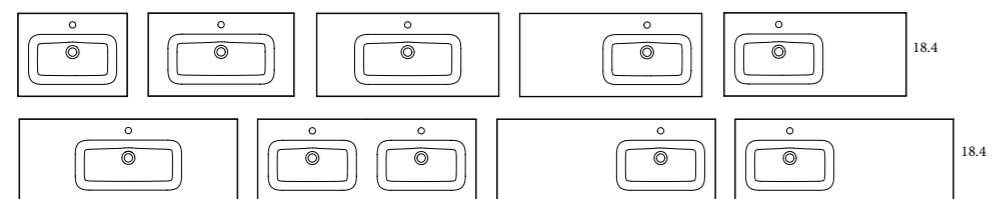

Bowl's depth: 7 in Sink's thickness: 0.6 in  
Widespread add a -3 (Example 80021-3) list price is +\$50 per single sink and +\$100 for Double Sinks

ADA	SKU#	List Price
24	83804	315.00
32	83805	389.00
40	83806	557.00
48 Center Sink	83807	798.00
48 Double Sink	83808	946.00

Bowl's depth: 5.5 in Sink's thickness: 0.68 in  
Widespread add a -3 (Example 80021-3) list price is +\$50 per single sink and +\$100 for Double Sinks

IDEA	SKU#	List Price
24	76697	315.00
32	76698	389.00
40	76699	557.00
48 Center Sink	76700	798.00
48 Center Sink fits 2 faucets	76701	946.00

Bowl's depth: 5.8 in Sink's thickness: 4.8 in Brackets included  
Widespread add a -3 (Example 80021-3) list price is +\$50 per single sink and +\$100 for Double Sinks

LILA	SKU#	List Price
24	73517	579.00
32	73518	679.00
40	73519	779.00
48 Center Sink	73520	1049.00
48 Center Sink fits 2 faucets	76020	1100.00
48 Double Sink	73521	1100.00

 Mineral marble

Bowl's depth: 5.7 Basin's thickness: 0.6 Bowl's width: 19.2 Bowl's width: 23.2  
Widespread add a -3 (Example 80021-3) list price is +\$50 per single sink and +\$100 for Double Sinks

HASVIK	SKU#	List Price
24	81678	612.50
32	81679	788.00
40	81680	854.00
40 Right Side	81681	854.00
40 Right Side	81682	854.00
48 Center Sink	81683	988.00
48 Double Sink	81684	1221.00
48 Right Side	84538	1039.00
48 Left Side	84537	1039.00