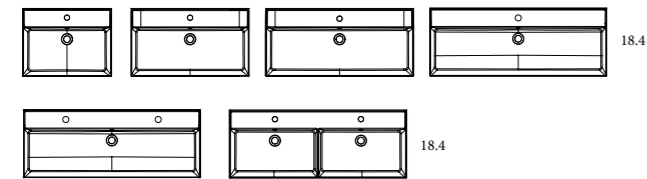

Bowl's depth: 6.8 in Sink's thickness: 3/4 in Bowl's width: 18.4 in  
Widespread add a -3 (Example 80021-3) list price is +\$50 per single sink and +\$100 for Double Sinks

FLAT	SKU#	List Price
24	80021	232.90
32	80022	269.50
40	80077	385.90
40 Right Side	80096	650.00
40 Left Side	80097	650.00
48 Center Sink	80081	574.00
48 Right Side	80129	926.00
48 Left Side	80131	926.00
48 Double Sink	80047	734.50

Bowl's depth: 7 in Sink's thickness: 0.6 in  
Widespread add a -3 (Example 80021-3) list price is +\$50 per single sink and +\$100 for Double Sinks

ADA	SKU#	List Price
24	83804	315.00
32	83805	389.00
40	83806	557.00
48 Center Sink	83807	798.00
48 Double Sink	83808	946.00

Bowl's depth: 5.5 in Sink's thickness: 0.68 in  
Widespread add a -3 (Example 80021-3) list price is +\$50 per single sink and +\$100 for Double Sinks

IDEA	SKU#	List Price
24	76697	315.00
32	76698	389.00
40	76699	557.00
48 Center Sink	76700	798.00
48 Center Sink fits 2 faucets	76701	946.00