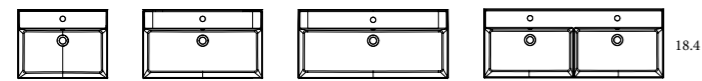

Ceramic

Bowl's depth: 5.8 in Sink's thickness: 4.8 in - Brackets included
Widespread add a -3 (Example 80021-3) list price is +$50 per single sink and +$100 for Double Sinks

LILA	SKU#
24	579.00
32	679.00
40	779.00
48 Double Sink	1100.00

Mineral marble

Bowl's depth: 5.7 Basin's thickness: 0.6 Bowl's width: 19.2 Bowl's width: 23.2
Widespread add a -3 (Example 80021-3) list price is +$50 per single sink and +$100 for Double Sinks

HASVIK	SKU#	List Price
24	81678	612.50
32	81679	788.00
40	81680	854.00
40 Right Side	81681	854.00
40 Left Side	81682	854.00
48 Double Sink	81684	1221.00

Bowl's depth: 4.8 in Sink's thickness: 1 in Bowl's width: 20 in (for 24-32-40-48) / 18 in (for 48 double sink)
Widespread add a -3 (Example 80021-3) list price is +$50 per single sink and +$100 for Double Sinks

SLIM graphite	SKU#	List Price
24	88968	683.00
32	84553	805.00
40	84554	980.00
48 Double Sink	84556	1600.00

NANTES	Color Options									List Price
	B-Ada	Cotton	Griggio	Musgo	Avio	Quarzo	Ceniza	Navy	Black	
24	88974	83747	71157	85725	83741	73458	83740	85661	71161	736.00
32	88975	83734	71158	85726	83743	73459	83742	85663	71162	793.00
40	88976	83737	71159	85727	83745	73460	83744	85665	71163	1055.00
48 Double Sink	88977	83748	71160	85728	85668	73461	85667	85669	71164	1404.00

Widespread add a -3 (Example 80021-3) list price is +$50 per single sink and +$100 for Double Sinks

Ceramic

	SKU#	List Price		SKU#	List Price		SKU#	List Price		SKU#	List Price
Iria 18.4x14.4x5	80847	410.00	Essence 19x13.6x5	80848	452.00	Garbo 17x6	80354	359.00	Garbo Negro 17x6	81722	359.00

COLORS	Color Options										List Price	
	B-Ada	Cotton	Griggio	Musgo	Avio	Quarzo	Ceniza	Navy	Black	B-Britto		
14.8x4.8	87434	88012	70322	87429	87424	72208	87439	87345	88461	535.00	70310	535.00

Solid surface