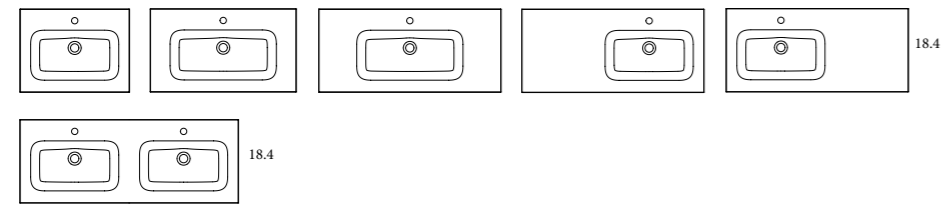

	ADA	SKU#	List Price
	24	83804	315.00
	32	83805	389.00
	40	83806	557.00
	48 Double Sink	83808	946.00

Bowl's depth: 7 in Sink's thickness: 0.6 in Widespread add a -3 (Example 80021-3) list price is +\$50 per single sink and +\$100 for Double Sinks, 6 cm

	IDEA	SKU#	List Price
	24	76697	315.00
	32	76698	389.00
	40	76699	557.00

Bowl's depth: 5.5 in Sink's thickness: 0.68 in Widespread add a -3 (Example 80021-3) list price is +\$50 per single sink and +\$100 for Double Sinks

 Ceramic

Bowl's depth: 5.8 in Sink's thickness: 4.8 in - Brackets included
Widespread add a -3 (Example 80021-3) list price is +\$50 per single sink and +\$100 for Double Sinks

LILA	SKU#
24	579.00
32	679.00
40	779.00
48 Double Sink	1100.00

 Mineral marble

Bowl's depth: 5.7 Basin's thickness: 0.6 Bowl's width: 19.2 Bowl's width: 23.2
Widespread add a -3 (Example 80021-3) list price is +\$50 per single sink and +\$100 for Double Sinks

HASVIK	SKU#	List Price
24	81678	612.50
32	81679	788.00
40	81680	854.00
40 Right Side	81681	854.00
40 Left Side	81682	854.00
48 Double Sink	81684	1221.00