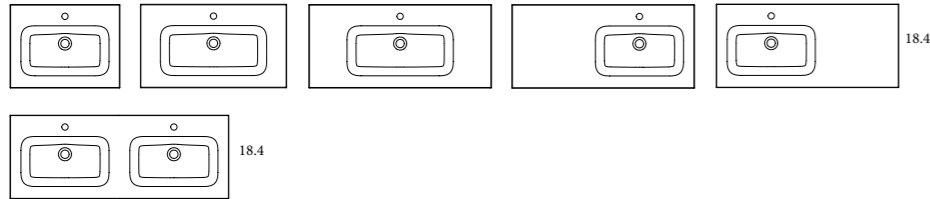

ADA

ADA	SKU#	List Price
24	83804	315.00
32	83805	389.00
40	83806	557.00
48 Double Sink	83808	946.00

Bowl's depth: 7 in Sink's thickness: 0.6 in
Widespread add a -3 (Example 80021-3) list price is +\$50 per single sink and +\$100 for Double Sinks

IDEA

IDEA	SKU#	List Price
24	76697	315.00
32	76698	389.00
40	76699	557.00

Bowl's depth: 5.5 in Sink's thickness: 0.68 in
Widespread add a -3 (Example 80021-3) list price is +\$50 per single sink and +\$100 for Double Sinks

Bowl's depth: 5.8 in Sink's thickness: 4.8 in - Brackets included
Widespread add a -3 (Example 80021-3) list price is +\$50 per single sink and +\$100 for Double Sinks

LILA	SKU#	List Price
24	73517	579.00
32	73518	679.00
40	73519	779.00
48 Double Sink	73521	1100.00

Mineral marble

Bowl's depth: 5.7 Basin's thickness: 0.6 Bowl's width: 19.2 Bowl's width: 23.2
Widespread add a -3 (Example 80021-3) list price is +\$50 per single sink and +\$100 for Double Sinks

HASVIK	SKU#	List Price
24	81678	612.50
32	81679	788.00
40	81680	854.00
40 Right Side	81681	854.00
40 Left Side	81682	854.00
48 Double Sink	81684	1221.00