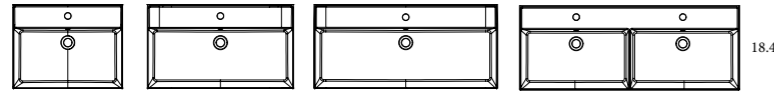

SINKS

Ceramic

FLAT	SKU#	List Price
24	80021	232.90
28	80597	269.50
32	80022	269.50
40	80077	385.90
40 Right Side	80096	650.00
40 Left Side	80097	650.00
48 Double Sink	80047	734.50

Bowl's depth: 6.8 in Sinks thickness: 3/4 in Bowl's width: 18.4 in
Widespread add a -3 (Example 80021-3) list price is +\$50 per single sink and +\$100 for Double Sinks

ADA

ADA	SKU#	List Price
24	83804	315.00
32	83805	389.00
40	83806	557.00
48 Double Sink	83808	946.00

Bowl's depth: 7 in Sink's thickness: 0.6 in
Widespread add a -3 (Example 80021-3) list price is +\$50 per single sink and +\$100 for Double Sinks

IDEA

IDEA	SKU#	List Price
24	76697	315.00
32	76698	389.00
40	76699	557.00

Bowl's depth: 5.5 in Sink's thickness: 0.68 in
Widespread add a -3 (Example 80021-3) list price is +\$50 per single sink and +\$100 for Double Sinks