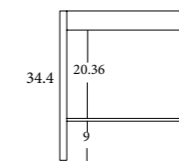

For Integrated Sink

	Costa	Valenti	B-ada	Ceniza	List Price
	SKU#	SKU#	SKU#	SKU#	
24	76183	70940	70943	70946	1029.00
32	76184	70941	70944	70947	1059.00
40	76185	70942	70945	70948	1088.00

* This option always has upper piece + lower shelf

QUADRO

Lucena Bath