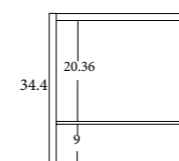

For Vessel Sink

	Costa	Valenti	B-ada	Ceniza	List Price
	SKU#	SKU#	SKU#	SKU#	
24	76186	70964	70967	70970	891.00
32	76187	70965	70968	70971	954.00
40	76188	70966	70969	70972	1021.00

* This option always has top + lower shelf