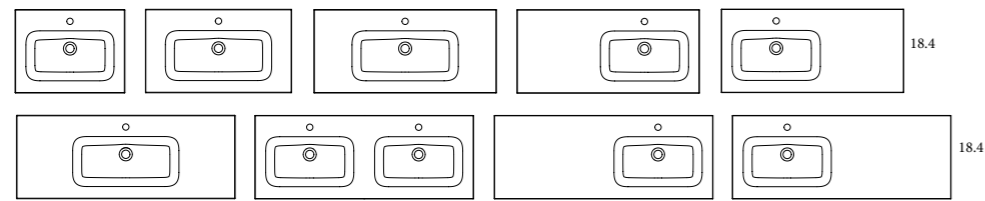

Bowl's depth: 6.8 in Sinks thickness: 3/4 in Bowl's width: 18.4 in
Widespread add a -3 (Example 80021-3) list price is +\$50 per single sink and +\$100 for Double Sinks

ADA	SKU#	List Price
24	83804	315.00
32	83805	389.00
40	83806	557.00
48 Center Sink	83807	798.00
48 Double Sink	83808	946.00

Bowl's depth: 7 in Sink's thickness: 0.6 in
Widespread add a -3 (Example 80021-3) list price is +\$50 per single sink and +\$100 for Double Sinks

IDEA	SKU#	List Price
24	76697	315.00
32	76698	389.00
40	76699	557.00
48 Center Sink	76700	798.00
48 Center Sink fits 2 faucets	76701	946.00

Bowl's depth: 5.5 in Sink's thickness: 0.68 in
Widespread add a -3 (Example 80021-3) list price is +\$50 per single sink and +\$100 for Double Sinks

LILA	SKU#	List Price
24	73517	579.00
32	73518	679.00
40	73519	779.00
48 Center Sink	73520	1049.00
48 Center Sink fits 2 faucets	76020	1100.00
48 Double Sink	73521	1100.00

Bowl's depth: 5.8 in Sink's thickness: 4.8 in · Brackets included
Widespread add a -3 (Example 80021-3) list price is +\$50 per single sink and +\$100 for Double Sinks

 Mineral marble

Bowl's depth: 5.7 Basin's thickness: 0.6 Bowl's width: 19.2 Bowl's width: 23.2
Widespread add a -3 (Example 80021-3) list price is +\$50 per single sink and +\$100 for Double Sinks