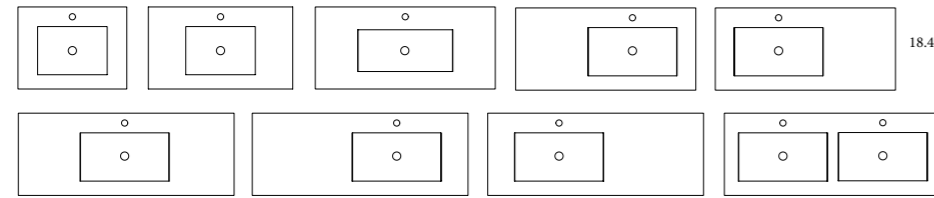

Soft-close drawers

Full-extraction drawer

Textile drawer

Antibacterial lacquer

Sink

 Ceramic

Bowl's depth: 6.8 in Sinks thickness: 3/4 in Bowl's width: 18.4 in
Widespread add a -3 (Example 80021-3) list price is +\$50 per single sink and +\$100 for Double Sinks

FLAT	SKU#	List Price
24	80021	232.90
32	80022	269.50
40	80077	385.90
40 Right Side	80096	650.00
40 Left Side	80097	650.00
48 Center Sink	80081	574.00
48 Right Side	80129	926.00
48 Left Side	80131	926.00
48 Double Sink	80047	734.50