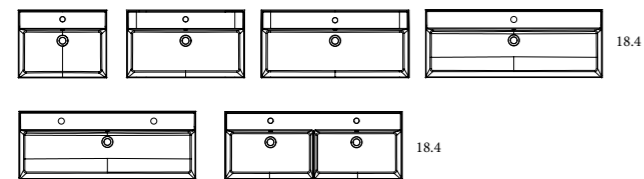

Soft-close drawers

Full-extraction drawer

Textile drawer

Antibacterial lacquer

Sink

 Ceramic

Bowl's depth: 6.8 in Sinks thickness: 3/4 in Bowl's width: 18.4 in
Widespread add a -3 (Example 80021-3) list price is +\$50 per single sink and +\$100 for Double Sinks

FLAT	SKU#	List Price
24	80021	232.90
32	80022	269.50
40	80077	385.90
40 Right Side	80096	650.00
40 Left Side	80097	650.00
48 Center Sink	80081	574.00
48 Right Side	80129	926.00
48 Left Side	80131	926.00
48 Double Sink	80047	734.50

Bowl's depth: 7 in Sink's thickness: 0.6 in
Widespread add a -3 (Example 80021-3) list price is +\$50 per single sink and +\$100 for Double Sinks

ADA	SKU#	List Price
24	83804	315.00
32	83805	389.00
40	83806	557.00
48 Center Sink	83807	798.00
48 Double Sink	83808	946.00

Bowl's depth: 5.5 in Sink's thickness: 0.68 in
Widespread add a -3 (Example 80021-3) list price is +\$50 per single sink and +\$100 for Double Sinks

IDEA	SKU#	List Price
24	76697	315.00
32	76698	389.00
40	76699	557.00
48 Center Sink	76700	798.00
48 Center Sink fits 2 faucets	76701	946.00