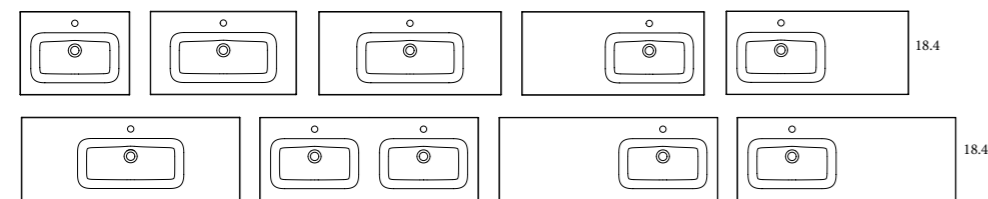

Bowl's depth: 7 in Sink's thickness: 0.6 in
Widespread add a -3 (Example 80021-3) list price is +\$50 per single sink and +\$100 for Double Sinks

ADA	SKU#	List Price
24	83804	315.00
32	83805	389.00
40	83806	557.00
48 Center Sink	83807	798.00
48 Double Sink	83808	946.00

Bowl's depth: 5.5 in Sink's thickness: 0.68 in
Widespread add a -3 (Example 80021-3) list price is +\$50 per single sink and +\$100 for Double Sinks

IDEA	SKU#	List Price
24	76697	315.00
32	76698	389.00
40	76699	557.00
48 Center Sink	76700	798.00
48 Center Sink fits 2 faucets	76701	946.00

Bowl's depth: 5.8 in Sink's thickness: 4.8 in - Brackets included
Widespread add a -3 (Example 80021-3) list price is +\$50 per single sink and +\$100 for Double Sinks

LILA	SKU#	List Price
24	73517	579.00
32	73518	679.00
40	73519	779.00
48 Center Sink	73520	1049.00
48 Center Sink fits 2 faucets	76020	1100.00
48 Double Sink	73521	1100.00

 Mineral marble

Bowl's depth: 5.7 Basin's thickness: 0.6 Bowl's width: 19.2 Bowl's width: 23.2
Widespread add a -3 (Example 80021-3) list price is +\$50 per single sink and +\$100 for Double Sinks

HASVIK	SKU#	List Price
24	81678	612.50
32	81679	788.00
40	81680	854.00
40 Right Side	81681	854.00
40 Left Side	81682	854.00
48 Center Sink	81683	988.00
48 Double Sink	81684	1221.00
48 Right Side	84538	1039.00
48 Left Side	84537	1039.00