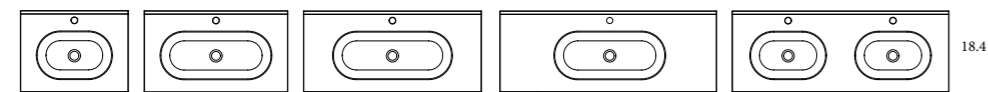

Soft-close drawers

Full-extraction drawer

Textile drawer

Antibacterial lacquer

Sink

 Ceramic

Bowl's depth: 6.8 in Sinks thickness: 3/4 in Bowl's width: 18.4 in
Widespread add a -3 (Example 80021-3) list price is +\$50 per single sink and +\$100 for Double Sinks

FLAT	SKU#	List Price
24	80021	232.90
32	80022	269.50
40	80077	385.90
40 Right Side	80096	650.00
40 Left Side	80097	650.00
48 Center Sink	80081	574.00
48 Right Side	80129	926.00
48 Left Side	80131	926.00
48 Double Sink	80047	734.50