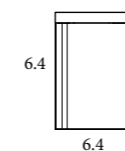

Ceniza 1door Matte Lacquered
16 x 22 x 8.8 in SKU# 88106

Aliso 1door Laminate
16 x 22 x 8.8 in SKU# 70821
*Graphite Handle

Costa 1door Laminate
16 x 22 x 8.8 in SKU# 76711
*Graphite Handle

Interior 1 glass shelf