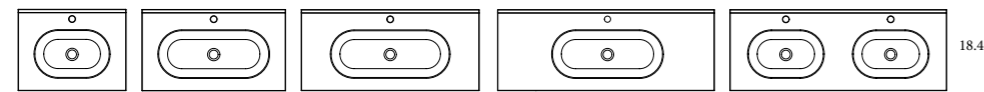

Antibacterial Matt lacquered

Natural wood structure

Soft-close doors

Soft-close drawers

Full-extraction drawer

Metallic drawer

Integrated organizer

Sink		FLAT	SKU#	List Price
Ceramic 	24		80021	232.90
	32		80022	269.50
	40		80077	385.90
	40 Right Side		80096	650.00
	40 Left Side		80097	650.00
	48 Center Sink		80081	574.00
	48 Right Side		80129	926.00
	48 Left Side		80131	926.00
	48 Double Sink		80047	734.50

Bowl's depth: 6.8 in Sinks thickness: 3/4 in Bowl's width: 18.4 in
Widespread add a -3 (Example 80021-3) list price is +\$50 per single sink and +\$100 for Double Sinks

ADA	SKU#	List Price
24	83804	315.00
32	83805	389.00
40	83806	557.00
48 Center Sink	83807	798.00
48 Double Sink	83808	946.00

Bowl's depth: 7 in Sink's thickness: 0.6 in
Widespread add a -3 (Example 80021-3) list price is +\$50 per single sink and +\$100 for Double Sinks

IDEA	SKU#	List Price
24	76697	315.00
32	76698	389.00
40	76699	557.00
48 Center Sink	76700	798.00
48 Center Sink fits 2 faucets	76701	946.00