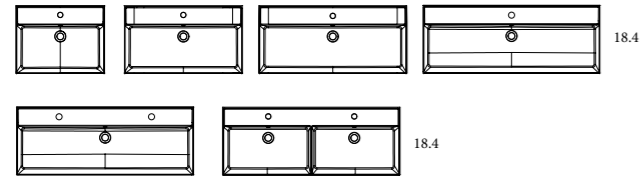

IDEA	SKU#	List Price
24	76697	315.00
32	76698	389.00
40	76699	557.00
48 Center Sink	76700	798.00
48 Center Sink fits 2 faucets	76701	946.00

Bowl's depth: 5.5 in Sink's thickness: 0.68 in
Widespread add a -3 (Example 80021-3) list price is +$50 per single sink and +$100 for Double Sinks