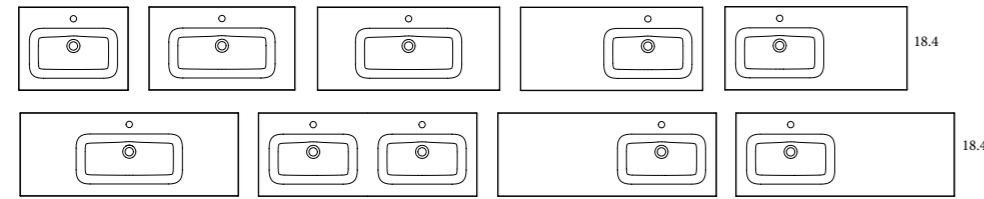

Bowl's depth: 6.8 in Sinks thickness: 3/4 in Bowl's width: 18.4 in
Widespread add a -3 (Example 80021-3) list price is +\$50 per single sink and +\$100 for Double Sinks

ADA	SKU#	List Price
24	83804	315.00
32	83805	389.00
40	83806	557.00
48 Center Sink	83807	798.00
48 Double Sink	83808	946.00

Bowl's depth: 7 in Sink's thickness: 0.6 in
Widespread add a -3 (Example 80021-3) list price is +\$50 per single sink and +\$100 for Double Sinks

IDEA	SKU#	List Price
24	76697	315.00
32	76698	389.00
40	76699	557.00
48 Center Sink	76700	798.00
48 Center Sink fits 2 faucets	76701	946.00

Bowl's depth: 5.5 in Sink's thickness: 0.68 in
Widespread add a -3 (Example 80021-3) list price is +\$50 per single sink and +\$100 for Double Sinks

LILA	SKU#	List Price
24	73517	579.00
32	73518	679.00
40	73519	779.00
48 Center Sink	73520	1049.00
48 Center Sink fits 2 faucets	76020	1100.00
48 Double Sink	73521	1100.00

Bowl's depth: 5.8 in Sink's thickness: 4.8 in - Brackets included
Widespread add a -3 (Example 80021-3) list price is +\$50 per single sink and +\$100 for Double Sinks

Mineral marble

HASVIK	SKU#	List Price
24	81678	612.50
32	81679	788.00
40	81680	854.00
40 Right Side	81681	854.00
40 Right Side	81682	854.00
48 Center Sink	81683	988.00
48 Double Sink	81684	1221.00
48 Right Side	84538	1039.00
48 Left Side	84537	1039.00