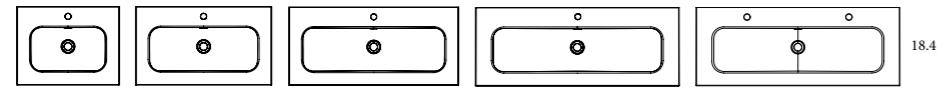

Antibacterial Matt lacquered

Natural wood structure

Soft-close doors

Soft-close drawers

Full-extraction drawer

Metallic drawer

Integrated organizer

Sink		FLAT	SKU#	List Price
Ceramic 	24		80021	232.90
	32		80022	269.50
	40		80077	385.90
	40 Right Side		80096	650.00
	40 Left Side		80097	650.00
	48 Center Sink		80081	574.00
	48 Right Side		80129	926.00
	48 Left Side		80131	926.00
	48 Double Sink		80047	734.50

Bowl's depth: 6.8 in Sinks thickness: 3/4 in Bowl's width: 18.4 in
Widespread add a -3 (Example 80021-3) list price is +\$50 per single sink and +\$100 for Double Sinks

ADA	SKU#	List Price
24	83804	315.00
32	83805	389.00
40	83806	557.00
48 Center Sink	83807	798.00
48 Double Sink	83808	946.00

Bowl's depth: 7 in Sink's thickness: 0.6 in
Widespread add a -3 (Example 80021-3) list price is +\$50 per single sink and +\$100 for Double Sinks

IDEA	SKU#	List Price
24	76697	315.00
32	76698	389.00
40	76699	557.00
48 Center Sink	76700	798.00
48 Center Sink fits 2 faucets	76701	946.00