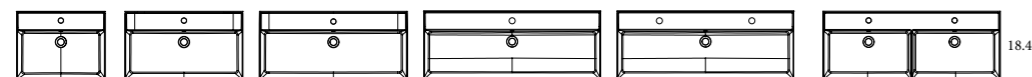

SINK

LILA	SKU#	List Price
24	73517	579.00
32	73518	679.00
40	73519	779.00
48 Center Sink	73520	1049.00
48 Center Sink Fits 2 Facets	76020	1100.00
48 Double Sink	73521	1000.00

Bowl's depth: 5.8 in Sink's thickness: 4.8 in - Brackets included
Widespread add a -3 (Example 80021-3) list price is +$50 per single sink and +$100 for Double Sinks

Solid Mineral Marble Washbasin