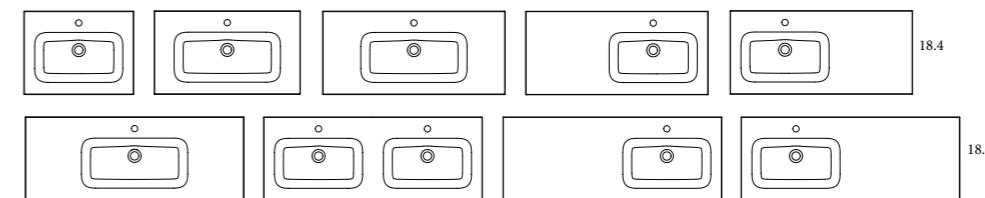

Bowl's depth: 7 in Sink's thickness: 0.6 in
Widespread add a -3 (Example 80021-3) list price is +\$50 per single sink and +\$100 for Double Sinks

| ADA | SKU# | List Price |
|----------------|-------|------------|
| 24 | 83804 | 315.00 |
| 32 | 83805 | 389.00 |
| 40 | 83806 | 557.00 |
| 48 Center Sink | 83807 | 798.00 |
| 48 Double Sink | 83808 | 946.00 |

Bowl's depth: 5.5 in Sink's thickness: 0.68 in
Widespread add a -3 (Example 80021-3) list price is +\$50 per single sink and +\$100 for Double Sinks

| IDEA | SKU# | List Price |
|-------------------------------|-------|------------|
| 24 | 76697 | 315.00 |
| 32 | 76698 | 389.00 |
| 40 | 76699 | 557.00 |
| 48 Center Sink | 76700 | 798.00 |
| 48 Center Sink fits 2 faucets | 76701 | 946.00 |

Bowl's depth: 5.8 in Sink's thickness: 4.8 in - Brackets included
Widespread add a -3 (Example 80021-3) list price is +\$50 per single sink and +\$100 for Double Sinks

Mineral marble

Bowl's depth: 5.7 Basin's thickness: 0.6 Bowl's width: 19.2 Bowl's width: 23.2
Widespread add a -3 (Example 80021-3) list price is +\$50 per single sink and +\$100 for Double Sinks

For 2x24 vanities set

| | | |
|---------------|-------|---------|
| 48 Right Side | 81685 | 1039.00 |
| 48 Left Side | 81686 | 1039.00 |

Bowl's depth: 4.8 in Sink's thickness: 1 in Bowl's width: 20 in (for 24-32-40-48) / 18 in (for 48 double sink)
Widespread add a -3 (Example 80021-3) list price is +\$50 per single sink and +\$100 for Double Sinks