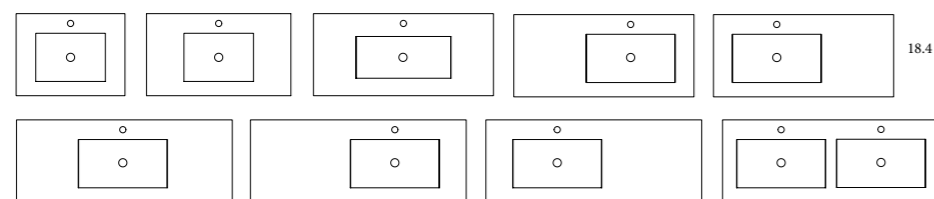

LUCENA BATH

CORDOBA

CORDOBA
2 Drawers

Griggio-B-ada 24/32/40/48 Inches

CORDOBA
2 Drawers

Cotton-Aliso 24/32/40/48 Inches

CORDOBA
2 Drawers

Quarzo-Valenti 24/32/40/48 Inches

CORDOBA
2 Drawers

Musgo 24/32/40/48 Inches

| Mineral marble | Top Colors | B-Ada | Cotton | Griggio | Musgo | Avio | Quarzo | Ceniza | Navy | Black | SKU# | List Price |
|-------------------|------------|-------|--------|---------|-------|-------|--------|--------|-------|-------|--------|------------|
| Depth 18.4 inches | | | | | | | | | | | | |
| 24 | | 87430 | 88376 | 70317 | 87425 | 87346 | 72209 | 87435 | 87341 | 88451 | 358.00 | |
| 32 | | 87431 | 88377 | 70318 | 87426 | 87421 | 72210 | 87436 | 87342 | 88453 | 440.00 | |
| 40 | | 87432 | 88378 | 70319 | 87427 | 87422 | 72211 | 87437 | 87343 | 88455 | 532.00 | |
| 48 | | 87433 | 88379 | 70320 | 87428 | 87423 | 72212 | 87438 | 87344 | 88457 | 695.00 | |

Sink

Ceramic

Bowl's depth: 6.8 in Sinks thickness: 3/4 in Bowl's width: 18.4 in
Widespread add a -3 (Example 80021-3) list price is +\$50 per single sink and +\$100 for Double Sinks

| FLAT | SKU# | List Price |
|----------------|-------|------------|
| 24 | 80021 | 232.90 |
| 32 | 80022 | 269.50 |
| 40 | 80077 | 385.90 |
| 40 Right Side | 80096 | 650.00 |
| 40 Left Side | 80097 | 650.00 |
| 48 Center Sink | 80081 | 574.00 |
| 48 Right Side | 80129 | 926.00 |
| 48 Left Side | 80131 | 926.00 |
| 48 Double Sink | 80047 | 734.50 |

For 2x24 vanities set

| | | |
|---------------|-------|---------|
| 48 Right Side | 81685 | 1039.00 |
| 48 Left Side | 81686 | 1039.00 |

Bowl's depth: 4.8 in Sink's thickness: 1 in Bowl's width: 20 in (for 24-32-40-48) / 18 in (for 48 double sink)
Widespread add a -3 (Example 80021-3) list price is +\$50 per single sink and +\$100 for Double Sinks