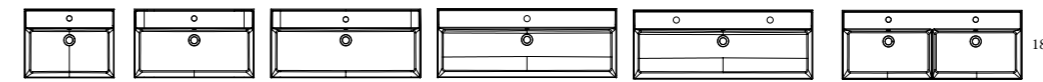

MDF Waterproof Medium density fibreboard waterproof

6.4 **Top Idole**
Depth 18.4 Inches

SKU#	SKU#	SKU#	SKU#	List Price
24	76967	73436	76978	164.00
28	76968	76989	76979	232.50
32	76969	73437	76980	232.50
36	76970	76990	76981	308.75
40	76971	73438	76982	308.75
48	76972	73439	76983	340.00

Mineral marble

15 **Top Colors**
Depth 18.4 Inches

SKU#	SKU#	SKU#	SKU#	SKU#	List Price
24	87430	88376	87425	87346	358.00
28	77051	77052	77054	77055	440.00
32	87431	88377	87426	87421	440.00
36	77060	77061	77062	77063	532.00
40	87432	88378	87427	87422	532.00
48	87433	88379	87428	87423	695.00

24 Depth16 in	76973	76991	76984	76995	164.00
32 Depth16 in	76974	76992	76985	76996	232.50

24 Depth16 in	77065	77066	77067	77068	77069	358.00
32 Depth16 in	77070	77071	77072	77073	77074	440.00

HDF Compatech

5.2 **Compatech**
Depth 18.4 Inches

SKU#	SKU#	SKU#	SKU#	SKU#	SKU#	SKU#	SKU#	List Price
24	71050	71080	71065	71060	71055	71169	71174	255.00
28	77019	77020	77022	77023	77025	77028	77029	323.00
32	71051	71081	71066	71061	71056	71170	71175	323.00
36	77030	77031	77032	77033	77034	77035	77036	395.00
40	71052	71082	71067	71062	71057	71171	71176	395.00
48	71053	71083	71068	71063	71058	71172	71177	458.00

24 Depth16 in	77037	77038	77039	77040	77041	77042	77043	255.00
32 Depth16 in	77044	77045	77046	77047	77048	77049	77050	323.00

SINKS

Ceramic

Bowl's depth: 6.8 in Sinks thickness: 3/4 in Bowl's width: 18.4 in
Widespread add a -3 (Example 80021-3) list price is +$50 per single sink and +$100 for Double Sinks

Bowl's depth: 7 in Sink's thickness: 0.6 in
Widespread add a -3 (Example 80021-3) list price is +$50 per single sink and +$100 for Double Sinks