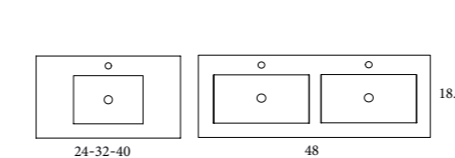

#### For a 2x24 inch vanities set

48 Right Side	81685	1039.00
48 Left Side	81686	1039.00

Bowl's depth: 5.7 Basin's thickness: 0.6 Bowl's width: 19.2 Bowl's width: 23.2  
Widespread add a -3 (Example 80021-3) list price is +\$50 per single sink and +\$100 for Double Sinks

SLIM graphite	SKU#	List Price
24	88968	683.00
32	84553	805.00
40	84554	980.00
48	84555	1351.00
48 Double Sink	84556	1600.00

Bowl's depth: 4.8 in Sink's thickness: 1 in Bowl's width: 20 in (for 24-32-40-48) / 18 in (for 48 double sink)  
Widespread add a -3 (Example 80021-3) list price is +\$50 per single sink and +\$100 for Double Sinks