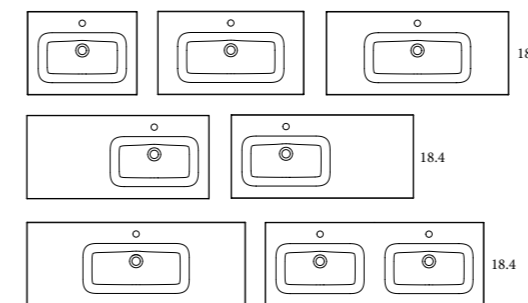

Mineral marble