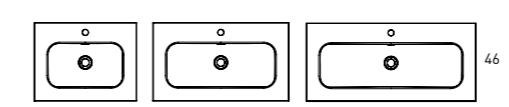

ADA	SKU#	List Price
24	83804	315.00
32	83805	389.00
40	83806	557.00
48 Double Sink	83808	946.00

Ceramic

Bowl's depth: 5.8 in Sink's thickness: 4.8 in - Brackets included  
Widespread add a -3 (Example 80021-3) list price is +\$50 per single sink and +\$100 for Double Sinks

LILA	SKU#	List Price
24	73517	579.00
32	73518	679.00
40	73519	779.00
48 Double Sink	73521	1100.00

\*Wall Hung Sink

Bowl's depth: 5.5 in Sink's thickness: 0.68 in  
Widespread add a -3 (Example 80021-3) list price is +\$50 per single sink and +\$100 for Double Sinks

IDEA	SKU#	List Price
24	76697	315.00
32	76698	389.00
40	76699	557.00

 Mineral marble

Profundidad de seno / Bowl's depth: 14,3 cm / EspBowl's depth: 5.7 Basin's thickness: 0.6 Bowl's width: 19.2 Bowl's width: 23.2  
Widespread add a -3 (Example 80021-3) list price is +\$50 per single sink and +\$100 for Double Sinks