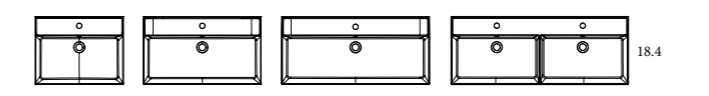

Ceramic

Bowl's depth: 5.8 in Sink's thickness: 4.8 in - Brackets included
Widespread add a -3 (Example 80021-3) list price is +$50 per single sink and +$100 for Double Sinks

LILA	SKU#	List Price
24	73517	579.00
32	73518	679.00
40	73519	779.00
48 Double Sink	73521	1100.00

*Wall Hung Sink