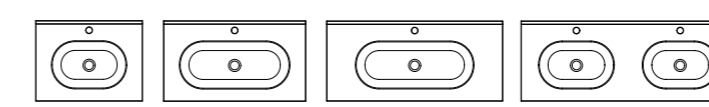

Matt lacquered

- Metallic drawer
- Full-extraction drawer
- Push-to-open system
- Soft-close doors
- Antibacterial lacquer

SINK

Ceramic

Bowl's depth: 6.8 in Sinks thickness: 3/4 in Bowl's width: 18.4 in  
Widespread add a -3 (Example 80021-3) list price is +\$50 per single sink and +\$100 for Double Sinks

FLAT	SKU#	List Price
24	80021	232.90
32	80022	269.50
40	80077	385.90
40 Right Side	80096	650.00
40 Left Side	80097	650.00
48 Double Sink	80047	734.50

Bowl's depth: 7 in Sink's thickness: 0.6 in  
Widespread add a -3 (Example 80021-3) list price is +\$50 per single sink and +\$100 for Double Sinks

ADA	SKU#	List Price
24	83804	315.00
32	83805	389.00
40	83806	557.00
48 Double Sink	83808	946.00

Ceramic

Bowl's depth: 5.8 in Sink's thickness: 4.8 in - Brackets included  
Widespread add a -3 (Example 80021-3) list price is +\$50 per single sink and +\$100 for Double Sinks