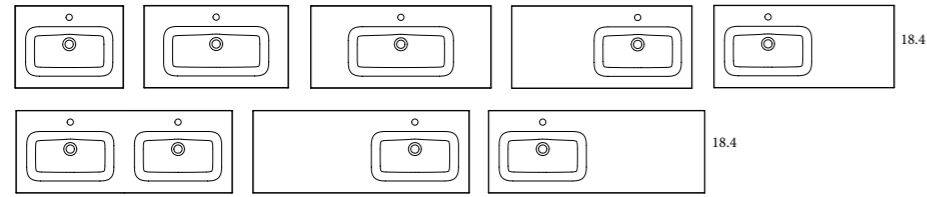

ADA	SKU#	List Price
24	83804	315.00
32	83805	389.00
40	83806	557.00
48 Double Sink	83808	946.00

Ceramic

Bowl's depth: 5.8 in Sink's thickness: 4.8 in - Brackets included  
Widespread add a -3 (Example 80021-3) list price is +\$50 per single sink and +\$100 for Double Sinks

LILA	SKU#	List Price
24	73517	579.00
32	73518	679.00
40	73519	779.00
48 Double Sink	73521	1100.00

\*Wall Hung Sink

Bowl's depth: 5.5 in Sink's thickness: 0.68 in  
Widespread add a -3 (Example 80021-3) list price is +\$50 per single sink and +\$100 for Double Sinks

IDEA	SKU#	List Price
24	76697	315.00
32	76698	389.00
40	76699	557.00

 Mineral marble

Profundidad de seno / Bowl's depth: 14,3 cm / EspBowl's depth: 5.7 Basin's thickness: 0.6 Bowl's width: 19.2 Bowl's width: 23.2  
Widespread add a -3 (Example 80021-3) list price is +\$50 per single sink and +\$100 for Double Sinks