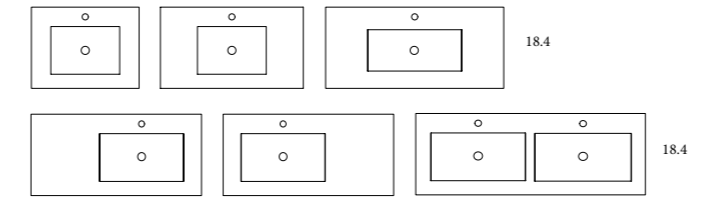

Matt lacquered

- Metallic drawer
- Full-extraction drawer
- Push-to-open system
- Soft-close doors
- Antibacterial lacquer

SINK

Ceramic

Bowl's depth: 6.8 in Sinks thickness: 3/4 in Bowl's width: 18.4 in  
Widespread add a -3 (Example 80021-3) list price is +\$50 per single sink and +\$100 for Double Sinks