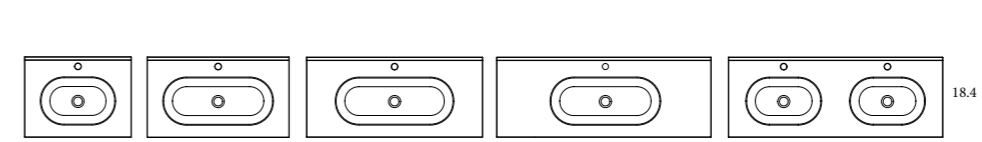

Bowl's depth: 6.8 in Sinks thickness: 3/4 in Bowl's width: 18.4 in
Widespread add a -3 (Example 80021-3) list price is +\$50 per single sink and +\$100 for Double Sinks

	ADA	SKU#	List Price
24		83804	315.00
32		83805	389.00
40		83806	557.00
48		83807	798.00
48	Double Sink	83808	946.00

Bowl's depth: 7 in Sink's thickness: 0.6 in
Widespread add a -3 (Example 80021-3) list price is +\$50 per single sink and +\$100 for Double Sinks

	IDEA	SKU#	List Price
24		76697	315.00
32		76698	389.00
40		76699	557.00
48		76700	798.00
48	Center Sink fits 2 faucets	76701	946.00