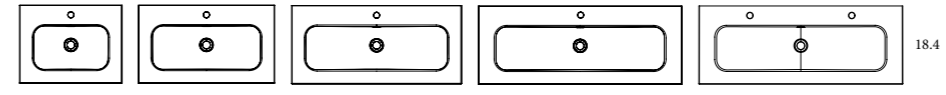

SINK

Ceramic

	FLAT	SKU#	List Price
24		80021	232.90
32		80022	269.50
40		80077	385.90
40	Right Side	80096	650.00
40	Left Side	80097	650.00
48		80081	574.00
48	Right Side	80129	926.00
48	Left Side	80131	926.00
48	Double Sink	80047	734.50

Bowl's depth: 6.8 in Sinks thickness: 3/4 in Bowl's width: 18.4 in
Widespread add a -3 (Example 80021-3) list price is +\$50 per single sink and +\$100 for Double Sinks

	ADA	SKU#	List Price
24		83804	315.00
32		83805	389.00
40		83806	557.00
48		83807	798.00
48	Double Sink	83808	946.00

Bowl's depth: 7 in Sink's thickness: 0.6 in
Widespread add a -3 (Example 80021-3) list price is +\$50 per single sink and +\$100 for Double Sinks

	IDEA	SKU#	List Price
24		76697	315.00
32		76698	389.00
40		76699	557.00
48		76700	798.00
48	Center Sink fits 2 faucets	76701	946.00