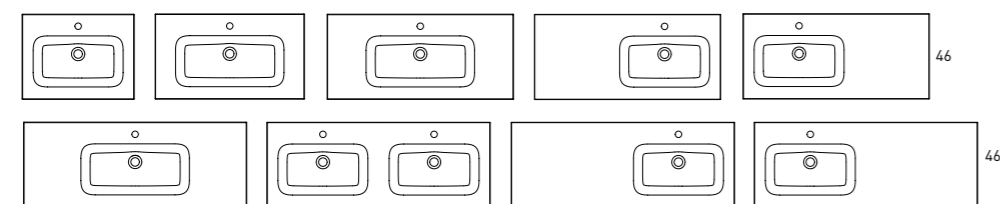

Bowl's depth: 7 in Sink's thickness: 0.6 in
Widespread add a -3 (Example 80021-3) list price is +\$50 per single sink and +\$100 for Double Sinks

	IDEA	SKU#	List Price
24		76697	315.00
32		76698	389.00
40		76699	557.00
48		76700	798.00
48	Center Sink fits 2 faucets	76701	946.00

Bowl's depth: 5.5 in Sink's thickness: 0.68 in
Widespread add a -3 (Example 80021-3) list price is +\$50 per single sink and +\$100 for Double Sinks

 Ceramic

Bowl's depth: 5.8 in Sink's thickness: 4.8 in - Brackets included
Widespread add a -3 (Example 80021-3) list price is +\$50 per single sink and +\$100 for Double Sinks

LILA	SKU#	List Price
24	73517	73521
32	73518	73521
40	73519	73521
48	73520	73521
48 Center Sink fits 2 faucets	76020	73521
48 Double Sink	73521	73521

 Mineral marble

Bowl's depth: 5.7 Basin's thickness: 0.6 Bowl's width: 19.2 Bowl's width: 23.2
Widespread add a -3 (Example 80021-3) list price is +\$50 per single sink and +\$100 for Double Sinks