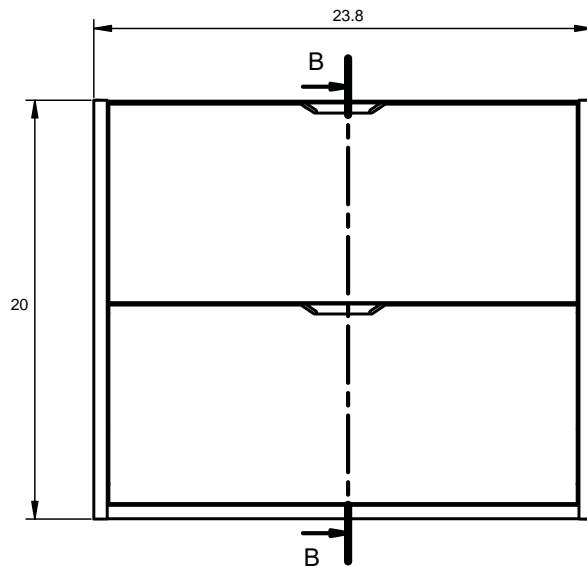

24" MIDI - 2 Drawer Wall Mounted Vanity

B-B (1:7)