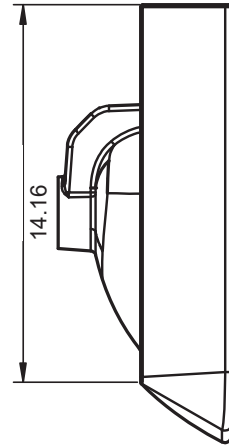

Handles:

Aluminio

Negro

MIDI DIMENSIONS

Wall hung option

Depth 14.2

Floorstanding option

Depth 14.2

20" MIDI - 2 Drawer Wall Mounted Vanity

B-B (1 : 7)

24" MIDI - 2 Drawer Wall Mounted Vanity

B-B (1:7)

20" MIDI - 1 Drawer + 1 Door Freestanding vanity

24" MIDI - 1 Drawer + 2 Door Freestanding vanity

20" Midi Sink

24" Midi Sink

Petit Midi Vessel Sink

Petit Midi Round Vessel Sink