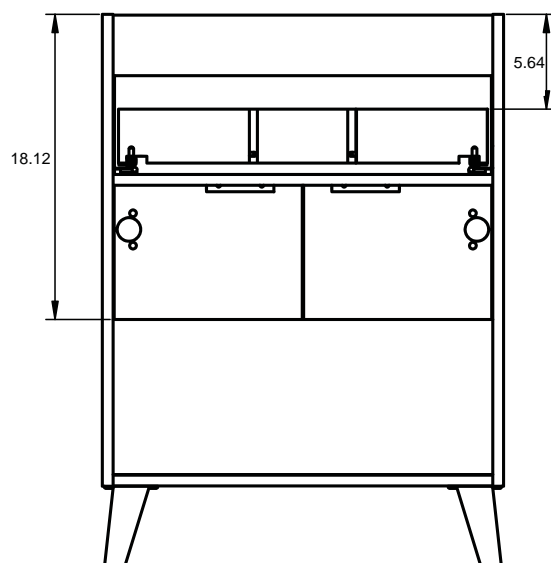

Handles:

Aluminio

Negro

MIDI DIMENSIONS

Wall hung option

Depth 14.2

Floorstanding option

Depth 14.2

20" MIDI - 2 Drawer Wall Mounted Vanity

B-B (1 : 7)

24" MIDI - 2 Drawer Wall Mounted Vanity

B-B (1:7)

20" MIDI - 1 Drawer + 1 Door Freestanding vanity

24" MIDI - 1 Drawer + 2 Door Freestanding vanity

20" Midi Sink

24" Midi Sink

Petit Midi Vessel Sink

Petit Midi Round Vessel Sink