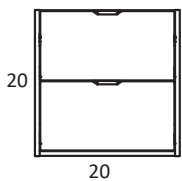

Handles:

Aluminio

Negro

MIDI DIMENSIONS

Wall hung option

Depth 14.2

Floorstanding option

Depth 14.2