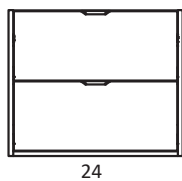

Handles:

Aluminio

Negro

MIDI DIMENSIONS

Wall hung option

Depth 14.2

Floorstanding option

Depth 14.2