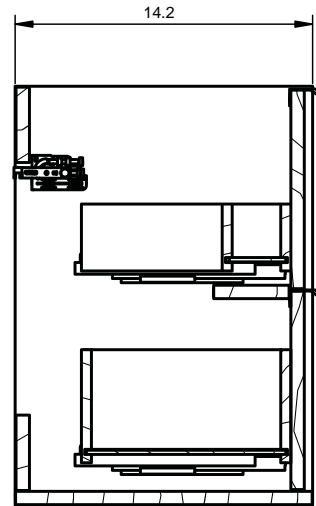

Handles:

Aluminio

Negro

MIDI DIMENSIONS

Wall hung option

Depth 14.2

Floorstanding option

Depth 14.2

20" MIDI - 2 Drawer Wall Mounted Vanity

B-B (1 : 7)

24" MIDI - 2 Drawer Wall Mounted Vanity

B-B (1:7)

20" MIDI - 1 Drawer + 1 Door Freestanding vanity

24" MIDI - 1 Drawer + 2 Door Freestanding vanity

20" Midi Sink