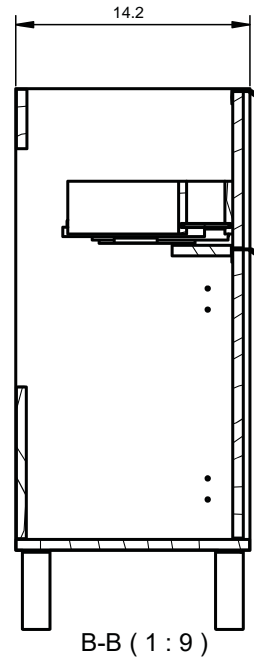

Handles:

Aluminio

Negro

MIDI DIMENSIONS

Wall hung option

Depth 14.2

Floorstanding option

Depth 14.2

20" MIDI - 2 Drawer Wall Mounted Vanity

B-B (1 : 7)

24" MIDI - 2 Drawer Wall Mounted Vanity

B-B (1:7)

20" MIDI - 1 Drawer + 1 Door Freestanding vanity

24" MIDI - 1 Drawer + 2 Door Freestanding vanity

20" Midi Sink

24" Midi Sink

Petit Midi Vessel Sink

Petit Midi Round Vessel Sink