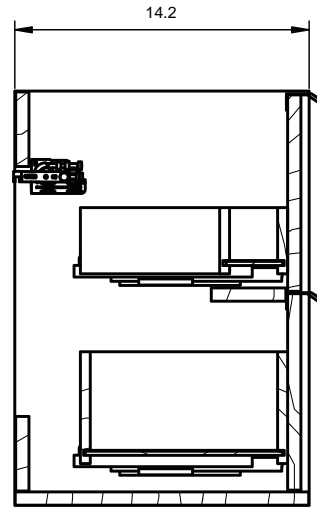

Handles:

Aluminio

Negro

MIDI DIMENSIONS

Wall hung option

Depth 14.2

Floorstanding option

Depth 14.2

20" MIDI - 2 Drawer Wall Mounted Vanity

B-B (1 : 7)

24" MIDI - 2 Drawer Wall Mounted Vanity

B-B (1:7)

20" MIDI - 1 Drawer + 1 Door Freestanding vanity

24" MIDI - 1 Drawer + 2 Door Freestanding vanity

20" Midi Sink