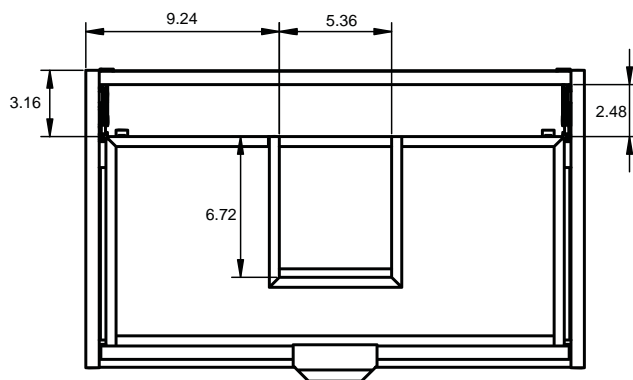

Handles:

Aluminio

Negro

MIDI DIMENSIONS

Wall hung option

Depth 14.2

Floorstanding option

Depth 14.2

20" MIDI - 2 Drawer Wall Mounted Vanity

B-B (1 : 7)

24" MIDI - 2 Drawer Wall Mounted Vanity

B-B (1:7)

20" MIDI - 1 Drawer + 1 Door Freestanding vanity

24" MIDI - 1 Drawer + 2 Door Freestanding vanity

20" Midi Sink