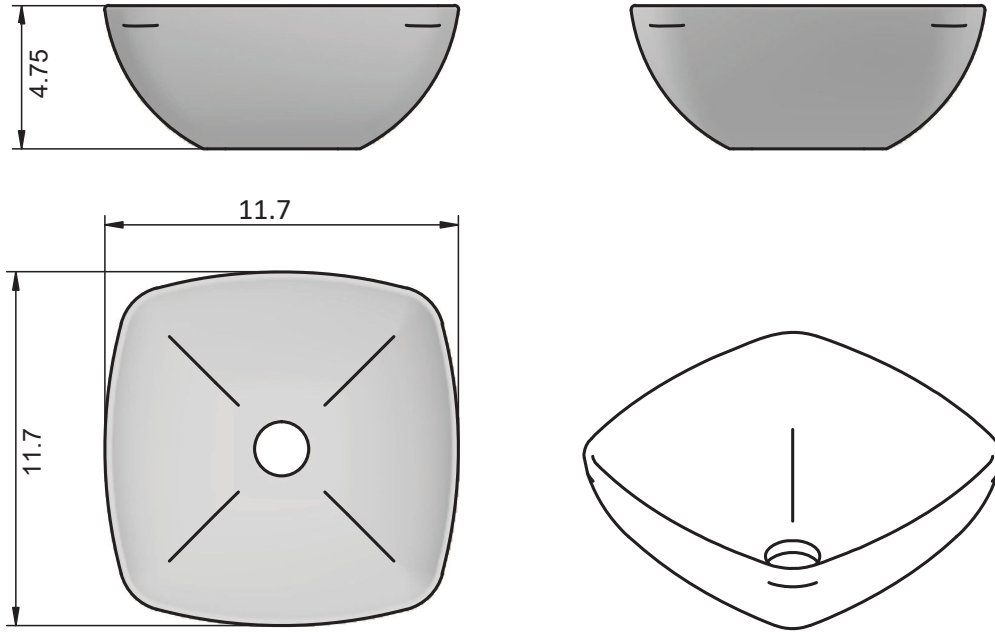

Handles:

Aluminio

Negro

MIDI DIMENSIONS

Wall hung option

Depth 14.2

Floorstanding option

Depth 14.2

20" MIDI - 2 Drawer Wall Mounted Vanity

B-B (1 : 7)

24" MIDI - 2 Drawer Wall Mounted Vanity

B-B (1:7)

20" MIDI - 1 Drawer + 1 Door Freestanding vanity

24" MIDI - 1 Drawer + 2 Door Freestanding vanity

20" Midi Sink

24" Midi Sink

Petit Midi Vessel Sink

Petit Midi Round Vessel Sink