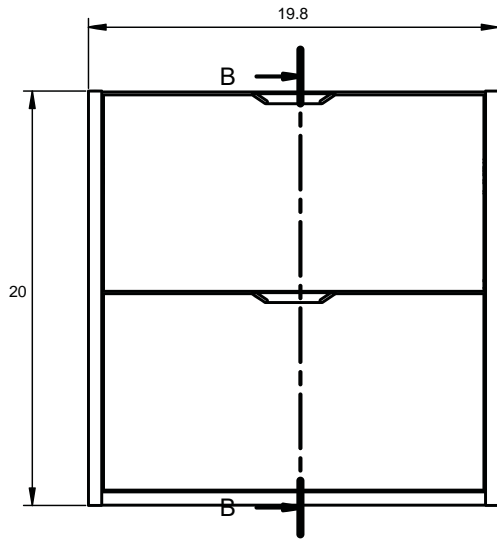

20" MIDI - 2 Drawer Wall Mounted Vanity

B-B (1 : 7)