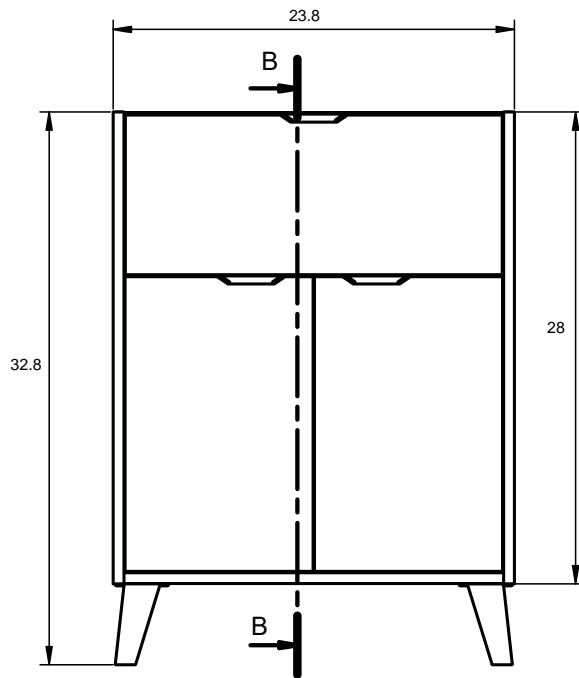

Handles:

Aluminio

Negro

MIDI DIMENSIONS

Wall hung option

Depth 14.2

Floorstanding option

Depth 14.2

20" MIDI - 2 Drawer Wall Mounted Vanity

B-B (1 : 7)

24" MIDI - 2 Drawer Wall Mounted Vanity

B-B (1:7)

20" MIDI - 1 Drawer + 1 Door Freestanding vanity

24" MIDI - 1 Drawer + 2 Door Freestanding vanity

20" Midi Sink

24" Midi Sink

Petit Midi Vessel Sink

Petit Midi Round Vessel Sink