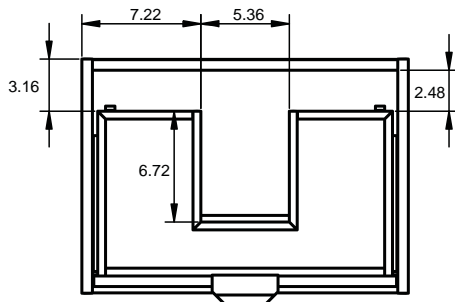

Handles:

Aluminio

Negro

MIDI DIMENSIONS

Wall hung option

Depth 14.2

Floorstanding option

Depth 14.2

20" MIDI - 2 Drawer Wall Mounted Vanity

B-B (1 : 7)

24" MIDI - 2 Drawer Wall Mounted Vanity

B-B (1:7)

20" MIDI - 1 Drawer + 1 Door Freestanding vanity

24" MIDI - 1 Drawer + 2 Door Freestanding vanity

20" Midi Sink