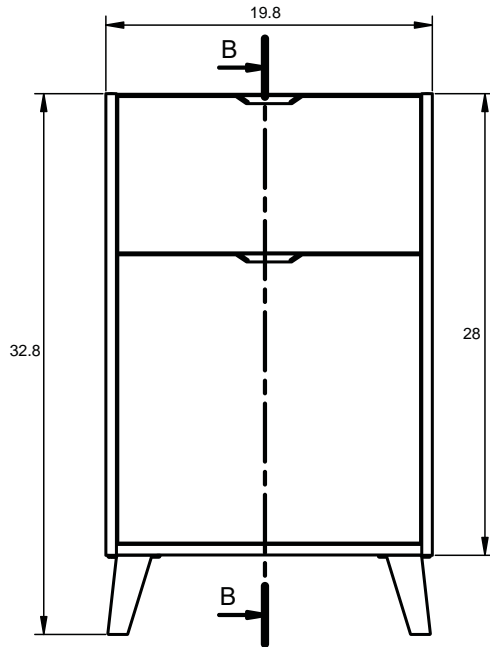

Handles:

Aluminio

Negro

MIDI DIMENSIONS

Wall hung option

Depth 14.2

Floorstanding option

Depth 14.2

20" MIDI - 2 Drawer Wall Mounted Vanity

B-B (1 : 7)

24" MIDI - 2 Drawer Wall Mounted Vanity

B-B (1:7)

20" MIDI - 1 Drawer + 1 Door Freestanding vanity

24" MIDI - 1 Drawer + 2 Door Freestanding vanity

20" Midi Sink

24" Midi Sink

Petit Midi Vessel Sink

Petit Midi Round Vessel Sink