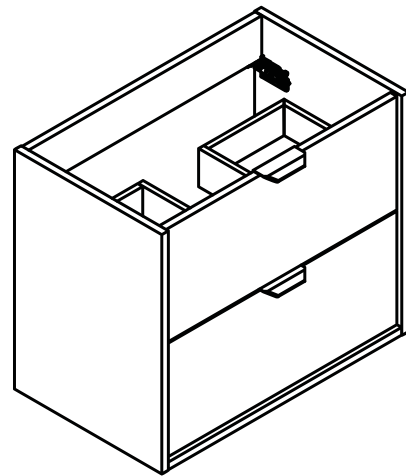

Handles:

Aluminio

Negro

MIDI DIMENSIONS

Wall hung option

Depth 14.2

Floorstanding option

Depth 14.2

20" MIDI - 2 Drawer Wall Mounted Vanity

B-B (1 : 7)

24" MIDI - 2 Drawer Wall Mounted Vanity

B-B (1:7)

20" MIDI - 1 Drawer + 1 Door Freestanding vanity

24" MIDI - 1 Drawer + 2 Door Freestanding vanity

20" Midi Sink

24" Midi Sink

Petit Midi Vessel Sink

Petit Midi Round Vessel Sink