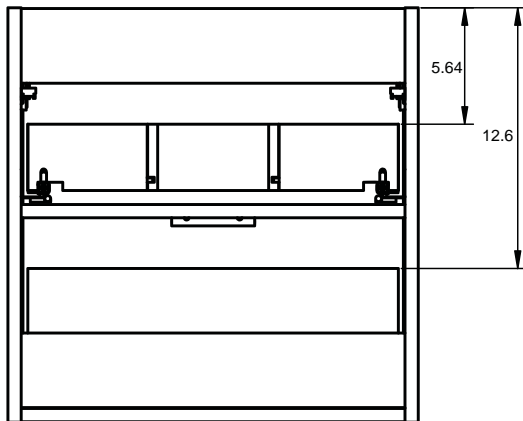

20" MIDI - 2 Drawer Wall Mounted Vanity