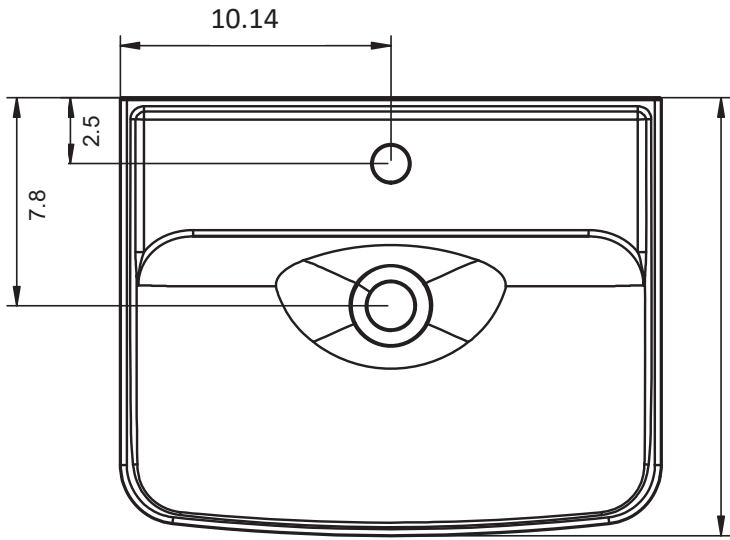

Handles:

Aluminio

Negro

MIDI DIMENSIONS

Wall hung option

Depth 14.2

Floorstanding option

Depth 14.2

20" MIDI - 2 Drawer Wall Mounted Vanity

B-B (1 : 7)

24" MIDI - 2 Drawer Wall Mounted Vanity

B-B (1:7)

20" MIDI - 1 Drawer + 1 Door Freestanding vanity

24" MIDI - 1 Drawer + 2 Door Freestanding vanity

20" Midi Sink

24" Midi Sink

Petit Midi Vessel Sink

Petit Midi Round Vessel Sink