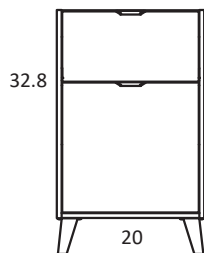

Handles:

Aluminio

Negro

MIDI DIMENSIONS

Wall hung option

Depth 14.2

Floorstanding option

Depth 14.2

20" MIDI - 2 Drawer Wall Mounted Vanity

B-B (1 : 7)

24" MIDI - 2 Drawer Wall Mounted Vanity

B-B (1:7)

20" MIDI - 1 Drawer + 1 Door Freestanding vanity

24" MIDI - 1 Drawer + 2 Door Freestanding vanity

20" Midi Sink