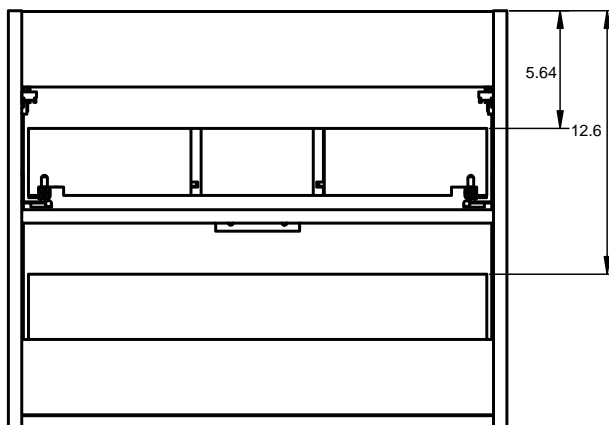

Handles:

Aluminio

Negro

MIDI DIMENSIONS

Wall hung option

Depth 14.2

Floorstanding option

Depth 14.2

20" MIDI - 2 Drawer Wall Mounted Vanity

B-B (1 : 7)

24" MIDI - 2 Drawer Wall Mounted Vanity

B-B (1:7)

20" MIDI - 1 Drawer + 1 Door Freestanding vanity

24" MIDI - 1 Drawer + 2 Door Freestanding vanity

20" Midi Sink