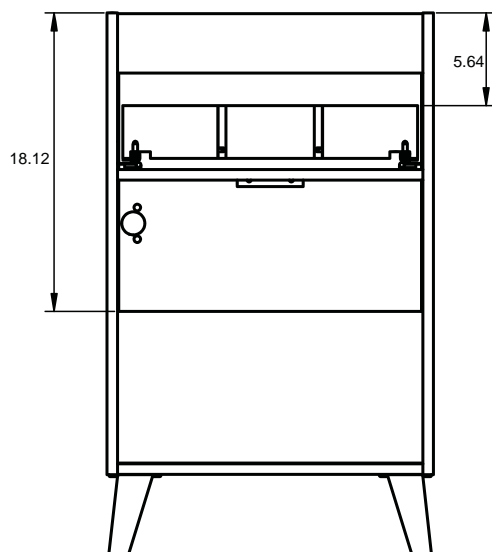

Handles:

Aluminio

Negro

MIDI DIMENSIONS

Wall hung option

Depth 14.2

Floorstanding option

Depth 14.2

20" MIDI - 2 Drawer Wall Mounted Vanity

B-B (1 : 7)

24" MIDI - 2 Drawer Wall Mounted Vanity

B-B (1:7)

20" MIDI - 1 Drawer + 1 Door Freestanding vanity

24" MIDI - 1 Drawer + 2 Door Freestanding vanity

20" Midi Sink

24" Midi Sink

Petit Midi Vessel Sink

Petit Midi Round Vessel Sink