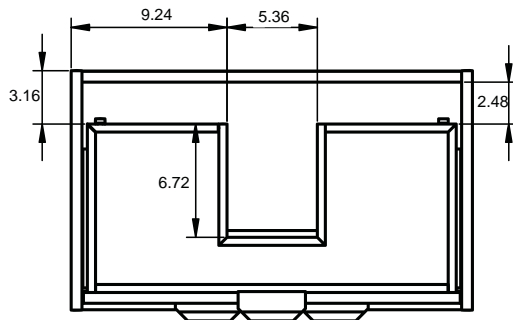

Handles:

Aluminio

Negro

MIDI DIMENSIONS

Wall hung option

Depth 14.2

Floorstanding option

Depth 14.2

20" MIDI - 2 Drawer Wall Mounted Vanity

B-B (1 : 7)

24" MIDI - 2 Drawer Wall Mounted Vanity

B-B (1:7)

20" MIDI - 1 Drawer + 1 Door Freestanding vanity

24" MIDI - 1 Drawer + 2 Door Freestanding vanity

20" Midi Sink