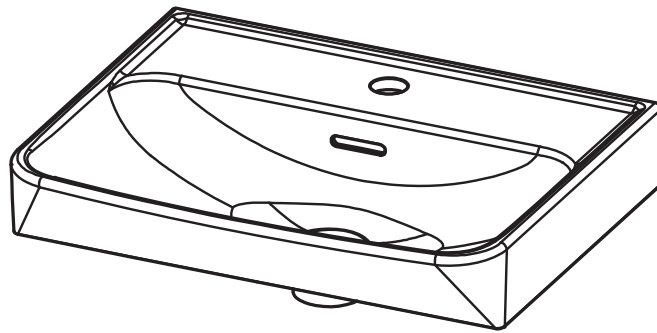

Handles:

Aluminio

Negro

MIDI DIMENSIONS

Wall hung option

Depth 14.2

Floorstanding option

Depth 14.2

20" MIDI - 2 Drawer Wall Mounted Vanity

B-B (1 : 7)

24" MIDI - 2 Drawer Wall Mounted Vanity

B-B (1:7)

20" MIDI - 1 Drawer + 1 Door Freestanding vanity

24" MIDI - 1 Drawer + 2 Door Freestanding vanity

20" Midi Sink

24" Midi Sink

Petit Midi Vessel Sink

Petit Midi Round Vessel Sink