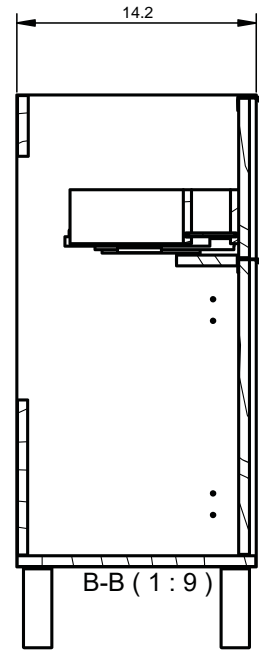

Handles:

Aluminio

Negro

MIDI DIMENSIONS

Wall hung option

Depth 14.2

Floorstanding option

Depth 14.2

20" MIDI - 2 Drawer Wall Mounted Vanity

B-B (1 : 7)

24" MIDI - 2 Drawer Wall Mounted Vanity

B-B (1:7)

20" MIDI - 1 Drawer + 1 Door Freestanding vanity

24" MIDI - 1 Drawer + 2 Door Freestanding vanity

20" Midi Sink

24" Midi Sink

Petit Midi Vessel Sink

Petit Midi Round Vessel Sink