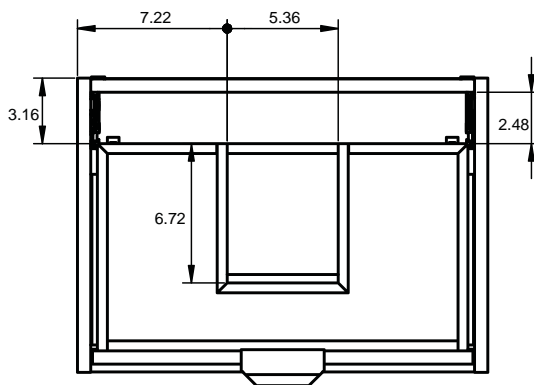

20" MIDI - 2 Drawer Wall Mounted Vanity