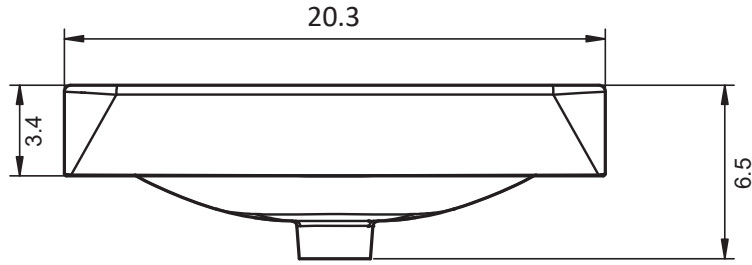

Handles:

Aluminio

Negro

MIDI DIMENSIONS

Wall hung option

Depth 14.2

Floorstanding option

Depth 14.2

20" MIDI - 2 Drawer Wall Mounted Vanity

B-B (1 : 7)

24" MIDI - 2 Drawer Wall Mounted Vanity

B-B (1:7)

20" MIDI - 1 Drawer + 1 Door Freestanding vanity

24" MIDI - 1 Drawer + 2 Door Freestanding vanity

20" Midi Sink

24" Midi Sink

Petit Midi Vessel Sink

Petit Midi Round Vessel Sink