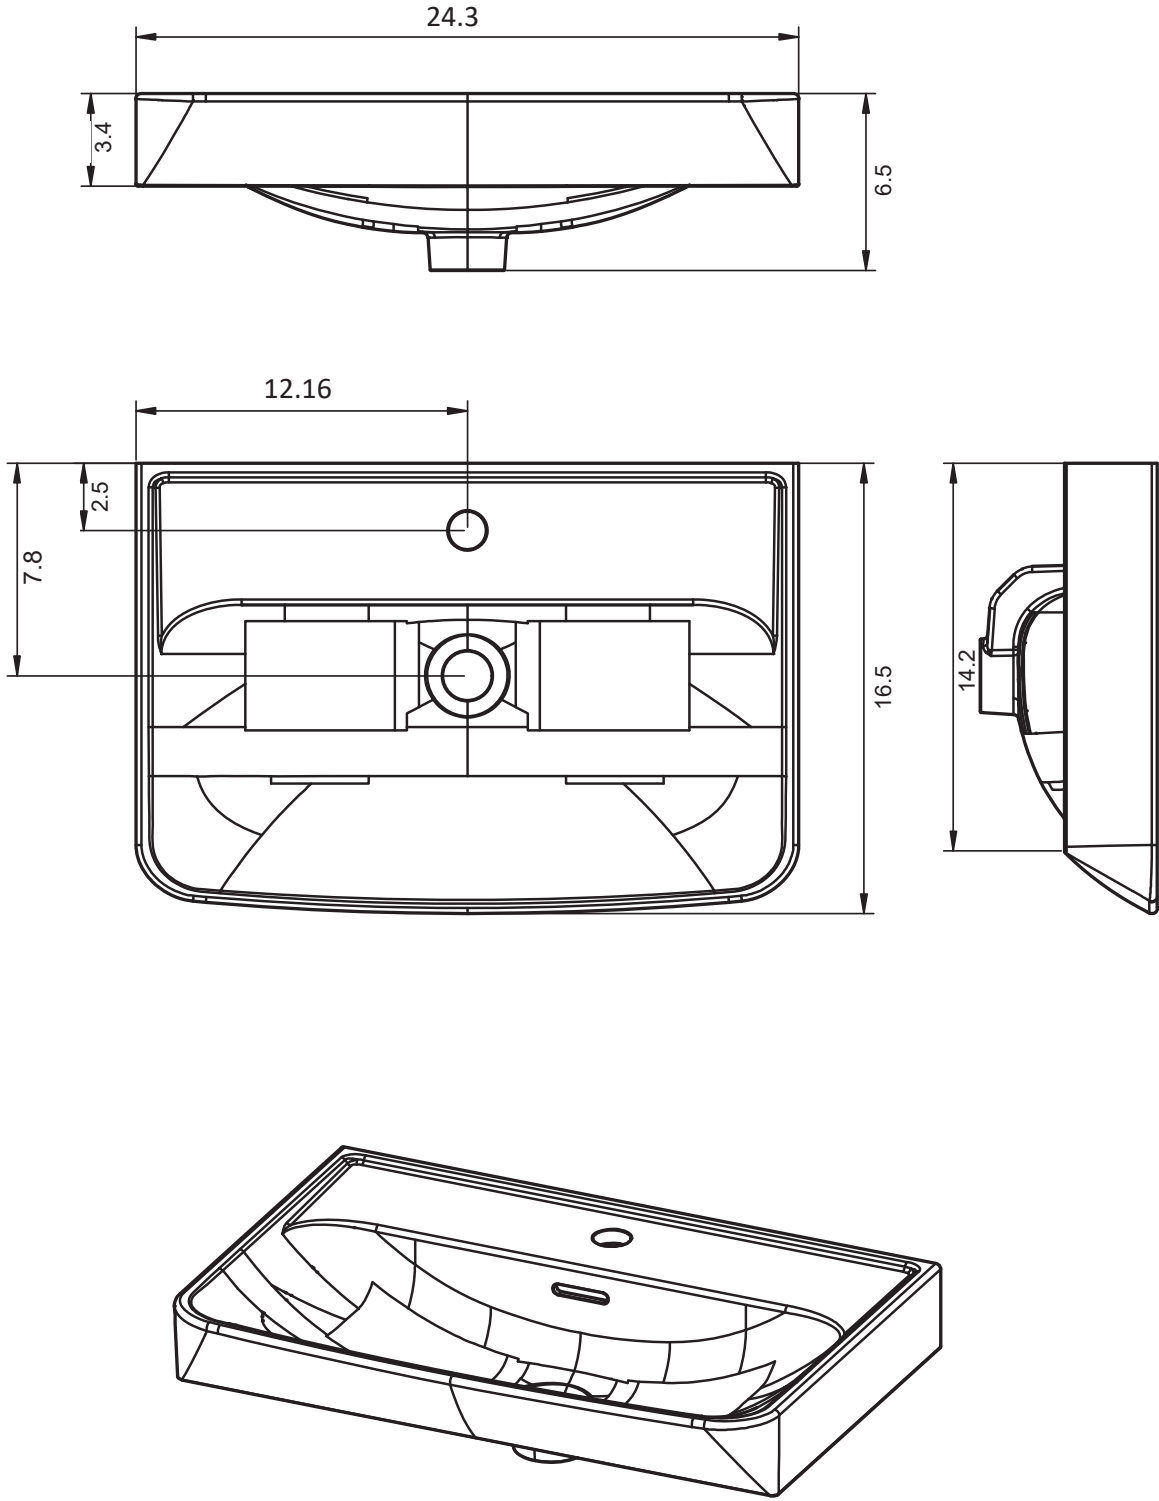

Handles:

Aluminio

Negro

MIDI DIMENSIONS

Wall hung option

Depth 14.2

Floorstanding option

Depth 14.2

20" MIDI - 2 Drawer Wall Mounted Vanity

B-B (1 : 7)

24" MIDI - 2 Drawer Wall Mounted Vanity

B-B (1:7)

20" MIDI - 1 Drawer + 1 Door Freestanding vanity

24" MIDI - 1 Drawer + 2 Door Freestanding vanity

20" Midi Sink

24" Midi Sink

Petit Midi Vessel Sink

Petit Midi Round Vessel Sink