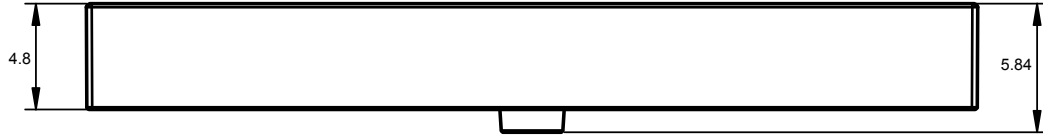

## LILA TECHNICAL

---

Material:	Ceramic Sink
Finish:	High Gloss
Bowl Depth:	4.8 in
Sink Thickness:	4.8 in

## LILA DIMENSIONS

---

24"

32"

40"

48"