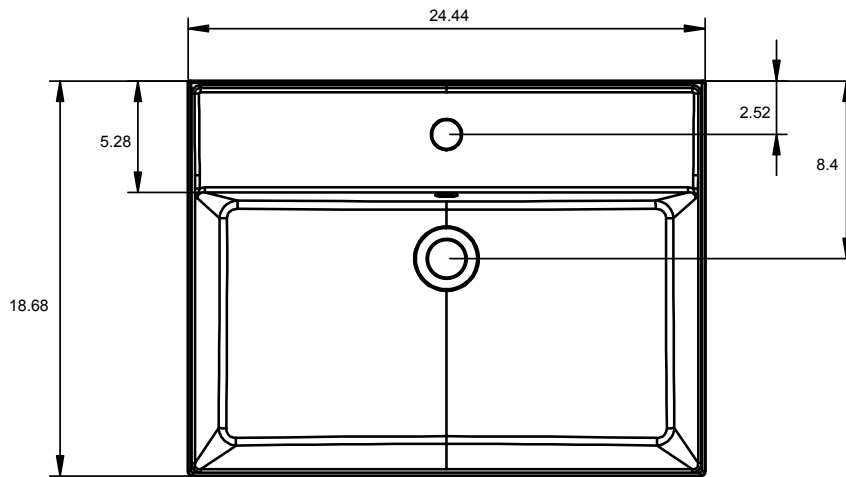

## LILA TECHNICAL

---

Material:	Ceramic Sink
Finish:	High Gloss
Bowl Depth:	4.8 in
Sink Thickness:	4.8 in

## LILA DIMENSIONS

---

24"

32"

40"

48"

## 48, Double Bowl