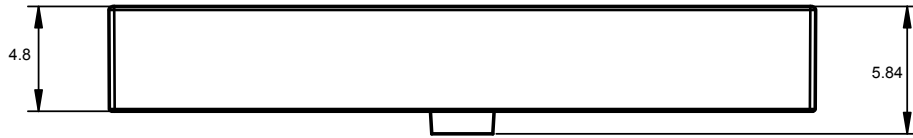

## LILA TECHNICAL

---

Material:	Ceramic Sink
Finish:	High Gloss
Bowl Depth:	4.8 in
Sink Thickness:	4.8 in

## LILA DIMENSIONS

---

24"

32"

40"

48"