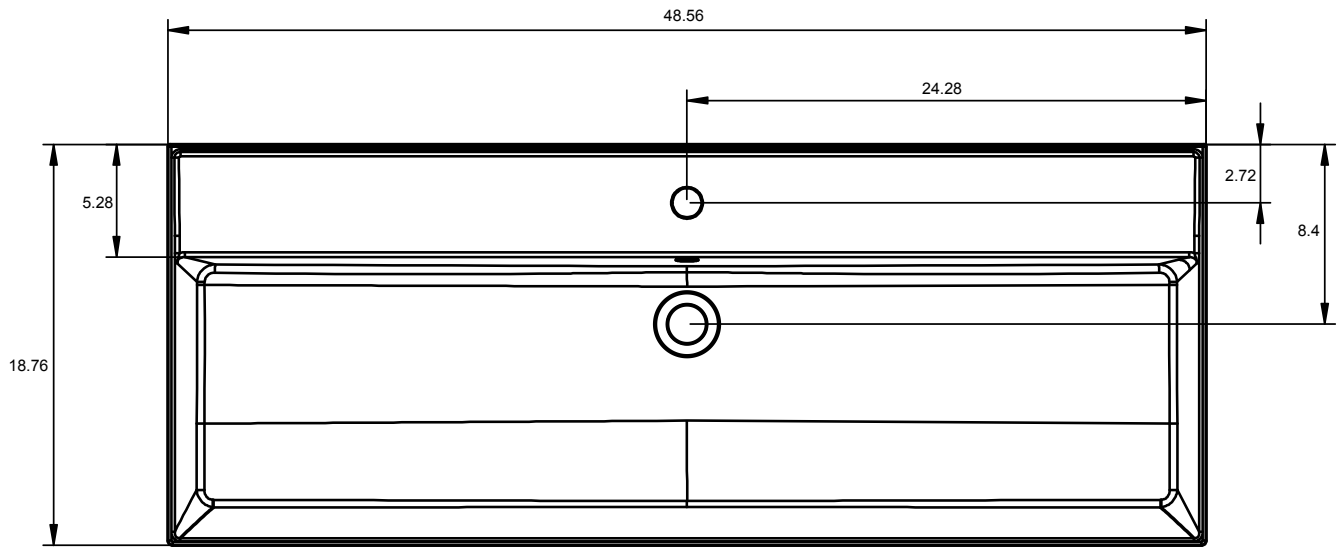

## LILA TECHNICAL

---

Material:	Ceramic Sink
Finish:	High Gloss
Bowl Depth:	4.8 in
Sink Thickness:	4.8 in

## LILA DIMENSIONS

---

24"

32"

40"

48"

## 48, Double Bowl