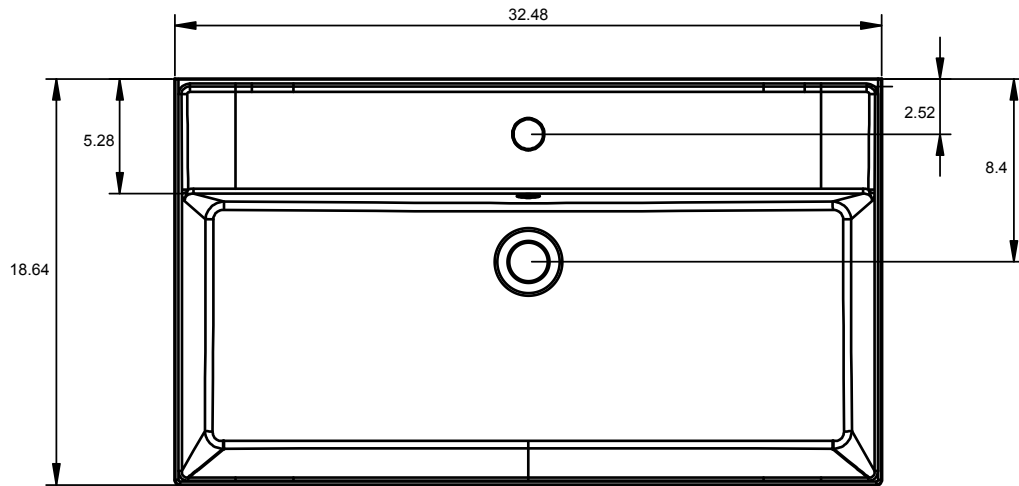

## LILA TECHNICAL

---

Material:	Ceramic Sink
Finish:	High Gloss
Bowl Depth:	4.8 in
Sink Thickness:	4.8 in

## LILA DIMENSIONS

---

24"

32"

40"

48"

## 48, Double Bowl