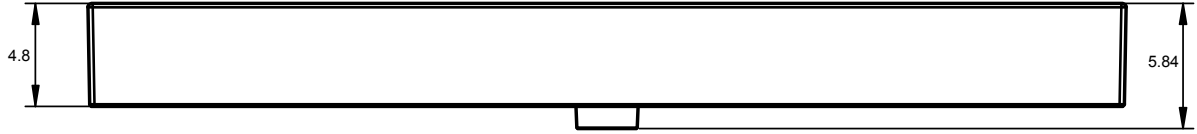

## LILA TECHNICAL

---

Material:	Ceramic Sink
Finish:	High Gloss
Bowl Depth:	4.8 in
Sink Thickness:	4.8 in

## LILA DIMENSIONS

---

24"

32"

40"

48"