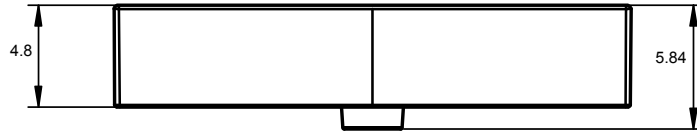

## LILA TECHNICAL

---

Material:	Ceramic Sink
Finish:	High Gloss
Bowl Depth:	4.8 in
Sink Thickness:	4.8 in

## LILA DIMENSIONS

---

24"

32"

40"

48"