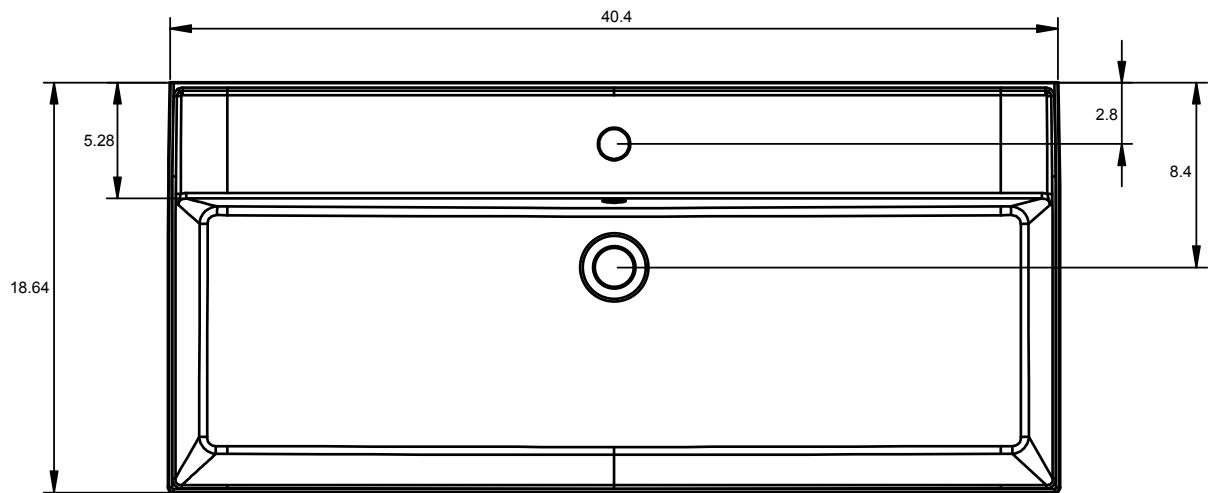

## LILA TECHNICAL

---

Material:	Ceramic Sink
Finish:	High Gloss
Bowl Depth:	4.8 in
Sink Thickness:	4.8 in

## LILA DIMENSIONS

---

24"

32"

40"

48"

## 48, Double Bowl