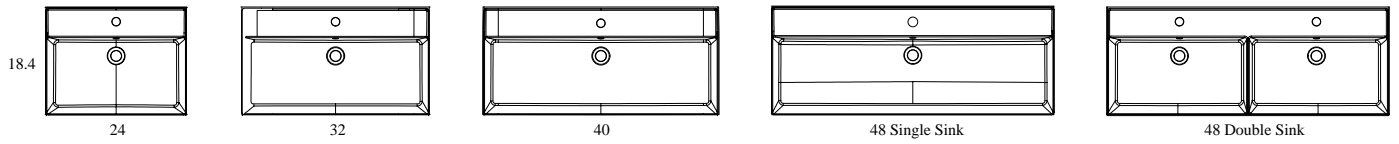

## LILA TECHNICAL

---

Material:	Ceramic Sink
Finish:	High Gloss
Bowl Depth:	4.8 in
Sink Thickness:	4.8 in

## LILA DIMENSIONS

---

24"

32"

40"

48"