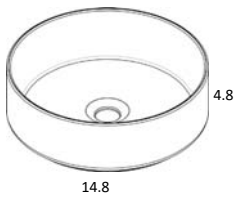

## COLORS TECHNICALS

---

Material:	Ceramic washbasin
Finish:	Matt
Dimensio	14.8 x 14.8 x 4.8

## COLORS DIMENSIONS

---