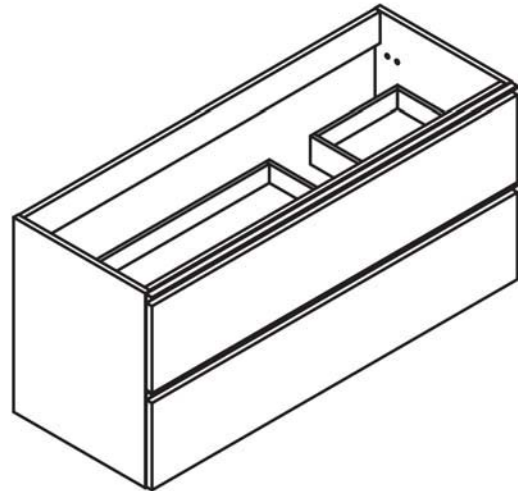

48" 2 Drawer Wall Hung Vanity - Right Side Sink