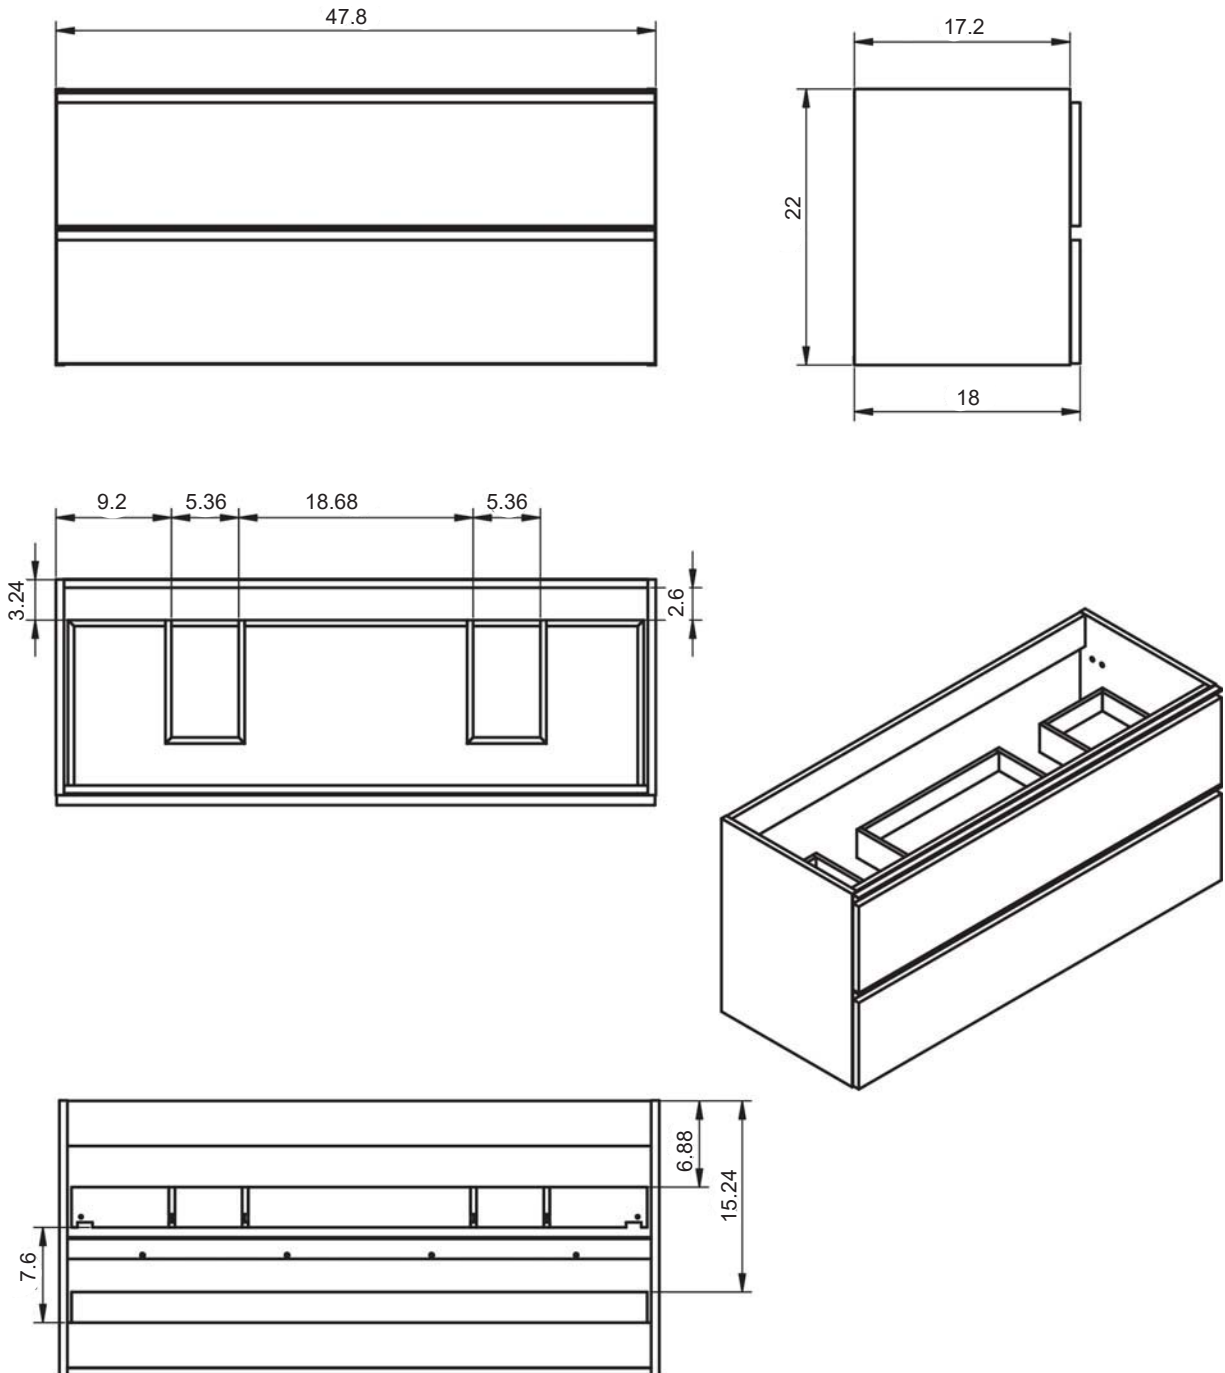

Acabado tirador y patas

MEDIDAS GRANADA

Vanities

Depth 18"

34.4

24-32-40

Tall Units

Depth 10.8 reversible

48

13.8

11.12

24" 2 Drawer Wall Hung Vanity

32" 2 Drawer Wall Hung Vanity

40" 2 Drawer Wall Hung Vanity

40" 2 Drawer Wall Hung Vanity - Left Side Sink

40" 2 Drawer Wall Hung Vanity - Right Side Sink

48" 2 Drawer Wall Hung Vanity

48" 2 Drawer Wall Hung Vanity - Double Sink

48" 2 Drawer Wall Hung Vanity - Right Side Sink

48" 2 Drawer Wall Hung Vanity - Left Side Sink

24" 2 Drawer Freestanding Vanity

32" 2 Drawer Freestanding Vanity

40" 2 Drawer Freestanding Vanity

48" 2 Drawer Freestanding Vanity - Right Side Sink

48" 2 Drawer Freestanding Vanity - Left Side Sink

Malaga Tall Unit