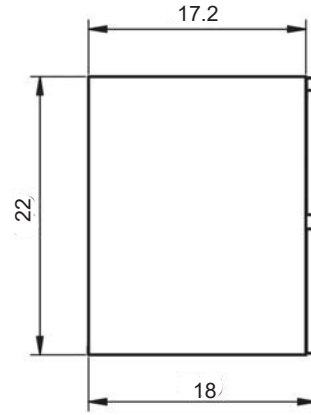

48" 2 Drawer Wall Hung Vanity - Right Side Sink