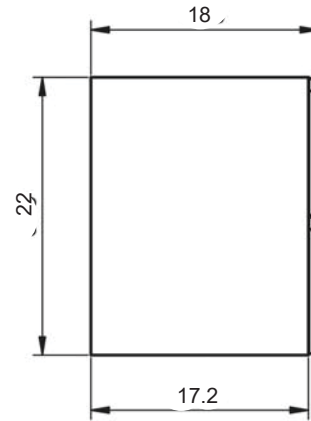

Acabado tirador y patas

MEDIDAS GRANADA

Vanities

Depth 18"

34.4

24-32-40

Tall Units

Depth 10.8 reversible

48

13.8

11.12

24" 2 Drawer Wall Hung Vanity

32" 2 Drawer Wall Hung Vanity

40" 2 Drawer Wall Hung Vanity

40" 2 Drawer Wall Hung Vanity - Left Side Sink

40" 2 Drawer Wall Hung Vanity - Right Side Sink

40" 2 Drawer Freestanding Vanity

48" 2 Drawer Freestanding Vanity - Right Side Sink

48" 2 Drawer Freestanding Vanity - Left Side Sink

Malaga Tall Unit