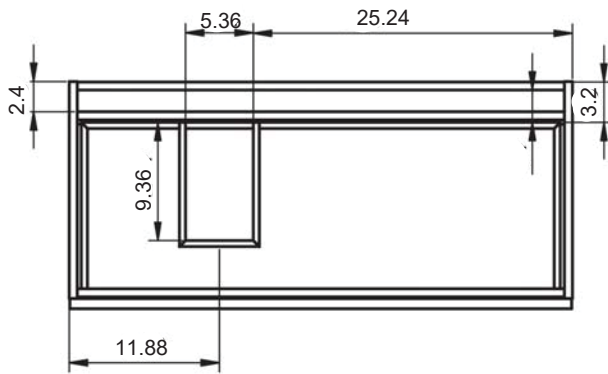

Malaga

- Fronts:** Made of 3/4 in. particle board
Sides: Made of 5/8 in. particle board.
Finish: Matt lacquered and laminated finish.
Handles: Handles: Metal profile finished in Epoxy paint.
Installation: Hidden hanging brackets with direct assembling system, great resistance and depth regulation.

Acabado tirador y patas

MEDIDAS GRANADA

Vanities

Depth 18"

34.4

24-32-40

Tall Units

Depth 10.8 reversible

48

13.8

11.12

24" 2 Drawer Wall Hung Vanity

32" 2 Drawer Wall Hung Vanity

40" 2 Drawer Wall Hung Vanity

40" 2 Drawer Wall Hung Vanity - Left Side Sink

40" 2 Drawer Wall Hung Vanity - Right Side Sink