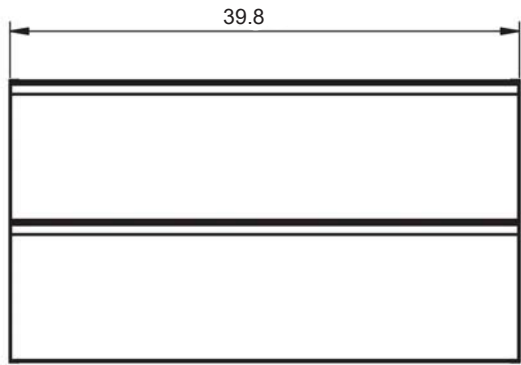

Acabado tirador y patas

MEDIDAS GRANADA

Vanities

Depth 18"

34.4

24-32-40

Tall Units

Depth 10.8 reversible

48

13.8

11.12

24" 2 Drawer Wall Hung Vanity

32" 2 Drawer Wall Hung Vanity

40" 2 Drawer Wall Hung Vanity

40" 2 Drawer Wall Hung Vanity - Left Side Sink

40" 2 Drawer Wall Hung Vanity - Right Side Sink