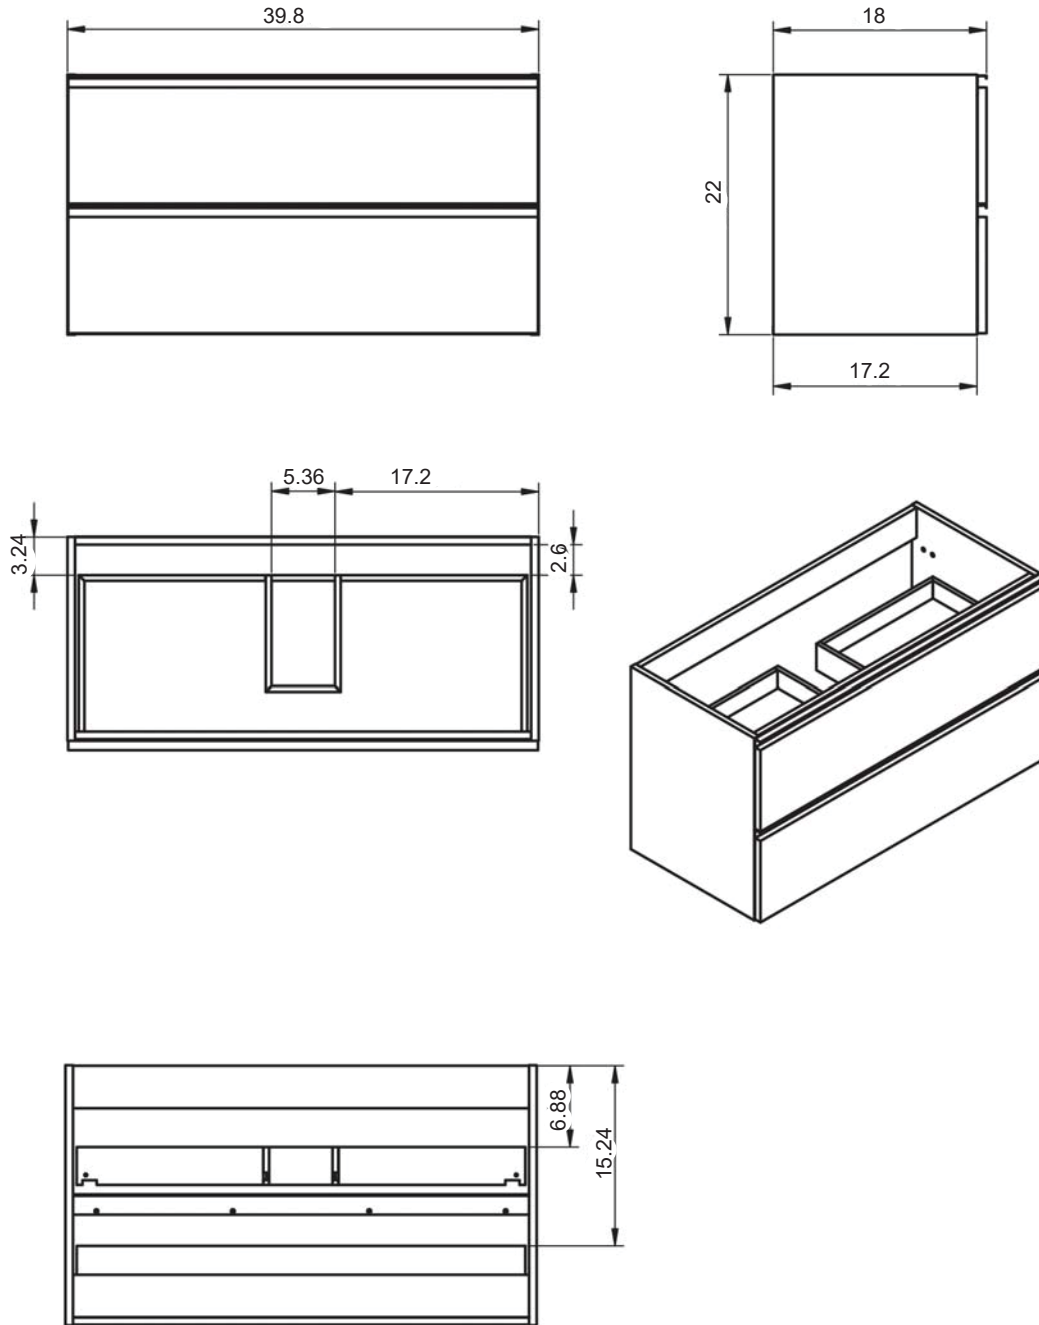

Malaga

- Fronts:** Made of 3/4 in. particle board
Sides: Made of 5/8 in. particle board.
Finish: Matt lacquered and laminated finish.
Handles: Handles: Metal profile finished in Epoxy paint.
Installation: Hidden hanging brackets with direct assembling system, great resistance and depth regulation.

Acabado tirador y patas

MEDIDAS GRANADA

Vanities

Depth 18"

34.4

24-32-40

Tall Units

Depth 10.8 reversible

48

13.8

11.12

24" 2 Drawer Wall Hung Vanity

32" 2 Drawer Wall Hung Vanity

40" 2 Drawer Wall Hung Vanity

40" 2 Drawer Wall Hung Vanity - Left Side Sink

40" 2 Drawer Wall Hung Vanity - Right Side Sink

40" 2 Drawer Freestanding Vanity

48" 2 Drawer Freestanding Vanity - Right Side Sink

48" 2 Drawer Freestanding Vanity - Left Side Sink

Malaga Tall Unit