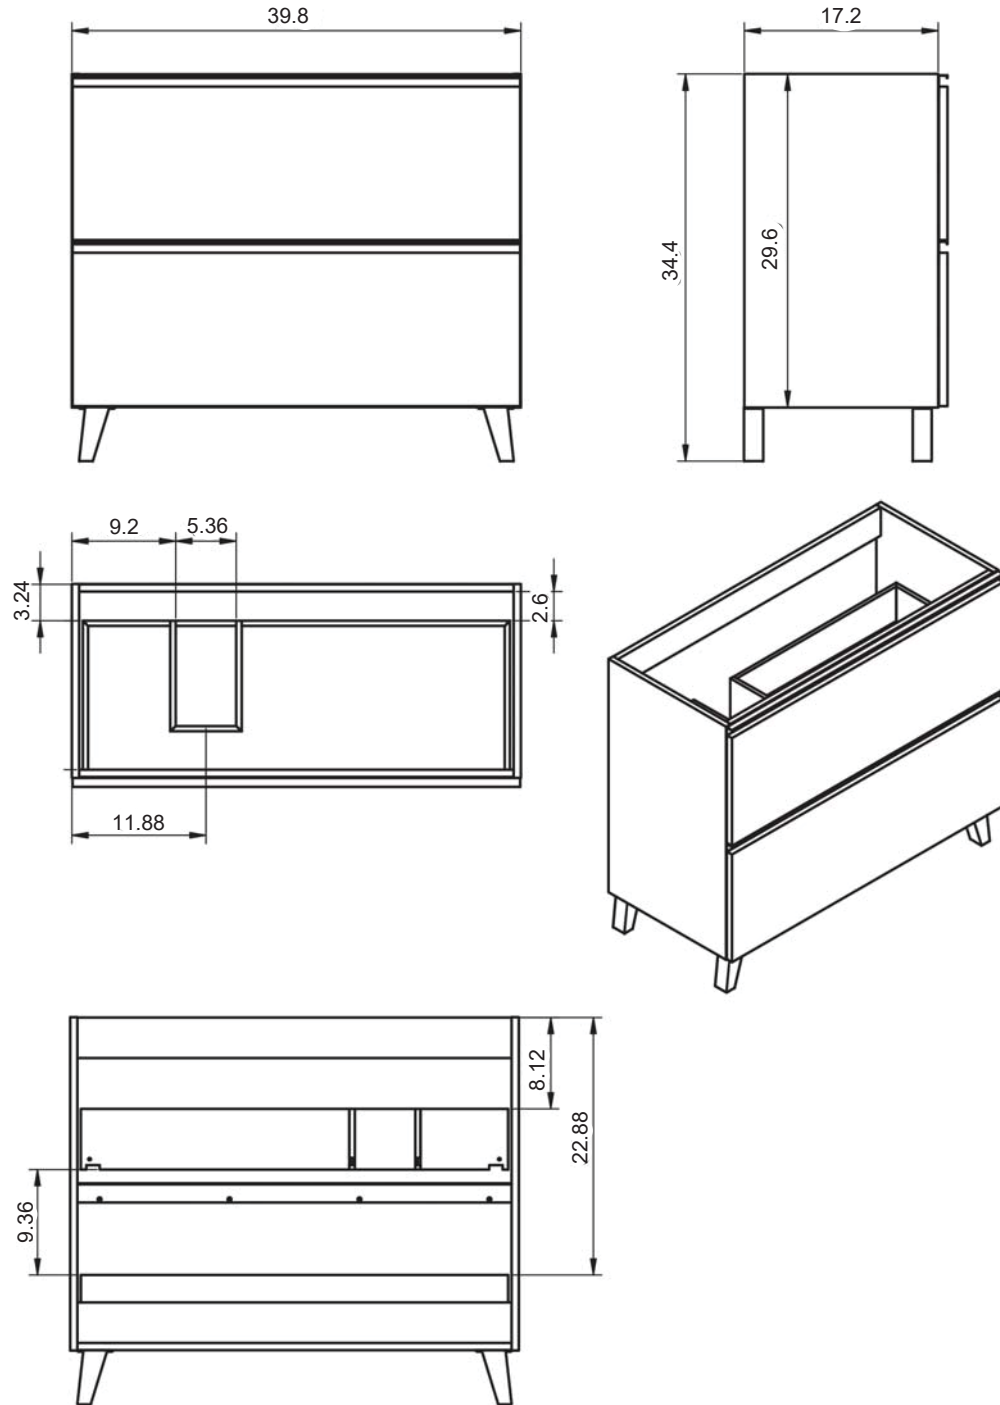

Acabado tirador y patas

MEDIDAS GRANADA

Vanities

Depth 18"

34.4

24-32-40

Tall Units

Depth 10.8 reversible

48

13.8

11.12

24" 2 Drawer Wall Hung Vanity

32" 2 Drawer Wall Hung Vanity

40" 2 Drawer Wall Hung Vanity

40" 2 Drawer Wall Hung Vanity - Left Side Sink

40" 2 Drawer Wall Hung Vanity - Right Side Sink

48" 2 Drawer Wall Hung Vanity

48" 2 Drawer Wall Hung Vanity - Double Sink

48" 2 Drawer Wall Hung Vanity - Right Side Sink

48" 2 Drawer Wall Hung Vanity - Left Side Sink

24" 2 Drawer Freestanding Vanity

32" 2 Drawer Freestanding Vanity

40" 2 Drawer Freestanding Vanity

48" 2 Drawer Freestanding Vanity - Right Side Sink

48" 2 Drawer Freestanding Vanity - Left Side Sink

Malaga Tall Unit