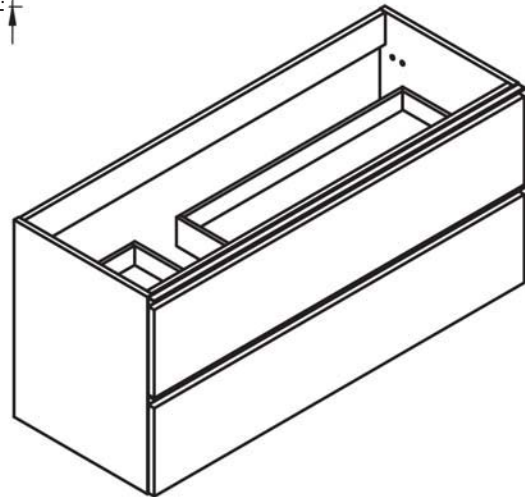

Malaga

- Fronts:** Made of 3/4 in. particle board
Sides: Made of 5/8 in. particle board.
Finish: Matt lacquered and laminated finish.
Handles: Handles: Metal profile finished in Epoxy paint.
Installation: Hidden hanging brackets with direct assembling system, great resistance and depth regulation.

Acabado tirador y patas

MEDIDAS GRANADA

Vanities

Depth 18"

34.4

24-32-40

Tall Units

Depth 10.8 reversible

48" 2 Drawer Wall Hung Vanity

48" 2 Drawer Wall Hung Vanity - Double Sink

48" 2 Drawer Wall Hung Vanity - Right Side Sink

48" 2 Drawer Wall Hung Vanity - Left Side Sink

24" 2 Drawer Freestanding Vanity

32" 2 Drawer Freestanding Vanity

40" 2 Drawer Freestanding Vanity

48" 2 Drawer Freestanding Vanity - Right Side Sink

48" 2 Drawer Freestanding Vanity - Left Side Sink

Malaga Tall Unit