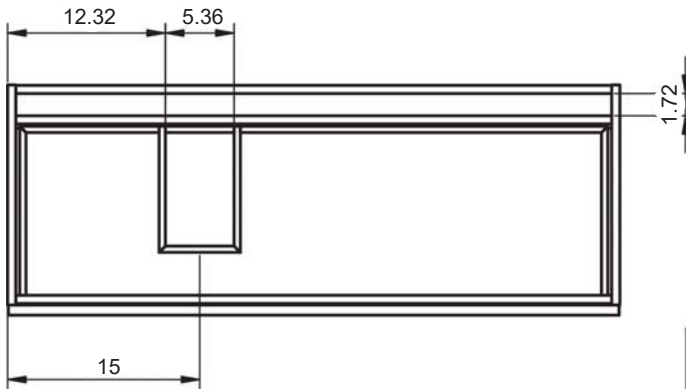

Acabado tirador y patas

MEDIDAS GRANADA

Vanities

Depth 18"

34.4

24-32-40

Tall Units

Depth 10.8 reversible

48" 2 Drawer Wall Hung Vanity

48" 2 Drawer Wall Hung Vanity - Double Sink

48" 2 Drawer Wall Hung Vanity - Right Side Sink

48" 2 Drawer Wall Hung Vanity - Left Side Sink

24" 2 Drawer Freestanding Vanity

32" 2 Drawer Freestanding Vanity

40" 2 Drawer Freestanding Vanity

48" 2 Drawer Freestanding Vanity - Right Side Sink

48" 2 Drawer Freestanding Vanity - Left Side Sink

Malaga Tall Unit