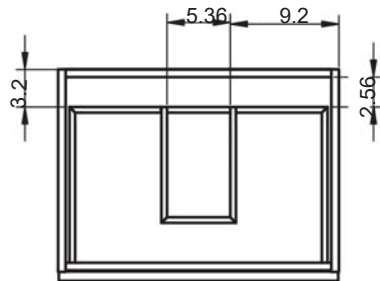

Malaga

- Fronts:** Made of 3/4 in. particle board
Sides: Made of 5/8 in. particle board.
Finish: Matt lacquered and laminated finish.
Handles: Handles: Metal profile finished in Epoxy paint.
Installation: Hidden hanging brackets with direct assembling system, great resistance and depth regulation.

Acabado tirador y patas

MEDIDAS GRANADA

Vanities

Depth 18"

34.4

24-32-40

Tall Units

Depth 10.8 reversible

48

13.8

11.12

24" 2 Drawer Wall Hung Vanity

32" 2 Drawer Wall Hung Vanity

40" 2 Drawer Wall Hung Vanity

40" 2 Drawer Wall Hung Vanity - Left Side Sink

40" 2 Drawer Wall Hung Vanity - Right Side Sink