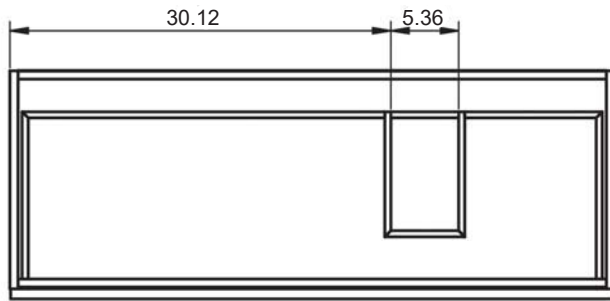

48" 2 Drawer Wall Hung Vanity - Right Side Sink