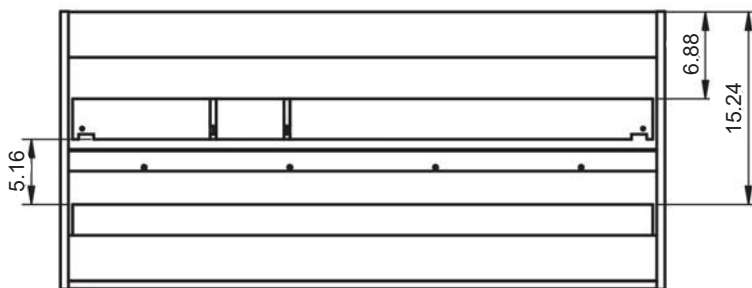

48" 2 Drawer Wall Hung Vanity - Right Side Sink