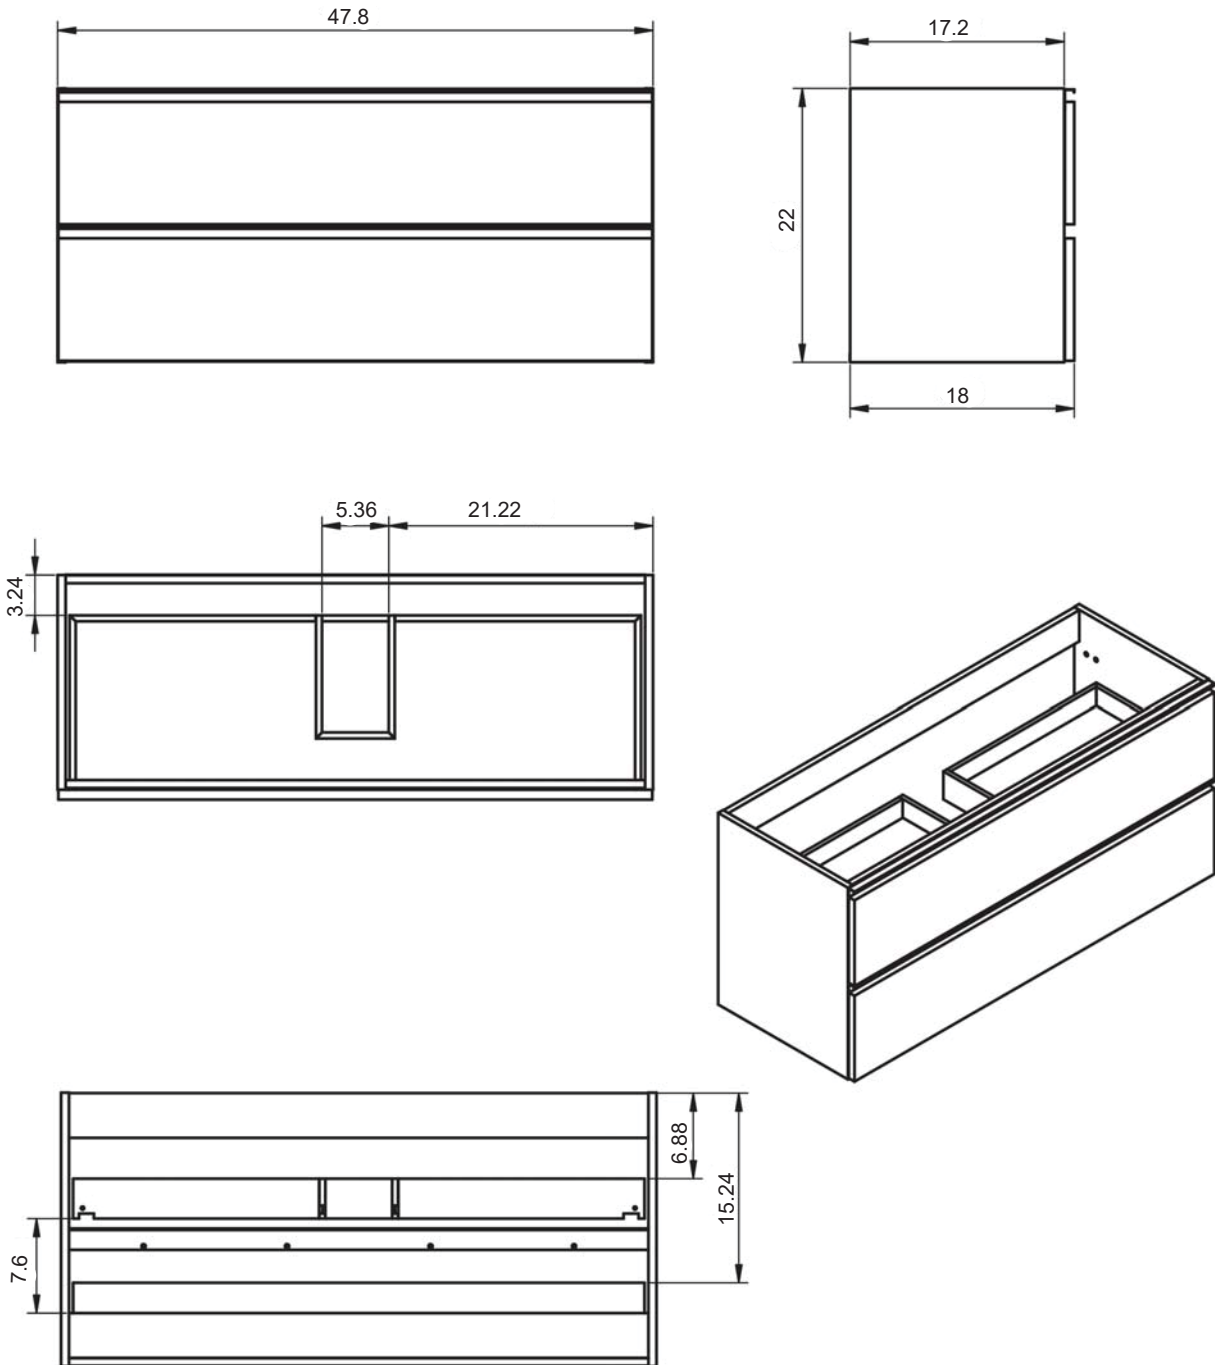

Acabado tirador y patas

MEDIDAS GRANADA

Vanities

Depth 18"

34.4

24-32-40

Tall Units

Depth 10.8 reversible

48

13.8

11.12

24" 2 Drawer Wall Hung Vanity

32" 2 Drawer Wall Hung Vanity

40" 2 Drawer Wall Hung Vanity

40" 2 Drawer Wall Hung Vanity - Left Side Sink

40" 2 Drawer Wall Hung Vanity - Right Side Sink

48" 2 Drawer Wall Hung Vanity

48" 2 Drawer Wall Hung Vanity - Double Sink

48" 2 Drawer Wall Hung Vanity - Right Side Sink

48" 2 Drawer Wall Hung Vanity - Left Side Sink

24" 2 Drawer Freestanding Vanity

32" 2 Drawer Freestanding Vanity

40" 2 Drawer Freestanding Vanity

48" 2 Drawer Freestanding Vanity - Right Side Sink

48" 2 Drawer Freestanding Vanity - Left Side Sink

Malaga Tall Unit