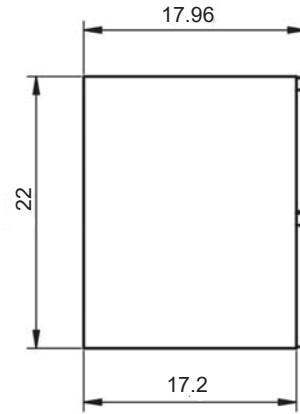

Acabado tirador y patas

MEDIDAS GRANADA

Vanities

Depth 18"

34.4

24-32-40

Tall Units

Depth 10.8 reversible

48

13.8

11.12

24" 2 Drawer Wall Hung Vanity

32" 2 Drawer Wall Hung Vanity

40" 2 Drawer Wall Hung Vanity

40" 2 Drawer Wall Hung Vanity - Left Side Sink

40" 2 Drawer Wall Hung Vanity - Right Side Sink