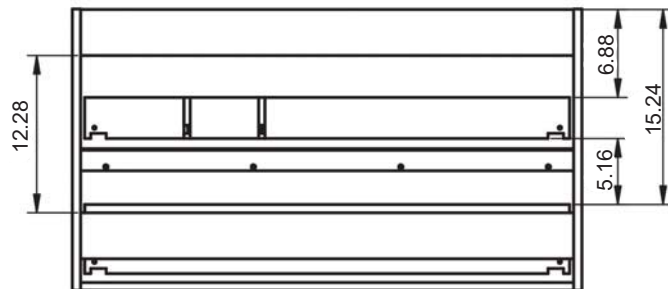

Acabado tirador y patas

MEDIDAS GRANADA

Vanities

Depth 18"

34.4

24-32-40

Tall Units

Depth 10.8 reversible

48

13.8

11.12

24" 2 Drawer Wall Hung Vanity

32" 2 Drawer Wall Hung Vanity

40" 2 Drawer Wall Hung Vanity

40" 2 Drawer Wall Hung Vanity - Left Side Sink

40" 2 Drawer Wall Hung Vanity - Right Side Sink