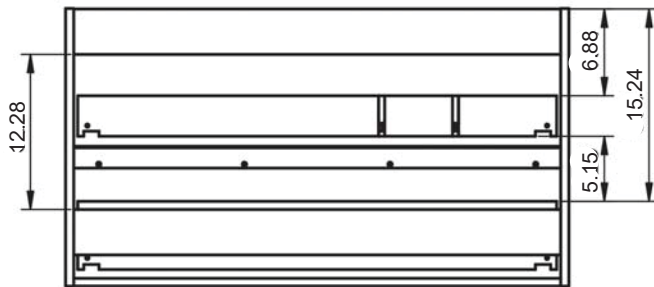

Acabado tirador y patas

MEDIDAS GRANADA

Vanities

Depth 18"

34.4

24-32-40

Tall Units

Depth 10.8 reversible

48

13.8

11.12

24" 2 Drawer Wall Hung Vanity

32" 2 Drawer Wall Hung Vanity

40" 2 Drawer Wall Hung Vanity

40" 2 Drawer Wall Hung Vanity - Left Side Sink

40" 2 Drawer Wall Hung Vanity - Right Side Sink