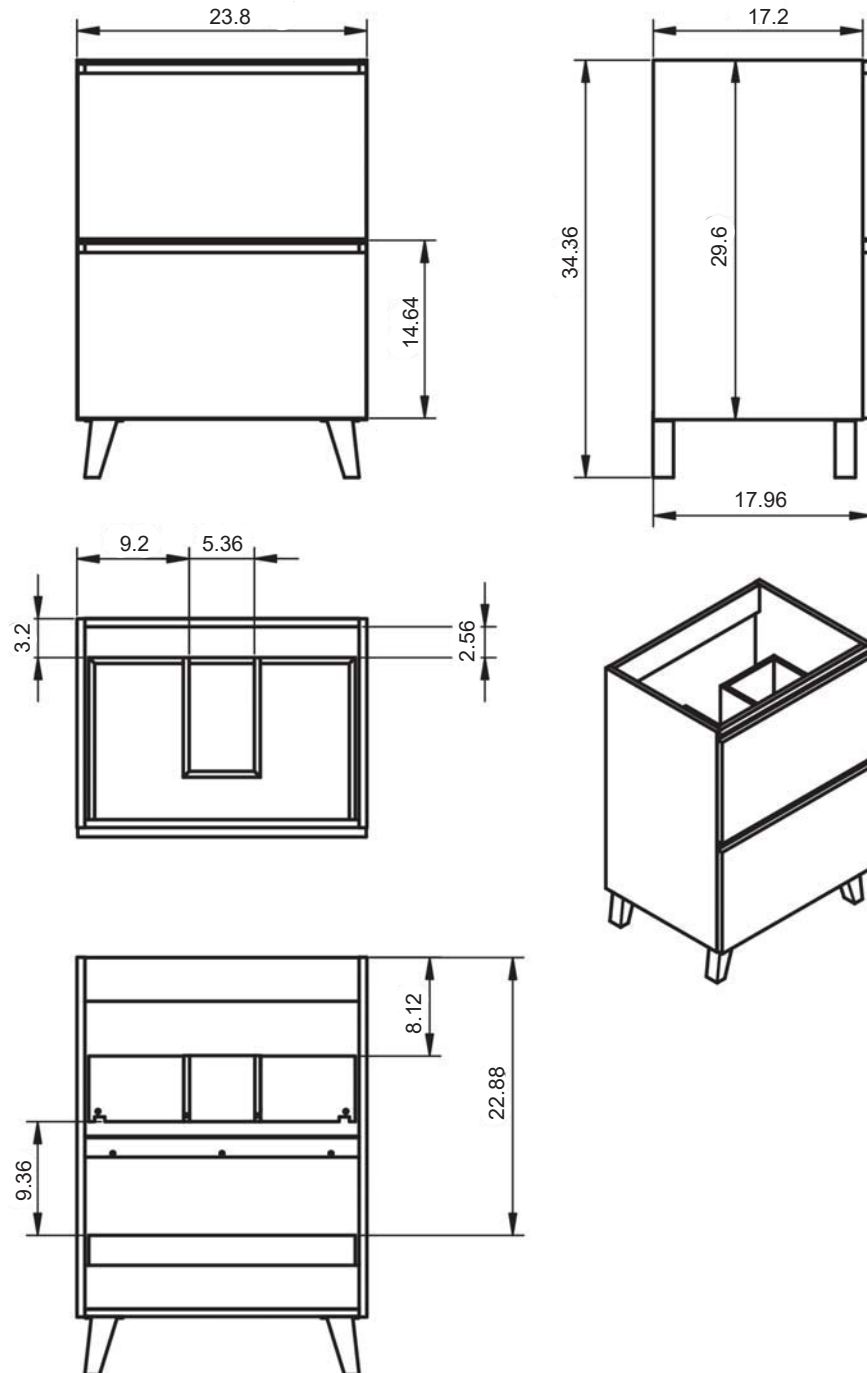

Acabado tirador y patas

MEDIDAS GRANADA

Vanities

Depth 18"

34.4

24-32-40

Tall Units

Depth 10.8 reversible

48

13.8

11.12

24" 2 Drawer Wall Hung Vanity

32" 2 Drawer Wall Hung Vanity

40" 2 Drawer Wall Hung Vanity

40" 2 Drawer Wall Hung Vanity - Left Side Sink

40" 2 Drawer Wall Hung Vanity - Right Side Sink

48" 2 Drawer Wall Hung Vanity

48" 2 Drawer Wall Hung Vanity - Double Sink

48" 2 Drawer Wall Hung Vanity - Right Side Sink

48" 2 Drawer Wall Hung Vanity - Left Side Sink

24" 2 Drawer Freestanding Vanity

32" 2 Drawer Freestanding Vanity

40" 2 Drawer Freestanding Vanity

48" 2 Drawer Freestanding Vanity - Right Side Sink

48" 2 Drawer Freestanding Vanity - Left Side Sink

Malaga Tall Unit