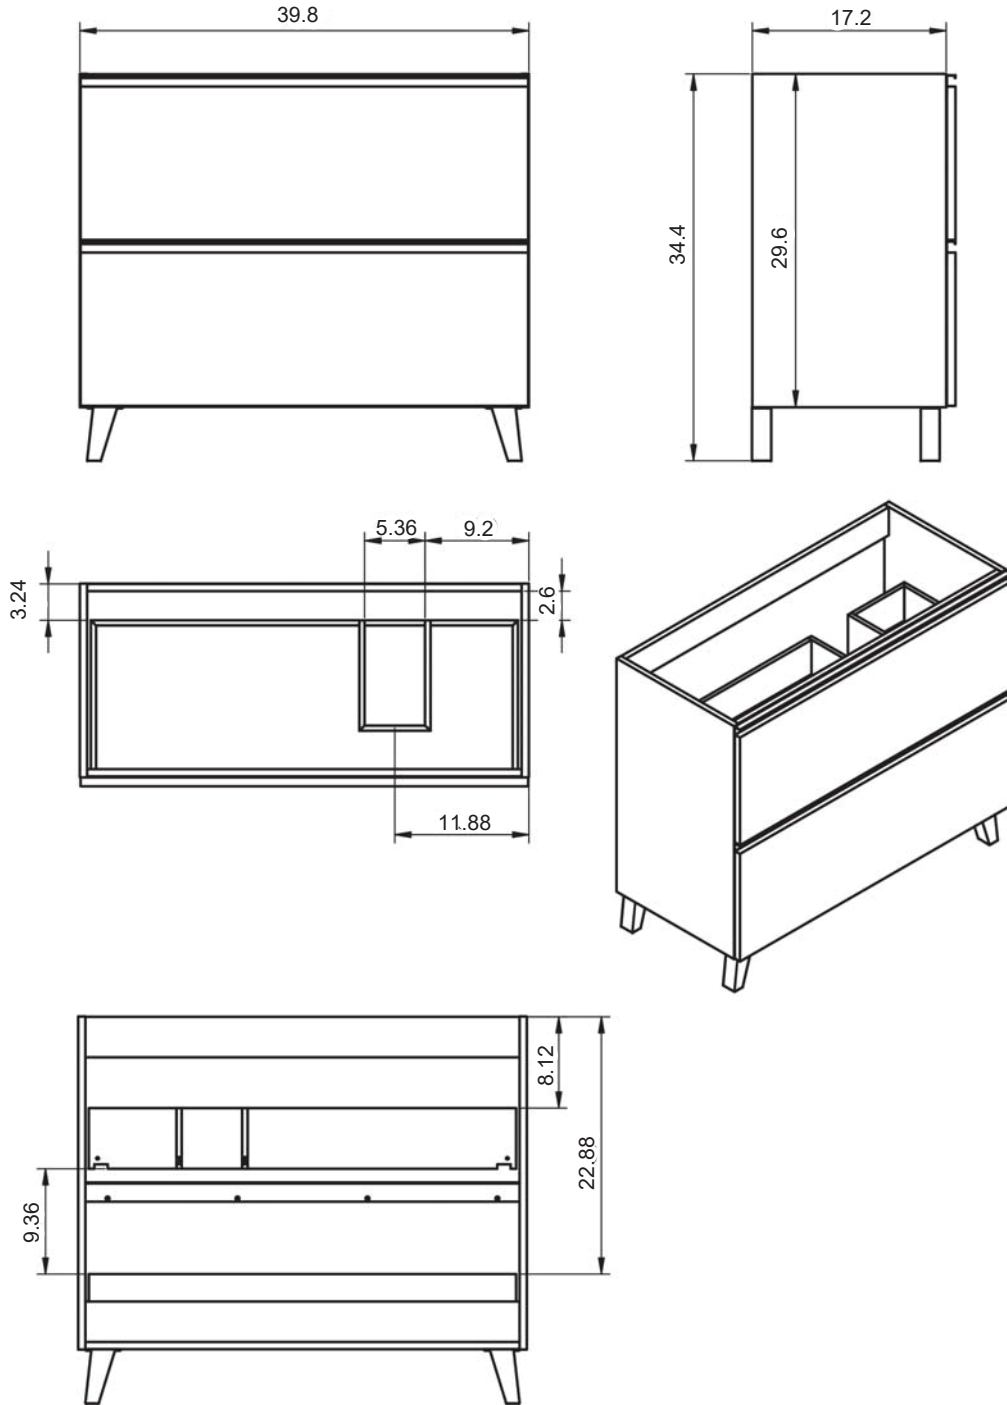

Acabado tirador y patas

MEDIDAS GRANADA

Vanities

Depth 18"

34.4

24-32-40

Tall Units

Depth 10.8 reversible

48

13.8

11.12

24" 2 Drawer Wall Hung Vanity

32" 2 Drawer Wall Hung Vanity

40" 2 Drawer Wall Hung Vanity

40" 2 Drawer Wall Hung Vanity - Left Side Sink

40" 2 Drawer Wall Hung Vanity - Right Side Sink

48" 2 Drawer Wall Hung Vanity

48" 2 Drawer Wall Hung Vanity - Double Sink

48" 2 Drawer Wall Hung Vanity - Right Side Sink

48" 2 Drawer Wall Hung Vanity - Left Side Sink

24" 2 Drawer Freestanding Vanity

32" 2 Drawer Freestanding Vanity

40" 2 Drawer Freestanding Vanity

48" 2 Drawer Freestanding Vanity - Right Side Sink

48" 2 Drawer Freestanding Vanity - Left Side Sink

Malaga Tall Unit