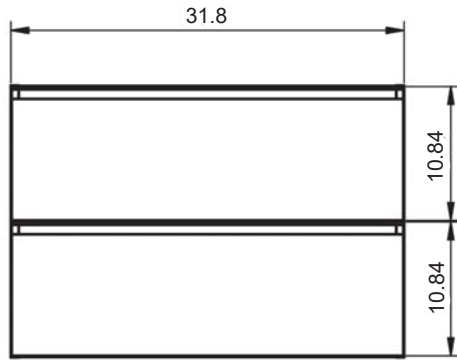

Acabado tirador y patas

MEDIDAS GRANADA

Vanities

Depth 18"

34.4

24-32-40

Tall Units

Depth 10.8 reversible

48

13.8

11.12

24" 2 Drawer Wall Hung Vanity

32" 2 Drawer Wall Hung Vanity

40" 2 Drawer Wall Hung Vanity

40" 2 Drawer Wall Hung Vanity - Left Side Sink

40" 2 Drawer Wall Hung Vanity - Right Side Sink