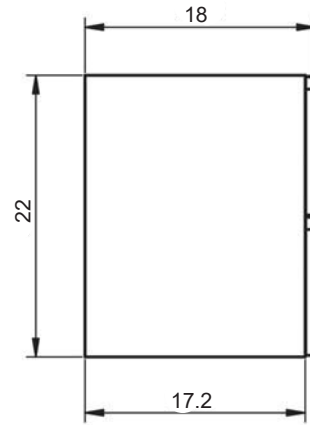

Acabado tirador y patas

MEDIDAS GRANADA

Vanities

Depth 18"

34.4

24-32-40

Tall Units

Depth 10.8 reversible

48

13.8

11.12

24" 2 Drawer Wall Hung Vanity

32" 2 Drawer Wall Hung Vanity

40" 2 Drawer Wall Hung Vanity

40" 2 Drawer Wall Hung Vanity - Left Side Sink

40" 2 Drawer Wall Hung Vanity - Right Side Sink