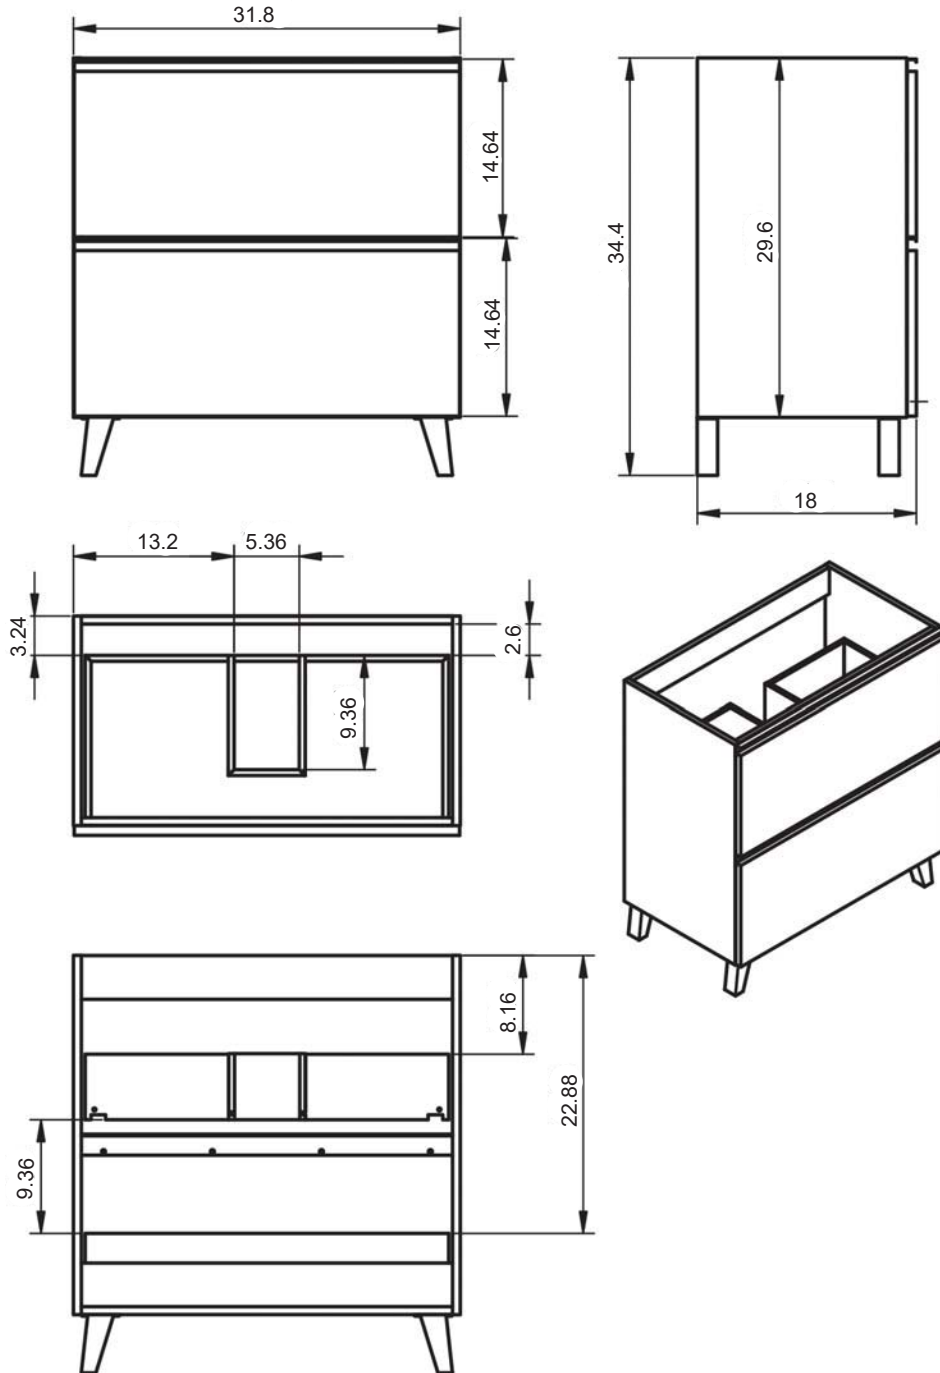

Acabado tirador y patas

MEDIDAS GRANADA

Vanities

Depth 18"

34.4

24-32-40

Tall Units

Depth 10.8 reversible

48

13.8

11.12

24" 2 Drawer Wall Hung Vanity

32" 2 Drawer Wall Hung Vanity

40" 2 Drawer Wall Hung Vanity

40" 2 Drawer Wall Hung Vanity - Left Side Sink

40" 2 Drawer Wall Hung Vanity - Right Side Sink

48" 2 Drawer Wall Hung Vanity

48" 2 Drawer Wall Hung Vanity - Double Sink

48" 2 Drawer Wall Hung Vanity - Right Side Sink

48" 2 Drawer Wall Hung Vanity - Left Side Sink

24" 2 Drawer Freestanding Vanity

32" 2 Drawer Freestanding Vanity

40" 2 Drawer Freestanding Vanity

48" 2 Drawer Freestanding Vanity - Right Side Sink

48" 2 Drawer Freestanding Vanity - Left Side Sink

Malaga Tall Unit