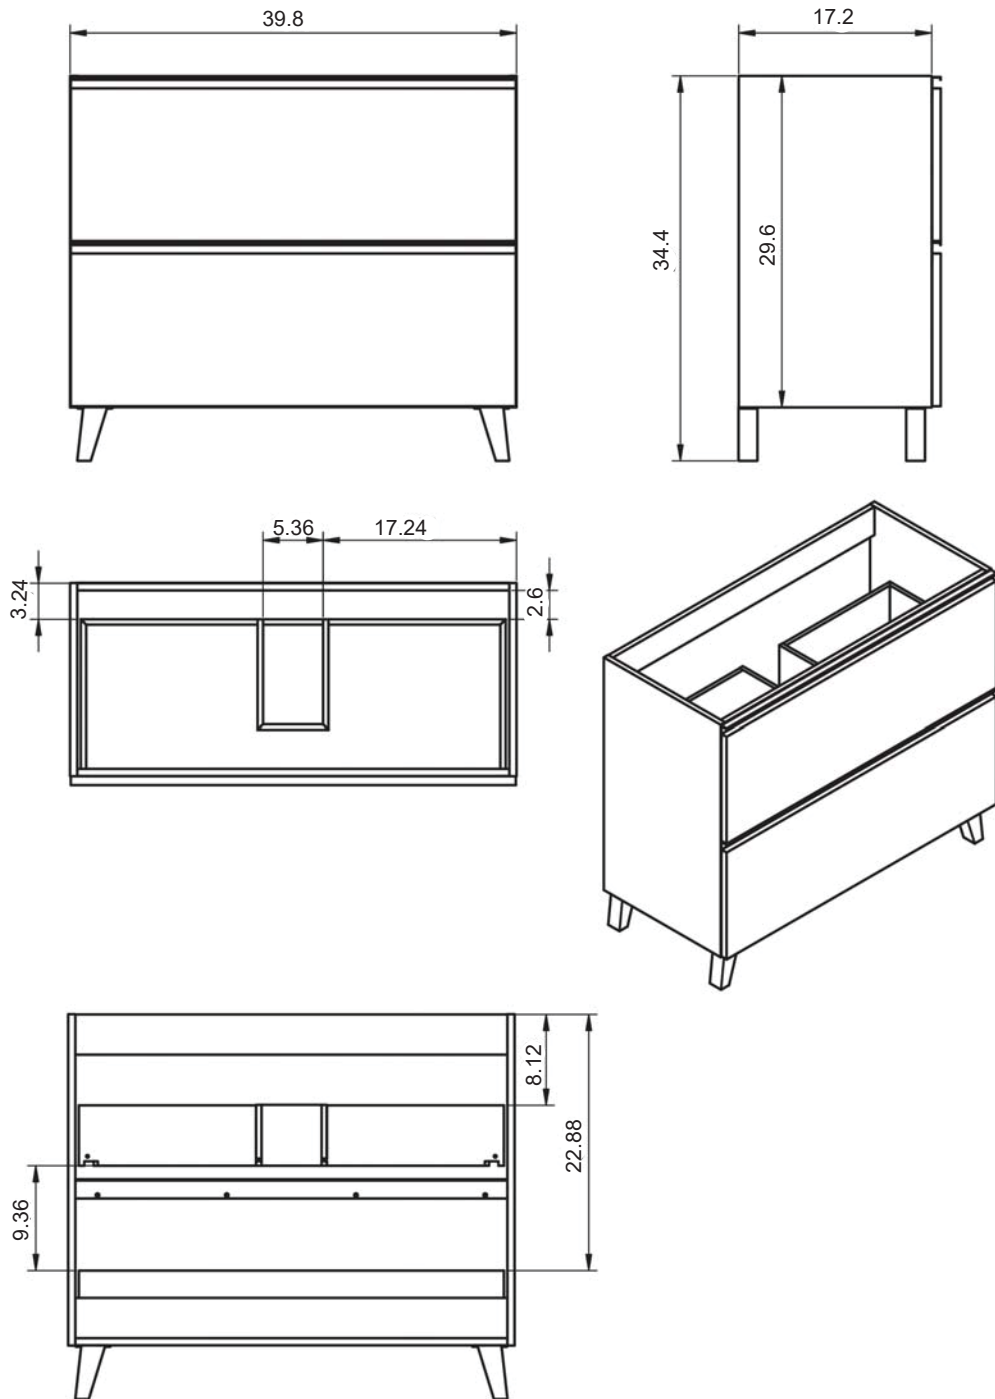

Acabado tirador y patas

MEDIDAS GRANADA

Vanities

Depth 18"

34.4

24-32-40

Tall Units

Depth 10.8 reversible

48

13.8

11.12

24" 2 Drawer Wall Hung Vanity

32" 2 Drawer Wall Hung Vanity

40" 2 Drawer Wall Hung Vanity

40" 2 Drawer Wall Hung Vanity - Left Side Sink

40" 2 Drawer Wall Hung Vanity - Right Side Sink

48" 2 Drawer Wall Hung Vanity

48" 2 Drawer Wall Hung Vanity - Double Sink

48" 2 Drawer Wall Hung Vanity - Right Side Sink

48" 2 Drawer Wall Hung Vanity - Left Side Sink

24" 2 Drawer Freestanding Vanity

32" 2 Drawer Freestanding Vanity

40" 2 Drawer Freestanding Vanity

48" 2 Drawer Freestanding Vanity - Right Side Sink

48" 2 Drawer Freestanding Vanity - Left Side Sink

Malaga Tall Unit