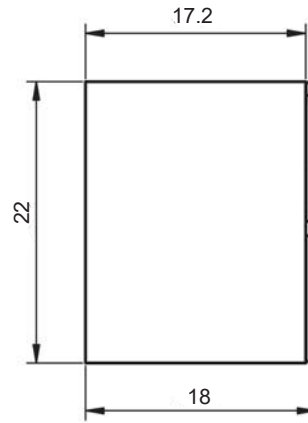

Acabado tirador y patas

MEDIDAS GRANADA

Vanities

Depth 18"

34.4

24-32-40

Tall Units

Depth 10.8 reversible

48

13.8

11.12

24" 2 Drawer Wall Hung Vanity

32" 2 Drawer Wall Hung Vanity

40" 2 Drawer Wall Hung Vanity

40" 2 Drawer Wall Hung Vanity - Left Side Sink

40" 2 Drawer Wall Hung Vanity - Right Side Sink

48" 2 Drawer Wall Hung Vanity

48" 2 Drawer Wall Hung Vanity - Double Sink

48" 2 Drawer Wall Hung Vanity - Right Side Sink

48" 2 Drawer Wall Hung Vanity - Left Side Sink

24" 2 Drawer Freestanding Vanity

32" 2 Drawer Freestanding Vanity

40" 2 Drawer Freestanding Vanity

48" 2 Drawer Freestanding Vanity - Right Side Sink

48" 2 Drawer Freestanding Vanity - Left Side Sink

Malaga Tall Unit