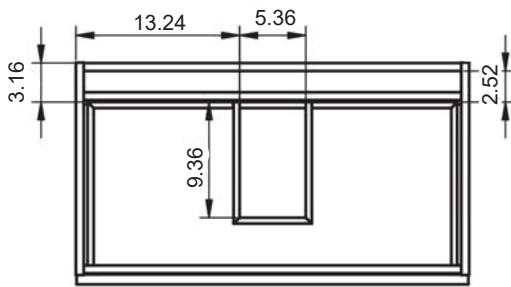

Acabado tirador y patas

MEDIDAS GRANADA

Vanities

Depth 18"

34.4

24-32-40

Tall Units

Depth 10.8 reversible

48

13.8

11.12

24" 2 Drawer Wall Hung Vanity

32" 2 Drawer Wall Hung Vanity

40" 2 Drawer Wall Hung Vanity

40" 2 Drawer Wall Hung Vanity - Left Side Sink

40" 2 Drawer Wall Hung Vanity - Right Side Sink