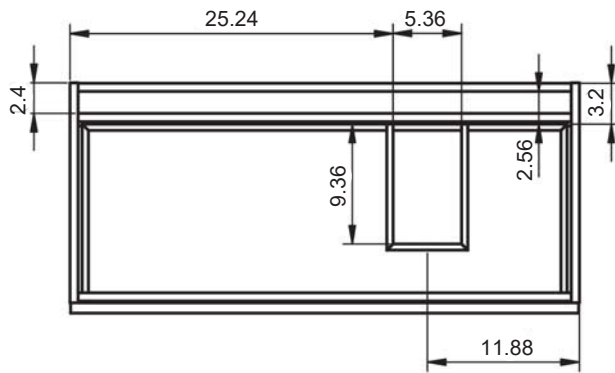

Malaga

- Fronts:** Made of 3/4 in. particle board
Sides: Made of 5/8 in. particle board.
Finish: Matt lacquered and laminated finish.
Handles: Handles: Metal profile finished in Epoxy paint.
Installation: Hidden hanging brackets with direct assembling system, great resistance and depth regulation.

Acabado tirador y patas

MEDIDAS GRANADA

Vanities

Depth 18"

34.4

24-32-40

Tall Units

Depth 10.8 reversible

48

13.8

11.12

24" 2 Drawer Wall Hung Vanity

32" 2 Drawer Wall Hung Vanity

40" 2 Drawer Wall Hung Vanity

40" 2 Drawer Wall Hung Vanity - Left Side Sink

40" 2 Drawer Wall Hung Vanity - Right Side Sink