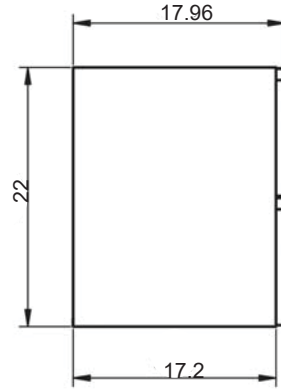

Malaga

- Fronts:** Made of 3/4 in. particle board
Sides: Made of 5/8 in. particle board.
Finish: Matt lacquered and laminated finish.
Handles: Handles: Metal profile finished in Epoxy paint.
Installation: Hidden hanging brackets with direct assembling system, great resistance and depth regulation.

Acabado tirador y patas

MEDIDAS GRANADA

Vanities

Depth 18"

34.4

24-32-40

Tall Units

Depth 10.8 reversible

48

13.8

11.12

24" 2 Drawer Wall Hung Vanity

32" 2 Drawer Wall Hung Vanity

40" 2 Drawer Wall Hung Vanity

40" 2 Drawer Wall Hung Vanity - Left Side Sink

40" 2 Drawer Wall Hung Vanity - Right Side Sink