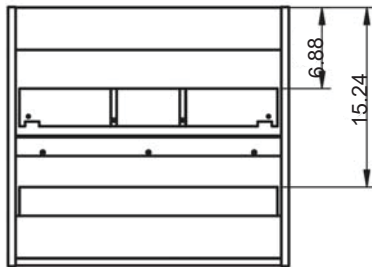

24" 2 Drawer Wall Hung Vanity