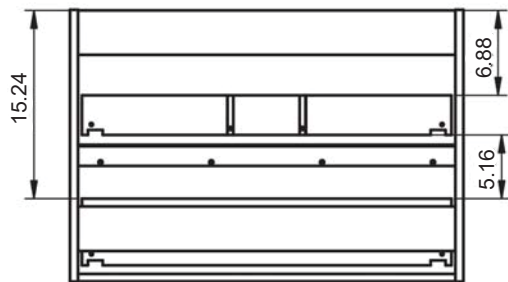

Acabado tirador y patas

MEDIDAS GRANADA

Vanities

Depth 18"

34.4

24-32-40

Tall Units

Depth 10.8 reversible

48

13.8

11.12

24" 2 Drawer Wall Hung Vanity

32" 2 Drawer Wall Hung Vanity

40" 2 Drawer Wall Hung Vanity

40" 2 Drawer Wall Hung Vanity - Left Side Sink

40" 2 Drawer Wall Hung Vanity - Right Side Sink