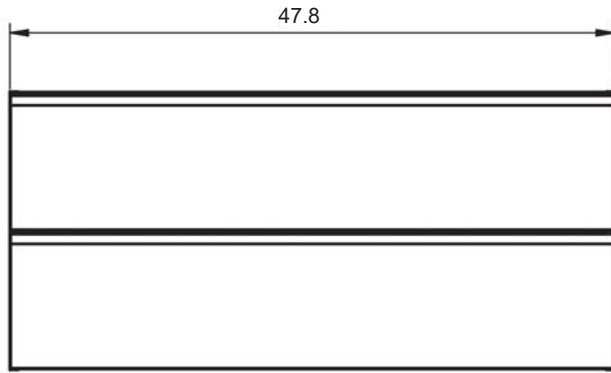

48" 2 Drawer Wall Hung Vanity - Right Side Sink