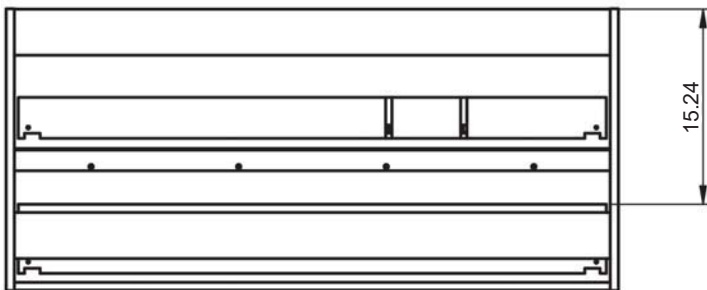

48" 2 Drawer Wall Hung Vanity

48" 2 Drawer Wall Hung Vanity - Double Sink

48" 2 Drawer Wall Hung Vanity - Right Side Sink

48" 2 Drawer Wall Hung Vanity - Left Side Sink

24" 2 Drawer Freestanding Vanity

32" 2 Drawer Freestanding Vanity

40" 2 Drawer Freestanding Vanity

48" 2 Drawer Freestanding Vanity - Right Side Sink

48" 2 Drawer Freestanding Vanity - Left Side Sink

Malaga Tall Unit