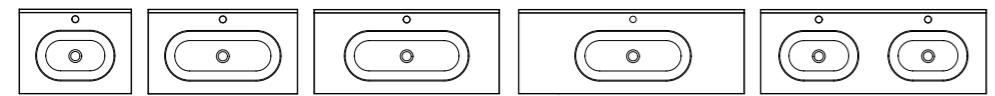

Bowl's depth: 6.7" / Basin's thickness: 0.7" / Bowl's width: 18.1"
Widespread add a -3 (Example 80021-3) list price is +\$50 per single sink and +\$100 for Double Sinks

FLAT	SKU#	List Price
24	80021	232.90
32	80022	269.50
40	80077	385.90
40 Right Sink	80096	650.00
40 Left Sink	80097	650.00
48 Single Sink	80081	574.00
48 Right Sink	80129	926.75
48 Left Sink	80131	926.75
48 Double Sink	80047	734.50

Bowl's depth: 6.9" / Basin's thickness: 0.6"
Widespread add a -3 (Example 80021-3) list price is +\$50 per single sink and +\$100 for Double Sinks

ADA	SKU#	List Price
24	83804	315.00
32	83805	389.00
40	83806	557.00
48 Single Sink	83807	798.00
48 Double Sink	83808	946.00