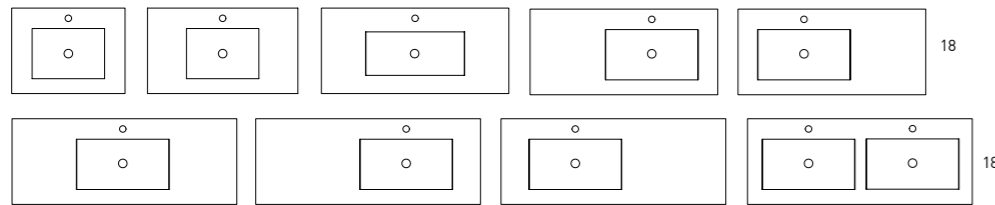

Bowl's depth: 6.7" / Basin's thickness: 0.7" / Bowl's width: 18.1"
Widespread add a -3 (Example 80021-3) list price is +\$50 per single sink and +\$100 for Double Sinks

FLAT	SKU#	List Price
24	80021	232.90
32	80022	269.50
40	80077	385.90
40 Right Sink	80096	650.00
40 Left Sink	80097	650.00
48 Single Sink	80081	574.00
48 Right Sink	80129	926.75
48 Left Sink	80131	926.75
48 Double Sink	80047	734.50