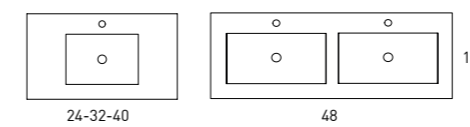

Mineral marble

NANTES	B-Ada	Ceniza	Avio	Navy	Griggio	Cotton	Musgo	Black	List Price
24	88974	83740	83741	85661	71157	83747	85725	71161	736.00
32	88975	83742	83743	85663	71158	83734	85726	71162	793.00
40	88976	83744	83745	85665	71159	83737	85727	71163	1005.00
48 Double Sink	88977	85667	85668	85669	71160	83748	85728	71164	1404.00

Widespread add a -3 (Example 80021-3) list price is +$50 per single sink and +$100 for Double Sinks