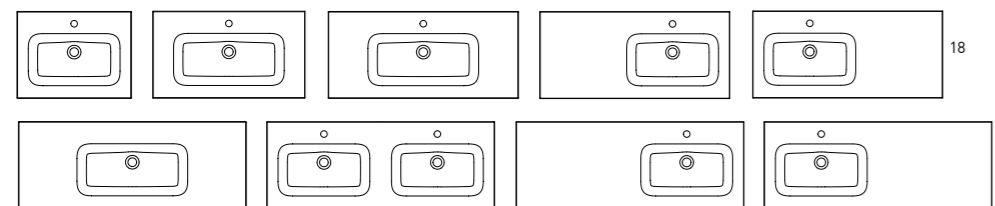

Bowl's depth: 6.7" / Basin's thickness: 0.7" / Bowl's width: 18.1"
Widespread add a -3 (Example 80021-3) list price is +\$50 per single sink and +\$100 for Double Sinks

FLAT	SKU#	List Price
24	80021	232.90
32	80022	269.50
40	80077	385.90
40 Right Sink	80096	650.00
40 Left Sink	80097	650.00
48 Single Sink	80081	574.00
48 Right Sink	80129	926.75
48 Left Sink	80131	926.75
48 Double Sink	80047	734.50

Bowl's depth: 6.9" / Basin's thickness: 0.6"
Widespread add a -3 (Example 80021-3) list price is +\$50 per single sink and +\$100 for Double Sinks

ADA	SKU#	List Price
24	83804	315.00
32	83805	389.00
40	83806	557.00
48 Single Sink	83807	798.00
48 Double Sink	83808	946.00

Mineral marble

Bowl's depth: 5.6" / Basin's thickness: 0.6" / Bowl's width: 18.9" / Bowl's width: 22.8"
Widespread add a -3 (Example 80021-3) list price is +\$50 per single sink and +\$100 for Double Sinks