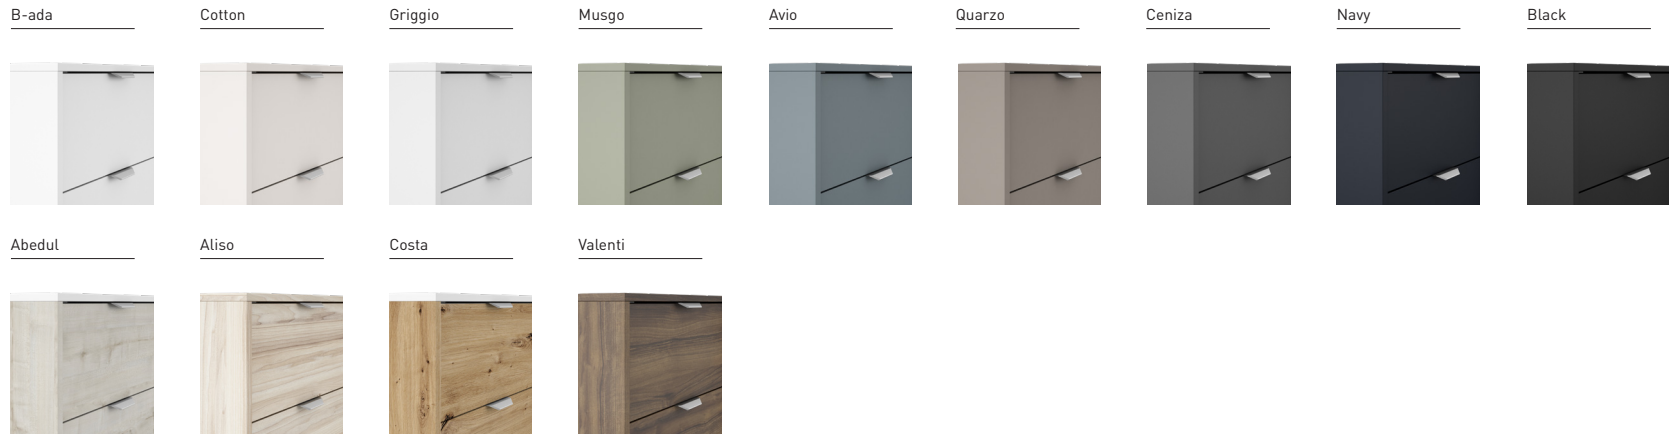

CHROME HANDLES

BLACK HANDLES