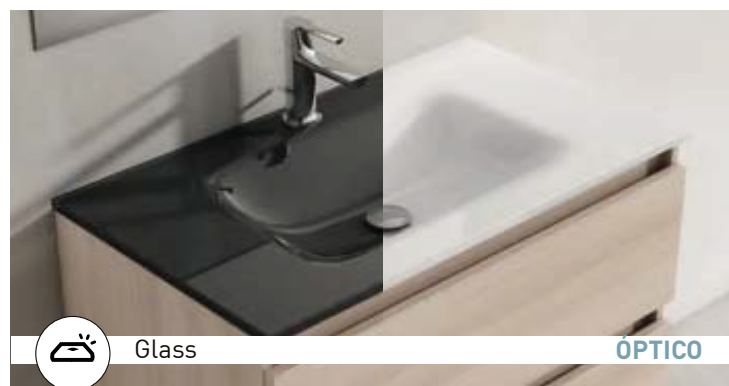

Glass **OPTICO**

White	SKU#	List Price	Black	SKU#	List Price
24	80116	498.00	24	80124	498.00
32	80117	534.00	32	80110	534.00
40	80125	627.00	40	80107	627.00
48 Double Sink	80126	923.00	48 Double Sink	80108	923.00

Bowl's depth: 5"
Basin's thickness: 0.6" / Bowl's width: 18"