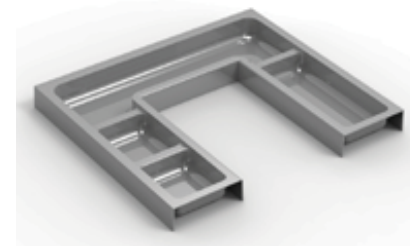

ORGANIZER

SKU# **List Price**
82576 79.00
11" x 5" x 0,4"

Suitable for:
Arco, Box, Granada, Kyoto, Bondi, Scala y Vision.

Not suitable for:
Reduced depth Box