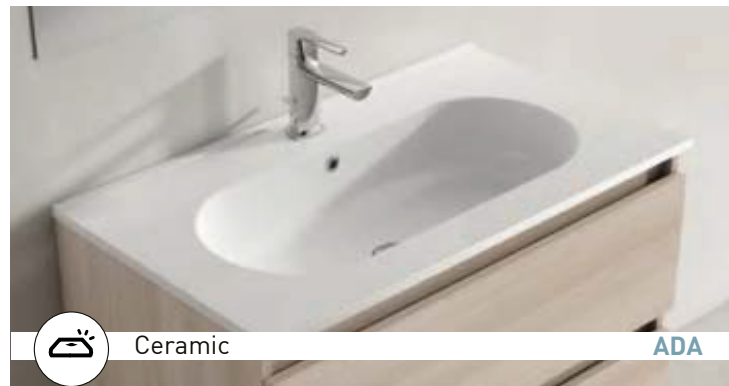

# ACCESSORIES

THE PERFECT MATCH

Mirrors, basins, and accessories  
that complement with your bathroom.

WASHBASINS

Ceramic **FLAT**

	SKU#	List Price		SKU#	List Price
24 Reduced Depth	80248	232.90	32 Left Sink	84536	462.00
32 Reduced Depth	80249	269.50	32 Right Sink	84546	462.00
24	80021	232.90	36 Left Sink	80095	523.00
28	80597	269.50	36 Right Sink	80094	523.00
32	80022	269.50	40 Left Sink	80097	650.00
40	80077	385.90	40 Right Sink	80096	650.00
48	80081	574.00	48 Left Sink	80131	926.00
48 Double Sink	80047	734.50	48 Right Sink	80129	926.00

Bowl's depth: 7" / Basin's thickness: 0.7" / Bowl's width: 18"  
 Widespread add a -3 (Example 80021-3) list price is +\$50 per single sink and +\$100 for Double Sinks  
 \*Check technical data in our website