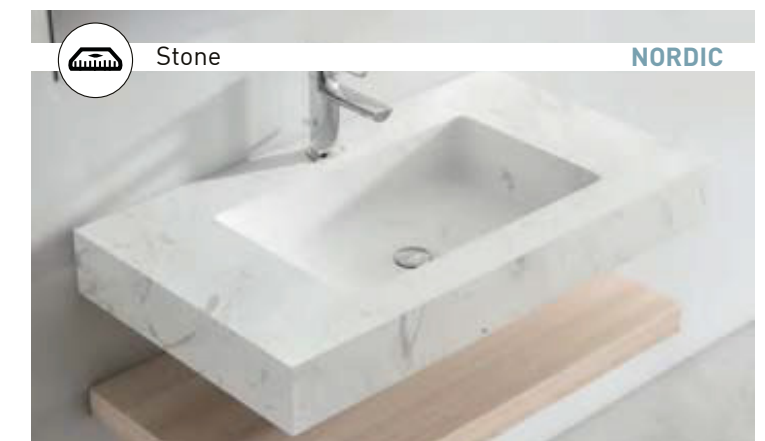

Stone **NORDIC**

Depth 18	SKU#	List Price	Fixings included
24	83020	1266.00	
32	83023	1488.00	
40	83026	1707.75	Bowl's depth: 4,2"
48	83029	1930.50	Basin's thickness: 3,9"
48 Double Sink	83032	2413.00	Bowl's width: 18"