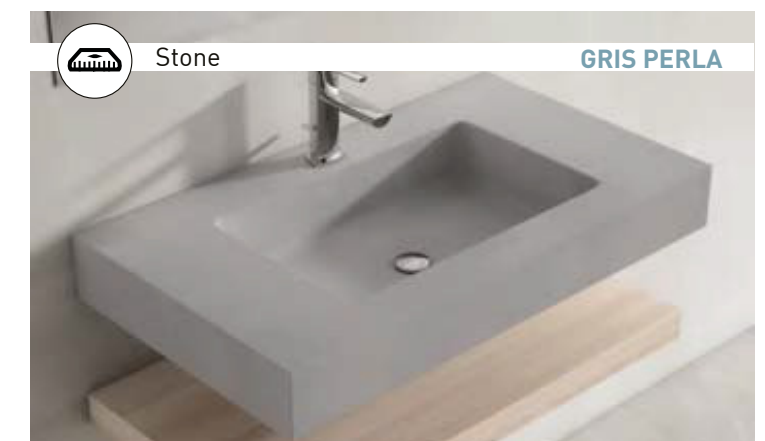

Stone **ÉBANO**

Stone **GRIS PERLA**

Depth 18	SKU#	List Price	Fixings included
24	83021	1266.00	
32	83024	1488.00	
40	83027	1707.75	Bowl's depth: 4,2"
48	83030	1930.50	Basin's thickness: 3,9"
48 Double Sink	83033	2413.00	Bowl's width: 18"