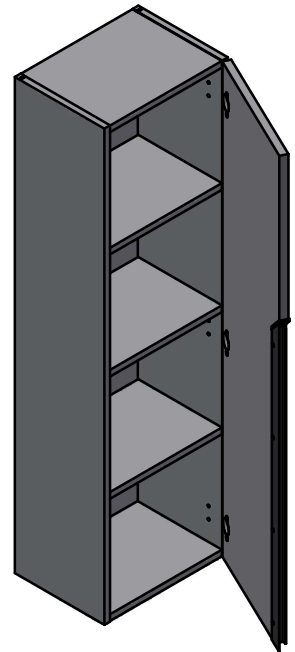

## Valencia Technical

- Sides: 16mm chipboard
- Fronts: 19mm chipboard
- Finishes: Matt lacquered and laminates

- Soft Close doors
- Soft Close drawers
- Partial extraction
- Textil drawer
- 

### Vanities

Depth 18 in.

### Tall Unit

Depth 10.8 in.  
Reversible

24" Single Drawer Vanity

B-B ( 1 : 8 )

32" Single Drawer Vanity

40" Single Drawer Vanity

B-B ( 1 : 10 )

24" Single Drawer + Shelf Vanity

32" Single Drawer + Shelf Vanity

40" Single Drawer + Shelf Vanity

Tall unit

Left

Right

\* REVERSIBLE