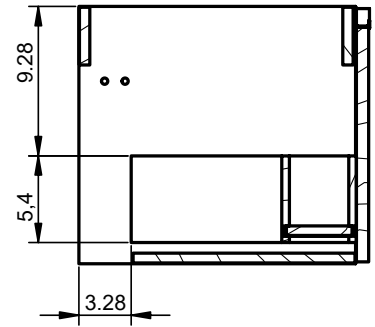

## Valencia Dimensions

### Vanities

Depth 18 in.

### Tall Unit

Depth 10.8 in.  
Reversible

24" Single Drawer Vanity

B-B ( 1 : 8 )

32" Single Drawer Vanity

40" Single Drawer Vanity

B-B ( 1 : 10 )

24" Single Drawer + Shelf Vanity

32" Single Drawer + Shelf Vanity

40" Single Drawer + Shelf Vanity

Tall unit

Left

Right

\* REVERSIBLE