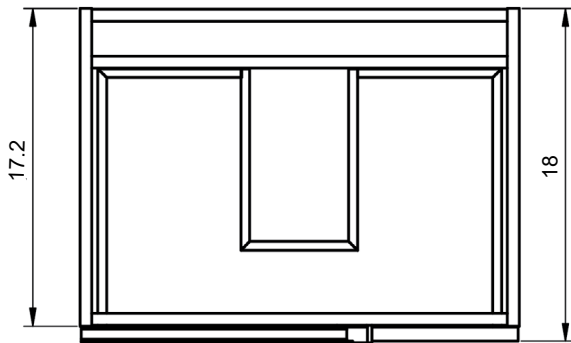

### Vanities

Depth 18 in.

### Tall Unit

Depth 10.8 in.  
Reversible

24" Single Drawer Vanity

B-B ( 1 : 8 )

32" Single Drawer Vanity

40" Single Drawer Vanity

B-B ( 1 : 10 )

24" Single Drawer + Shelf Vanity

32" Single Drawer + Shelf Vanity

40" Single Drawer + Shelf Vanity

Tall unit

Left

Right

\* REVERSIBLE