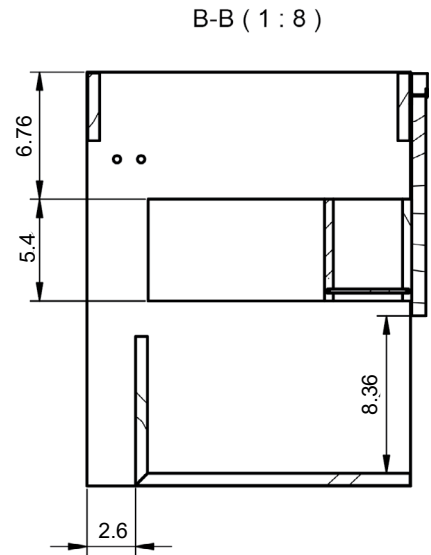

## Valencia Dimensions

### Vanities

Depth 18 in.

### Tall Unit

Depth 10.8 in.  
Reversible

24" Single Drawer Vanity

B-B ( 1 : 8 )

32" Single Drawer Vanity

40" Single Drawer Vanity

B-B ( 1 : 10 )

24" Single Drawer + Shelf Vanity

32" Single Drawer + Shelf Vanity

40" Single Drawer + Shelf Vanity

Tall unit

Left

Right

\* REVERSIBLE