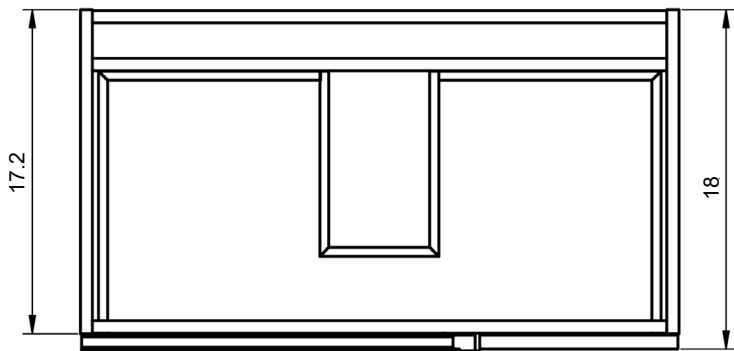

### Tall Unit

Depth 10.8 in.  
Reversible

24" Single Drawer Vanity

B-B ( 1 : 8 )

32" Single Drawer Vanity

40" Single Drawer Vanity

B-B ( 1 : 10 )

24" Single Drawer + Shelf Vanity

32" Single Drawer + Shelf Vanity

40" Single Drawer + Shelf Vanity

Tall unit

Left

Right

\* REVERSIBLE