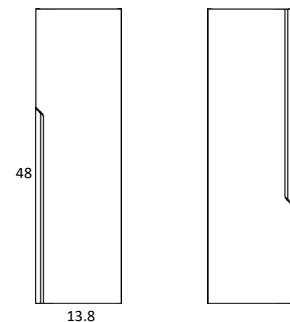

## Valencia Dimensions

### Vanities

Depth 18 in.

### Tall Unit

Depth 10.8 in.  
Reversible

24" Single Drawer Vanity

B-B ( 1 : 8 )

32" Single Drawer Vanity

40" Single Drawer Vanity

B-B ( 1 : 10 )

24" Single Drawer + Shelf Vanity