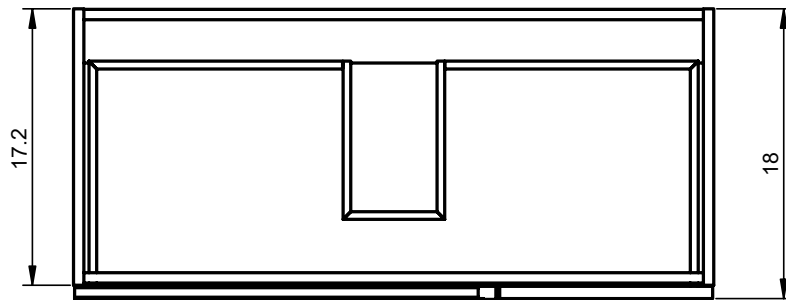

### Vanities

Depth 18 in.

### Tall Unit

Depth 10.8 in.  
Reversible

24" Single Drawer Vanity

B-B ( 1 : 8 )

32" Single Drawer Vanity

40" Single Drawer Vanity

B-B ( 1 : 10 )

24" Single Drawer + Shelf Vanity

32" Single Drawer + Shelf Vanity

40" Single Drawer + Shelf Vanity

Tall unit

Left

Right

\* REVERSIBLE