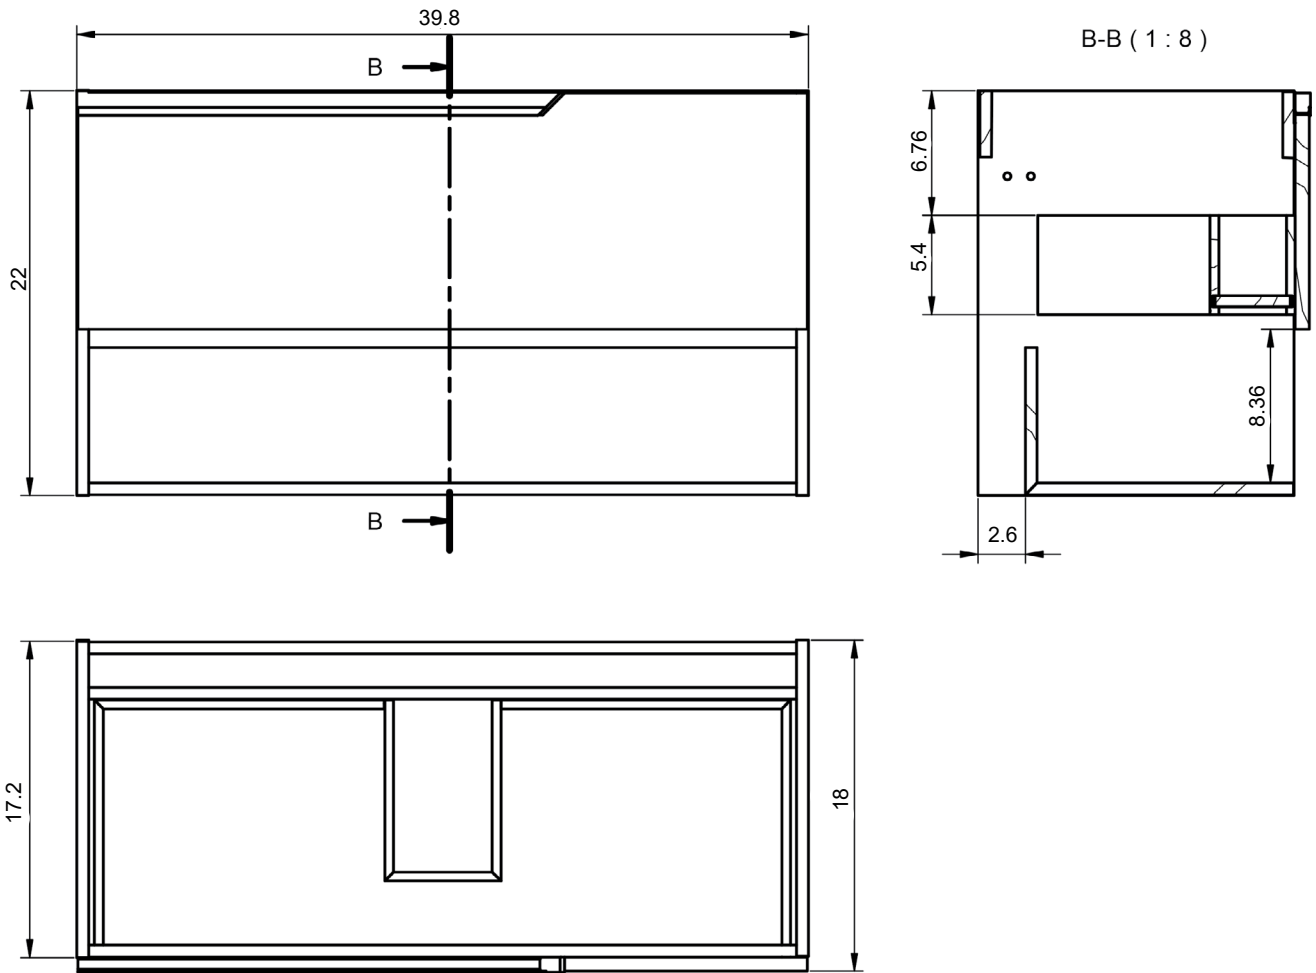

## Valencia Dimensions

### Vanities

Depth 18 in.

### Tall Unit

Depth 10.8 in.  
Reversible

24" Single Drawer Vanity

B-B ( 1 : 8 )

32" Single Drawer Vanity

40" Single Drawer Vanity

B-B ( 1 : 10 )

24" Single Drawer + Shelf Vanity

32" Single Drawer + Shelf Vanity

40" Single Drawer + Shelf Vanity

Tall unit

Left

Right

\* REVERSIBLE