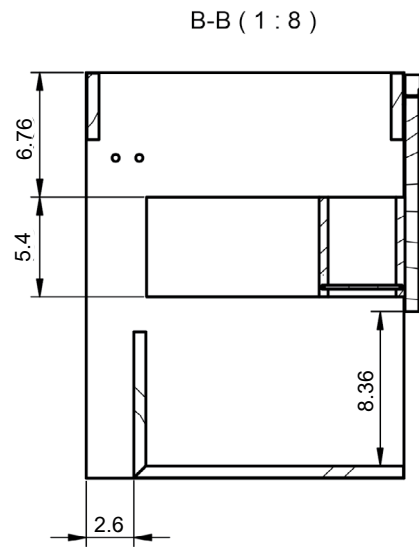

## Valencia Dimensions

### Vanities

Depth 18 in.

### Tall Unit

Depth 10.8 in.  
Reversible

24" Single Drawer Vanity

B-B ( 1 : 8 )

32" Single Drawer Vanity

40" Single Drawer Vanity

B-B ( 1 : 10 )

24" Single Drawer + Shelf Vanity

32" Single Drawer + Shelf Vanity

40" Single Drawer + Shelf Vanity

Tall unit

Left

Right

\* REVERSIBLE