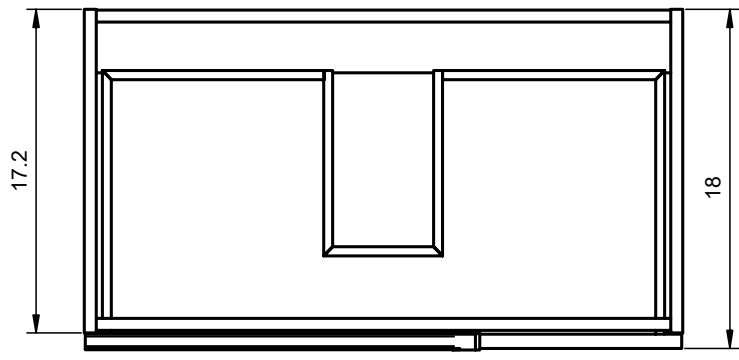

### Vanities

Depth 18 in.

### Tall Unit

Depth 10.8 in.  
Reversible

24" Single Drawer Vanity

B-B ( 1 : 8 )

32" Single Drawer Vanity

40" Single Drawer Vanity

B-B ( 1 : 10 )

24" Single Drawer + Shelf Vanity

32" Single Drawer + Shelf Vanity

40" Single Drawer + Shelf Vanity

Tall unit

Left

Right

\* REVERSIBLE