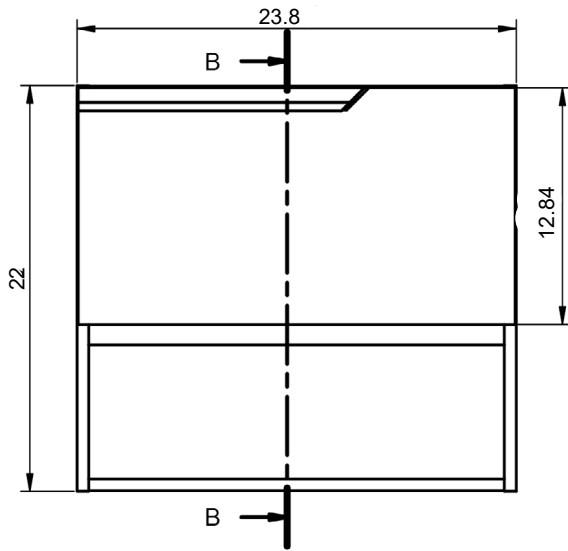

## Valencia Dimensions

### Vanities

Depth 18 in.

### Tall Unit

Depth 10.8 in.  
Reversible

24" Single Drawer Vanity

B-B ( 1 : 8 )

32" Single Drawer Vanity

40" Single Drawer Vanity

B-B ( 1 : 10 )

24" Single Drawer + Shelf Vanity

32" Single Drawer + Shelf Vanity

40" Single Drawer + Shelf Vanity

Tall unit

Left

Right

\* REVERSIBLE