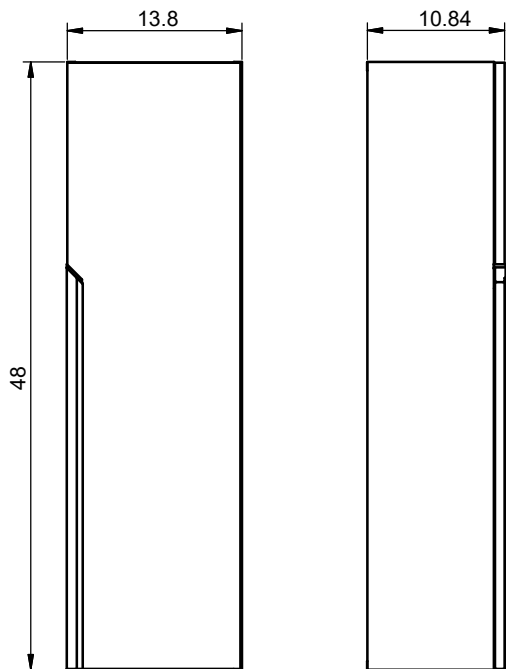

## Valencia Dimensions

### Vanities

Depth 18 in.

### Tall Unit

Depth 10.8 in.  
Reversible

24" Single Drawer Vanity

B-B ( 1 : 8 )

32" Single Drawer Vanity

40" Single Drawer Vanity

B-B ( 1 : 10 )

24" Single Drawer + Shelf Vanity

32" Single Drawer + Shelf Vanity

40" Single Drawer + Shelf Vanity

Tall unit

Left

Right

\* REVERSIBLE