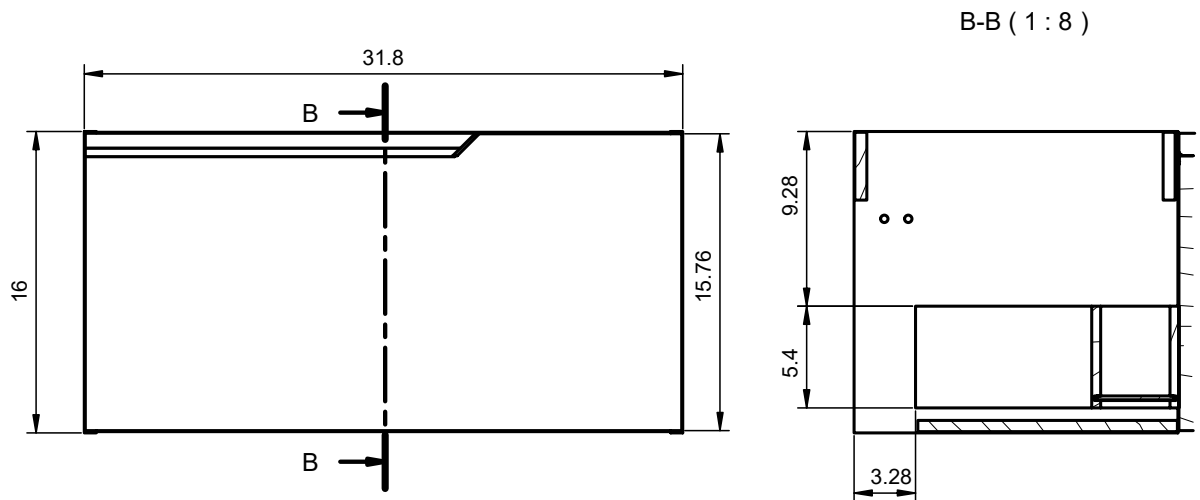

## Valencia Dimensions

### Vanities

Depth 18 in.

### Tall Unit

Depth 10.8 in.  
Reversible

24" Single Drawer Vanity

B-B ( 1 : 8 )

32" Single Drawer Vanity

40" Single Drawer Vanity

B-B ( 1 : 10 )

24" Single Drawer + Shelf Vanity

32" Single Drawer + Shelf Vanity

40" Single Drawer + Shelf Vanity

Tall unit

Left

Right

\* REVERSIBLE