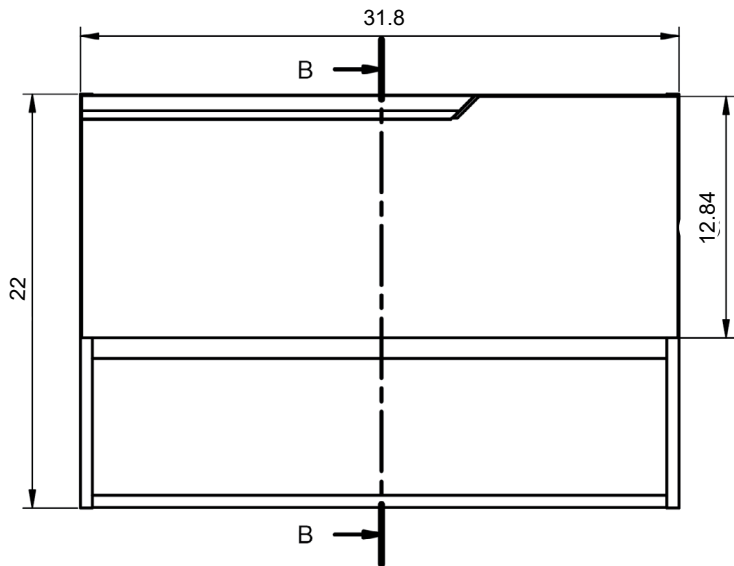

## Valencia Dimensions

### Vanities

Depth 18 in.

### Tall Unit

Depth 10.8 in.  
Reversible

24" Single Drawer Vanity

B-B ( 1 : 8 )

32" Single Drawer Vanity

40" Single Drawer Vanity

B-B ( 1 : 10 )

24" Single Drawer + Shelf Vanity

32" Single Drawer + Shelf Vanity

40" Single Drawer + Shelf Vanity

Tall unit

Left

Right

\* REVERSIBLE