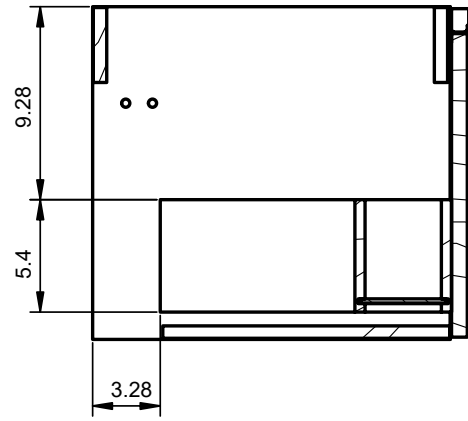

## Valencia Dimensions

### Vanities

Depth 18 in.

### Tall Unit

Depth 10.8 in.  
Reversible

24" Single Drawer Vanity

B-B ( 1 : 8 )

32" Single Drawer Vanity

40" Single Drawer Vanity

B-B ( 1 : 10 )

24" Single Drawer + Shelf Vanity

32" Single Drawer + Shelf Vanity

40" Single Drawer + Shelf Vanity

Tall unit

Left

Right

\* REVERSIBLE