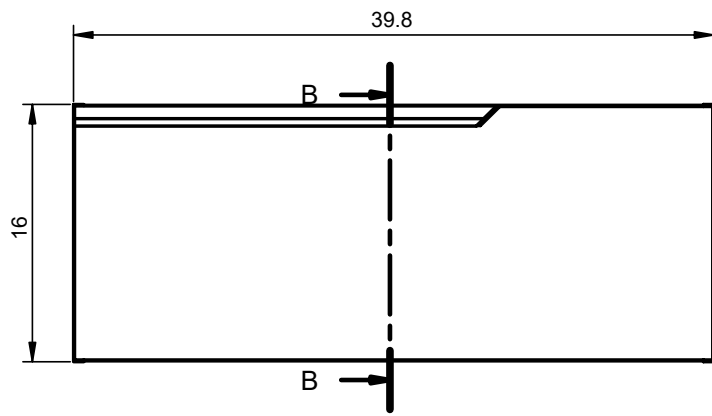

## Valencia Dimensions

### Vanities

Depth 18 in.

### Tall Unit

Depth 10.8 in.  
Reversible

24" Single Drawer Vanity

B-B ( 1 : 8 )

32" Single Drawer Vanity

40" Single Drawer Vanity

B-B ( 1 : 10 )

24" Single Drawer + Shelf Vanity