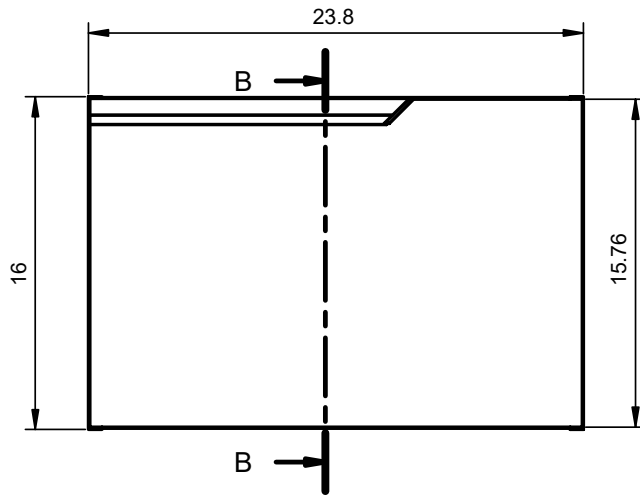

## Valencia Dimensions

### Vanities

Depth 18 in.

### Tall Unit

Depth 10.8 in.  
Reversible

24" Single Drawer Vanity

B-B ( 1 : 8 )

32" Single Drawer Vanity

40" Single Drawer Vanity

B-B ( 1 : 10 )

24" Single Drawer + Shelf Vanity