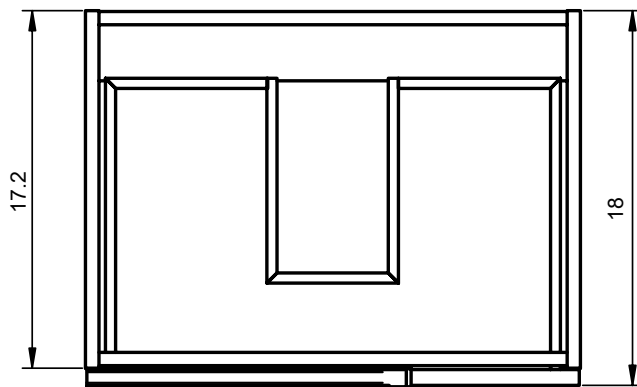

## Valencia Dimensions

### Vanities

Depth 18 in.

### Tall Unit

Depth 10.8 in.  
Reversible

24" Single Drawer Vanity

B-B ( 1 : 8 )

32" Single Drawer Vanity

40" Single Drawer Vanity

B-B ( 1 : 10 )

24" Single Drawer + Shelf Vanity