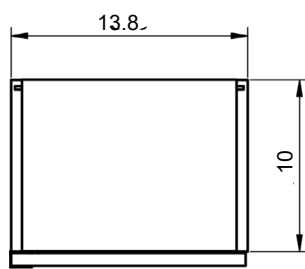

## Valencia Dimensions

### Vanities

Depth 18 in.

### Tall Unit

Depth 10.8 in.  
Reversible

24" Single Drawer Vanity

B-B ( 1 : 8 )

32" Single Drawer Vanity

40" Single Drawer Vanity

B-B ( 1 : 10 )

24" Single Drawer + Shelf Vanity

32" Single Drawer + Shelf Vanity

40" Single Drawer + Shelf Vanity

Tall unit

Left

Right

\* REVERSIBLE