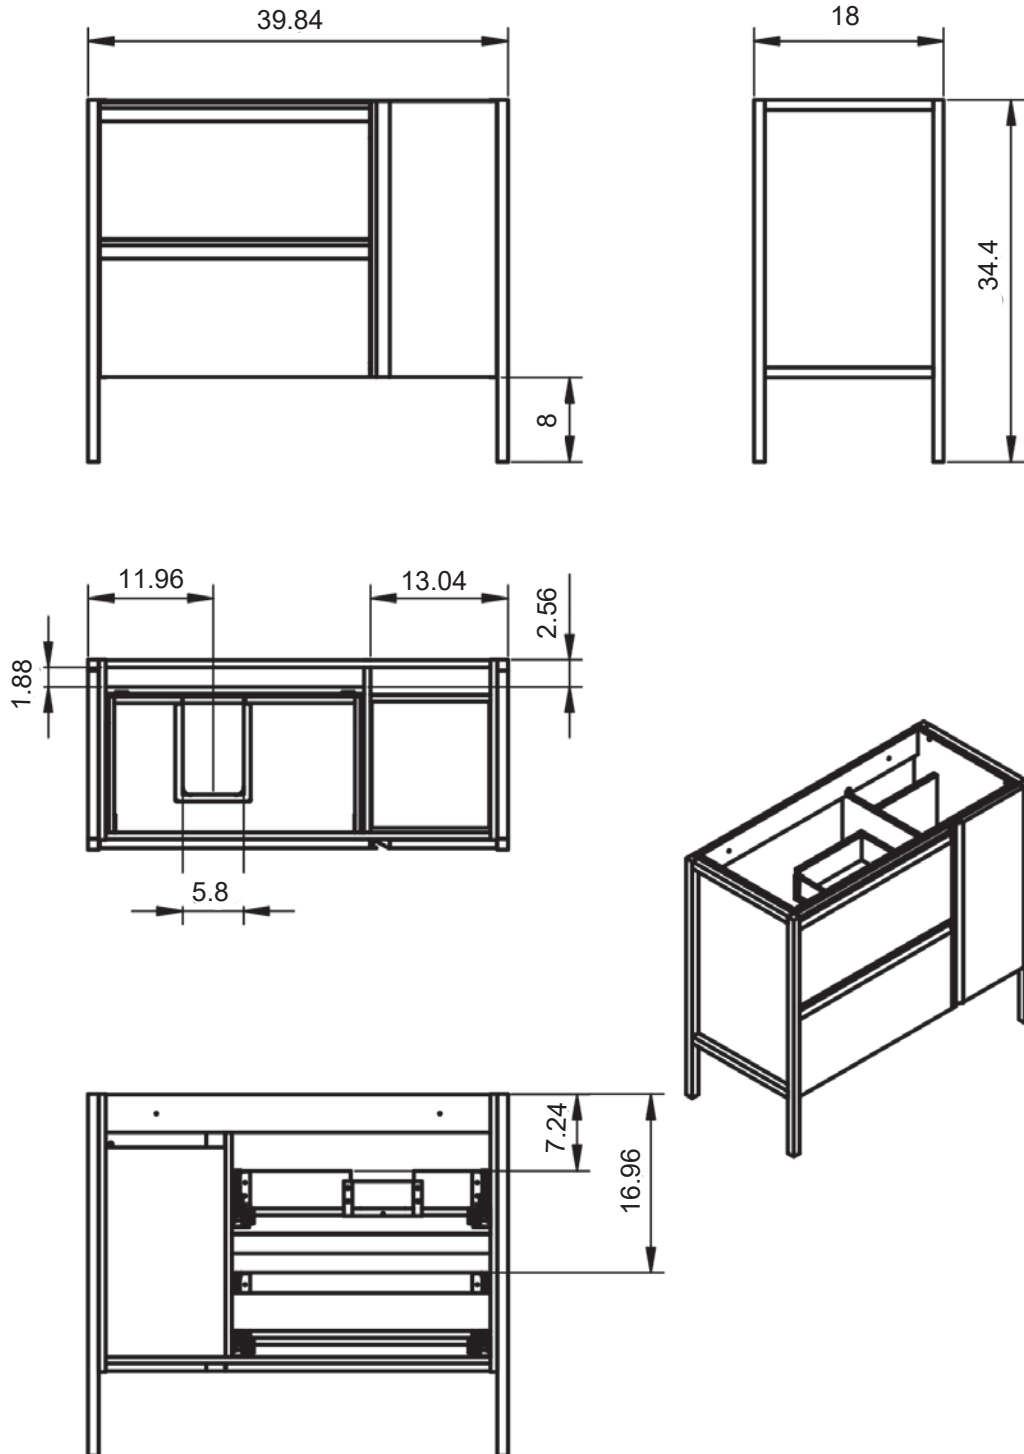

ICON

ICON TECHNICAL

- Structure:** Made of natural walnut veneered wood.
- Fronts:** 5/8 in. MDF (for lacquered handle) / 5/8 in. particle board for walnut handle.
- Sides:** Made of 3/4 in. particle board.
- Finish:** Matt lacquered finish.
- Installation:** The furniture must always be fixed to the wall.

32" Single drawer with Shelf

40" Single drawer with Shelf

48" Single drawer with Shelf - Center Sink

48" Single drawer with Shelf - Double Sink

48" Single drawer with Shelf - Right Side Sink

48" Single drawer with Shelf - Left Side Sink

32" 2 Drawer Vanity

40" 2 Drawer Vanity

48" 2 Drawer Vanity - Center Sink

48" 2 Drawer Vanity - Double Sink

48" 2 Drawer Vanity - Right Side Sink

48" 2 Drawer Vanity - Left Side Sink

40" 2 Drawer Vanity with Door - Right Side Sink

40" 2 Drawer Vanity with Door - Left Side Sink

Icon Tall Unit