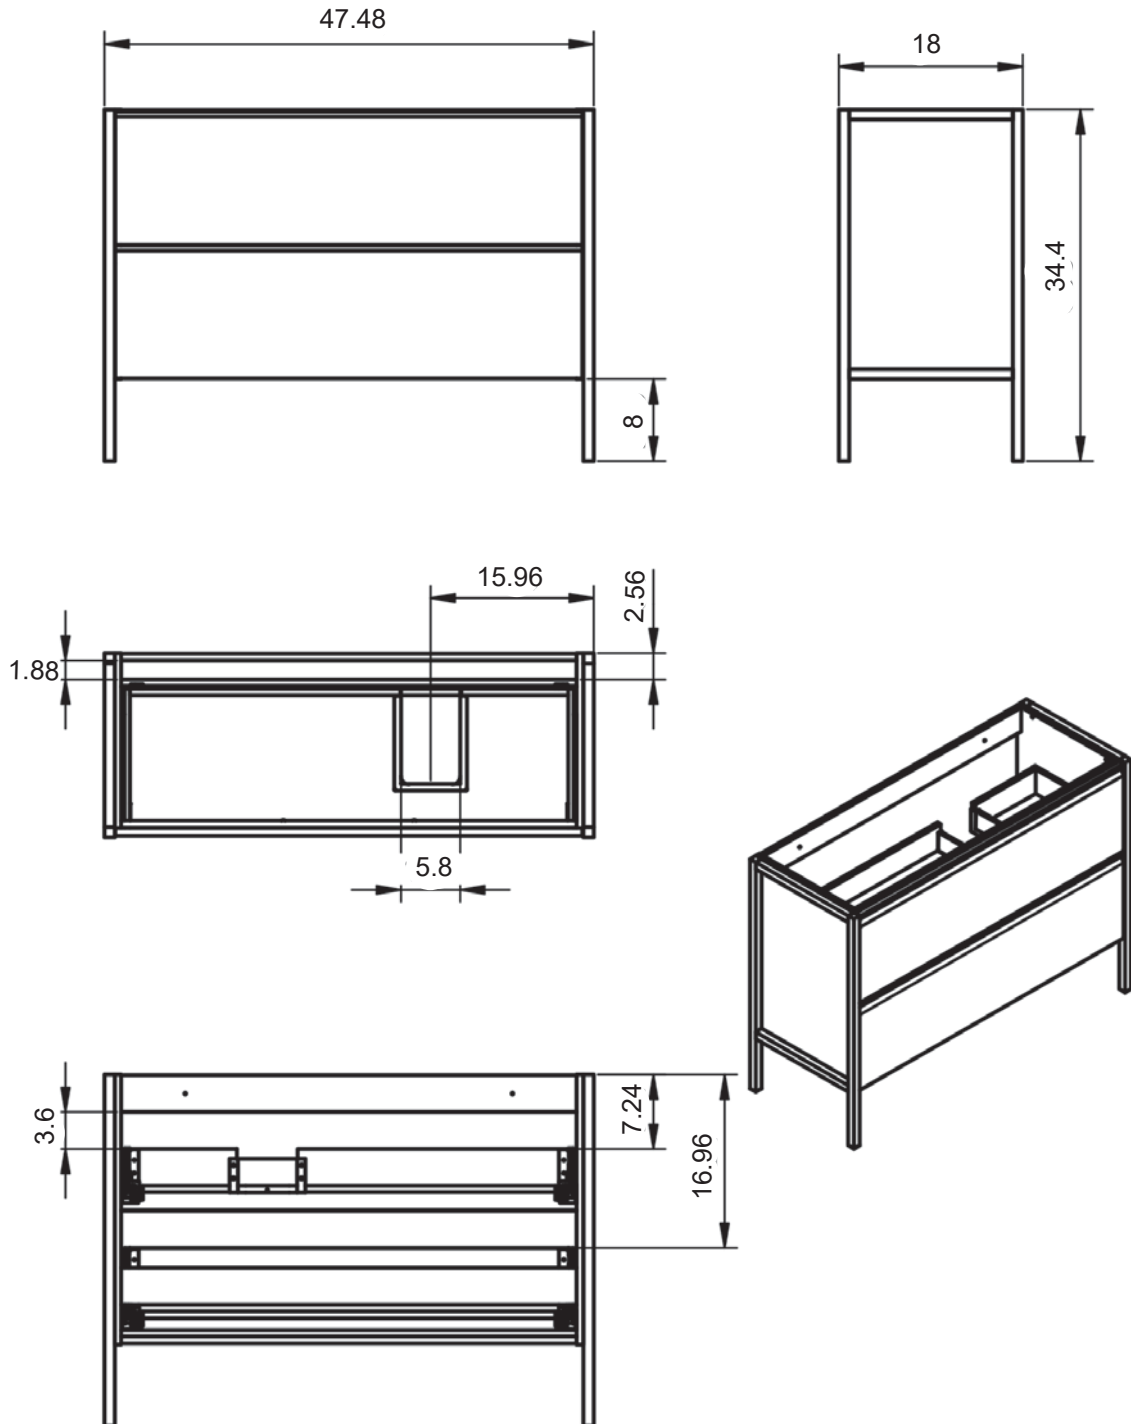

ICON

ICON TECHNICAL

- Structure:** Made of natural walnut veneered wood.
- Fronts:** 5/8 in. MDF (for lacquered handle) / 5/8 in. particle board for walnut handle.
- Sides:** Made of 3/4 in. particle board.
- Finish:** Matt lacquered finish.
- Installation:** The furniture must always be fixed to the wall.

32" Single drawer with Shelf

40" Single drawer with Shelf

48" Single drawer with Shelf - Center Sink

48" Single drawer with Shelf - Double Sink

48" Single drawer with Shelf - Right Side Sink

48" Single drawer with Shelf - Left Side Sink

32" 2 Drawer Vanity

40" 2 Drawer Vanity

48" 2 Drawer Vanity - Center Sink

48" 2 Drawer Vanity - Double Sink

48" 2 Drawer Vanity - Right Side Sink

48" 2 Drawer Vanity - Left Side Sink

40" 2 Drawer Vanity with Door - Right Side Sink

40" 2 Drawer Vanity with Door - Left Side Sink

Icon Tall Unit