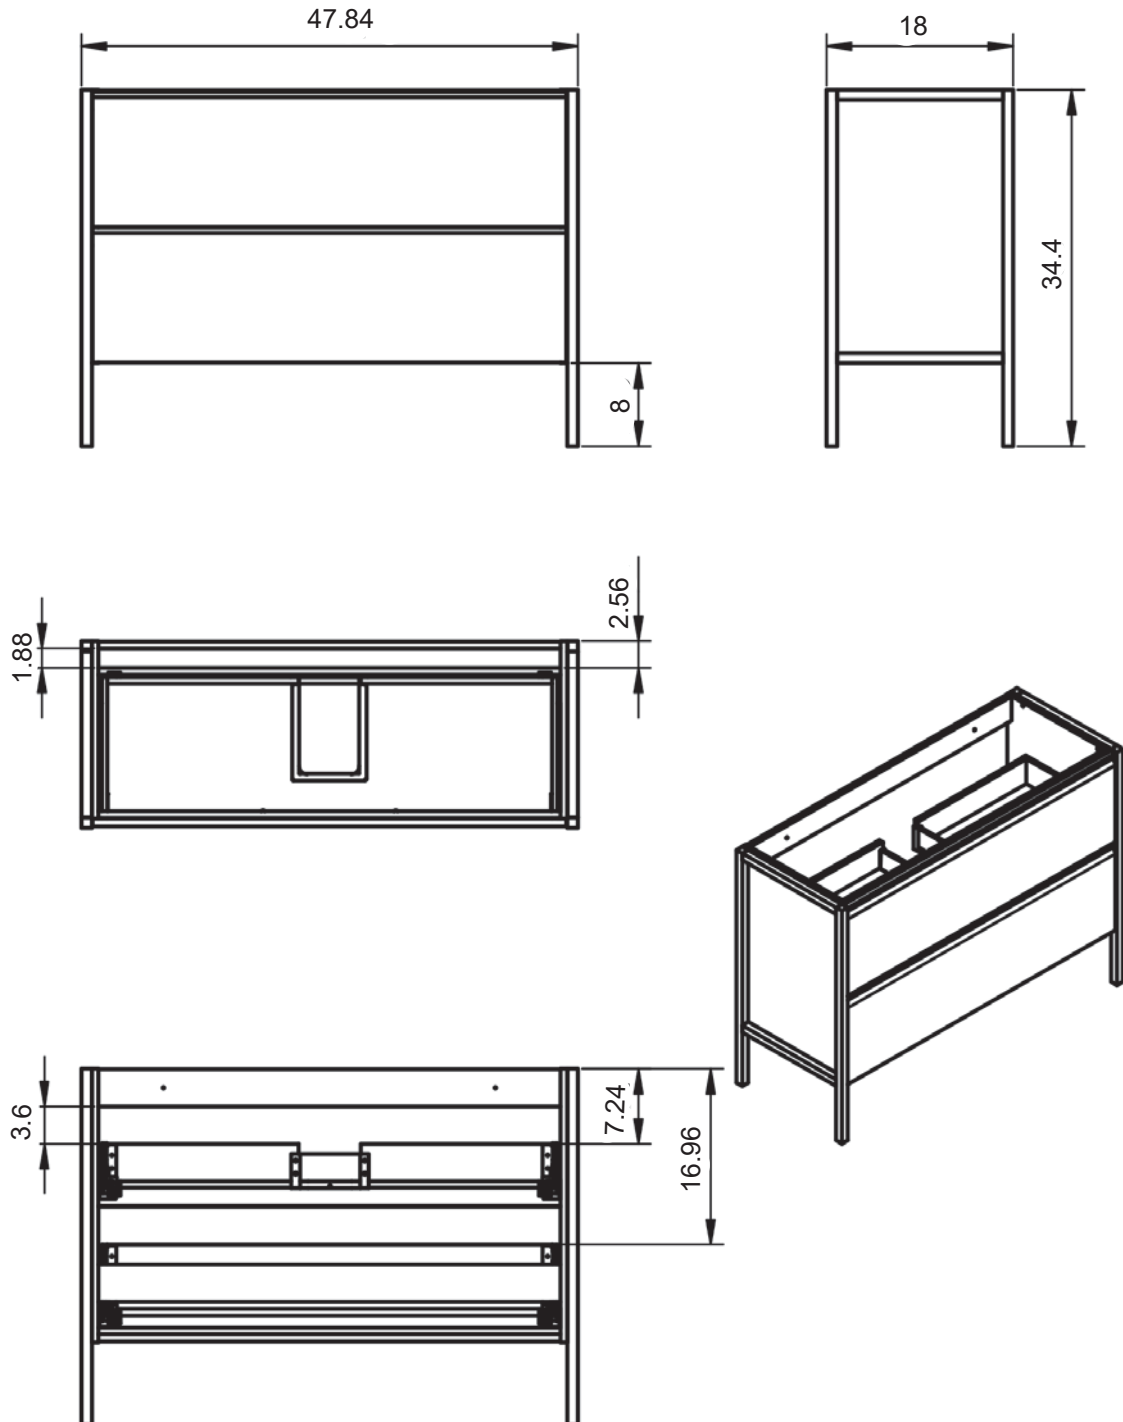

ICON

ICON TECHNICAL

- Structure:** Made of natural walnut veneered wood.
- Fronts:** 5/8 in. MDF (for lacquered handle) / 5/8 in. particle board for walnut handle.
- Sides:** Made of 3/4 in. particle board.
- Finish:** Matt lacquered finish.
- Installation:** The furniture must always be fixed to the wall.

32" Single drawer with Shelf

40" Single drawer with Shelf

48" Single drawer with Shelf - Center Sink

48" Single drawer with Shelf - Double Sink

48" Single drawer with Shelf - Right Side Sink

48" Single drawer with Shelf - Left Side Sink

32" 2 Drawer Vanity

40" 2 Drawer Vanity

48" 2 Drawer Vanity - Center Sink

48" 2 Drawer Vanity - Double Sink

48" 2 Drawer Vanity - Right Side Sink

48" 2 Drawer Vanity - Left Side Sink

40" 2 Drawer Vanity with Door - Right Side Sink

40" 2 Drawer Vanity with Door - Left Side Sink

Icon Tall Unit