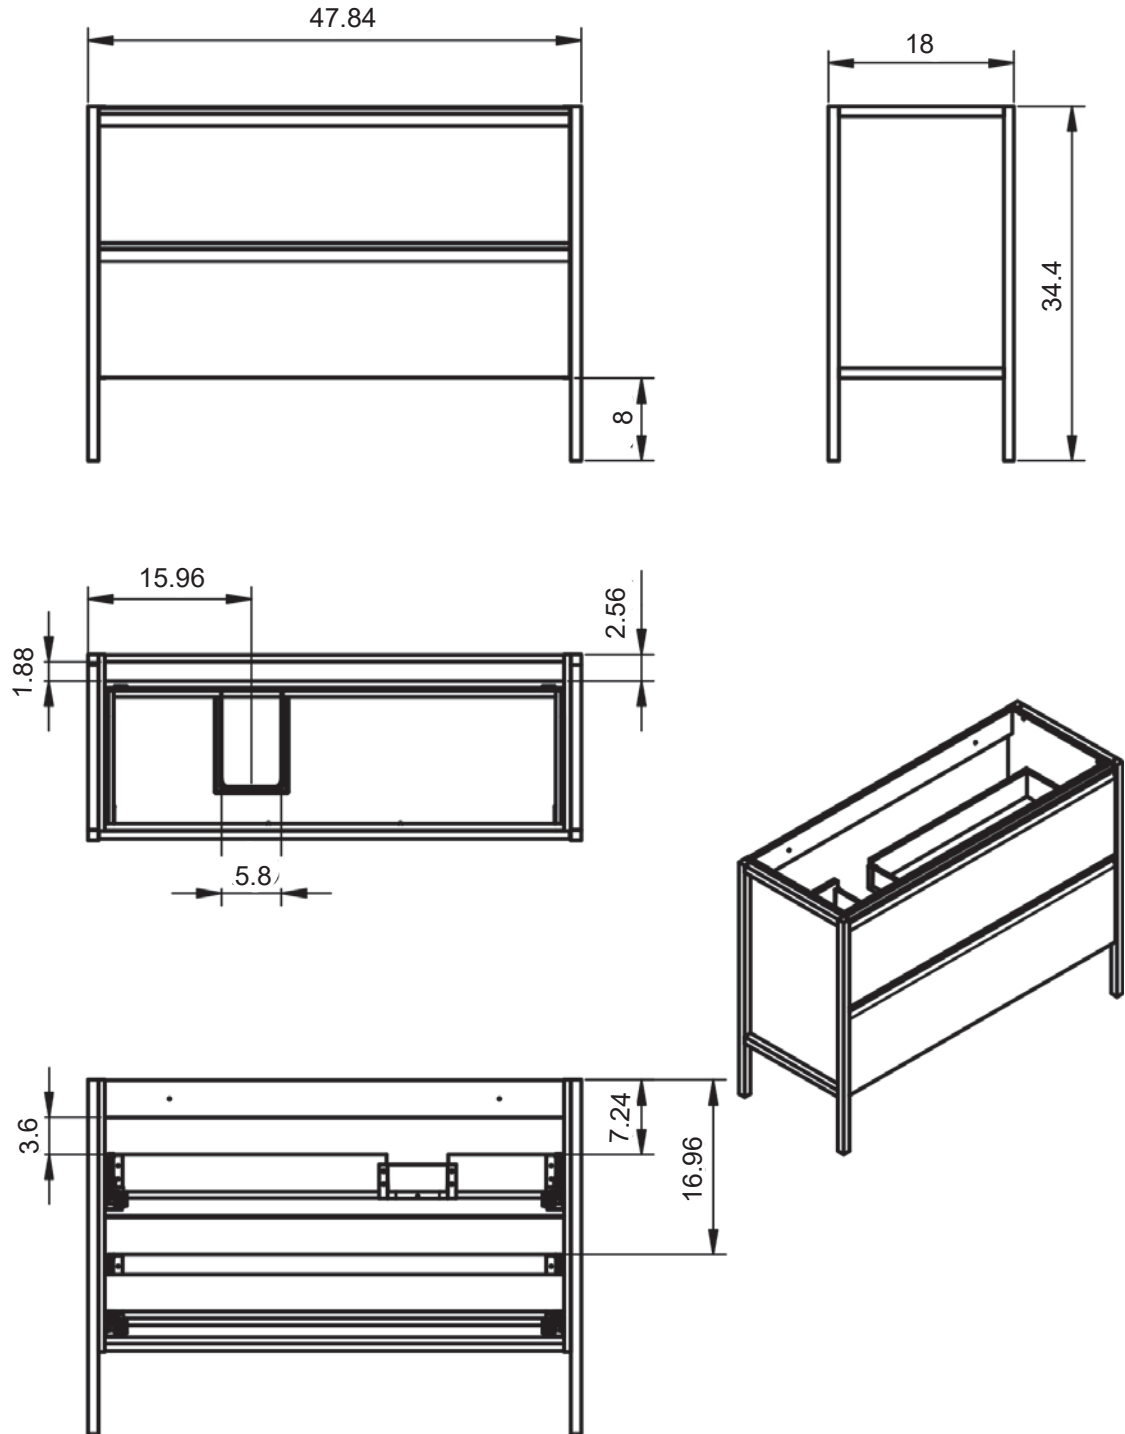

ICON

ICON TECHNICAL

- Structure:** Made of natural walnut veneered wood.
- Fronts:** 5/8 in. MDF (for lacquered handle) / 5/8 in. particle board for walnut handle.
- Sides:** Made of 3/4 in. particle board.
- Finish:** Matt lacquered finish.
- Installation:** The furniture must always be fixed to the wall.

32" Single drawer with Shelf

40" Single drawer with Shelf

48" Single drawer with Shelf - Center Sink

48" Single drawer with Shelf - Double Sink

48" Single drawer with Shelf - Right Side Sink

48" Single drawer with Shelf - Left Side Sink

32" 2 Drawer Vanity

40" 2 Drawer Vanity

48" 2 Drawer Vanity - Center Sink

48" 2 Drawer Vanity - Double Sink

48" 2 Drawer Vanity - Right Side Sink

48" 2 Drawer Vanity - Left Side Sink

40" 2 Drawer Vanity with Door - Right Side Sink

40" 2 Drawer Vanity with Door - Left Side Sink

Icon Tall Unit