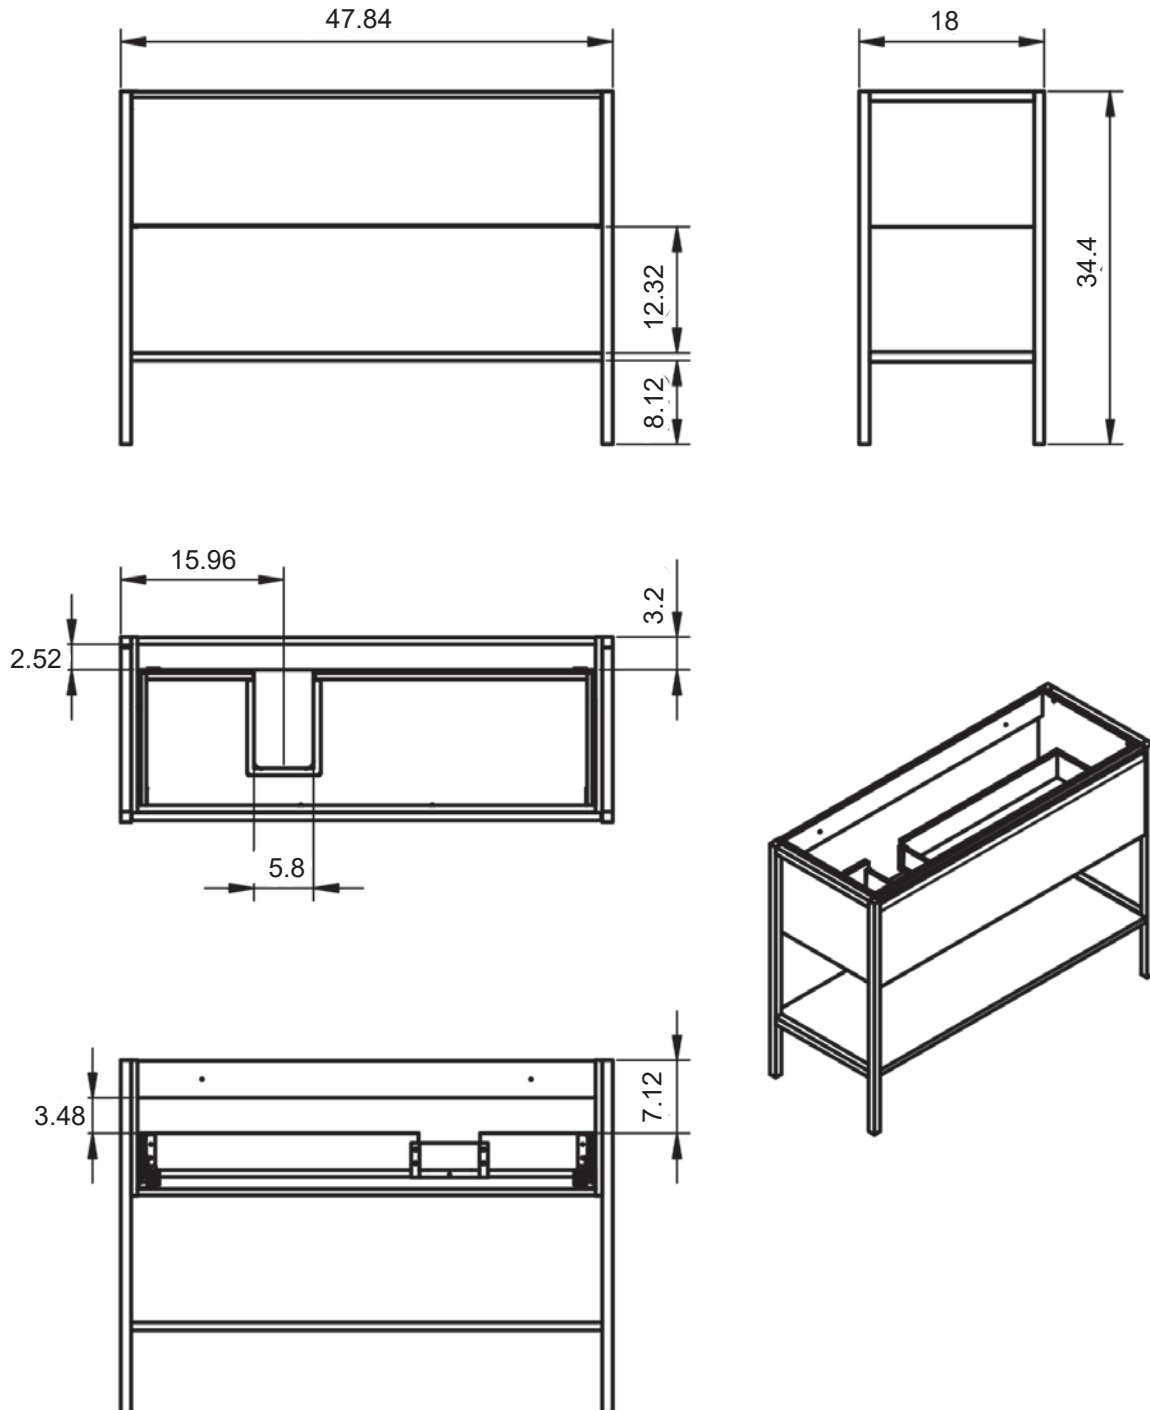

ICON

ICON TECHNICAL

- Structure:** Made of natural walnut veneered wood.
- Fronts:** 5/8 in. MDF (for lacquered handle) / 5/8 in. particle board for walnut handle.
- Sides:** Made of 3/4 in. particle board.
- Finish:** Matt lacquered finish.
- Installation:** The furniture must always be fixed to the wall.

32" Single drawer with Shelf

40" Single drawer with Shelf

48" Single drawer with Shelf - Center Sink

48" Single drawer with Shelf - Double Sink

48" Single drawer with Shelf - Right Side Sink

48" Single drawer with Shelf - Left Side Sink

32" 2 Drawer Vanity

40" 2 Drawer Vanity

48" 2 Drawer Vanity - Center Sink

48" 2 Drawer Vanity - Double Sink

48" 2 Drawer Vanity - Right Side Sink

48" 2 Drawer Vanity - Left Side Sink

40" 2 Drawer Vanity with Door - Right Side Sink

40" 2 Drawer Vanity with Door - Left Side Sink

Icon Tall Unit