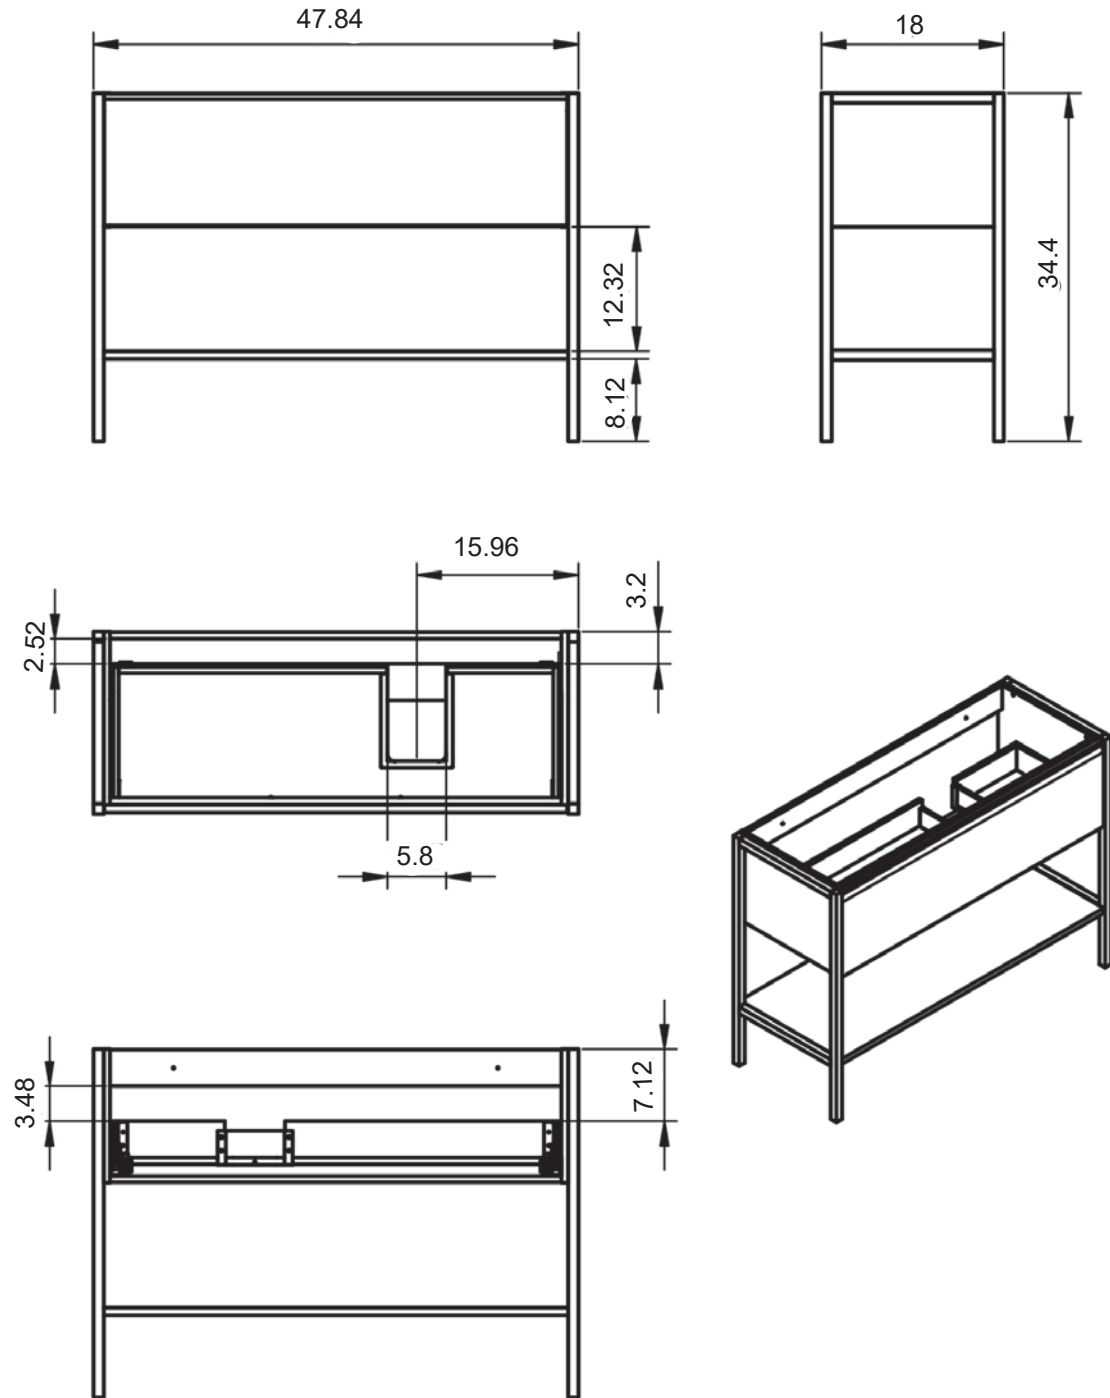

ICON

ICON TECHNICAL

- Structure:** Made of natural walnut veneered wood.
- Fronts:** 5/8 in. MDF (for lacquered handle) / 5/8 in. particle board for walnut handle.
- Sides:** Made of 3/4 in. particle board.
- Finish:** Matt lacquered finish.
- Installation:** The furniture must always be fixed to the wall.

32" Single drawer with Shelf

40" Single drawer with Shelf

48" Single drawer with Shelf - Center Sink

48" Single drawer with Shelf - Double Sink

48" Single drawer with Shelf - Right Side Sink

48" Single drawer with Shelf - Left Side Sink

32" 2 Drawer Vanity

40" 2 Drawer Vanity

48" 2 Drawer Vanity - Center Sink

48" 2 Drawer Vanity - Double Sink

48" 2 Drawer Vanity - Right Side Sink

48" 2 Drawer Vanity - Left Side Sink

40" 2 Drawer Vanity with Door - Right Side Sink

40" 2 Drawer Vanity with Door - Left Side Sink

Icon Tall Unit