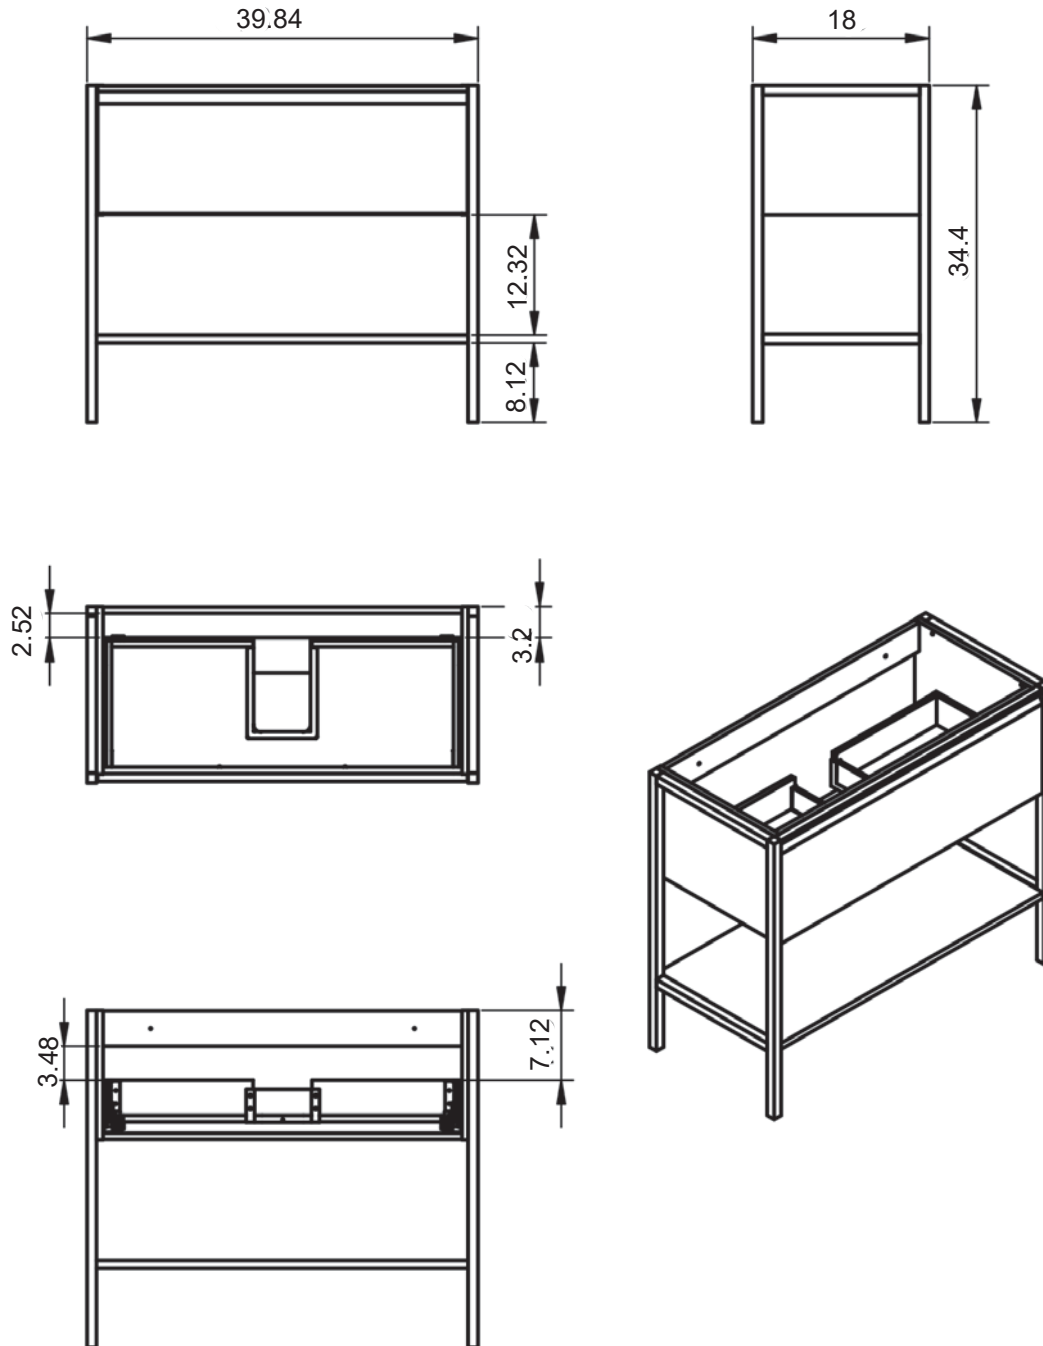

ICON

ICON TECHNICAL

- Structure:** Made of natural walnut veneered wood.
- Fronts:** 5/8 in. MDF (for lacquered handle) / 5/8 in. particle board for walnut handle.
- Sides:** Made of 3/4 in. particle board.
- Finish:** Matt lacquered finish.
- Installation:** The furniture must always be fixed to the wall.

-  Soft Close Doors
-  Soft Close Drawers
-  Full Extraction Drawer
-  Metallic Drawers
-  Anti Bacterial Paint

ICON FINISHES

MATT LACQUERED

ICON MEASUREMENTS

Vanities

Depth 18"

Tall Units

Bottom 10.8" Reversible

32" Single drawer with Shelf

40" Single drawer with Shelf

48" Single drawer with Shelf - Center Sink

48" Single drawer with Shelf - Double Sink

48" Single drawer with Shelf - Right Side Sink

48" Single drawer with Shelf - Left Side Sink

40" 2 Drawer Vanity with Door - Left Side Sink

Icon Tall Unit