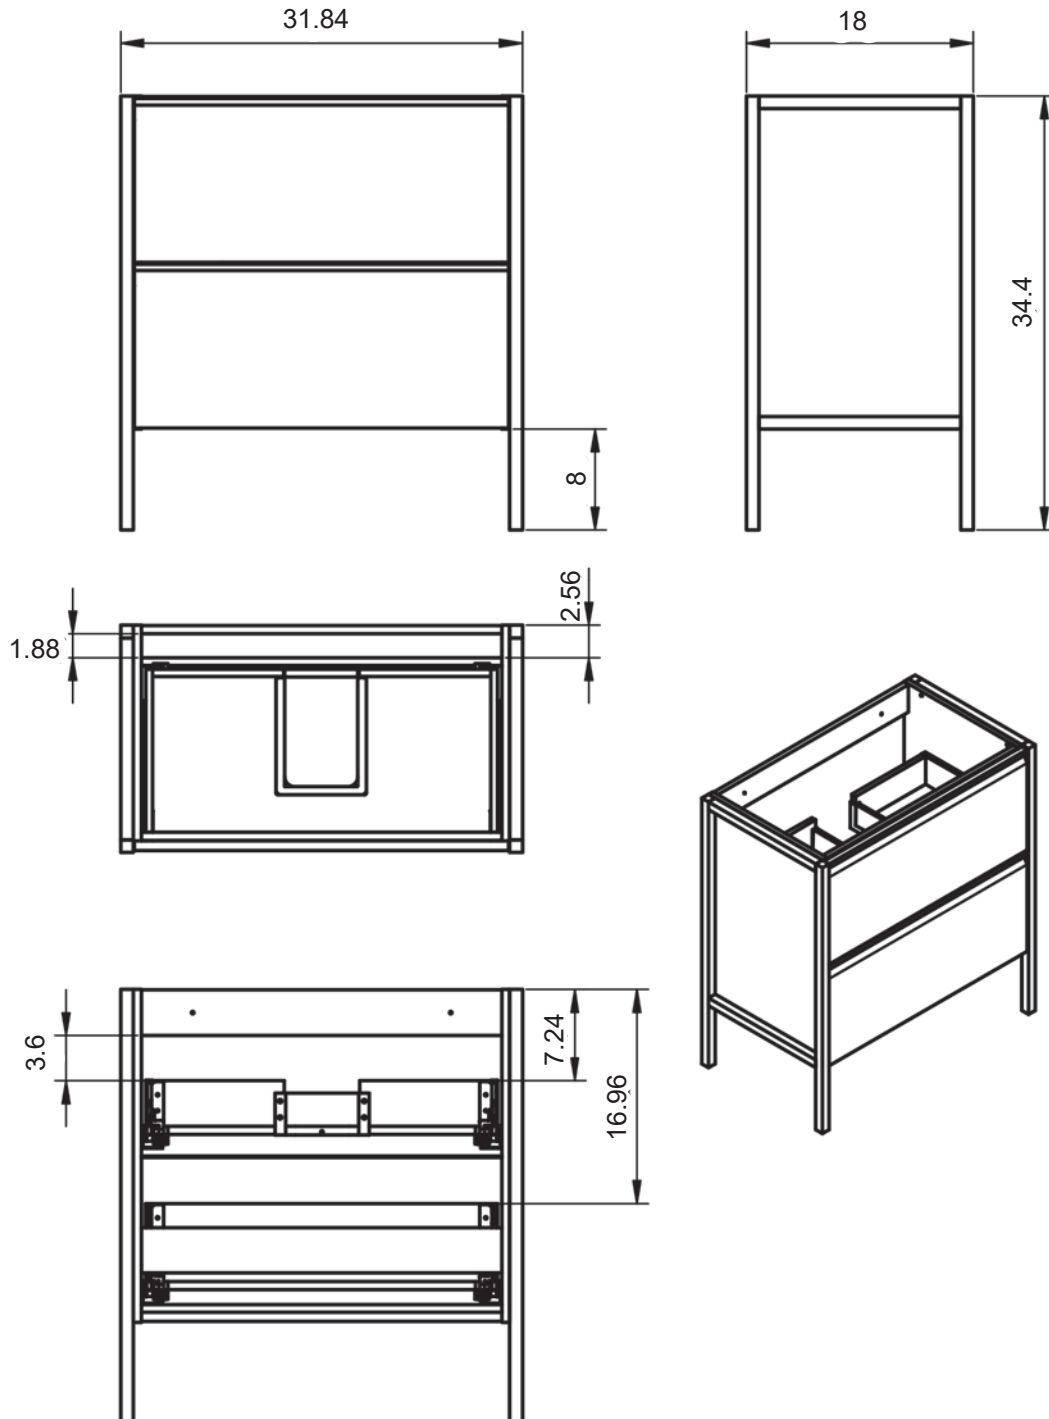

ICON

ICON TECHNICAL

- Structure:** Made of natural walnut veneered wood.
- Fronts:** 5/8 in. MDF (for lacquered handle) / 5/8 in. particle board for walnut handle.
- Sides:** Made of 3/4 in. particle board.
- Finish:** Matt lacquered finish.
- Installation:** The furniture must always be fixed to the wall.

32" Single drawer with Shelf

40" Single drawer with Shelf

48" Single drawer with Shelf - Center Sink

48" Single drawer with Shelf - Double Sink

48" Single drawer with Shelf - Right Side Sink

48" Single drawer with Shelf - Left Side Sink

32" 2 Drawer Vanity

40" 2 Drawer Vanity

48" 2 Drawer Vanity - Center Sink

48" 2 Drawer Vanity - Double Sink

48" 2 Drawer Vanity - Right Side Sink

48" 2 Drawer Vanity - Left Side Sink

40" 2 Drawer Vanity with Door - Right Side Sink

40" 2 Drawer Vanity with Door - Left Side Sink

Icon Tall Unit