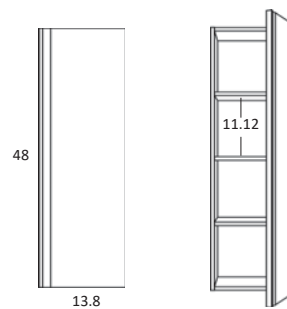

ICON

ICON TECHNICAL

- Structure:** Made of natural walnut veneered wood.
- Fronts:** 5/8 in. MDF (for lacquered handle) / 5/8 in. particle board for walnut handle.
- Sides:** Made of 3/4 in. particle board.
- Finish:** Matt lacquered finish.
- Installation:** The furniture must always be fixed to the wall.

-  Soft Close Doors
-  Soft Close Drawers
-  Full Extraction Drawer
-  Metallic Drawers
-  Anti Bacterial Paint

ICON FINISHES

MATT LACQUERED

ICON MEASUREMENTS

Vanities

Depth 18"

Tall Units

Bottom 10.8" Reversible

32" Single drawer with Shelf

40" Single drawer with Shelf

48" Single drawer with Shelf - Center Sink

48" Single drawer with Shelf - Double Sink

48" Single drawer with Shelf - Right Side Sink

48" Single drawer with Shelf - Left Side Sink

40" 2 Drawer Vanity with Door - Left Side Sink

Icon Tall Unit