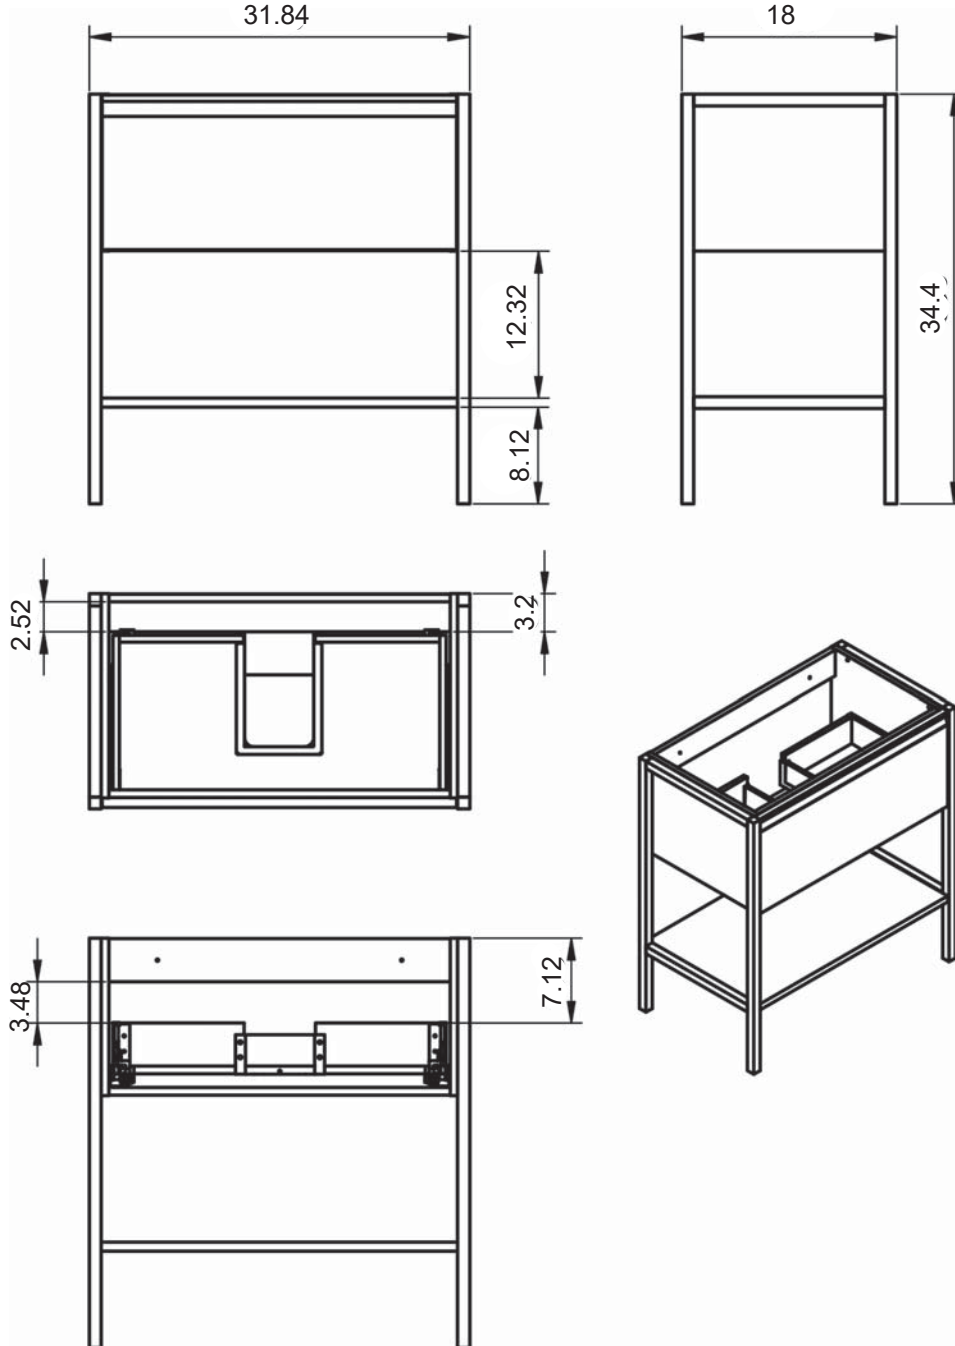

ICON

ICON TECHNICAL

- Structure:** Made of natural walnut veneered wood.
- Fronts:** 5/8 in. MDF (for lacquered handle) / 5/8 in. particle board for walnut handle.
- Sides:** Made of 3/4 in. particle board.
- Finish:** Matt lacquered finish.
- Installation:** The furniture must always be fixed to the wall.

-  Soft Close Doors
-  Soft Close Drawers
-  Full Extraction Drawer
-  Metallic Drawers
-  Anti Bacterial Paint

ICON FINISHES

MATT LACQUERED

ICON MEASUREMENTS

Vanities

Depth 18"

Tall Units

Bottom 10.8" Reversible

32" Single drawer with Shelf

40" Single drawer with Shelf

48" Single drawer with Shelf - Center Sink

48" Single drawer with Shelf - Double Sink

48" Single drawer with Shelf - Right Side Sink

48" Single drawer with Shelf - Left Side Sink

40" 2 Drawer Vanity with Door - Left Side Sink

Icon Tall Unit