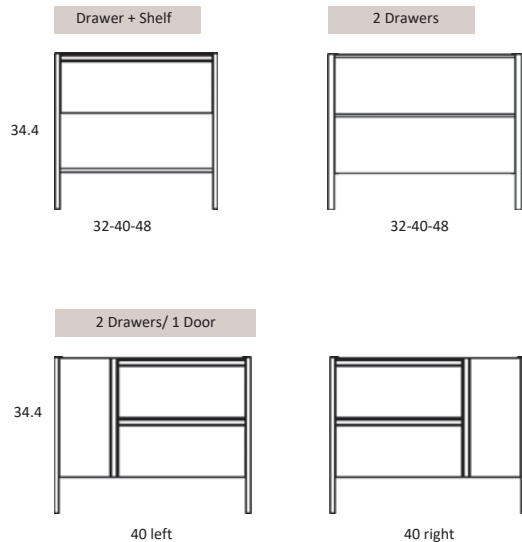

ICON

ICON TECHNICAL

- Structure:** Made of natural walnut veneered wood.
- Fronts:** 5/8 in. MDF (for lacquered handle) / 5/8 in. particle board for walnut handle.
- Sides:** Made of 3/4 in. particle board.
- Finish:** Matt lacquered finish.
- Installation:** The furniture must always be fixed to the wall.

-  Soft Close Doors
-  Soft Close Drawers
-  Full Extraction Drawer
-  Metallic Drawers
-  Anti Bacterial Paint

ICON FINISHES

MATT LACQUERED

ICON MEASUREMENTS

Vanities

Depth 18"

Tall Units

Bottom 10.8" Reversible

32" Single drawer with Shelf

40" Single drawer with Shelf

48" Single drawer with Shelf - Center Sink

48" Single drawer with Shelf - Double Sink

48" Single drawer with Shelf - Right Side Sink

48" Single drawer with Shelf - Left Side Sink

40" 2 Drawer Vanity with Door - Left Side Sink

Icon Tall Unit