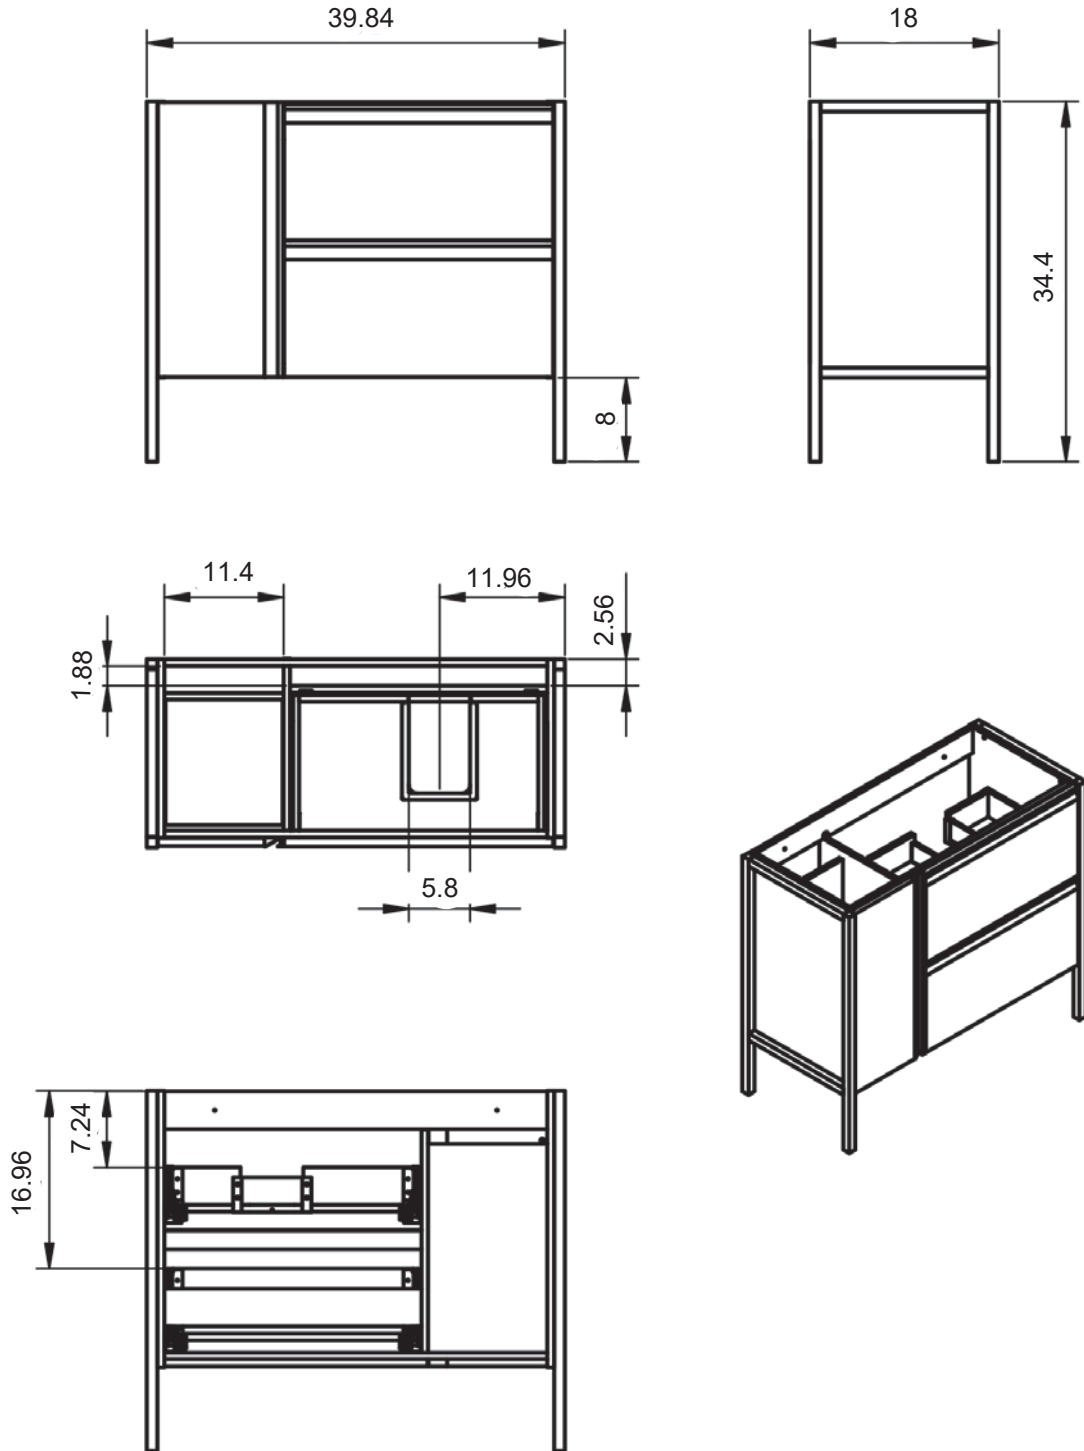

ICON

ICON TECHNICAL

- Structure:** Made of natural walnut veneered wood.
- Fronts:** 5/8 in. MDF (for lacquered handle) / 5/8 in. particle board for walnut handle.
- Sides:** Made of 3/4 in. particle board.
- Finish:** Matt lacquered finish.
- Installation:** The furniture must always be fixed to the wall.

32" Single drawer with Shelf

40" Single drawer with Shelf

48" Single drawer with Shelf - Center Sink

48" Single drawer with Shelf - Double Sink

48" Single drawer with Shelf - Right Side Sink

48" Single drawer with Shelf - Left Side Sink

32" 2 Drawer Vanity

40" 2 Drawer Vanity

48" 2 Drawer Vanity - Center Sink

48" 2 Drawer Vanity - Double Sink

48" 2 Drawer Vanity - Right Side Sink

48" 2 Drawer Vanity - Left Side Sink

40" 2 Drawer Vanity with Door - Right Side Sink

40" 2 Drawer Vanity with Door - Left Side Sink

Icon Tall Unit