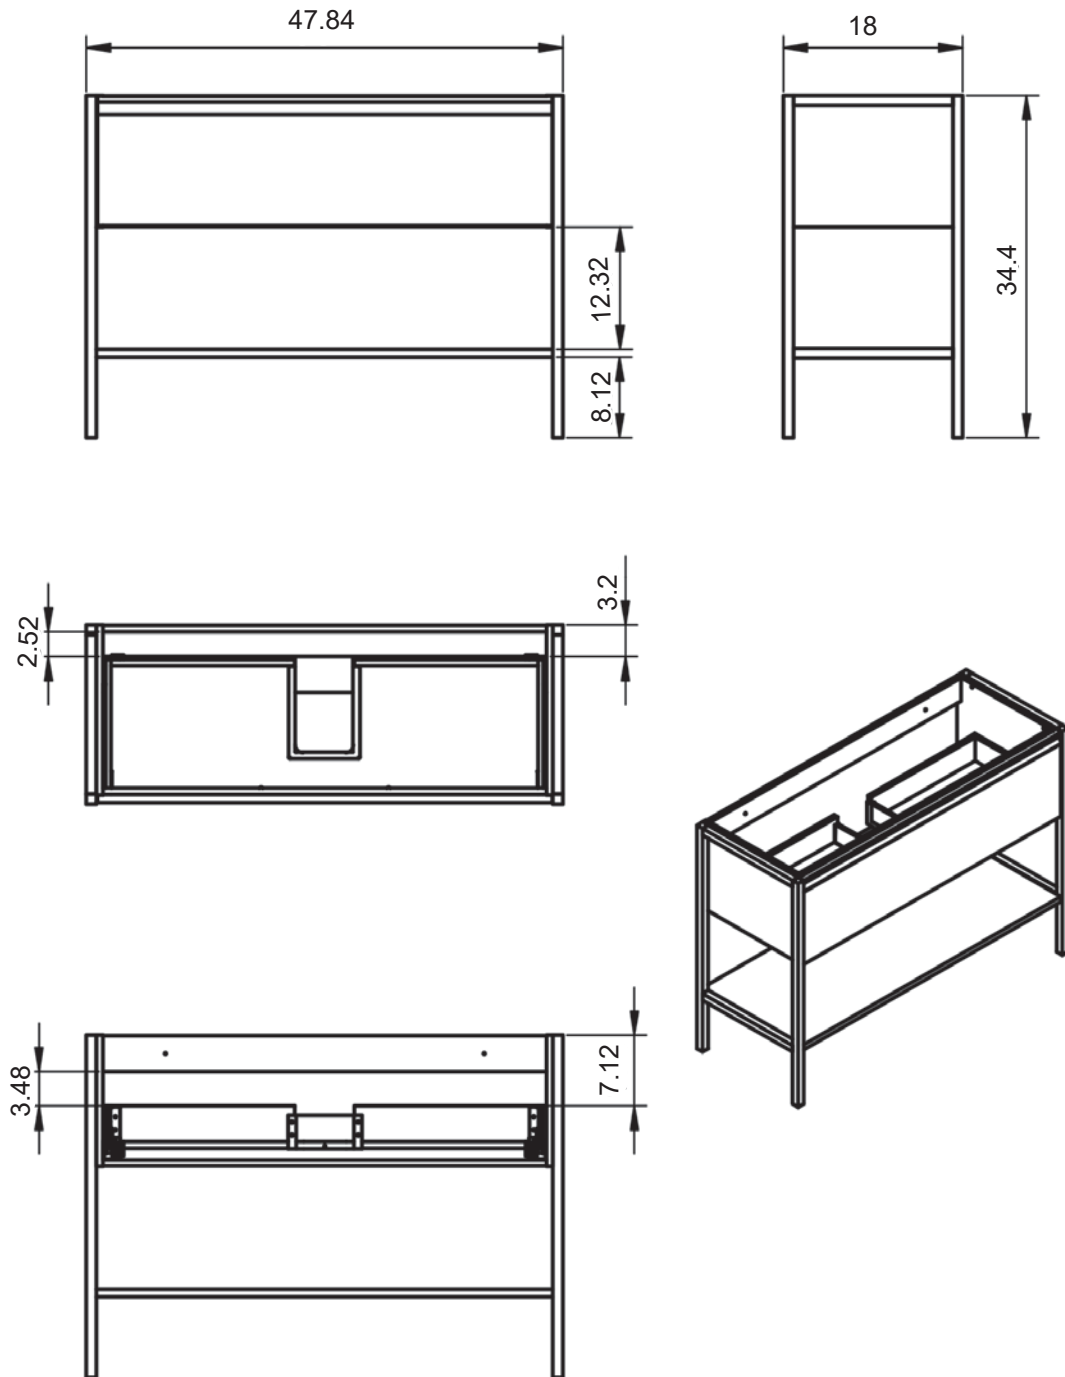

ICON

ICON TECHNICAL

- Structure:** Made of natural walnut veneered wood.
- Fronts:** 5/8 in. MDF (for lacquered handle) / 5/8 in. particle board for walnut handle.
- Sides:** Made of 3/4 in. particle board.
- Finish:** Matt lacquered finish.
- Installation:** The furniture must always be fixed to the wall.

-  Soft Close Doors
-  Soft Close Drawers
-  Full Extraction Drawer
-  Metallic Drawers
-  Anti Bacterial Paint

ICON FINISHES

MATT LACQUERED

ICON MEASUREMENTS

Vanities

Depth 18"

Tall Units

Bottom 10.8" Reversible

32" Single drawer with Shelf

40" Single drawer with Shelf

48" Single drawer with Shelf - Center Sink

48" Single drawer with Shelf - Double Sink

48" Single drawer with Shelf - Right Side Sink

48" Single drawer with Shelf - Left Side Sink

40" 2 Drawer Vanity with Door - Left Side Sink

Icon Tall Unit