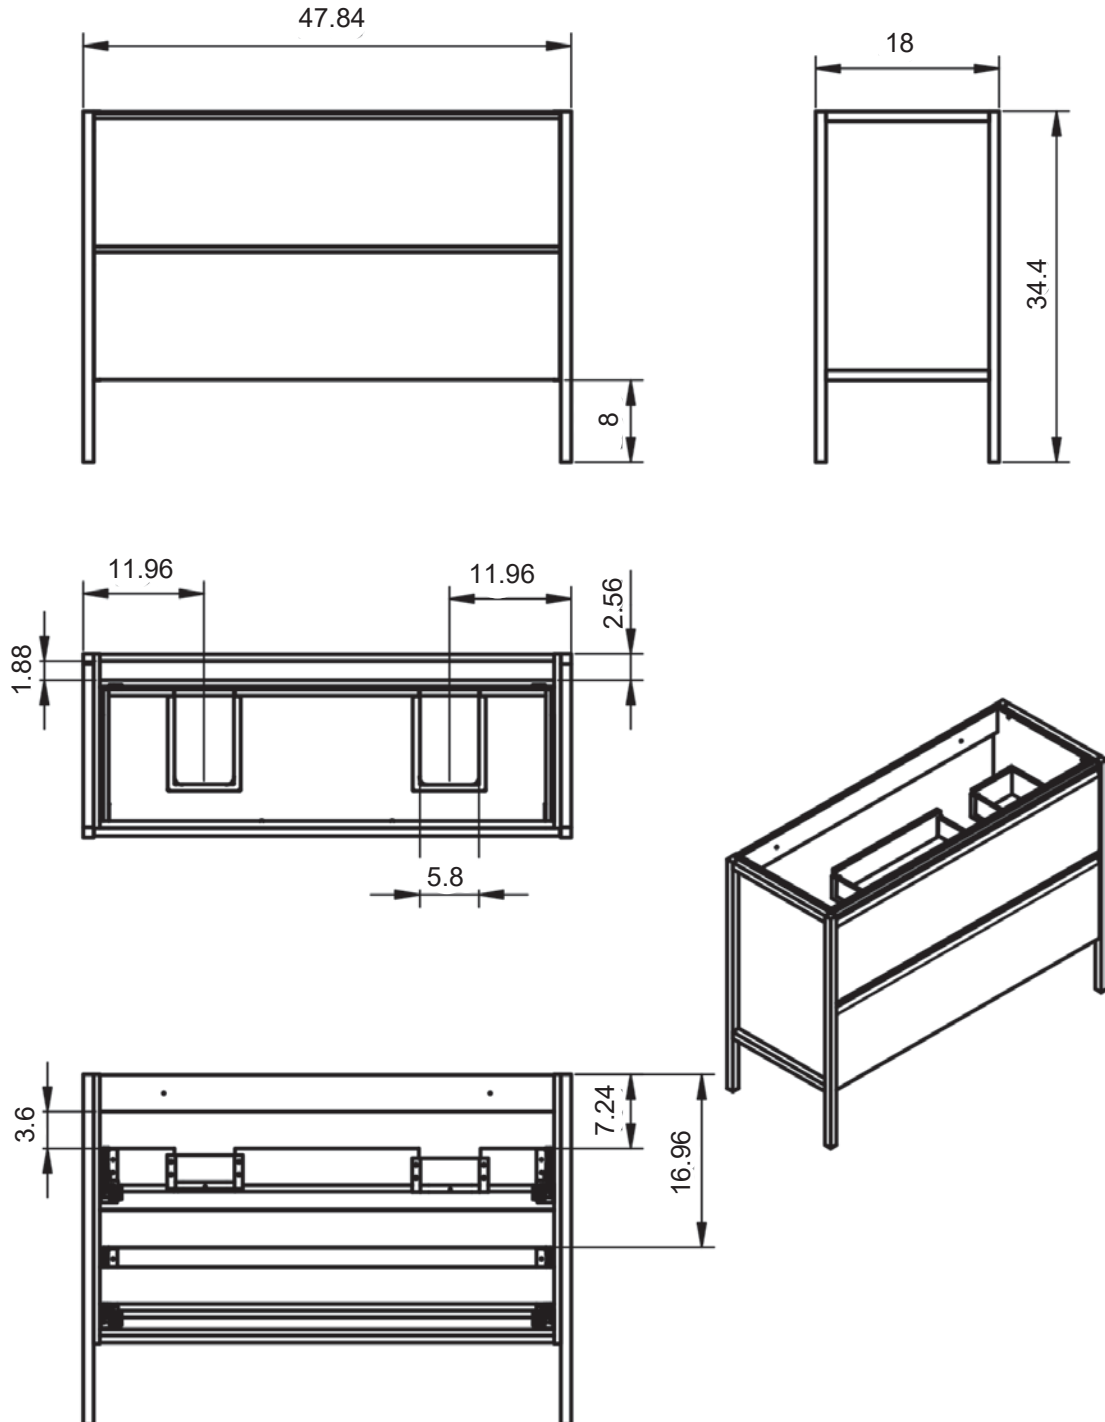

ICON

ICON TECHNICAL

- Structure:** Made of natural walnut veneered wood.
- Fronts:** 5/8 in. MDF (for lacquered handle) / 5/8 in. particle board for walnut handle.
- Sides:** Made of 3/4 in. particle board.
- Finish:** Matt lacquered finish.
- Installation:** The furniture must always be fixed to the wall.

32" Single drawer with Shelf

40" Single drawer with Shelf

48" Single drawer with Shelf - Center Sink

48" Single drawer with Shelf - Double Sink

48" Single drawer with Shelf - Right Side Sink

48" Single drawer with Shelf - Left Side Sink

32" 2 Drawer Vanity

40" 2 Drawer Vanity

48" 2 Drawer Vanity - Center Sink

48" 2 Drawer Vanity - Double Sink

48" 2 Drawer Vanity - Right Side Sink

48" 2 Drawer Vanity - Left Side Sink

40" 2 Drawer Vanity with Door - Right Side Sink

40" 2 Drawer Vanity with Door - Left Side Sink

Icon Tall Unit