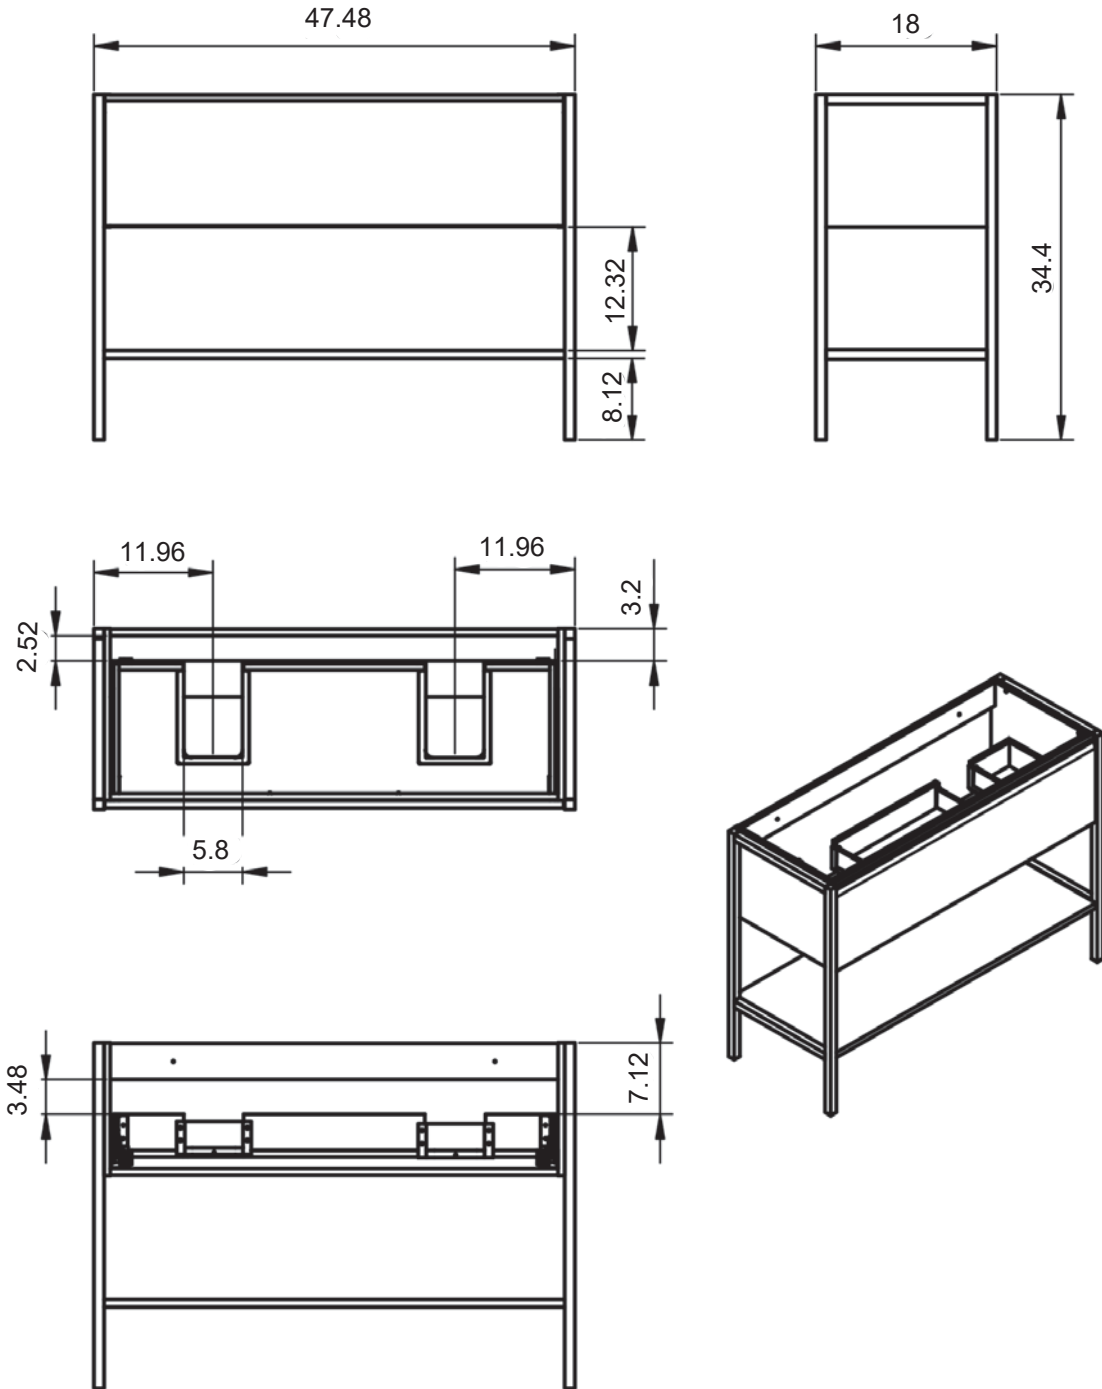

ICON

ICON TECHNICAL

- Structure:** Made of natural walnut veneered wood.
- Fronts:** 5/8 in. MDF (for lacquered handle) / 5/8 in. particle board for walnut handle.
- Sides:** Made of 3/4 in. particle board.
- Finish:** Matt lacquered finish.
- Installation:** The furniture must always be fixed to the wall.

32" Single drawer with Shelf

40" Single drawer with Shelf

48" Single drawer with Shelf - Center Sink

48" Single drawer with Shelf - Double Sink

48" Single drawer with Shelf - Right Side Sink

48" Single drawer with Shelf - Left Side Sink

32" 2 Drawer Vanity

40" 2 Drawer Vanity

48" 2 Drawer Vanity - Center Sink

48" 2 Drawer Vanity - Double Sink

48" 2 Drawer Vanity - Right Side Sink

48" 2 Drawer Vanity - Left Side Sink

40" 2 Drawer Vanity with Door - Right Side Sink

40" 2 Drawer Vanity with Door - Left Side Sink

Icon Tall Unit