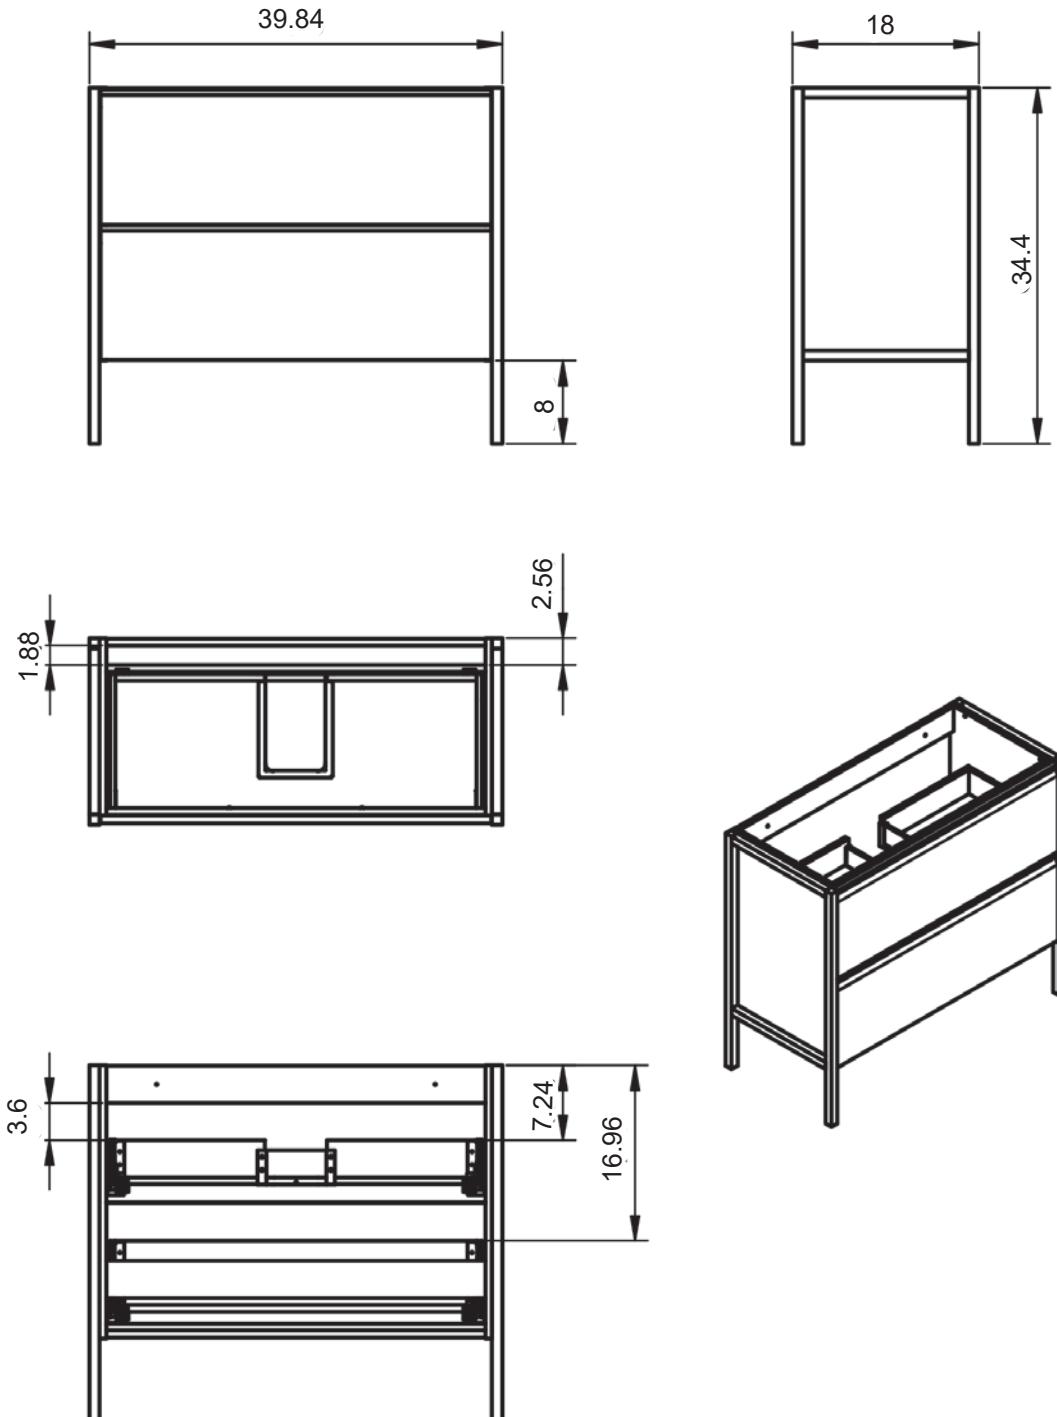

ICON

ICON TECHNICAL

- Structure:** Made of natural walnut veneered wood.
- Fronts:** 5/8 in. MDF (for lacquered handle) / 5/8 in. particle board for walnut handle.
- Sides:** Made of 3/4 in. particle board.
- Finish:** Matt lacquered finish.
- Installation:** The furniture must always be fixed to the wall.

32" Single drawer with Shelf

40" Single drawer with Shelf

48" Single drawer with Shelf - Center Sink

48" Single drawer with Shelf - Double Sink

48" Single drawer with Shelf - Right Side Sink

48" Single drawer with Shelf - Left Side Sink

32" 2 Drawer Vanity

40" 2 Drawer Vanity

48" 2 Drawer Vanity - Center Sink

48" 2 Drawer Vanity - Double Sink

48" 2 Drawer Vanity - Right Side Sink

48" 2 Drawer Vanity - Left Side Sink

40" 2 Drawer Vanity with Door - Right Side Sink

40" 2 Drawer Vanity with Door - Left Side Sink

Icon Tall Unit