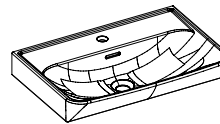

\* High density fibreboard waterproof.

WASHBASINS

Ceramic

WASHBASINS	SKU#	List Price
Small 12x12"	73467	312.50
Small round 13"	73468	337.50

Ceramic

WASHBASIN	SKU#	List Price
Midi 20"	73475	389.00
Midi 24"	73476	425.00