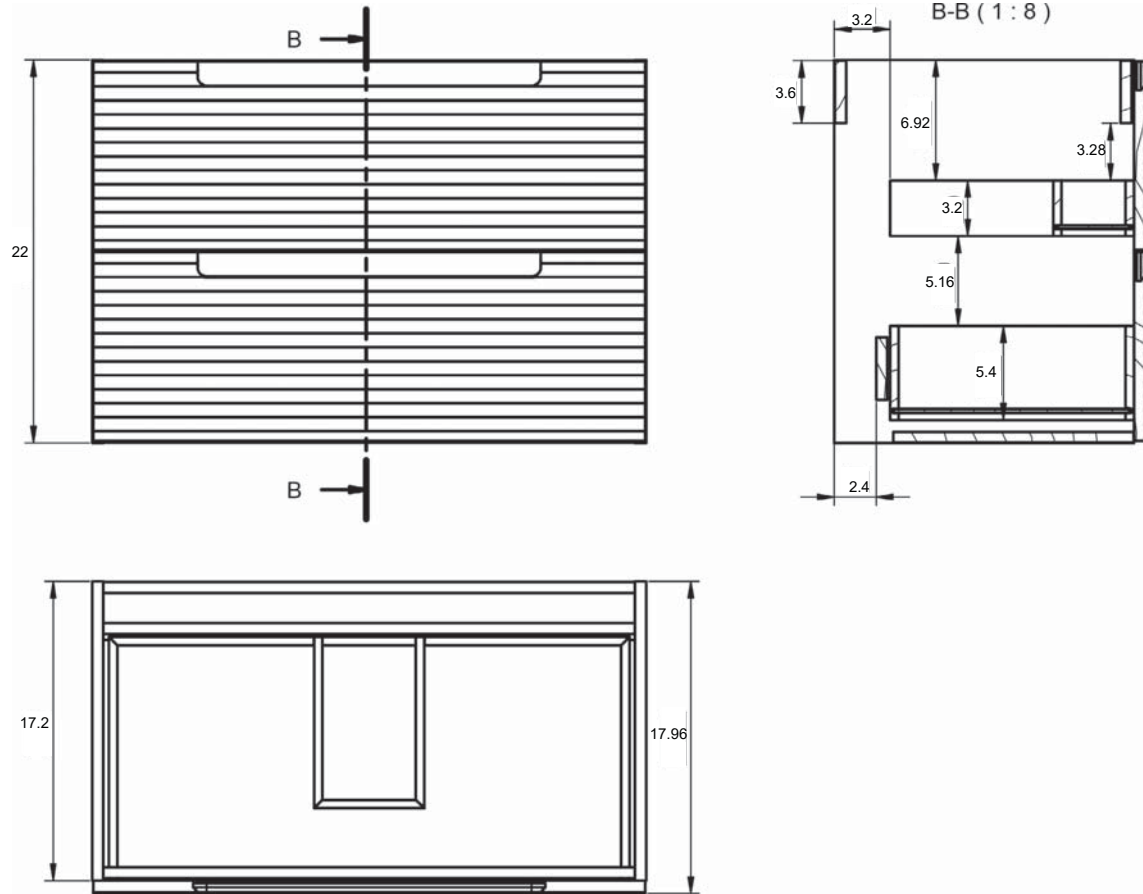

Tall Unit

Depth 10.8 in
Reversible

24" 2 Drawer Vanity

32" 2 Drawer Vanity

40" 2 Drawer Vanity

40" 2 Drawer Vanity, Left Side Bowl

40" 2 Drawer Vanity, Right Side Bowl

Tall Unit