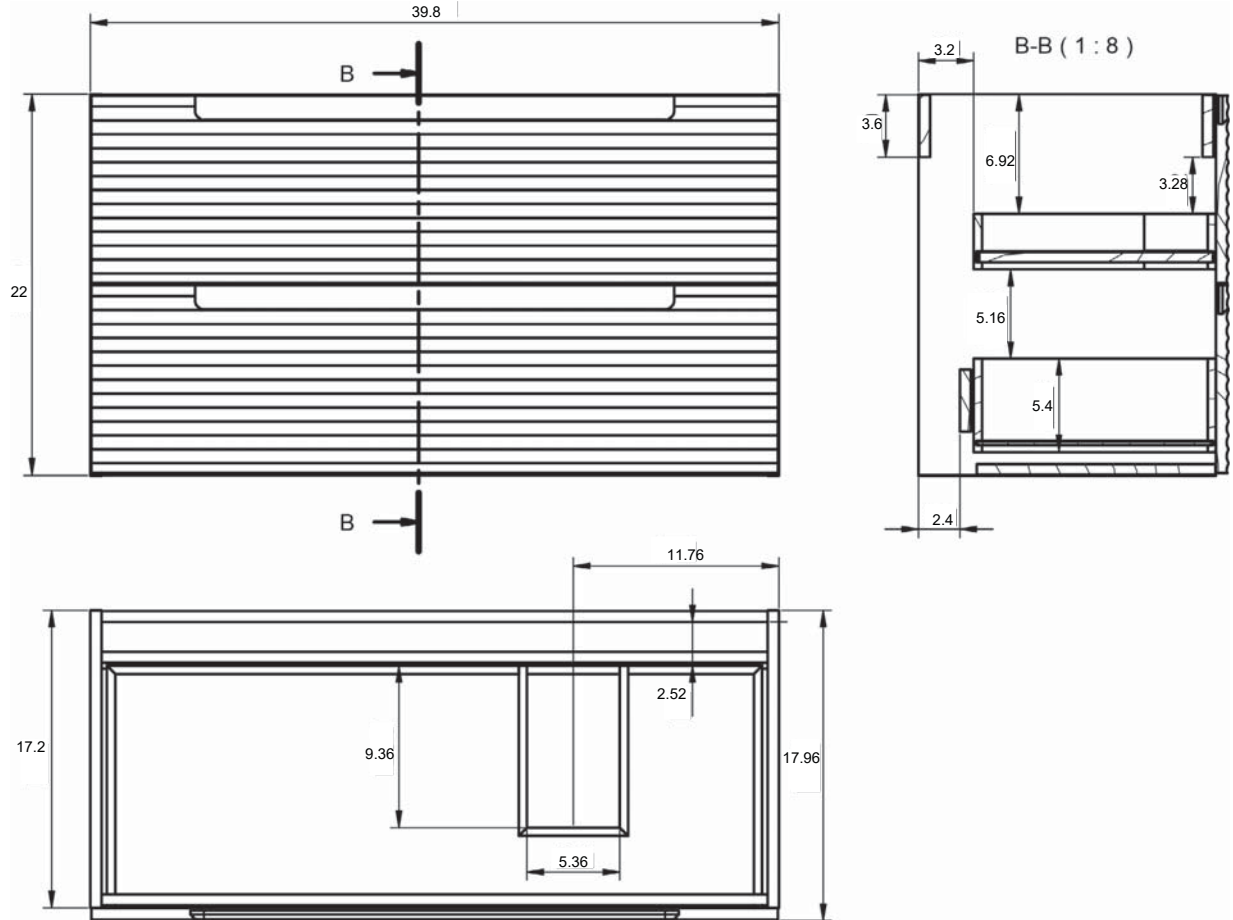

Tall Unit

Depth 10.8 in
Reversible

24" 2 Drawer Vanity

32" 2 Drawer Vanity

40" 2 Drawer Vanity

40" 2 Drawer Vanity, Left Side Bowl

40" 2 Drawer Vanity, Right Side Bowl

Tall Unit