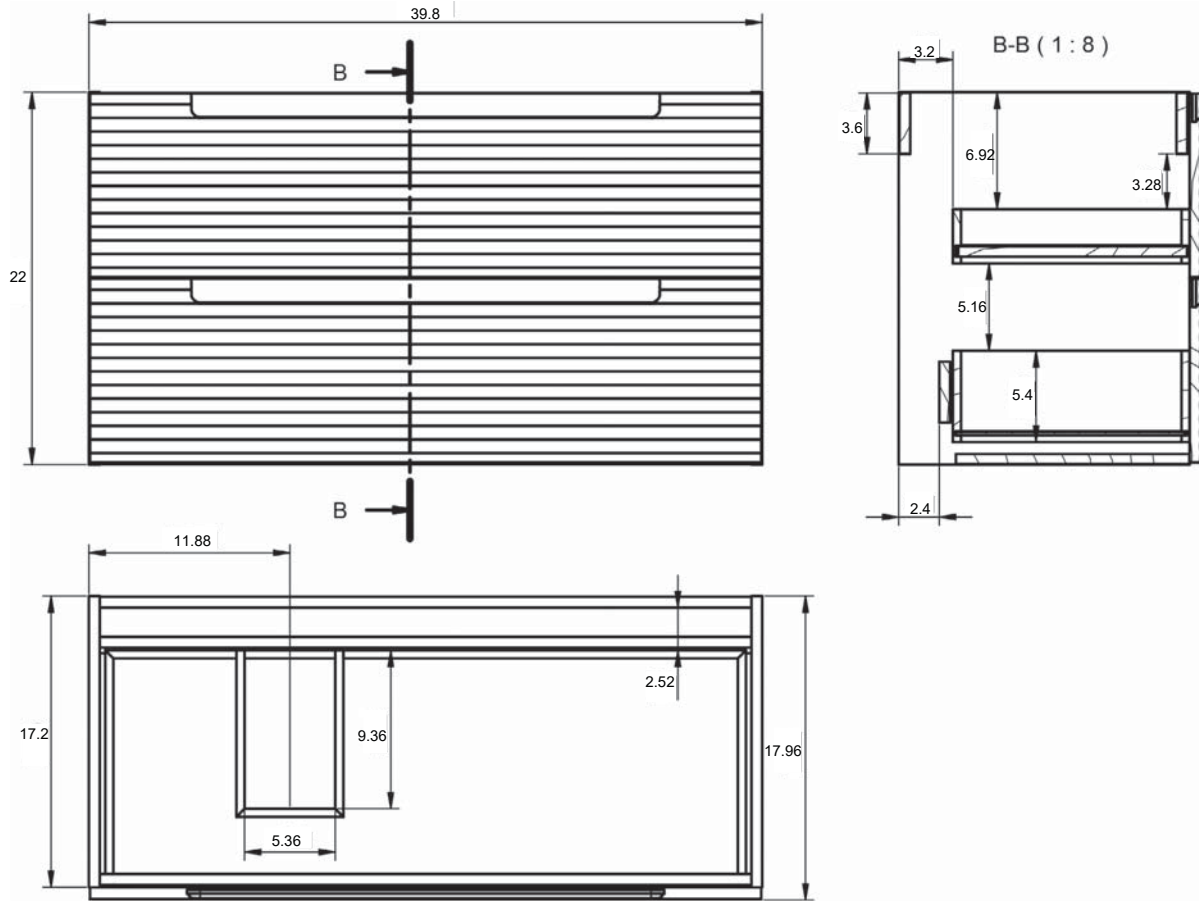

Tall Unit

Depth 10.8 in
Reversible

24" 2 Drawer Vanity

32" 2 Drawer Vanity

40" 2 Drawer Vanity

40" 2 Drawer Vanity, Left Side Bowl

40" 2 Drawer Vanity, Right Side Bowl

Tall Unit