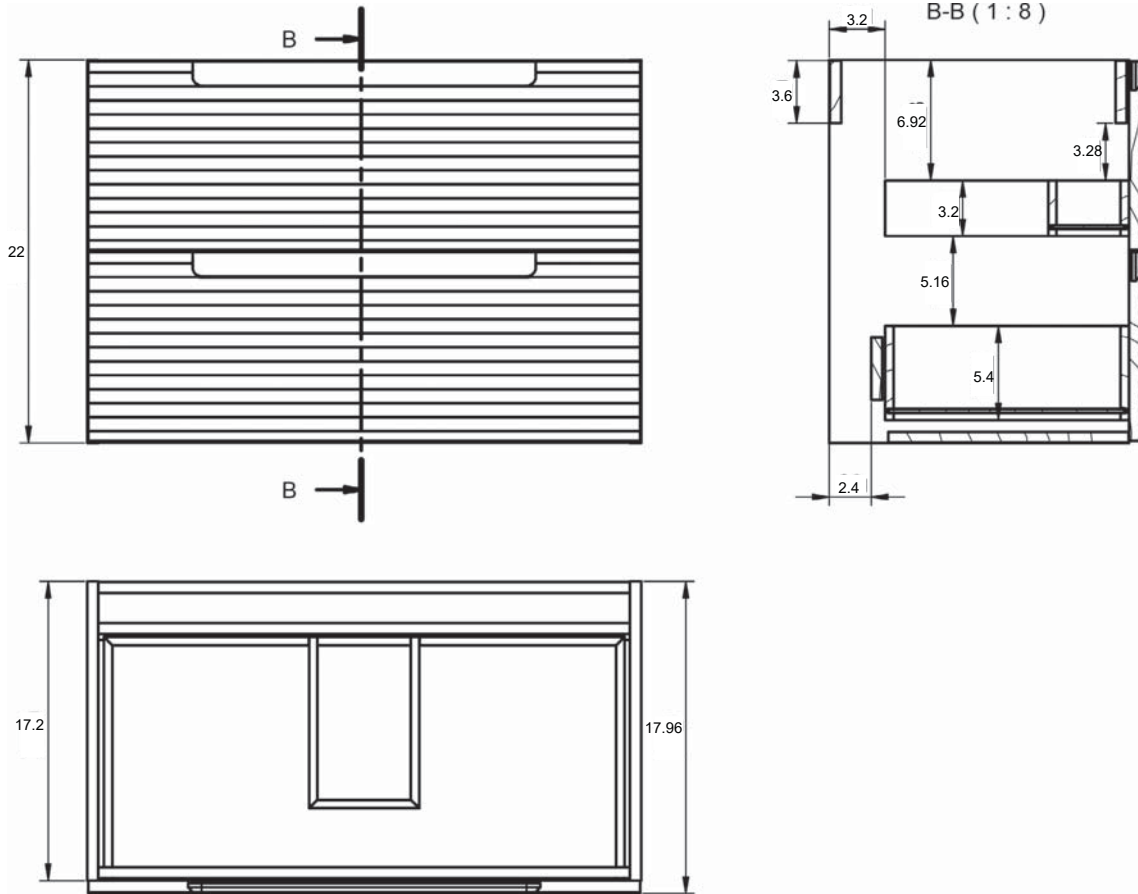

Tall Unit

Depth 10.8 in
Reversible

24" 2 Drawer Vanity

32" 2 Drawer Vanity

40" 2 Drawer Vanity

40" 2 Drawer Vanity, Left Side Bowl

40" 2 Drawer Vanity, Right Side Bowl

Tall Unit