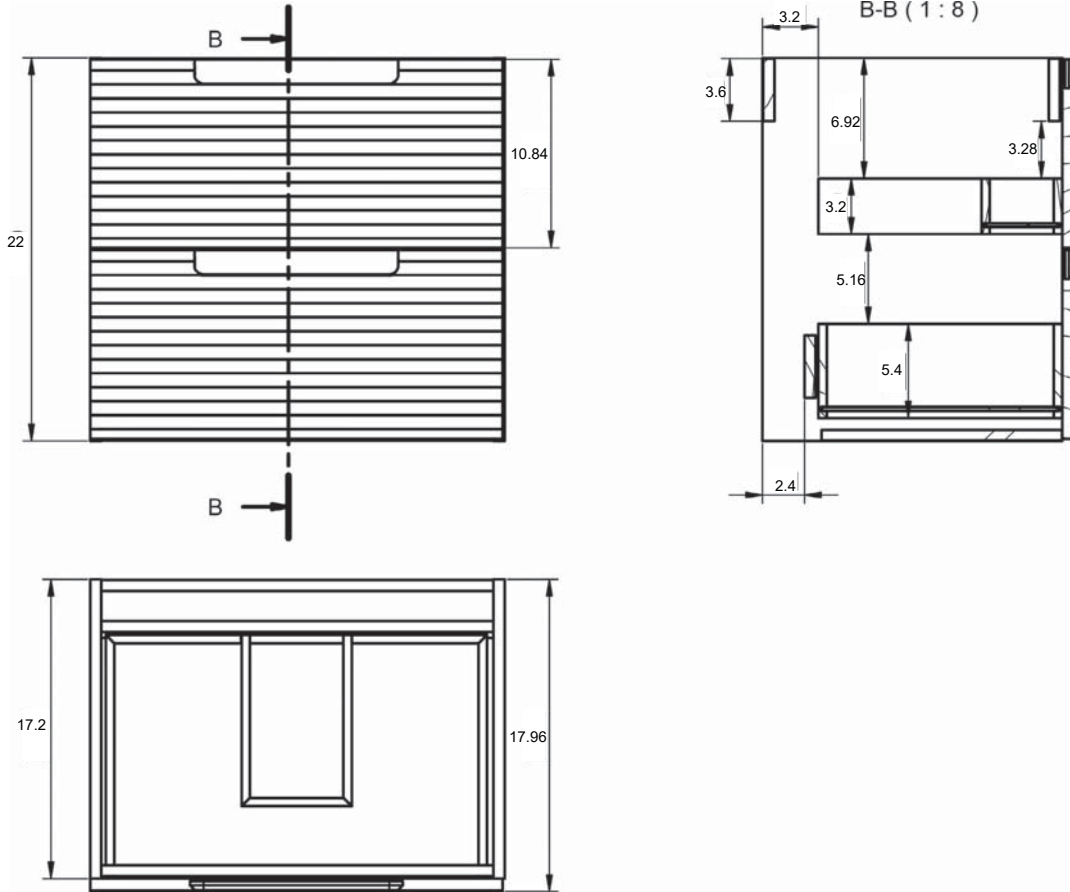

Navy

Black

Avio

Musgo

Griggio

Moncler Dimensions

Vanity

Depth 18 in

Tall Unit

Depth 10.8 in
Reversible

24" 2 Drawer Vanity

32" 2 Drawer Vanity

40" 2 Drawer Vanity

40" 2 Drawer Vanity, Left Side Bowl

40" 2 Drawer Vanity, Right Side Bowl

Tall Unit