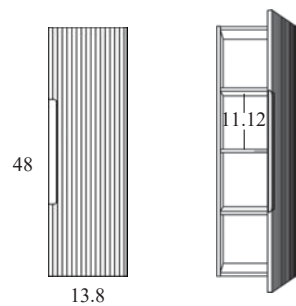

Navy

Black

Avio

Musgo

Griggio

Moncler Dimensions

Vanity

Depth 18 in

Tall Unit

Depth 10.8 in
Reversible

24" 2 Drawer Vanity

32" 2 Drawer Vanity

40" 2 Drawer Vanity

40" 2 Drawer Vanity, Left Side Bowl

40" 2 Drawer Vanity, Right Side Bowl

Tall Unit