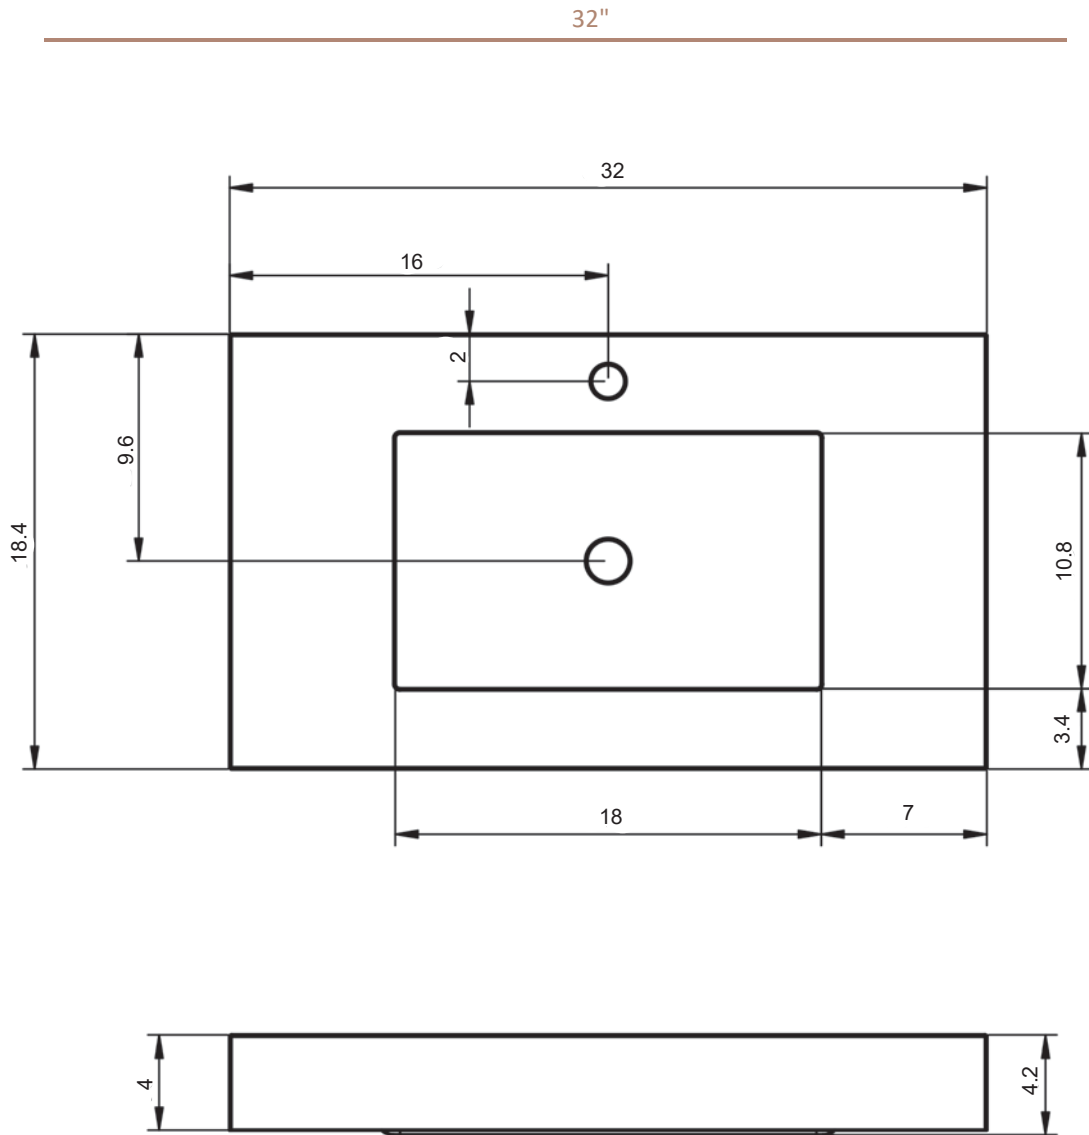

ELEMENT STONE SINK