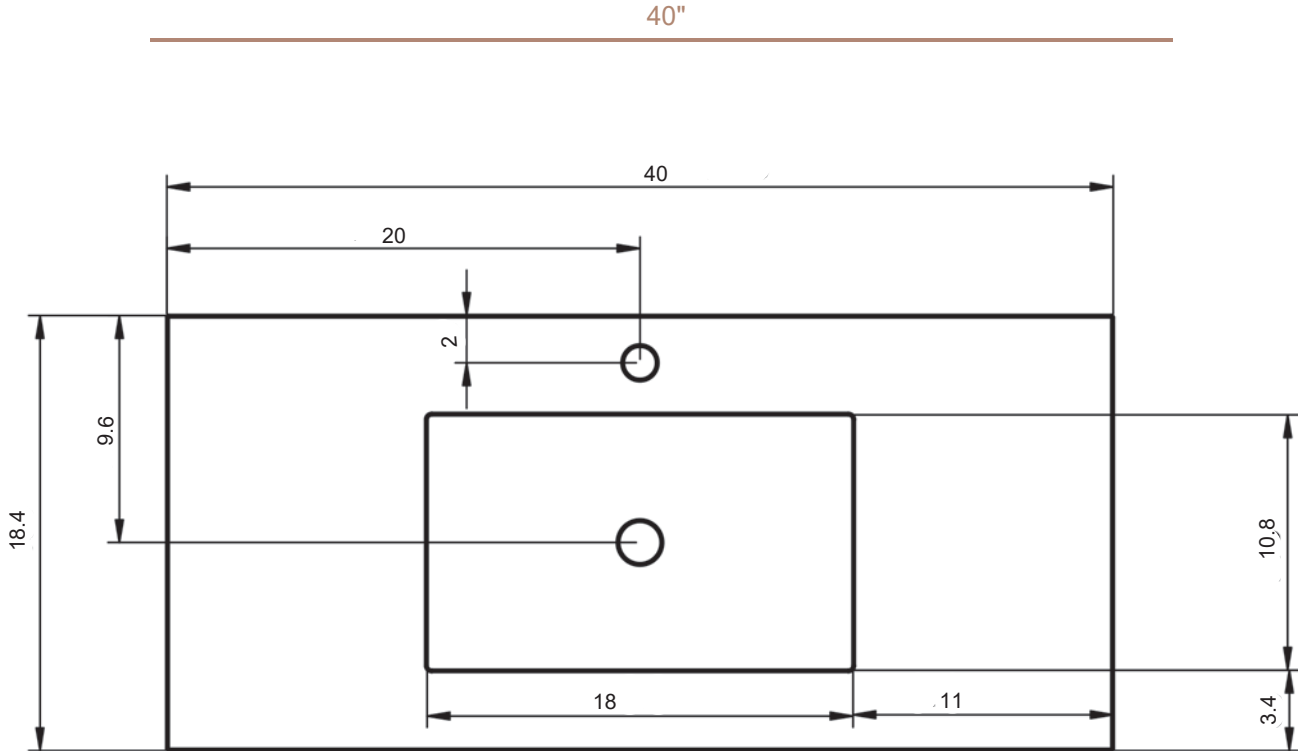

ELEMENT STONE SINK