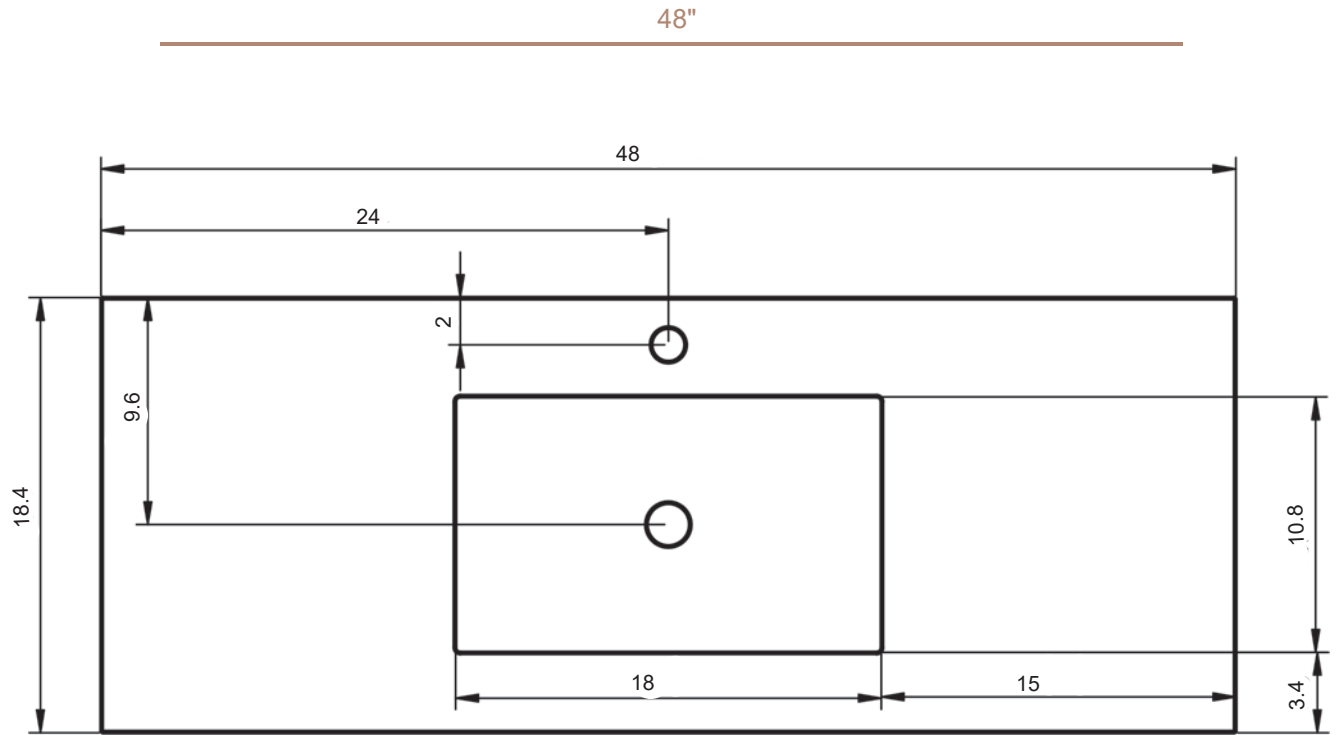

Element

Stone Sinks

ELEMENT STONE SINK

ELEMENT STONE SINK TECHNICAL

Material:	Stone
Finish:	Matte
Bowl Depth:	4.28"
Bowl Thickness:	4"
Bowl Width:	18"

*Includes mounting brackets

MEASUREMENTS STONE SINK

ELEMENT STONE SINK FINISHES

ELEMENT STONE SINK

48" Double Sink