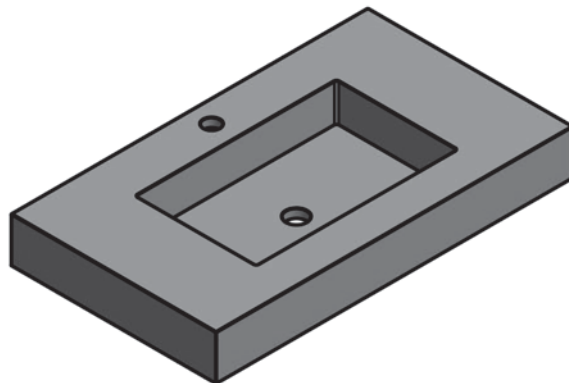

Element

Stone Sinks

ELEMENT STONE SINK

ELEMENT STONE SINK TECHNICAL

Material:	Stone
Finish:	Matte
Bowl Depth:	4.28"
Bowl Thickness:	4"
Bowl Width:	18"

*Includes mounting brackets

MEASUREMENTS STONE SINK

ELEMENT STONE SINK FINISHES

Piedra Ébano

Piedra Gris Perla

Piedra Nordic

ELEMENT STONE SINK

24"

ELEMENT STONE SINK

ELEMENT STONE SINK

ELEMENT STONE SINK

ELEMENT STONE SINK

48" Double Sink