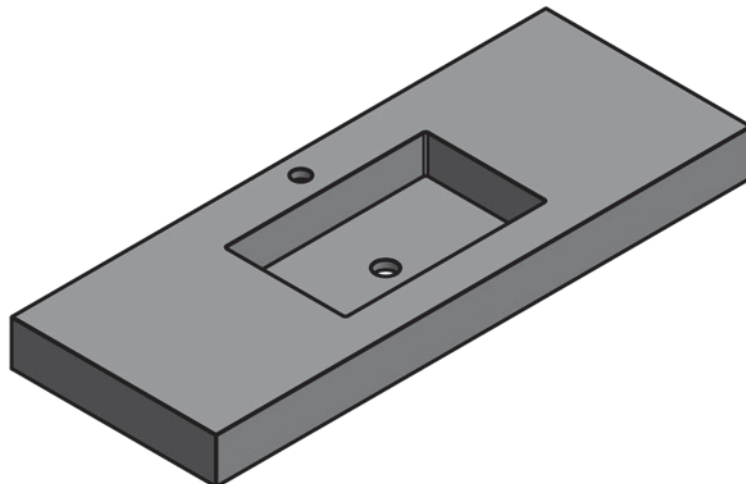

Element

Stone Sinks

ELEMENT STONE SINK

ELEMENT STONE SINK TECHNICAL

Material:	Stone
Finish:	Matte
Bowl Depth:	4.28"
Bowl Thickness:	4"
Bowl Width:	18"

*Includes mounting brackets

MEASUREMENTS STONE SINK

ELEMENT STONE SINK FINISHES

Piedra Ébano

Piedra Gris Perla

Piedra Nordic

ELEMENT STONE SINK

24"

ELEMENT STONE SINK

ELEMENT STONE SINK

ELEMENT STONE SINK

ELEMENT STONE SINK

48" Double Sink