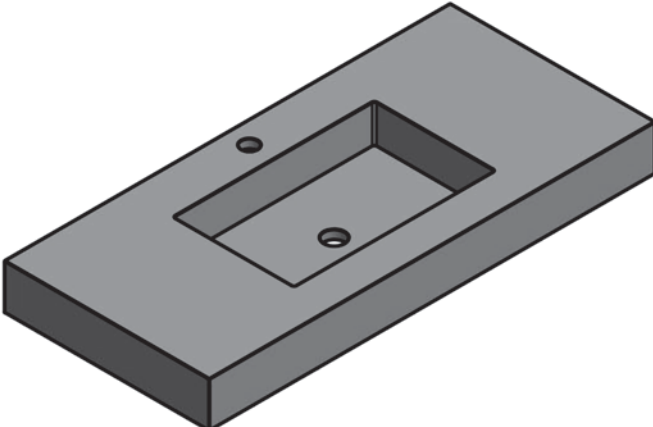

Element

Stone Sinks

ELEMENT STONE SINK

ELEMENT STONE SINK TECHNICAL

Material:	Stone
Finish:	Matte
Bowl Depth:	4.28"
Bowl Thickness:	4"
Bowl Width:	18"

*Includes mounting brackets

MEASUREMENTS STONE SINK

ELEMENT STONE SINK FINISHES

Piedra Ébano

Piedra Gris Perla

Piedra Nordic

ELEMENT STONE SINK

24"

ELEMENT STONE SINK

ELEMENT STONE SINK

ELEMENT STONE SINK

ELEMENT STONE SINK

48" Double Sink