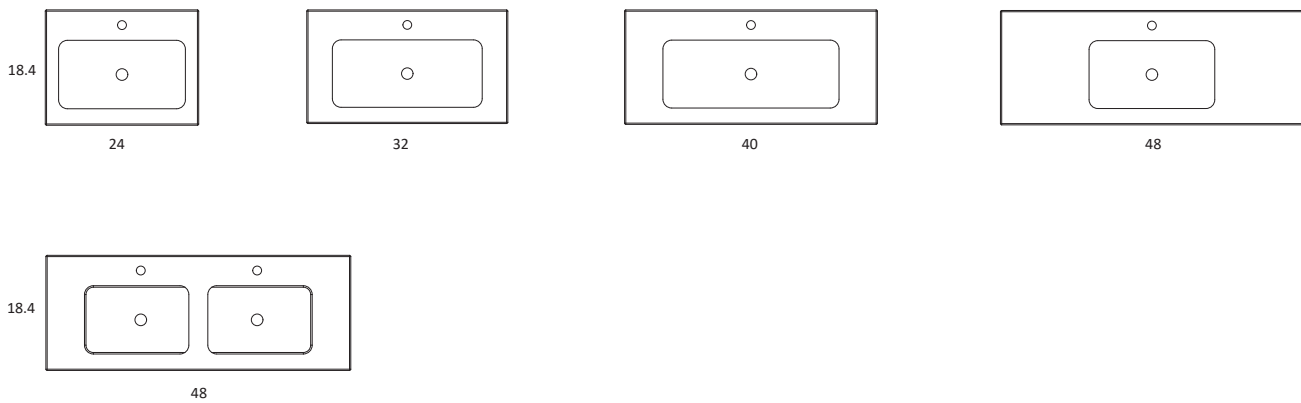

Element

Stone Sinks

ELEMENT STONE SINK

ELEMENT STONE SINK TECHNICAL

Material:	Stone
Finish:	Matte
Bowl Depth:	4.28"
Bowl Thickness:	4"
Bowl Width:	18"

*Includes mounting brackets

MEASUREMENTS STONE SINK

ELEMENT STONE SINK FINISHES

ELEMENT STONE SINK

48" Double Sink