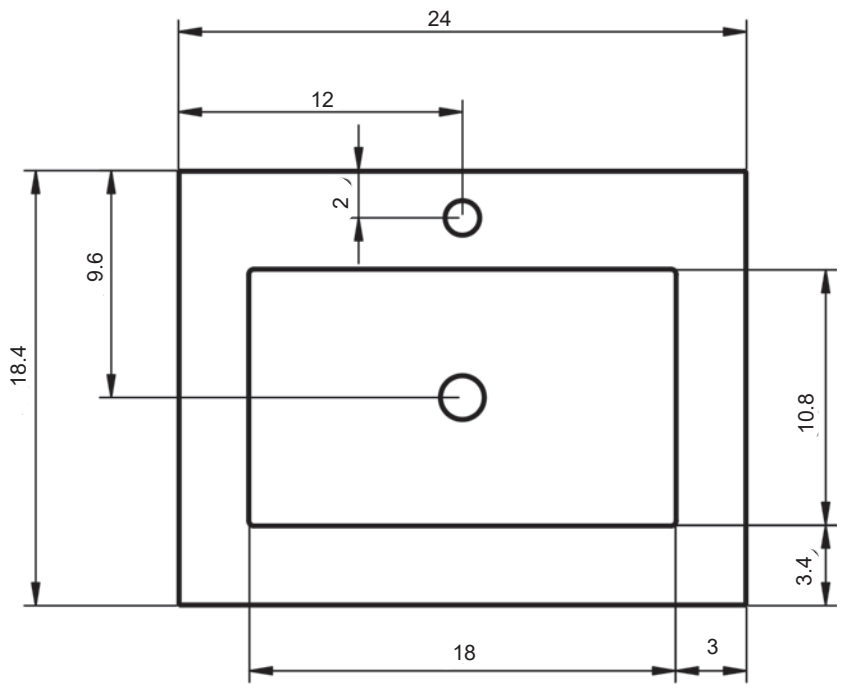

ELEMENT STONE SINK

24"