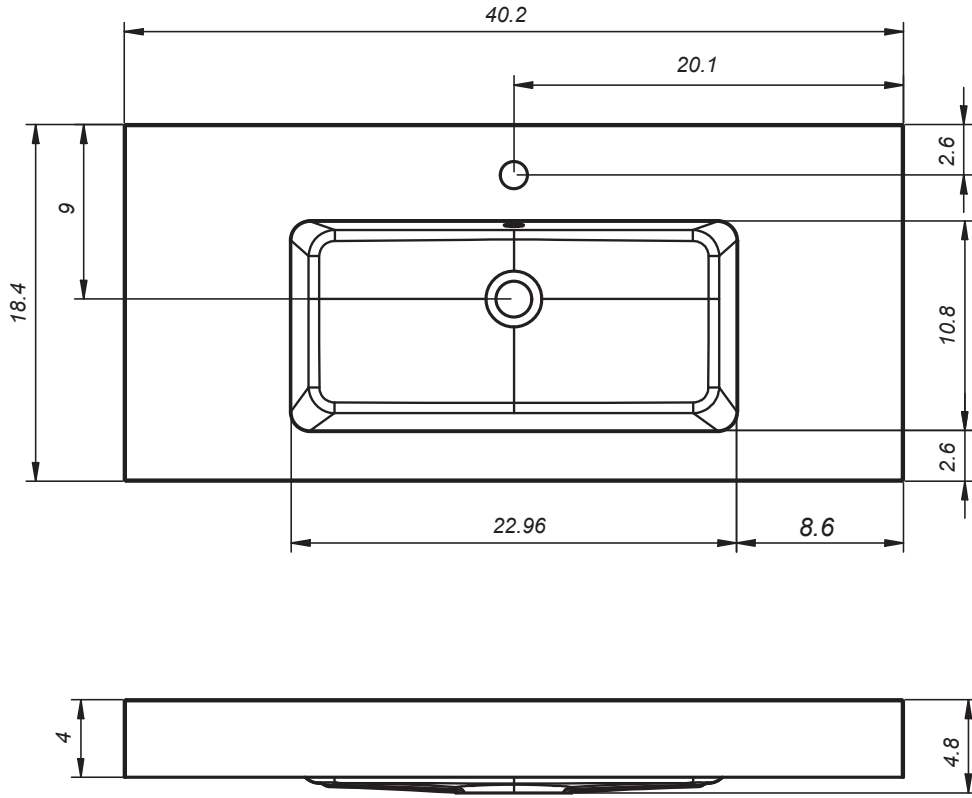

Solid Surface Sink

40"