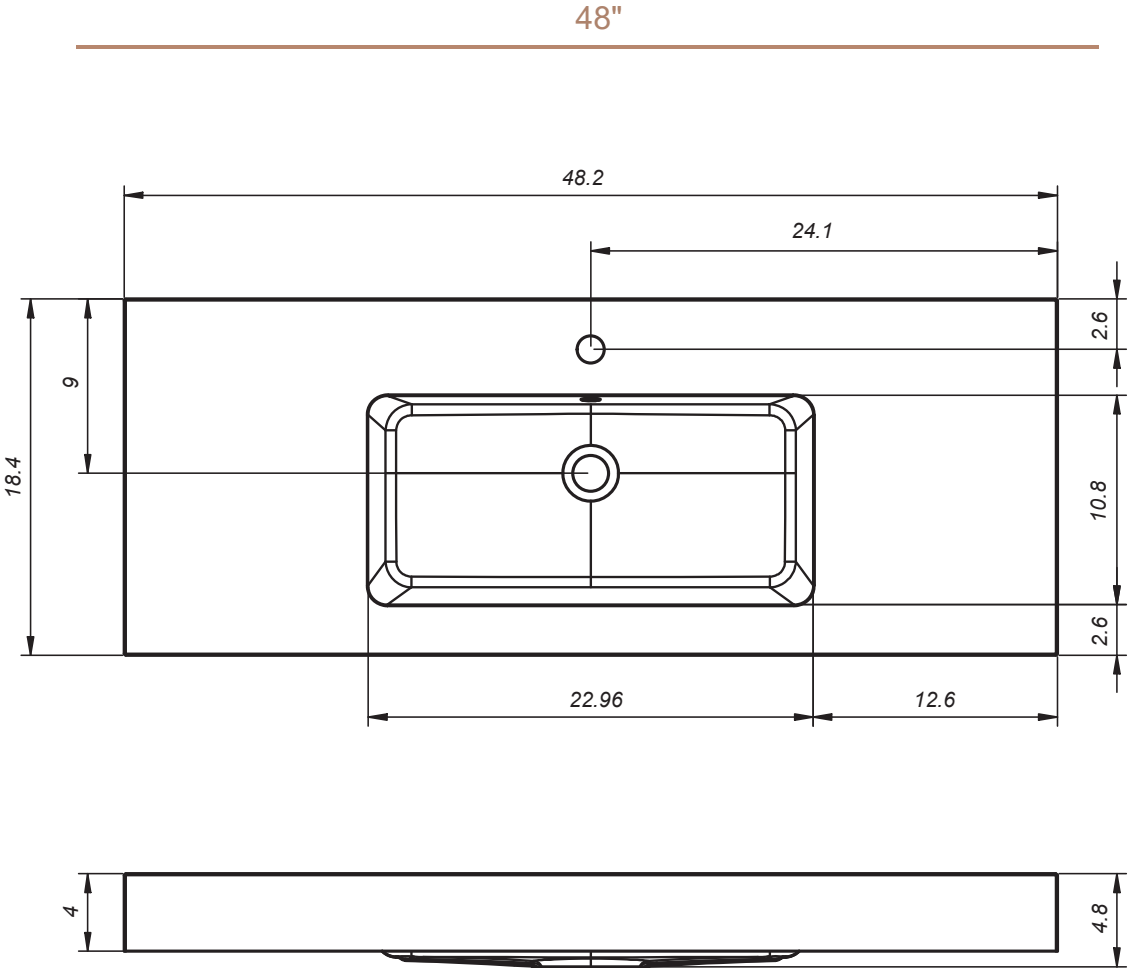

# Solid Surface Sink

Material: Solid Surface

Finish: Matte

Bowl Depth: 4.28"

Bowl Thickness: 4"

Bowl Width: 18.8 / 22.8

\*Includes mounting brackets

# Solid Surface Sink

32"

# Solid Surface Sink

40"

# Solid Surface Sink

48" Double Sink