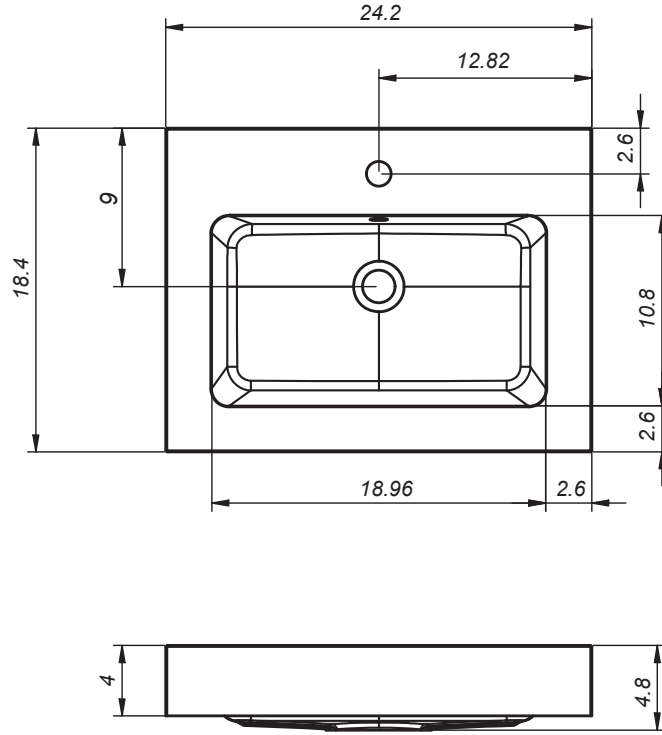

# Solid Surface Sink

Material: Solid Surface

Finish: Matte

Bowl Depth: 4.28"

Bowl Thickness: 4"

Bowl Width: 18.8 / 22.8

\*Includes mounting brackets

## MEASUREMENTS SOLID SURFACE SINK

# Solid Surface Sink

24"

# Solid Surface Sink

48" Double Sink