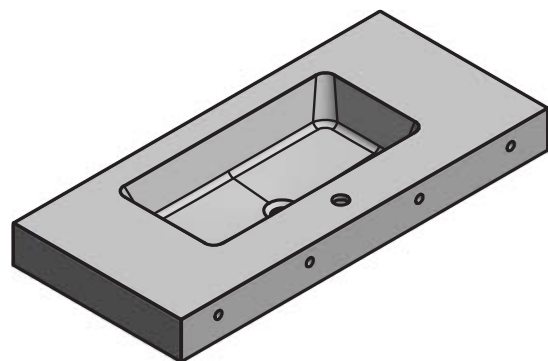

Solid Surface Sink

40"