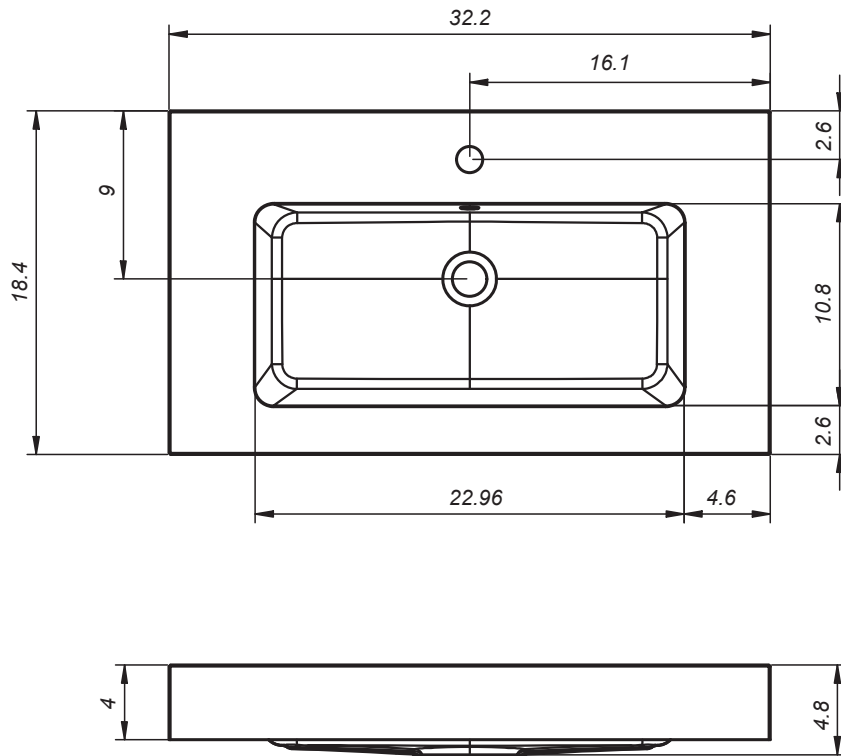

Solid Surface Sink

32"