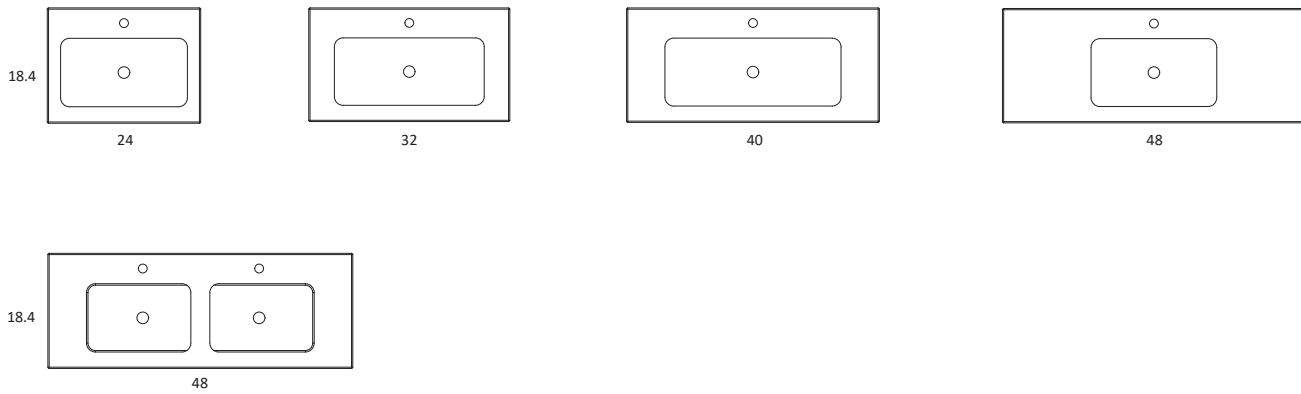

# Solid Surface Sink

Material: Solid Surface

Finish: Matte

Bowl Depth: 4.28"

Bowl Thickness: 4"

Bowl Width: 18.8 / 22.8

\*Includes mounting brackets

## MEASUREMENTS SOLID SURFACE SINK