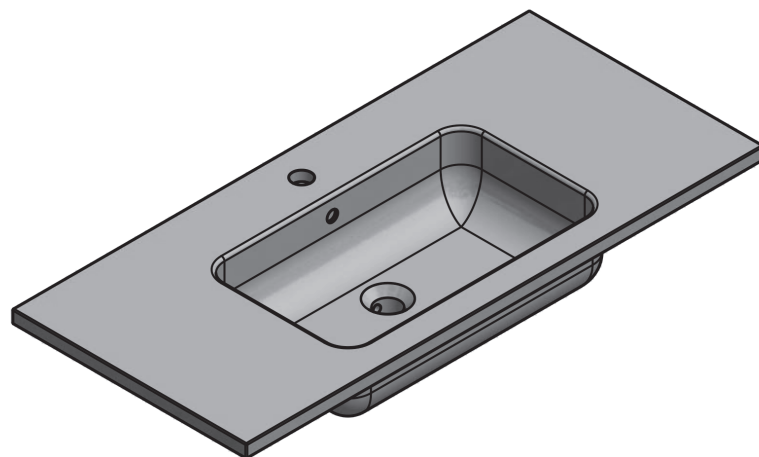

Slim Graphite Sink

Technical

SLIM

TECHNICAL SLIM

| | |
|-----------------|--------------|
| Material: | Acrylic Sink |
| Finish: | Matte |
| Bowl Depth: | 6.5 in |
| Sink Thickness: | 1 in |

MEASUREMENTS SLIM

24"

32"

SLIM

40"

SLIM

48"

48" Double Sink