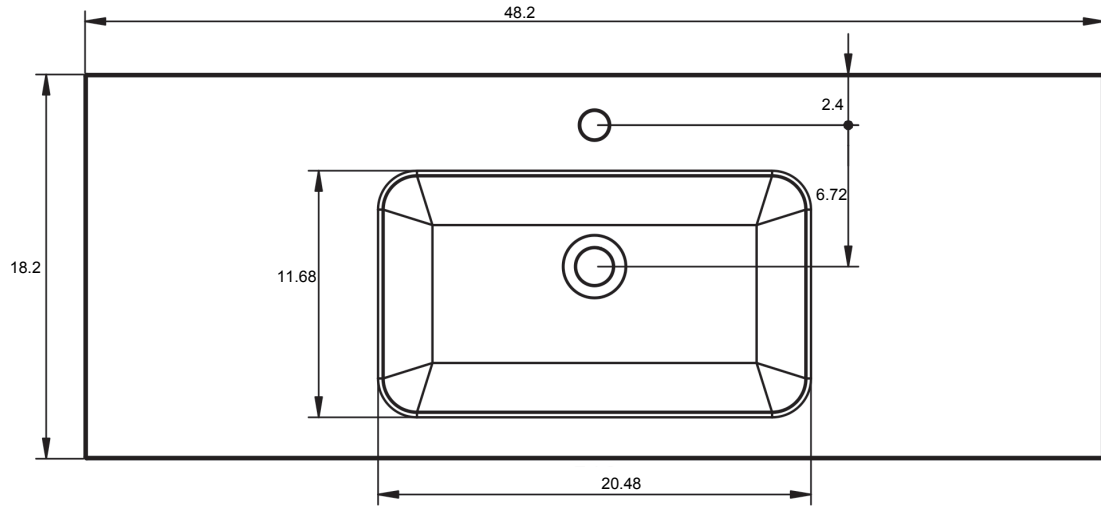

Slim Graphite Sink

Technical

SLIM

TECHNICAL SLIM

| | |
|-----------------|--------------|
| Material: | Acrylic Sink |
| Finish: | Matte |
| Bowl Depth: | 6.5 in |
| Sink Thickness: | 1 in |

MEASUREMENTS SLIM

24"

32"

SLIM

40"

SLIM

48"

48" Double Sink