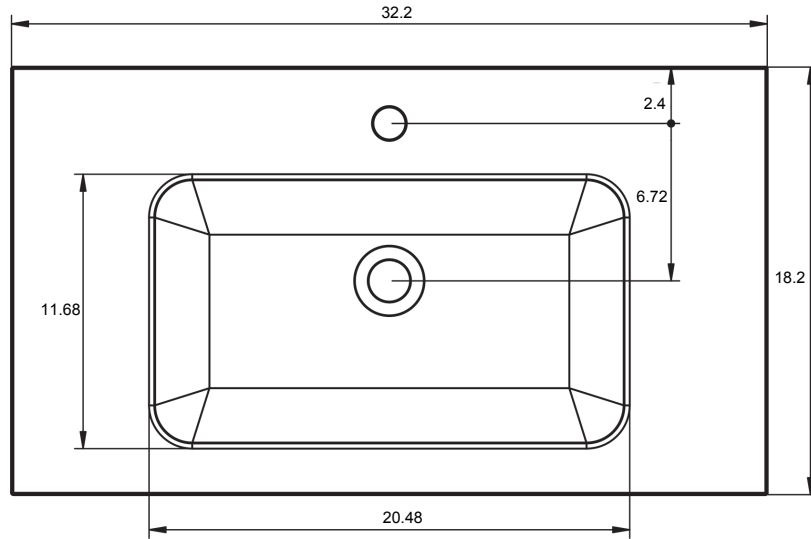

Slim Graphite Sink

Technical

SLIM

TECHNICAL SLIM

| | |
|-----------------|--------------|
| Material: | Acrylic Sink |
| Finish: | Matte |
| Bowl Depth: | 6.5 in |
| Sink Thickness: | 1 in |

MEASUREMENTS SLIM

24"

32"

SLIM

40"

SLIM

48"

48" Double Sink