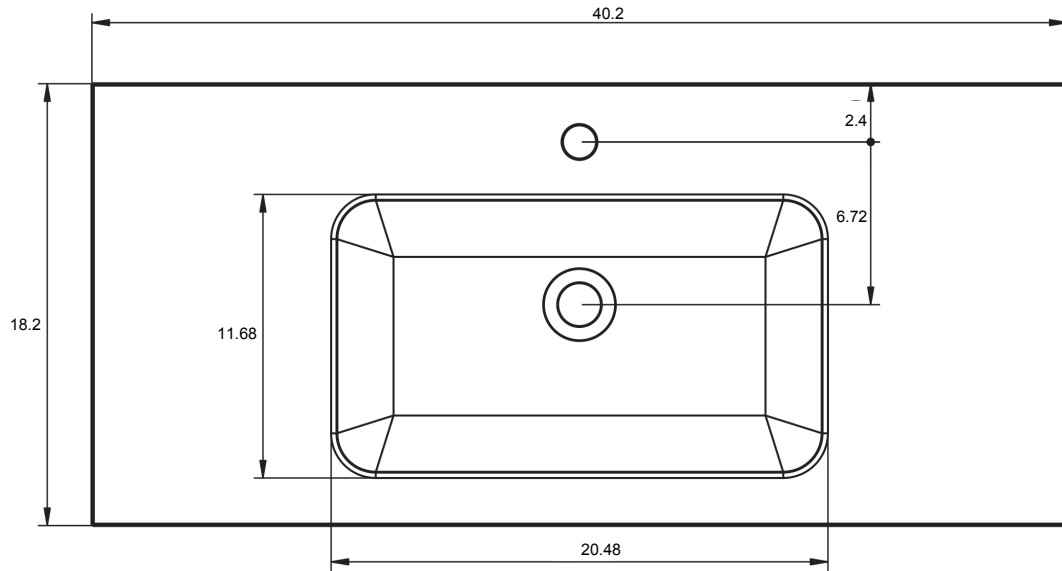

Slim Graphite Sink

Technical

SLIM

TECHNICAL SLIM

| | |
|-----------------|--------------|
| Material: | Acrylic Sink |
| Finish: | Matte |
| Bowl Depth: | 6.5 in |
| Sink Thickness: | 1 in |

MEASUREMENTS SLIM

24"

32"

SLIM

40"

SLIM

48"

48" Double Sink