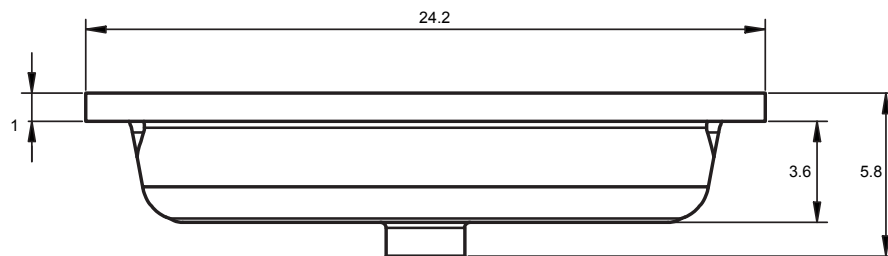

Slim Graphite Sink

Technical

SLIM

TECHNICAL SLIM

| | |
|-----------------|--------------|
| Material: | Acrylic Sink |
| Finish: | Matte |
| Bowl Depth: | 6.5 in |
| Sink Thickness: | 1 in |

MEASUREMENTS SLIM

24"

32"

SLIM

40"

SLIM

48"

48" Double Sink