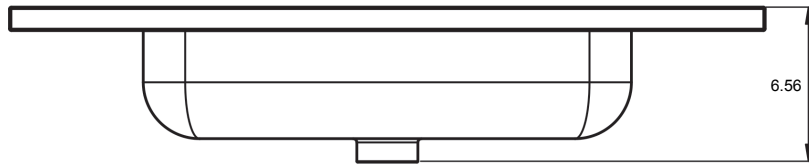

Slim Graphite Sink

Technical

SLIM

TECHNICAL SLIM

| | |
|-----------------|--------------|
| Material: | Acrylic Sink |
| Finish: | Matte |
| Bowl Depth: | 6.5 in |
| Sink Thickness: | 1 in |

MEASUREMENTS SLIM

24"

32"

SLIM

40"

SLIM

48"

48" Double Sink