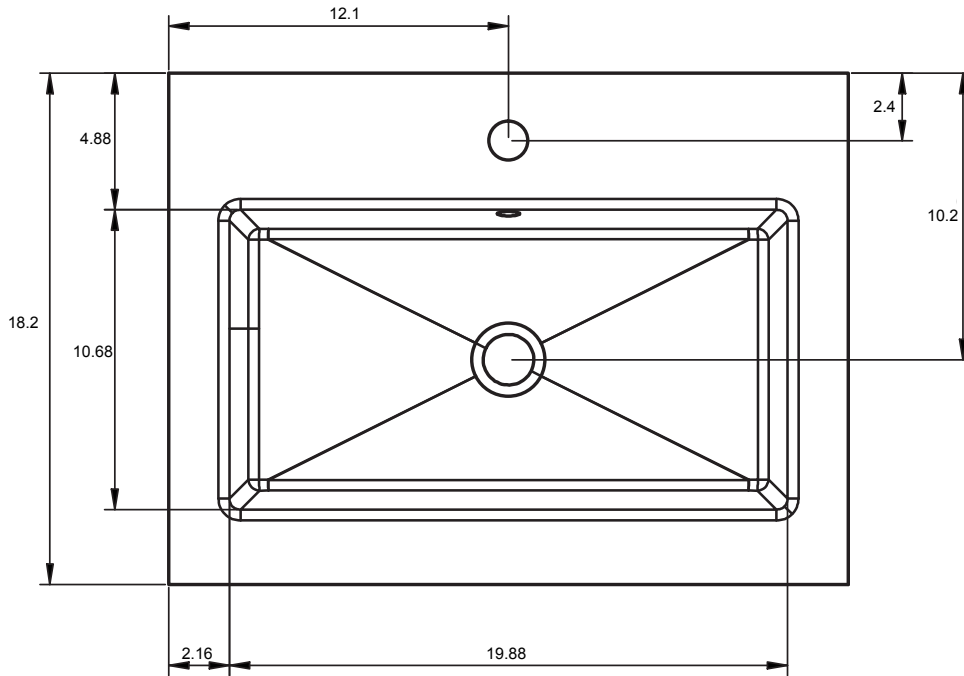

Slim Graphite Sink

Technical

SLIM

TECHNICAL SLIM

| | |
|-----------------|--------------|
| Material: | Acrylic Sink |
| Finish: | Matte |
| Bowl Depth: | 6.5 in |
| Sink Thickness: | 1 in |

MEASUREMENTS SLIM

24"

32"

SLIM

40"

SLIM

48"

48" Double Sink