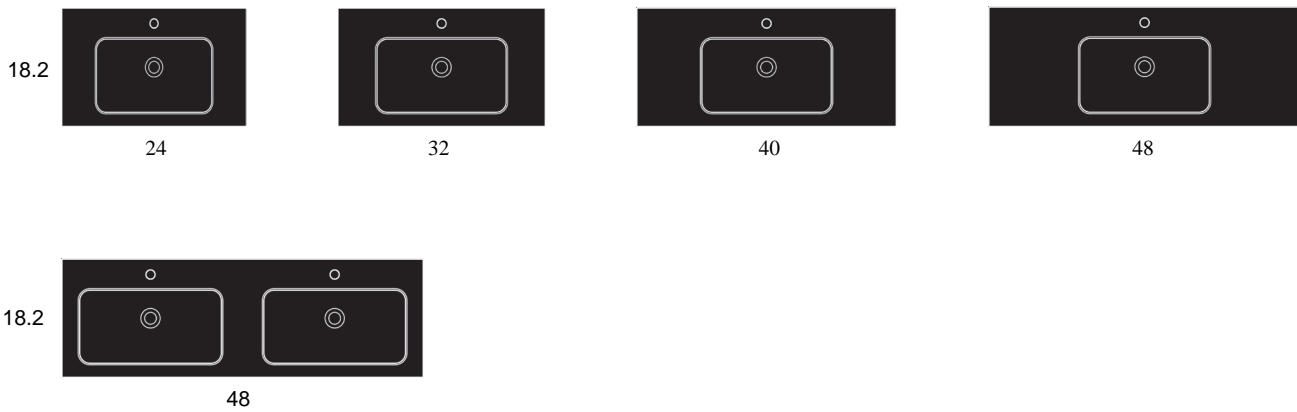

Slim Graphite Sink

Technical

SLIM

TECHNICAL SLIM

| | |
|-----------------|--------------|
| Material: | Acrylic Sink |
| Finish: | Matte |
| Bowl Depth: | 6.5 in |
| Sink Thickness: | 1 in |

MEASUREMENTS SLIM

24"

32"

SLIM

40"

SLIM

48"

48" Double Sink