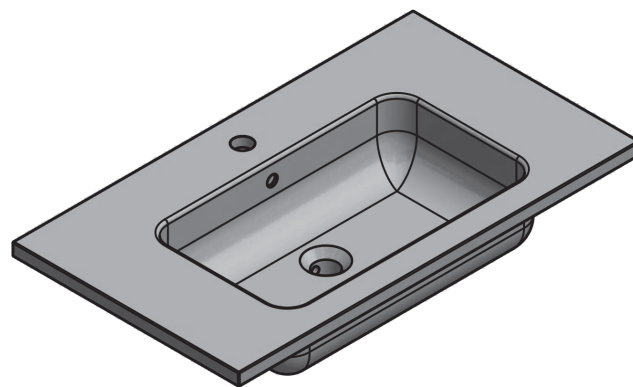

Slim Graphite Sink

Technical

SLIM

TECHNICAL SLIM

| | |
|-----------------|--------------|
| Material: | Acrylic Sink |
| Finish: | Matte |
| Bowl Depth: | 6.5 in |
| Sink Thickness: | 1 in |

MEASUREMENTS SLIM

24"

32"

SLIM

40"

SLIM

48"

48" Double Sink