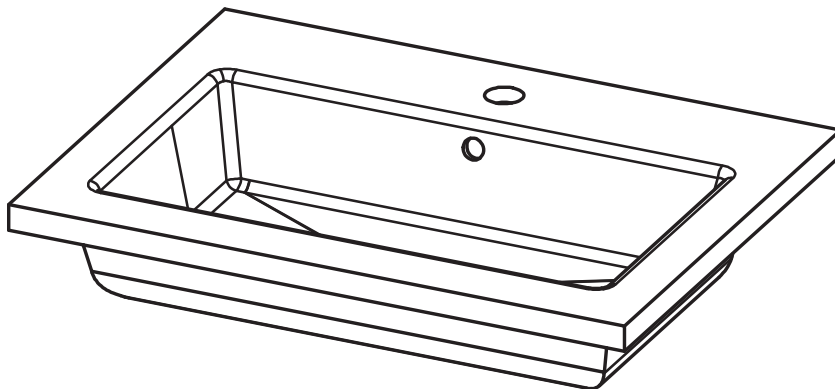

Slim Graphite Sink

Technical

SLIM

TECHNICAL SLIM

| | |
|-----------------|--------------|
| Material: | Acrylic Sink |
| Finish: | Matte |
| Bowl Depth: | 6.5 in |
| Sink Thickness: | 1 in |

MEASUREMENTS SLIM

24"

32"

SLIM

40"

SLIM

48"

48" Double Sink