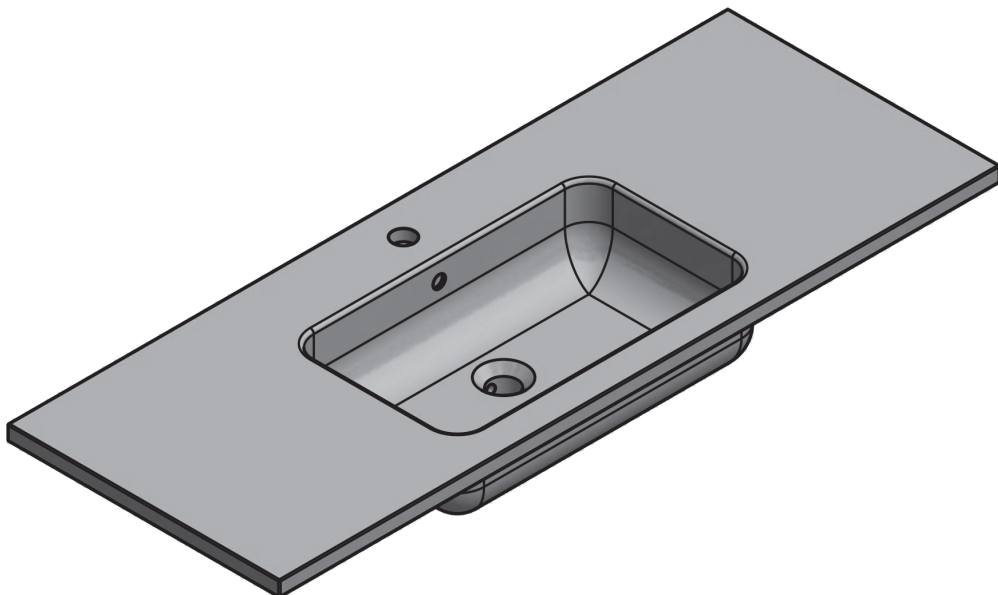

Slim Graphite Sink

Technical

SLIM

TECHNICAL SLIM

| | |
|-----------------|--------------|
| Material: | Acrylic Sink |
| Finish: | Matte |
| Bowl Depth: | 6.5 in |
| Sink Thickness: | 1 in |

MEASUREMENTS SLIM

24"

32"

SLIM

40"

SLIM

48"

48" Double Sink