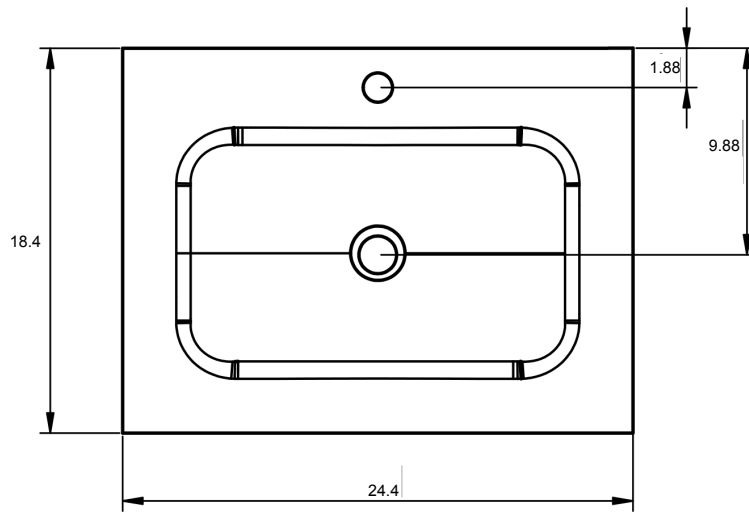

## TECHNICAL GLASS

---

material:	Glass Sink
Finish:	High gloss
Bowl Depth:	4.8 in
Sink Thickness:	1 in
Bowl Width:	18.4 in

## MEASURMENTS GLASS

---

60cm

80cm

100cm

120cm