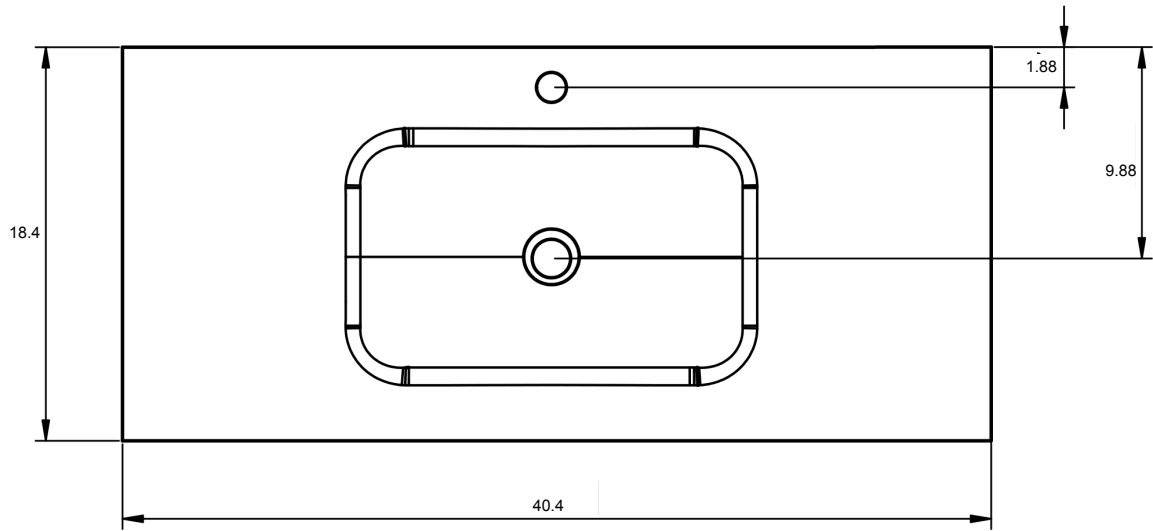

## TECHNICAL GLASS

---

material:	Glass Sink
Finish:	High gloss
Bowl Depth:	4.8 in
Sink Thickness:	1 in
Bowl Width:	18.4 in

## MEASURMENTS GLASS

---

60cm

80cm

100cm

120cm