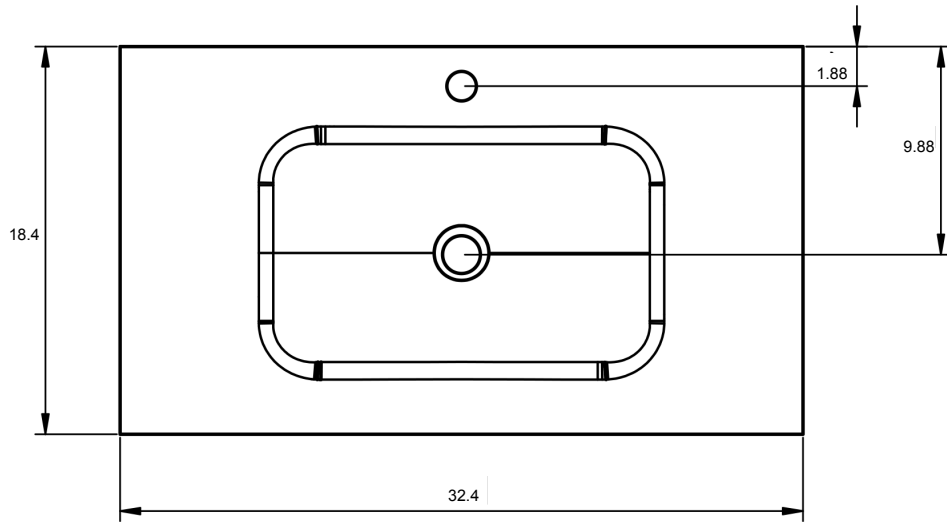

## TECHNICAL GLASS

---

material:	Glass Sink
Finish:	High gloss
Bowl Depth:	4.8 in
Sink Thickness:	1 in
Bowl Width:	18.4 in

## MEASURMENTS GLASS

---

60cm

80cm

100cm

120cm