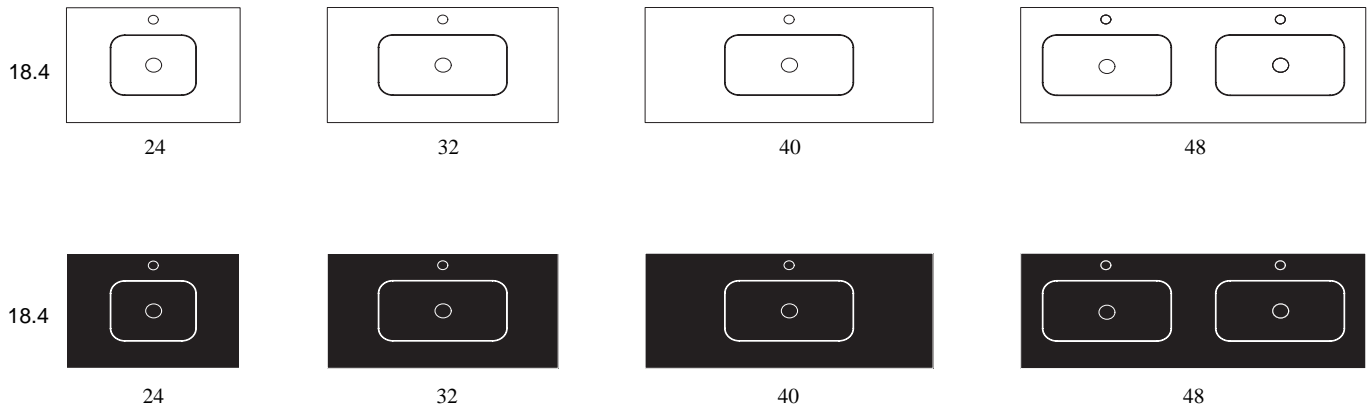

## TECHNICAL GLASS

---

material:	Glass Sink
Finish:	High gloss
Bowl Depth:	4.8 in
Sink Thickness:	1 in
Bowl Width:	18.4 in

## MEASURMENTS GLASS

---

60cm

80cm

100cm

120cm