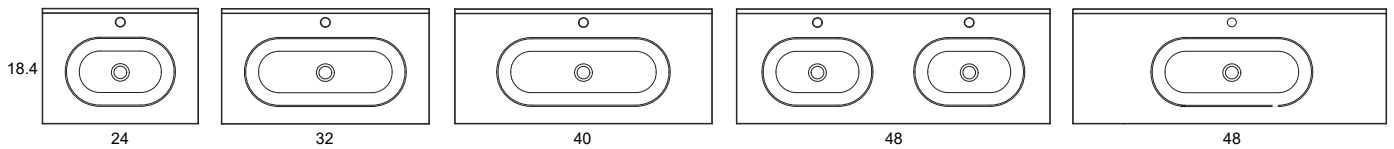

ADA
TECHNICAL

Material:	Ceramic Sink
Finish:	Shiny
Bowl Depth	6.96 in
Sink Thickness:	0.64 in
Bowl Width:	24" Sink: 16.8 in 32" Sink: 24.8 in 40" Sink: 26.8 in 48" Sink: 28.4 in 48" Double: 17 in

ADA DIMENSIONS

24" Sink

32" Sink

40" Sink

48" Single Sink

48" Double Sink