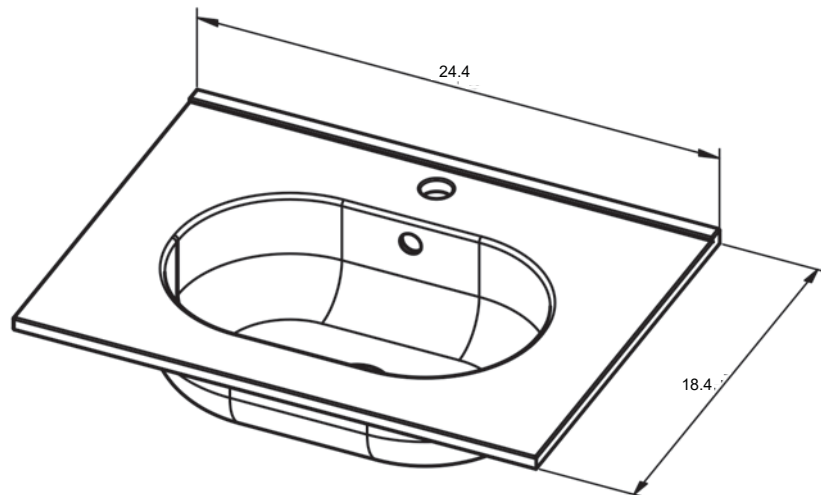

ADA
TECHNICAL

Material:	Ceramic Sink
Finish:	Shiny
Bowl Depth	6.96 in
Sink Thickness:	0.64 in
Bowl Width:	24" Sink: 16.8 in 32" Sink: 24.8 in 40" Sink: 26.8 in 48" Sink: 28.4 in 48" Double: 17 in

ADA DIMENSIONS

24" Sink

32" Sink

40" Sink

48" Single Sink

48" Double Sink