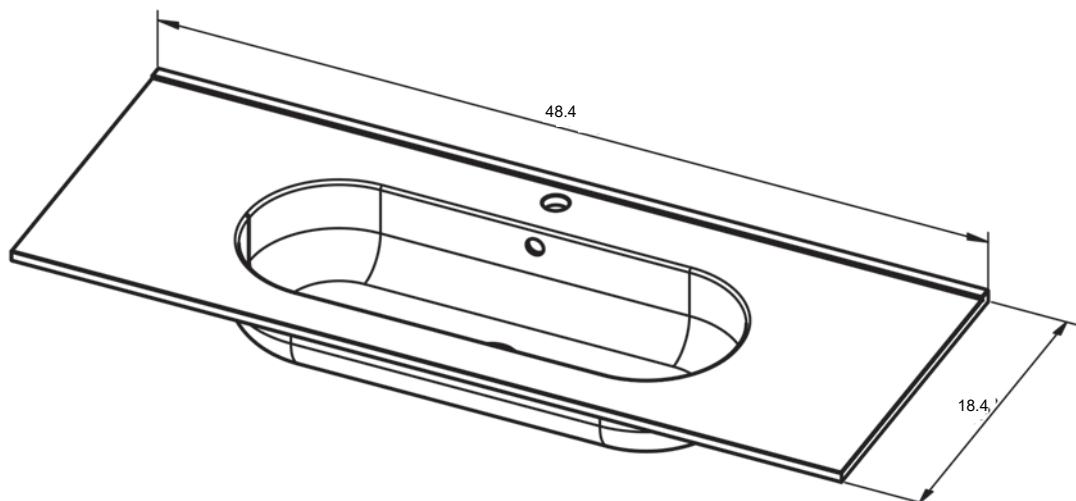

ADA
TECHNICAL

Material:	Ceramic Sink
Finish:	Shiny
Bowl Depth	6.96 in
Sink Thickness:	0.64 in
Bowl Width:	24" Sink: 16.8 in 32" Sink: 24.8 in 40" Sink: 26.8 in 48" Sink: 28.4 in 48" Double: 17 in

ADA DIMENSIONS

24" Sink

32" Sink

40" Sink

48" Single Sink

48" Double Sink