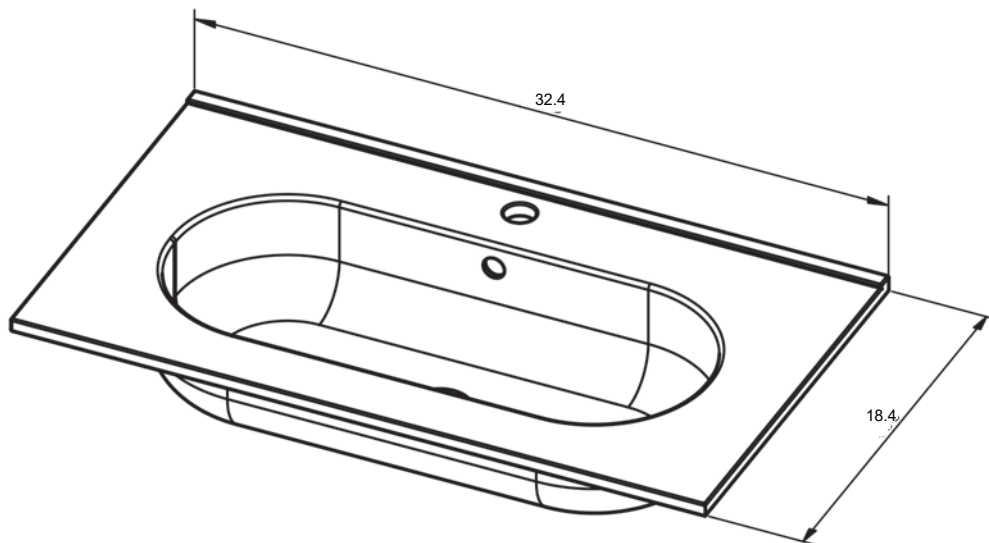

ADA
TECHNICAL

Material:	Ceramic Sink
Finish:	Shiny
Bowl Depth	6.96 in
Sink Thickness:	0.64 in
Bowl Width:	24" Sink: 16.8 in 32" Sink: 24.8 in 40" Sink: 26.8 in 48" Sink: 28.4 in 48" Double: 17 in

ADA DIMENSIONS

24" Sink

32" Sink

40" Sink

48" Single Sink

48" Double Sink