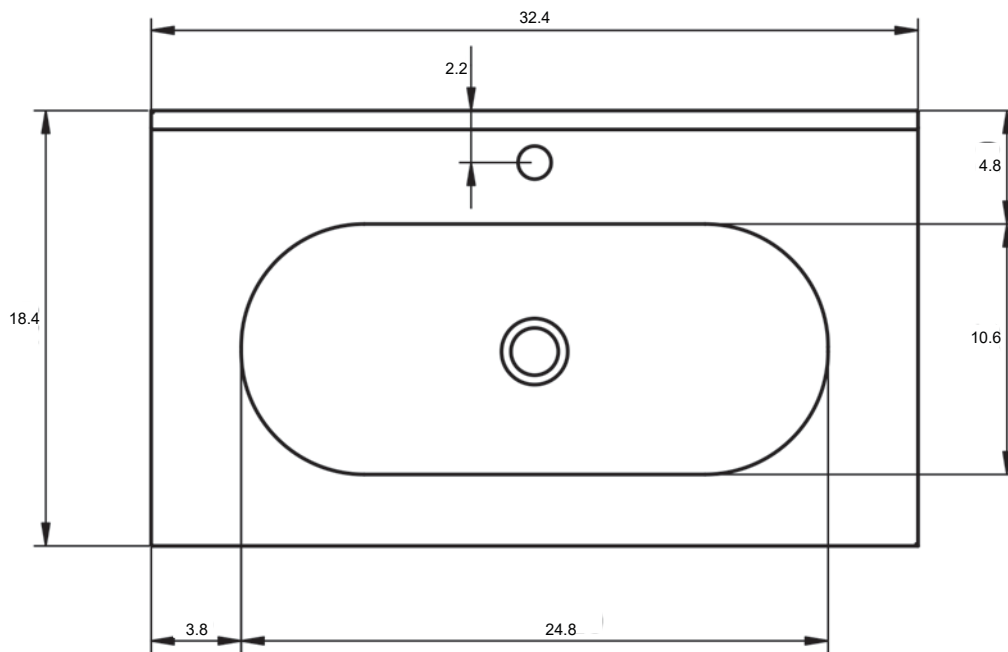

ADA
TECHNICAL

Material:	Ceramic Sink
Finish:	Shiny
Bowl Depth	6.96 in
Sink Thickness:	0.64 in
Bowl Width:	24" Sink: 16.8 in 32" Sink: 24.8 in 40" Sink: 26.8 in 48" Sink: 28.4 in 48" Double: 17 in

ADA DIMENSIONS

24" Sink

32" Sink

40" Sink

48" Single Sink

48" Double Sink