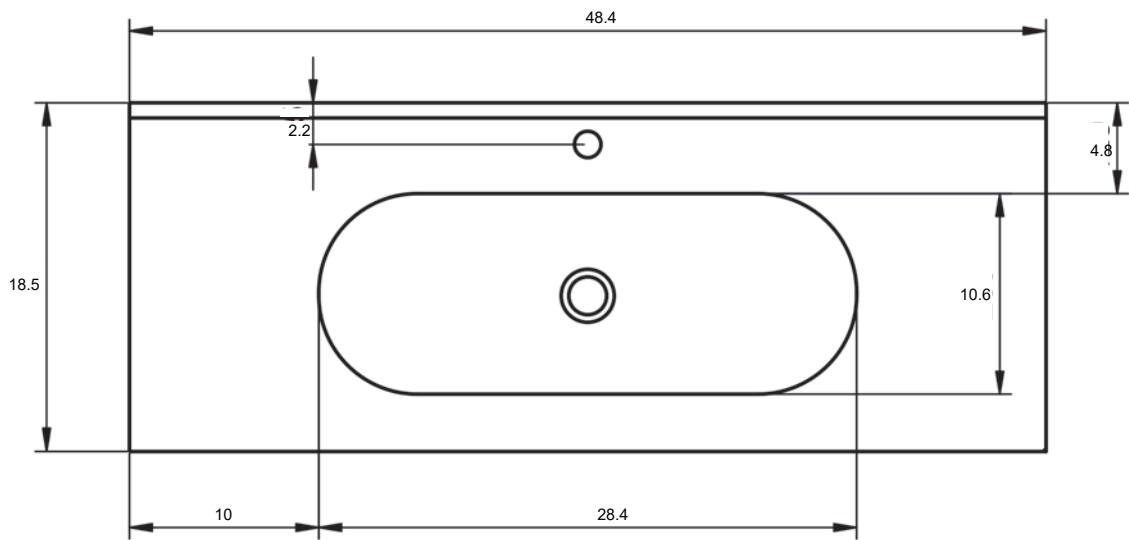

ADA
TECHNICAL

Material:	Ceramic Sink
Finish:	Shiny
Bowl Depth	6.96 in
Sink Thickness:	0.64 in
Bowl Width:	24" Sink: 16.8 in 32" Sink: 24.8 in 40" Sink: 26.8 in 48" Sink: 28.4 in 48" Double: 17 in

ADA DIMENSIONS

24" Sink

32" Sink

40" Sink

48" Single Sink

48" Double Sink