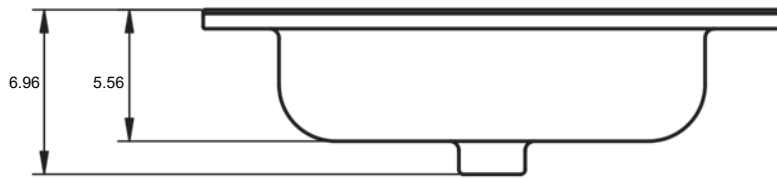

ADA
TECHNICAL

Material:	Ceramic Sink
Finish:	Shiny
Bowl Depth	6.96 in
Sink Thickness:	0.64 in
Bowl Width:	24" Sink: 16.8 in 32" Sink: 24.8 in 40" Sink: 26.8 in 48" Sink: 28.4 in 48" Double: 17 in

ADA DIMENSIONS

24" Sink

32" Sink

40" Sink

48" Single Sink

48" Double Sink