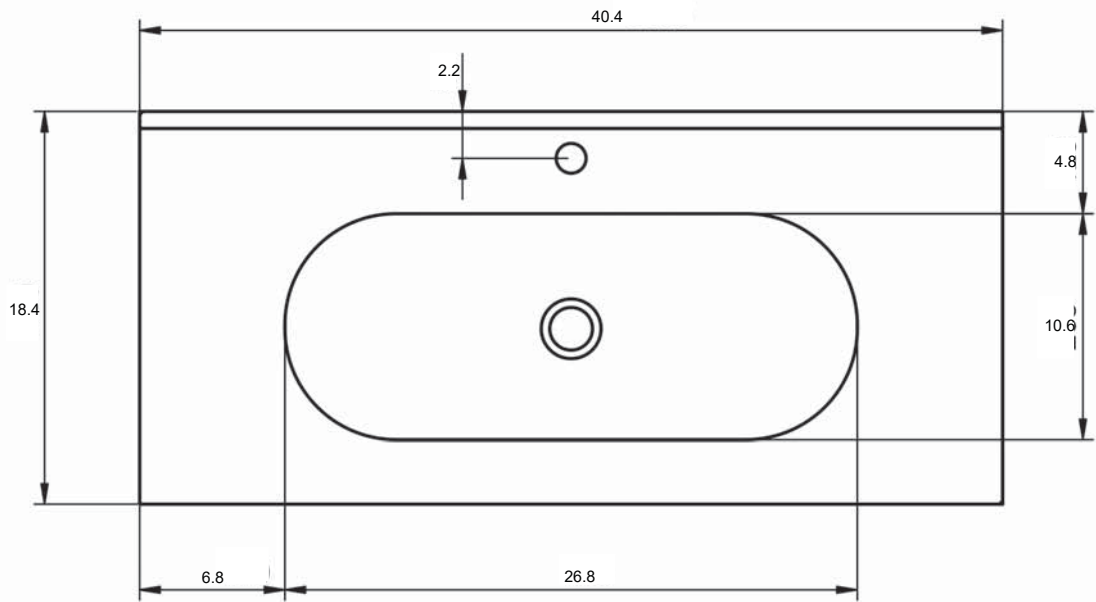

ADA
TECHNICAL

Material:	Ceramic Sink
Finish:	Shiny
Bowl Depth	6.96 in
Sink Thickness:	0.64 in
Bowl Width:	24" Sink: 16.8 in 32" Sink: 24.8 in 40" Sink: 26.8 in 48" Sink: 28.4 in 48" Double: 17 in

ADA DIMENSIONS

24" Sink

32" Sink

40" Sink

48" Single Sink

48" Double Sink