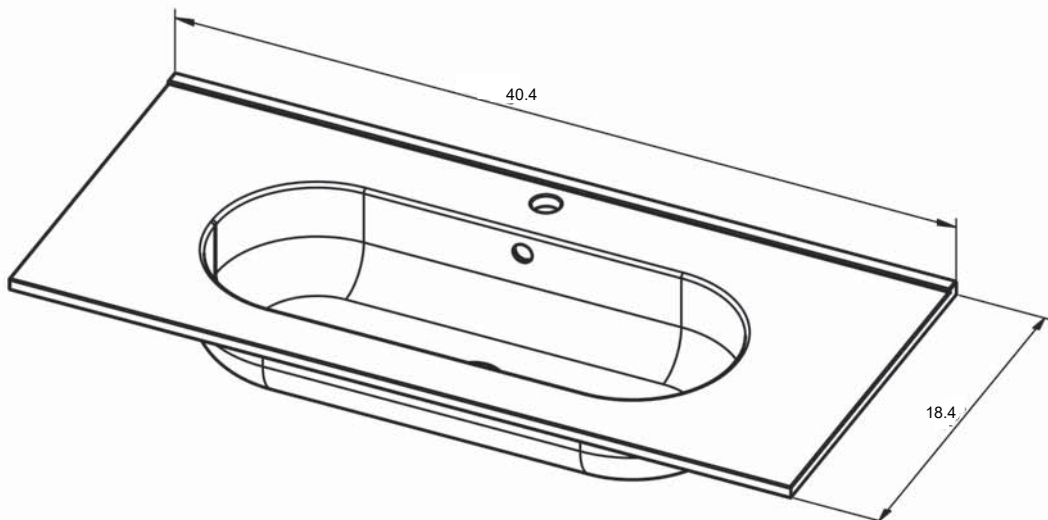

ADA
TECHNICAL

Material:	Ceramic Sink
Finish:	Shiny
Bowl Depth	6.96 in
Sink Thickness:	0.64 in
Bowl Width:	24" Sink: 16.8 in 32" Sink: 24.8 in 40" Sink: 26.8 in 48" Sink: 28.4 in 48" Double: 17 in

ADA DIMENSIONS

24" Sink

32" Sink

40" Sink

48" Single Sink

48" Double Sink