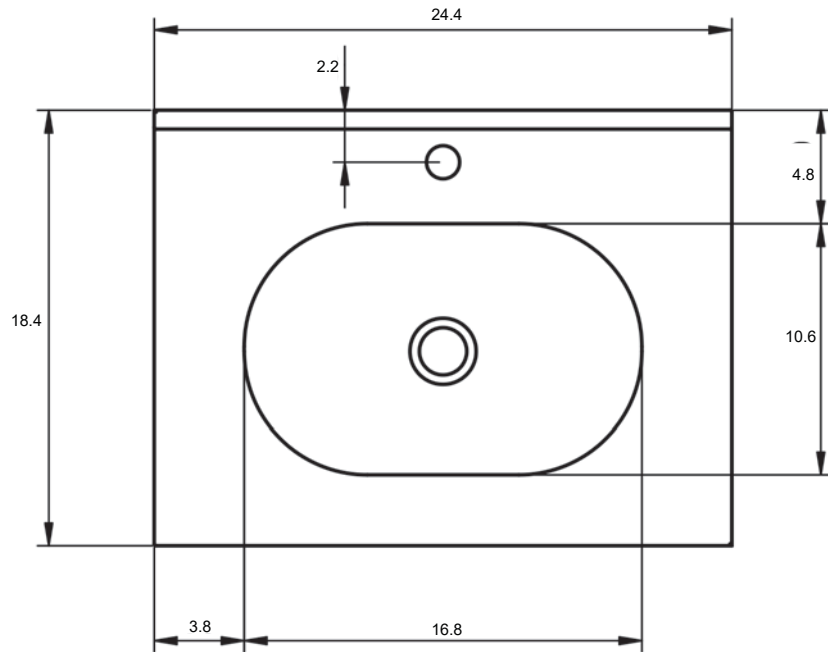

ADA
TECHNICAL

Material:	Ceramic Sink
Finish:	Shiny
Bowl Depth	6.96 in
Sink Thickness:	0.64 in
Bowl Width:	24" Sink: 16.8 in 32" Sink: 24.8 in 40" Sink: 26.8 in 48" Sink: 28.4 in 48" Double: 17 in

ADA DIMENSIONS

24" Sink

32" Sink

40" Sink

48" Single Sink

48" Double Sink