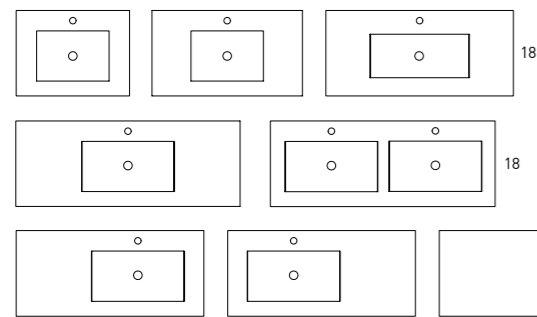

VISION FINISHES

KEY FEATURES

WASHBASIN

 Ceramic

Bowl's depth: 7" / Basin's thickness: 0.7" / Bowl's width: 18"
Widespread add a -3 [Example 80021-3] list price is +\$50 per single sink and +\$100 for Double Sinks

FLAT	SKU#	List Price
24	80021	232.90
28	80597	269.50
32	80022	269.50
40	80077	385.90
48	80081	574.00
48 Double Sink	80047	734.50
40 Right Sink	80096	650.00
40 Left Sink	80097	650.00
48 Right Sink	80129	926.75
48 Left Sink	80131	926.75

Bowl's depth: 6.9" / Basin's thickness: 0.6"
Widespread add a -3 [Example 80021-3] list price is +\$50 per single sink and +\$100 for Double Sinks

ADA	SKU#	List Price
24	83804	315.00
32	83805	389.00
40	83806	557.00
48	83807	798.00
48 Double Sink	83808	946.00

For a 2x24" vanities set

48 Right Sink	81685	1039.00
48 Left Sink	81686	1039.00

 Mineral marble

Bowl's depth: 4.7" / Basin's thickness: 1"
Bowl's width: 19.7" [for washbasin 24-32-40-48] / 17.7" [for washbasin 48 Double Sink]
Widespread add a -3 [Example 80021-3] list price is +\$50 per single sink and +\$100 for Double Sinks