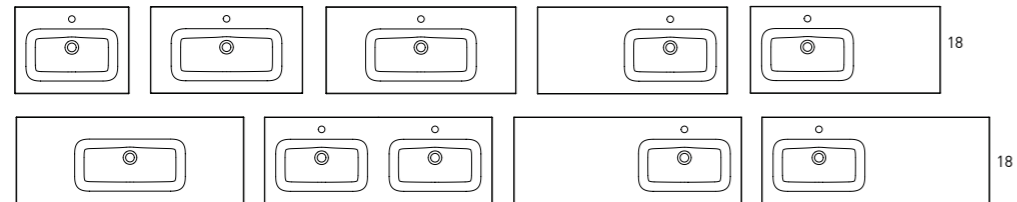

Mineral marble

Bowl's depth: 5.6" / Basin's thickness: 0.6" / Bowl's width: 18.9" / Bowl's width: 22.8"
Widespread add a -3 [Example 80021-3] list price is +$50 per single sink and +$100 for Double Sinks

HASVIK	SKU#	List Price
24	81678	612.50
32	81679	788.00
40	81680	854.00
40 Right Sink	81681	854.00
40 Left Sink	81682	854.00
48 Single Sink	81683	988.00
48 Double Sink	81684	1221.00
48 Right Sink	84538	1039.00
48 Left Sink	84537	1039.00

For a 2x24" vanities set

48 Right Sink	81685	1039.00
48 Left Sink	81686	1039.00