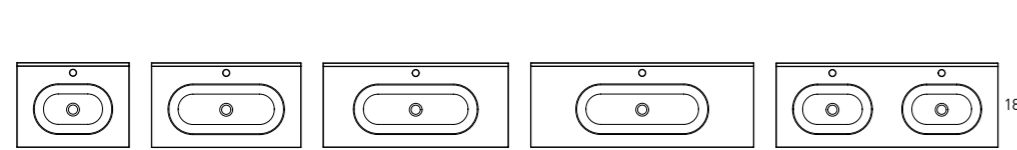

VISION FINISHES

KEY FEATURES

WASHBASIN

 Ceramic

Bowl's depth: 7" / Basin's thickness: 0.7" / Bowl's width: 18"
Widespread add a -3 [Example 80021-3] list price is +\$50 per single sink and +\$100 for Double Sinks

FLAT	SKU#	List Price
24	80021	232.90
28	80597	269.50
32	80022	269.50
40	80077	385.90
48	80081	574.00
48 Double Sink	80047	734.50
40 Right Sink	80096	650.00
40 Left Sink	80097	650.00
48 Right Sink	80129	926.75
48 Left Sink	80131	926.75

Bowl's depth: 6.9" / Basin's thickness: 0.6"
Widespread add a -3 [Example 80021-3] list price is +\$50 per single sink and +\$100 for Double Sinks

ADA	SKU#	List Price
24	83804	315.00
32	83805	389.00
40	83806	557.00
48	83807	798.00
48 Double Sink	83808	946.00

 Mineral marble

Bowl's depth: 5.6" / Basin's thickness: 0.6" / Bowl's width: 18.9" / Bowl's width: 22.8"
Widespread add a -3 [Example 80021-3] list price is +\$50 per single sink and +\$100 for Double Sinks