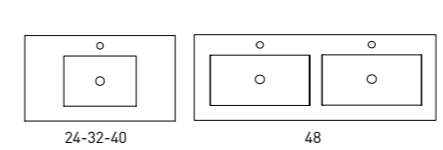

Mineral marble

NANTES	B-Ada	Ceniza	Avio	Navy	Griggio	Cotton	Musgo	Black	SKU#	SKU#	SKU#	SKU#	SKU#	SKU#	SKU#	SKU#	List Price
24									88974	83740	83741	85661	71157	83747	85725	71161	736.00
32									88975	83742	83743	85663	71158	83734	85726	71162	793.00
40									88976	83744	83745	85665	71159	83737	85727	71163	1005.00
48 Double Sink									88977	85667	85668	85669	71160	83748	85728	71164	1404.00