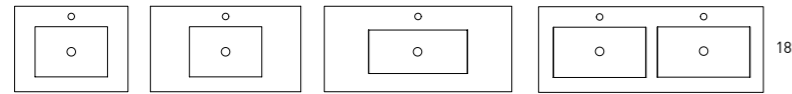

*High density fibreboard waterproof

		B-Ada	Cotton	Ceniza	Avio	Black	Navy	Musgo	Griggio	List Price
	Top Colors									
	Depth 18	SKU#	SKU#	SKU#	SKU#	SKU#	SKU#	SKU#	SKU#	List Price
	24	87430	88376	87435	87346	88451	87341	87425	70317	358.00
32	87431	88377	87436	87421	88453	87342	87426	70318	440.00	
40	87432	88378	87437	87422	88455	87343	87427	70319	532.00	
48	87433	88379	87438	87423	88457	87344	87428	70320	695.00	

Matt lacquered

KEY FEATURES

WASHBASIN

Ceramic

Bowl's depth: 7" / Basin's thickness: 0.7" / Bowl's width: 18"
Widespread add a -3 (Example 80021-3) list price is +\$50 per single sink and +\$100 for Double Sinks

FLAT	SKU#	List Price
24	80021	232.90
32	80022	269.50
40	80077	385.90
48 Double Sink	80047	734.50

Bowl's depth: 7" / Basin's thickness: 0.6"
Widespread add a -3 (Example 80021-3) list price is +\$50 per single sink and +\$100 for Double Sinks