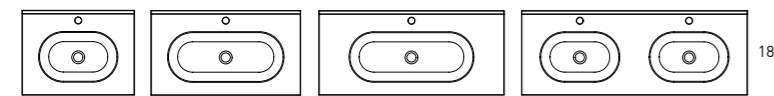

*High density fibreboard waterproof

		B-Ada	Cotton	Ceniza	Avio	Black	Navy	Musgo	Griggio	List Price
	Top Colors									
	Depth 18	SKU#	SKU#	SKU#	SKU#	SKU#	SKU#	SKU#	SKU#	List Price
	24	87430	88376	87435	87346	88451	87341	87425	70317	358.00
32	87431	88377	87436	87421	88453	87342	87426	70318	440.00	
40	87432	88378	87437	87422	88455	87343	87427	70319	532.00	
48	87433	88379	87438	87423	88457	87344	87428	70320	695.00	

Matt lacquered

KEY FEATURES

WASHBASIN

Ceramic

Bowl's depth: 7" / Basin's thickness: 0.7" / Bowl's width: 18"
Widespread add a -3 (Example 80021-3) list price is +\$50 per single sink and +\$100 for Double Sinks

FLAT	SKU#	List Price
24	80021	232.90
32	80022	269.50
40	80077	385.90
48 Double Sink	80047	734.50

Bowl's depth: 7" / Basin's thickness: 0.6"
Widespread add a -3 (Example 80021-3) list price is +\$50 per single sink and +\$100 for Double Sinks

ADA	SKU#	List Price
24	83804	315.00
32	83805	389.00
40	83806	557.00
48 Double Sink	83808	946.00

Mineral marble

Bowl's depth: 5.6" / Basin's thickness: 0.6" / Bowl's width: 18.9" / Bowl's width: 22.8"
Widespread add a -3 (Example 80021-3) list price is +\$50 per single sink and +\$100 for Double Sinks