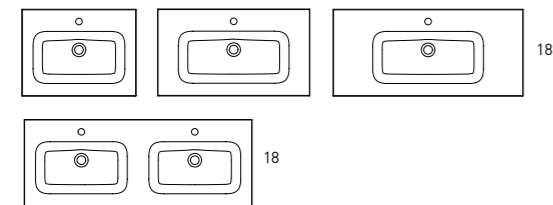

Mineral marble

Bowl's depth: 5.6" / Basin's thickness: 0.6" / Bowl's width: 18.9" / Bowl's width: 22.8"
Widespread add a -3 (Example 80021-3) list price is +$50 per single sink and +$100 for Double Sinks

HASVIK	SKU#	List Price
24	81678	612.50
32	81679	788.00
40	81680	854.00
48 Double Sink	81684	1221.00