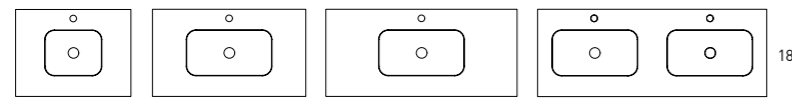

For a 2x24" vanities set

Bowl's depth: 5.6" / Basin's thickness: 0.6" / Bowl's width: 18.9" / Bowl's width: 22.8"
Widespread add a -3 [Example 80021-3] list price is +\$50 per single sink and +\$100 for Double Sinks

48 Right Sink	81685	1039.00
48 Left Sink	81686	1039.00

 Mineral marble

SLIM graphite	SKU#	List Price
24	88968	683.00
32	84553	805.00
40	84554	980.00
48	84555	1351.00
48 Double Sink	84556	1600.00

Bowl's depth: 4.7" / Basin's thickness: 1"
 Bowl's width: 19.7" (for washbasin 24-32-40-48) / 17.7" (for washbasin 48 Double Sink)
 Widespread add a -3 (Example 80021-3) list price is +\$50 per single sink and +\$100 for Double Sinks

 Glass

ÓPTICO	Nieve	Negro	List Price
24	80116	80124	498.00
32	80117	80110	534.00
40	80125	80107	627.00
48 Double Sink	80126	80108	923.00

Bowl's depth: 5.6" / Basin's thickness: 0.6" / Bowl's width: 18"

 Ceramic