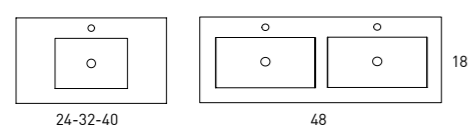

Mineral marble