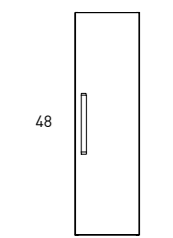

Width		B-Ada	Ceniza	Avio	Cotton	Navy	Musgo	Black	Griggio	Crudo	Canela	Valenti	List Price
Depth 18		SKU#	SKU#	SKU#	SKU#	SKU#	SKU#	SKU#	SKU#	SKU#	SKU#	SKU#	
24	2DR.	88721	88722	88723	88724	70739	70748	70757	70766	88725	88726	88727	850.00
32	2DR.	88728	88729	88730	88731	70740	70749	70758	70767	88732	88733	88734	920.00
40	2DR.	88735	88736	88737	88738	70741	70750	70759	70768	88739	88740	88741	1021.00
40	2DR. Right Sink	88742	88743	88744	88745	70742	70751	70760	70769	88746	88747	88748	1021.00
40	2DR. Left Sink	88749	88750	88751	88752	70743	70752	70761	70770	88753	88754	88755	1021.00
48	2DR. Single Sink	88756	88757	88758	88759	70744	70753	70762	70771	88760	88761	88762	1259.00
48	2DR. Double Sink	88763	88764	88765	88766	70745	70754	70763	70772	88767	88768	88769	1259.00
48	2DR. Right Sink	88770	88771	88772	88773	70746	70755	70764	70773	88774	88775	88776	1259.00
48	2DR. Left Sink	88777	88778	88779	88780	70747	70756	70765	70774	88781	88782	88783	1259.00

Col/Tall unit		B-Ada	Ceniza	Avio	Cotton	Navy	Musgo	Black	Griggio	Crudo	Canela	Valenti	List Price
Depth 11		SKU#	SKU#	SKU#	SKU#	SKU#	SKU#	SKU#	SKU#	SKU#	SKU#	SKU#	
14	Matt stainless steel	89048	89049	89050	89051	70775	70778	70781	70784	89052	89053	89054	631.00
14	White	89041	89042	89043	89044	70776	70779	70782	70785	89045	89046	89047	631.00
14	Black	88819	88820	88821	88822	70777	70780	70783	70786	88823	88824	88825	631.00

Reversible / 3 shelves.

Tir/Handle		Matt steel	White	Black	SKU#	SKU#	SKU#	List Price
13					89034	89032	89033	

* Price included in vanity / Specify code in order.
* 2 Handles included.

WASHBASIN

Ceramic	FLAT	SKU#	List Price
	24	80021	232.90
	32	80022	269.50
	40	80077	385.90
	40 Right Sink	80096	650.00
	40 Left Sink	80097	650.00
	48 Single Sink	80081	574.00
	48 Right Sink	80129	926.75
	48 Left Sink	80131	926.75
	48 Double Sink	80047	734.50

Bowl's depth: 7" / Basin's thickness: 0.7" / Bowl's width: 18"
Widespread add a -3 [Example 80021-3] list price is +$50 per single sink and +$100 for Double Sinks

ADA	SKU#	List Price
24	83804	315.00
32	83805	389.00
40	83806	557.00
48 Single Sink	83807	798.00
48 Double Sink	83808	946.00

Bowl's depth: 7" / Basin's thickness: 0.6"
Widespread add a -3 [Example 80021-3] list price is +$50 per single sink and +$100 for Double Sinks

Mineral marble	HASVIK	SKU#	List Price
	24	81678	612.50
	32	81679	788.00
	40	81680	854.00
	40 Right Sink	81681	854.00
	40 Left Sink	81682	854.00
	48 Single Sink	81683	988.00
	48 Double Sink	81684	1221.00
	48 Right Sink	84538	1039.00
	48 Left Sink	84537	1039.00

For a 2x24" vanities set

Bowl's depth: 5.6" / Basin's thickness: 0.6" / Bowl's width: 18.9" / Bowl's width: 22.8"
Widespread add a -3 [Example 80021-3] list price is +$50 per single sink and +$100 for Double Sinks

48 Right Sink	81685	1039.00
48 Left Sink	81686	1039.00