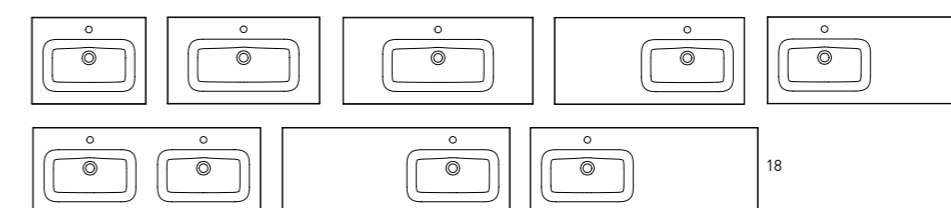

Matt lacquered

KEY FEATURES

WASHBASIN

Ceramic

Bowl's depth: 7" / Basin's thickness: 0.7" / Bowl's width: 18"  
Widespread add a -3 [Example 80021-3] list price is +\$50 per single sink and +\$100 for Double Sinks

FLAT	SKU#	List Price
24	80021	232.90
32	80022	269.50
40	80077	385.90
40 Right Sink	80096	650.00
40 Left Sink	80097	650.00
48 Double Sink	80047	734.50

\*Left / Right Sink Flat 48" is not compatible.

Bowl's depth: 7" / Basin's thickness: 0.6"  
Widespread add a -3 [Example 80021-3] list price is +\$50 per single sink and +\$100 for Double Sinks

ADA	SKU#	List Price
24	83804	315.00
32	83805	389.00
40	83806	557.00
48 Double Sink	83808	946.00

Mineral marble

Bowl's depth: 5.6" / Basin's thickness: 0.6" / Bowl's width: 18.9" / Bowl's width: 22.8"  
Widespread add a -3 [Example 80021-3] list price is +\$50 per single sink and +\$100 for Double Sinks

 Mineral marble

Bowl's depth: 4.7" / Basin's thickness: 1"  
 Bowl's width: 19.7" (for washbasin 24-32-40-48) / 17.7" (for washbasin 48 Double Sink)  
 Widespread add a -3 (Example 80021-3) list price is +\$50 per single sink and +\$100 for Double Sinks