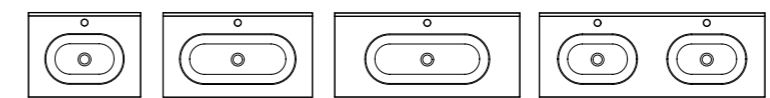

\*High density fibreboard waterproof

Mineral marble	Depth 18	Color								List Price
		B-Ada	Avio	Ceniza	Musgo	Navy	Cotton	Griggio	Black	
24		87430	87346	87435	87425	87341	88376	70317	88451	358.00
32		87431	87421	87436	87426	87342	88377	70318	88453	440.00
40		87432	87422	87437	87427	87343	88378	70319	88455	532.00
48		87433	87423	87438	87428	87344	88379	70320	88457	695.00

Matt lacquered

KEY FEATURES

WASHBASIN

Ceramic

Bowl's depth: 7" / Basin's thickness: 0.7" / Bowl's width: 18"  
Widespread add a -3 [Example 80021-3] list price is +\$50 per single sink and +\$100 for Double Sinks

FLAT	SKU#	List Price
24	80021	232.90
32	80022	269.50
40	80077	385.90
40 Right Sink	80096	650.00
40 Left Sink	80097	650.00
48 Double Sink	80047	734.50

\*Left / Right Sink Flat 48" is not compatible.

Bowl's depth: 7" / Basin's thickness: 0.6"  
Widespread add a -3 [Example 80021-3] list price is +\$50 per single sink and +\$100 for Double Sinks

ADA	SKU#	List Price
24	83804	315.00
32	83805	389.00
40	83806	557.00
48 Double Sink	83808	946.00

Mineral marble

Bowl's depth: 5.6" / Basin's thickness: 0.6" / Bowl's width: 18.9" / Bowl's width: 22.8"  
Widespread add a -3 [Example 80021-3] list price is +\$50 per single sink and +\$100 for Double Sinks