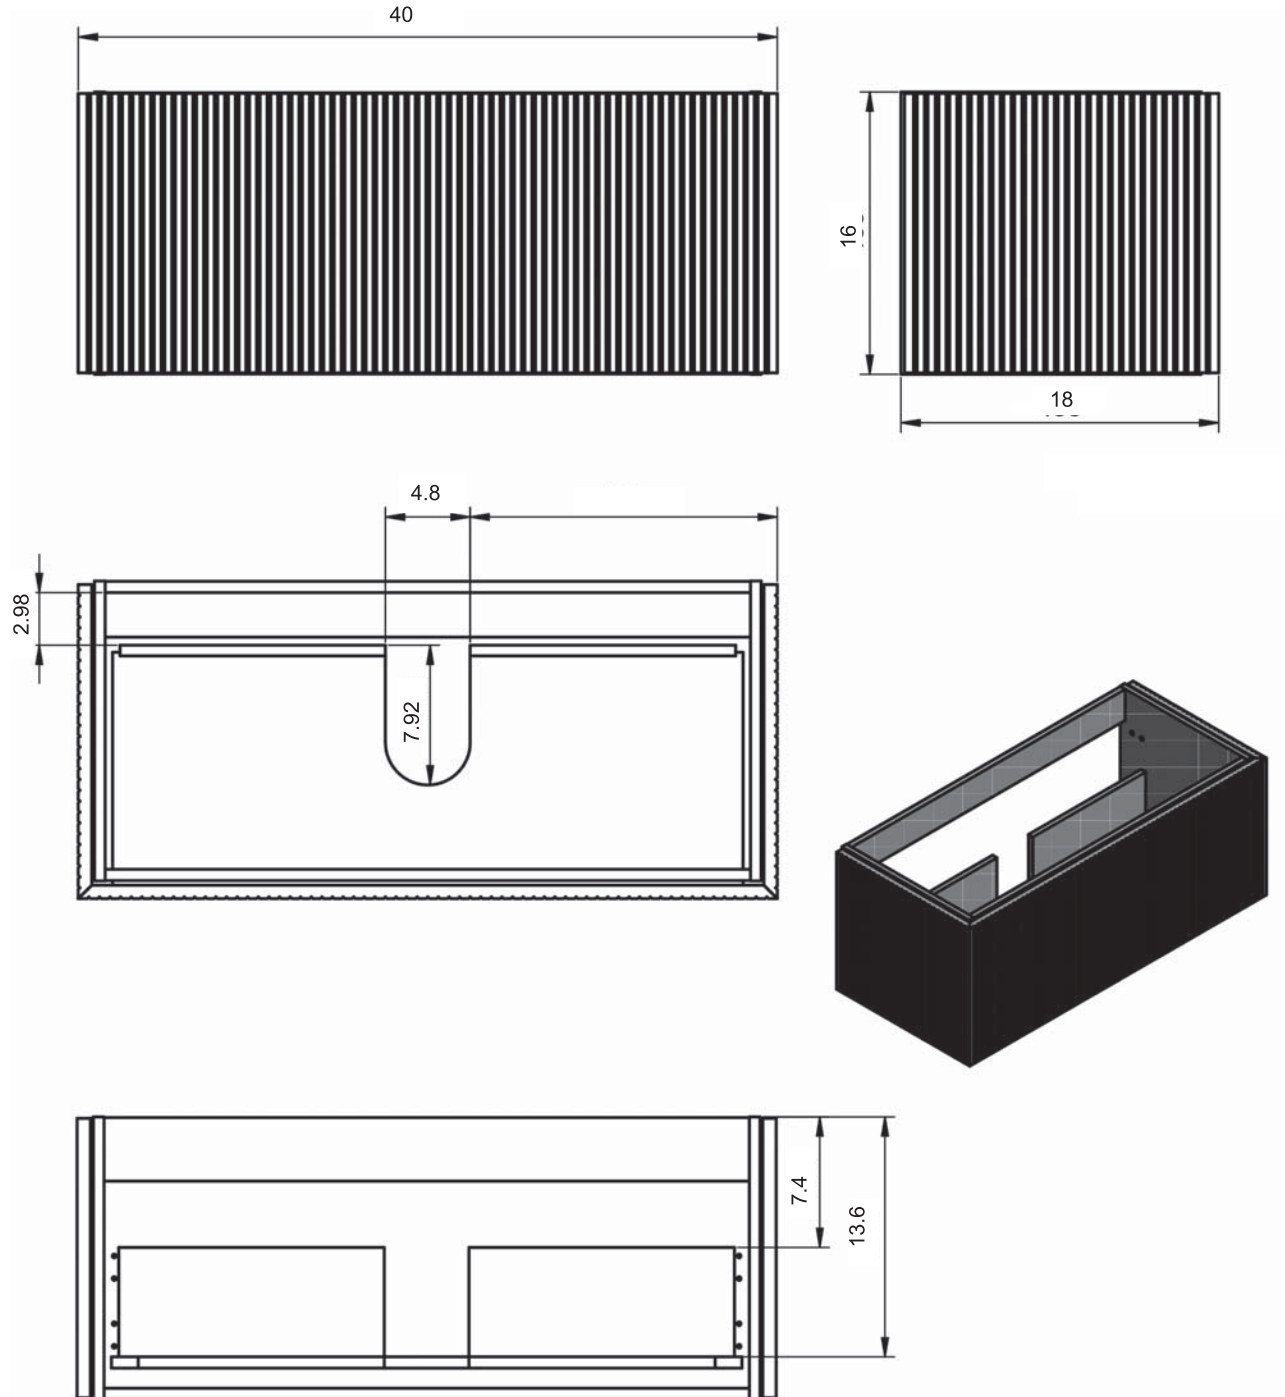

Caldera

BARI DIMENSIONS

Vanity units

Depth 18 in.

24-32-40

48

Tall unit

Depth 11 in.
Reversible

14

10.8

24" Single Drawer Bari Vanity

32" Single Drawer Bari Vanity

40" Single Drawer Bari Vanity

40" Single Drawer vanity - Right Side Sink

48" Single Drawer Bari vanity - Left Side Sink

48" Single Drawer Bari Vanity - Double Sink

48" Single Drawer Bari vanity - Right Side Sink

48" Single Drawer Bari Vanity - Left Side Sink

Bari Tall Unit