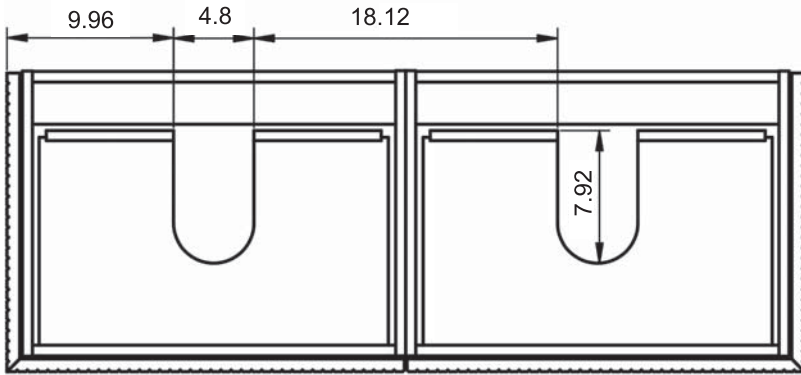

Caldera

BARI DIMENSIONS

Vanity units

Depth 18 in.

24-32-40

48

Tall unit

Depth 11 in.
Reversible

14

10.8

24" Single Drawer Bari Vanity

32" Single Drawer Bari Vanity

40" Single Drawer Bari Vanity

40" Single Drawer vanity - Right Side Sink

48" Single Drawer Bari vanity - Left Side Sink

48" Single Drawer Bari Vanity - Double Sink

48" Single Drawer Bari vanity - Right Side Sink

48" Single Drawer Bari Vanity - Left Side Sink

Bari Tall Unit