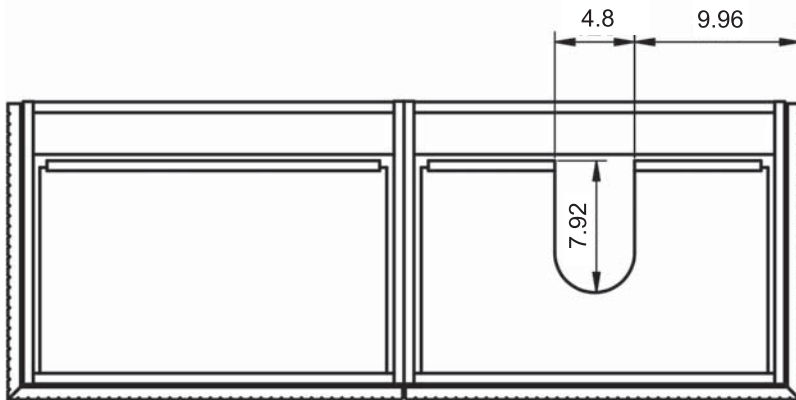

Caldera

BARI DIMENSIONS

Vanity units

Depth 18 in.

24-32-40

48

Tall unit

Depth 11 in.
Reversible

14

10.8

24" Single Drawer Bari Vanity

32" Single Drawer Bari Vanity

40" Single Drawer Bari Vanity

40" Single Drawer vanity - Right Side Sink

48" Single Drawer Bari vanity - Left Side Sink

48" Single Drawer Bari Vanity - Double Sink

48" Single Drawer Bari vanity - Right Side Sink

48" Single Drawer Bari Vanity - Left Side Sink

Bari Tall Unit