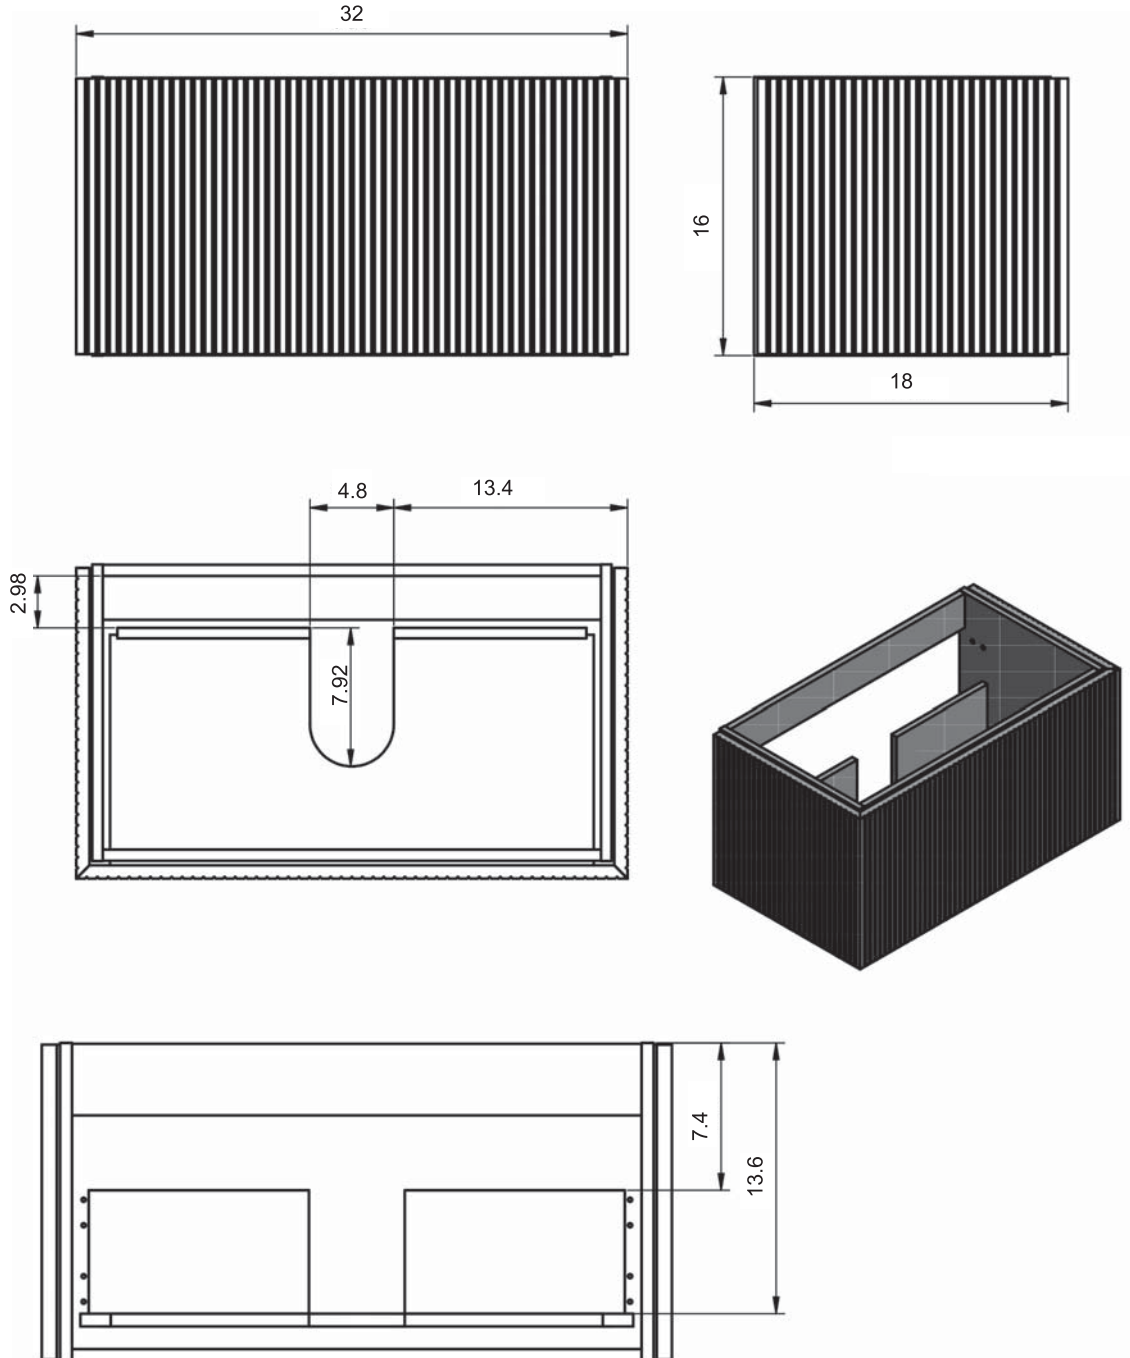

Caldera

BARI DIMENSIONS

Vanity units

Depth 18 in.

24-32-40

48

Tall unit

Depth 11 in.
Reversible

14

10.8

24" Single Drawer Bari Vanity

32" Single Drawer Bari Vanity

40" Single Drawer Bari Vanity

40" Single Drawer vanity - Right Side Sink

48" Single Drawer Bari vanity - Left Side Sink

48" Single Drawer Bari Vanity - Double Sink

48" Single Drawer Bari vanity - Right Side Sink

48" Single Drawer Bari Vanity - Left Side Sink

Bari Tall Unit