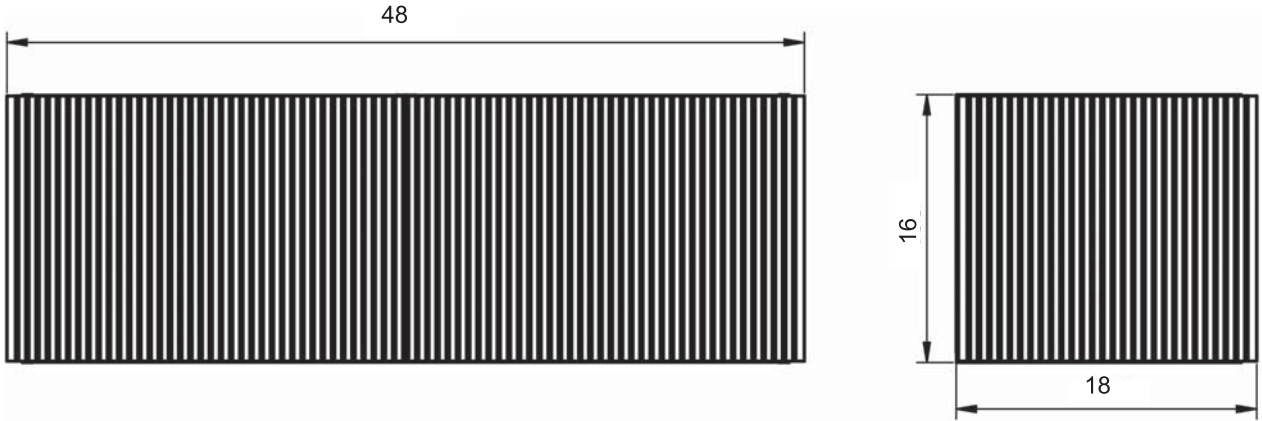

14

10.8

24" Single Drawer Bari Vanity

32" Single Drawer Bari Vanity

40" Single Drawer Bari Vanity

40" Single Drawer vanity - Right Side Sink

48" Single Drawer Bari vanity - Left Side Sink

48" Single Drawer Bari Vanity - Double Sink