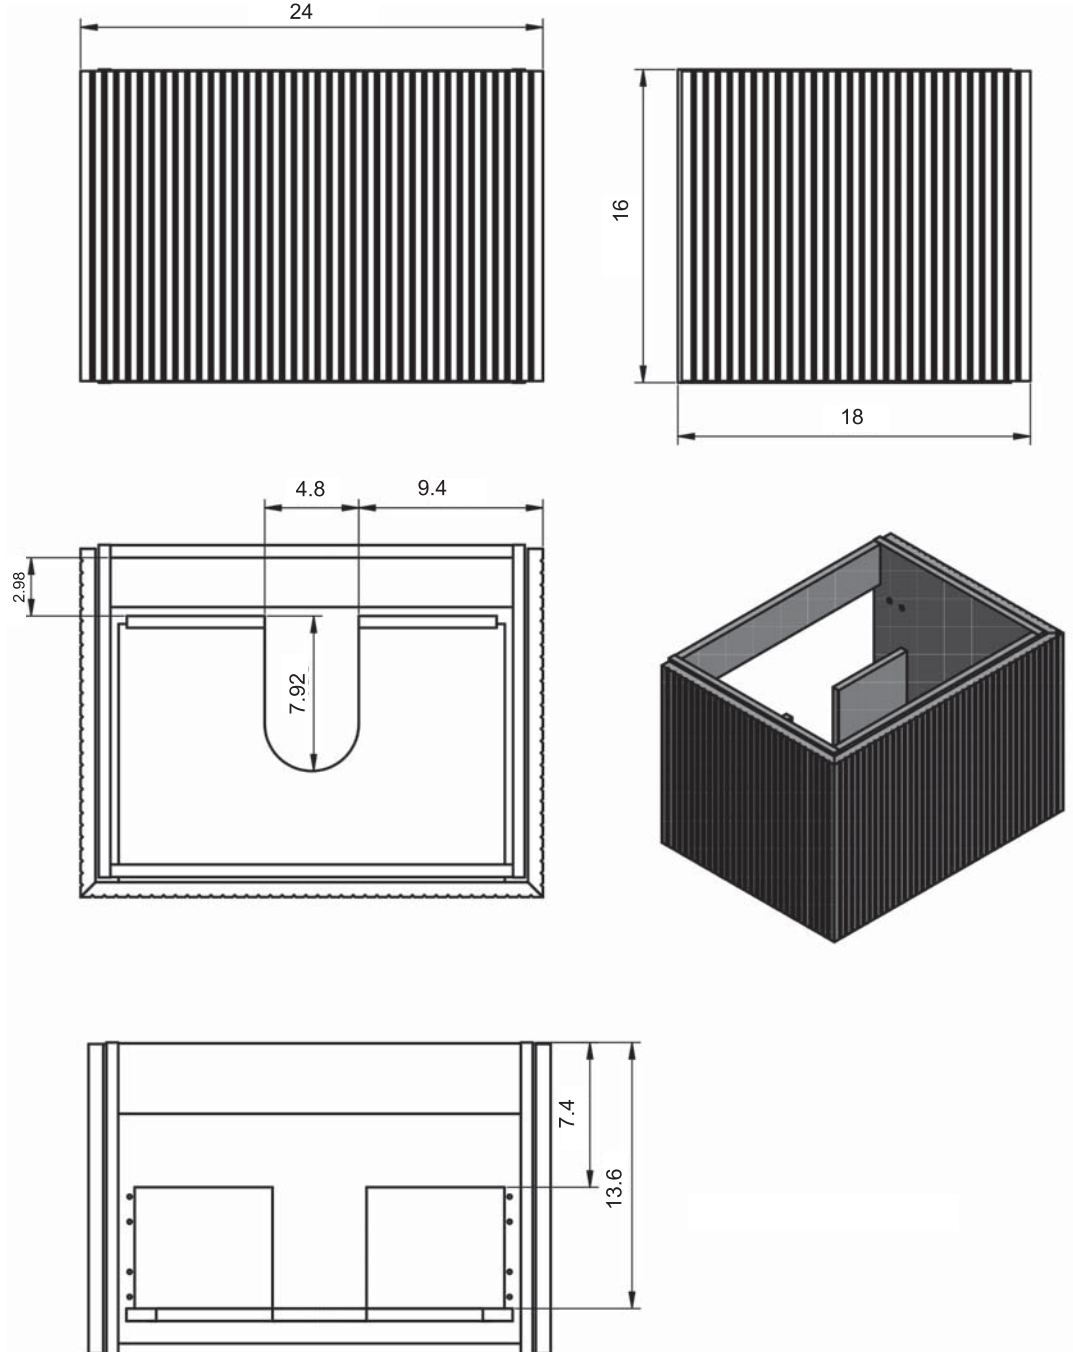

Caldera

BARI DIMENSIONS

Vanity units

Depth 18 in.

24-32-40

48

Tall unit

Depth 11 in.
Reversible

14

10.8

24" Single Drawer Bari Vanity

32" Single Drawer Bari Vanity

40" Single Drawer Bari Vanity

40" Single Drawer vanity - Right Side Sink

48" Single Drawer Bari vanity - Left Side Sink

48" Single Drawer Bari Vanity - Double Sink

48" Single Drawer Bari vanity - Right Side Sink

48" Single Drawer Bari Vanity - Left Side Sink

Bari Tall Unit