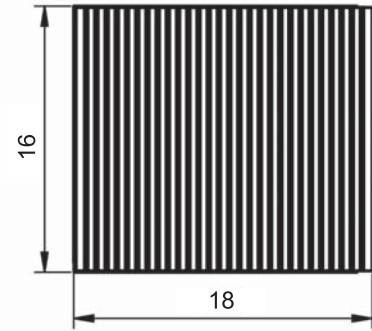

48" Single Drawer Bari vanity - Right Side Sink