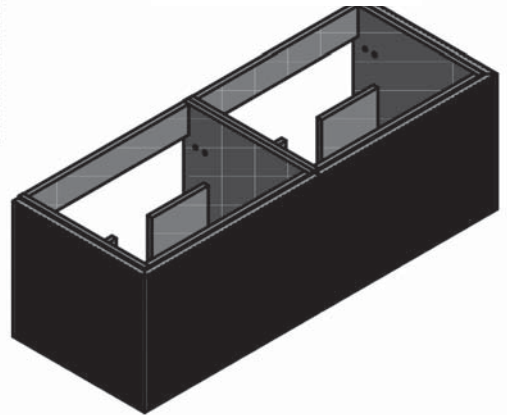

BARI
TECHNICAL

BARI

BARI TECHNICAL

Sides: 16mm chipboard
Fronts: 19mm MDF
Finish: Matt lacquered
Hanger: Camar

Metallic drawer

Full-extraction

Push to open

Soft-Close doors

Caldera

BARI DIMENSIONS

Vanity units

Depth 18 in.

24-32-40

48

Tall unit

Depth 11 in.
Reversible

14

10.8

24" Single Drawer Bari Vanity

32" Single Drawer Bari Vanity

40" Single Drawer Bari Vanity

40" Single Drawer vanity - Right Side Sink

48" Single Drawer Bari vanity - Left Side Sink

48" Single Drawer Bari Vanity - Double Sink

48" Single Drawer Bari vanity - Right Side Sink

48" Single Drawer Bari Vanity - Left Side Sink

Bari Tall Unit