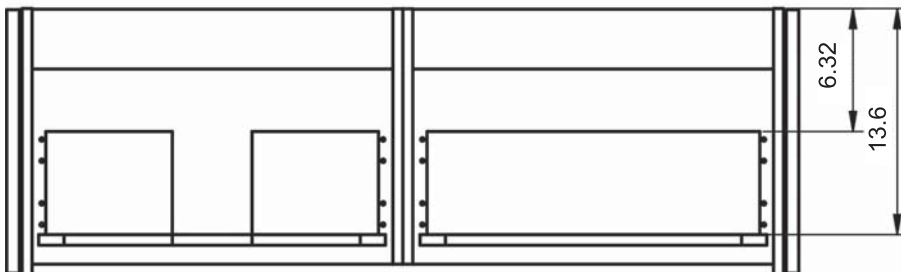

Caldera

BARI DIMENSIONS

Vanity units

Depth 18 in.

24-32-40

48

Tall unit

Depth 11 in.
Reversible

14

10.8

24" Single Drawer Bari Vanity

32" Single Drawer Bari Vanity

40" Single Drawer Bari Vanity

40" Single Drawer vanity - Right Side Sink

48" Single Drawer Bari vanity - Left Side Sink

48" Single Drawer Bari Vanity - Double Sink

48" Single Drawer Bari vanity - Right Side Sink

48" Single Drawer Bari Vanity - Left Side Sink

Bari Tall Unit