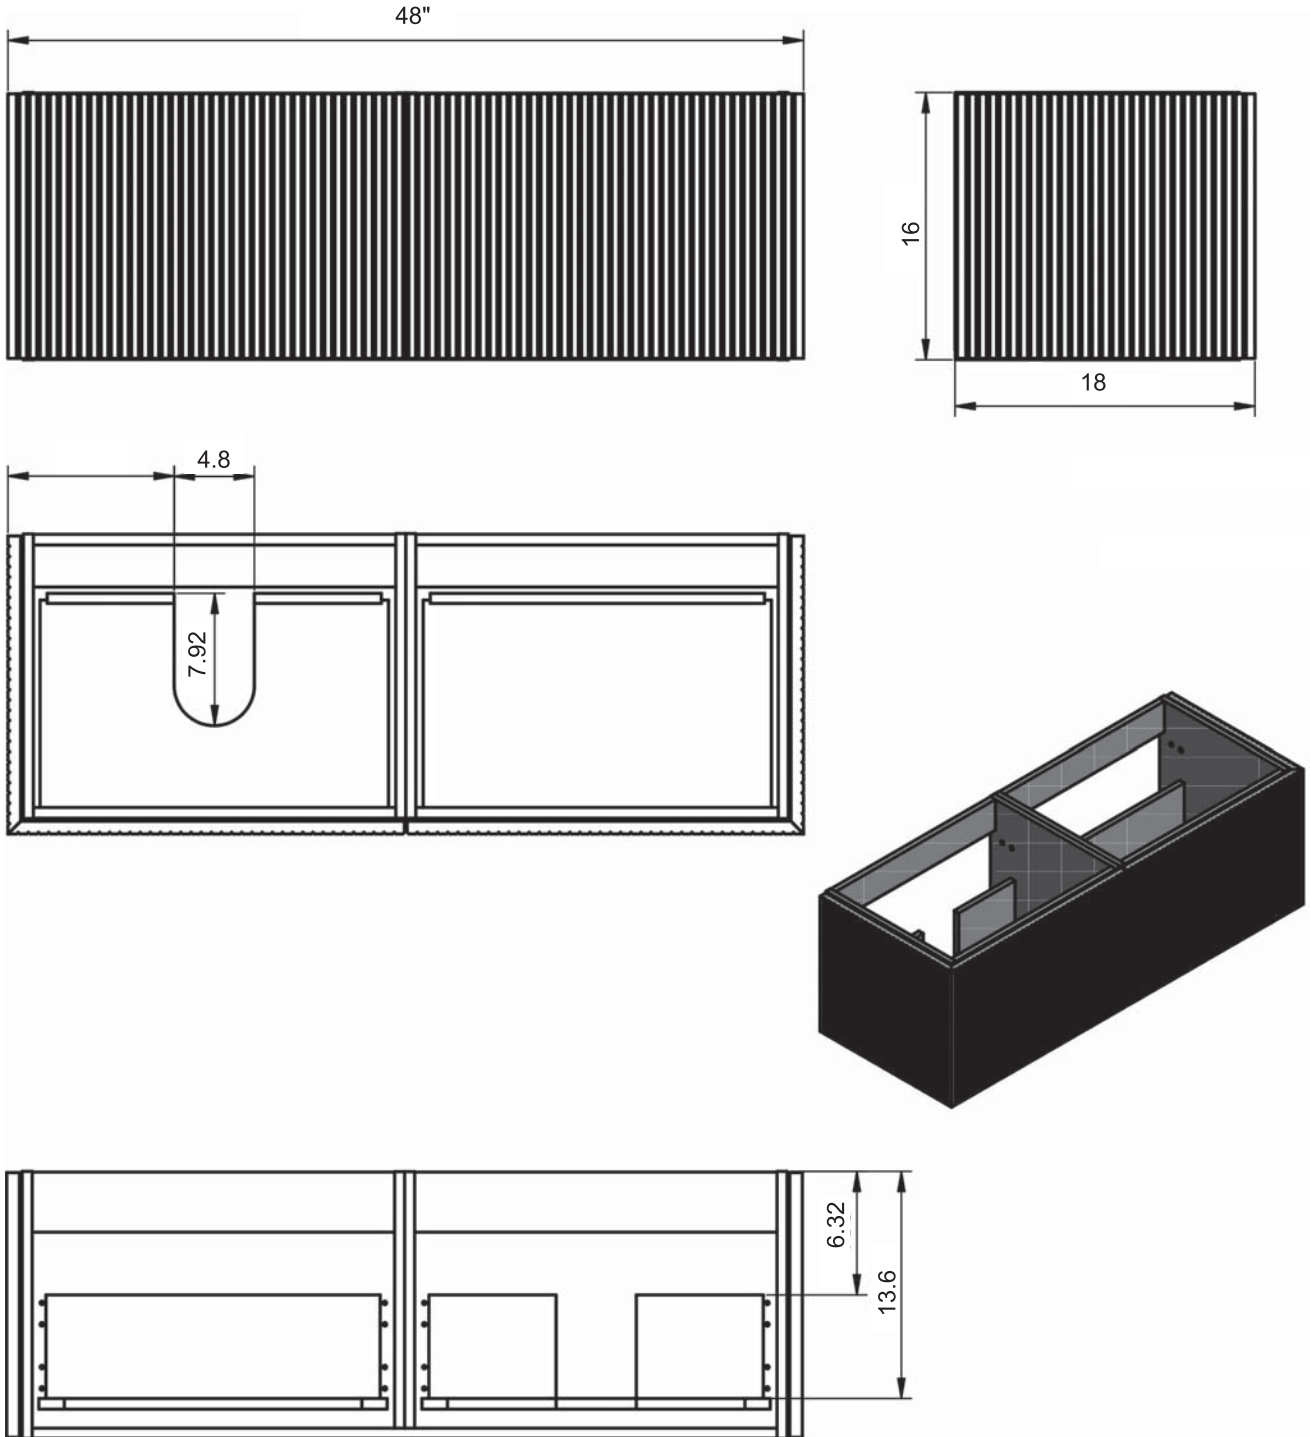

BARI
TECHNICAL

BARI

BARI TECHNICAL

Sides: 16mm chipboard
Fronts: 19mm MDF
Finish: Matt lacquered
Hanger: Camar

Metallic drawer

Full-extraction

Push to open

Soft-Close doors

Caldera

BARI DIMENSIONS

Vanity units

Depth 18 in.

24-32-40

48

Tall unit

Depth 11 in.
Reversible

14

10.8

24" Single Drawer Bari Vanity

32" Single Drawer Bari Vanity

40" Single Drawer Bari Vanity

40" Single Drawer vanity - Right Side Sink

48" Single Drawer Bari vanity - Left Side Sink

48" Single Drawer Bari Vanity - Double Sink

48" Single Drawer Bari vanity - Right Side Sink

48" Single Drawer Bari Vanity - Left Side Sink

Bari Tall Unit