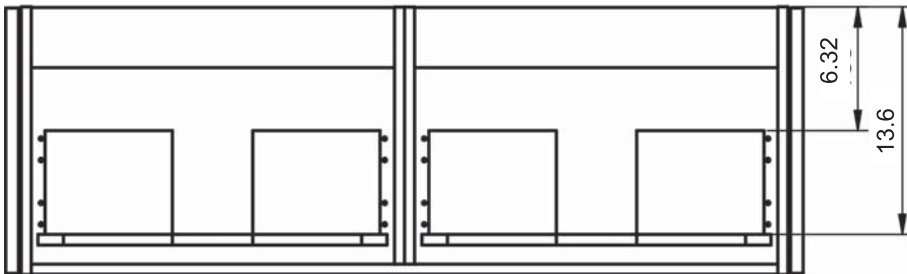

Caldera

BARI DIMENSIONS

Vanity units

Depth 18 in.

24-32-40

48

Tall unit

Depth 11 in.
Reversible

14

10.8

24" Single Drawer Bari Vanity

32" Single Drawer Bari Vanity

40" Single Drawer Bari Vanity

40" Single Drawer vanity - Right Side Sink

48" Single Drawer Bari vanity - Left Side Sink

48" Single Drawer Bari Vanity - Double Sink

48" Single Drawer Bari vanity - Right Side Sink

48" Single Drawer Bari Vanity - Left Side Sink

Bari Tall Unit