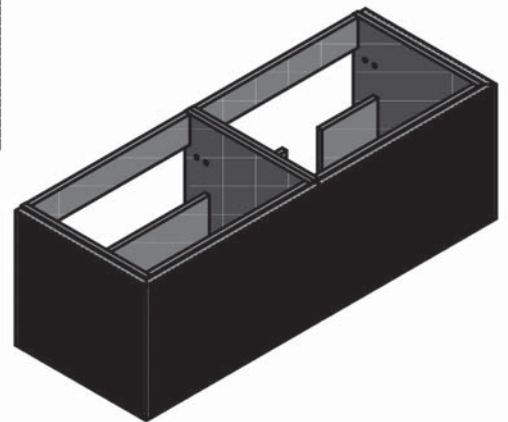

BARI
TECHNICAL

BARI

BARI TECHNICAL

Sides: 16mm chipboard
Fronts: 19mm MDF
Finish: Matt lacquered
Hanger: Camar

Metallic drawer

Full-extraction

Push to open

Soft-Close doors

Caldera

BARI DIMENSIONS

Vanity units

Depth 18 in.

24-32-40

48

Tall unit

Depth 11 in.
Reversible

14

10.8

24" Single Drawer Bari Vanity

32" Single Drawer Bari Vanity

40" Single Drawer Bari Vanity

40" Single Drawer vanity - Right Side Sink

48" Single Drawer Bari vanity - Left Side Sink

48" Single Drawer Bari Vanity - Double Sink

48" Single Drawer Bari vanity - Right Side Sink

48" Single Drawer Bari Vanity - Left Side Sink

Bari Tall Unit