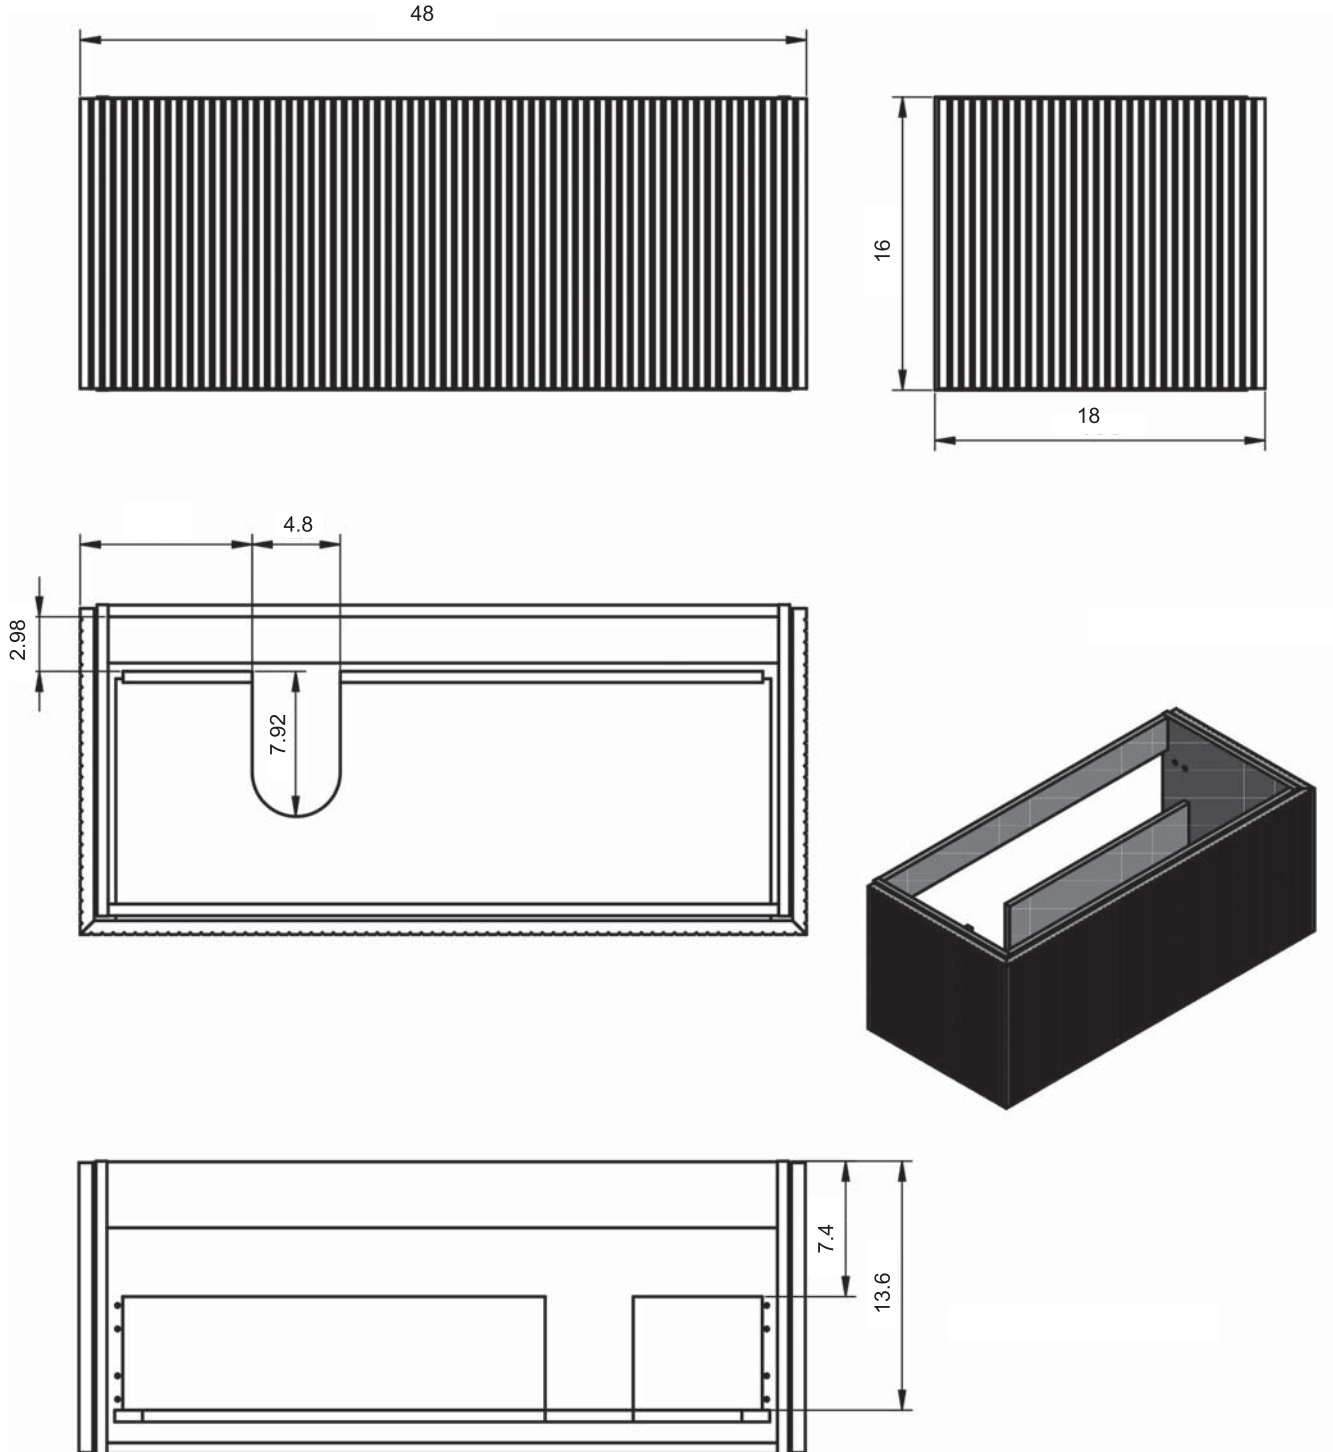

Caldera

BARI DIMENSIONS

Vanity units

Depth 18 in.

24-32-40

48

Tall unit

Depth 11 in.
Reversible

14

10.8

24" Single Drawer Bari Vanity

32" Single Drawer Bari Vanity

40" Single Drawer Bari Vanity

40" Single Drawer vanity - Right Side Sink

48" Single Drawer Bari vanity - Left Side Sink

48" Single Drawer Bari Vanity - Double Sink

48" Single Drawer Bari vanity - Right Side Sink

48" Single Drawer Bari Vanity - Left Side Sink

Bari Tall Unit