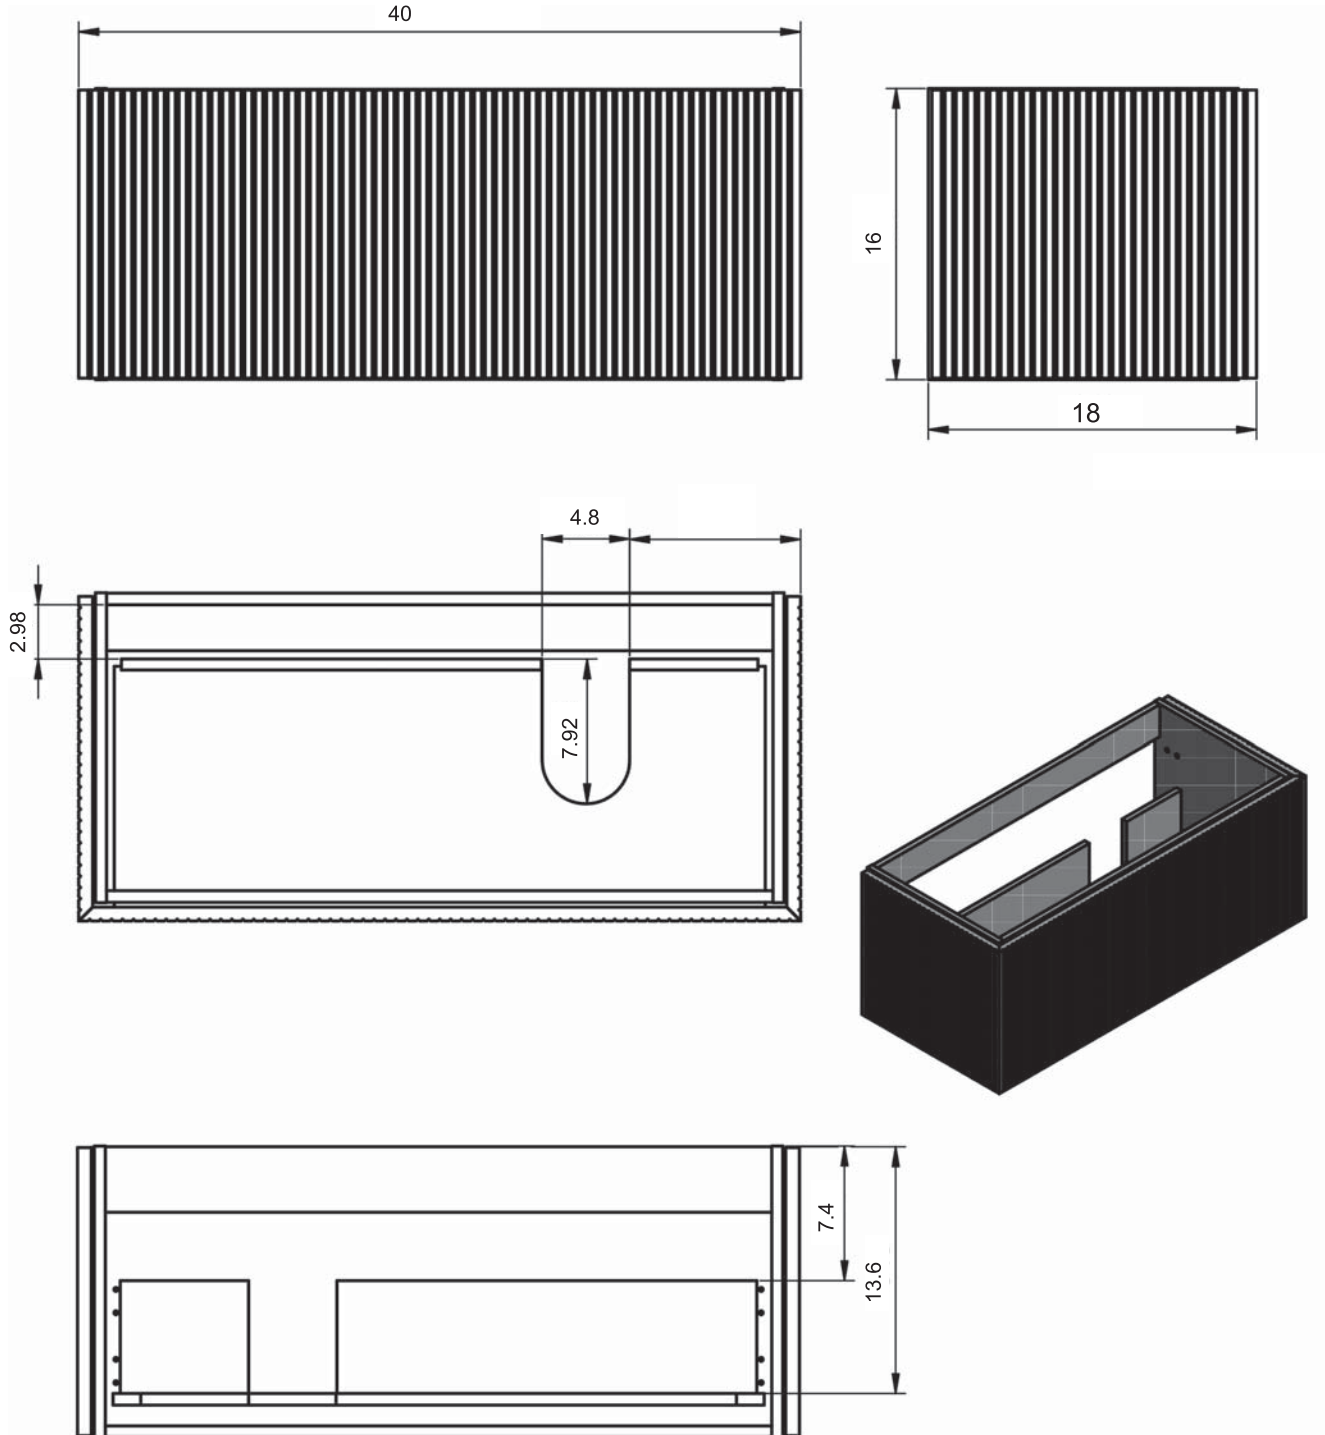

Caldera

BARI DIMENSIONS

Vanity units

Depth 18 in.

24-32-40

48

Tall unit

Depth 11 in.
Reversible

14

10.8

24" Single Drawer Bari Vanity

32" Single Drawer Bari Vanity

40" Single Drawer Bari Vanity

40" Single Drawer vanity - Right Side Sink

48" Single Drawer Bari vanity - Left Side Sink

48" Single Drawer Bari Vanity - Double Sink

48" Single Drawer Bari vanity - Right Side Sink

48" Single Drawer Bari Vanity - Left Side Sink

Bari Tall Unit