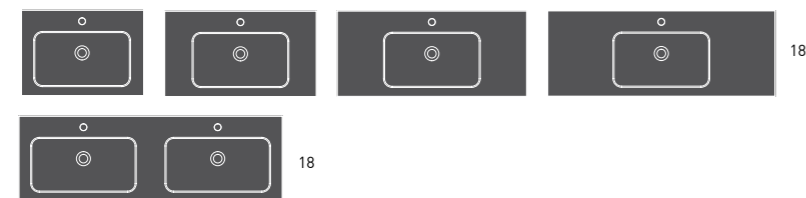

Bowl's depth: 6.9" / Basin's thickness: 0.6"
Widespread add a -3 [Example 80021-3] list price is +\$50 per single sink and +\$100 for Double Sinks

ADA	SKU#	List Price
24	83804	315.00
32	83805	389.00
40	83806	557.00
48	83807	798.00
48 Double Sink	83808	946.00

 Mineral marble

Bowl's depth: 5.6" / Basin's thickness: 0.6" / Bowl's width: 18.9" / Bowl's width: 22.8"
Widespread add a -3 [Example 80021-3] list price is +\$50 per single sink and +\$100 for Double Sinks

For a 2x24" vanities set

48 Right Sink	81685	1039.00
48 Left Sink	81686	1039.00

 Mineral marble

Bowl's depth: 4.7" / Basin's thickness: 1"
Bowl's width: 19.7" [for washbasin 24-32-40-48] / 17.7" [for washbasin 48 Double Sink]
Widespread add a -3 [Example 80021-3] list price is +\$50 per single sink and +\$100 for Double Sinks