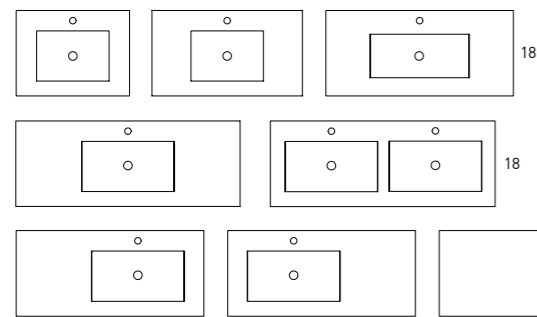

WASHBASIN

 Ceramic

Bowl's depth: 7" / Basin's thickness: 0.7" / Bowl's width: 18"
Widespread add a -3 [Example 80021-3] list price is +\$50 per single sink and +\$100 for Double Sinks

FLAT	SKU#	List Price
24	80021	232.90
28	80597	269.50
32	80022	269.50
40	80077	385.90
48	80081	574.00
48 Double Sink	80047	734.50
40 Right Sink	80096	650.00
40 Left Sink	80097	650.00
48 Right Sink	80129	926.75
48 Left Sink	80131	926.75

Bowl's depth: 6.9" / Basin's thickness: 0.6"
Widespread add a -3 [Example 80021-3] list price is +\$50 per single sink and +\$100 for Double Sinks

ADA	SKU#	List Price
24	83804	315.00
32	83805	389.00
40	83806	557.00
48	83807	798.00
48 Double Sink	83808	946.00

For a 2x24" vanities set

48 Right Sink	81685	1039.00
48 Left Sink	81686	1039.00

 Mineral marble

Bowl's depth: 4.7" / Basin's thickness: 1"
Bowl's width: 19.7" [for washbasin 24-32-40-48] / 17.7" [for washbasin 48 Double Sink]
Widespread add a -3 [Example 80021-3] list price is +\$50 per single sink and +\$100 for Double Sinks