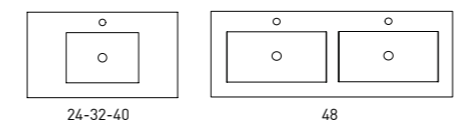

Mineral marble

Widespread add a -3 [Example 80021-3] list price is +$50 per single sink and +$100 for Double Sinks

NANTES	B-Ada	Black	List Price
24	88974	71161	736.00
32	88975	71162	793.00
40	88976	71163	1005.00
48	88977	71164	1404.00