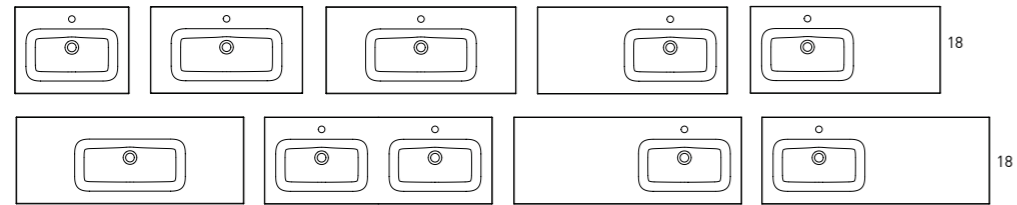

WASHBASIN

 Ceramic

Bowl's depth: 7" / Basin's thickness: 0.7" / Bowl's width: 18"
Widespread add a -3 [Example 80021-3] list price is +\$50 per single sink and +\$100 for Double Sinks

FLAT	SKU#	List Price
24	80021	232.90
28	80597	269.50
32	80022	269.50
40	80077	385.90
48	80081	574.00
48 Double Sink	80047	734.50
40 Right Sink	80096	650.00
40 Left Sink	80097	650.00
48 Right Sink	80129	926.75
48 Left Sink	80131	926.75

Bowl's depth: 6.9" / Basin's thickness: 0.6"
Widespread add a -3 [Example 80021-3] list price is +\$50 per single sink and +\$100 for Double Sinks

ADA	SKU#	List Price
24	83804	315.00
32	83805	389.00
40	83806	557.00
48	83807	798.00
48 Double Sink	83808	946.00

 Mineral marble

Bowl's depth: 5.6" / Basin's thickness: 0.6" / Bowl's width: 18.9" / Bowl's width: 22.8"
Widespread add a -3 [Example 80021-3] list price is +\$50 per single sink and +\$100 for Double Sinks