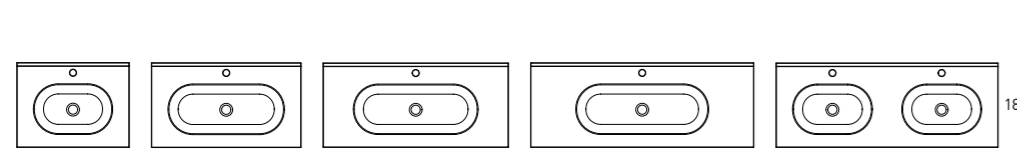

WASHBASIN

 Ceramic

Bowl's depth: 7" / Basin's thickness: 0.7" / Bowl's width: 18"
Widespread add a -3 [Example 80021-3] list price is +\$50 per single sink and +\$100 for Double Sinks

FLAT	SKU#	List Price
24	80021	232.90
28	80597	269.50
32	80022	269.50
40	80077	385.90
48	80081	574.00
48 Double Sink	80047	734.50
40 Right Sink	80096	650.00
40 Left Sink	80097	650.00
48 Right Sink	80129	926.75
48 Left Sink	80131	926.75

Bowl's depth: 6.9" / Basin's thickness: 0.6"
Widespread add a -3 [Example 80021-3] list price is +\$50 per single sink and +\$100 for Double Sinks

ADA	SKU#	List Price
24	83804	315.00
32	83805	389.00
40	83806	557.00
48	83807	798.00
48 Double Sink	83808	946.00

 Mineral marble

Bowl's depth: 5.6" / Basin's thickness: 0.6" / Bowl's width: 18.9" / Bowl's width: 22.8"
Widespread add a -3 [Example 80021-3] list price is +\$50 per single sink and +\$100 for Double Sinks

For a 2x24" vanities set

48 Right Sink	81685	1039.00
48 Left Sink	81686	1039.00

 Mineral marble

Bowl's depth: 4.7" / Basin's thickness: 1"
Bowl's width: 19.7" [for washbasin 24-32-40-48] / 17.7" [for washbasin 48 Double Sink]
Widespread add a -3 [Example 80021-3] list price is +\$50 per single sink and +\$100 for Double Sinks