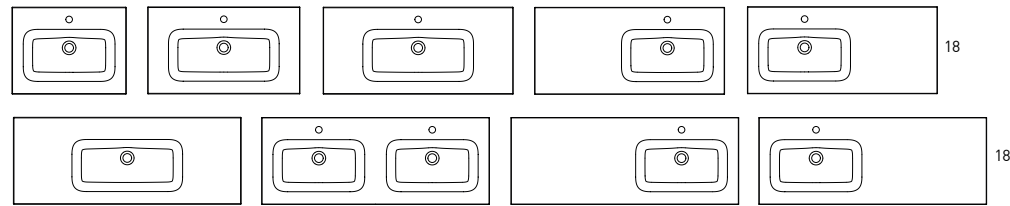

Mineral marble