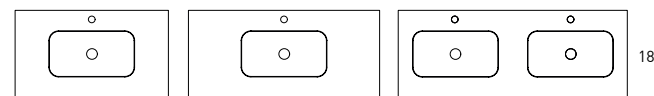

Glass

ÓPTICO	Blanco	Negro	List Price
24	80116	80124	498.00
32	80117	80110	534.00
40	80125	80107	627.00
48 Double Sink	80126	80108	923.00

Bowl's depth: 5.6" / Basin's thickness: 0.6" / Bowl's width: 18.1"

Ceramic

COLORS	B-Ada	Ceniza	Musgo	List Price
14.60x4.7	87434	87439	87429	443.50

Please check other vessel basins from page 178