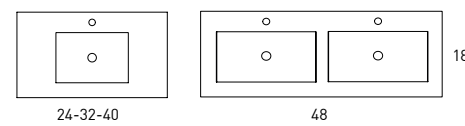

Mineral marble