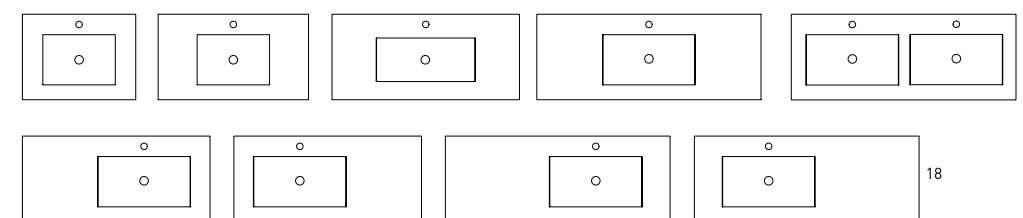

WASHBASIN

Ceramic

	FLAT	SKU#	List Price
24		80021	232.90
32		80022	269.50
40		80077	385.90
48		80081	574.00
48	Double Sink	80047	734.50
40	Right Sink	80096	650.00
40	Left Sink	80097	650.00
48	Right Sink	80129	926.75
48	Left Sink	80131	926.75

Bowl's depth: 7" / Basin's thickness: 0.7" / Bowl's width: 18"
Widespread add a -3 [Example 80021-3] list price is +$50 per single sink and +$100 for Double Sinks