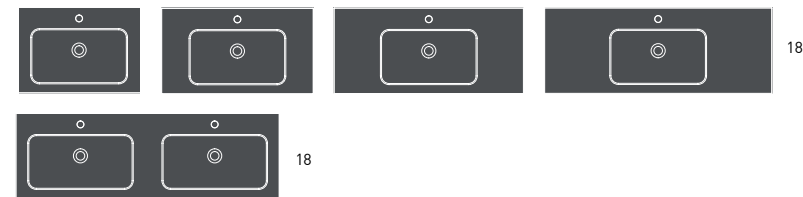

Mineral marble

SLIM graphite	SKU#	List Price
24	88968	683.00
32	84553	805.00
40	84554	980.00
48	84555	1351.00
48 Double Sink	84556	1600.00

Bowl's depth: 4.7" / Basin's thickness: 1"
Bowl's width: 19.7" (for washbasin 24-32-40-48) / 17.7" (for washbasin 48 Double Sink)
Widespread add a -3 (Example 80021-3) list price is +$50 per single sink and +$100 for Double Sinks

Mineral marble

NANTES	B-Ada	Ceniza	Musgo	List Price
24	88974	83740	85725	736.00
32	88975	83742	85726	793.00
40	88976	83744	85727	1005.00
48 Double Sink	88977	85667	85728	1404.00

Glass

ÓPTICO	Blanco	Negro	List Price
24	80116	80124	498.00
32	80117	80110	534.00
40	80125	80107	627.00
48 Double Sink	80126	80108	923.00

Bowl's depth: 5.6" / Basin's thickness: 0.6" / Bowl's width: 18.1"

Ceramic

COLORS	B-Ada	Ceniza	Musgo	List Price
14.60x4.7	87434	87439	87429	443.50

Please check other vessel basins from page 178