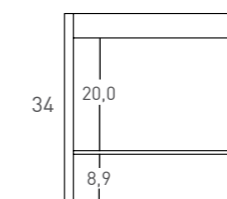

Floor standing structure

For integrated basin

	Niagara SKU#	Valenti SKU#	B-ada SKU#	Ceniza SKU#	List Price
24	70937	70940	70943	70946	1029.00
32	70938	70941	70944	70947	1059.00
40	70939	70942	70945	70948	1088.00

* This option always has upper piece + lower shelf