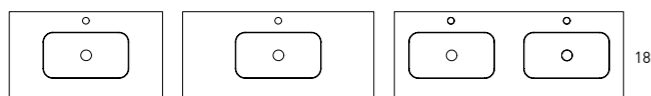

Glass

Bowl's depth: 5.6" / Basin's thickness: 0.6" / Bowl's width: 18.1"

ÓPTICO	White	Black	List Price
32	80117	80110	534.00
40	80125	80107	627.00
48 Double Sink	80126	80108	923.00