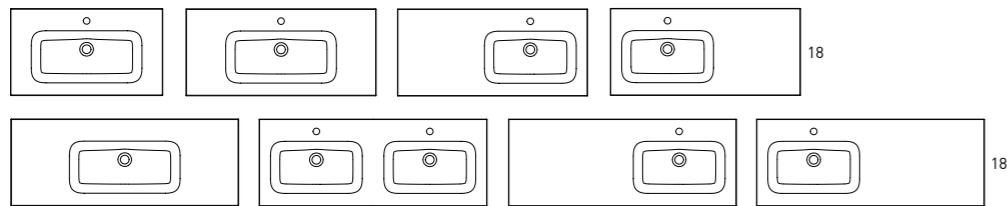

Bowl's depth: 7" / Basin's thickness: 0.7" / Bowl's width: 18"

Widespread add a -3 [Example 80021-3] list price is +\$50 per single sink and +\$100 for Double Sinks

Bowl's depth: 6.8" / Basin's thickness: 0.6"
Widespread add a -3 [Example 80021-3] list price is +\$50 per single sink and +\$100 for Double Sinks

ADA	SKU#	List Price
32	83805	389.00
40	83806	557.00
48 Single Sink	83807	798.00
48 Double Sink	83808	946.00

Mineral marble

Bowl's depth: 5.6" / Basin's thickness: 0.6" / Bowl's width: 18.9" / Bowl's width: 22.8"
Widespread add a -3 [Example 80021-3] list price is +\$50 per single sink and +\$100 for Double Sinks