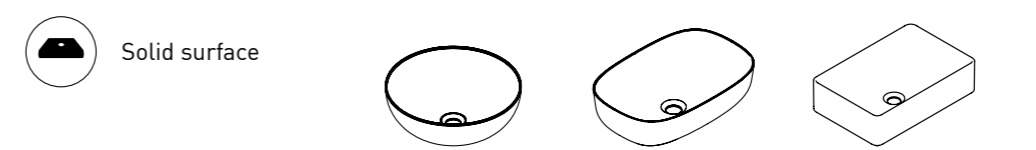

SLIM graphite

SKU#	List Price
24	88968 683.00
32	84553 805.00
40	84554 980.00
48	84555 1351.00
48 Double Sink	84556 1600.00

Bowl's depth: 4.7" / Basin's thickness: 1.0"
Bowl's width 19.7" (for washbasin 24-32-40-48) / 17.7" (for washbasin 48 Double Sink)
Widespread add a -3 [Example 80021-3] list price is +\$50 per single sink and +\$100 for Double Sinks

NANTES	B-Ada	List Price	B-Brillo	List Price
24	88974	736.00	83739	736.00
32	88975	793.00	83733	793.00
40	88976	1005.00	83736	1005.00
48 Double Sink	88977	1404.00	83746	1404.00

Widespread add -3 to model number list + \$50 per sink

ÓPTICO

White	Black	List Price
24	80116	80124 497.00
32	80117	80110 534.00
40	80125	80107 627.00
48 Double Sink	80126	80108 923.00

Bowl's depth: 4.7" / Basin's thickness: 0.6" / Bowl's width: 18.1"

SKU#	List Price
Iria 18.1x14.2x5.1	80847 410.00
Essence 18.9x13.4x5.1	80848 452.00
Garbo 16.90x5.9	80354 359.00
Garbo Black 16.90x5.9	81722 359.00
Colors Glossy White 14.60x4.7	70310 359.00
Colors B-ada 14.60x4.7	87434 443.50