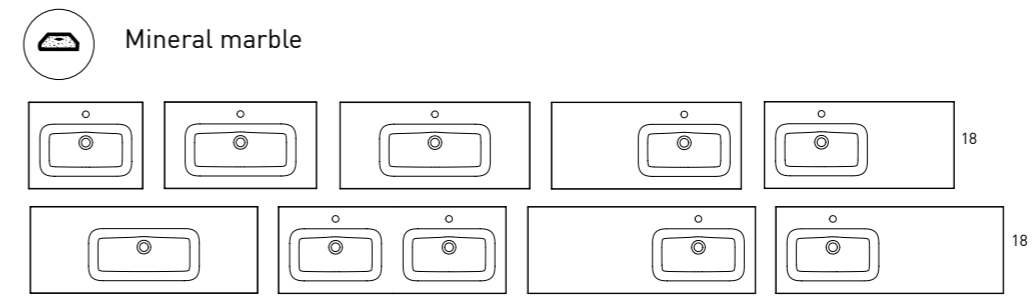

BOX 3

Essential design

BOX 4

Essential design

BOX 5

Essential design

BOX 6
Essential design

BOX 7
Essential design

Mineral marble

Top Colors
Depth 18

Depth	SKU#	List Price
24	87430	358.00
32	87431	440.00
40	87432	532.00
48	87433	695.00

KEY FEATURES

WASHBASIN

FLAT

SKU#	List Price
24 Reduced Depth	80248 232.50
32 Reduced Depth	80249 269.50
24	80021 232.50
28	80597 269.50
32	80022 269.50
40	80077 385.90
48	80081 574.00
48 Double Sink	80047 734.50
32 Left Sink	84536 399.00
32 Right Sink	84546 399.00
36 Left Sink	80095 484.00
36 Right Sink	80094 484.00
40 Left Sink	80097 650.00
40 Right Sink	80096 650.00
48 Left Sink	80131 926.75
48 Right Sink	80129 926.75

Bowl's depth: 6.7" / Basin's thickness: 0.7" / Bowl's width: 18.1"
Widespread add a -3 [Example 80021-3] list price is +\$50 per single sink and +\$100 for Double Sinks

SKU#	List Price
24	83804 315.00
32	83805 389.00
40	83806 557.00
48 Single Sink	83807 798.00
48 Double Sink	83808 946.00

Bowl's depth: 6.9" / Basin's thickness: 0.6"
Widespread add a -3 [Example 80021-3] list price is +\$50 per single sink and +\$100 for Double Sinks

Special measures:

SKU#	List Price
56 Right Sink	84542 1132.00
56 Left Sink	84541 1132.00
56 Double Sink	84539 1132.00
64 Right Sink	84544 1366.00
64 Left Sink	84543 1366.00
64 Double Sink	84540 1525.71
80 Single Sink	84545 1928.00