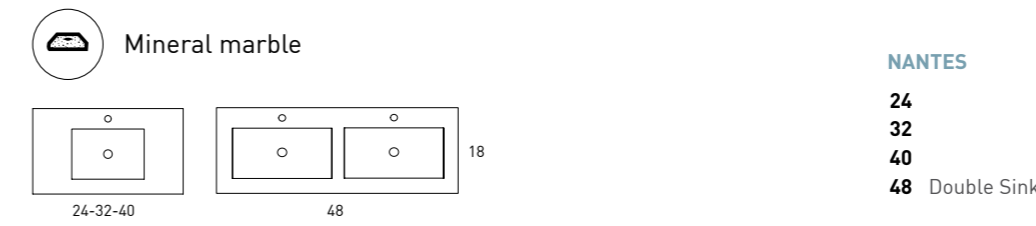

HASVIK

SKU#	List Price
24	81678 612.50
32	81679 788.00
40	81680 854.00
40 Right Sink	81681 854.00
40 Left Sink	81682 854.00
48 Single Sink	81683 988.00
48 Double Sink	81684 1221.00
48 Right Sink	84538 1039.00
48 Left Sink	84537 1039.00

For a 2x24" vanities set

48 Right Sink	81685 1039.00
48 Left Sink	81686 1039.00

Bowl's depth: 5.6" / Basin's thickness: 0.6" / Bowl's width: 18.9" / Bowl's width: 22.8"
Widespread add a -3 [Example 80021-3] list price is +\$50 per single sink and +\$100 for Double Sinks

SLIM graphite

SKU#	List Price
24	88968 683.00
32	84553 805.00
40	84554 980.00
48	84555 1351.00
48 Double Sink	84556 1600.00

Bowl's depth: 4.7" / Basin's thickness: 1.0"
Bowl's width 19.7" (for washbasin 24-32-40-48) / 17.7" (for washbasin 48 Double Sink)
Widespread add a -3 [Example 80021-3] list price is +\$50 per single sink and +\$100 for Double Sinks