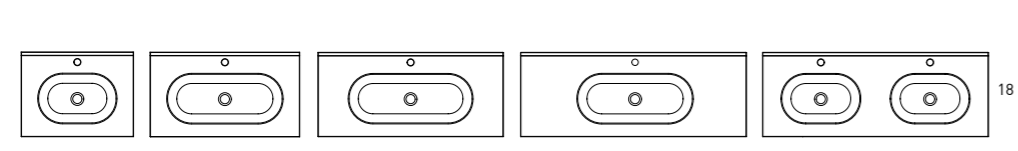

Mineral marble

Top Colors
Depth 18

Depth	SKU#	List Price
24	87430	358.00
32	87431	440.00
40	87432	532.00
48	87433	695.00

KEY FEATURES

WASHBASIN

FLAT

SKU#	List Price
24 Reduced Depth	80248 232.50
32 Reduced Depth	80249 269.50
24	80021 232.50
28	80597 269.50
32	80022 269.50
40	80077 385.90
48	80081 574.00
48 Double Sink	80047 734.50
32 Left Sink	84536 399.00
32 Right Sink	84546 399.00
36 Left Sink	80095 484.00
36 Right Sink	80094 484.00
40 Left Sink	80097 650.00
40 Right Sink	80096 650.00
48 Left Sink	80131 926.75
48 Right Sink	80129 926.75

Bowl's depth: 6.7" / Basin's thickness: 0.7" / Bowl's width: 18.1"
Widespread add a -3 [Example 80021-3] list price is +\$50 per single sink and +\$100 for Double Sinks

SKU#	List Price
24	83804 315.00
32	83805 389.00
40	83806 557.00
48 Single Sink	83807 798.00
48 Double Sink	83808 946.00

Bowl's depth: 6.9" / Basin's thickness: 0.6"
Widespread add a -3 [Example 80021-3] list price is +\$50 per single sink and +\$100 for Double Sinks

Special measures:

SKU#	List Price
56 Right Sink	84542 1132.00
56 Left Sink	84541 1132.00
56 Double Sink	84539 1132.00
64 Right Sink	84544 1366.00
64 Left Sink	84543 1366.00
64 Double Sink	84540 1525.71
80 Single Sink	84545 1928.00

For a 2x24" vanities set

48 Right Sink	81685 1039.00
48 Left Sink	81686 1039.00

Bowl's depth: 5.6" / Basin's thickness: 0.6" / Bowl's width: 18.9" / Bowl's width: 22.8"
Widespread add a -3 [Example 80021-3] list price is +\$50 per single sink and +\$100 for Double Sinks