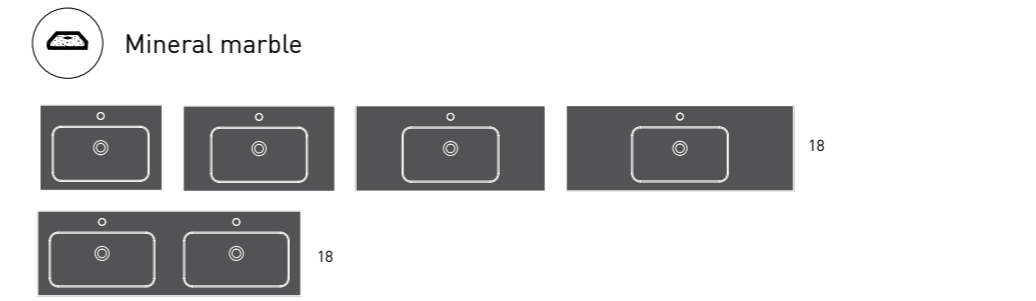

Bowl's depth: 6.7" / Basin's thickness: 0.7" / Bowl's width: 18.1"
Widespread add a -3 [Example 80021-3] list price is +\$50 per single sink and +\$100 for Double Sinks

SKU#	List Price
24	83804 315.00
32	83805 389.00
40	83806 557.00
48 Single Sink	83807 798.00
48 Double Sink	83808 946.00

Bowl's depth: 6.9" / Basin's thickness: 0.6"
Widespread add a -3 [Example 80021-3] list price is +\$50 per single sink and +\$100 for Double Sinks

Special measures:

SKU#	List Price
56 Right Sink	84542 1132.00
56 Left Sink	84541 1132.00
56 Double Sink	84539 1132.00
64 Right Sink	84544 1366.00
64 Left Sink	84543 1366.00
64 Double Sink	84540 1525.71
80 Single Sink	84545 1928.00

For a 2x24" vanities set

48 Right Sink	81685 1039.00
48 Left Sink	81686 1039.00

Bowl's depth: 5.6" / Basin's thickness: 0.6" / Bowl's width: 18.9" / Bowl's width: 22.8"
Widespread add a -3 [Example 80021-3] list price is +\$50 per single sink and +\$100 for Double Sinks