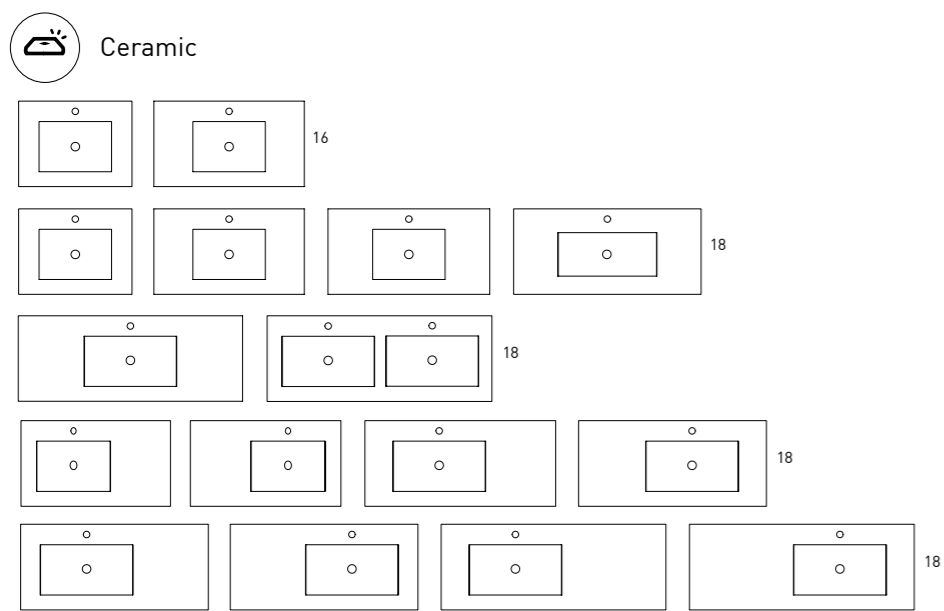

Mineral marble

Top Colors
Depth 18

Depth	SKU#	List Price
24	87430	358.00
32	87431	440.00
40	87432	532.00
48	87433	695.00

KEY FEATURES

WASHBASIN

FLAT

SKU#	List Price
24 Reduced Depth	80248 232.50
32 Reduced Depth	80249 269.50
24	80021 232.50
28	80597 269.50
32	80022 269.50
40	80077 385.90
48	80081 574.00
48 Double Sink	80047 734.50
32 Left Sink	84536 399.00
32 Right Sink	84546 399.00
36 Left Sink	80095 484.00
36 Right Sink	80094 484.00
40 Left Sink	80097 650.00
40 Right Sink	80096 650.00
48 Left Sink	80131 926.75
48 Right Sink	80129 926.75

Bowl's depth: 6.7" / Basin's thickness: 0.7" / Bowl's width: 18.1"
Widespread add a -3 [Example 80021-3] list price is +\$50 per single sink and +\$100 for Double Sinks

SKU#	List Price
24	83804 315.00
32	83805 389.00
40	83806 557.00
48 Single Sink	83807 798.00
48 Double Sink	83808 946.00

Bowl's depth: 6.9" / Basin's thickness: 0.6"
Widespread add a -3 [Example 80021-3] list price is +\$50 per single sink and +\$100 for Double Sinks

Special measures:

SKU#	List Price
56 Right Sink	84542 1132.00
56 Left Sink	84541 1132.00
56 Double Sink	84539 1132.00
64 Right Sink	84544 1366.00
64 Left Sink	84543 1366.00
64 Double Sink	84540 1525.71
80 Single Sink	84545 1928.00

For a 2x24" vanities set

48 Right Sink	81685 1039.00
48 Left Sink	81686 1039.00

Bowl's depth: 5.6" / Basin's thickness: 0.6" / Bowl's width: 18.9" / Bowl's width: 22.8"
Widespread add a -3 [Example 80021-3] list price is +\$50 per single sink and +\$100 for Double Sinks