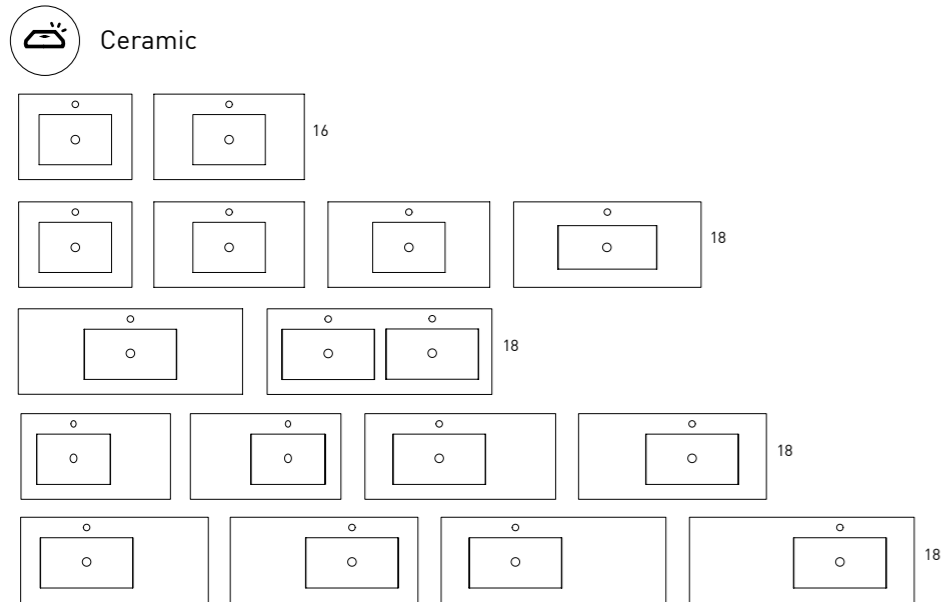

Top Colors
Depth 18

Depth	SKU#	List Price
24	87430	358.00
32	87431	440.00
40	87432	532.00
48	87433	695.00

KEY FEATURES

WASHBASIN

FLAT	SKU#	List Price
24 Reduced Depth	80248	232.50
32 Reduced Depth	80249	269.50
24	80021	232.50
28	80597	269.50
32	80022	269.50
40	80077	385.90
48	80081	574.00
48 Double Sink	80047	734.50
32 Left Sink	84536	399.00
32 Right Sink	84546	399.00
36 Left Sink	80095	484.00
36 Right Sink	80094	484.00
40 Left Sink	80097	650.00
40 Right Sink	80096	650.00
48 Left Sink	80131	926.75
48 Right Sink	80129	926.75

Bowl's depth: 6.7" / Basin's thickness: 0.7" / Bowl's width: 18.1"
Widespread add a -3 [Example 80021-3] list price is +\$50 per single sink and +\$100 for Double Sinks

ADA	SKU#	List Price
24	83804	315.00
32	83805	389.00
40	83806	557.00
48 Single Sink	83807	798.00
48 Double Sink	83808	946.00

Bowl's depth: 6.9" / Basin's thickness: 0.6"
Widespread add a -3 [Example 80021-3] list price is +\$50 per single sink and +\$100 for Double Sinks

Mineral marble

Special measures:	SKU#	List Price
56 Right Sink	84542	1132.00
56 Left Sink	84541	1132.00
56 Double Sink	84539	1132.00
64 Right Sink	84544	1366.00
64 Left Sink	84543	1366.00
64 Double Sink	84540	1525.71
80 Single Sink	84545	1928.00

For a 2x24" vanities set	SKU#	List Price
48 Right Sink	81685	1039.00
48 Left Sink	81686	1039.00

Mineral marble

Bowl's depth: 4.7" / Basin's thickness: 1.0"
Bowl's width 19.7" (for washbasin 24-32-40-48) / 17.7" (for washbasin 48 Double Sink)
Widespread add a -3 [Example 80021-3] list price is +\$50 per single sink and +\$100 for Double Sinks