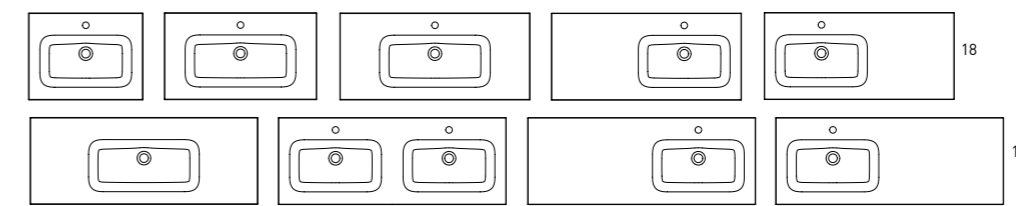

Mineral marble

Special measures:	SKU#	List Price
56 Right Sink	84542	1132.00
56 Left Sink	84541	1132.00
56 Double Sink	84539	1132.00
64 Right Sink	84544	1366.00
64 Left Sink	84543	1366.00
64 Double Sink	84540	1525.71
80 Single Sink	84545	1928.00

Bowl's depth: 5.6" / Basin's thickness: 0.6" / Bowl's width: 18.9" / Bowl's width: 22.8"
Widespread add a -3 [Example 80021-3] list price is +$50 per single sink and +$100 for Double Sinks

HASVIK	SKU#	List Price
24	81678	612.50
32	81679	788.00
40	81680	854.00
40 Right Sink	81681	854.00
40 Left Sink	81682	854.00
48 Single Sink	81683	988.00
48 Double Sink	81684	1221.00
48 Right Sink	84538	1039.00
48 Left Sink	84537	1039.00

For a 2x24" vanities set	SKU#	List Price
48 Right Sink	81685	1039.00
48 Left Sink	81686	1039.00