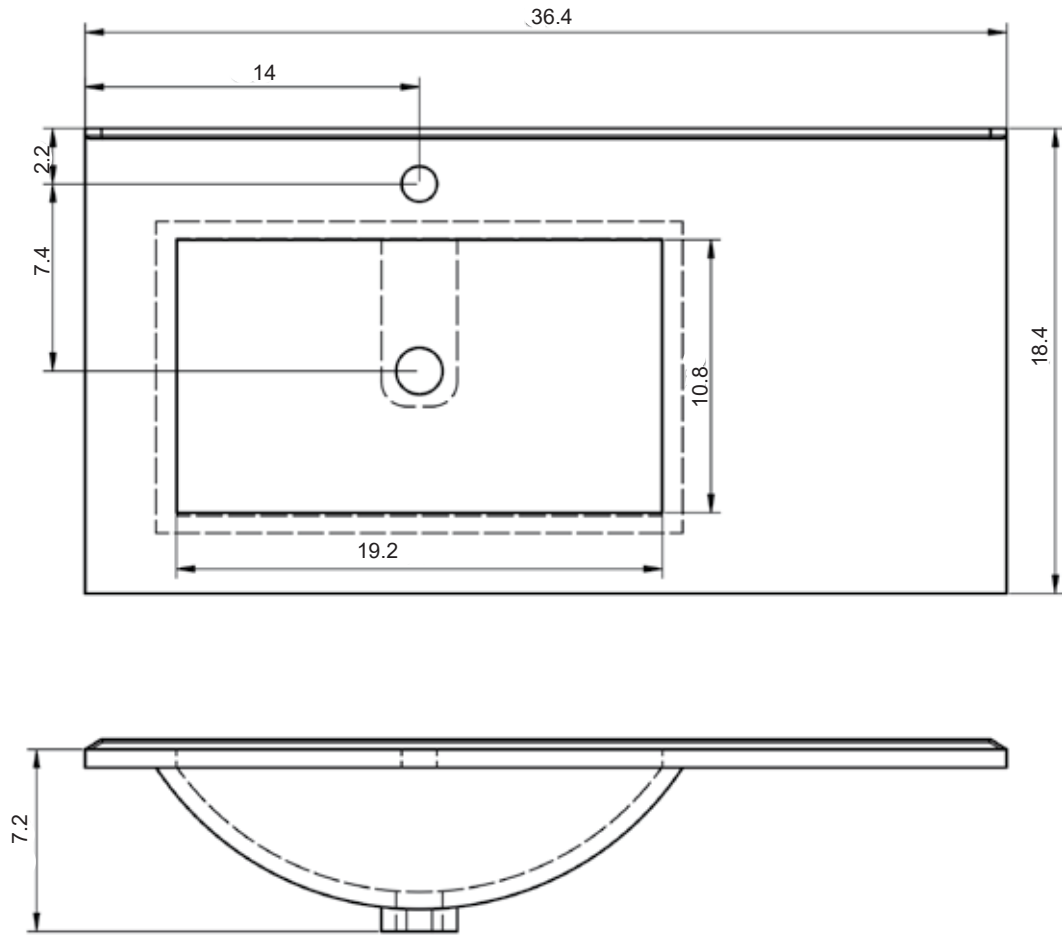

Valencia Finishes

Matt lacquered:

Laminated:

Valencia Dimensions

Vanities

Depth 18 in.

Tall Unit

Depth 10.8 in.
Reversible

40" Single Drawer + Shelf Vanity

Tall unit

Left

Right

* REVERSIBLE

Ceramic Sinks

FLAT

CERAMIC SINK TECHNICAL

Material: Ceramic
Finish: White
Bowl Depth: 6.8"
Sink Thickness: 3/4"
Bowl Width: 18.4

MEASUREMENTS

24"

24" Reduced Depth

28"

32"

32" Reduced Depth

32" Right Side Sink

32" Left Side Sink

36" Right Side Sink

36" Left Side Sink

40"

40" Right Side Sink

40" Left Side Sink

48"

48" Right Side Sink