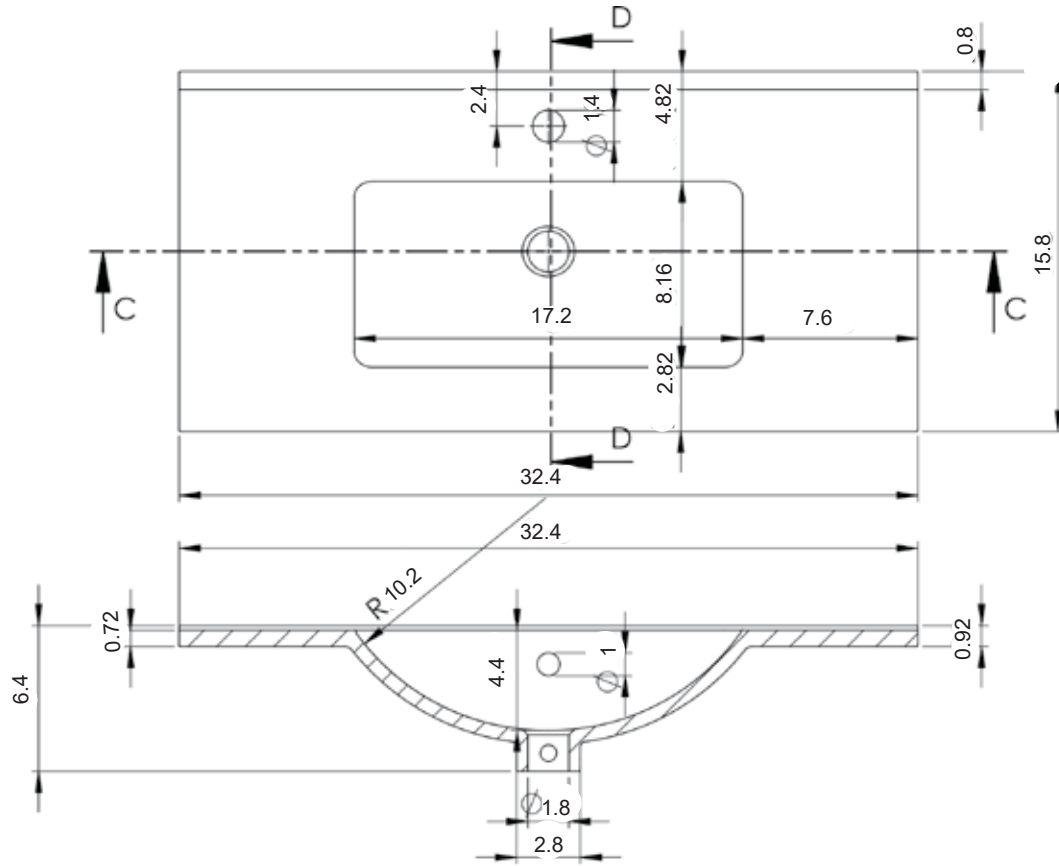

40" Single Drawer + Shelf Vanity

Tall unit

Left

Right

* REVERSIBLE

Ceramic Sinks

FLAT

CERAMIC SINK TECHNICAL

Material: Ceramic
Finish: White
Bowl Depth: 6.8"
Sink Thickness: 3/4"
Bowl Width: 18.4

MEASUREMENTS

24"

24" Reduced Depth

28"

32"

32" Reduced Depth

32" Right Side Sink

32" Left Side Sink

36" Right Side Sink

36" Left Side Sink

40"

40" Right Side Sink

40" Left Side Sink

48"

48" Right Side Sink