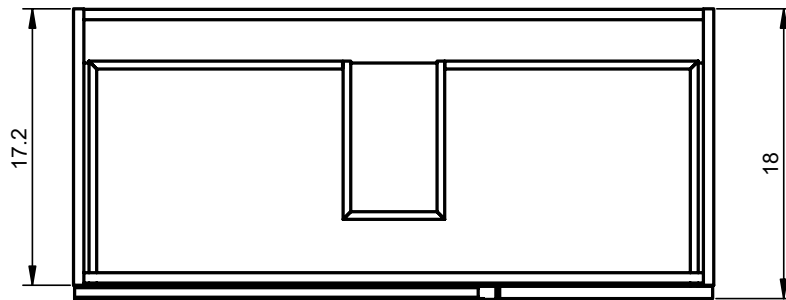

Valencia Finishes

Matt lacquered:

Laminated:

Valencia Dimensions

Vanities

Depth 18 in.

Tall Unit

Depth 10.8 in.
Reversible

24" Single Drawer Vanity

B-B (1 : 8)

32" Single Drawer Vanity

B-B (1 : 8)

40" Single Drawer Vanity

B-B (1 : 10)

24" Single Drawer + Shelf Vanity

32" Single Drawer + Shelf Vanity

40" Single Drawer + Shelf Vanity

Tall unit

Left

Right

* REVERSIBLE

Ceramic Sinks

FLAT

CERAMIC SINK TECHNICAL

Material: Ceramic
Finish: White
Bowl Depth: 6.8"
Sink Thickness: 3/4"
Bowl Width: 18.4

MEASUREMENTS

24"

24" Reduced Depth

28"

32"

32" Reduced Depth

32" Right Side Sink