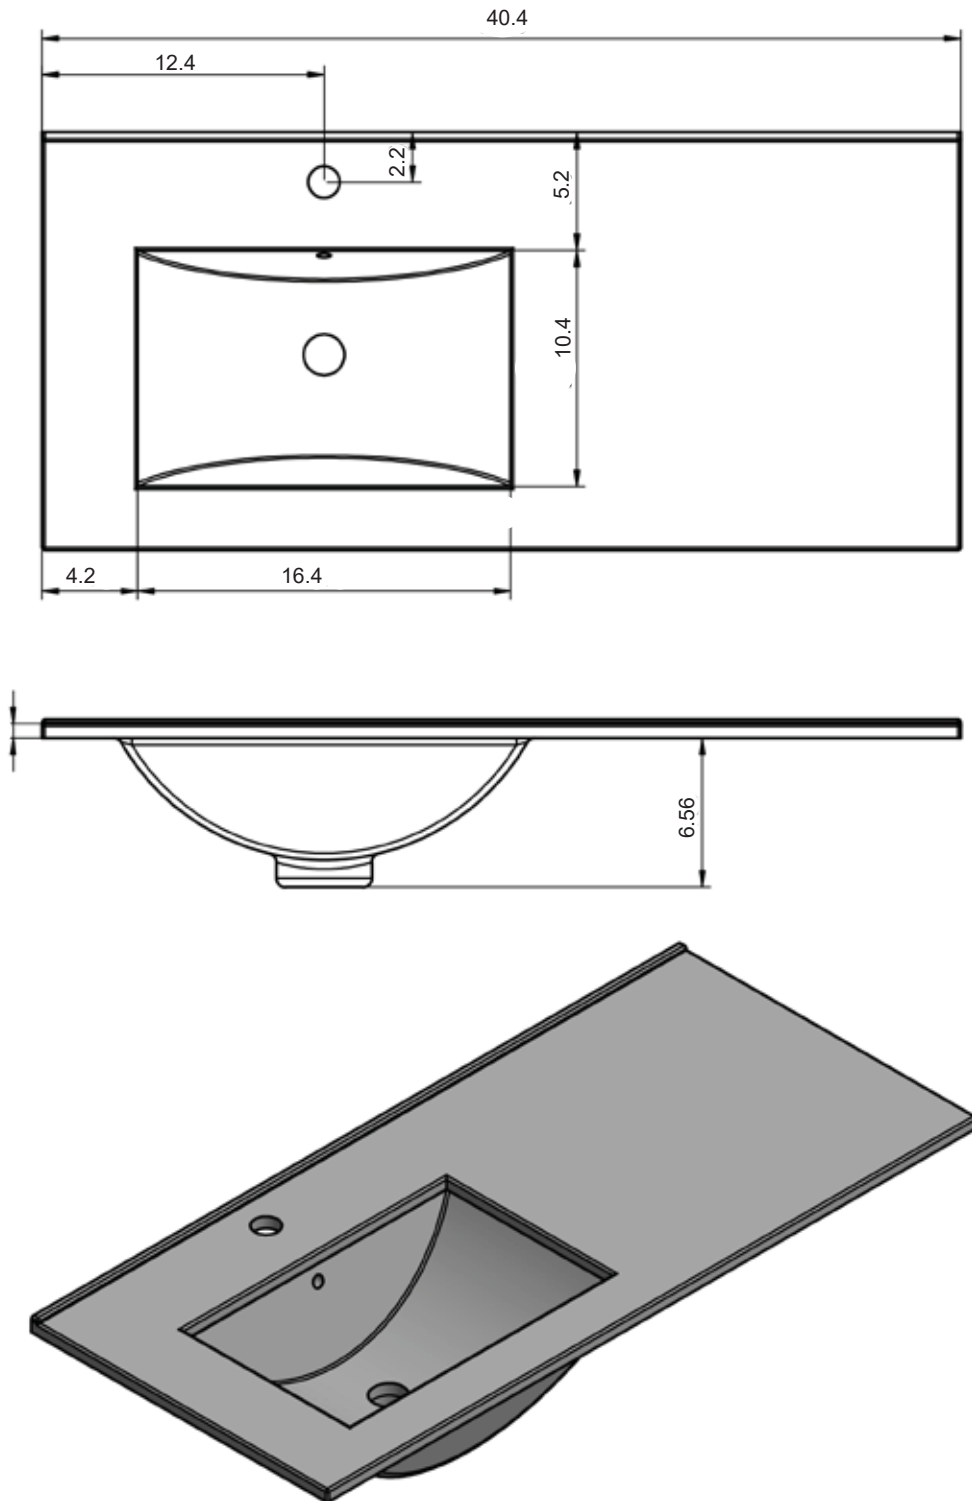

24" Single Drawer Vanity

B-B (1 : 8)

32" Single Drawer Vanity

B-B (1 : 8)

40" Single Drawer Vanity

B-B (1 : 10)

24" Single Drawer + Shelf Vanity

32" Single Drawer + Shelf Vanity

Material: Ceramic
Finish: White
Bowl Depth: 6.8"
Sink Thickness: 3/4"
Bowl Width: 18.4

MEASUREMENTS

24"

24" Reduced Depth

28"

32"

32" Reduced Depth

32" Right Side Sink

32" Left Side Sink

36" Right Side Sink

36" Left Side Sink

40"

40" Right Side Sink

40" Left Side Sink

48"

48" Right Side Sink

48" Right Side Sink