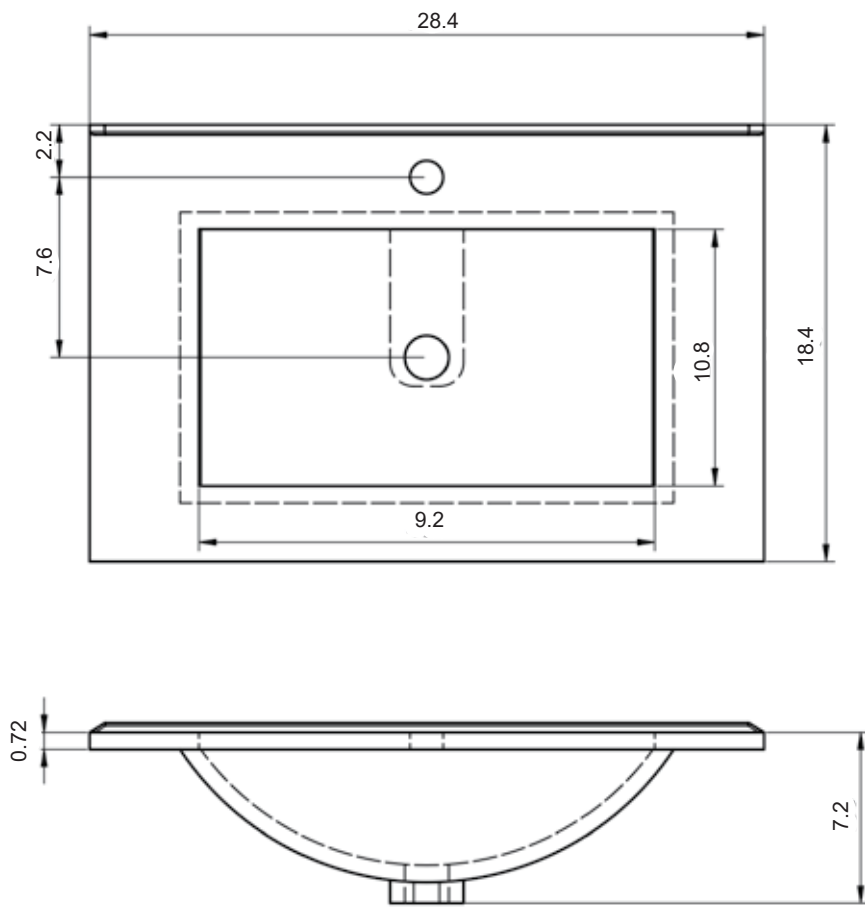

Valencia Finishes

Matt lacquered:

Laminated:

Valencia Dimensions

Vanities

Depth 18 in.

Tall Unit

Depth 10.8 in.
Reversible

40" Single Drawer + Shelf Vanity

Tall unit

Left

Right

* REVERSIBLE

Ceramic Sinks

FLAT

CERAMIC SINK TECHNICAL

Material: Ceramic
Finish: White
Bowl Depth: 6.8"
Sink Thickness: 3/4"
Bowl Width: 18.4

MEASUREMENTS

24"

24" Reduced Depth

28"

32"

32" Reduced Depth

32" Right Side Sink

32" Left Side Sink

36" Right Side Sink

36" Left Side Sink

40"

40" Right Side Sink

40" Left Side Sink

48"

48" Right Side Sink