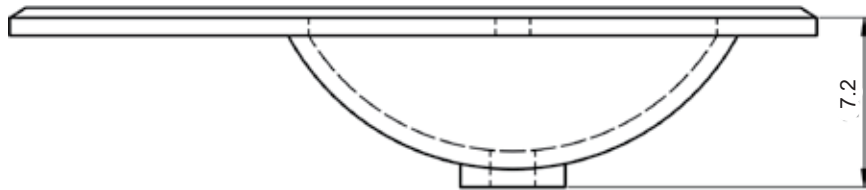

40" Single Drawer + Shelf Vanity

Tall unit

Left

Right

* REVERSIBLE

Ceramic Sinks

FLAT

CERAMIC SINK TECHNICAL

Material: Ceramic
Finish: White
Bowl Depth: 6.8"
Sink Thickness: 3/4"
Bowl Width: 18.4

MEASUREMENTS

24"

24" Reduced Depth

28"

32"

32" Reduced Depth

32" Right Side Sink

32" Left Side Sink

36" Right Side Sink

36" Left Side Sink

40"

40" Right Side Sink

40" Left Side Sink

48"

48" Right Side Sink