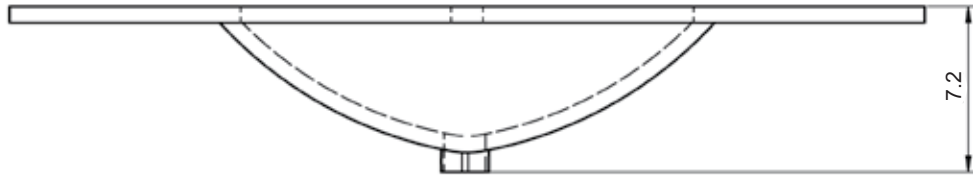

Material: Ceramic
Finish: White
Bowl Depth: 6.8"
Sink Thickness: 3/4"
Bowl Width: 18.4

MEASUREMENTS

24"

24" Reduced Depth

28"

32"

32" Reduced Depth

32" Right Side Sink

32" Left Side Sink

36" Right Side Sink

36" Left Side Sink

40"

40" Right Side Sink

40" Left Side Sink

48"

48" Right Side Sink