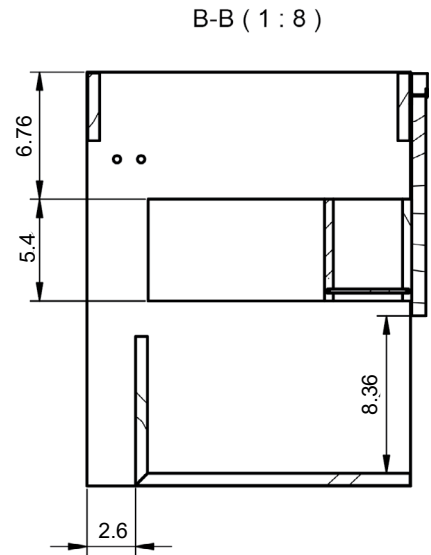

Valencia Finishes

Matt lacquered:

Laminated:

Valencia Dimensions

Vanities

Depth 18 in.

Tall Unit

Depth 10.8 in.
Reversible

24" Single Drawer Vanity

B-B (1 : 8)

32" Single Drawer Vanity

B-B (1 : 8)

40" Single Drawer Vanity

B-B (1 : 10)

24" Single Drawer + Shelf Vanity

32" Single Drawer + Shelf Vanity

40" Single Drawer + Shelf Vanity

Tall unit

Left

Right

* REVERSIBLE

Ceramic Sinks

FLAT

CERAMIC SINK TECHNICAL

Material: Ceramic
Finish: White
Bowl Depth: 6.8"
Sink Thickness: 3/4"
Bowl Width: 18.4

MEASUREMENTS

24"

24" Reduced Depth

28"

32"

32" Reduced Depth

32" Right Side Sink