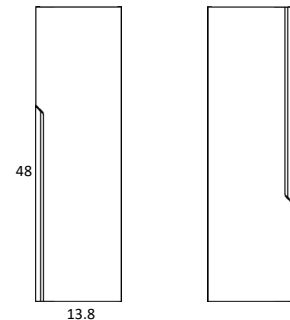

Valencia Finishes

Matt lacquered:

Laminated:

Valencia Dimensions

Vanities

Depth 18 in.

Tall Unit

Depth 10.8 in.
Reversible

24" Single Drawer Vanity

B-B (1 : 8)

32" Single Drawer Vanity

B-B (1 : 8)

40" Single Drawer Vanity

B-B (1 : 10)

24" Single Drawer + Shelf Vanity

32" Single Drawer + Shelf Vanity

40" Single Drawer + Shelf Vanity

Tall unit

Left

Right

* REVERSIBLE

Ceramic Sinks

FLAT

CERAMIC SINK TECHNICAL

Material: Ceramic
Finish: White
Bowl Depth: 6.8"
Sink Thickness: 3/4"
Bowl Width: 18.4

MEASUREMENTS

24"

24" Reduced Depth

28"

32"

32" Reduced Depth

32" Right Side Sink