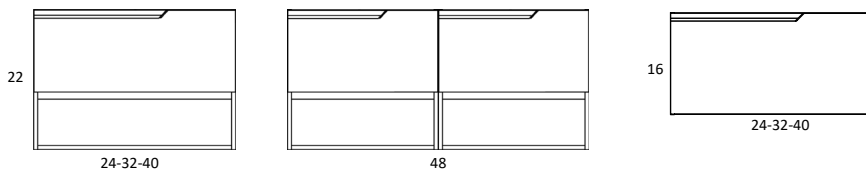

Valencia Finishes

Matt lacquered:

Laminated:

Valencia Dimensions

Vanities

Depth 18 in.

Tall Unit

Depth 10.8 in.
Reversible

24" Single Drawer Vanity

B-B (1 : 8)

32" Single Drawer Vanity

B-B (1 : 8)

40" Single Drawer Vanity

B-B (1 : 10)

24" Single Drawer + Shelf Vanity

32" Single Drawer + Shelf Vanity

40" Single Drawer + Shelf Vanity

Tall unit

Left

Right

* REVERSIBLE

Ceramic Sinks

FLAT

CERAMIC SINK TECHNICAL

Material: Ceramic
Finish: White
Bowl Depth: 6.8"
Sink Thickness: 3/4"
Bowl Width: 18.4

MEASUREMENTS

24"

24" Reduced Depth

28"

32"

32" Reduced Depth

32" Right Side Sink