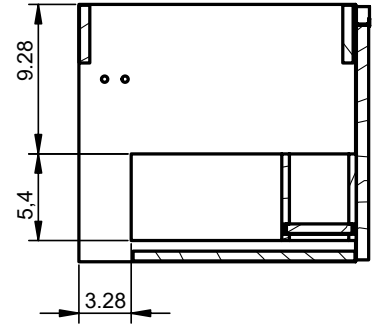

Valencia Finishes

Matt lacquered:

Laminated:

Valencia Dimensions

Vanities

Depth 18 in.

Tall Unit

Depth 10.8 in.
Reversible

24" Single Drawer Vanity

B-B (1 : 8)

32" Single Drawer Vanity

B-B (1 : 8)

40" Single Drawer Vanity

B-B (1 : 10)

24" Single Drawer + Shelf Vanity

32" Single Drawer + Shelf Vanity

40" Single Drawer + Shelf Vanity

Tall unit

Left

Right

* REVERSIBLE

Ceramic Sinks

FLAT

CERAMIC SINK TECHNICAL

Material: Ceramic
Finish: White
Bowl Depth: 6.8"
Sink Thickness: 3/4"
Bowl Width: 18.4

MEASUREMENTS

24"

24" Reduced Depth

28"

32"

32" Reduced Depth

32" Right Side Sink