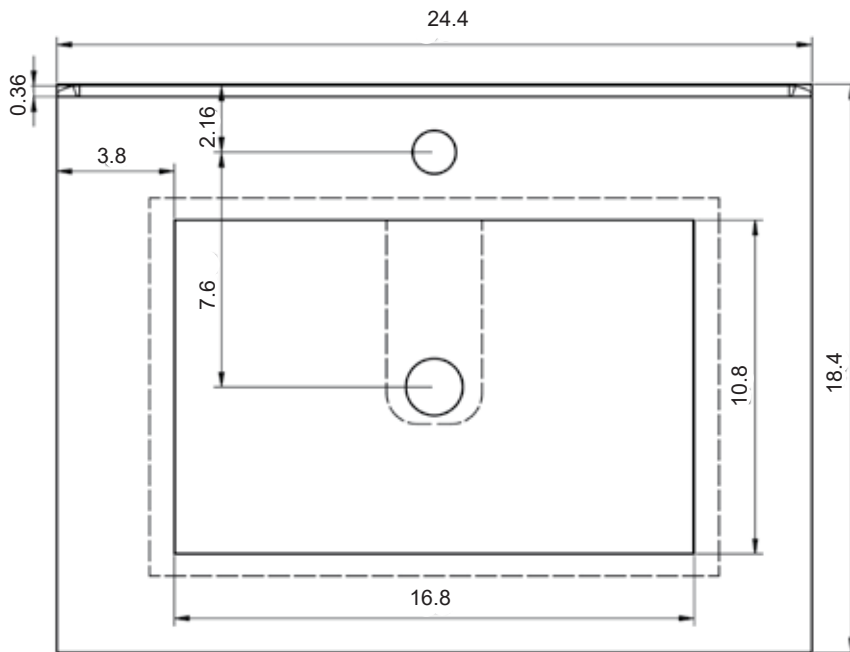

Valencia Finishes

Matt lacquered:

Laminated:

Valencia Dimensions

Vanities

Depth 18 in.

Tall Unit

Depth 10.8 in.
Reversible

40" Single Drawer + Shelf Vanity

Tall unit

Left

Right

* REVERSIBLE

Ceramic Sinks

FLAT

CERAMIC SINK TECHNICAL

Material: Ceramic
Finish: White
Bowl Depth: 6.8"
Sink Thickness: 3/4"
Bowl Width: 18.4

MEASUREMENTS

24"

24" Reduced Depth

28"

32"

32" Reduced Depth

32" Right Side Sink

32" Left Side Sink

36" Right Side Sink

36" Left Side Sink

40"

40" Right Side Sink

40" Left Side Sink

48"

48" Right Side Sink