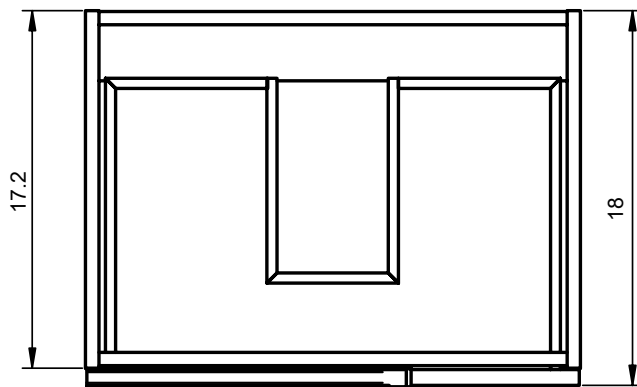

Valencia Finishes

Matt lacquered:

Laminated:

Valencia Dimensions

Vanities

Depth 18 in.

Tall Unit

Depth 10.8 in.
Reversible

24" Single Drawer Vanity

B-B (1 : 8)

32" Single Drawer Vanity

B-B (1 : 8)

40" Single Drawer Vanity

B-B (1 : 10)

24" Single Drawer + Shelf Vanity

32" Single Drawer + Shelf Vanity

40" Single Drawer + Shelf Vanity

Tall unit

Left

Right

* REVERSIBLE

Ceramic Sinks

FLAT

CERAMIC SINK TECHNICAL

Material: Ceramic
Finish: White
Bowl Depth: 6.8"
Sink Thickness: 3/4"
Bowl Width: 18.4

MEASUREMENTS

24"

24" Reduced Depth

28"

32"

32" Reduced Depth

32" Right Side Sink