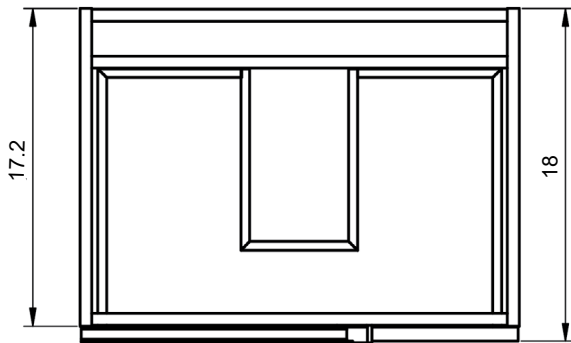

Valencia Finishes

Matt lacquered:

Laminated:

Valencia Dimensions

Vanities

Depth 18 in.

Tall Unit

Depth 10.8 in.
Reversible

24" Single Drawer Vanity

B-B (1 : 8)

32" Single Drawer Vanity

B-B (1 : 8)

40" Single Drawer Vanity

B-B (1 : 10)

24" Single Drawer + Shelf Vanity

32" Single Drawer + Shelf Vanity

40" Single Drawer + Shelf Vanity

Tall unit

Left

Right

* REVERSIBLE

Ceramic Sinks

FLAT

CERAMIC SINK TECHNICAL

Material: Ceramic
Finish: White
Bowl Depth: 6.8"
Sink Thickness: 3/4"
Bowl Width: 18.4

MEASUREMENTS

24"

24" Reduced Depth

28"

32"

32" Reduced Depth

32" Right Side Sink