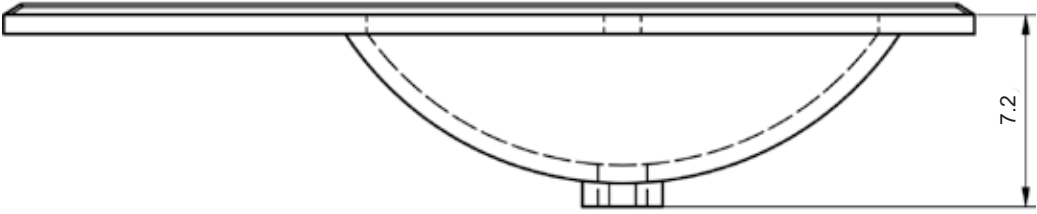

40" Single Drawer + Shelf Vanity

Tall unit

Left

Right

* REVERSIBLE

Ceramic Sinks

FLAT

CERAMIC SINK TECHNICAL

Material: Ceramic
Finish: White
Bowl Depth: 6.8"
Sink Thickness: 3/4"
Bowl Width: 18.4

MEASUREMENTS

24"

24" Reduced Depth

28"

32"

32" Reduced Depth

32" Right Side Sink

32" Left Side Sink

36" Right Side Sink

36" Left Side Sink

40"

40" Right Side Sink

40" Left Side Sink

48"

48" Right Side Sink