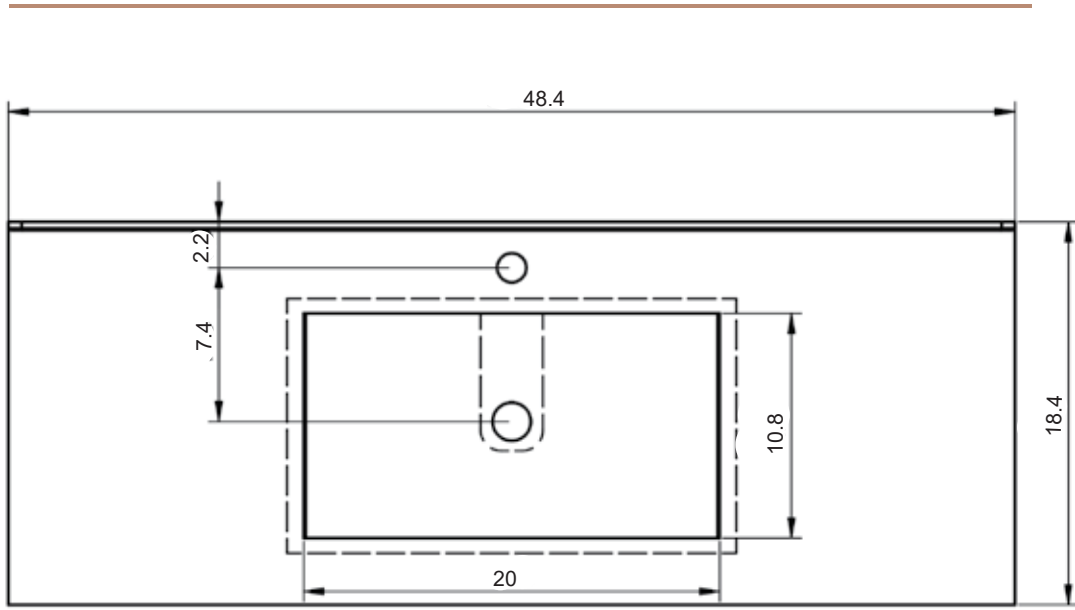

Valencia Finishes

Matt lacquered:

Laminated:

Valencia Dimensions

Vanities

Depth 18 in.

Tall Unit

Depth 10.8 in.
Reversible

Material: Ceramic
Finish: White
Bowl Depth: 6.8"
Sink Thickness: 3/4"
Bowl Width: 18.4

MEASUREMENTS

24"

24" Reduced Depth

28"

32"

32" Reduced Depth

32" Right Side Sink

32" Left Side Sink

36" Right Side Sink

36" Left Side Sink

40"

40" Right Side Sink

40" Left Side Sink

48"

48" Right Side Sink

48" Right Side Sink