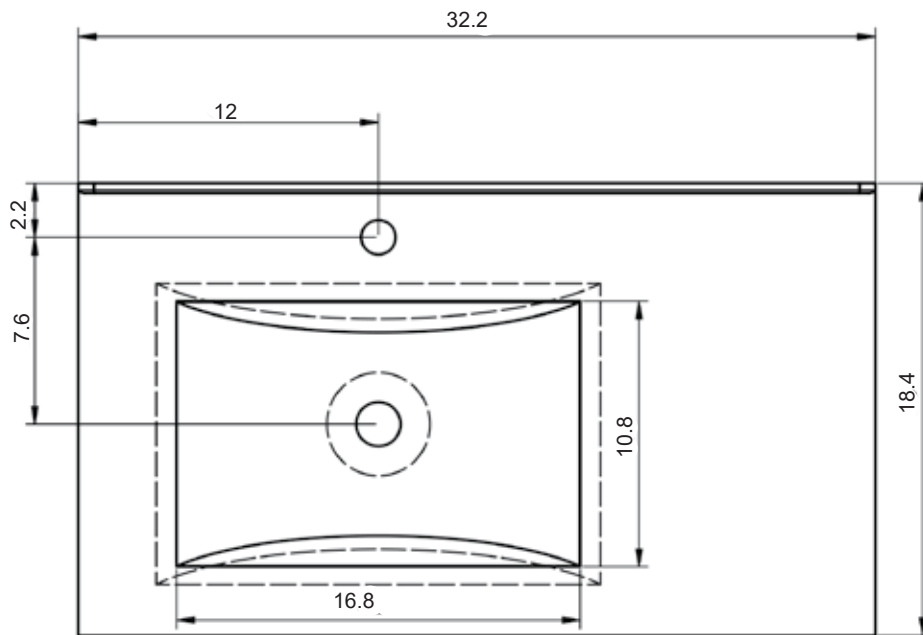

Valencia Finishes

Matt lacquered:

Laminated:

Valencia Dimensions

Vanities

Depth 18 in.

Tall Unit

Depth 10.8 in.
Reversible

40" Single Drawer + Shelf Vanity

Tall unit

Left

Right

* REVERSIBLE

Ceramic Sinks

FLAT

CERAMIC SINK TECHNICAL

Material: Ceramic
Finish: White
Bowl Depth: 6.8"
Sink Thickness: 3/4"
Bowl Width: 18.4

MEASUREMENTS

24"

24" Reduced Depth

28"

32"

32" Reduced Depth

32" Right Side Sink

32" Left Side Sink

36" Right Side Sink

36" Left Side Sink

40"

40" Right Side Sink

40" Left Side Sink

48"

48" Right Side Sink