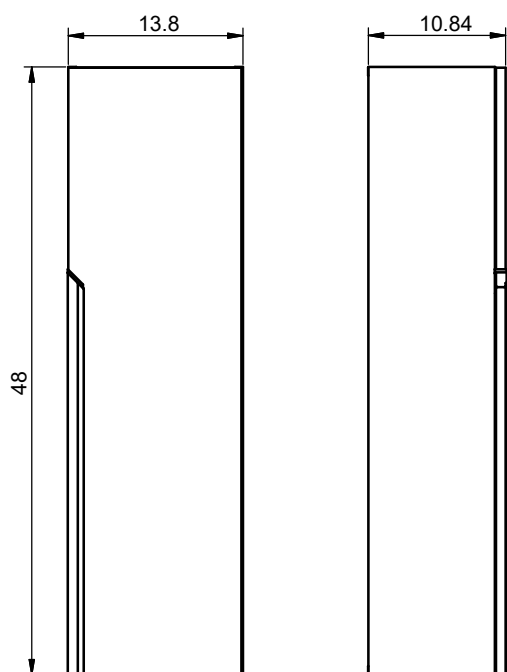

Valencia Finishes

Matt lacquered:

Laminated:

Valencia Dimensions

Vanities

Depth 18 in.

Tall Unit

Depth 10.8 in.
Reversible

24" Single Drawer Vanity

B-B (1 : 8)

32" Single Drawer Vanity

B-B (1 : 8)

40" Single Drawer Vanity

B-B (1 : 10)

24" Single Drawer + Shelf Vanity

32" Single Drawer + Shelf Vanity

40" Single Drawer + Shelf Vanity

Tall unit

Left

Right

* REVERSIBLE

Ceramic Sinks

FLAT

CERAMIC SINK TECHNICAL

Material: Ceramic
Finish: White
Bowl Depth: 6.8"
Sink Thickness: 3/4"
Bowl Width: 18.4

MEASUREMENTS

24"

24" Reduced Depth

28"

32"

32" Reduced Depth

32" Right Side Sink