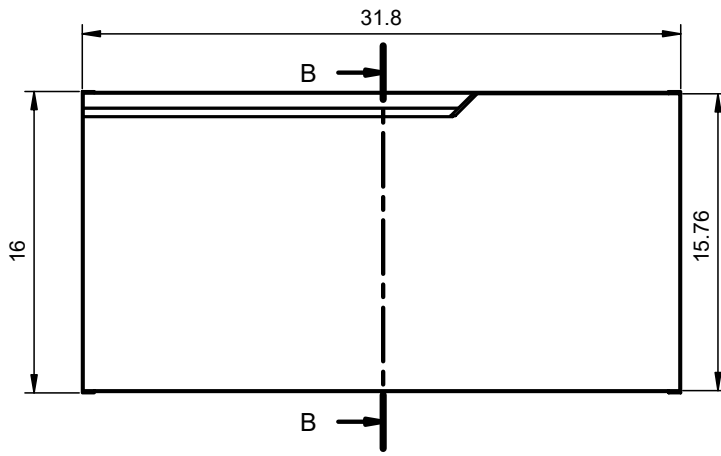

Valencia Finishes

Matt lacquered:

Laminated:

Valencia Dimensions

Vanities

Depth 18 in.

Tall Unit

Depth 10.8 in.
Reversible

24" Single Drawer Vanity

B-B (1 : 8)

32" Single Drawer Vanity

B-B (1 : 8)

40" Single Drawer Vanity

B-B (1 : 10)

24" Single Drawer + Shelf Vanity

32" Single Drawer + Shelf Vanity

40" Single Drawer + Shelf Vanity

Tall unit

Left

Right

* REVERSIBLE

Ceramic Sinks

FLAT

CERAMIC SINK TECHNICAL

Material: Ceramic
Finish: White
Bowl Depth: 6.8"
Sink Thickness: 3/4"
Bowl Width: 18.4

MEASUREMENTS

24"

24" Reduced Depth

28"

32"

32" Reduced Depth

32" Right Side Sink