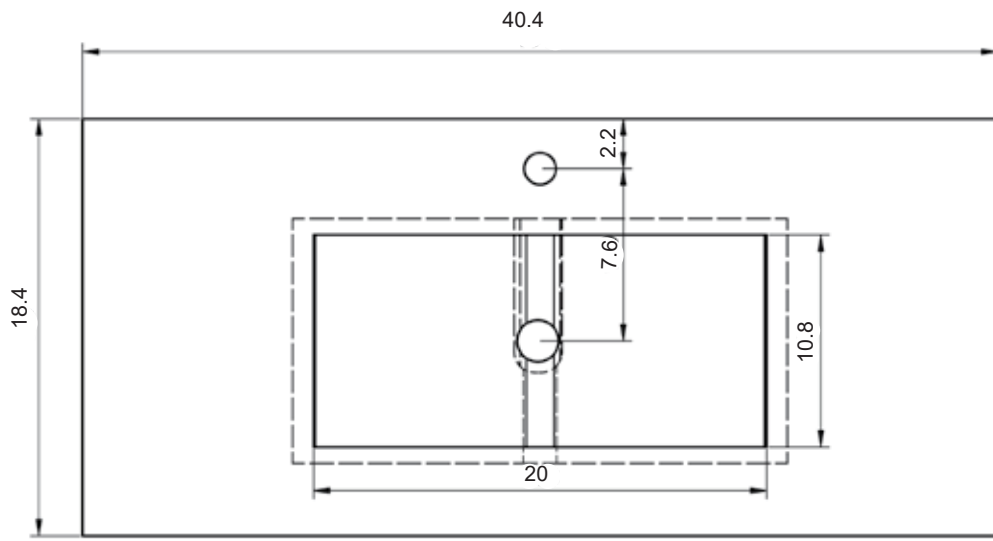

Valencia Finishes

Matt lacquered:

Laminated:

Valencia Dimensions

Vanities

Depth 18 in.

Tall Unit

Depth 10.8 in.
Reversible

Material: Ceramic
Finish: White
Bowl Depth: 6.8"
Sink Thickness: 3/4"
Bowl Width: 18.4

MEASUREMENTS

24"

24" Reduced Depth

28"

32"

32" Reduced Depth

32" Right Side Sink

32" Left Side Sink

36" Right Side Sink

36" Left Side Sink

40"

40" Right Side Sink

40" Left Side Sink

48"

48" Right Side Sink

48" Right Side Sink