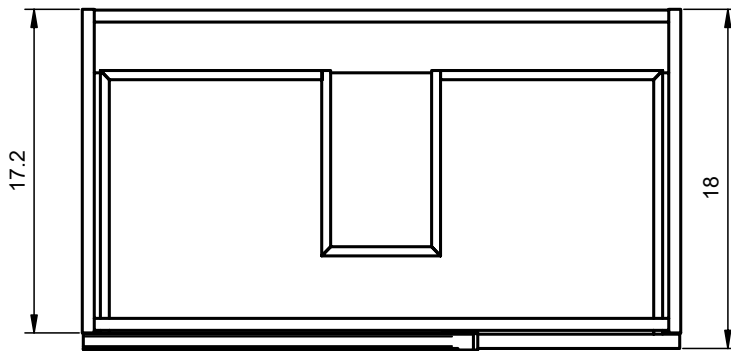

Valencia Finishes

Matt lacquered:

Laminated:

Valencia Dimensions

Vanities

Depth 18 in.

Tall Unit

Depth 10.8 in.
Reversible

24" Single Drawer Vanity

B-B (1 : 8)

32" Single Drawer Vanity

B-B (1 : 8)

40" Single Drawer Vanity

B-B (1 : 10)

24" Single Drawer + Shelf Vanity

32" Single Drawer + Shelf Vanity

40" Single Drawer + Shelf Vanity

Tall unit

Left

Right

* REVERSIBLE

Ceramic Sinks

FLAT

CERAMIC SINK TECHNICAL

Material: Ceramic
Finish: White
Bowl Depth: 6.8"
Sink Thickness: 3/4"
Bowl Width: 18.4

MEASUREMENTS

24"

24" Reduced Depth

28"

32"

32" Reduced Depth

32" Right Side Sink