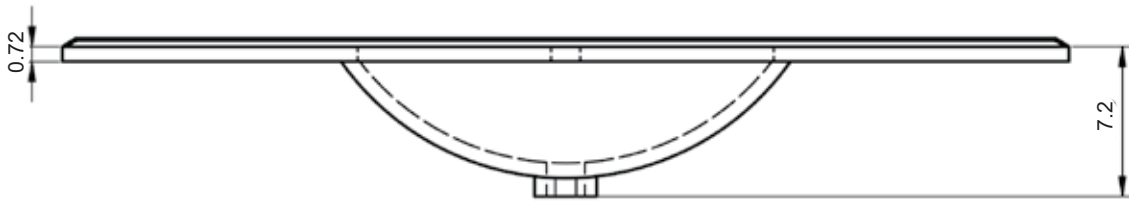

Material: Ceramic
Finish: White
Bowl Depth: 6.8"
Sink Thickness: 3/4"
Bowl Width: 18.4

MEASUREMENTS

24"

24" Reduced Depth

28"

32"

32" Reduced Depth

32" Right Side Sink

32" Left Side Sink

36" Right Side Sink

36" Left Side Sink

40"

40" Right Side Sink

40" Left Side Sink

48"

48" Right Side Sink