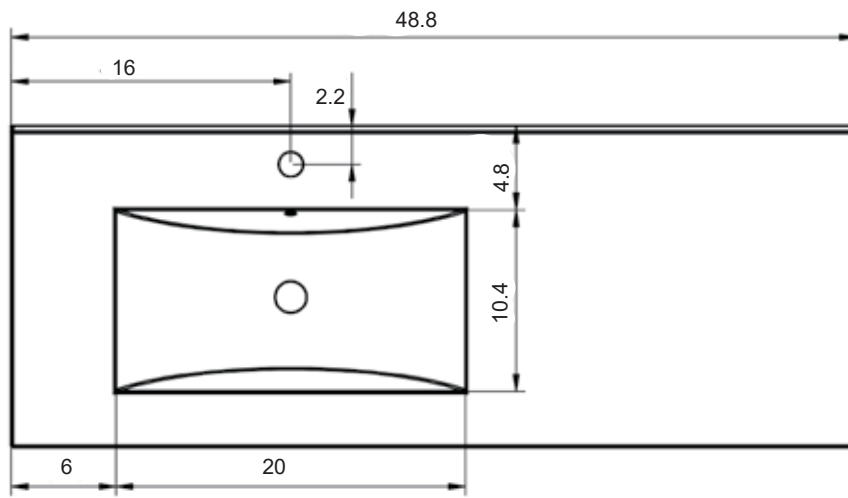

Valencia Finishes

Matt lacquered:

Laminated:

Valencia Dimensions

Vanities

Depth 18 in.

Tall Unit

Depth 10.8 in.
Reversible

Material: Ceramic
Finish: White
Bowl Depth: 6.8"
Sink Thickness: 3/4"
Bowl Width: 18.4

MEASUREMENTS

24"

24" Reduced Depth

28"

32"

32" Reduced Depth

32" Right Side Sink

32" Left Side Sink

36" Right Side Sink

36" Left Side Sink

40"

40" Right Side Sink

40" Left Side Sink

48"

48" Right Side Sink

48" Right Side Sink