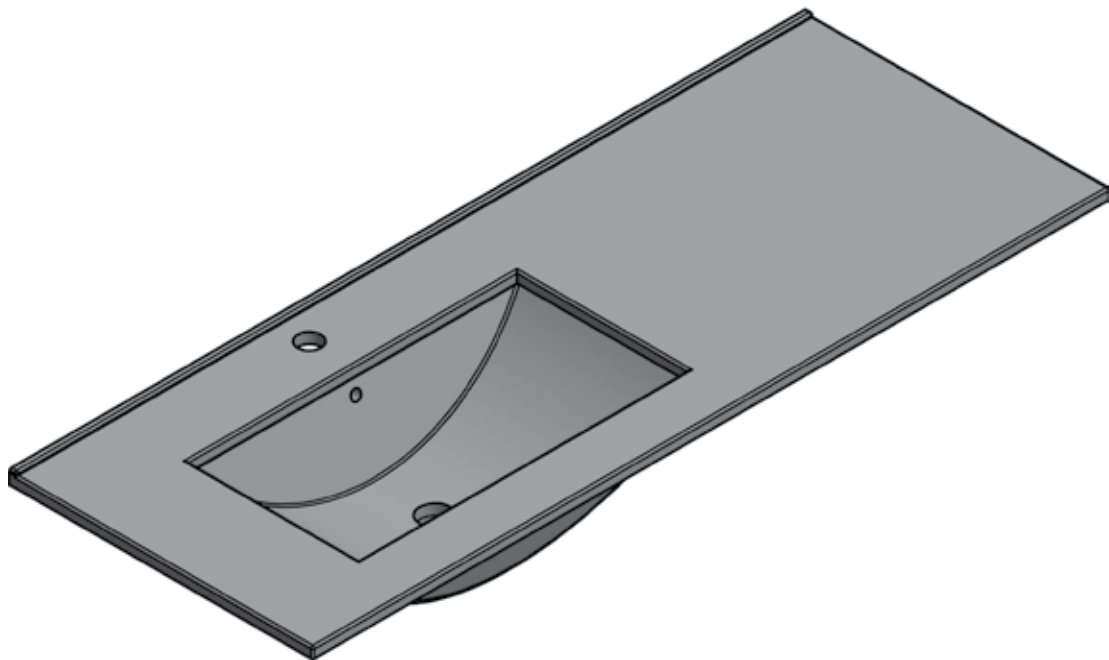

Material: Ceramic
Finish: White
Bowl Depth: 6.8"
Sink Thickness: 3/4"
Bowl Width: 18.4

MEASUREMENTS

24"

24" Reduced Depth

28"

32"

32" Reduced Depth

32" Right Side Sink

32" Left Side Sink

36" Right Side Sink

36" Left Side Sink

40"

40" Right Side Sink

40" Left Side Sink

48"

48" Right Side Sink