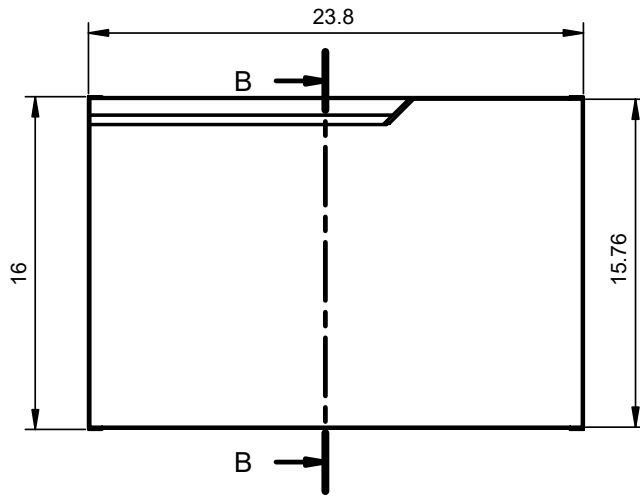

Valencia Finishes

Matt lacquered:

Laminated:

Valencia Dimensions

Vanities

Depth 18 in.

Tall Unit

Depth 10.8 in.
Reversible

24" Single Drawer Vanity

B-B (1 : 8)

32" Single Drawer Vanity

B-B (1 : 8)

40" Single Drawer Vanity

B-B (1 : 10)

24" Single Drawer + Shelf Vanity

32" Single Drawer + Shelf Vanity

40" Single Drawer + Shelf Vanity

Tall unit

Left

Right

* REVERSIBLE

Ceramic Sinks

FLAT

CERAMIC SINK TECHNICAL

Material: Ceramic
Finish: White
Bowl Depth: 6.8"
Sink Thickness: 3/4"
Bowl Width: 18.4

MEASUREMENTS

24"

24" Reduced Depth

28"

32"

32" Reduced Depth

32" Right Side Sink