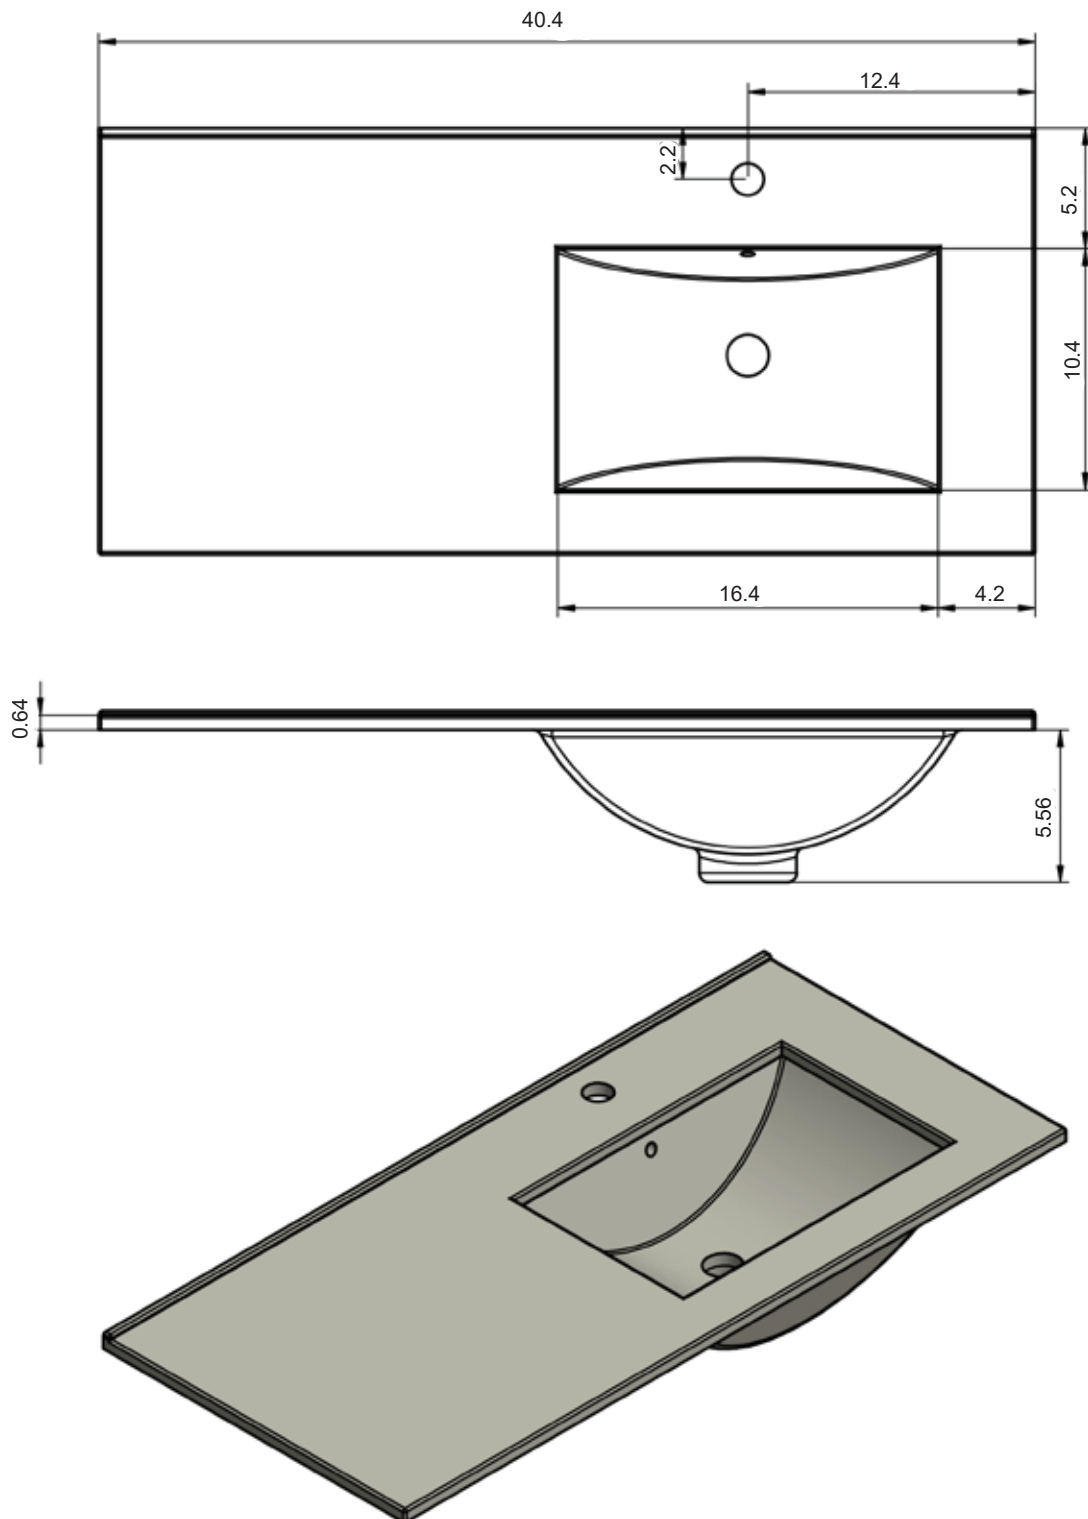

24" Single Drawer Vanity

B-B (1 : 8)

32" Single Drawer Vanity

B-B (1 : 8)

40" Single Drawer Vanity

B-B (1 : 10)

24" Single Drawer + Shelf Vanity

32" Single Drawer + Shelf Vanity

Material: Ceramic
Finish: White
Bowl Depth: 6.8"
Sink Thickness: 3/4"
Bowl Width: 18.4

MEASUREMENTS

24"

24" Reduced Depth

28"

32"

32" Reduced Depth

32" Right Side Sink

32" Left Side Sink

36" Right Side Sink

36" Left Side Sink

40"

40" Right Side Sink

40" Left Side Sink

48"

48" Right Side Sink

48" Right Side Sink