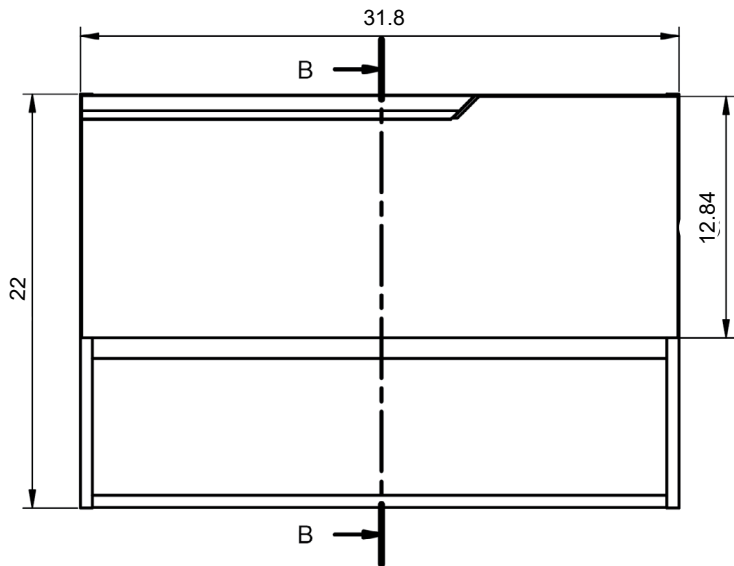

Valencia Finishes

Matt lacquered:

Laminated:

Valencia Dimensions

Vanities

Depth 18 in.

Tall Unit

Depth 10.8 in.
Reversible

24" Single Drawer Vanity

B-B (1 : 8)

32" Single Drawer Vanity

B-B (1 : 8)

40" Single Drawer Vanity

B-B (1 : 10)

24" Single Drawer + Shelf Vanity

32" Single Drawer + Shelf Vanity

40" Single Drawer + Shelf Vanity

Tall unit

Left

Right

* REVERSIBLE

Ceramic Sinks

FLAT

CERAMIC SINK TECHNICAL

Material: Ceramic
Finish: White
Bowl Depth: 6.8"
Sink Thickness: 3/4"
Bowl Width: 18.4

MEASUREMENTS

24"

24" Reduced Depth

28"

32"

32" Reduced Depth

32" Right Side Sink