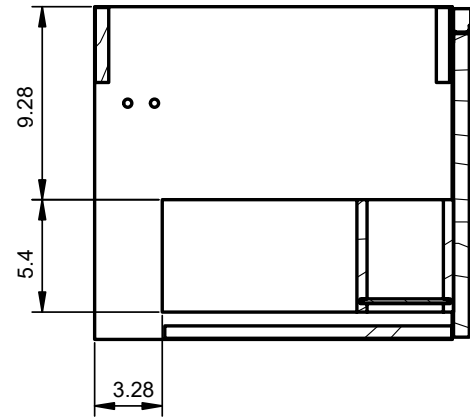

Valencia Finishes

Matt lacquered:

Laminated:

Valencia Dimensions

Vanities

Depth 18 in.

Tall Unit

Depth 10.8 in.
Reversible

24" Single Drawer Vanity

B-B (1 : 8)

32" Single Drawer Vanity

B-B (1 : 8)

40" Single Drawer Vanity

B-B (1 : 10)

24" Single Drawer + Shelf Vanity

32" Single Drawer + Shelf Vanity

40" Single Drawer + Shelf Vanity

Tall unit

Left

Right

* REVERSIBLE

Ceramic Sinks

FLAT

CERAMIC SINK TECHNICAL

Material: Ceramic
Finish: White
Bowl Depth: 6.8"
Sink Thickness: 3/4"
Bowl Width: 18.4

MEASUREMENTS

24"

24" Reduced Depth

28"

32"

32" Reduced Depth

32" Right Side Sink