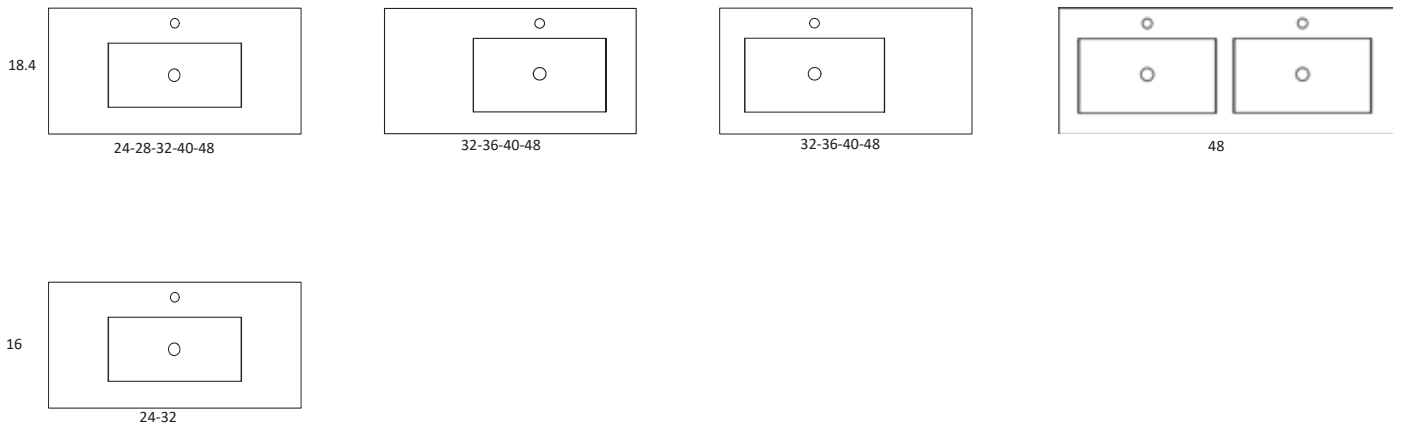

Valencia Finishes

Matt lacquered:

Laminated:

Valencia Dimensions

Vanities

Depth 18 in.

Tall Unit

Depth 10.8 in.
Reversible

24" Single Drawer Vanity

B-B (1 : 8)

32" Single Drawer Vanity

B-B (1 : 8)

40" Single Drawer Vanity

B-B (1 : 10)

24" Single Drawer + Shelf Vanity

32" Single Drawer + Shelf Vanity

40" Single Drawer + Shelf Vanity

Tall unit

Left

Right

* REVERSIBLE

Ceramic Sinks

FLAT

CERAMIC SINK TECHNICAL

Material: Ceramic
Finish: White
Bowl Depth: 6.8"
Sink Thickness: 3/4"
Bowl Width: 18.4

MEASUREMENTS

24"

24" Reduced Depth

28"

32"

32" Reduced Depth

32" Right Side Sink