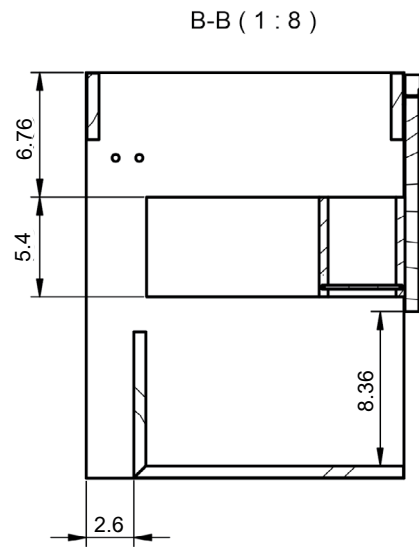

Valencia Finishes

Matt lacquered:

Laminated:

Valencia Dimensions

Vanities

Depth 18 in.

Tall Unit

Depth 10.8 in.
Reversible

24" Single Drawer Vanity

B-B (1 : 8)

32" Single Drawer Vanity

B-B (1 : 8)

40" Single Drawer Vanity

B-B (1 : 10)

24" Single Drawer + Shelf Vanity

32" Single Drawer + Shelf Vanity

40" Single Drawer + Shelf Vanity

Tall unit

Left

Right

* REVERSIBLE

Ceramic Sinks

FLAT

CERAMIC SINK TECHNICAL

Material: Ceramic
Finish: White
Bowl Depth: 6.8"
Sink Thickness: 3/4"
Bowl Width: 18.4

MEASUREMENTS

24"

24" Reduced Depth

28"

32"

32" Reduced Depth

32" Right Side Sink