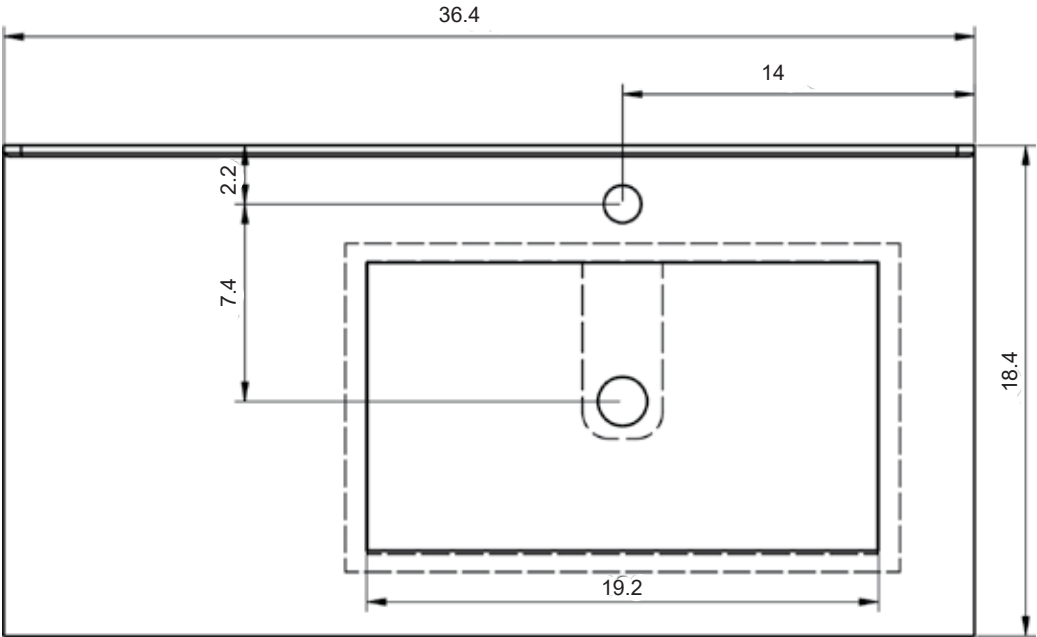

Valencia Finishes

Matt lacquered:

Laminated:

Valencia Dimensions

Vanities

Depth 18 in.

Tall Unit

Depth 10.8 in.
Reversible

40" Single Drawer + Shelf Vanity

Tall unit

Left

Right

* REVERSIBLE

Ceramic Sinks

FLAT

CERAMIC SINK TECHNICAL

Material: Ceramic
Finish: White
Bowl Depth: 6.8"
Sink Thickness: 3/4"
Bowl Width: 18.4

MEASUREMENTS

24"

24" Reduced Depth

28"

32"

32" Reduced Depth

32" Right Side Sink

32" Left Side Sink

36" Right Side Sink

36" Left Side Sink

40"

40" Right Side Sink

40" Left Side Sink

48"

48" Right Side Sink