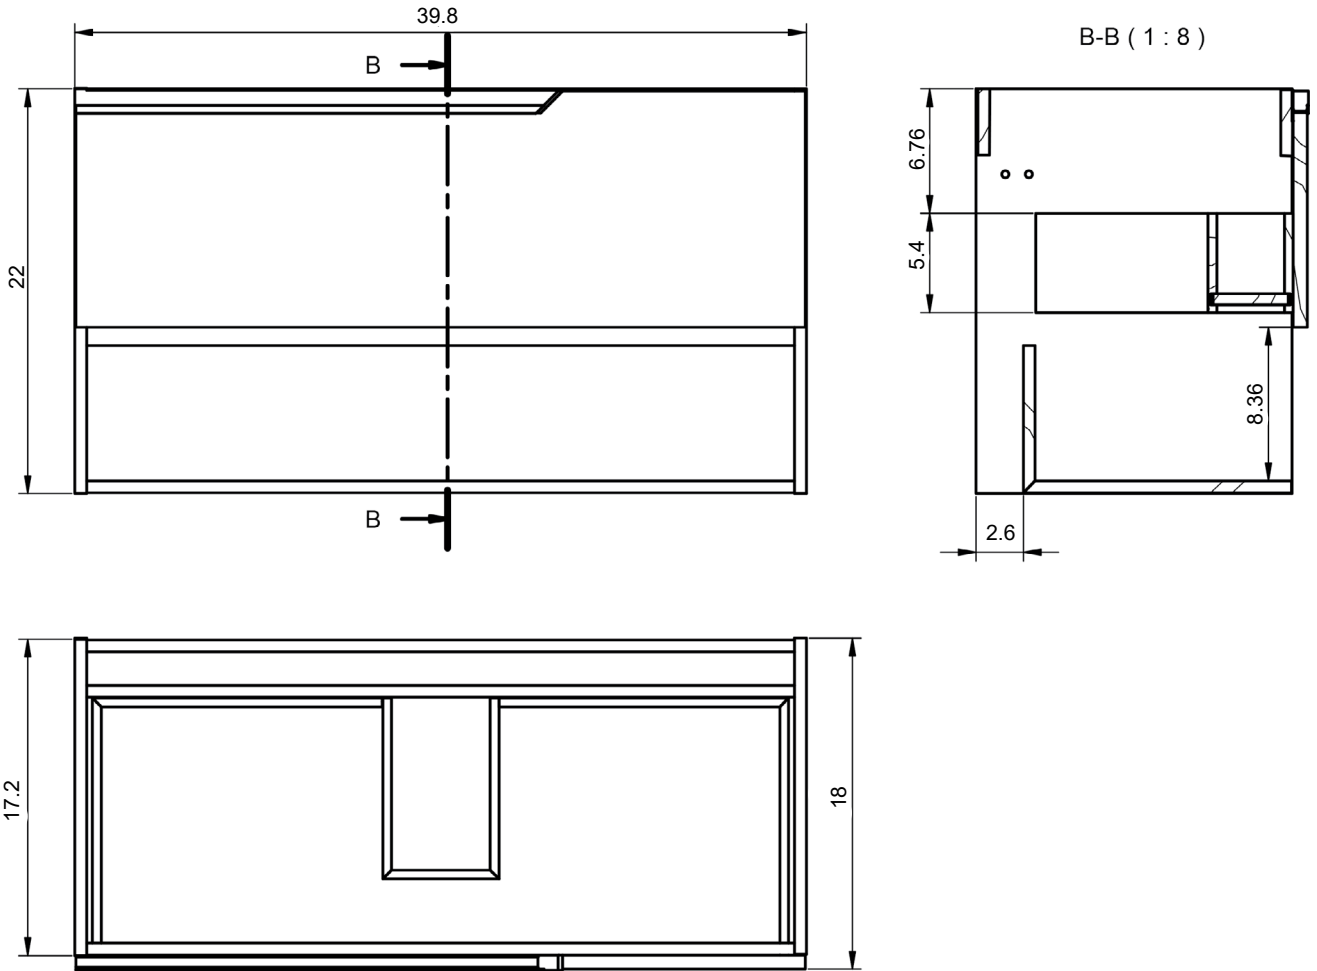

Valencia Finishes

Matt lacquered:

Laminated:

Valencia Dimensions

Vanities

Depth 18 in.

Tall Unit

Depth 10.8 in.
Reversible

24" Single Drawer Vanity

B-B (1 : 8)

32" Single Drawer Vanity

B-B (1 : 8)

40" Single Drawer Vanity

B-B (1 : 10)

24" Single Drawer + Shelf Vanity

32" Single Drawer + Shelf Vanity

40" Single Drawer + Shelf Vanity

Tall unit

Left

Right

* REVERSIBLE

Ceramic Sinks

FLAT

CERAMIC SINK TECHNICAL

Material: Ceramic
Finish: White
Bowl Depth: 6.8"
Sink Thickness: 3/4"
Bowl Width: 18.4

MEASUREMENTS

24"

24" Reduced Depth

28"

32"

32" Reduced Depth

32" Right Side Sink