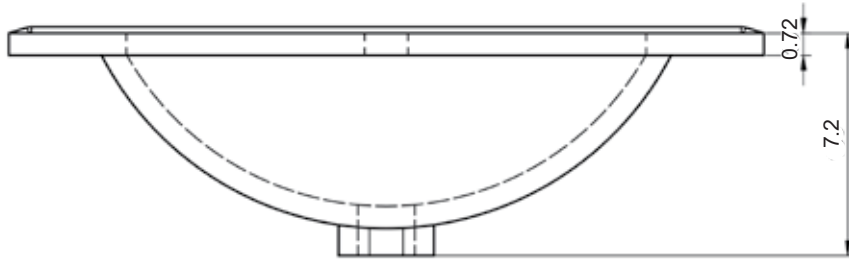

Valencia Finishes

Matt lacquered:

Laminated:

Valencia Dimensions

Vanities

Depth 18 in.

Tall Unit

Depth 10.8 in.
Reversible

24" Single Drawer Vanity

B-B (1 : 8)

32" Single Drawer Vanity

B-B (1 : 8)

40" Single Drawer Vanity

B-B (1 : 10)

24" Single Drawer + Shelf Vanity

32" Single Drawer + Shelf Vanity

40" Single Drawer + Shelf Vanity

Tall unit

Left

Right

* REVERSIBLE

Ceramic Sinks

FLAT

CERAMIC SINK TECHNICAL

Material: Ceramic
Finish: White
Bowl Depth: 6.8"
Sink Thickness: 3/4"
Bowl Width: 18.4

MEASUREMENTS

24"

24" Reduced Depth

28"

32"

32" Reduced Depth

32" Right Side Sink