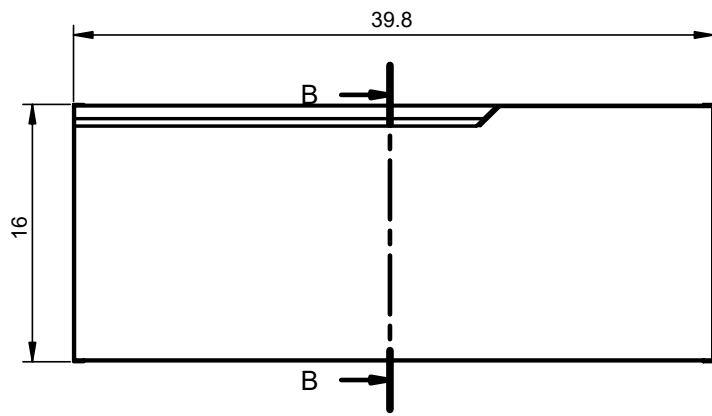

Valencia Finishes

Matt lacquered:

Laminated:

Valencia Dimensions

Vanities

Depth 18 in.

Tall Unit

Depth 10.8 in.
Reversible

24" Single Drawer Vanity

B-B (1 : 8)

32" Single Drawer Vanity

B-B (1 : 8)

40" Single Drawer Vanity

B-B (1 : 10)

24" Single Drawer + Shelf Vanity

32" Single Drawer + Shelf Vanity

40" Single Drawer + Shelf Vanity

Tall unit

Left

Right

* REVERSIBLE

Ceramic Sinks

FLAT

CERAMIC SINK TECHNICAL

Material: Ceramic
Finish: White
Bowl Depth: 6.8"
Sink Thickness: 3/4"
Bowl Width: 18.4

MEASUREMENTS

24"

24" Reduced Depth

28"

32"

32" Reduced Depth

32" Right Side Sink