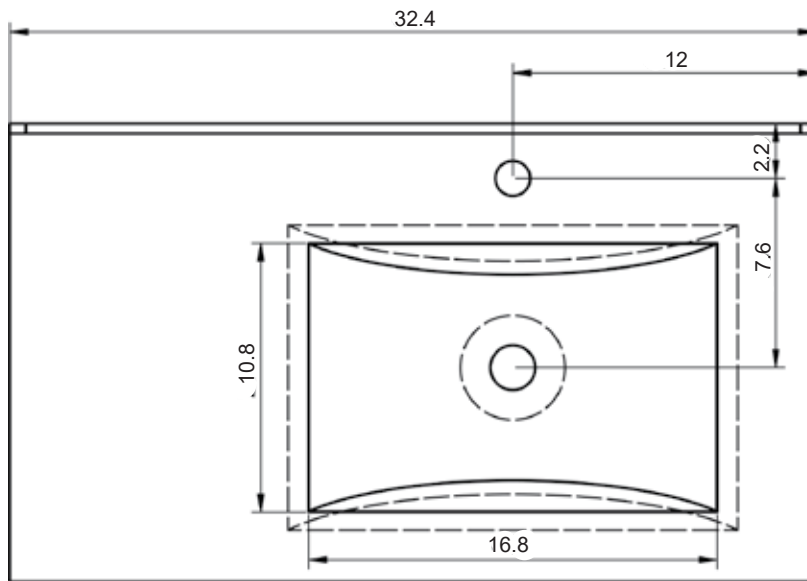

Valencia Finishes

Matt lacquered:

Laminated:

Valencia Dimensions

Vanities

Depth 18 in.

Tall Unit

Depth 10.8 in.
Reversible

40" Single Drawer + Shelf Vanity

Tall unit

Left

Right

* REVERSIBLE

Ceramic Sinks

FLAT

CERAMIC SINK TECHNICAL

Material: Ceramic
Finish: White
Bowl Depth: 6.8"
Sink Thickness: 3/4"
Bowl Width: 18.4

MEASUREMENTS

24"

24" Reduced Depth

28"

32"

32" Reduced Depth

32" Right Side Sink

32" Left Side Sink

36" Right Side Sink

36" Left Side Sink

40"

40" Right Side Sink

40" Left Side Sink

48"

48" Right Side Sink