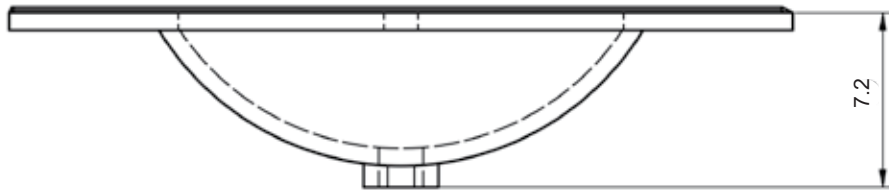

40" Single Drawer + Shelf Vanity

Tall unit

Left

Right

* REVERSIBLE

Ceramic Sinks

FLAT

CERAMIC SINK TECHNICAL

Material: Ceramic
Finish: White
Bowl Depth: 6.8"
Sink Thickness: 3/4"
Bowl Width: 18.4

MEASUREMENTS

24"

24" Reduced Depth

28"

32"

32" Reduced Depth

32" Right Side Sink

32" Left Side Sink

36" Right Side Sink

36" Left Side Sink

40"

40" Right Side Sink

40" Left Side Sink

48"

48" Right Side Sink