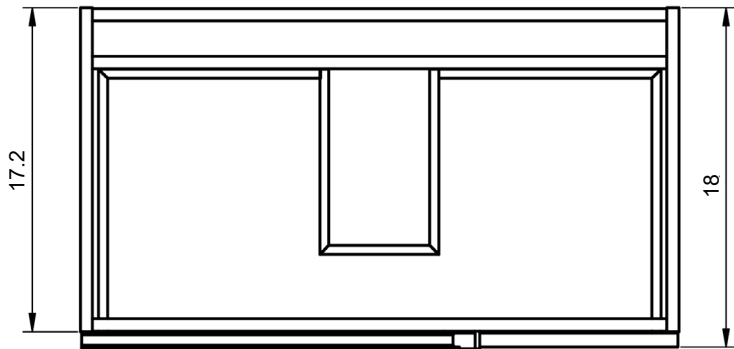

Valencia Finishes

Matt lacquered:

Laminated:

Valencia Dimensions

Vanities

Depth 18 in.

Tall Unit

Depth 10.8 in.
Reversible

24" Single Drawer Vanity

B-B (1 : 8)

32" Single Drawer Vanity

B-B (1 : 8)

40" Single Drawer Vanity

B-B (1 : 10)

24" Single Drawer + Shelf Vanity

32" Single Drawer + Shelf Vanity

40" Single Drawer + Shelf Vanity

Tall unit

Left

Right

* REVERSIBLE

Ceramic Sinks

FLAT

CERAMIC SINK TECHNICAL

Material: Ceramic
Finish: White
Bowl Depth: 6.8"
Sink Thickness: 3/4"
Bowl Width: 18.4

MEASUREMENTS

24"

24" Reduced Depth

28"

32"

32" Reduced Depth

32" Right Side Sink