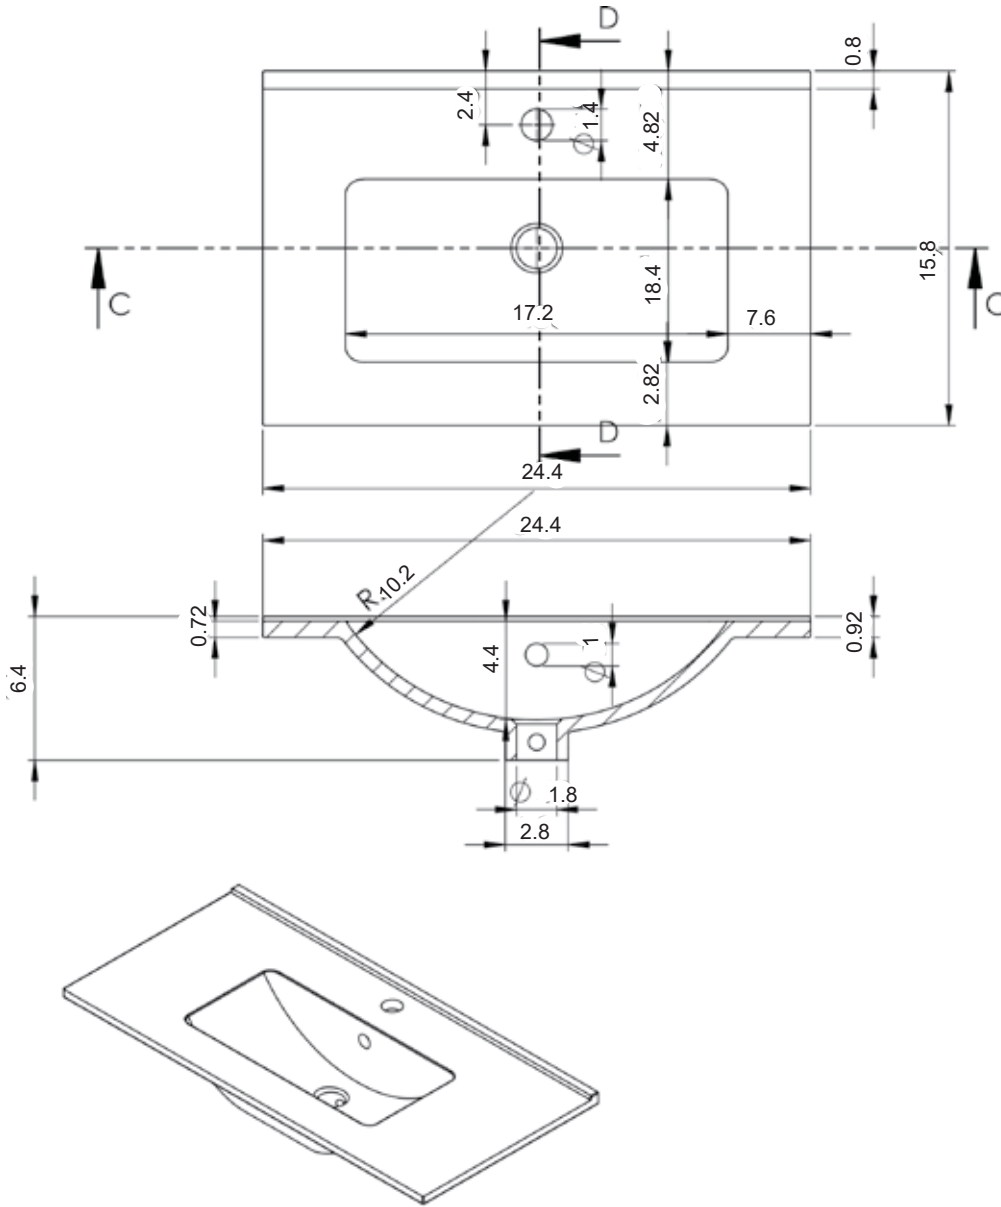

Valencia Finishes

Matt lacquered:

Laminated:

Valencia Dimensions

Vanities

Depth 18 in.

Tall Unit

Depth 10.8 in.
Reversible

40" Single Drawer + Shelf Vanity

Tall unit

Left

Right

* REVERSIBLE

Ceramic Sinks

FLAT

CERAMIC SINK TECHNICAL

Material: Ceramic
Finish: White
Bowl Depth: 6.8"
Sink Thickness: 3/4"
Bowl Width: 18.4

MEASUREMENTS

24"

24" Reduced Depth

28"

32"

32" Reduced Depth

32" Right Side Sink

32" Left Side Sink

36" Right Side Sink

36" Left Side Sink

40"

40" Right Side Sink

40" Left Side Sink

48"

48" Right Side Sink