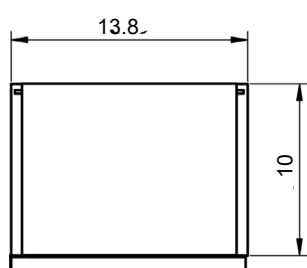

Valencia Finishes

Matt lacquered:

Laminated:

Valencia Dimensions

Vanities

Depth 18 in.

Tall Unit

Depth 10.8 in.
Reversible

24" Single Drawer Vanity

B-B (1 : 8)

32" Single Drawer Vanity

B-B (1 : 8)

40" Single Drawer Vanity

B-B (1 : 10)

24" Single Drawer + Shelf Vanity

32" Single Drawer + Shelf Vanity

40" Single Drawer + Shelf Vanity

Tall unit

Left

Right

* REVERSIBLE

Ceramic Sinks

FLAT

CERAMIC SINK TECHNICAL

Material: Ceramic
Finish: White
Bowl Depth: 6.8"
Sink Thickness: 3/4"
Bowl Width: 18.4

MEASUREMENTS

24"

24" Reduced Depth

28"

32"

32" Reduced Depth

32" Right Side Sink