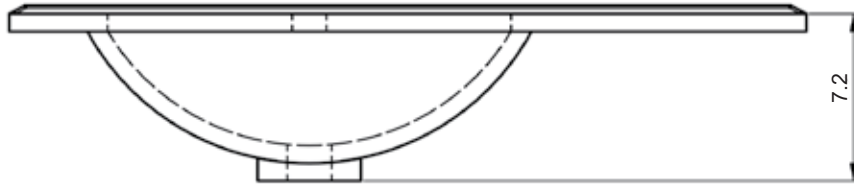

40" Single Drawer + Shelf Vanity

Tall unit

Left

Right

* REVERSIBLE

Ceramic Sinks

FLAT

CERAMIC SINK TECHNICAL

Material: Ceramic
Finish: White
Bowl Depth: 6.8"
Sink Thickness: 3/4"
Bowl Width: 18.4

MEASUREMENTS

24"

24" Reduced Depth

28"

32"

32" Reduced Depth

32" Right Side Sink

32" Left Side Sink

36" Right Side Sink

36" Left Side Sink

40"

40" Right Side Sink

40" Left Side Sink

48"

48" Right Side Sink