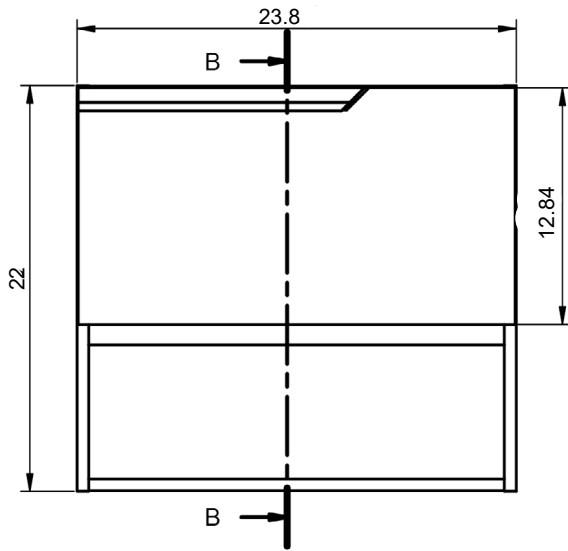

Valencia Finishes

Matt lacquered:

Laminated:

Valencia Dimensions

Vanities

Depth 18 in.

Tall Unit

Depth 10.8 in.
Reversible

24" Single Drawer Vanity

B-B (1 : 8)

32" Single Drawer Vanity

B-B (1 : 8)

40" Single Drawer Vanity

B-B (1 : 10)

24" Single Drawer + Shelf Vanity

32" Single Drawer + Shelf Vanity

40" Single Drawer + Shelf Vanity

Tall unit

Left

Right

* REVERSIBLE

Ceramic Sinks

FLAT

CERAMIC SINK TECHNICAL

Material: Ceramic
Finish: White
Bowl Depth: 6.8"
Sink Thickness: 3/4"
Bowl Width: 18.4

MEASUREMENTS

24"

24" Reduced Depth

28"

32"

32" Reduced Depth

32" Right Side Sink