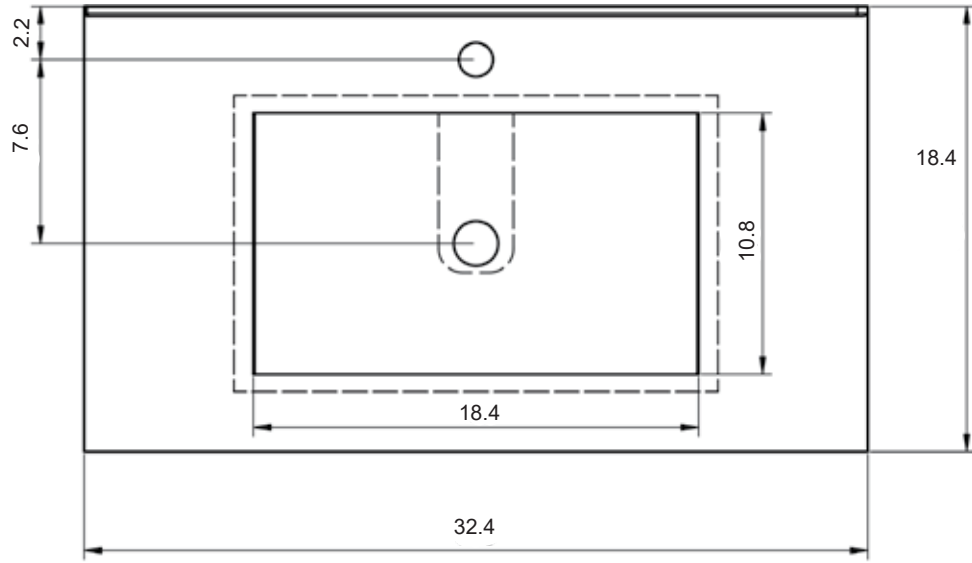

Valencia Finishes

Matt lacquered:

Laminated:

Valencia Dimensions

Vanities

Depth 18 in.

Tall Unit

Depth 10.8 in.
Reversible

40" Single Drawer + Shelf Vanity

Tall unit

Left

Right

* REVERSIBLE

Ceramic Sinks

FLAT

CERAMIC SINK TECHNICAL

Material: Ceramic
Finish: White
Bowl Depth: 6.8"
Sink Thickness: 3/4"
Bowl Width: 18.4

MEASUREMENTS

24"

24" Reduced Depth

28"

32"

32" Reduced Depth

32" Right Side Sink

32" Left Side Sink

36" Right Side Sink

36" Left Side Sink

40"

40" Right Side Sink

40" Left Side Sink

48"

48" Right Side Sink