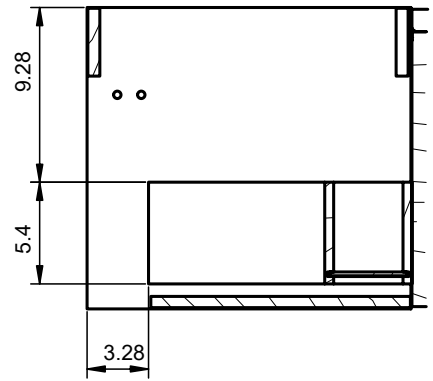

Valencia Finishes

Matt lacquered:

Laminated:

Valencia Dimensions

Vanities

Depth 18 in.

Tall Unit

Depth 10.8 in.
Reversible

24" Single Drawer Vanity

B-B (1 : 8)

32" Single Drawer Vanity

B-B (1 : 8)

40" Single Drawer Vanity

B-B (1 : 10)

24" Single Drawer + Shelf Vanity

32" Single Drawer + Shelf Vanity

40" Single Drawer + Shelf Vanity

Tall unit

Left

Right

* REVERSIBLE

Ceramic Sinks

FLAT

CERAMIC SINK TECHNICAL

Material: Ceramic
Finish: White
Bowl Depth: 6.8"
Sink Thickness: 3/4"
Bowl Width: 18.4

MEASUREMENTS

24"

24" Reduced Depth

28"

32"

32" Reduced Depth

32" Right Side Sink