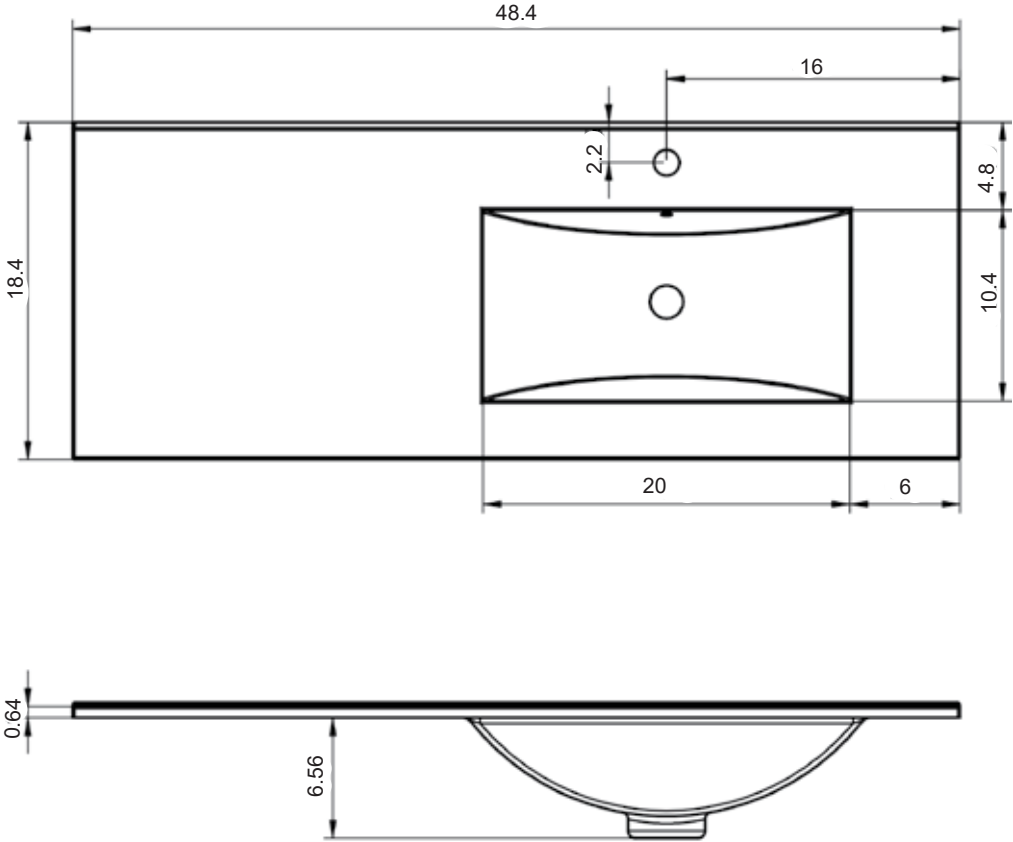

48" 2 Drawer Vision Vanity - Center Sink

48" 2 Drawer Vision Vanity - Double Sink

48" 2 Drawer Vision Vanity - Right Side Sink

48" 2 Drawer Vision Vanity - Left Side Sink

Vision Towers

Ceramic Sinks

FLAT

CERAMIC SINK TECHNICAL

Material: Ceramic
Finish: White
Bowl Depth: 6.8"
Sink Thickness: 3/4"
Bowl Width: 18.4

MEASUREMENTS

24"

24" Reduced Depth

28"

32"

32" Reduced Depth

32" Right Side Sink

32" Left Side Sink

36" Right Side Sink

36" Left Side Sink

40"

40" Right Side Sink

40" Left Side Sink

48"

48" Double Sink

48" Right Side Sink

48" Right Side Sink

64" Left Side Sink