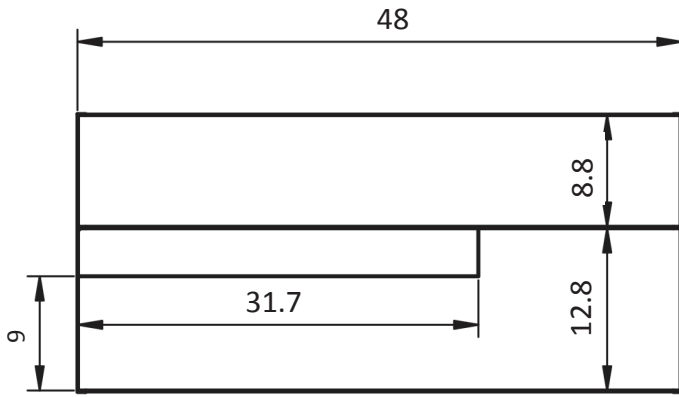

Gris

Negro

Vision Measurements

Vanities

Depth 18

Accessories

Depth 10.8

24" 2 Door Vision Vanity

32" 2 Door Vision Vanity

24" 2 Drawer Vision Vanity

32" 2 Drawer Vision Vanity

40" 2 Drawer_Vision Vanity - Center Sink

40" 2 Drawer Vision Vanity - Right Side Sink

40" 2 Drawer Vision Vanity - Left Side Sink

48" 2 Drawer Vision Vanity - Center Sink

48" 2 Drawer Vision Vanity - Double Sink

48" 2 Drawer Vision Vanity - Right Side Sink

48" 2 Drawer Vision Vanity - Left Side Sink

Vision Towers

Ceramic Sinks

FLAT

CERAMIC SINK TECHNICAL

Material: Ceramic
Finish: White
Bowl Depth: 6.8"
Sink Thickness: 3/4"
Bowl Width: 18.4

MEASUREMENTS

24"

24" Reduced Depth

28"

32"

32" Reduced Depth

32" Right Side Sink