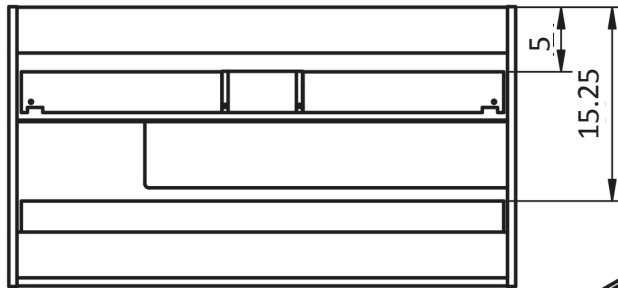

32" 2 Door Vision Vanity

24" 2 Drawer Vision Vanity

32" 2 Drawer Vision Vanity

40" 2 Drawer_Vision Vanity - Center Sink

40" 2 Drawer Vision Vanity - Right Side Sink

40" 2 Drawer Vision Vanity - Left Side Sink

48" 2 Drawer Vision Vanity - Center Sink

48" 2 Drawer Vision Vanity - Double Sink

48" 2 Drawer Vision Vanity - Right Side Sink

48" 2 Drawer Vision Vanity - Left Side Sink

Vision Towers

Ceramic Sinks

FLAT

CERAMIC SINK TECHNICAL

Material: Ceramic
Finish: White
Bowl Depth: 6.8"
Sink Thickness: 3/4"
Bowl Width: 18.4

MEASUREMENTS

24"

24" Reduced Depth

28"

32"

32" Reduced Depth

32" Right Side Sink