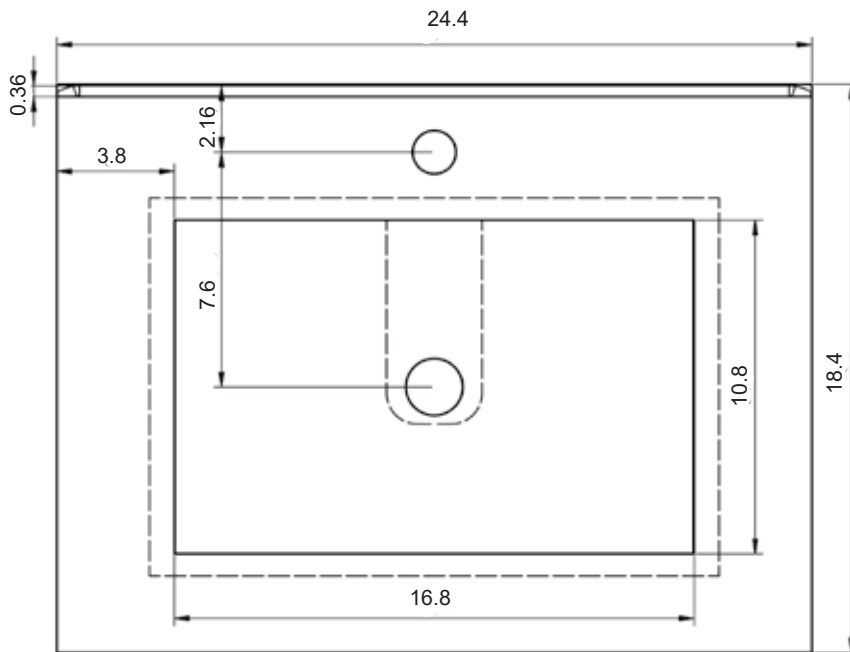

48" 2 Drawer Vision Vanity - Center Sink

48" 2 Drawer Vision Vanity - Double Sink

48" 2 Drawer Vision Vanity - Right Side Sink

48" 2 Drawer Vision Vanity - Left Side Sink

Vision Towers

Ceramic Sinks

FLAT

CERAMIC SINK TECHNICAL

Material: Ceramic
Finish: White
Bowl Depth: 6.8"
Sink Thickness: 3/4"
Bowl Width: 18.4

MEASUREMENTS

24"

24" Reduced Depth

28"

32"

32" Reduced Depth

32" Right Side Sink

32" Left Side Sink

36" Right Side Sink

36" Left Side Sink

40"

40" Right Side Sink

40" Left Side Sink

48"

48" Double Sink

48" Right Side Sink

48" Right Side Sink

64" Left Side Sink