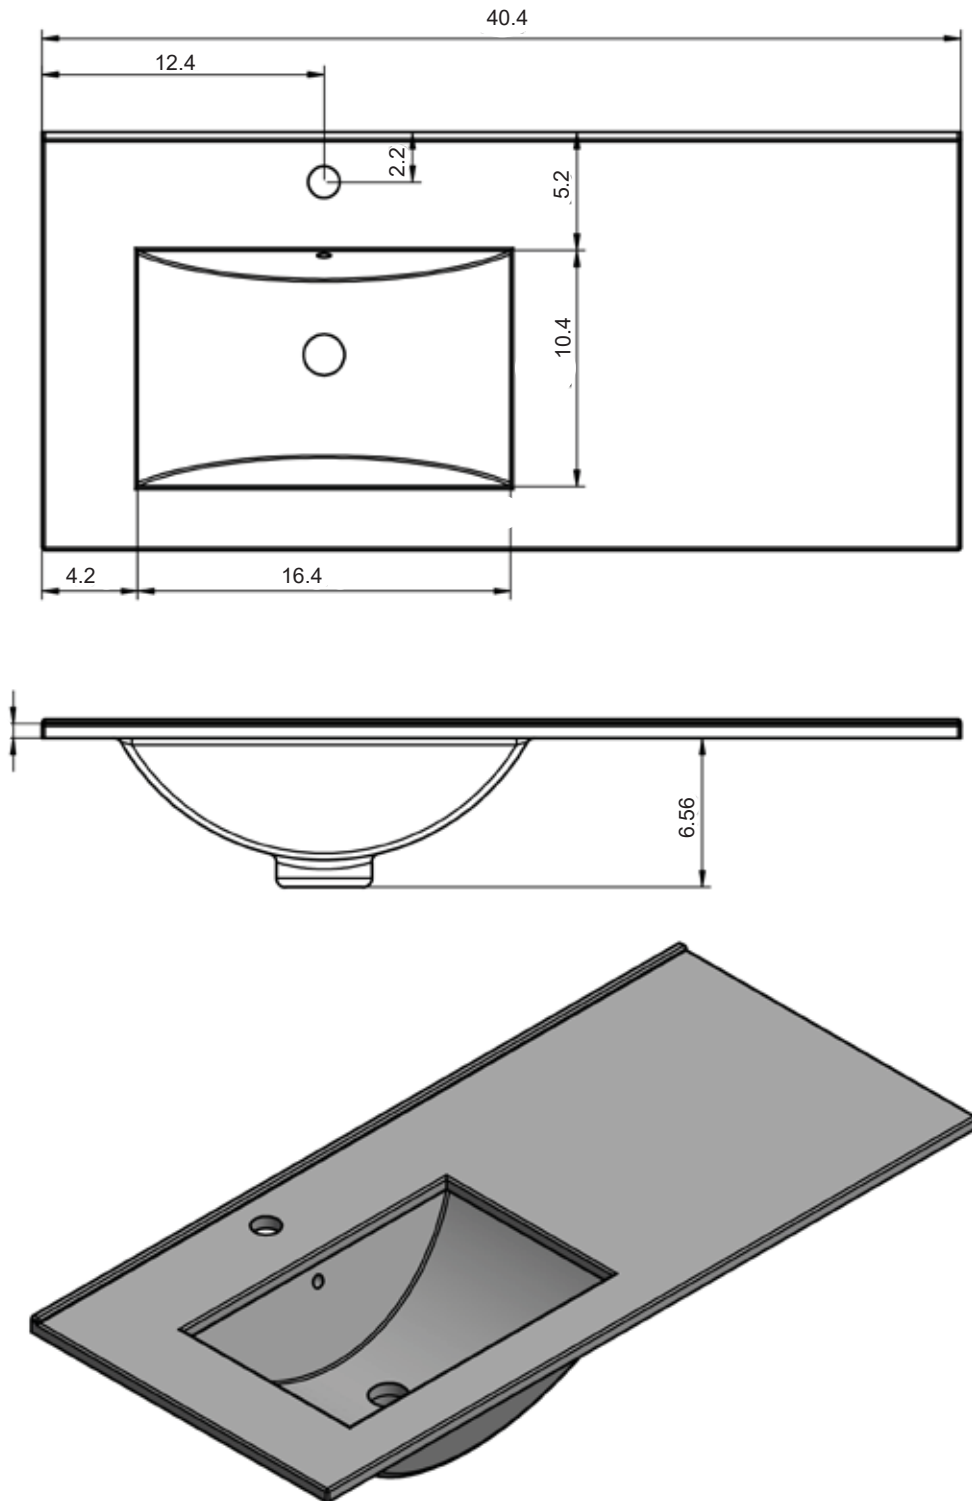

48" 2 Drawer Vision Vanity - Center Sink

48" 2 Drawer Vision Vanity - Double Sink

48" 2 Drawer Vision Vanity - Right Side Sink

48" 2 Drawer Vision Vanity - Left Side Sink

Vision Towers

Ceramic Sinks

FLAT

CERAMIC SINK TECHNICAL

Material: Ceramic
Finish: White
Bowl Depth: 6.8"
Sink Thickness: 3/4"
Bowl Width: 18.4

MEASUREMENTS

24"

24" Reduced Depth

28"

32"

32" Reduced Depth

32" Right Side Sink

32" Left Side Sink

36" Right Side Sink

36" Left Side Sink

40"

40" Right Side Sink

40" Left Side Sink

48"

48" Double Sink

48" Right Side Sink

48" Right Side Sink

64" Left Side Sink