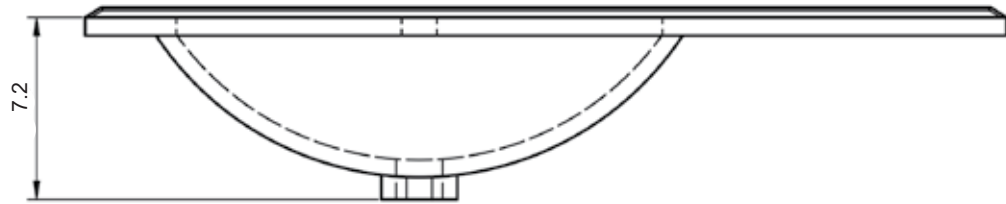

Material: Ceramic
Finish: White
Bowl Depth: 6.8"
Sink Thickness: 3/4"
Bowl Width: 18.4

MEASUREMENTS

24"

24" Reduced Depth

28"

32"

32" Reduced Depth

32" Right Side Sink

32" Left Side Sink

36" Right Side Sink

36" Left Side Sink

40"

40" Right Side Sink

40" Left Side Sink

48"

48" Double Sink