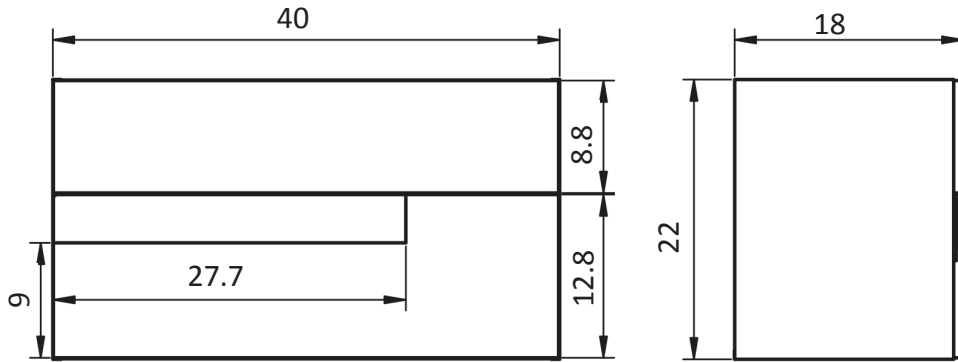

Gris

Negro

Vision Measurements

Vanities

Depth 18

Accessories

Depth 10.8

24" 2 Door Vision Vanity

32" 2 Door Vision Vanity

24" 2 Drawer Vision Vanity

32" 2 Drawer Vision Vanity

40" 2 Drawer_Vision Vanity - Center Sink

40" 2 Drawer Vision Vanity - Right Side Sink

40" 2 Drawer Vision Vanity - Left Side Sink

48" 2 Drawer Vision Vanity - Center Sink

48" 2 Drawer Vision Vanity - Double Sink

48" 2 Drawer Vision Vanity - Right Side Sink

48" 2 Drawer Vision Vanity - Left Side Sink

Vision Towers

Ceramic Sinks

FLAT

CERAMIC SINK TECHNICAL

Material: Ceramic
Finish: White
Bowl Depth: 6.8"
Sink Thickness: 3/4"
Bowl Width: 18.4

MEASUREMENTS

24"

24" Reduced Depth

28"

32"

32" Reduced Depth

32" Right Side Sink