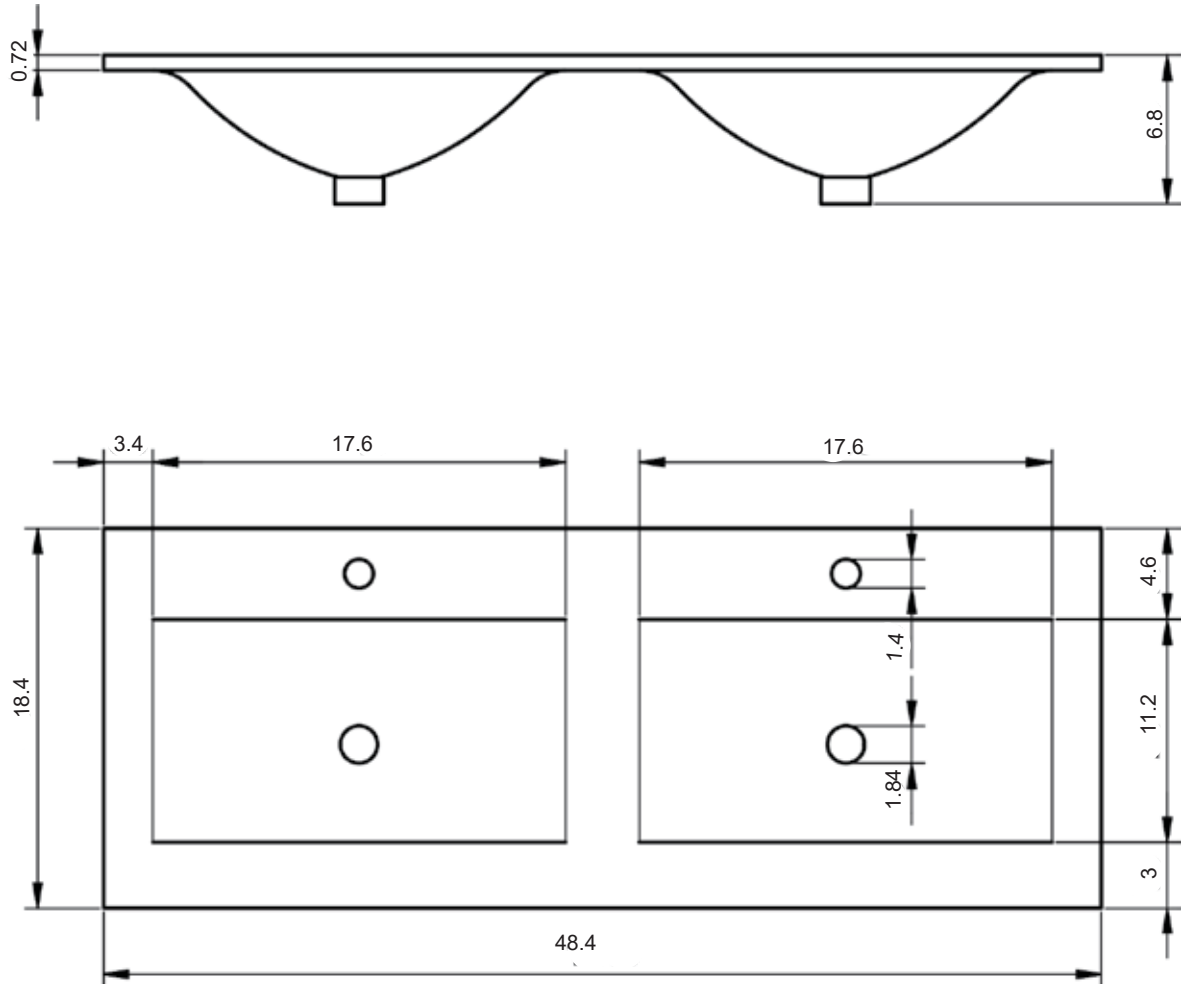

48" 2 Drawer Vision Vanity - Center Sink

48" 2 Drawer Vision Vanity - Double Sink

48" 2 Drawer Vision Vanity - Right Side Sink

48" 2 Drawer Vision Vanity - Left Side Sink

Vision Towers

Ceramic Sinks

FLAT

CERAMIC SINK TECHNICAL

Material: Ceramic
Finish: White
Bowl Depth: 6.8"
Sink Thickness: 3/4"
Bowl Width: 18.4

MEASUREMENTS

24"

24" Reduced Depth

28"

32"

32" Reduced Depth

32" Right Side Sink

32" Left Side Sink

36" Right Side Sink

36" Left Side Sink

40"

40" Right Side Sink

40" Left Side Sink

48"

48" Double Sink

48" Right Side Sink

48" Right Side Sink

64" Left Side Sink