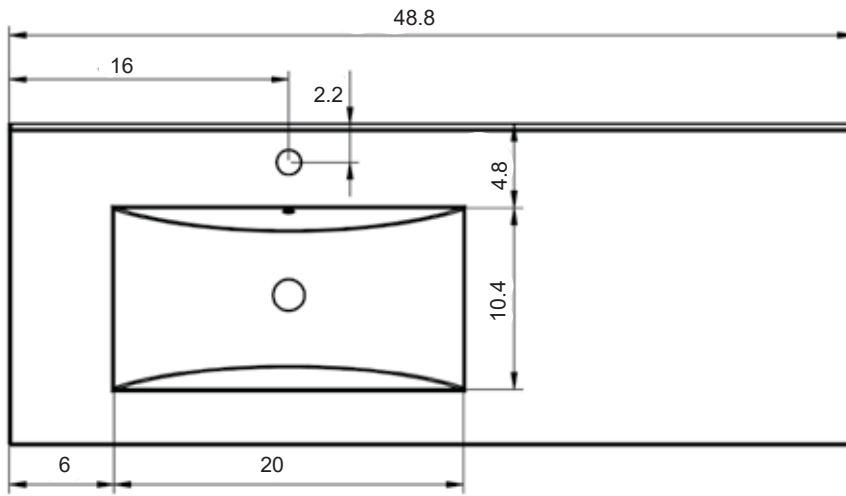

Gris

Negro

Vision Measurements

Vanities

Depth 18

Accessories

Depth 10.8

24" 2 Door Vision Vanity

Material: Ceramic
Finish: White
Bowl Depth: 6.8"
Sink Thickness: 3/4"
Bowl Width: 18.4

MEASUREMENTS

24"

24" Reduced Depth

28"

32"

32" Reduced Depth

32" Right Side Sink

32" Left Side Sink

36" Right Side Sink

36" Left Side Sink

40"

40" Right Side Sink

40" Left Side Sink

48"

48" Double Sink

48" Right Side Sink

48" Right Side Sink

64" Left Side Sink