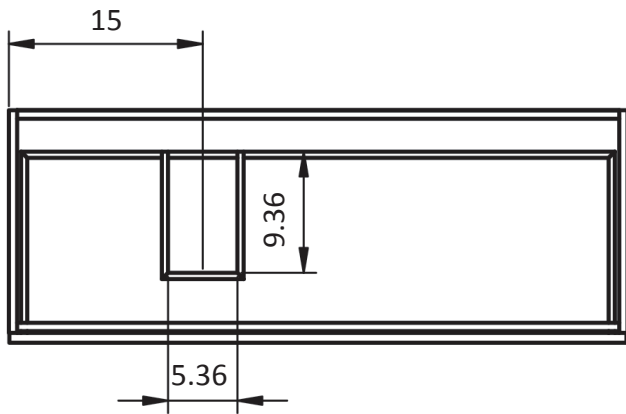

48" 2 Drawer Vision Vanity - Center Sink

48" 2 Drawer Vision Vanity - Double Sink

48" 2 Drawer Vision Vanity - Right Side Sink

48" 2 Drawer Vision Vanity - Left Side Sink

Vision Towers

Ceramic Sinks

FLAT

CERAMIC SINK TECHNICAL

Material: Ceramic
Finish: White
Bowl Depth: 6.8"
Sink Thickness: 3/4"
Bowl Width: 18.4

MEASUREMENTS

24"

24" Reduced Depth

28"

32"

32" Reduced Depth

32" Right Side Sink