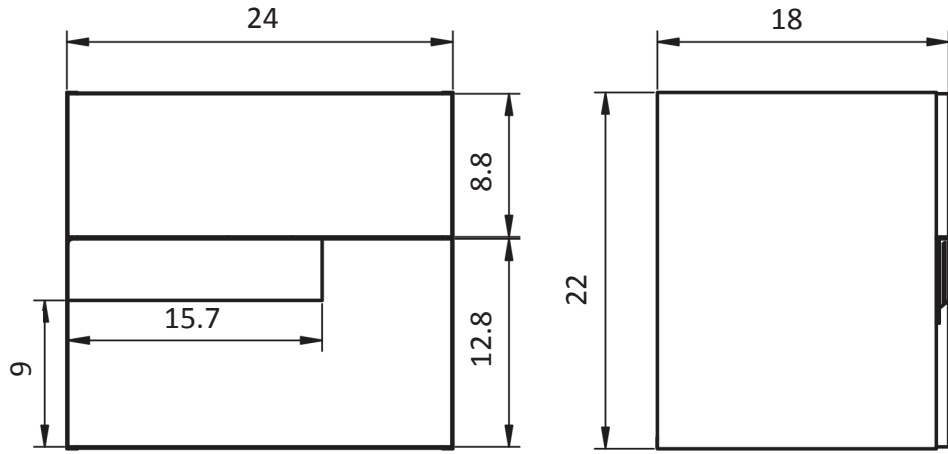

Gris

Negro

Vision Measurements

Vanities

Depth 18

Accessories

Depth 10.8

24" 2 Door Vision Vanity

32" 2 Door Vision Vanity

24" 2 Drawer Vision Vanity

32" 2 Drawer Vision Vanity

40" 2 Drawer_Vision Vanity - Center Sink

40" 2 Drawer Vision Vanity - Right Side Sink

40" 2 Drawer Vision Vanity - Left Side Sink

Material: Ceramic
Finish: White
Bowl Depth: 6.8"
Sink Thickness: 3/4"
Bowl Width: 18.4

MEASUREMENTS

24"

24" Reduced Depth

28"

32"

32" Reduced Depth

32" Right Side Sink