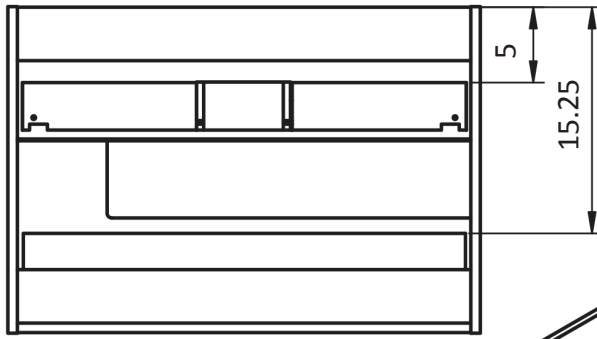

32" 2 Drawer Vision Vanity