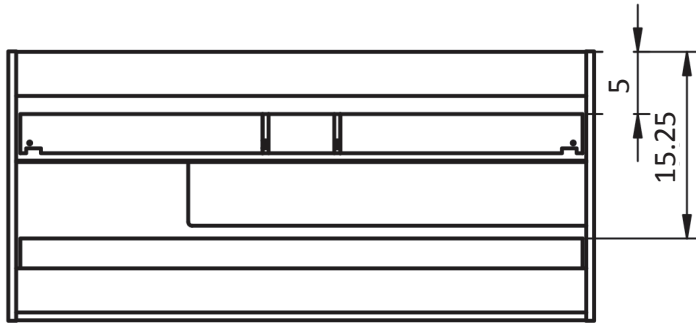

32" 2 Door Vision Vanity

24" 2 Drawer Vision Vanity

32" 2 Drawer Vision Vanity

40" 2 Drawer_Vision Vanity - Center Sink

40" 2 Drawer Vision Vanity - Right Side Sink

40" 2 Drawer Vision Vanity - Left Side Sink

48" 2 Drawer Vision Vanity - Center Sink

48" 2 Drawer Vision Vanity - Double Sink

48" 2 Drawer Vision Vanity - Right Side Sink

48" 2 Drawer Vision Vanity - Left Side Sink

Vision Towers

Ceramic Sinks

FLAT

CERAMIC SINK TECHNICAL

Material: Ceramic
Finish: White
Bowl Depth: 6.8"
Sink Thickness: 3/4"
Bowl Width: 18.4

MEASUREMENTS

24"

24" Reduced Depth

28"

32"

32" Reduced Depth

32" Right Side Sink