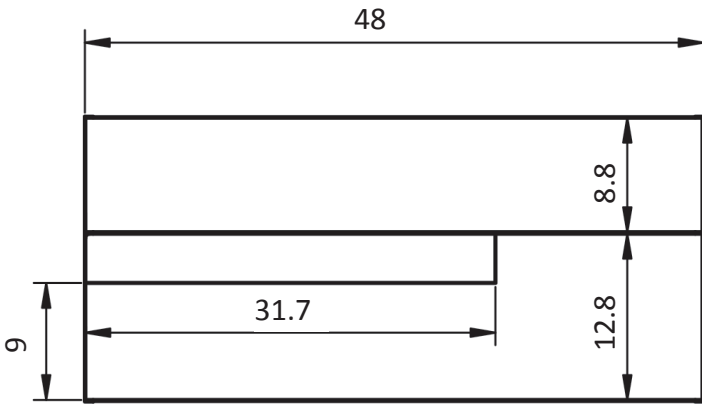

48" 2 Drawer Vision Vanity - Center Sink

48" 2 Drawer Vision Vanity - Double Sink

48" 2 Drawer Vision Vanity - Right Side Sink

48" 2 Drawer Vision Vanity - Left Side Sink

Vision Towers

Ceramic Sinks

FLAT

CERAMIC SINK TECHNICAL

Material: Ceramic
Finish: White
Bowl Depth: 6.8"
Sink Thickness: 3/4"
Bowl Width: 18.4

MEASUREMENTS

24"

24" Reduced Depth

28"

32"

32" Reduced Depth

32" Right Side Sink