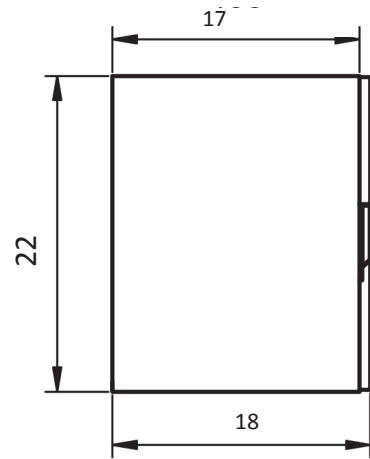

Gris

Negro

Vision Measurements

Vanities

Depth 18

Accessories

Depth 10.8

24" 2 Door Vision Vanity

32" 2 Door Vision Vanity

24" 2 Drawer Vision Vanity

32" 2 Drawer Vision Vanity

40" 2 Drawer_Vision Vanity - Center Sink

40" 2 Drawer Vision Vanity - Right Side Sink

40" 2 Drawer Vision Vanity - Left Side Sink

48" 2 Drawer Vision Vanity - Center Sink

48" 2 Drawer Vision Vanity - Double Sink

48" 2 Drawer Vision Vanity - Right Side Sink

48" 2 Drawer Vision Vanity - Left Side Sink

Vision Towers

Ceramic Sinks

FLAT

CERAMIC SINK TECHNICAL

Material: Ceramic
Finish: White
Bowl Depth: 6.8"
Sink Thickness: 3/4"
Bowl Width: 18.4

MEASUREMENTS

24"

24" Reduced Depth

28"

32"

32" Reduced Depth

32" Right Side Sink