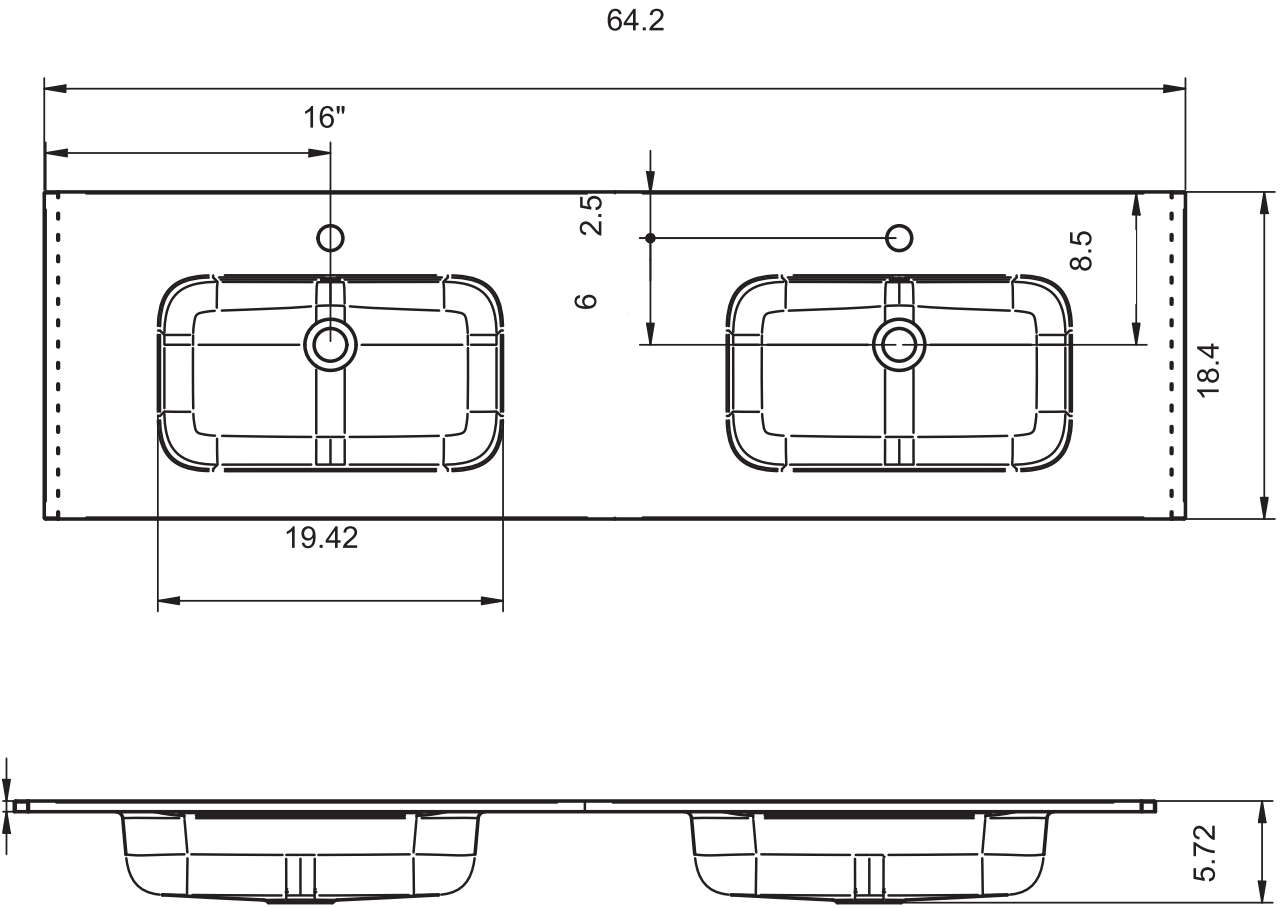

Gris

Negro

Vision Measurements

Vanities

Depth 18

Accessories

Depth 10.8

24" 2 Door Vision Vanity

Material: Ceramic
Finish: White
Bowl Depth: 6.8"
Sink Thickness: 3/4"
Bowl Width: 18.4

MEASUREMENTS

24"

24" Reduced Depth

28"

32"

32" Reduced Depth

32" Right Side Sink

32" Left Side Sink

36" Right Side Sink

36" Left Side Sink

40"

40" Right Side Sink

40" Left Side Sink

48"

48" Double Sink

48" Right Side Sink

48" Right Side Sink

64" Left Side Sink