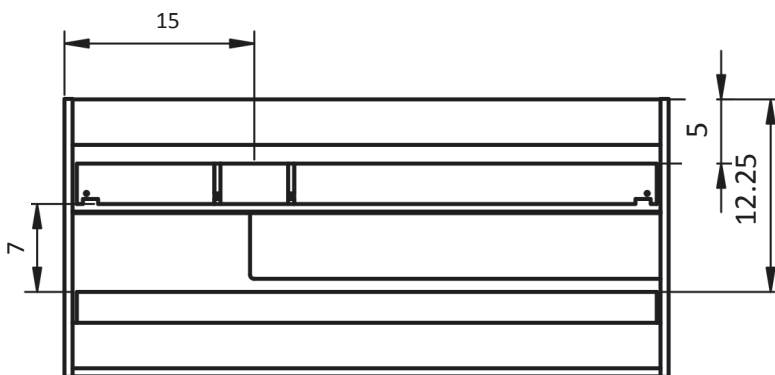

32" 2 Door Vision Vanity

24" 2 Drawer Vision Vanity

32" 2 Drawer Vision Vanity

40" 2 Drawer_Vision Vanity - Center Sink

40" 2 Drawer Vision Vanity - Right Side Sink

40" 2 Drawer Vision Vanity - Left Side Sink

48" 2 Drawer Vision Vanity - Center Sink

48" 2 Drawer Vision Vanity - Double Sink

48" 2 Drawer Vision Vanity - Right Side Sink

48" 2 Drawer Vision Vanity - Left Side Sink

Vision Towers

Ceramic Sinks

FLAT

CERAMIC SINK TECHNICAL

Material: Ceramic
Finish: White
Bowl Depth: 6.8"
Sink Thickness: 3/4"
Bowl Width: 18.4

MEASUREMENTS

24"

24" Reduced Depth

28"

32"

32" Reduced Depth

32" Right Side Sink