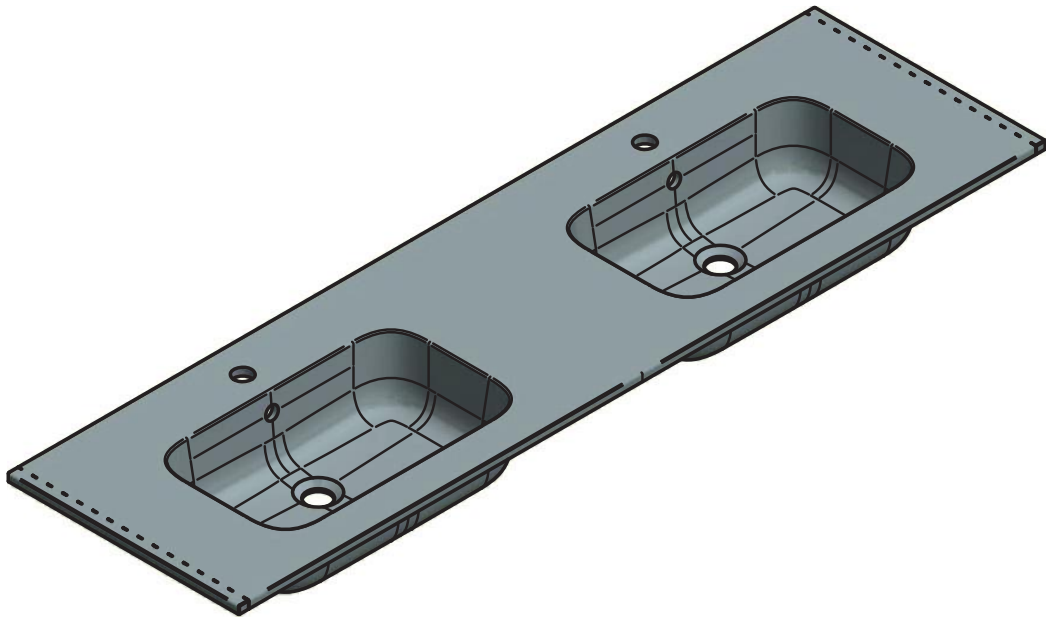

Material: Ceramic
Finish: White
Bowl Depth: 6.8"
Sink Thickness: 3/4"
Bowl Width: 18.4

MEASUREMENTS

24"

24" Reduced Depth

28"

32"

32" Reduced Depth

32" Right Side Sink

32" Left Side Sink

36" Right Side Sink

36" Left Side Sink

40"

40" Right Side Sink

40" Left Side Sink

48"

48" Double Sink

48" Right Side Sink

48" Right Side Sink

64" Left Side Sink