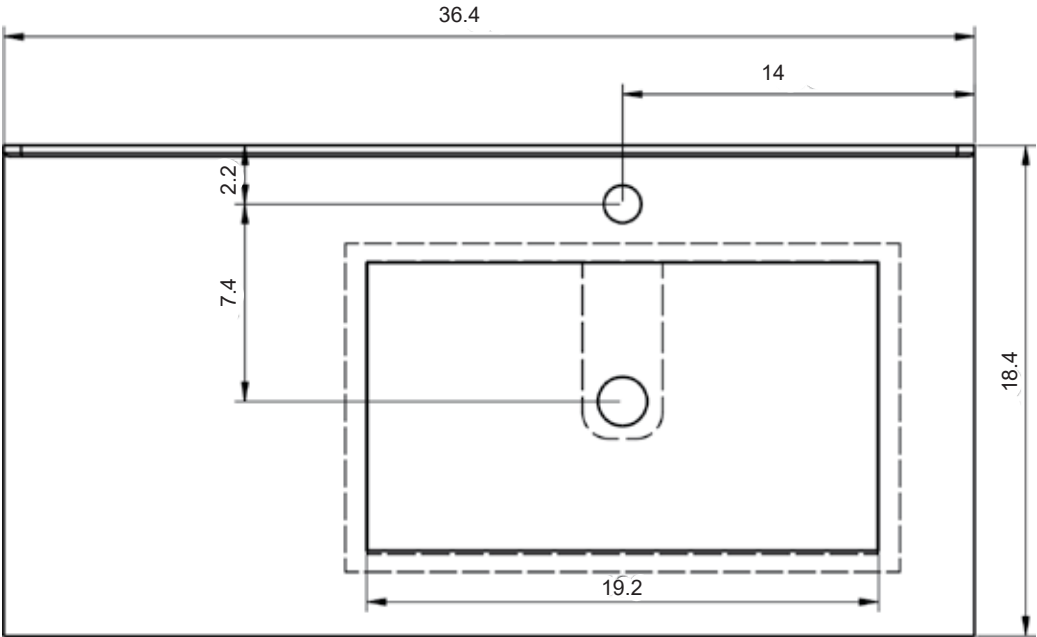

48" 2 Drawer Vision Vanity - Center Sink

48" 2 Drawer Vision Vanity - Double Sink

48" 2 Drawer Vision Vanity - Right Side Sink

48" 2 Drawer Vision Vanity - Left Side Sink

Vision Towers

Ceramic Sinks

FLAT

CERAMIC SINK TECHNICAL

Material: Ceramic
Finish: White
Bowl Depth: 6.8"
Sink Thickness: 3/4"
Bowl Width: 18.4

MEASUREMENTS

24"

24" Reduced Depth

28"

32"

32" Reduced Depth

32" Right Side Sink

32" Left Side Sink

36" Right Side Sink

36" Left Side Sink

40"

40" Right Side Sink

40" Left Side Sink

48"

48" Double Sink

48" Right Side Sink

48" Right Side Sink

64" Left Side Sink