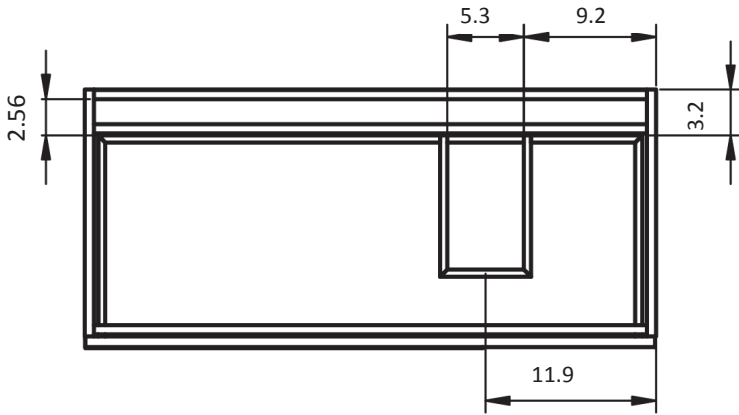

Gris

Negro

Vision Measurements

Vanities

Depth 18

Accessories

Depth 10.8

24" 2 Door Vision Vanity

32" 2 Door Vision Vanity

24" 2 Drawer Vision Vanity

32" 2 Drawer Vision Vanity

40" 2 Drawer_Vision Vanity - Center Sink

40" 2 Drawer Vision Vanity - Right Side Sink

40" 2 Drawer Vision Vanity - Left Side Sink

48" 2 Drawer Vision Vanity - Center Sink

48" 2 Drawer Vision Vanity - Double Sink

48" 2 Drawer Vision Vanity - Right Side Sink

48" 2 Drawer Vision Vanity - Left Side Sink

Vision Towers

Ceramic Sinks

FLAT

CERAMIC SINK TECHNICAL

Material: Ceramic
Finish: White
Bowl Depth: 6.8"
Sink Thickness: 3/4"
Bowl Width: 18.4

MEASUREMENTS

24"

24" Reduced Depth

28"

32"

32" Reduced Depth

32" Right Side Sink