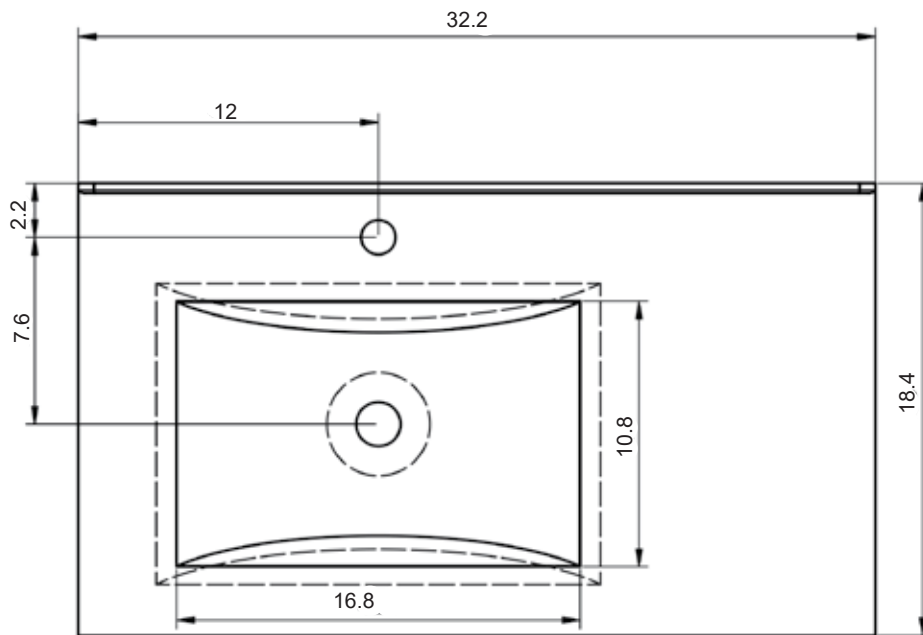

48" 2 Drawer Vision Vanity - Center Sink

48" 2 Drawer Vision Vanity - Double Sink

48" 2 Drawer Vision Vanity - Right Side Sink

48" 2 Drawer Vision Vanity - Left Side Sink

Vision Towers

Ceramic Sinks

FLAT

CERAMIC SINK TECHNICAL

Material: Ceramic
Finish: White
Bowl Depth: 6.8"
Sink Thickness: 3/4"
Bowl Width: 18.4

MEASUREMENTS

24"

24" Reduced Depth

28"

32"

32" Reduced Depth

32" Right Side Sink

32" Left Side Sink

36" Right Side Sink

36" Left Side Sink

40"

40" Right Side Sink

40" Left Side Sink

48"

48" Double Sink

48" Right Side Sink

48" Right Side Sink

64" Left Side Sink