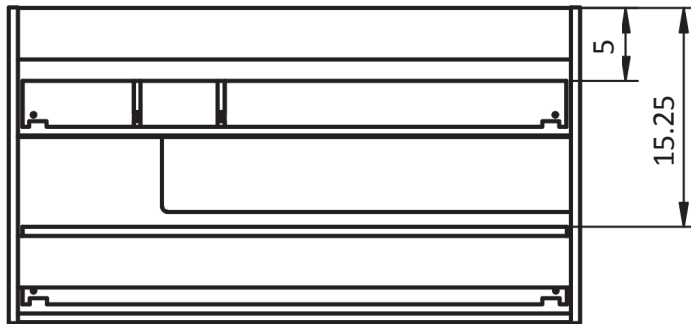

32" 2 Door Vision Vanity

24" 2 Drawer Vision Vanity

32" 2 Drawer Vision Vanity

40" 2 Drawer_Vision Vanity - Center Sink

40" 2 Drawer Vision Vanity - Right Side Sink

40" 2 Drawer Vision Vanity - Left Side Sink

48" 2 Drawer Vision Vanity - Center Sink

48" 2 Drawer Vision Vanity - Double Sink

48" 2 Drawer Vision Vanity - Right Side Sink

48" 2 Drawer Vision Vanity - Left Side Sink

Vision Towers

Ceramic Sinks

FLAT

CERAMIC SINK TECHNICAL

Material: Ceramic
Finish: White
Bowl Depth: 6.8"
Sink Thickness: 3/4"
Bowl Width: 18.4

MEASUREMENTS

24"

24" Reduced Depth

28"

32"

32" Reduced Depth

32" Right Side Sink