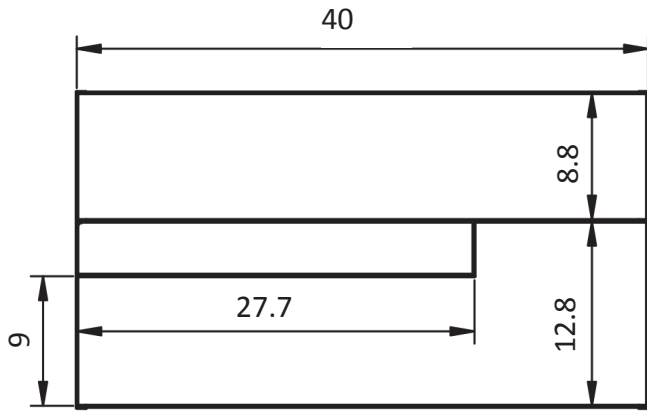

Gris

Negro

Vision Measurements

Vanities

Depth 18

Accessories

Depth 10.8

24" 2 Door Vision Vanity

32" 2 Door Vision Vanity

24" 2 Drawer Vision Vanity

32" 2 Drawer Vision Vanity

40" 2 Drawer_Vision Vanity - Center Sink

40" 2 Drawer Vision Vanity - Right Side Sink

40" 2 Drawer Vision Vanity - Left Side Sink

48" 2 Drawer Vision Vanity - Center Sink

48" 2 Drawer Vision Vanity - Double Sink

48" 2 Drawer Vision Vanity - Right Side Sink

48" 2 Drawer Vision Vanity - Left Side Sink

Vision Towers

Ceramic Sinks

FLAT

CERAMIC SINK TECHNICAL

Material: Ceramic
Finish: White
Bowl Depth: 6.8"
Sink Thickness: 3/4"
Bowl Width: 18.4

MEASUREMENTS

24"

24" Reduced Depth

28"

32"

32" Reduced Depth

32" Right Side Sink