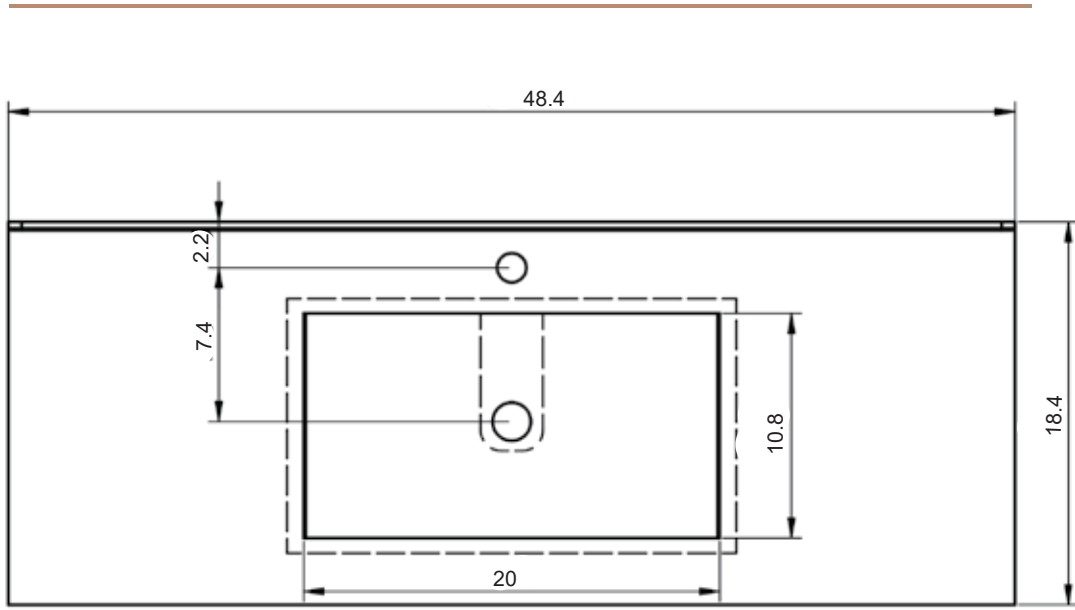

Gris

Negro

Vision Measurements

Vanities

Depth 18

Accessories

Depth 10.8

24" 2 Door Vision Vanity

Material: Ceramic
Finish: White
Bowl Depth: 6.8"
Sink Thickness: 3/4"
Bowl Width: 18.4

MEASUREMENTS

24"

24" Reduced Depth

28"

32"

32" Reduced Depth

32" Right Side Sink

32" Left Side Sink

36" Right Side Sink

36" Left Side Sink

40"

40" Right Side Sink

40" Left Side Sink

48"

48" Double Sink

48" Right Side Sink

48" Right Side Sink

64" Left Side Sink