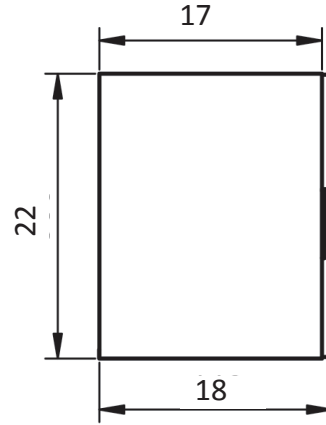

Gris

Negro

Vision Measurements

Vanities

Depth 18

Accessories

Depth 10.8

24" 2 Door Vision Vanity

32" 2 Door Vision Vanity

24" 2 Drawer Vision Vanity

32" 2 Drawer Vision Vanity

40" 2 Drawer_Vision Vanity - Center Sink

40" 2 Drawer Vision Vanity - Right Side Sink

40" 2 Drawer Vision Vanity - Left Side Sink

48" 2 Drawer Vision Vanity - Center Sink

48" 2 Drawer Vision Vanity - Double Sink

48" 2 Drawer Vision Vanity - Right Side Sink

48" 2 Drawer Vision Vanity - Left Side Sink

Vision Towers

Ceramic Sinks

FLAT

CERAMIC SINK TECHNICAL

Material: Ceramic
Finish: White
Bowl Depth: 6.8"
Sink Thickness: 3/4"
Bowl Width: 18.4

MEASUREMENTS

24"

24" Reduced Depth

28"

32"

32" Reduced Depth

32" Right Side Sink