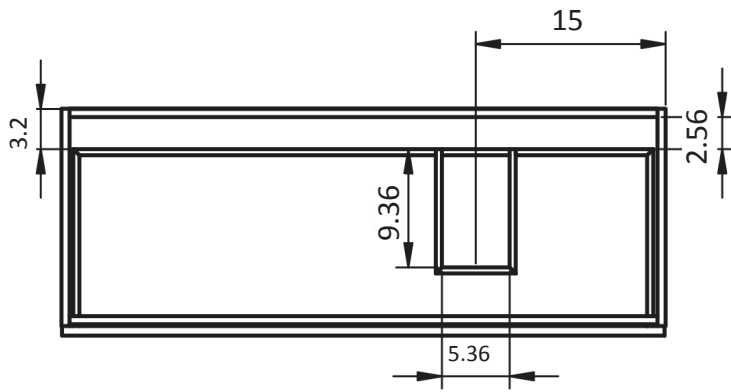

Gris

Negro

Vision Measurements

Vanities

Depth 18

Accessories

Depth 10.8

24" 2 Door Vision Vanity

32" 2 Door Vision Vanity

24" 2 Drawer Vision Vanity

32" 2 Drawer Vision Vanity

40" 2 Drawer_Vision Vanity - Center Sink

40" 2 Drawer Vision Vanity - Right Side Sink

40" 2 Drawer Vision Vanity - Left Side Sink

48" 2 Drawer Vision Vanity - Center Sink

48" 2 Drawer Vision Vanity - Double Sink

48" 2 Drawer Vision Vanity - Right Side Sink

48" 2 Drawer Vision Vanity - Left Side Sink

Vision Towers

Ceramic Sinks

FLAT

CERAMIC SINK TECHNICAL

Material: Ceramic
Finish: White
Bowl Depth: 6.8"
Sink Thickness: 3/4"
Bowl Width: 18.4

MEASUREMENTS

24"

24" Reduced Depth

28"

32"

32" Reduced Depth

32" Right Side Sink