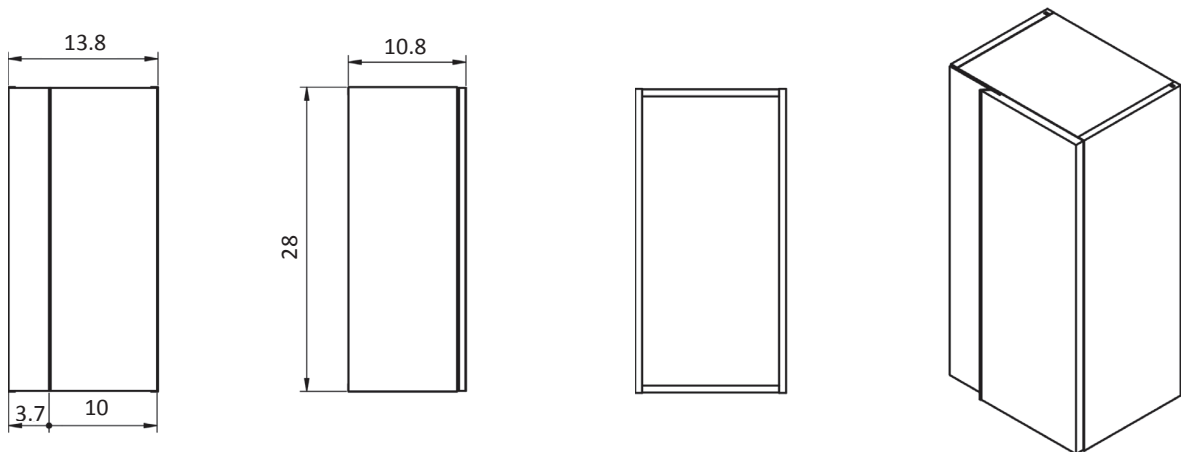

48" 2 Drawer Vision Vanity - Center Sink

48" 2 Drawer Vision Vanity - Double Sink

48" 2 Drawer Vision Vanity - Right Side Sink

48" 2 Drawer Vision Vanity - Left Side Sink

Vision Towers

Ceramic Sinks

FLAT

CERAMIC SINK TECHNICAL

Material: Ceramic
Finish: White
Bowl Depth: 6.8"
Sink Thickness: 3/4"
Bowl Width: 18.4

MEASUREMENTS

24"

24" Reduced Depth

28"

32"

32" Reduced Depth

32" Right Side Sink