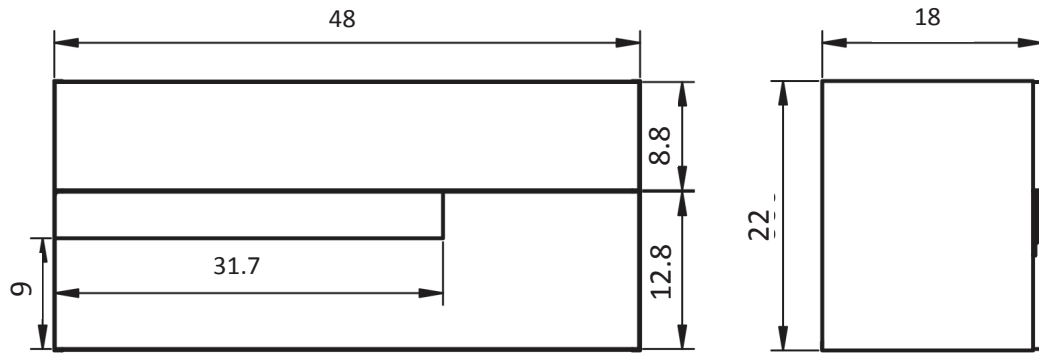

Gris

Negro

Vision Measurements

Vanities

Depth 18

Accessories

Depth 10.8

24" 2 Door Vision Vanity

32" 2 Door Vision Vanity

24" 2 Drawer Vision Vanity

32" 2 Drawer Vision Vanity

40" 2 Drawer_Vision Vanity - Center Sink

40" 2 Drawer Vision Vanity - Right Side Sink

40" 2 Drawer Vision Vanity - Left Side Sink

48" 2 Drawer Vision Vanity - Center Sink

48" 2 Drawer Vision Vanity - Double Sink

48" 2 Drawer Vision Vanity - Right Side Sink

48" 2 Drawer Vision Vanity - Left Side Sink

Vision Towers

Ceramic Sinks

FLAT

CERAMIC SINK TECHNICAL

Material: Ceramic
Finish: White
Bowl Depth: 6.8"
Sink Thickness: 3/4"
Bowl Width: 18.4

MEASUREMENTS

24"

24" Reduced Depth

28"

32"

32" Reduced Depth

32" Right Side Sink