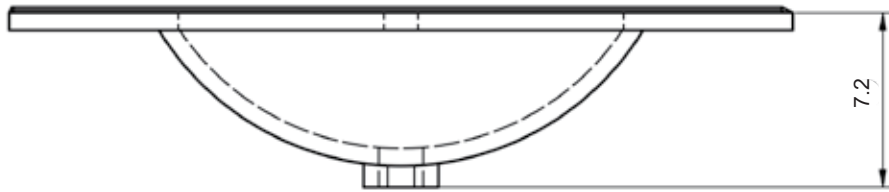

48" 2 Drawer Vision Vanity - Center Sink

48" 2 Drawer Vision Vanity - Double Sink

48" 2 Drawer Vision Vanity - Right Side Sink

48" 2 Drawer Vision Vanity - Left Side Sink

Vision Towers

Ceramic Sinks

FLAT

CERAMIC SINK TECHNICAL

Material: Ceramic
Finish: White
Bowl Depth: 6.8"
Sink Thickness: 3/4"
Bowl Width: 18.4

MEASUREMENTS

24"

24" Reduced Depth

28"

32"

32" Reduced Depth

32" Right Side Sink

32" Left Side Sink

36" Right Side Sink

36" Left Side Sink

40"

40" Right Side Sink

40" Left Side Sink

48"

48" Double Sink