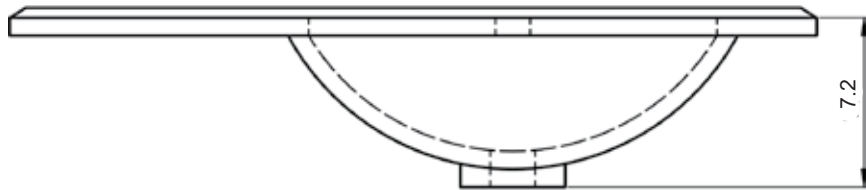

48" 2 Drawer Vision Vanity - Center Sink

48" 2 Drawer Vision Vanity - Double Sink

48" 2 Drawer Vision Vanity - Right Side Sink

48" 2 Drawer Vision Vanity - Left Side Sink

Vision Towers

Ceramic Sinks

FLAT

CERAMIC SINK TECHNICAL

Material: Ceramic
Finish: White
Bowl Depth: 6.8"
Sink Thickness: 3/4"
Bowl Width: 18.4

MEASUREMENTS

24"

24" Reduced Depth

28"

32"

32" Reduced Depth

32" Right Side Sink

32" Left Side Sink

36" Right Side Sink

36" Left Side Sink

40"

40" Right Side Sink

40" Left Side Sink

48"

48" Double Sink