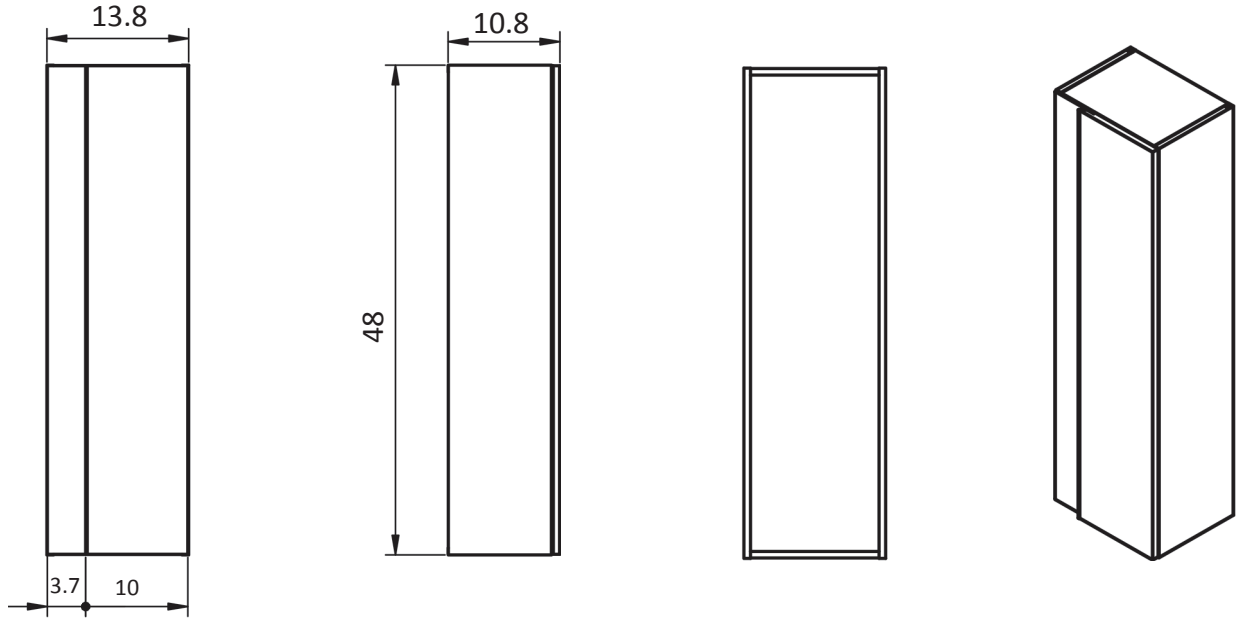

48" 2 Drawer Vision Vanity - Center Sink

48" 2 Drawer Vision Vanity - Double Sink

48" 2 Drawer Vision Vanity - Right Side Sink

48" 2 Drawer Vision Vanity - Left Side Sink

Vision Towers

Ceramic Sinks

FLAT

CERAMIC SINK TECHNICAL

Material: Ceramic
Finish: White
Bowl Depth: 6.8"
Sink Thickness: 3/4"
Bowl Width: 18.4

MEASUREMENTS

24"

24" Reduced Depth

28"

32"

32" Reduced Depth

32" Right Side Sink