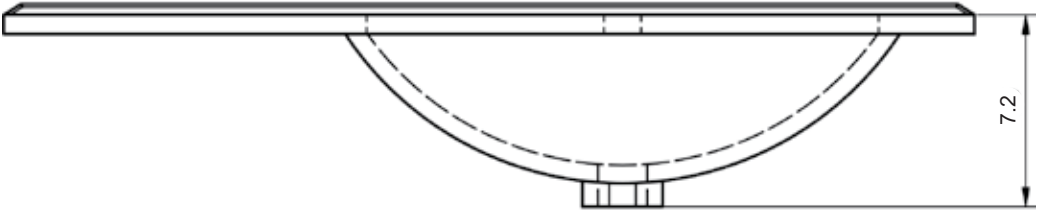

Material: Ceramic
Finish: White
Bowl Depth: 6.8"
Sink Thickness: 3/4"
Bowl Width: 18.4

MEASUREMENTS

24"

24" Reduced Depth

28"

32"

32" Reduced Depth

32" Right Side Sink

32" Left Side Sink

36" Right Side Sink

36" Left Side Sink

40"

40" Right Side Sink

40" Left Side Sink

48"

48" Double Sink