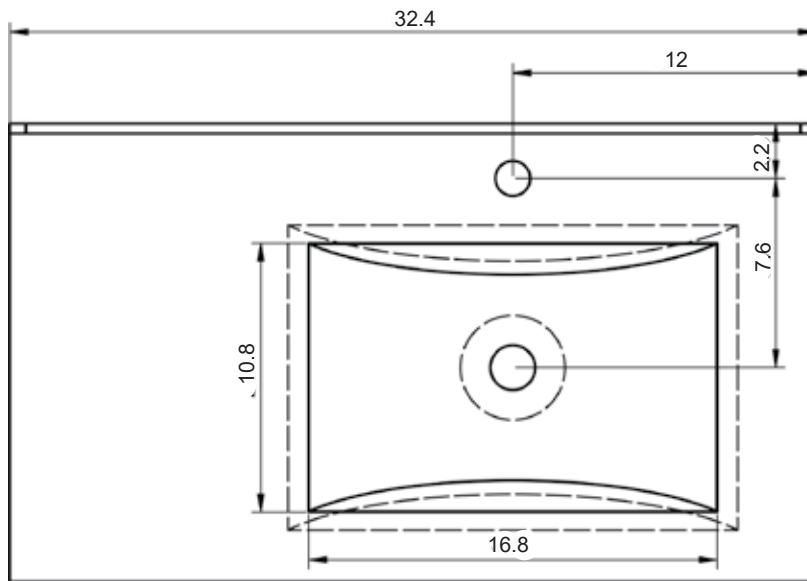

48" 2 Drawer Vision Vanity - Center Sink

48" 2 Drawer Vision Vanity - Double Sink

48" 2 Drawer Vision Vanity - Right Side Sink

48" 2 Drawer Vision Vanity - Left Side Sink

Vision Towers

Ceramic Sinks

FLAT

CERAMIC SINK TECHNICAL

Material: Ceramic
Finish: White
Bowl Depth: 6.8"
Sink Thickness: 3/4"
Bowl Width: 18.4

MEASUREMENTS

24"

24" Reduced Depth

28"

32"

32" Reduced Depth

32" Right Side Sink

32" Left Side Sink

36" Right Side Sink

36" Left Side Sink

40"

40" Right Side Sink

40" Left Side Sink

48"

48" Double Sink

48" Right Side Sink

48" Right Side Sink

64" Left Side Sink