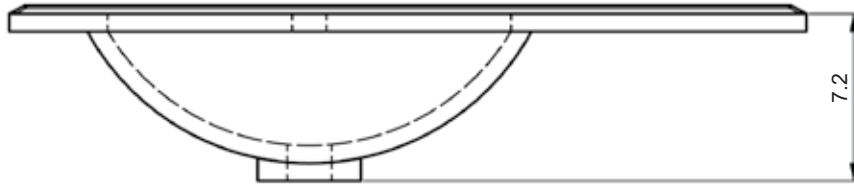

48" 2 Drawer Vision Vanity - Center Sink

48" 2 Drawer Vision Vanity - Double Sink

48" 2 Drawer Vision Vanity - Right Side Sink

48" 2 Drawer Vision Vanity - Left Side Sink

Vision Towers

Ceramic Sinks

FLAT

CERAMIC SINK TECHNICAL

Material: Ceramic
Finish: White
Bowl Depth: 6.8"
Sink Thickness: 3/4"
Bowl Width: 18.4

MEASUREMENTS

24"

24" Reduced Depth

28"

32"

32" Reduced Depth

32" Right Side Sink

32" Left Side Sink

36" Right Side Sink

36" Left Side Sink

40"

40" Right Side Sink

40" Left Side Sink

48"

48" Double Sink