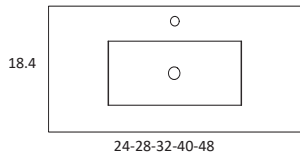

32" 2 Door Vision Vanity

24" 2 Drawer Vision Vanity

32" 2 Drawer Vision Vanity

40" 2 Drawer_Vision Vanity - Center Sink

40" 2 Drawer Vision Vanity - Right Side Sink

40" 2 Drawer Vision Vanity - Left Side Sink

48" 2 Drawer Vision Vanity - Center Sink

48" 2 Drawer Vision Vanity - Double Sink

48" 2 Drawer Vision Vanity - Right Side Sink

48" 2 Drawer Vision Vanity - Left Side Sink

Vision Towers

Ceramic Sinks

FLAT

CERAMIC SINK TECHNICAL

Material: Ceramic
Finish: White
Bowl Depth: 6.8"
Sink Thickness: 3/4"
Bowl Width: 18.4

MEASUREMENTS

24"

24" Reduced Depth

28"

32"

32" Reduced Depth

32" Right Side Sink