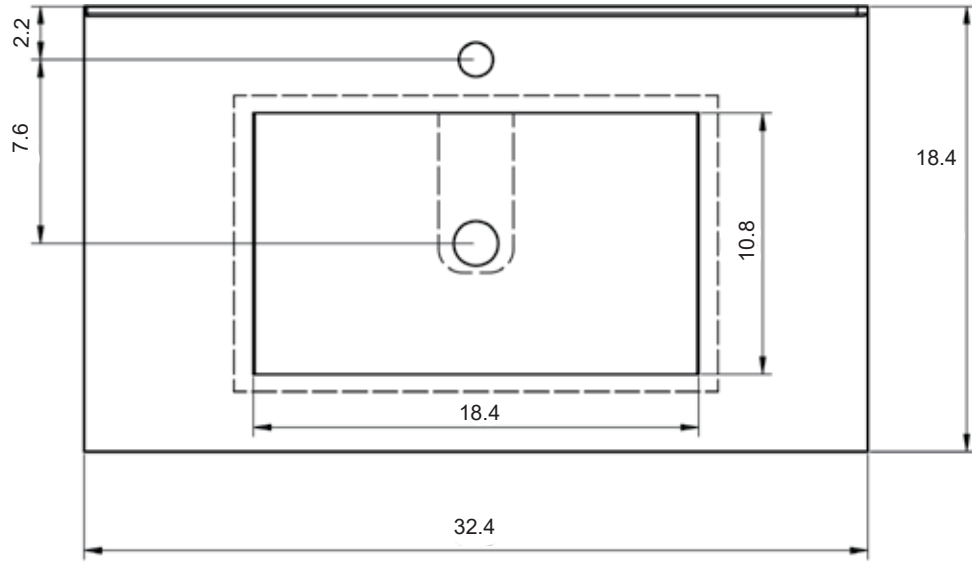

48" 2 Drawer Vision Vanity - Center Sink

48" 2 Drawer Vision Vanity - Double Sink

48" 2 Drawer Vision Vanity - Right Side Sink

48" 2 Drawer Vision Vanity - Left Side Sink

Vision Towers

Ceramic Sinks

FLAT

CERAMIC SINK TECHNICAL

Material: Ceramic
Finish: White
Bowl Depth: 6.8"
Sink Thickness: 3/4"
Bowl Width: 18.4

MEASUREMENTS

24"

24" Reduced Depth

28"

32"

32" Reduced Depth

32" Right Side Sink

32" Left Side Sink

36" Right Side Sink

36" Left Side Sink

40"

40" Right Side Sink

40" Left Side Sink

48"

48" Double Sink

48" Right Side Sink

48" Right Side Sink

64" Left Side Sink