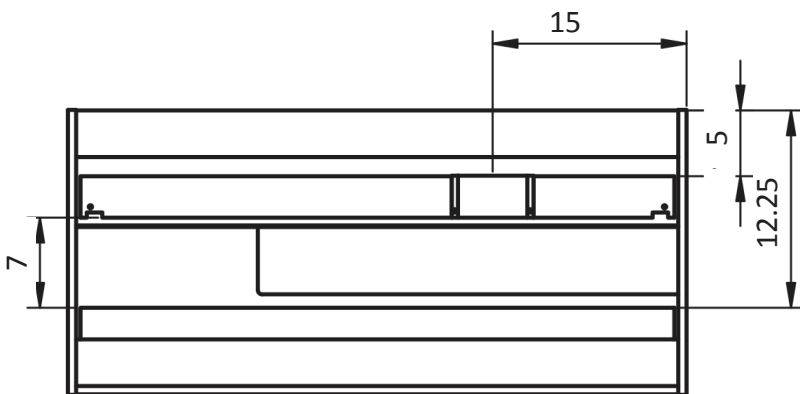

48" 2 Drawer Vision Vanity - Center Sink

48" 2 Drawer Vision Vanity - Double Sink

48" 2 Drawer Vision Vanity - Right Side Sink

48" 2 Drawer Vision Vanity - Left Side Sink

Vision Towers

Ceramic Sinks

FLAT

CERAMIC SINK TECHNICAL

Material: Ceramic
Finish: White
Bowl Depth: 6.8"
Sink Thickness: 3/4"
Bowl Width: 18.4

MEASUREMENTS

24"

24" Reduced Depth

28"

32"

32" Reduced Depth

32" Right Side Sink