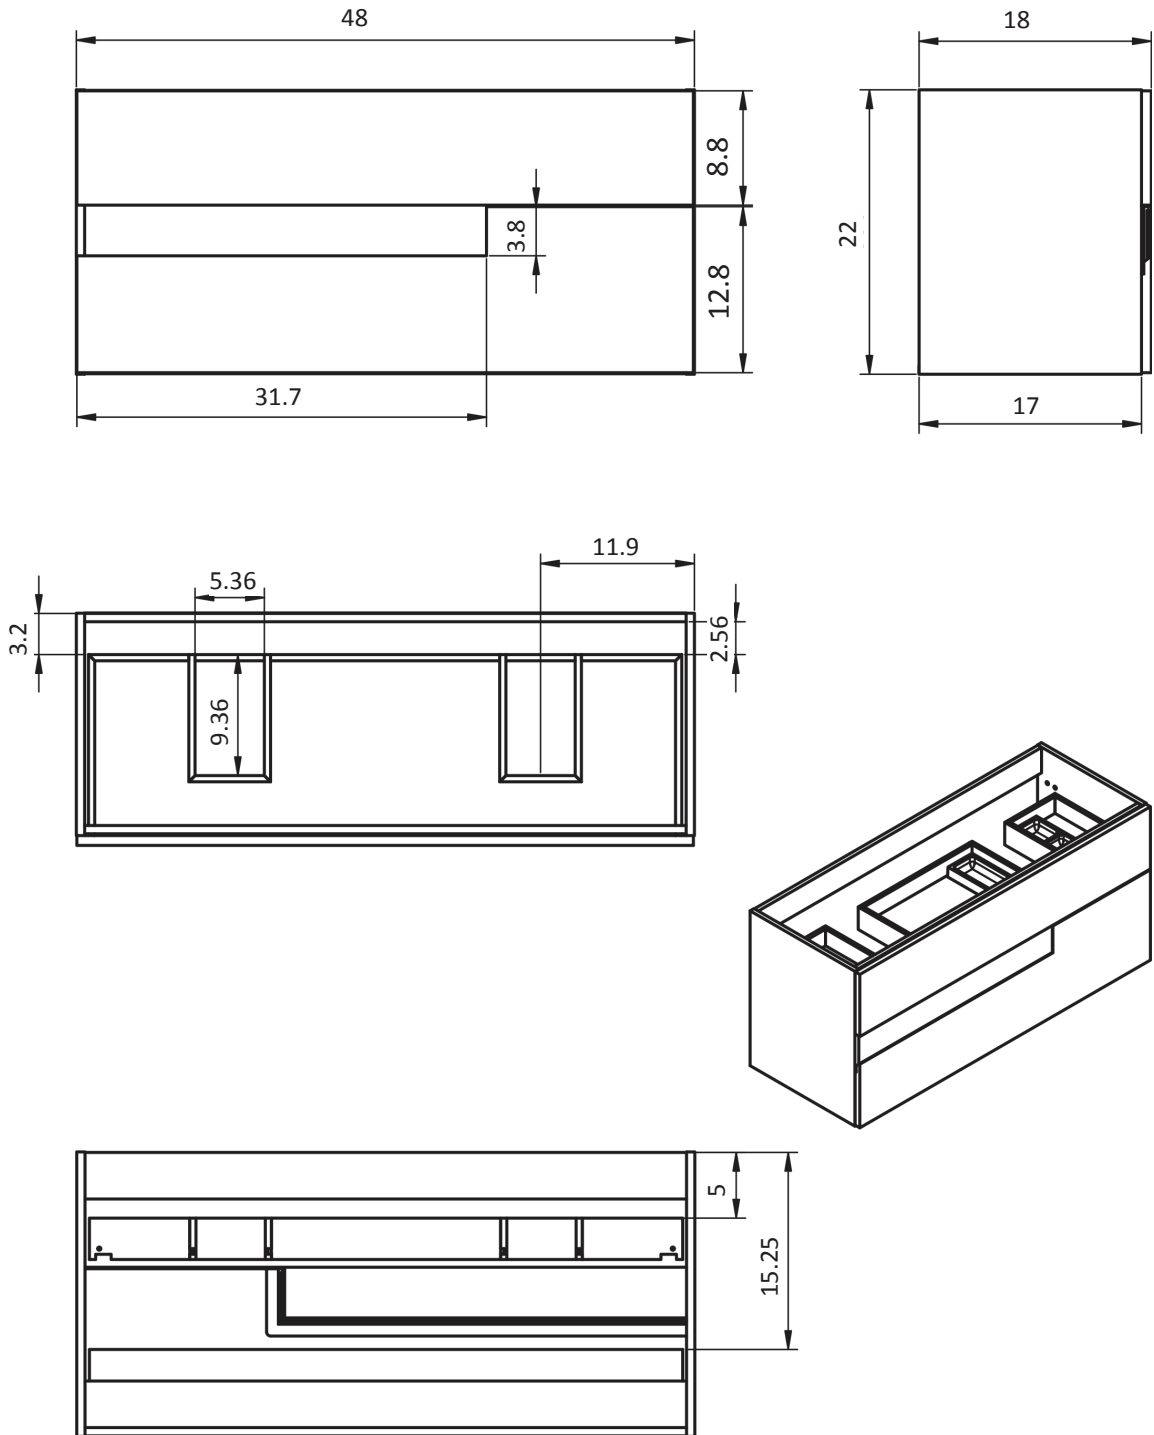

32" 2 Door Vision Vanity

24" 2 Drawer Vision Vanity

32" 2 Drawer Vision Vanity

40" 2 Drawer_Vision Vanity - Center Sink

40" 2 Drawer Vision Vanity - Right Side Sink

40" 2 Drawer Vision Vanity - Left Side Sink

48" 2 Drawer Vision Vanity - Center Sink

48" 2 Drawer Vision Vanity - Double Sink

48" 2 Drawer Vision Vanity - Right Side Sink

48" 2 Drawer Vision Vanity - Left Side Sink

Vision Towers

Ceramic Sinks

FLAT

CERAMIC SINK TECHNICAL

Material: Ceramic
Finish: White
Bowl Depth: 6.8"
Sink Thickness: 3/4"
Bowl Width: 18.4

MEASUREMENTS

24"

24" Reduced Depth

28"

32"

32" Reduced Depth

32" Right Side Sink

48" Right Side Sink

48" Right Side Sink

64" Left Side Sink