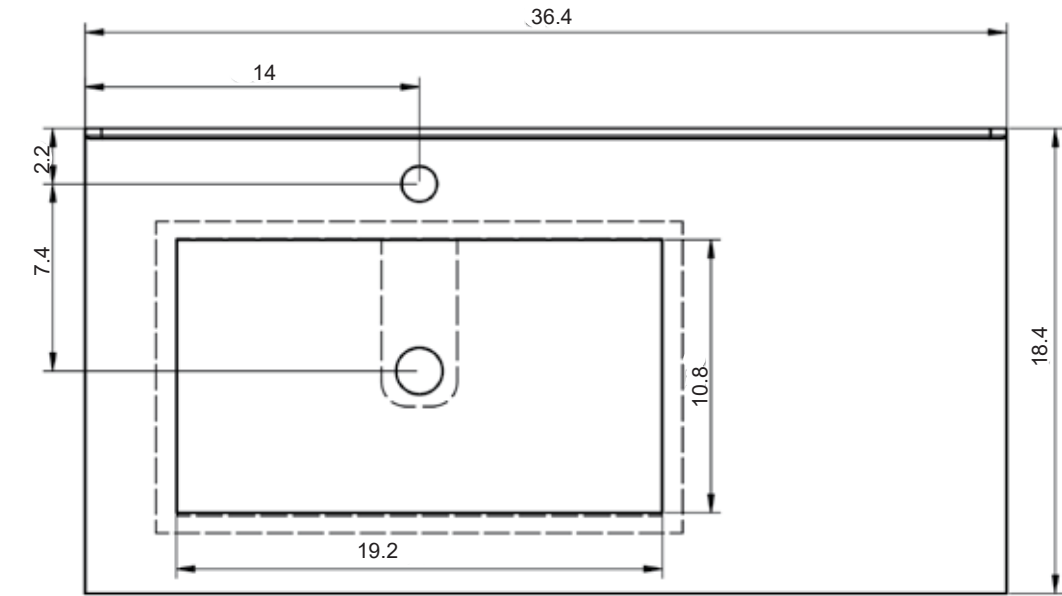

48" 2 Drawer Vision Vanity - Center Sink

48" 2 Drawer Vision Vanity - Double Sink

48" 2 Drawer Vision Vanity - Right Side Sink

48" 2 Drawer Vision Vanity - Left Side Sink

Vision Towers

Ceramic Sinks

FLAT

CERAMIC SINK TECHNICAL

Material: Ceramic
Finish: White
Bowl Depth: 6.8"
Sink Thickness: 3/4"
Bowl Width: 18.4

MEASUREMENTS

24"

24" Reduced Depth

28"

32"

32" Reduced Depth

32" Right Side Sink

32" Left Side Sink

36" Right Side Sink

36" Left Side Sink

40"

40" Right Side Sink

40" Left Side Sink

48"

48" Double Sink

48" Right Side Sink

48" Right Side Sink

64" Left Side Sink