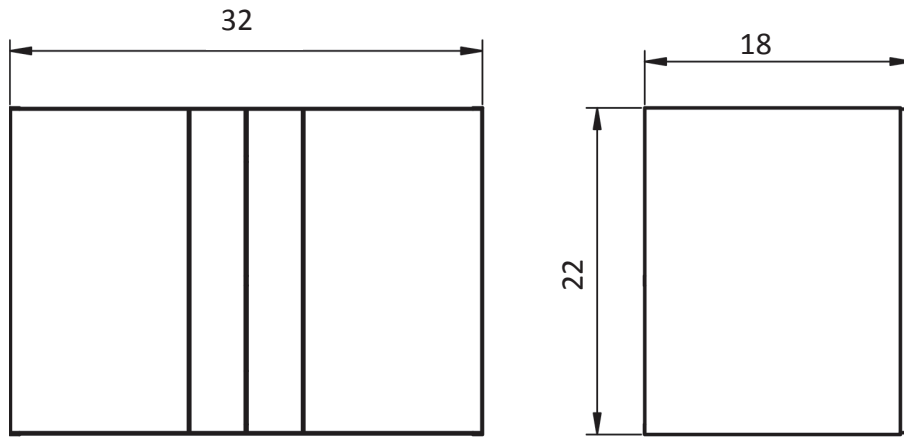

32" 2 Door Vision Vanity