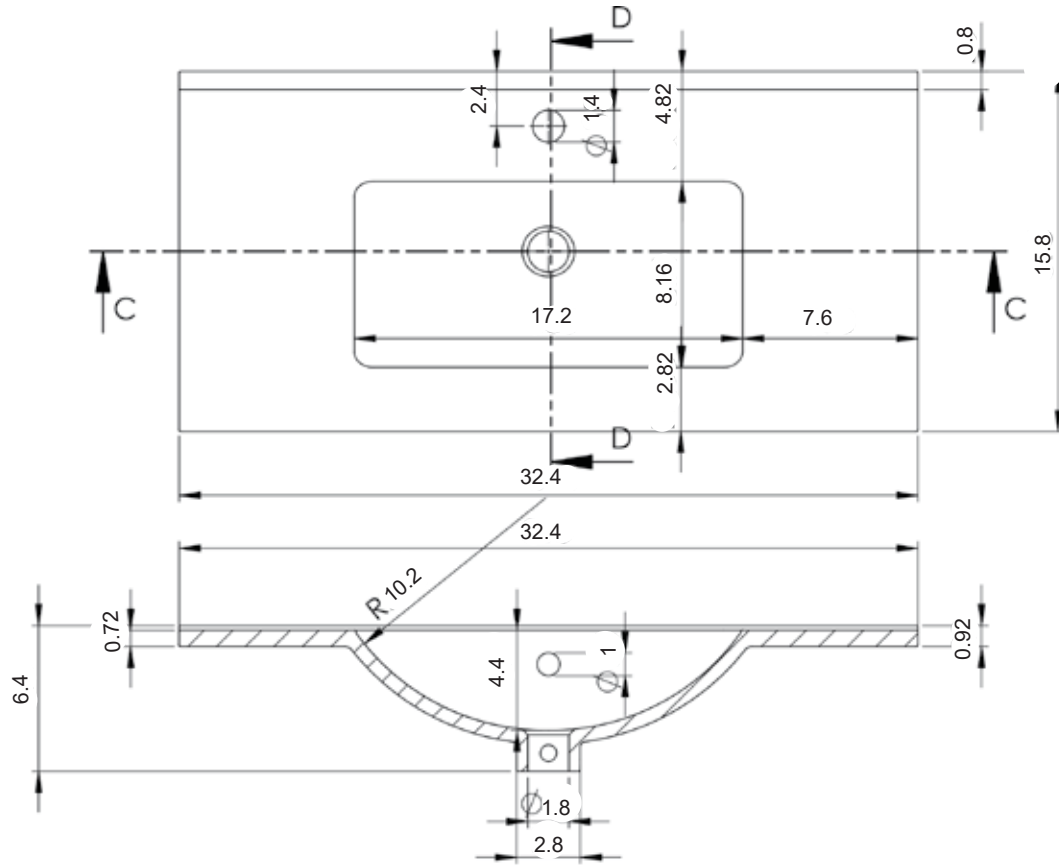

48" 2 Drawer Vision Vanity - Center Sink

48" 2 Drawer Vision Vanity - Double Sink

48" 2 Drawer Vision Vanity - Right Side Sink

48" 2 Drawer Vision Vanity - Left Side Sink

Vision Towers

Ceramic Sinks

FLAT

CERAMIC SINK TECHNICAL

Material: Ceramic
Finish: White
Bowl Depth: 6.8"
Sink Thickness: 3/4"
Bowl Width: 18.4

MEASUREMENTS

24"

24" Reduced Depth

28"

32"

32" Reduced Depth

32" Right Side Sink

32" Left Side Sink

36" Right Side Sink

36" Left Side Sink

40"

40" Right Side Sink

40" Left Side Sink

48"

48" Double Sink

48" Right Side Sink

48" Right Side Sink

64" Left Side Sink