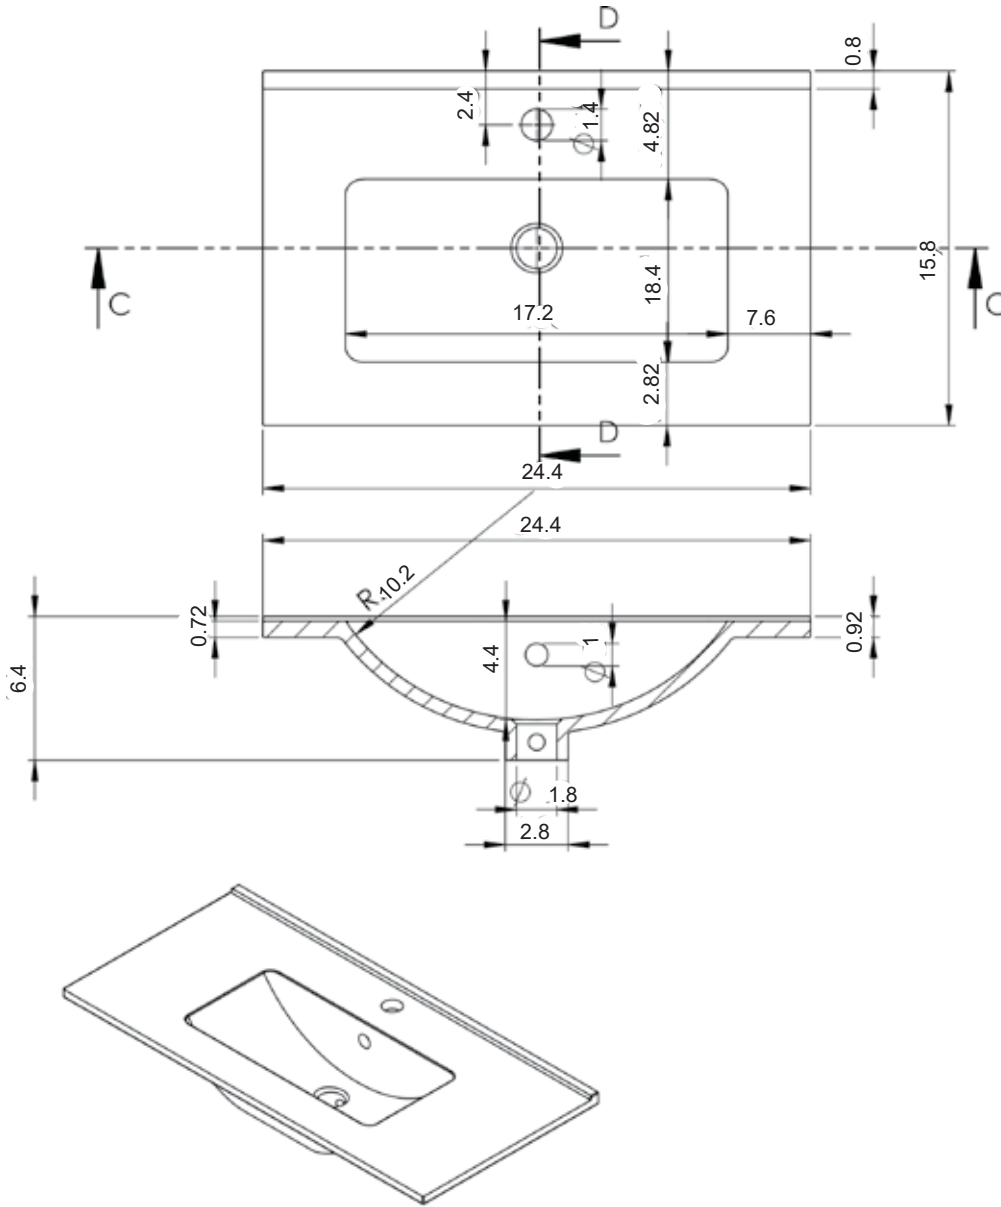

48" 2 Drawer Vision Vanity - Center Sink

48" 2 Drawer Vision Vanity - Double Sink

48" 2 Drawer Vision Vanity - Right Side Sink

48" 2 Drawer Vision Vanity - Left Side Sink

Vision Towers

Ceramic Sinks

FLAT

CERAMIC SINK TECHNICAL

Material: Ceramic
Finish: White
Bowl Depth: 6.8"
Sink Thickness: 3/4"
Bowl Width: 18.4

MEASUREMENTS

24"

24" Reduced Depth

28"

32"

32" Reduced Depth

32" Right Side Sink

32" Left Side Sink

36" Right Side Sink

36" Left Side Sink

40"

40" Right Side Sink

40" Left Side Sink

48"

48" Double Sink

48" Right Side Sink

48" Right Side Sink

64" Left Side Sink