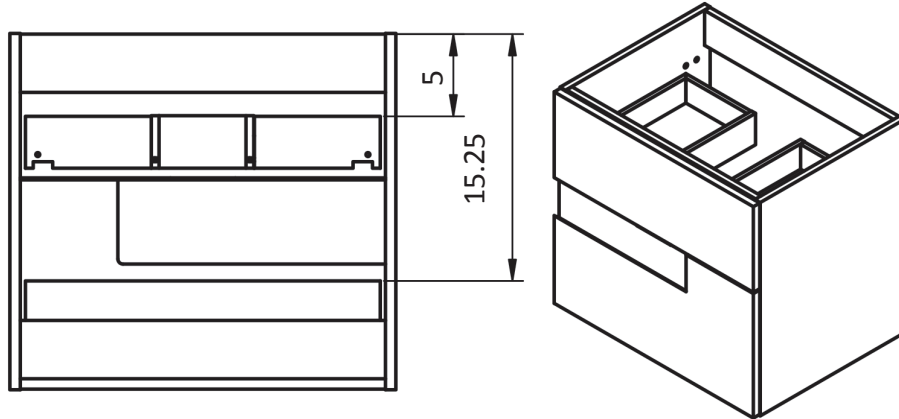

24" 2 Drawer Vision Vanity