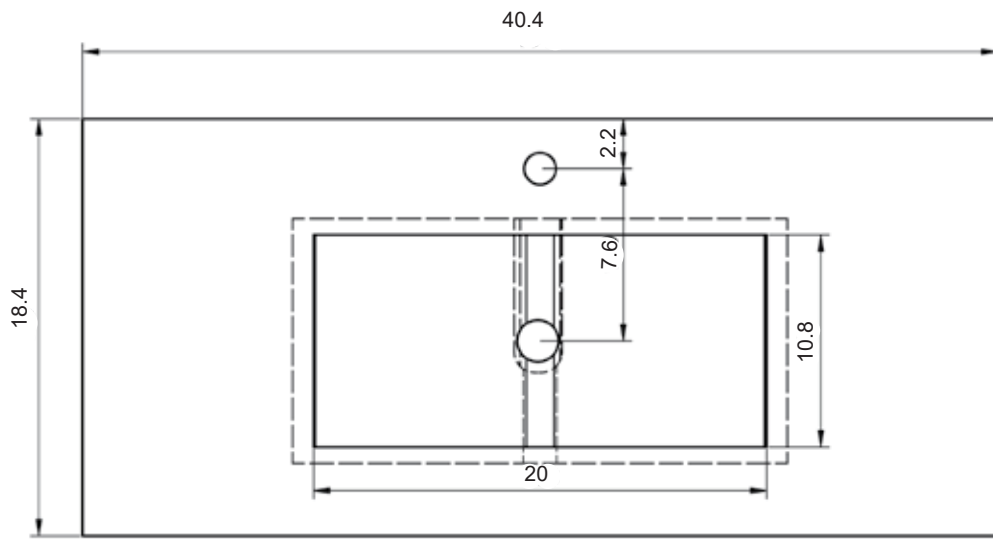

Gris

Negro

Vision Measurements

Vanities

Depth 18

Accessories

Depth 10.8

24" 2 Door Vision Vanity

Material: Ceramic
Finish: White
Bowl Depth: 6.8"
Sink Thickness: 3/4"
Bowl Width: 18.4

MEASUREMENTS

24"

24" Reduced Depth

28"

32"

32" Reduced Depth

32" Right Side Sink

32" Left Side Sink

36" Right Side Sink

36" Left Side Sink

40"

40" Right Side Sink

40" Left Side Sink

48"

48" Double Sink

48" Right Side Sink

48" Right Side Sink

64" Left Side Sink