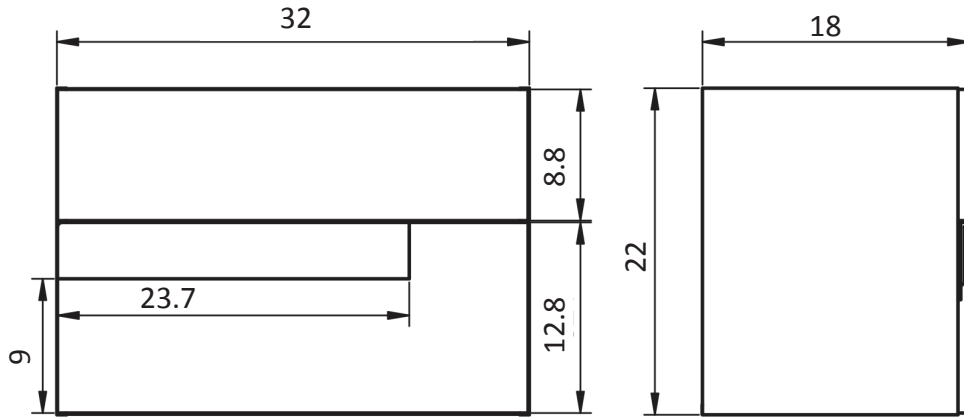

32" 2 Drawer Vision Vanity