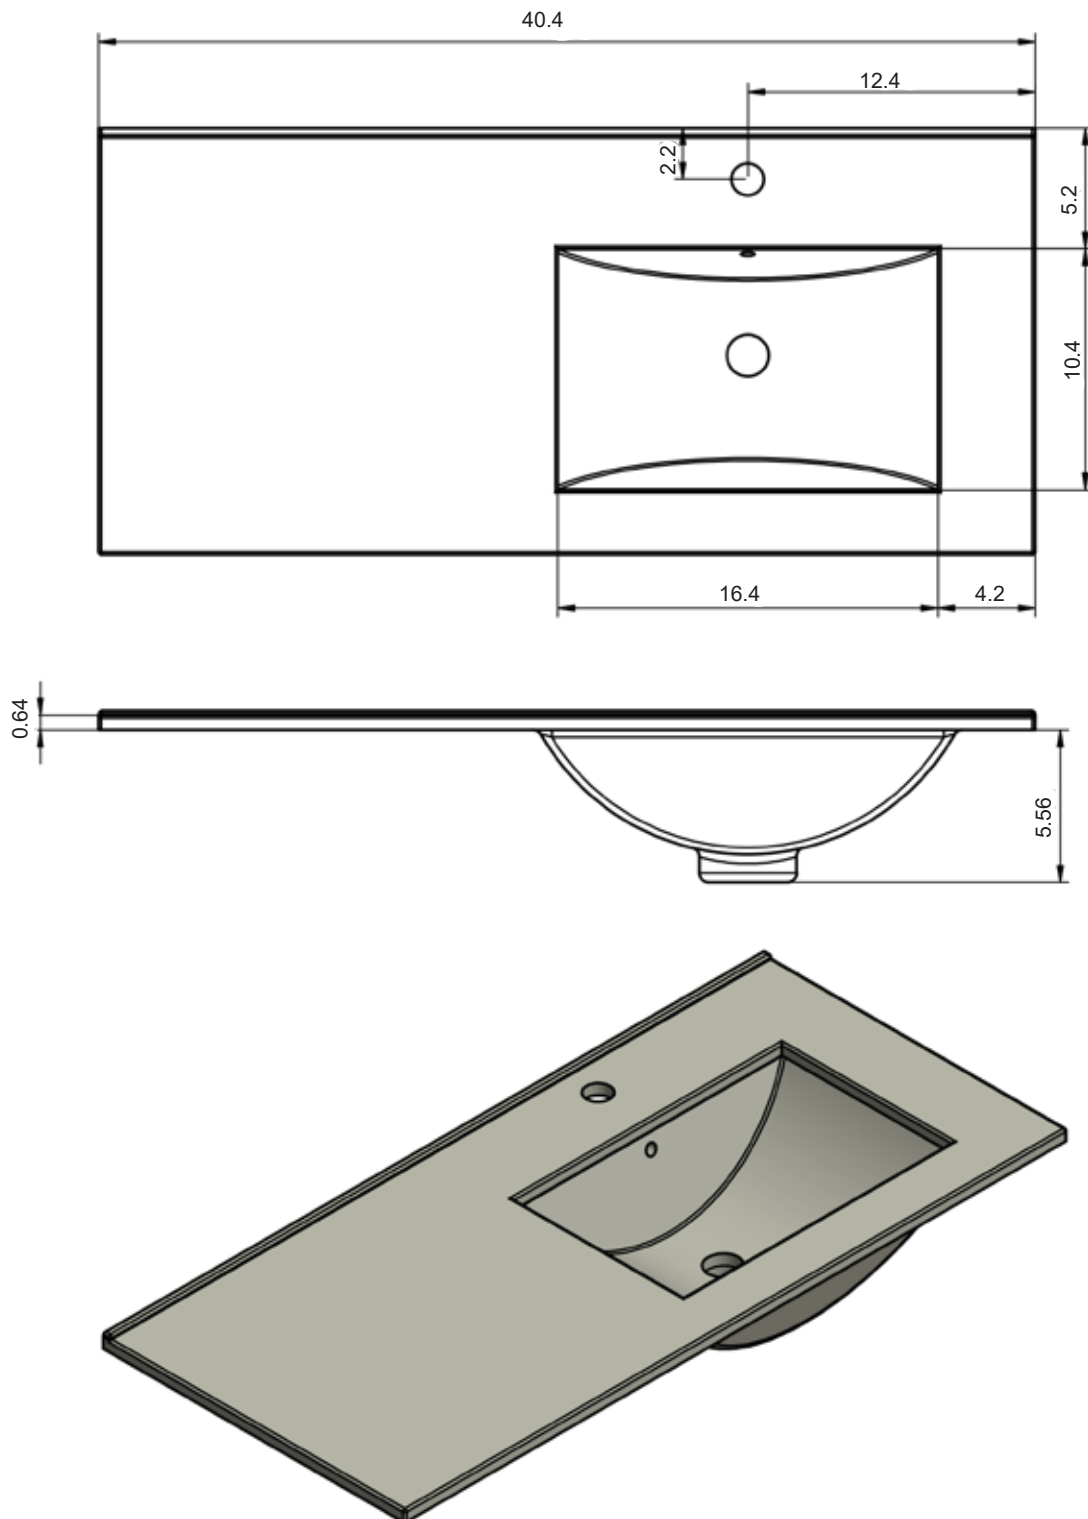

48" 2 Drawer Vision Vanity - Center Sink

48" 2 Drawer Vision Vanity - Double Sink

48" 2 Drawer Vision Vanity - Right Side Sink

48" 2 Drawer Vision Vanity - Left Side Sink

Vision Towers

Ceramic Sinks

FLAT

CERAMIC SINK TECHNICAL

Material: Ceramic
Finish: White
Bowl Depth: 6.8"
Sink Thickness: 3/4"
Bowl Width: 18.4

MEASUREMENTS

24"

24" Reduced Depth

28"

32"

32" Reduced Depth

32" Right Side Sink

32" Left Side Sink

36" Right Side Sink

36" Left Side Sink

40"

40" Right Side Sink

40" Left Side Sink

48"

48" Double Sink

48" Right Side Sink

48" Right Side Sink

64" Left Side Sink