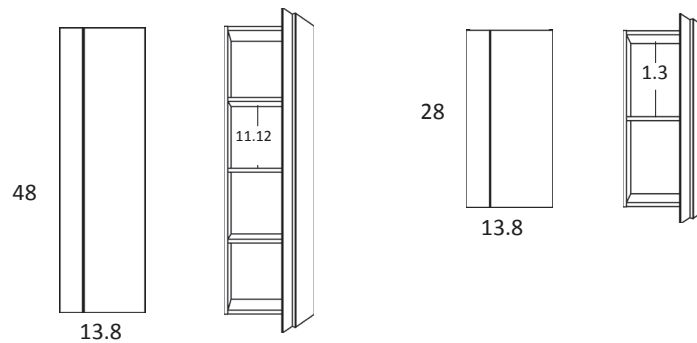

Gris

Negro

Vision Measurements

Vanities

Depth 18

Accessories

Depth 10.8

24" 2 Door Vision Vanity

32" 2 Door Vision Vanity

24" 2 Drawer Vision Vanity

32" 2 Drawer Vision Vanity

40" 2 Drawer_Vision Vanity - Center Sink

40" 2 Drawer Vision Vanity - Right Side Sink

40" 2 Drawer Vision Vanity - Left Side Sink

Material: Ceramic
Finish: White
Bowl Depth: 6.8"
Sink Thickness: 3/4"
Bowl Width: 18.4

MEASUREMENTS

24"

24" Reduced Depth

28"

32"

32" Reduced Depth

32" Right Side Sink