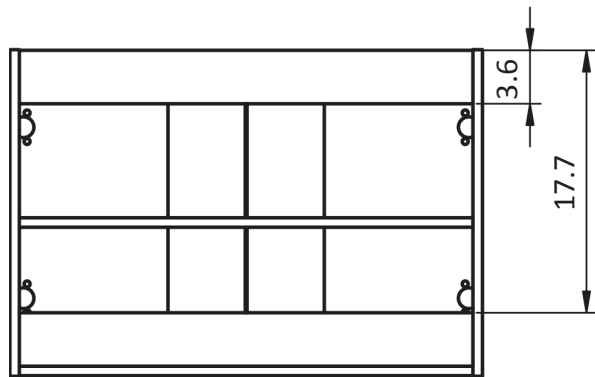

Gris

Negro

Vision Measurements

Vanities

Depth 18

Accessories

Depth 10.8

24" 2 Door Vision Vanity

32" 2 Door Vision Vanity

24" 2 Drawer Vision Vanity

32" 2 Drawer Vision Vanity

40" 2 Drawer_Vision Vanity - Center Sink

40" 2 Drawer Vision Vanity - Right Side Sink

40" 2 Drawer Vision Vanity - Left Side Sink

Material: Ceramic
Finish: White
Bowl Depth: 6.8"
Sink Thickness: 3/4"
Bowl Width: 18.4

MEASUREMENTS

24"

24" Reduced Depth

28"

32"

32" Reduced Depth

32" Right Side Sink