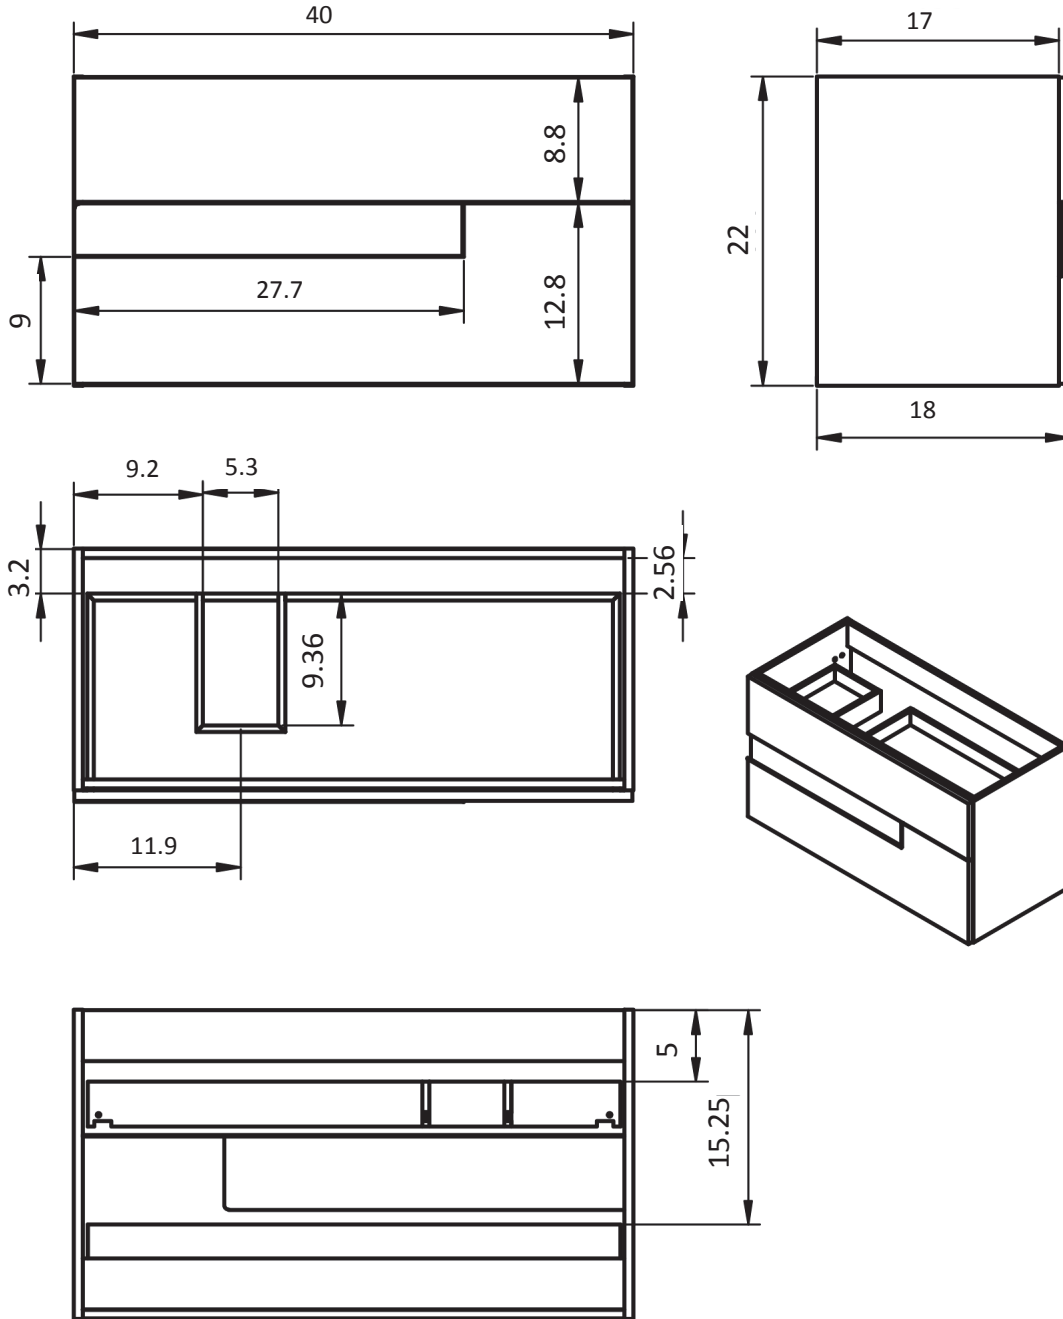

32" 2 Door Vision Vanity

24" 2 Drawer Vision Vanity

32" 2 Drawer Vision Vanity

40" 2 Drawer_Vision Vanity - Center Sink

40" 2 Drawer Vision Vanity - Right Side Sink

40" 2 Drawer Vision Vanity - Left Side Sink

48" 2 Drawer Vision Vanity - Center Sink

48" 2 Drawer Vision Vanity - Double Sink

48" 2 Drawer Vision Vanity - Right Side Sink

48" 2 Drawer Vision Vanity - Left Side Sink

Vision Towers

Ceramic Sinks

FLAT

CERAMIC SINK TECHNICAL

Material: Ceramic
Finish: White
Bowl Depth: 6.8"
Sink Thickness: 3/4"
Bowl Width: 18.4

MEASUREMENTS

24"

24" Reduced Depth

28"

32"

32" Reduced Depth

32" Right Side Sink

48" Right Side Sink

48" Right Side Sink

64" Left Side Sink