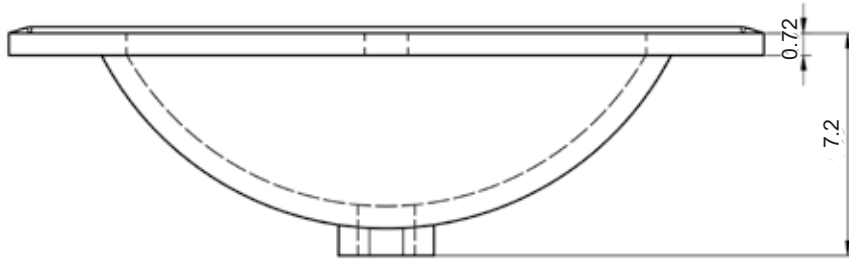

48" 2 Drawer Vision Vanity - Center Sink

48" 2 Drawer Vision Vanity - Double Sink

48" 2 Drawer Vision Vanity - Right Side Sink

48" 2 Drawer Vision Vanity - Left Side Sink

Vision Towers

Ceramic Sinks

FLAT

CERAMIC SINK TECHNICAL

Material: Ceramic
Finish: White
Bowl Depth: 6.8"
Sink Thickness: 3/4"
Bowl Width: 18.4

MEASUREMENTS

24"

24" Reduced Depth

28"

32"

32" Reduced Depth

32" Right Side Sink