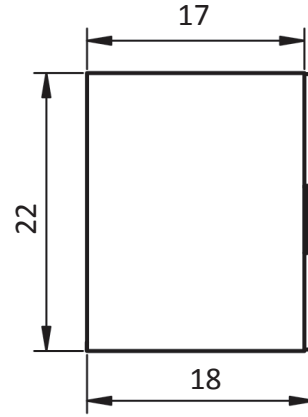

Gris

Negro

Vision Measurements

Vanities

Depth 18

Accessories

Depth 10.8

24" 2 Door Vision Vanity

32" 2 Door Vision Vanity

24" 2 Drawer Vision Vanity

32" 2 Drawer Vision Vanity

40" 2 Drawer_Vision Vanity - Center Sink

40" 2 Drawer Vision Vanity - Right Side Sink

40" 2 Drawer Vision Vanity - Left Side Sink

48" 2 Drawer Vision Vanity - Center Sink

48" 2 Drawer Vision Vanity - Double Sink

48" 2 Drawer Vision Vanity - Right Side Sink

48" 2 Drawer Vision Vanity - Left Side Sink

Vision Towers

Ceramic Sinks

FLAT

CERAMIC SINK TECHNICAL

Material: Ceramic
Finish: White
Bowl Depth: 6.8"
Sink Thickness: 3/4"
Bowl Width: 18.4

MEASUREMENTS

24"

24" Reduced Depth

28"

32"

32" Reduced Depth

32" Right Side Sink