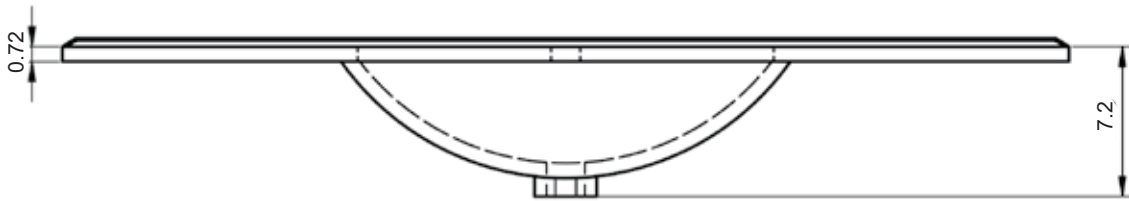

Material: Ceramic
Finish: White
Bowl Depth: 6.8"
Sink Thickness: 3/4"
Bowl Width: 18.4

MEASUREMENTS

24"

24" Reduced Depth

28"

32"

32" Reduced Depth

32" Right Side Sink

32" Left Side Sink

36" Right Side Sink

36" Left Side Sink

40"

40" Right Side Sink

40" Left Side Sink

48"

48" Double Sink

48" Right Side Sink

48" Right Side Sink

64" Left Side Sink