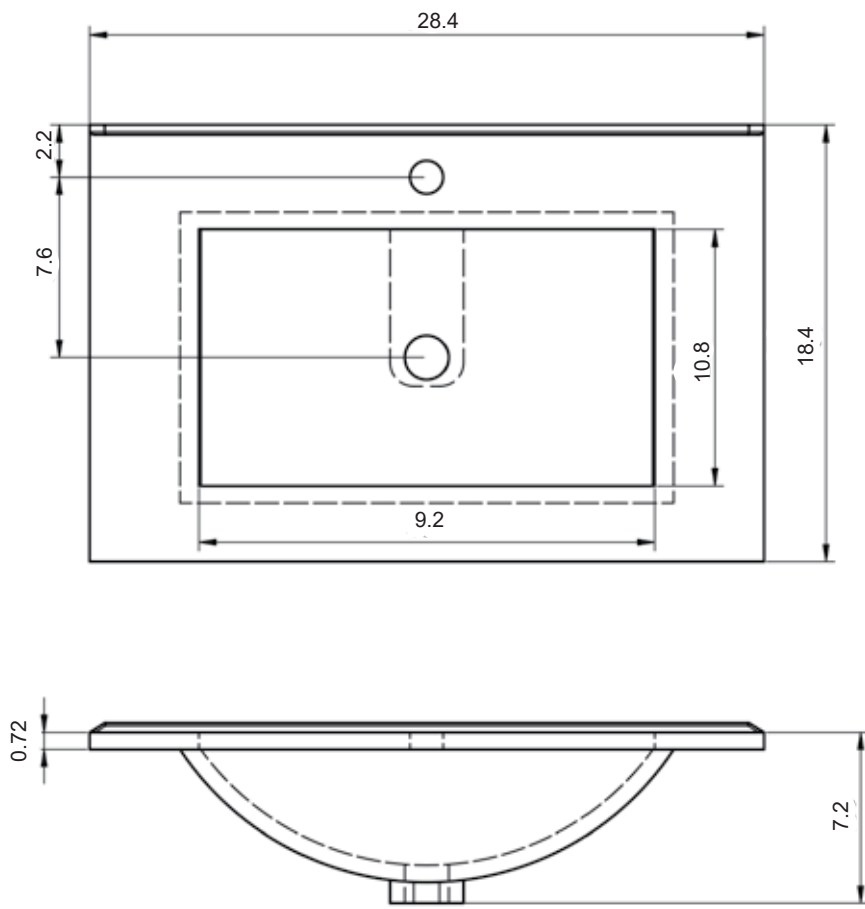

48" 2 Drawer Vision Vanity - Center Sink

48" 2 Drawer Vision Vanity - Double Sink

48" 2 Drawer Vision Vanity - Right Side Sink

48" 2 Drawer Vision Vanity - Left Side Sink

Vision Towers

Ceramic Sinks

FLAT

CERAMIC SINK TECHNICAL

Material: Ceramic
Finish: White
Bowl Depth: 6.8"
Sink Thickness: 3/4"
Bowl Width: 18.4

MEASUREMENTS

24"

24" Reduced Depth

28"

32"

32" Reduced Depth

32" Right Side Sink

32" Left Side Sink

36" Right Side Sink

36" Left Side Sink

40"

40" Right Side Sink

40" Left Side Sink

48"

48" Double Sink

48" Right Side Sink

48" Right Side Sink

64" Left Side Sink